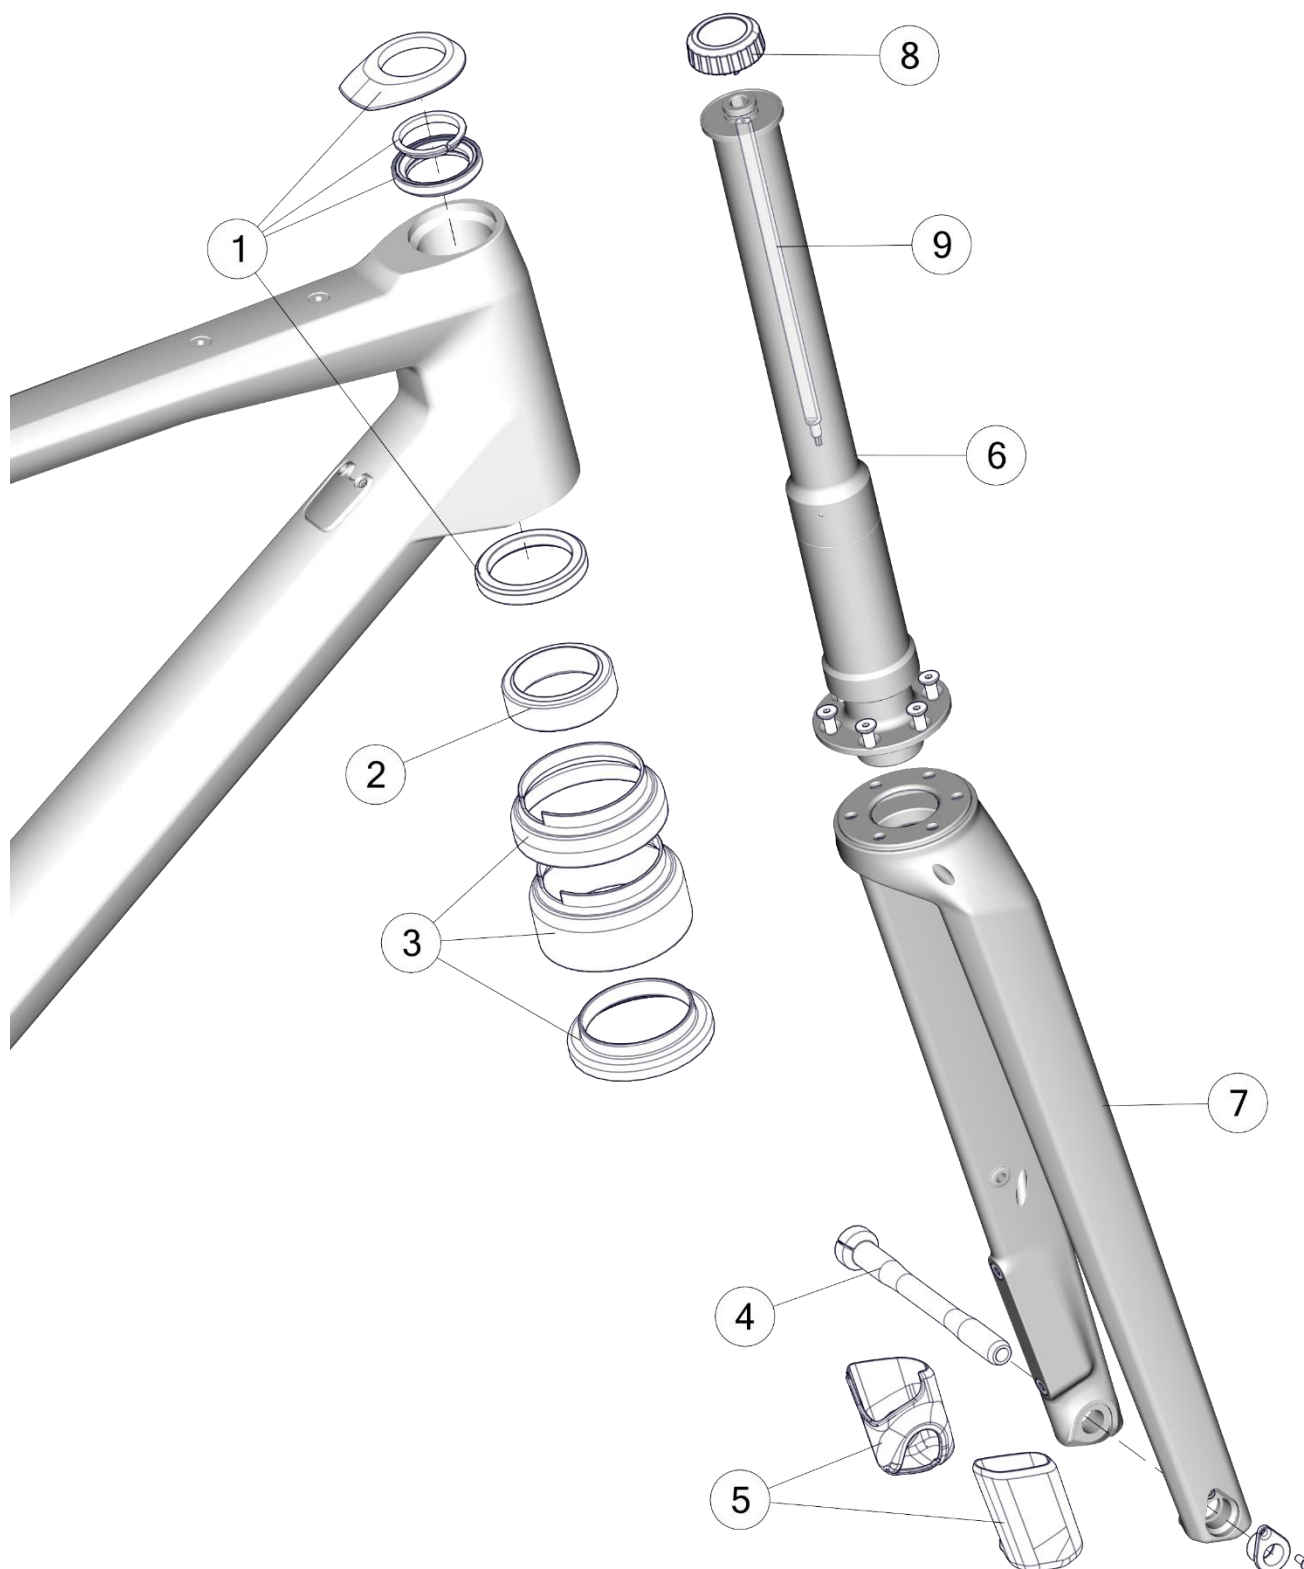

MTT Fork

1	30002040	Headset URS01 MTT fork	for URS LT, 1 1/2 - 1 1/4
2+6	30001750	MTT Suspension Fork Steerer	for URS LT
3	30001752	MTT Suspension Fork Covers	for URS LT
4	301628	Thru axle kit #1	front & rear axle, 12x1mm
5	30001765	URS Rock Socks	black rubber
7	30001751	MTT Suspension Fork Blades, black	for URS LT
8	30004010	MTT Fork lockout knob	for URS LT
9	30004011	MTT Fork lockout shaft	for URS LT
-	30001753	MTT Suspension Fork spring kit - Soft, Medium, Hard	for URS LT
-	30002092	MTT Fork Spring Kit Tool	for URS LT
-	30002076	Stem MTT Fork 70mm, 1 1/4"	for URS LT with MTT fork
-	30002077	Stem MTT Fork 80mm, 1 1/4"	for URS LT with MTT fork
-	30002078	Stem MTT Fork 90mm, 1 1/4"	for URS LT with MTT fork