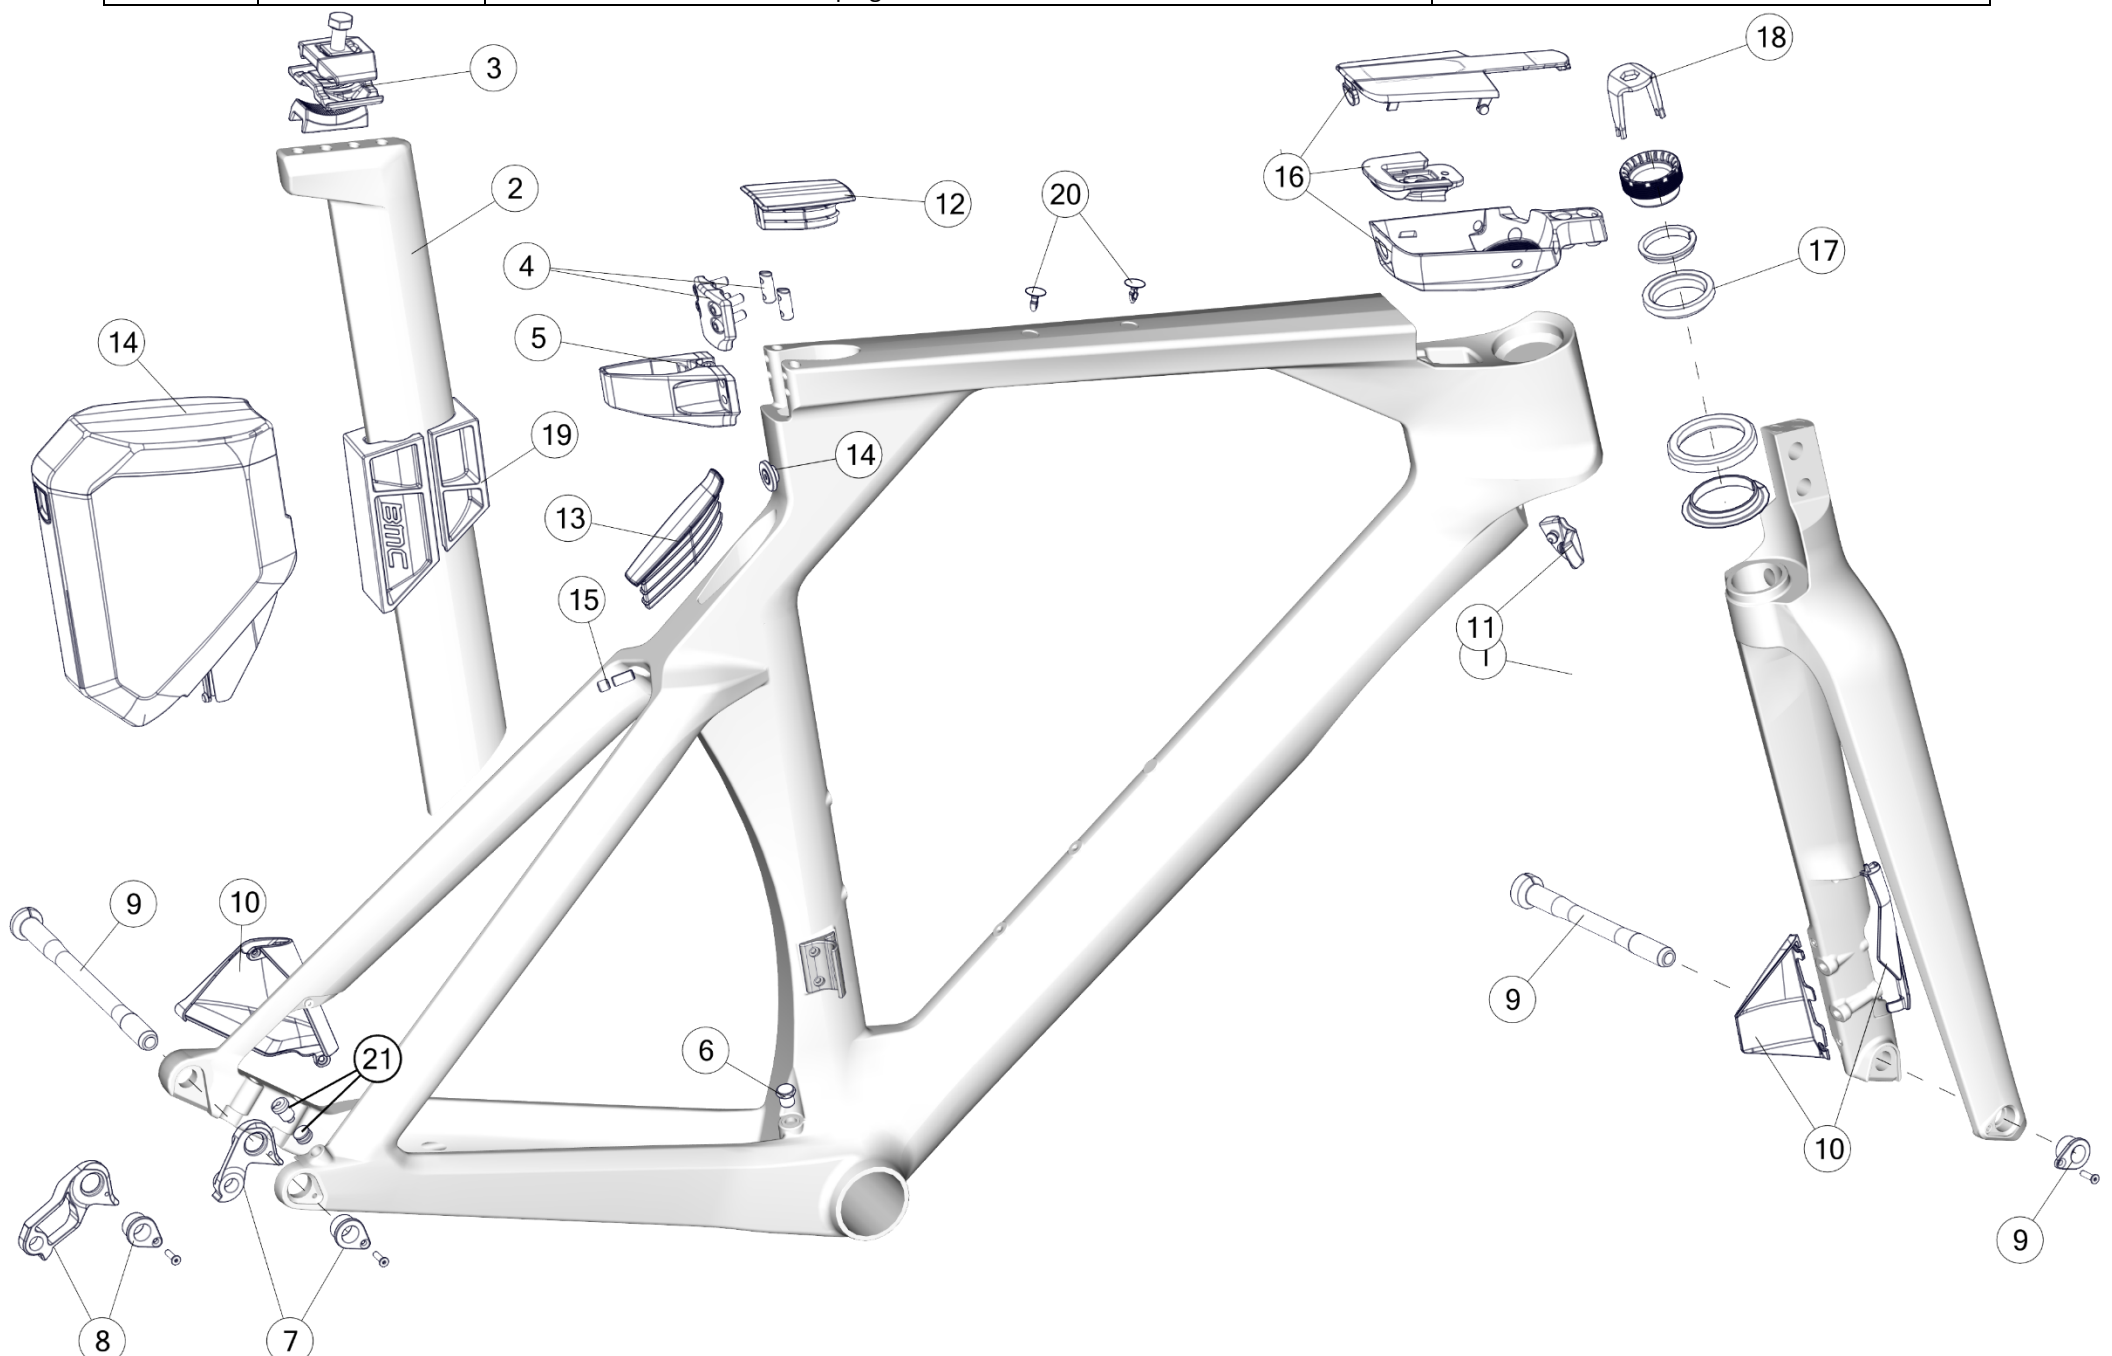

TIMEMACHINE 01 DISC

Pos. N°	Part N°	Part Name	Description
1	30001938	Fork TM01 Disc ONE S MY22	tur blk cbn
1	30001939	Fork TM01 Disc ONE M MY22	tur blk cbn
1	30001940	Fork TM01 Disc ONE L MY22	tur blk cbn
1	30001941	Fork TM01 Disc TWO S MY22	wht blk cbn
1	30001942	Fork TM01 Disc TWO M MY22	wht blk cbn
1	30001943	Fork TM01 Disc TWO L MY22	wht blk cbn
1	30001944	Fork TM01 Disc FRS S MY22	red blk gry
1	30001945	Fork TM01 Disc FRS M MY22	red blk gry
1	30001946	Fork TM01 Disc FRS L MY22	red blk gry
2	300811	Seatpost Timemachine 01/02	Adjustable offset
3	212482	saddle clamp # 1 - black anodized	black anodized
4	300656	Seatpost Clamp, front	
5	300657	Seatpost Clamp, rear	
6	300836	TM01 FD Cable cover	10 pcs/set
7	301092	Dropout #58	Standard (Shimano/Sram)
7	302109	Dropout #70	12 speed (SRAM AXS)
8	301093	Dropout #59	Direct mount (Shimano only)
9	301628	Thru axle kit #1	front & rear axle, 12x1mm
10	301645	Timemachine 01 Disc small parts	
11	300838	TM01 Fork bumpers	10 pcs/set
12	300658	Seatpost cover, front	5 pcs/set
13	300659	Seatpost cover, rear	5 pcs/set
14	301172	timemachine 01/02 rear box	
14.1	301173	timemachine 01/02 rear box mount	
15	300840	TM01 SP Play Killer	
16	301646	Timemachine 01 Disc headset box	
17	301643	Timemachine 01 Disc headset	
18	300846	TM01 Headset tool	
19	300847	TM01 Cutting tool	
20	300874	TM01 Top Tube Plug	
-	301033	timemachine top tube fuel box	
21	301765	timemachine 01 Disc cable exit plugs