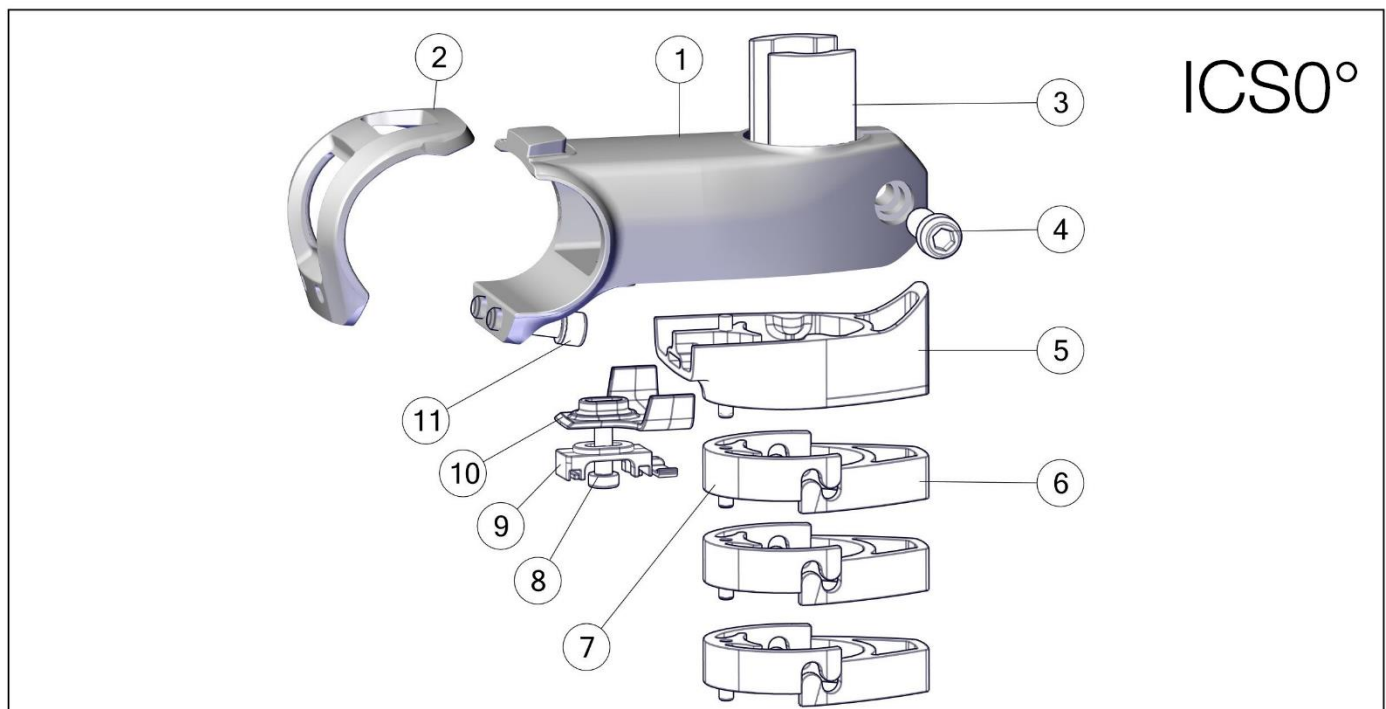

ICS1 & ICS0° STEM

Pos. N°	Part N°	Part Name	Description	Angle
1 - 14	300881	Stem ICS01, 90mm	Sandblasted / black anodized	-12.5°
1 - 14	300882	Stem ICS01, 100mm	Sandblasted / black anodized	-12.5°
1 - 14	300883	Stem ICS01, 110mm	Sandblasted / black anodized	-12.5°
1 - 14	300884	Stem ICS01, 120mm	Sandblasted / black anodized	-12.5°
1 - 14	300885	Stem ICS01, 130mm	Sandblasted / black anodized	
5	302221	Stem ICS01 Lower Stem Cover – Round Steerer*	To fit stem to round steerer forks	
5/ 6+7 (3 pair)	301281	ICS01 stem PA spacer kit	Polyamid	
3 - 13	301651	ICS01 stem part kit	Including all covers (#10)	
1 - 5, 8 - 11, 15	30001795	Stem ICS 0°, 55mm - p2p	w/o top cone or spacer including single mount	
1 - 5, 8 - 11, 15	30001796	Stem ICS 0°, 70mm - p2p		
1 - 5, 8 - 11, 15	30001797	Stem ICS 0°, 80mm - p2p		
1 - 5, 8 - 11, 15	30001798	Stem ICS 0°, 90mm - p2p		
1 - 5, 8 - 11, 15	30001799	Stem ICS 0°, 100mm - p2p		
14 - 17	301652	ICS01 Stem Faceplate, Garmin, Go Pro Mount	Polyamid Not suited for devices over 100g!	
15,16,18	30000718	Alloy Computer Mount for ICS2 and ICS01 Stems with Wahoo and Garmin inserts, including Single and Double Alloy brackets	Aluminium	

*Attention: #302221 does not fit with ICS0° stem!

ICS1

ICS0°