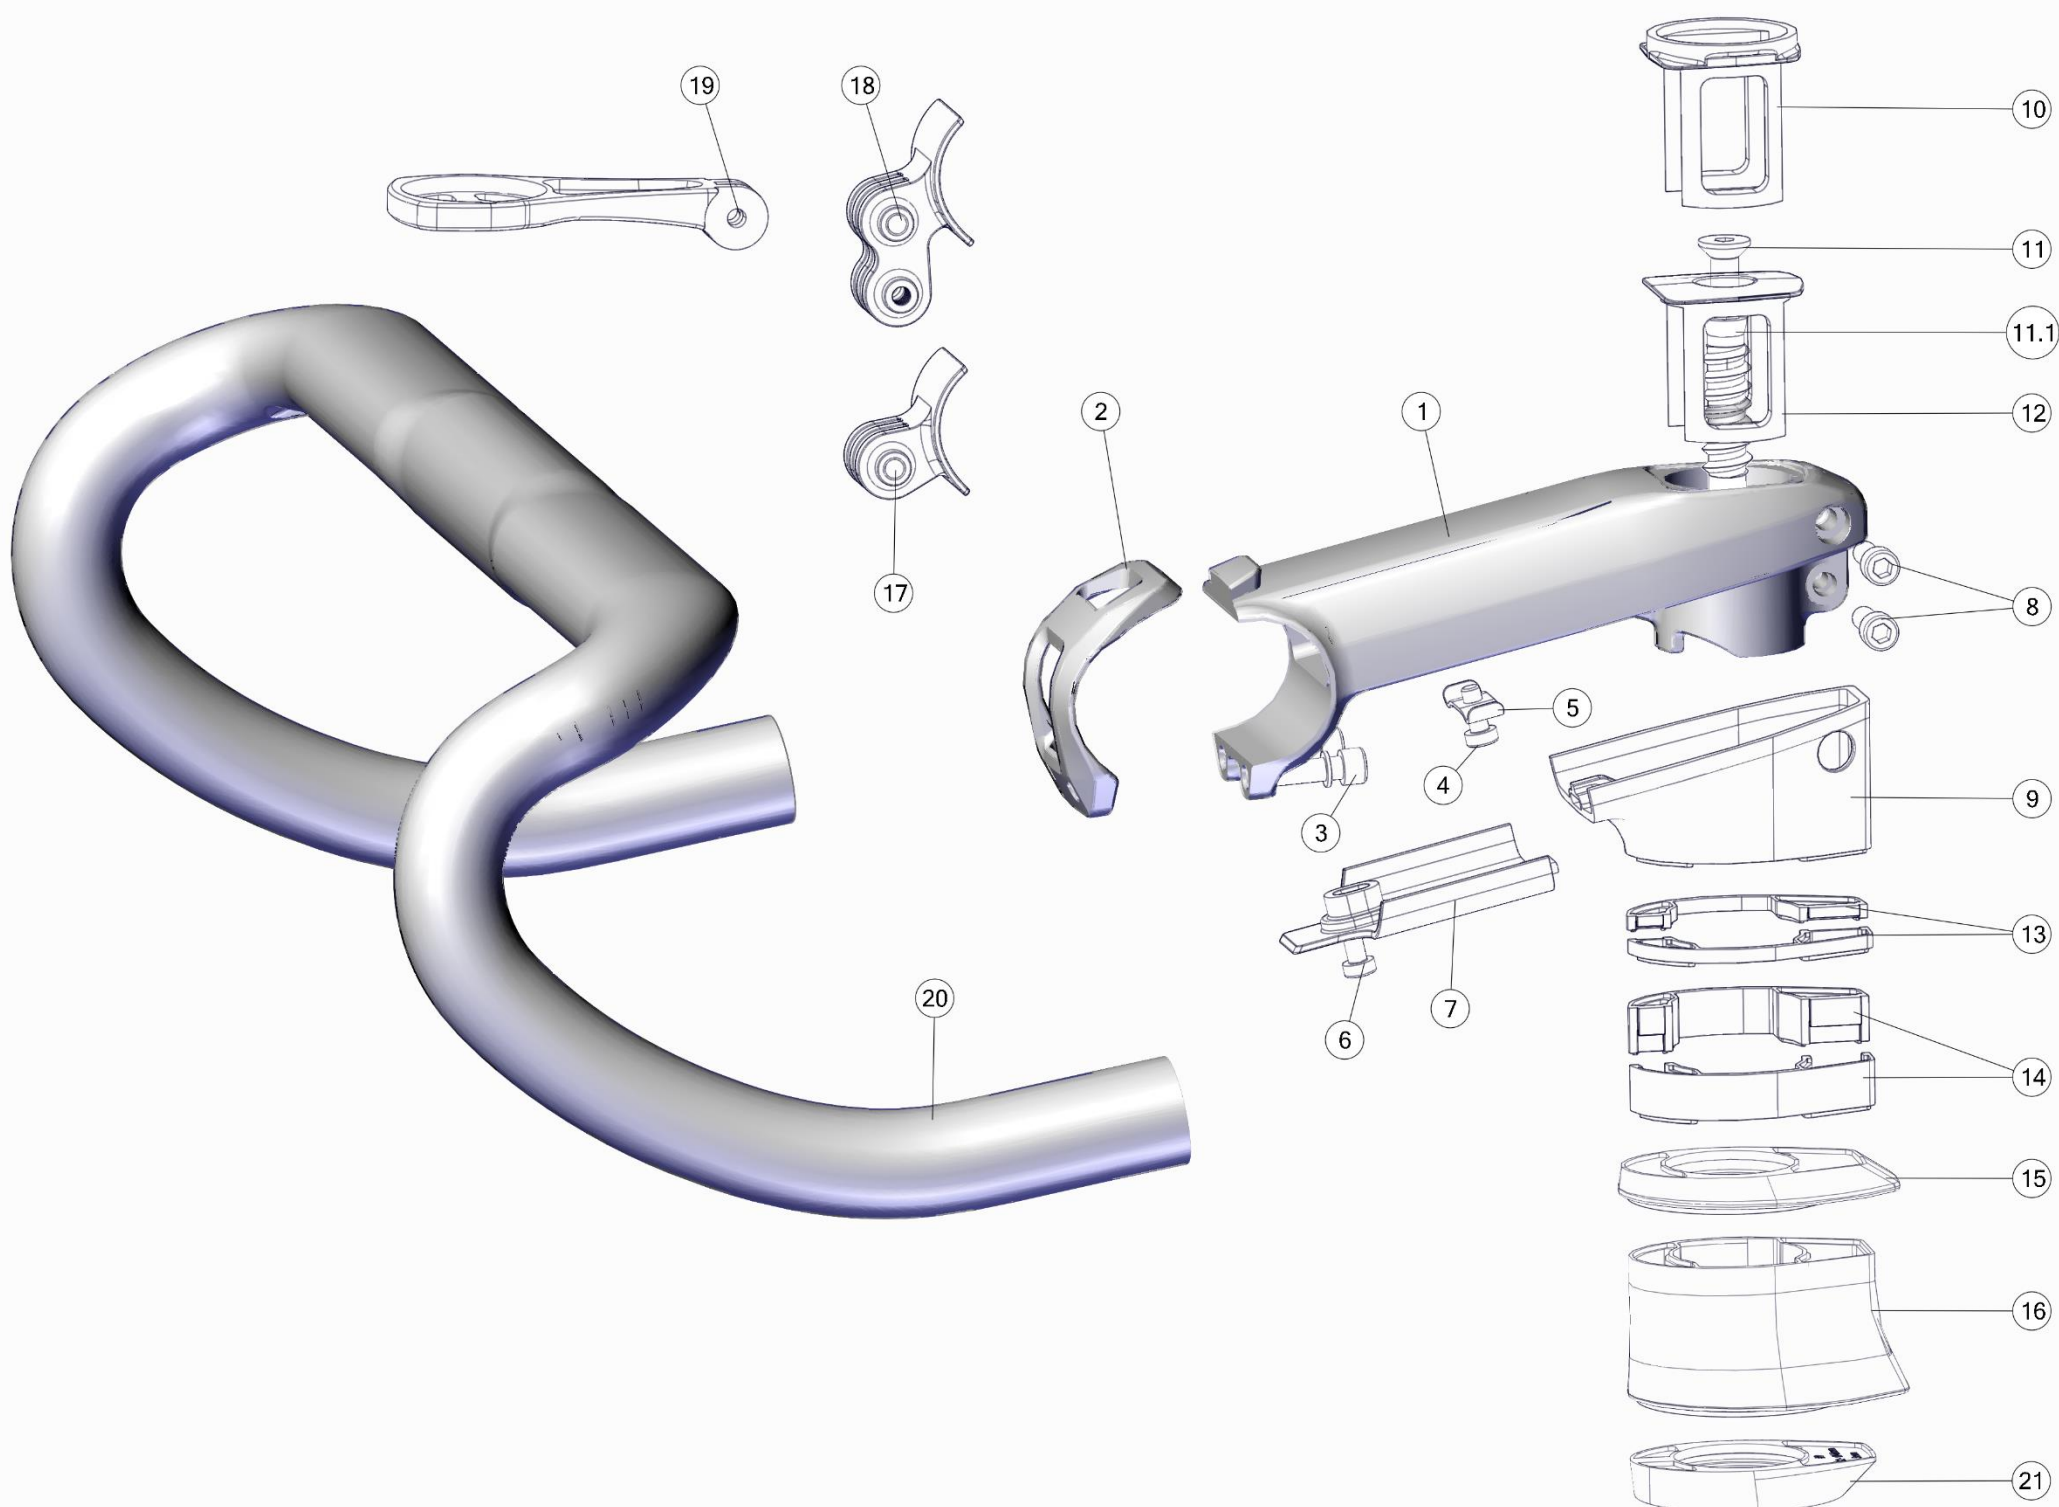

Roadmachine MY17-19 are not compatible with ICS2 top cones and stem

ICS2 stem cannot be used in combination with round steerer forks (SLR, Roadmachine, SLR02, Roadmachine 02)