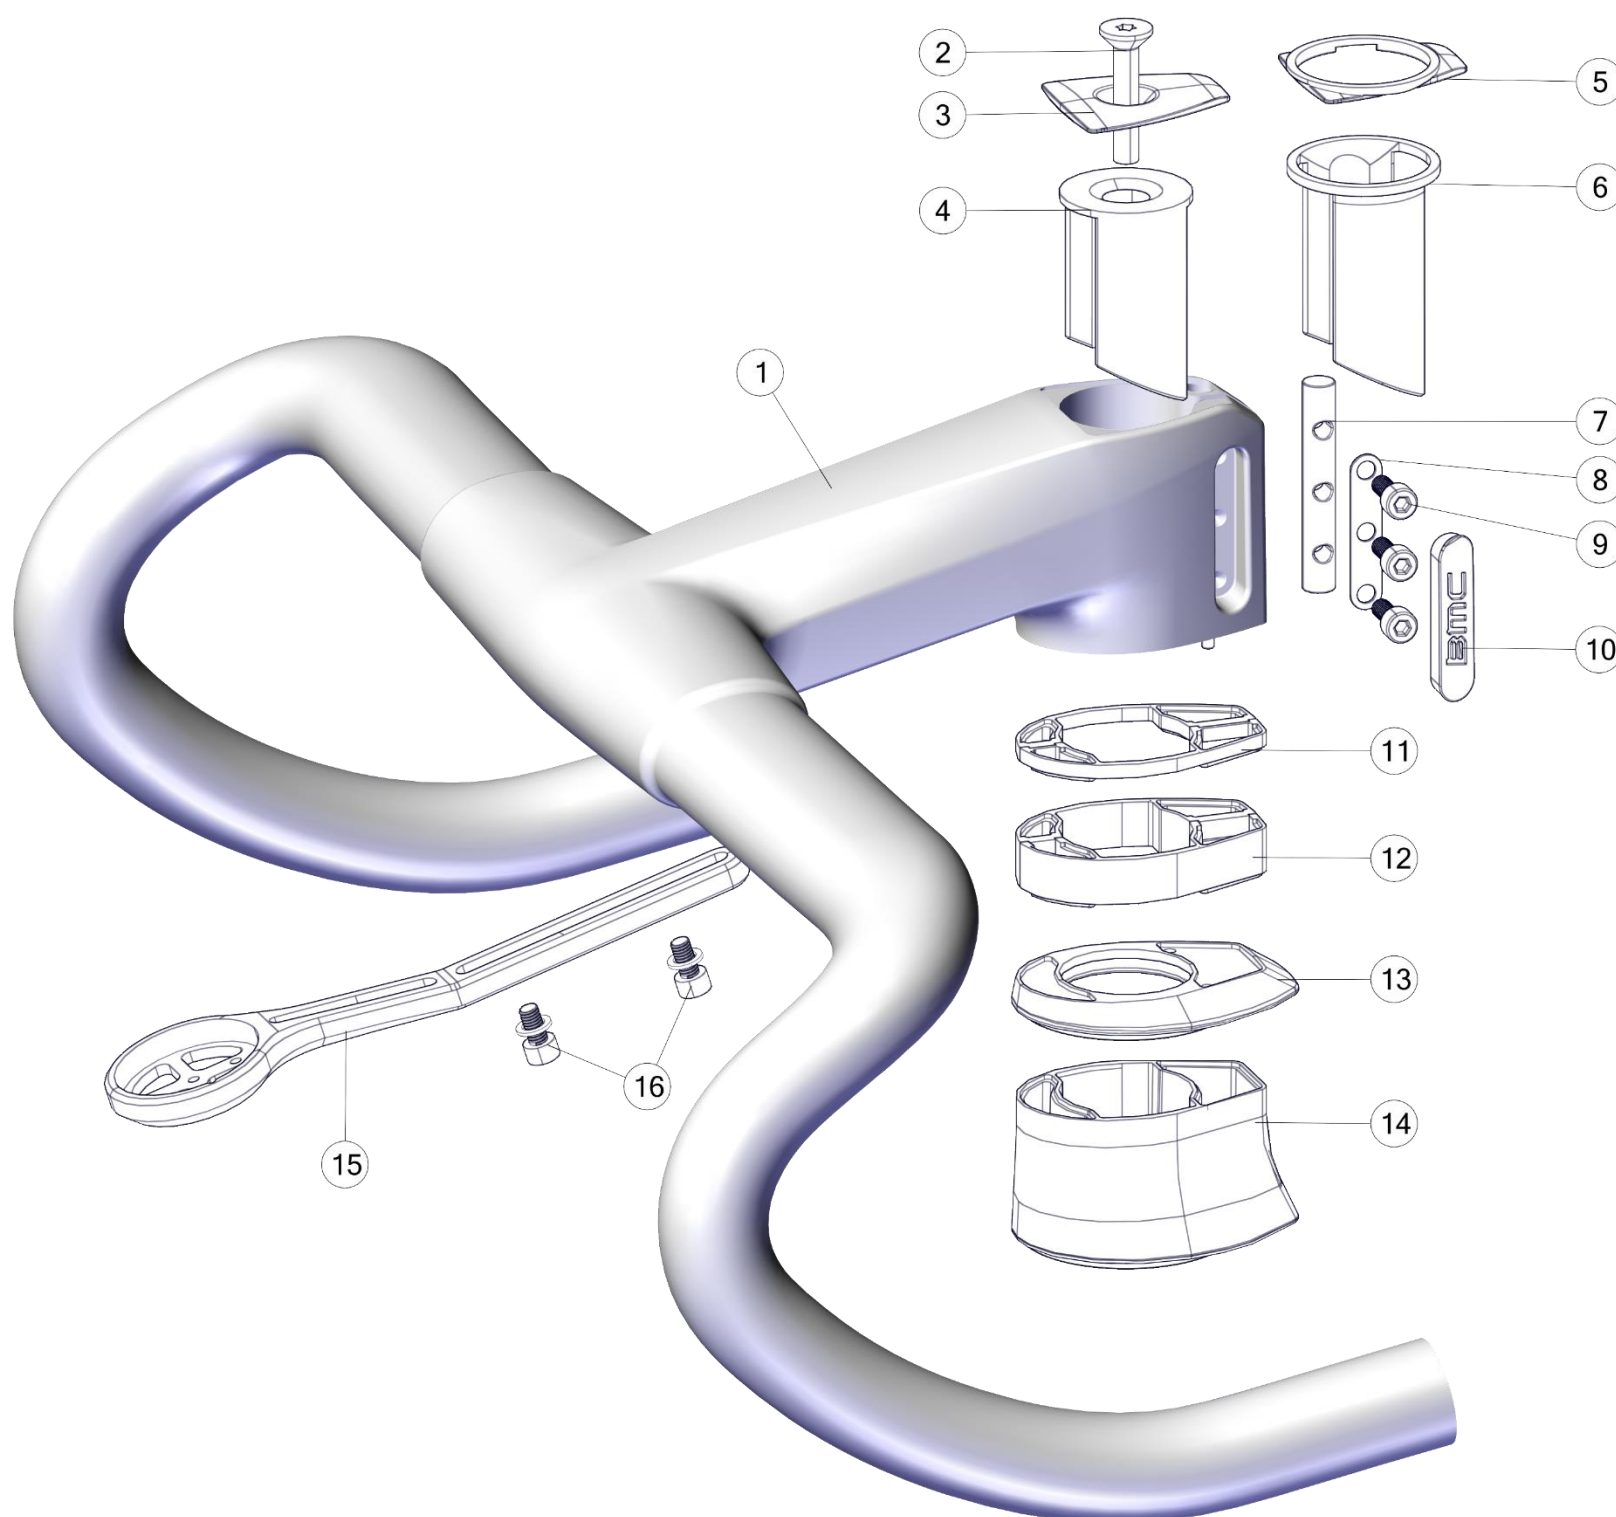

Pos. N°	Part N°	Part Name	Description	Angle	Drop	Reach
2 - 10	30000709	RED ICS Carbon Cockpit Hardware (Top Caps, steerer wedges, clamp insert, bolt cover, bolts)	including self cutting bolt			
2 - 10	30001783	BLACK ICS Carbon Cockpit Hardware (Top Caps, steerer wedges, clamp insert, bolt cover, bolts)	including self cutting bolt			
15, 16	30003196	Alloy Computer Mount for ICS Carbon cockpit with Wahoo and Garmin inserts, including GoPro mount	max load: 180g			
11 - 14	30001801	Topcone Set SLR01 BLK ICS2, ICS Carbon, (5mm & 30mm topcones, 3x10mm, 2x3mm spacers) - p2p	black top cones and spacers			
11 - 14	30001802	Topcone Set SLR01 RED ICS2, ICS Carbon (5mm & 30mm topcones, 3x10mm, 2x3mm spacers) - p2p	red top cones and spacers			
6	30003340	ICS Carbon Cockpit Open Top Cap & Wedge	w/o spacers or top cones w/o computer mount			
1 - 10	30001767	Cockpit ICS Carbon 90 400 BLACK - p2p		-12.5°	127	67
1 - 10	30001768	Cockpit ICS Carbon 100 420 BLACK - p2p		-12.5°	127	67
1 - 10	30001769	Cockpit ICS Carbon 110 420 BLACK - p2p		-12.5°	127	67
1 - 10	30001770	Cockpit ICS Carbon 120 420 BLACK - p2p		-12.5°	127	67
1 - 10	30001771	Cockpit ICS Carbon 110 400 BLACK TEAM - p2p		-12.5°	127	77
1 - 10	30001772	Cockpit ICS Carbon 120 400 BLACK TEAM - p2p		-12.5°	127	77
1 - 10	30001773	Cockpit ICS Carbon 130 400 BLACK TEAM - p2p		-12.5°	127	77
1 - 10	30001774	Cockpit ICS Carbon 140 400 BLACK TEAM - p2p		-12.5°	127	77
1 - 10	30001775	Cockpit ICS Carbon 90 400 RED - p2p		-12.5°	127	67
1 - 10	30001776	Cockpit ICS Carbon 100 420 RED - p2p		-12.5°	127	67
1 - 10	30001777	Cockpit ICS Carbon 110 420 RED - p2p		-12.5°	127	67
1 - 10	30001778	Cockpit ICS Carbon 120 420 RED - p2p		-12.5°	127	67
1 - 10	30001779	Cockpit ICS Carbon 110 400 RED TEAM - p2p		-12.5°	127	77
1 - 10	30001780	Cockpit ICS Carbon 120 400 RED TEAM - p2p		-12.5°	127	77
1 - 10	30001781	Cockpit ICS Carbon 130 400 RED TEAM - p2p		-12.5°	127	77
1 - 10	30001782	Cockpit ICS Carbon 140 400 RED TEAM - p2p		-12.5°	127	77