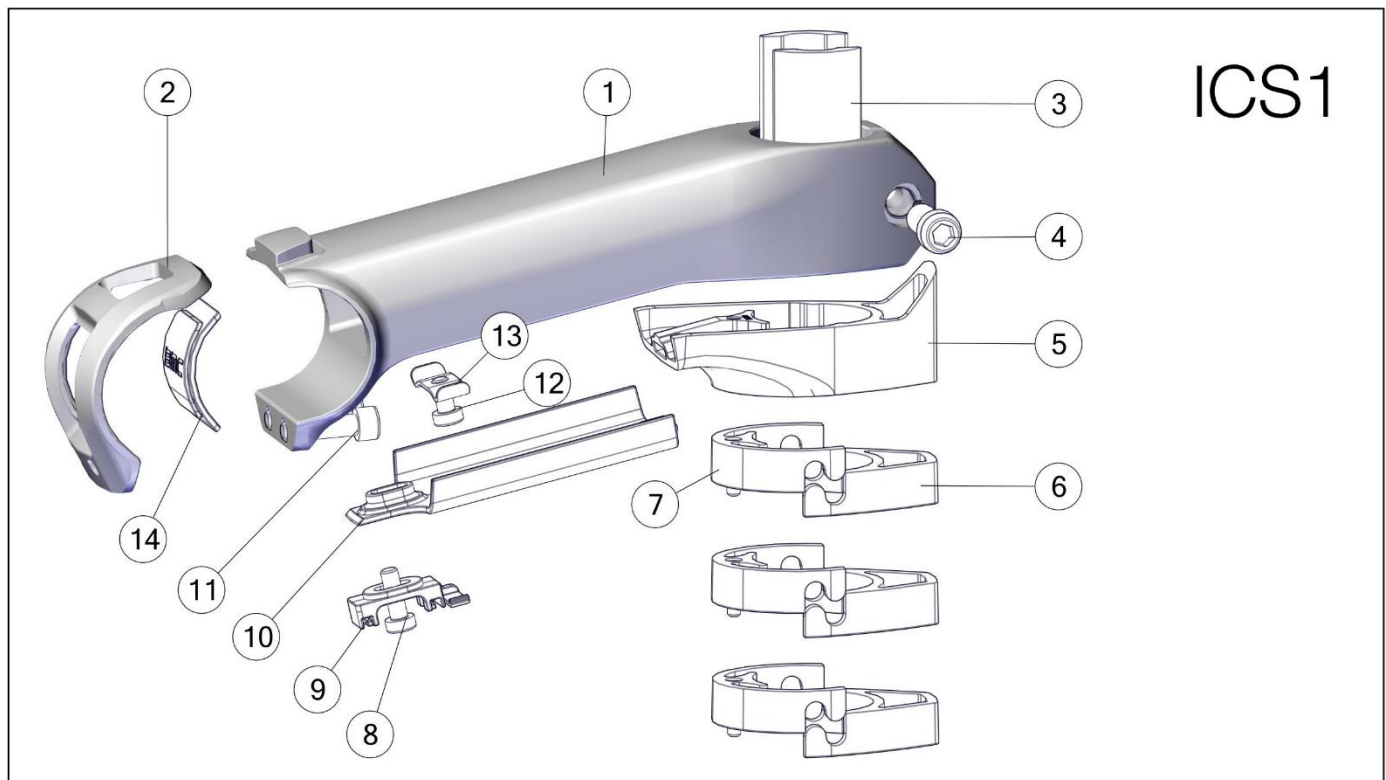

ICS1 & ICS0° STEM

Pos. N°	Part N°	Part Name	Description	Angle
1 - 14	300881	Stem ICS01, 90mm	Sandblasted / black anodized	-12.5°
1 - 14	300882	Stem ICS01, 100mm	Sandblasted / black anodized	-12.5°
1 - 14	300883	Stem ICS01, 110mm	Sandblasted / black anodized	-12.5°
1 - 14	300884	Stem ICS01, 120mm	Sandblasted / black anodized	-12.5°
1 - 14	300885	Stem ICS01, 130mm	Sandblasted / black anodized	
5	302221	Stem ICS01 Lower Stem Cover – Round Steerer*	To fit stem to round steerer forks	
5/ 6+7 (3 pair)	301281	ICS01 stem PA spacer kit	Polyamid	
3 - 13	301651	ICS01 stem part kit	Including all covers (#10)	
1 - 5, 8 - 11, 15	30001795	Stem ICS 0°, 55mm - p2p	w/o top cone or spacer including single mount	
1 - 5, 8 - 11, 15	30001796	Stem ICS 0°, 70mm - p2p		
1 - 5, 8 - 11, 15	30001797	Stem ICS 0°, 80mm - p2p		
1 - 5, 8 - 11, 15	30001798	Stem ICS 0°, 90mm - p2p		
1 - 5, 8 - 11, 15	30001799	Stem ICS 0°, 100mm - p2p		
14 - 17	301652	ICS01 Stem Faceplate, Garmin, Go Pro Mount	Polyamid Not suited for devices over 100g!	
15,16,18	30000718	Alloy Computer Mount for ICS2 and ICS01 Stems with Wahoo and Garmin inserts, including Single and Double Alloy brackets	Aluminium	

*Attention: #302221 does not fit with ICS0° stem!

ICS1