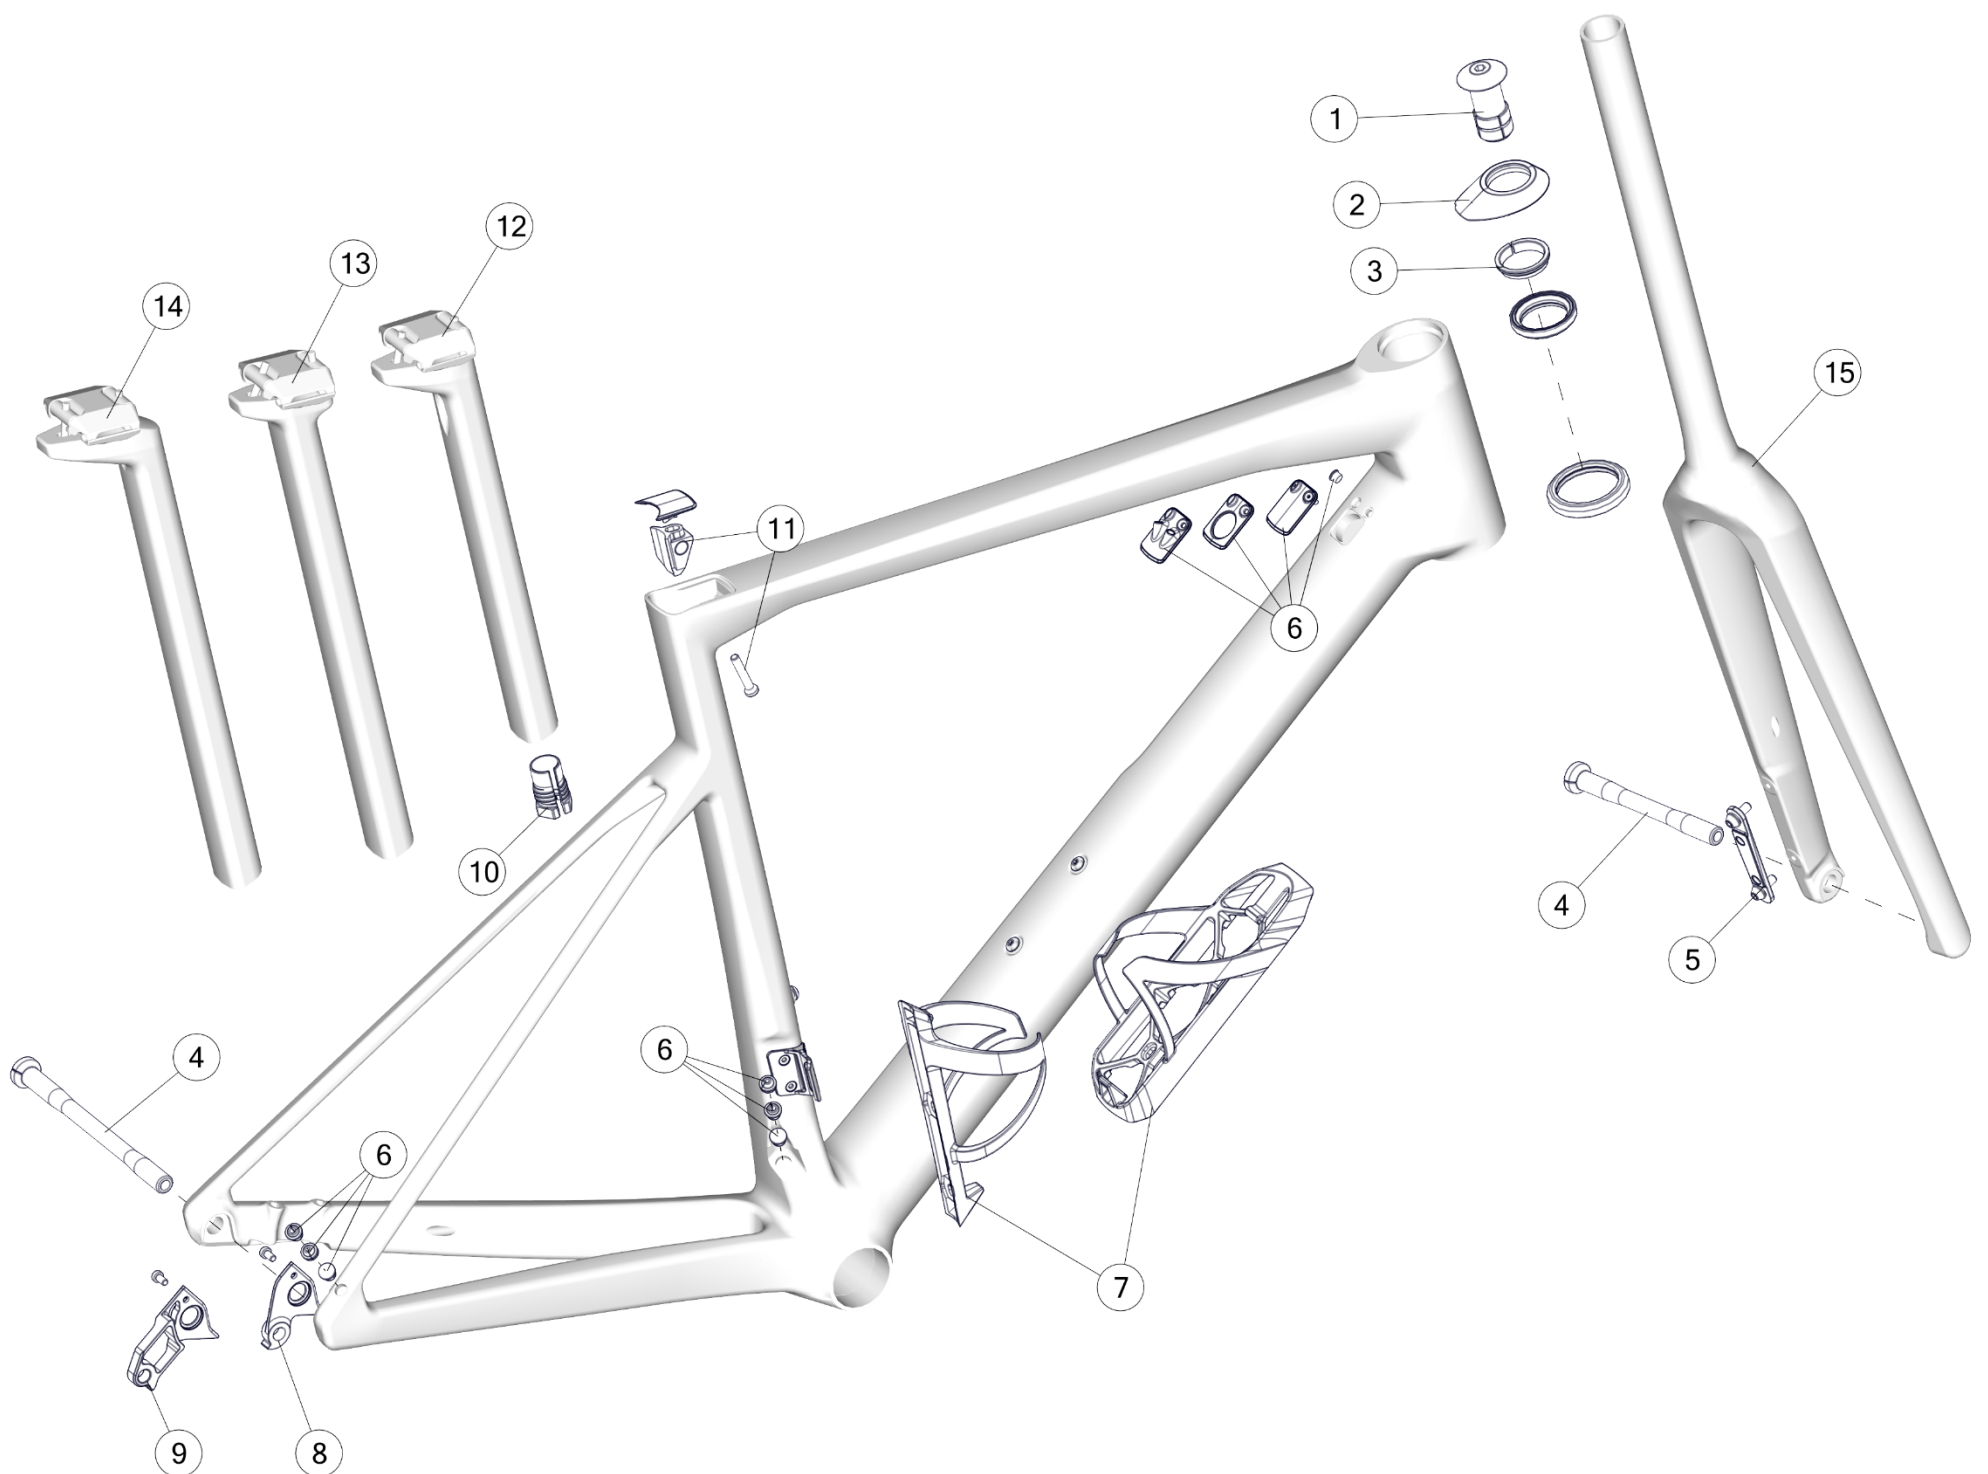

Pos. N°	Part N°	Part Name	Description
1	213682	Expander #2	
2	30000811	Topcone MY21 SLR for Round Steerer fork	
3	30000704	Headset Teammachine SLR01 / SLR	Headset w/o top cone
4	30000699	Stealth Axles Set Teammachine SLR01/SLR	
5	30000714	Brake Mount Adapter SLR01 / SLR	
6	30000713	Cable Guide Teammachine SLR downtube (Mechanical, Shimano Di2, Sram eTap)	for mechanical, Di2 and wireless
7	30000698	Aerocore Bottle Cages Set	
8	30000700	Dropout for Teammachine SLR01/SLR (Sram/Campagnolo/Shimano classic mount)	Standard (Shimano/Sram/Campa)
9	30000701	Dropout for Teammachine SLR01/SLR (Shimano direct mount)	Direct mount (Shimano only)
10	212500	Internal Battery Adapter	for S/P with foam core
10	219532	Battery adapter, compliance post	for S/P without foam core
11	30000702	Seatpost Clamp Teammachine SLR01 / SLR	incl. Both cover for all frame sizes
12	30000742	Seatpost SLR01 15mm OFFSET - p2p	stealth
13	30000741	Seatpost SLR01 0mm OFFSET - p2p	stealth
14	30000743	Seatpost SLR01 30mm OFFSET - p2p	Stealth
15	30001827	Fork SLR TWO 47-51 MY22	iri bru bru
15	30001828	Fork SLR TWO 54-61 MY22	iri bru bru
15	30001829	Fork SLR THREE 47-51 MY22	pet red red
15	30001830	Fork SLR THREE 54-61 MY22	pet red red
15	30001831	Fork SLR FOUR 47-51 MY22	blu bru ora
15	30001832	Fork SLR FOUR 54-61 MY22	blu bru ora
15	30001833	Fork SLR FIVE 47-51 MY22	red blk wht
15	30001834	Fork SLR FIVE 54-61 MY22	red blk wht
15	30000649	Fork SLR SIX 47-51 MY22	gry blk red
15	30000650	Fork SLR SIX 54-61 MY22	gry blk red
15	30001835	Fork SLR SEVEN 47-51 MY22	blk wht wht
15	30001836	Fork SLR SEVEN 54-61 MY22	blk wht wht