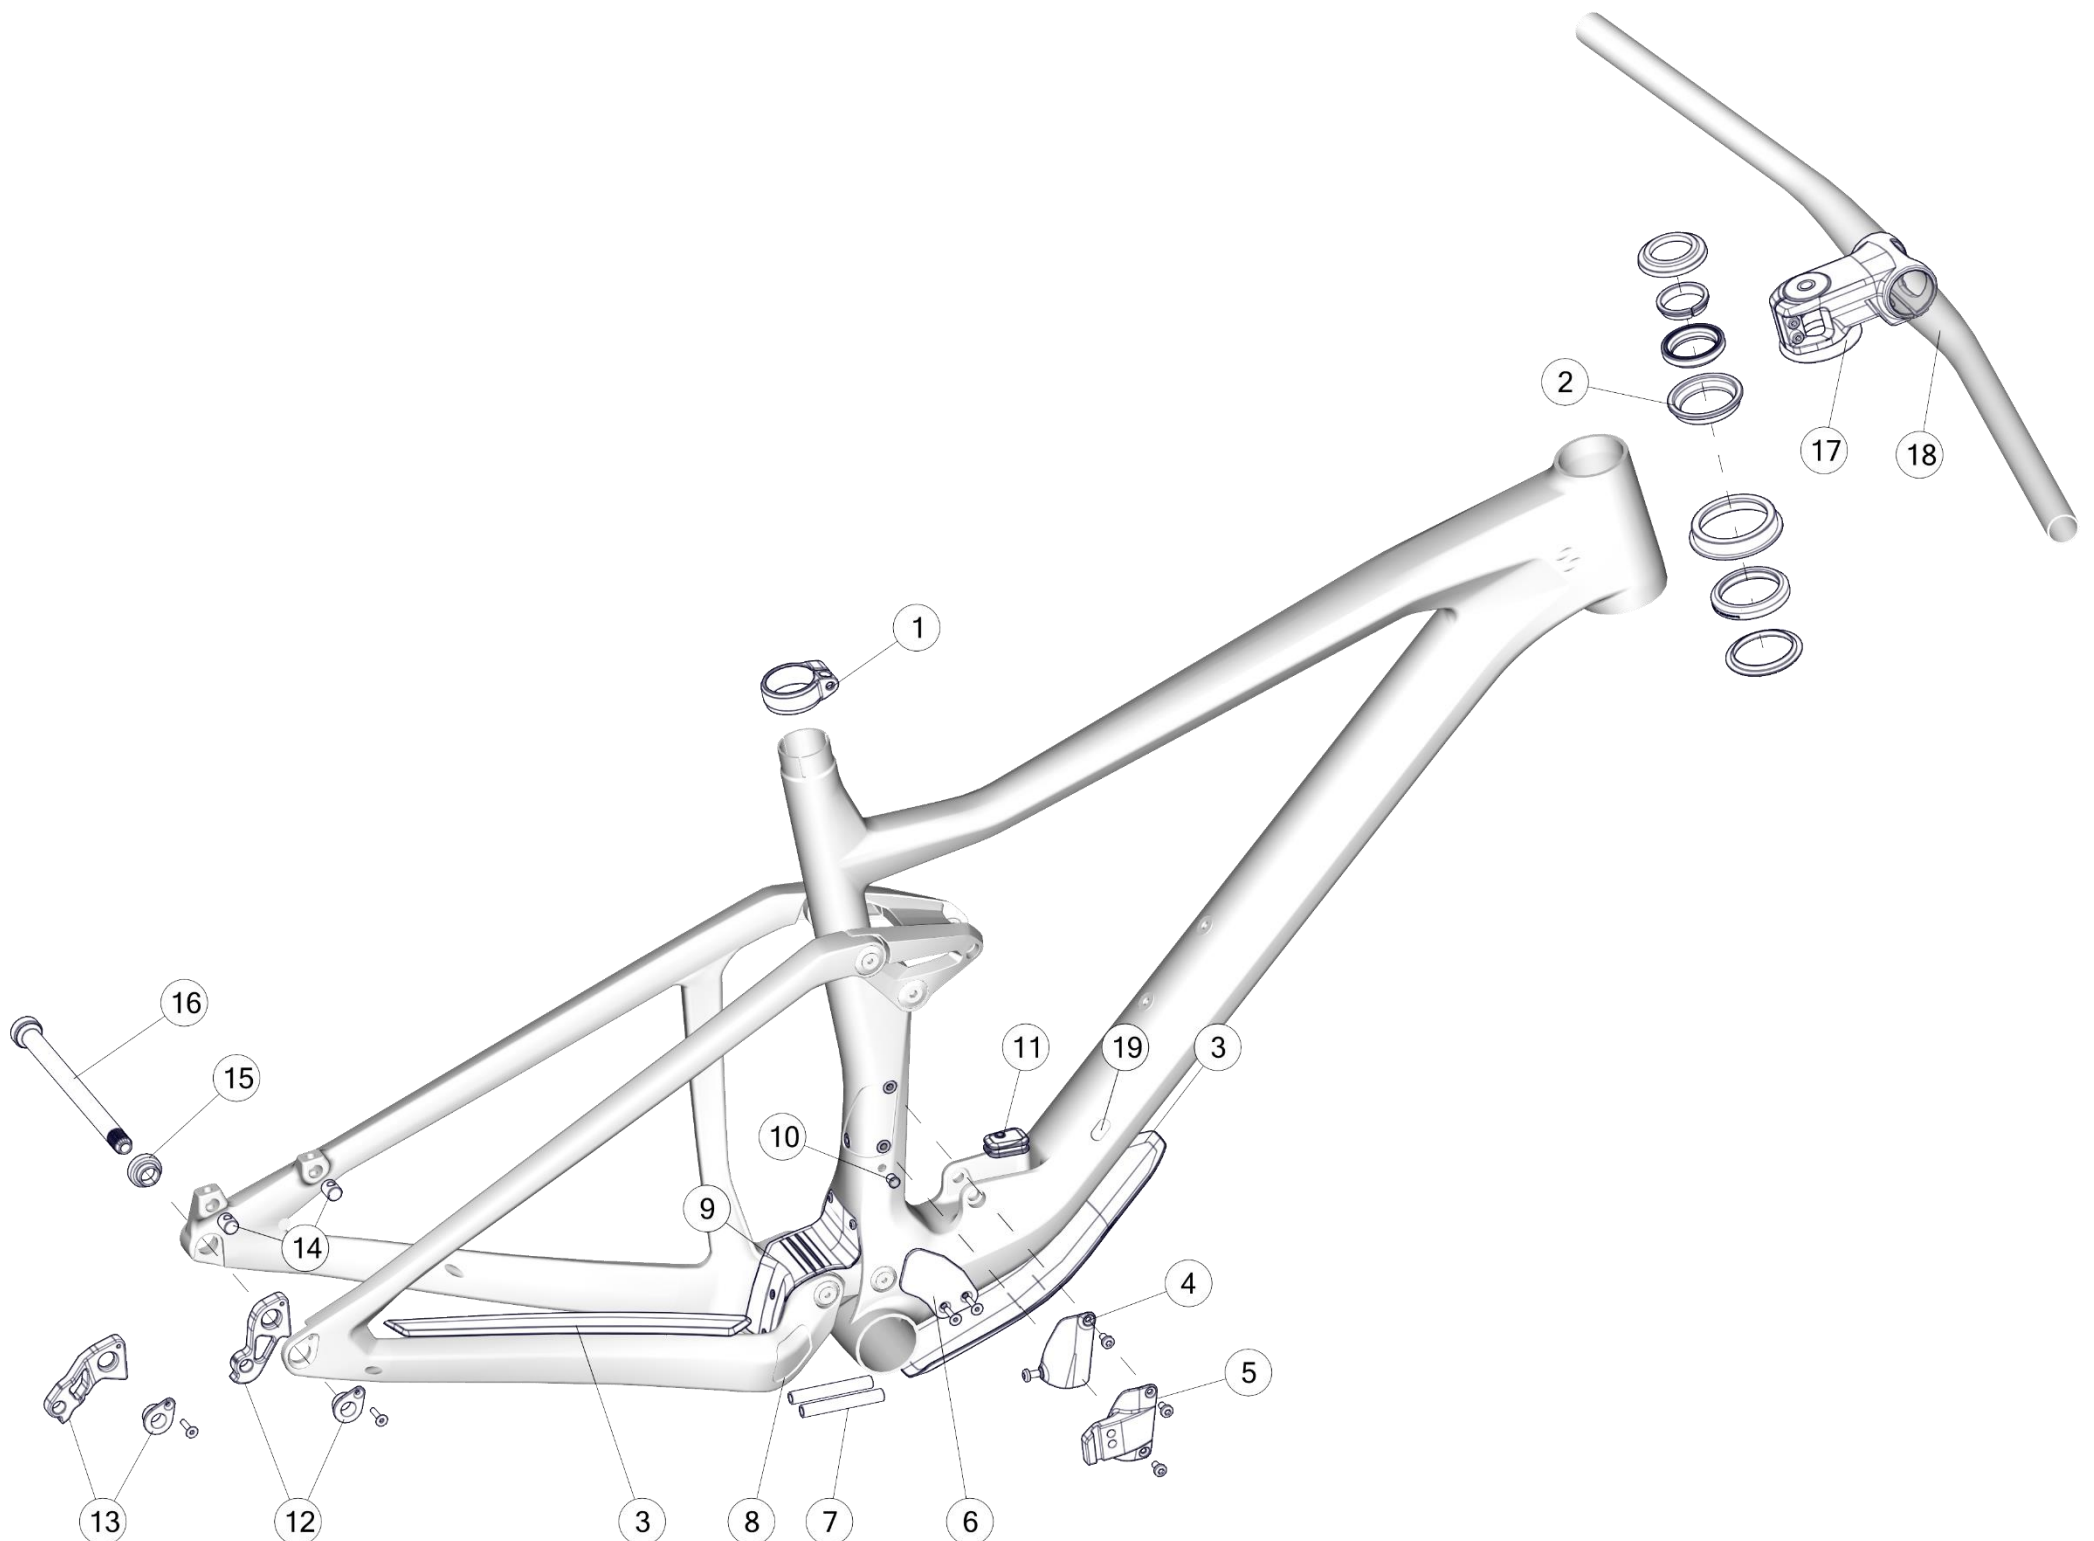

SPEEDFOX

Pos. N°	Part N°	Part Name	Description
1	207460	Raceclamp	Sandblasted black anodized
2	300467	Headset A45AC1	
3	301199	speedfox agonist C/S and D/T protection	
4	301195	speedfox agonist FD Cover	
5	301194	speedfox agonist FD Hanger	
6	221315	Chaincatcher SF01/02 29	
7	301204	Cable guide tubes	10 pcs/set
8	301200	speedfox01 agonist01 650b & 29" Anti chainsuck plate	
9	301196	Lowerlink protection	
10	213693	Di2 plug kit # 2 - black	10 pcs/set
11	301203	Shock remote rubber seal	5 pcs/set
12	301701	Dropout #65	Standard (Shimano/Sram)
13	301702	Dropout #66	Direct mount (Shimano only)
14	215670	post mount bolt $\bar{A}$~10x11.6mm, silver	
15	301193	speedfox 01 agonist 01 Dropout bushing kit	10 pcs/set
16	301696	Thru axle kit #5	Black, M12x1mm
17	301713006925	Stem MSM01 Stealth 50mm	including top cap, top cap bolt and topcones for Fourstroke/ Twostroke ($\varnothing$55mm) and Agonist/ Speedfox ($\varnothing$ 49.5mm)
17	301713006926	Stem MSM01 Stealth 60mm	
17	301713006927	Stem MSM01 Stealth 70mm	
18	30000746	Handlebar Mountainbike Flat Bar FB01, 760mm	760mm
19	224042	Cable exit cover	
-	30000716	Bottom Bracket Protection Sticker for Speedfox / Agonist