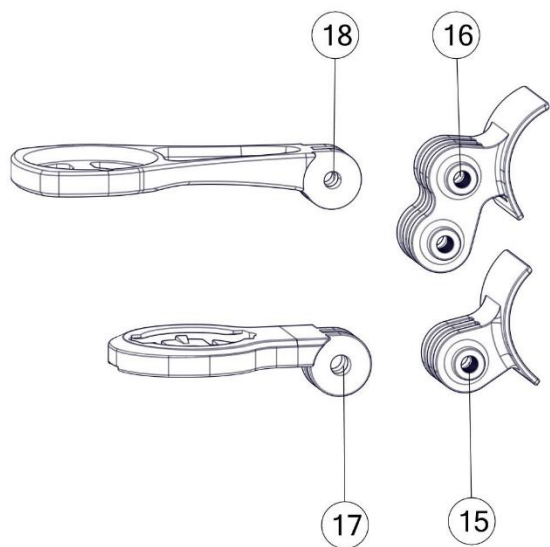

ICS1 & ICS0° STEM

Pos. N°	Part N°	Part Name	Description	Angle
1 - 14	300881	Stem ICS01, 90mm	Sandblasted / black anodized	-12.5°
1 - 14	300882	Stem ICS01, 100mm	Sandblasted / black anodized	-12.5°
1 - 14	300883	Stem ICS01, 110mm	Sandblasted / black anodized	-12.5°
1 - 14	300884	Stem ICS01, 120mm	Sandblasted / black anodized	-12.5°
1 - 14	300885	Stem ICS01, 130mm	Sandblasted / black anodized	
5	302221	Stem ICS01 Lower Stem Cover – Round Steerer*	To fit stem to round steerer forks	
5/ 6+7 (3 pair)	301281	ICS01 stem PA spacer kit	Polyamid	
3 - 13	301651	ICS01 stem part kit	Including all covers (#10)	
1 - 5, 8 - 11, 15	30001795	Stem ICS 0°, 55mm - p2p	w/o top cone or spacer including single mount	
1 - 5, 8 - 11, 15	30001796	Stem ICS 0°, 70mm - p2p		
1 - 5, 8 - 11, 15	30001797	Stem ICS 0°, 80mm - p2p		
1 - 5, 8 - 11, 15	30001798	Stem ICS 0°, 90mm - p2p		
1 - 5, 8 - 11, 15	30001799	Stem ICS 0°, 100mm - p2p		
14 - 17	301652	ICS01 Stem Faceplate, Garmin, Go Pro Mount	Polyamid Not suited for devices over 100g!	
15,16,18	30000718	Alloy Computer Mount for ICS2 and ICS01 Stems with Wahoo and Garmin inserts, including Single and Double Alloy brackets	Aluminium	

*Attention: #302221 does not fit with ICS0° stem!

ICS1