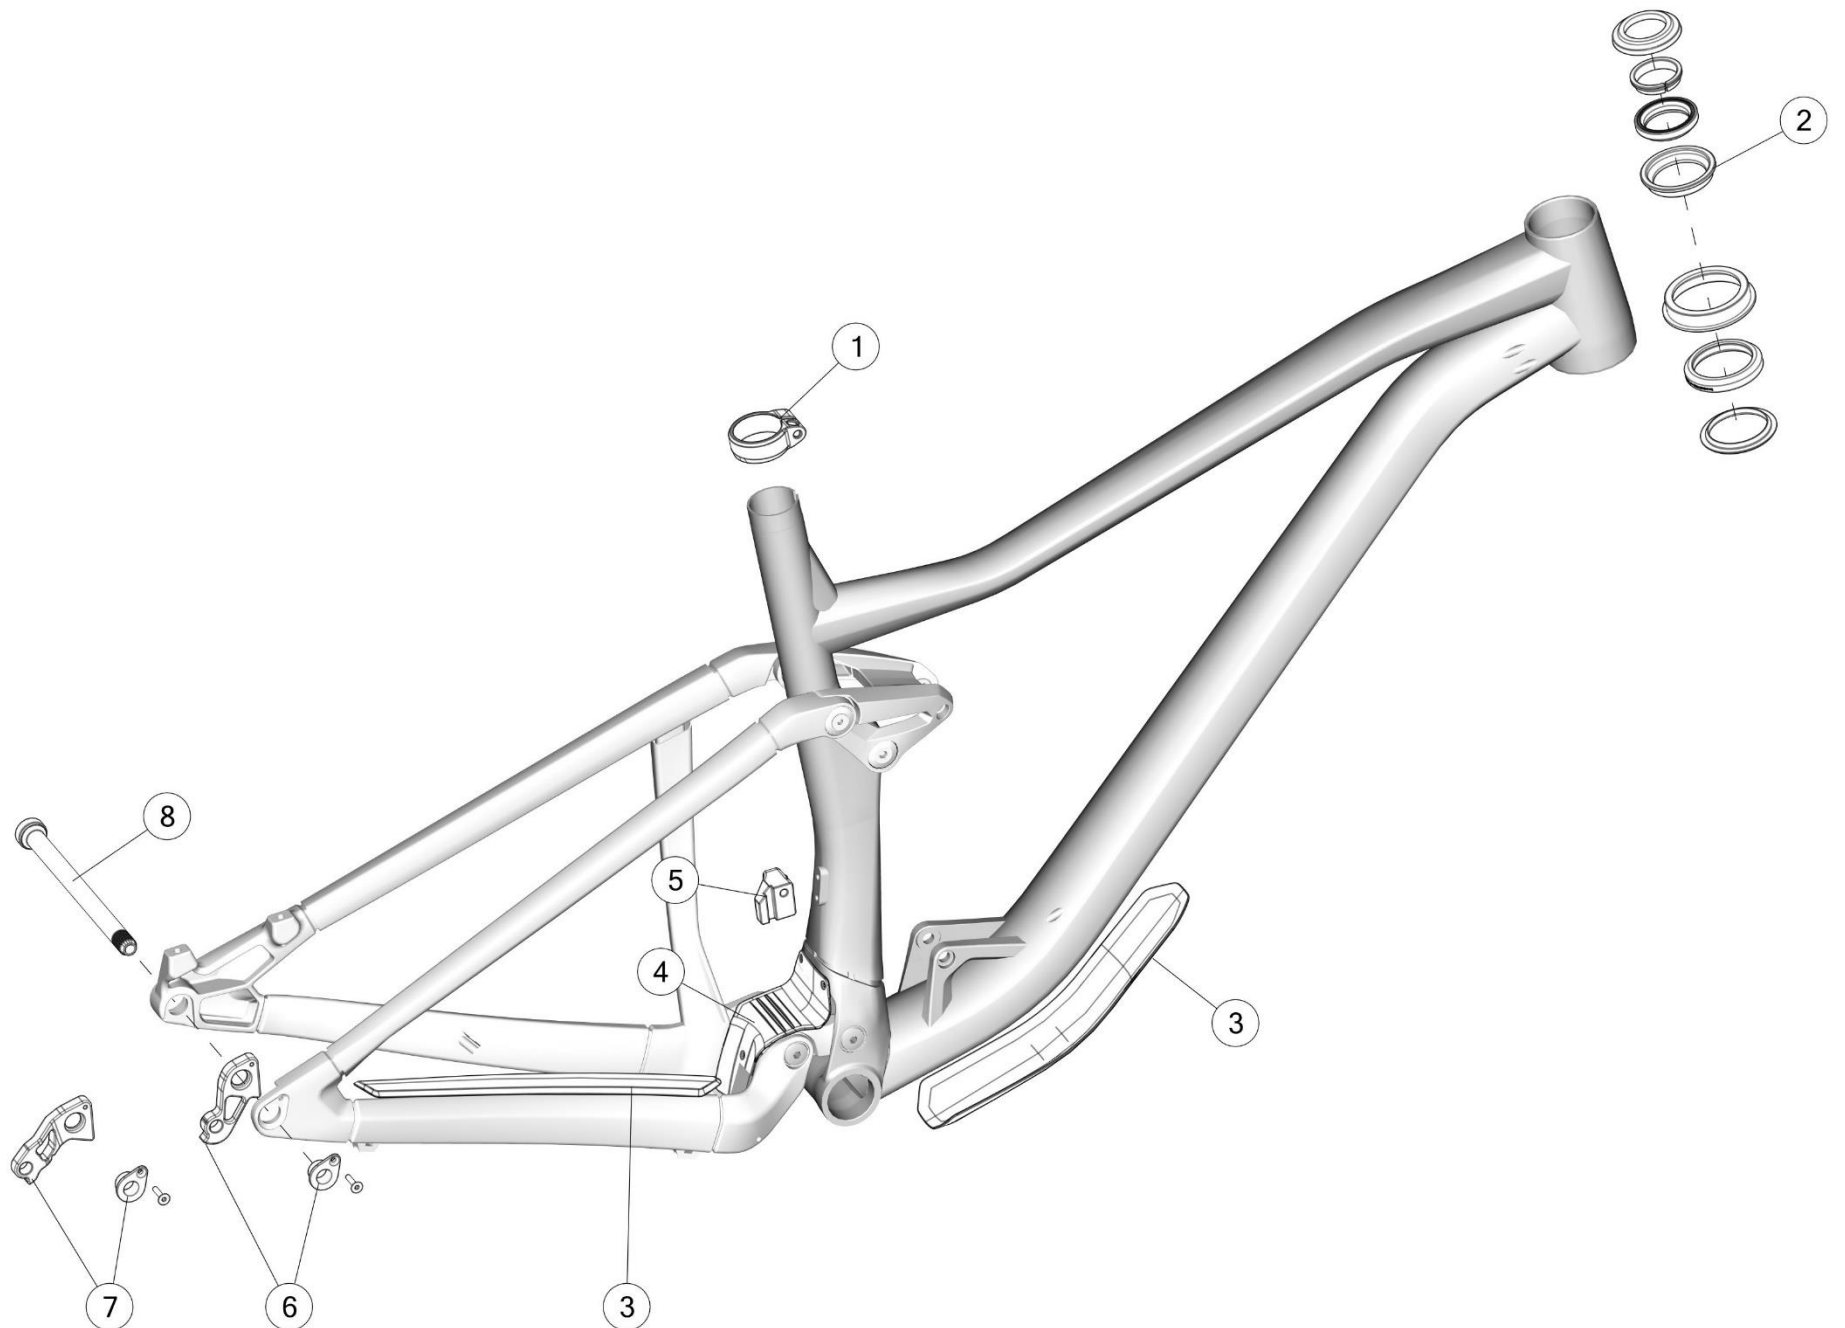

SPEEDFOX AL

Pos. N°	Part N°	Part Name	Description
1	207460	Raceclamp	Sandblasted black anodized
2	300467	Headset A45AC1	
3	301199	speedfox agonist C/S and D/T protection	
4	301196	Lowerlink protection	
5	301209	speedfox 03 FD mount	
6	301701	Dropout #65	Standard (Shimano/Sram)
7	301702	Dropout #66	Direct mount (Shimano only)
8	301696	Thru axle kit #5	Black, M12x1mm
-	30000716	Bottom Bracket Protection Sticker for Speedfox / Agonist