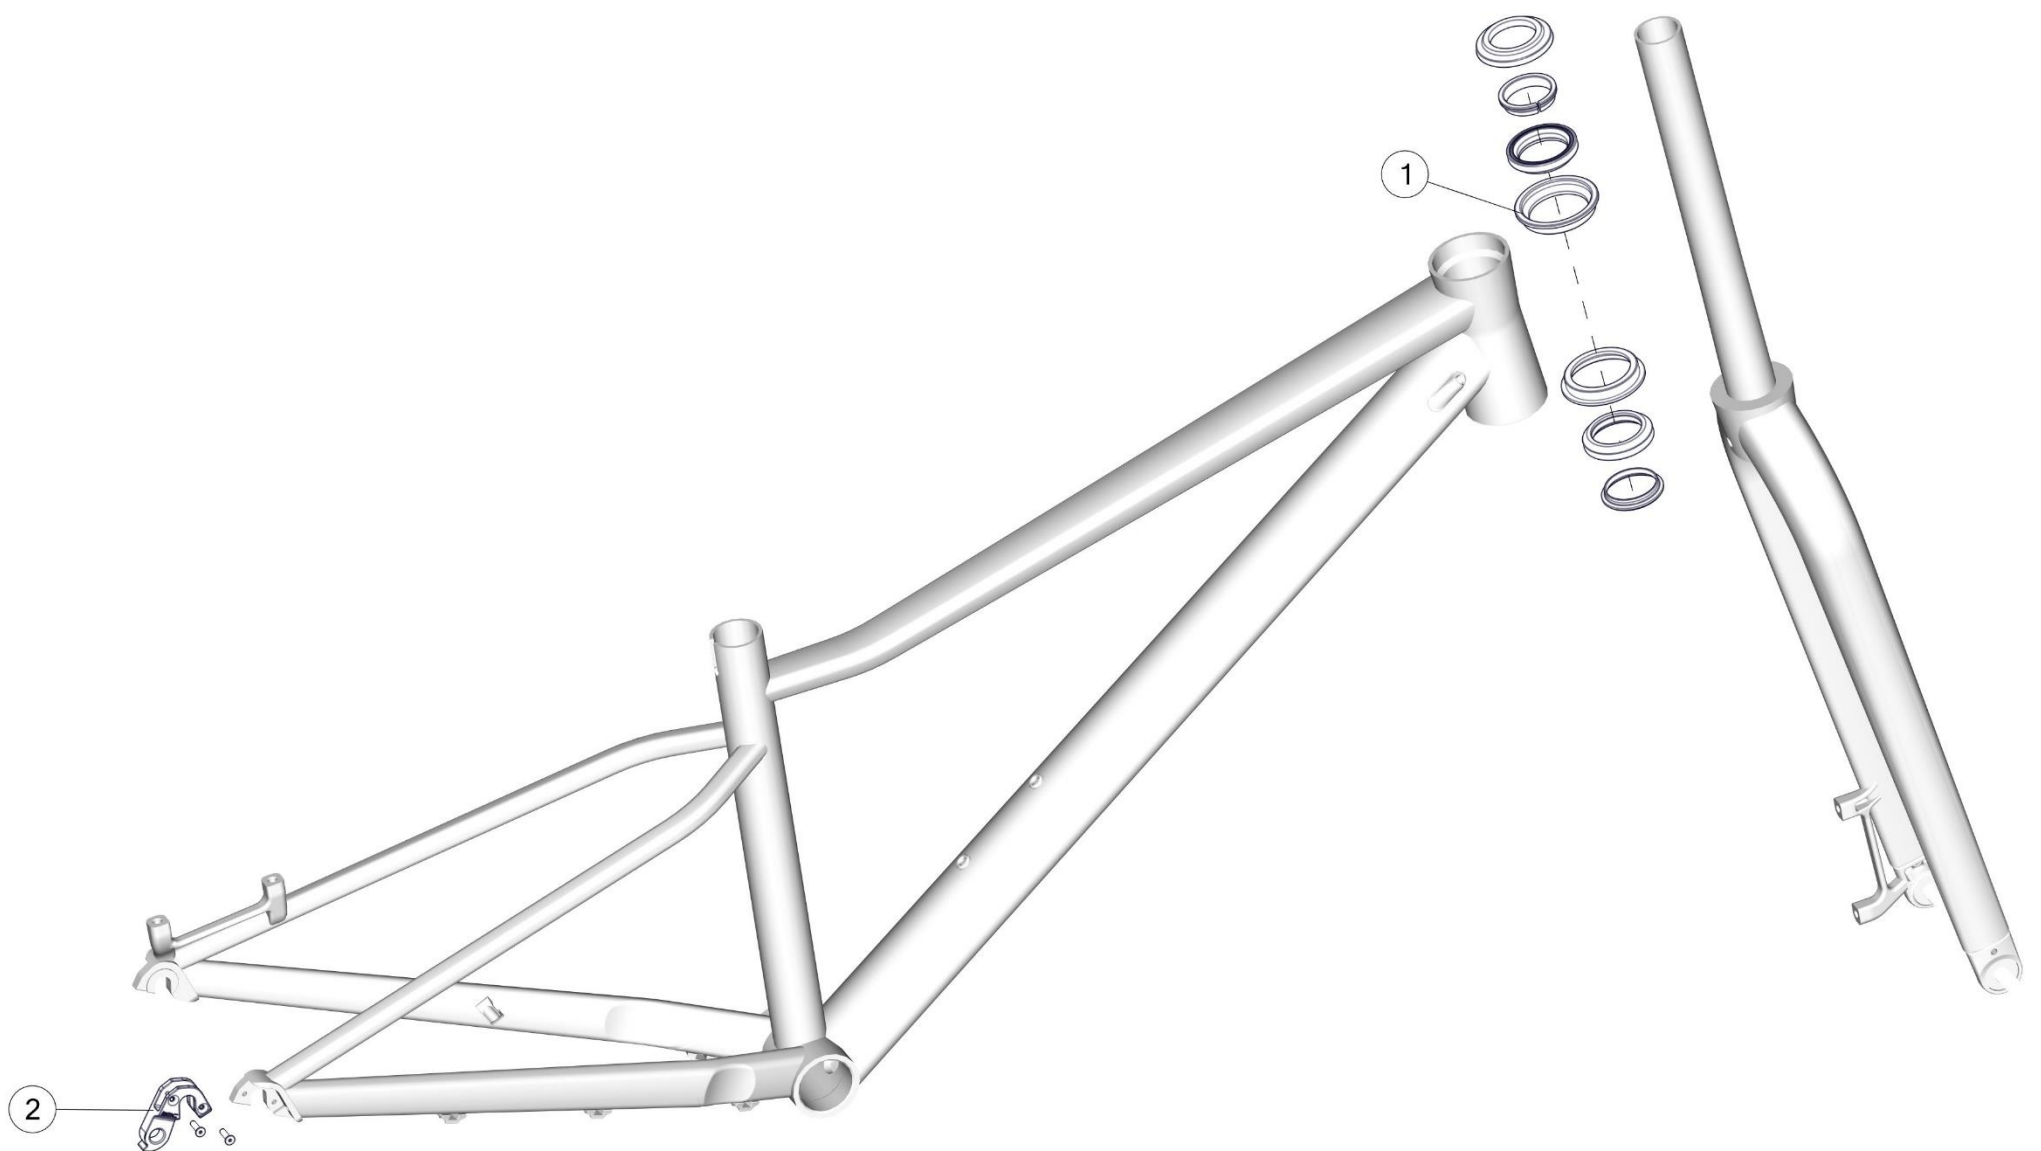

# TWOSTROKE 01

Pos. N°	Part N°	Part Name	Description
1	30000703	Topcone Standard Stem Fourstroke 01, Twostroke 01	Topcone for round spacers/stems
2	301737	Fourstroke 01 headset	Crown race, bearings, compression ring
3	30000710	Fork Stopper Twostroke 01	
4	30000712	Chain Guide Twostroke 01	
5	301741	Fourstroke 01 chainstay protector	
6	301701	Dropout #65	Standard (Shimano/Sram)
7	301702	Dropout #66	Direct mount (Shimano only)
8	301769	Thru axle kit #6	
9	30000711	Seatpost Adapter (D-Shape to 27.2 round) and Seatpost Clamp for Twostroke 01	including adapter for round seatpost
10	30001805	Seatpost RM01 0mm OFFSET - p2p	0mm offset, 430mm
11	301713006925	Stem MSM01 Stealth 50mm	including top cap, top cap bolt and topcones for Fourstroke/ Twostroke (Ø55mm) and Agonist/ Speedfox (Ø 49.5mm)
11	301713006926	Stem MSM01 Stealth 60mm	
11	301713006927	Stem MSM01 Stealth 70mm	

# TWOSTROKE AL

Pos. N°	Part N°	Part Name	Description
1	30000703	Topcone Standard Stem Fourstroke 01, Twostroke 01	Topcone for round spacers/stems
2	301737	Fourstroke 01 headset	Upper & lower bearing and compression ring For Twostroke AL ONE, TWO, THREE
2	30001761	Headset Twostroke AL Eco	Crown race, bearings, compression ring & top cone For Twostroke AL FOUR, FIVE, SIX
3	300660	Chainstay protector VLF-314	Black
4	30000855	Dropout # 73	Black
5	30000706	Axle Kit #8	Black

# TWOSTROKE 20/24

Pos. N°	Part N°	Part Name	Description
1	300661	Headset FSA NO.10P	Black
2	30000878	Dropout # 74	black