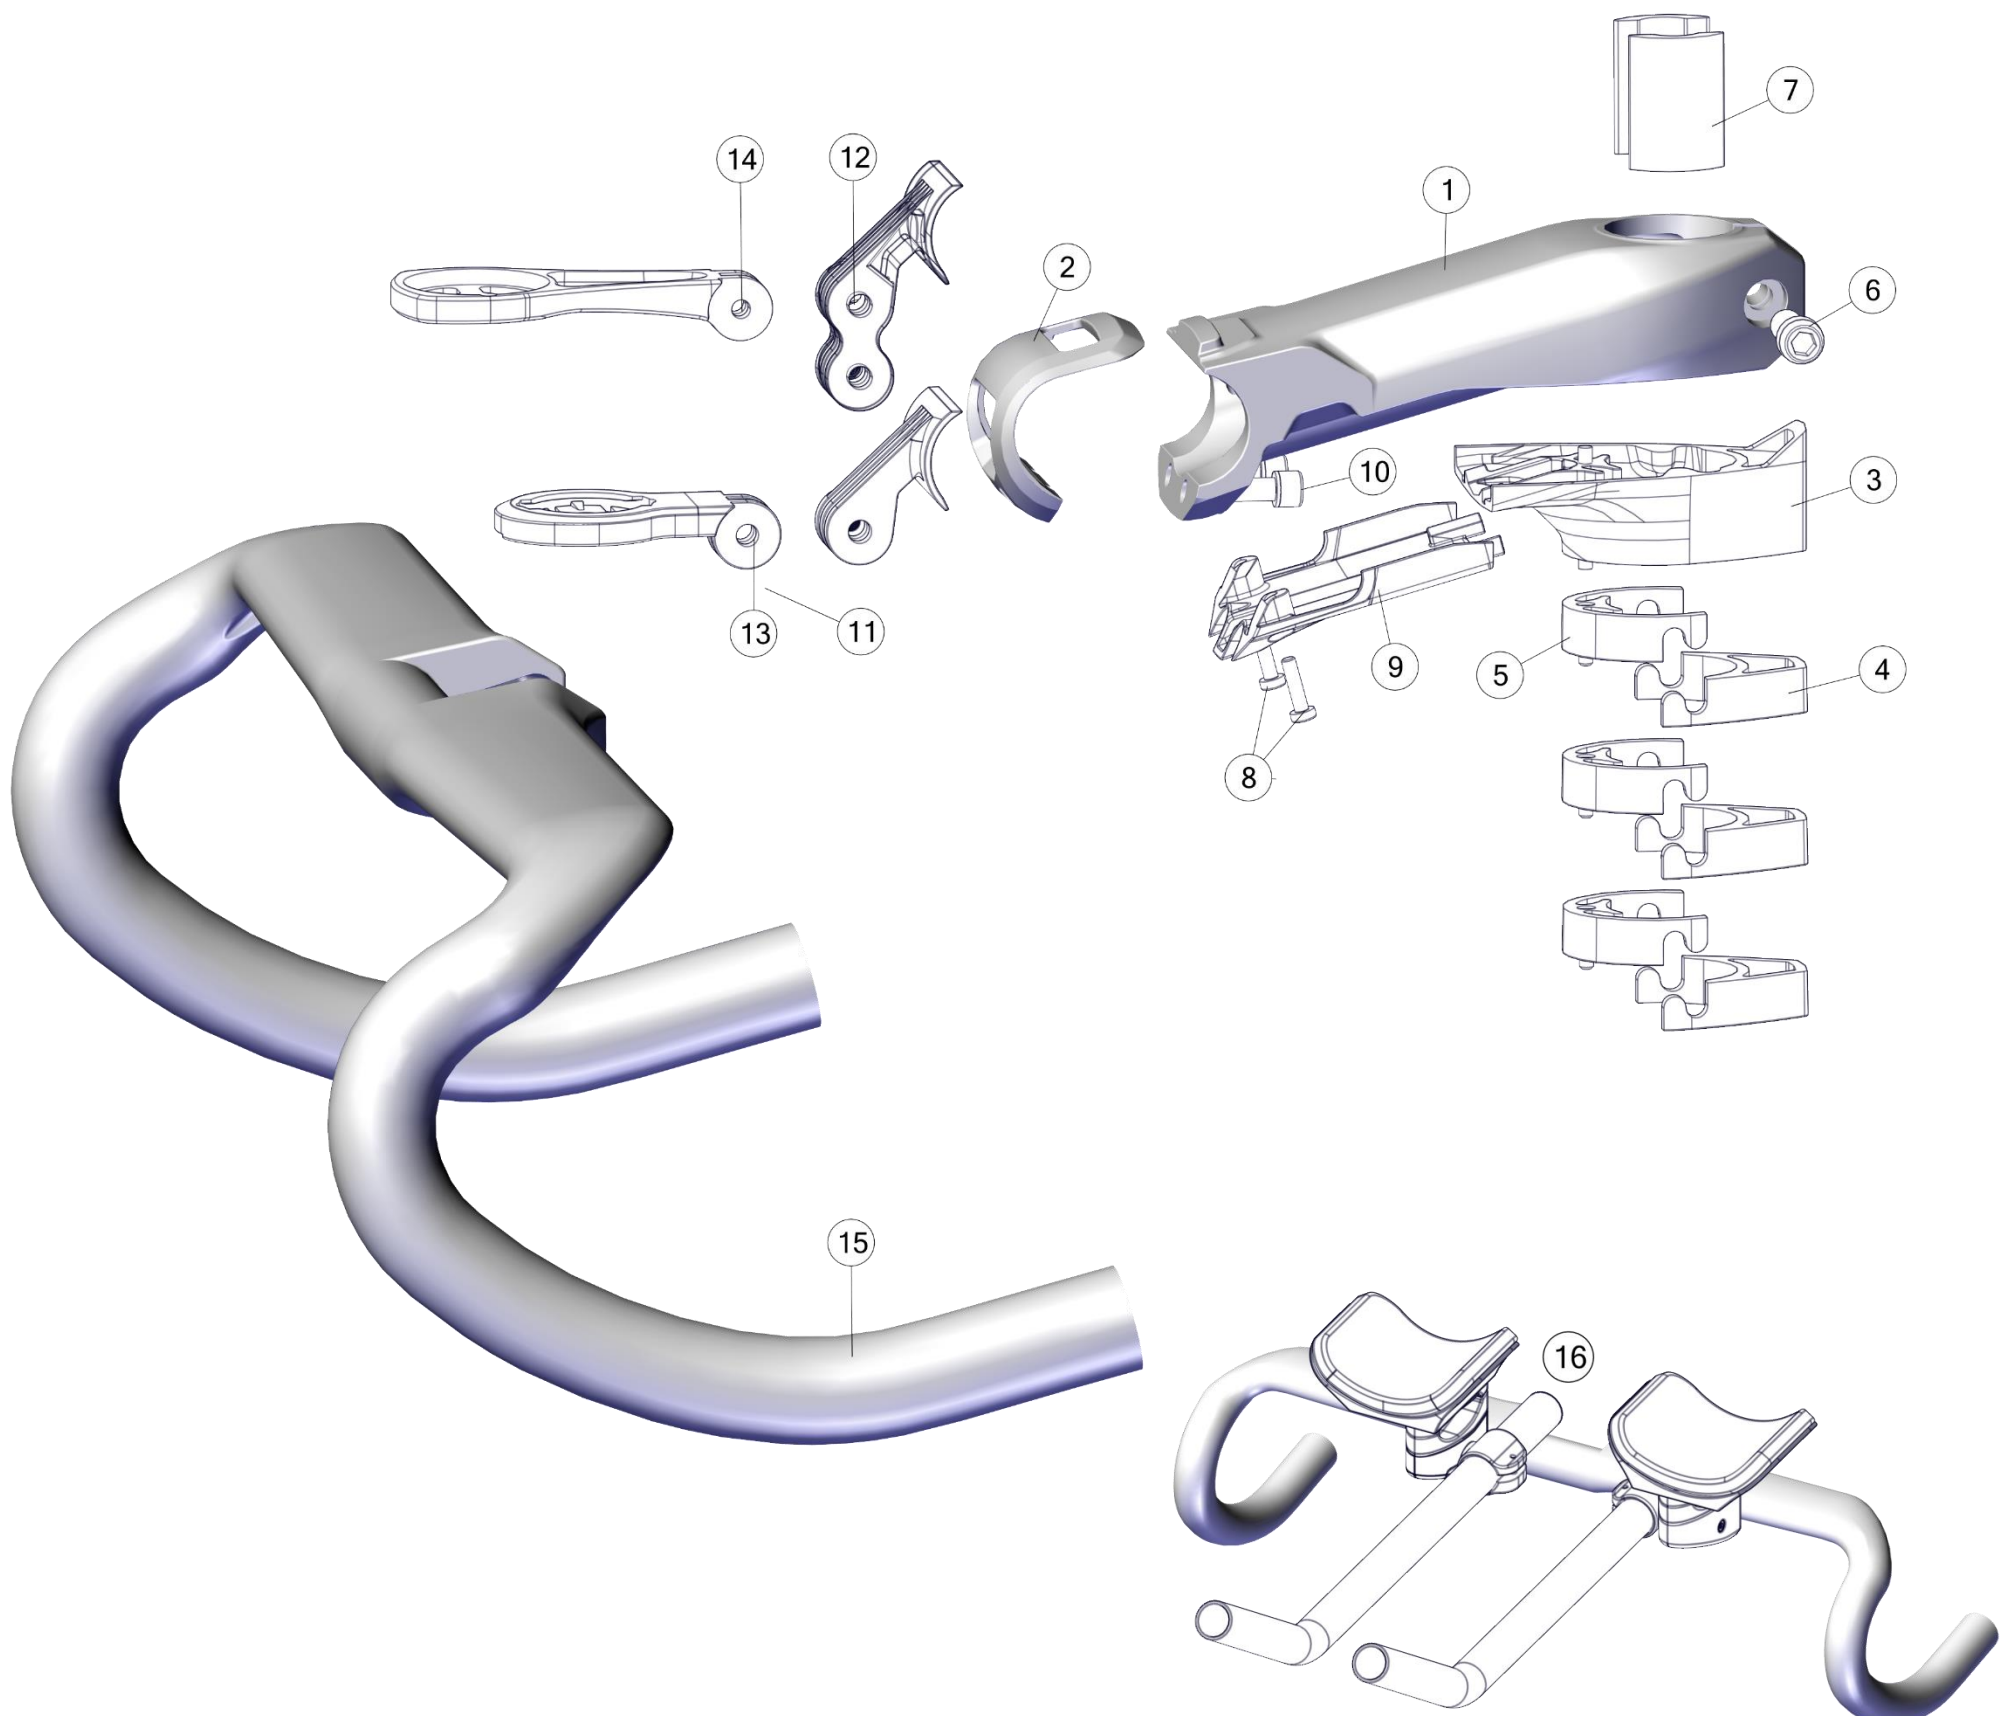

\*Attention: #302221 does not fit with ICS0° stem!

ICS1

ICS0°

# ICS AERO STEM & HANDLEBAR

Pos. N°	Part N°	Part Name	Description	Angle	Drop	Reach
1 to 10	301704006915	Stem ICS01 AERO Stealth 100mm	100mm	-15°		
1 to 10	301704006916	Stem ICS01 AERO Stealth 110mm	110mm	-15°		
1 to 10	301704006917	Stem ICS01 AERO Stealth 120mm	120mm	-15°		
1 to 10	301704006918	Stem ICS01 AERO Stealth 130mm	130mm	-15°		
1 - 3, 6 - 11	30001791	STEM ICS Aero 100mm - p2p	w/o top cone or spacer including single mount	-15°		
1 - 3, 6 - 11	30001792	STEM ICS Aero 110mm - p2p		-15°		
1 - 3, 6 - 11	30001793	STEM ICS Aero 120mm - p2p		-15°		
1 - 3, 6 - 11	30001794	STEM ICS Aero 130mm - p2p		-15°		
2-10	301666	ICS Aero stem part kit				
11, 13	301703	Garmin/Go-Pro ICS01 AERO Stem mount set	Polyamid Not suited for devices over 100g!			
11,12,14	30000719	Alloy Computer Mount for ICS Aero Stems with Wahoo and Garmin inserts, including Single and Double Alloy brackets	Aluminium			
15	302068008091	Handlebar ICS AERO 400mm - p2p	400mm, stealth		122mm	64mm
15	302068008092	Handlebar ICS AERO 420mm - p2p	420mm, stealth, ca. 232g		122mm	64mm
15	302068008093	Handlebar ICS AERO 440mm - p2p	440mm, stealth		122mm	64mm
15	302081008105	Handlebar ICS AERO TEAM Stealth 400mm	400mm, stealth		126mm	80mm
15	302081008106	Handlebar ICS AERO TEAM Stealth 420mm	420mm, stealth		126mm	80mm
15	302081008107	Handlebar ICS AERO TEAM Stealth 440mm	440mm, stealth		126mm	80mm
16	30000749	ICS Aero Clip-On Extensions				