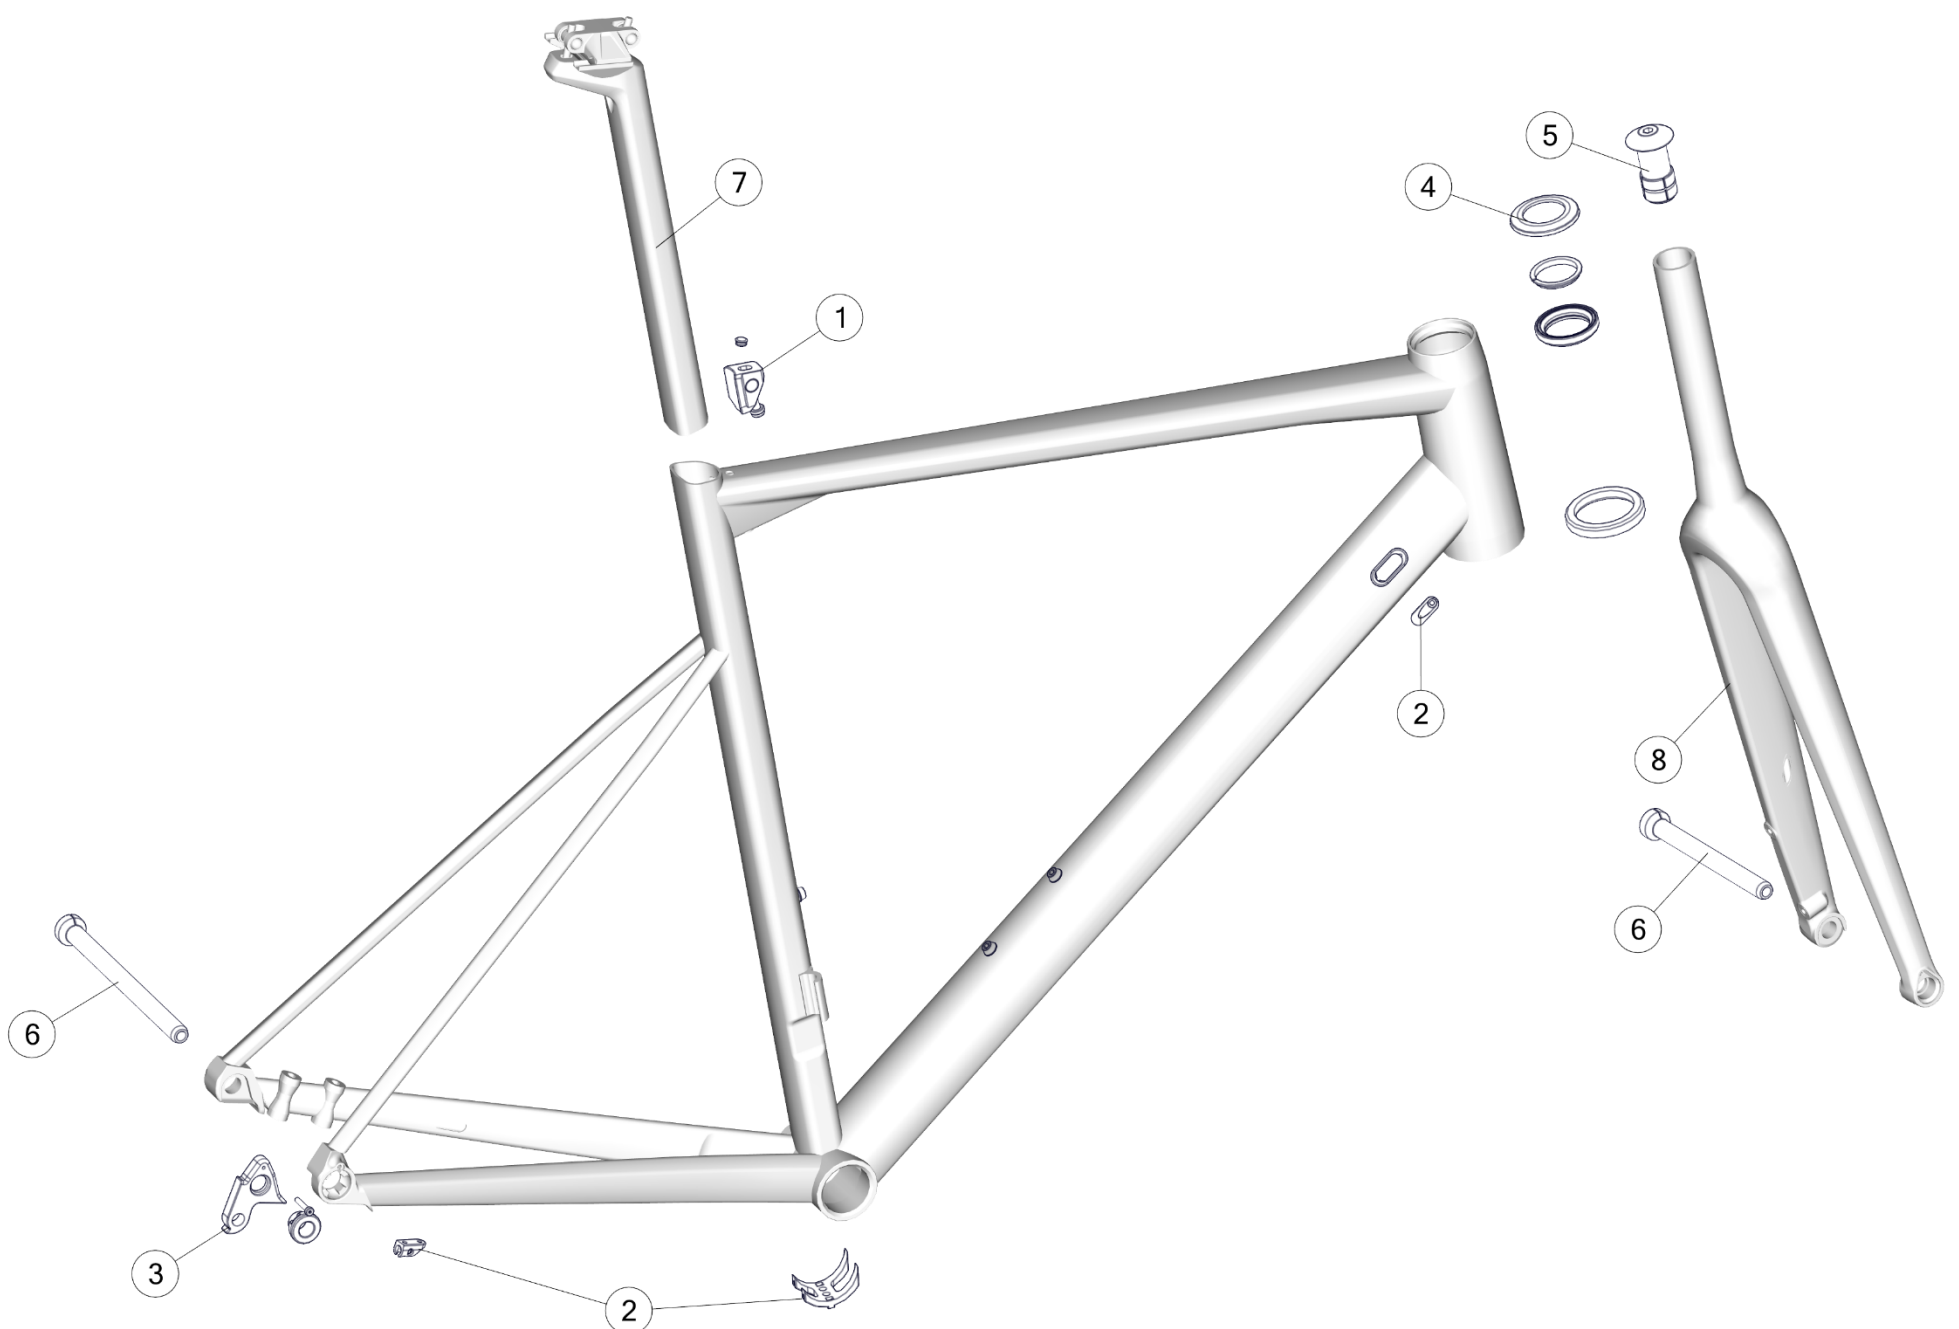

TEAMMACHINE ALR DISC

Pos. N°	Part N°	Part Name	Description
1	301631	Seatpost clamp #23	Black anodized
2	301665	Cable guide #21	Black
3	300679	Dropout #53	Sandblasted black anodized
4/5	301693	Teammachine ALR Headset & Expander	Black
6	301694	Thru axle kit #3	front & rear axle, 12x1mm
7	301897	teammachine SLR01 seatpost, 15mm offset	Stealth, 330mm
-	302073	ALR seatpost seal	
8	30001920	Fork ALR ONE MY22	pet wht red
8	30001921	Fork ALR TWO MY22	sil blk red