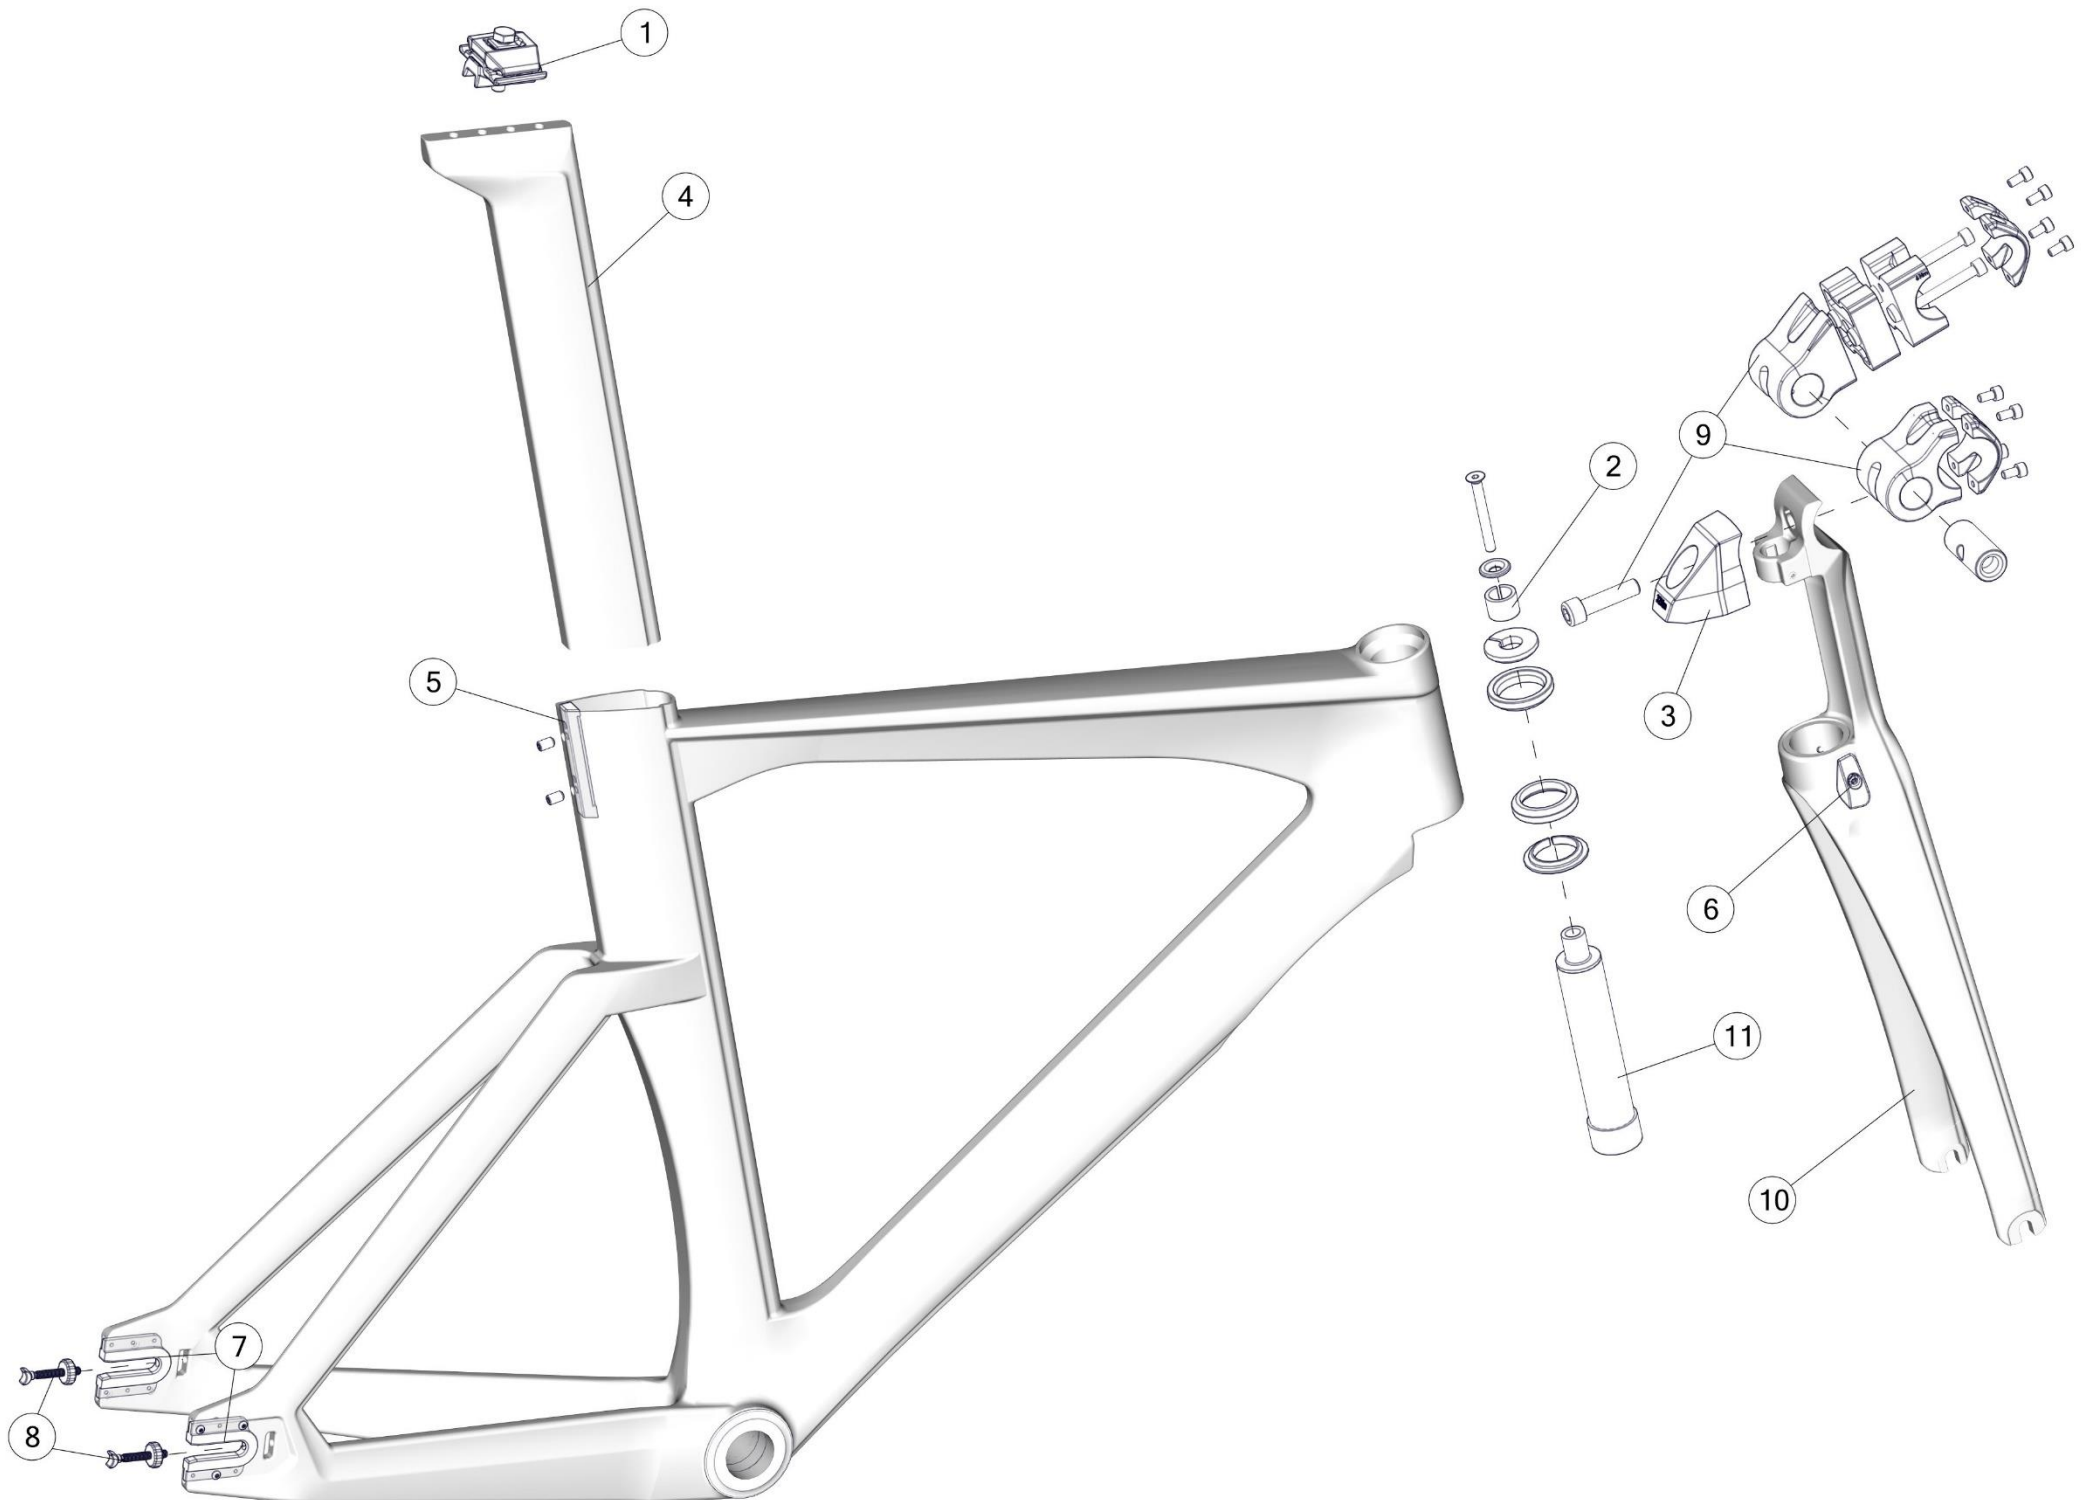

TRACKMACHINE TR01

Pos. N°	Part N°	Part Name	Description
1	212482	saddle clamp # 1 - black anodized	Black anodized
2	213709	Headset TM01	Black
3	219147	TR01 stem cover	Black
4	219148	TR01 seatpost	Black
5	219149	Seatpost clamp # 13	Black
6	219153	TR01 fork bumpers	Black
7	219154	Dropout # 46	Silver
8	219155	Axle adjuster # 3	Black
9	219156	TR01 stem kit	Sandblasted black anodized
10	219144	TR01 fork, small	Black
10	219145	TR01 fork, medium	Black
10	219146	TR01 fork, large	Black
11	219150	TR01 steerer tube, small	Black
11	219151	TR01 steerer tube, medium	Black
11	219152	TR01 steerer tube, large	Black