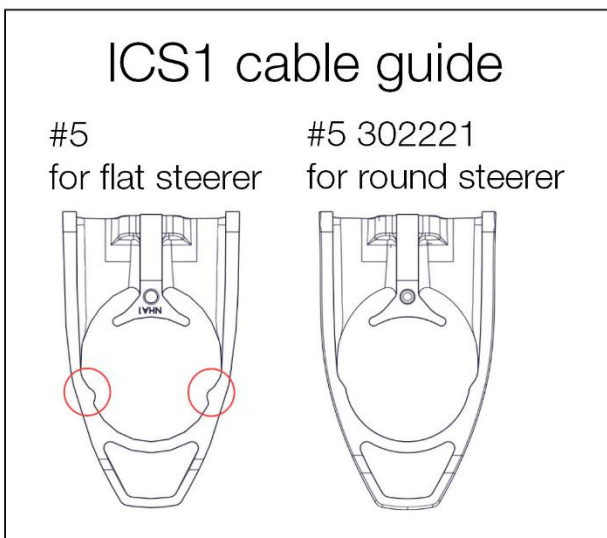

ICS1 & ICS0° STEM

Pos. N°	Part N°	Part Name	Description	Angle
1 - 14	300881	Stem ICS01, 90mm	Sandblasted / black anodized	-12.5°
1 - 14	300882	Stem ICS01, 100mm	Sandblasted / black anodized	-12.5°
1 - 14	300883	Stem ICS01, 110mm	Sandblasted / black anodized	-12.5°
1 - 14	300884	Stem ICS01, 120mm	Sandblasted / black anodized	-12.5°
1 - 14	300885	Stem ICS01, 130mm	Sandblasted / black anodized	
5	302221	Stem ICS01 Lower Stem Cover – Round Steerer*	To fit stem to round steerer forks	
5/ 6+7 (3 pair)	301281	ICS01 stem PA spacer kit	Polyamid	
3 - 13	301651	ICS01 stem part kit	Including all covers (#10)	
1 - 5, 8 - 11, 15	30001795	Stem ICS 0°, 55mm - p2p	w/o top cone or spacer including single mount	
1 - 5, 8 - 11, 15	30001796	Stem ICS 0°, 70mm - p2p		
1 - 5, 8 - 11, 15	30001797	Stem ICS 0°, 80mm - p2p		
1 - 5, 8 - 11, 15	30001798	Stem ICS 0°, 90mm - p2p		
1 - 5, 8 - 11, 15	30001799	Stem ICS 0°, 100mm - p2p		
14 - 17	301652	ICS01 Stem Faceplate, Garmin, Go Pro Mount	Polyamid Not suited for devices over 100g!	
15,16,18	30000718	Alloy Computer Mount for ICS2 and ICS01 Stems with Wahoo and Garmin inserts, including Single and Double Alloy brackets	Aluminium	

*Attention: #302221 does not fit with ICS0° stem!

ICS1

ICS0°