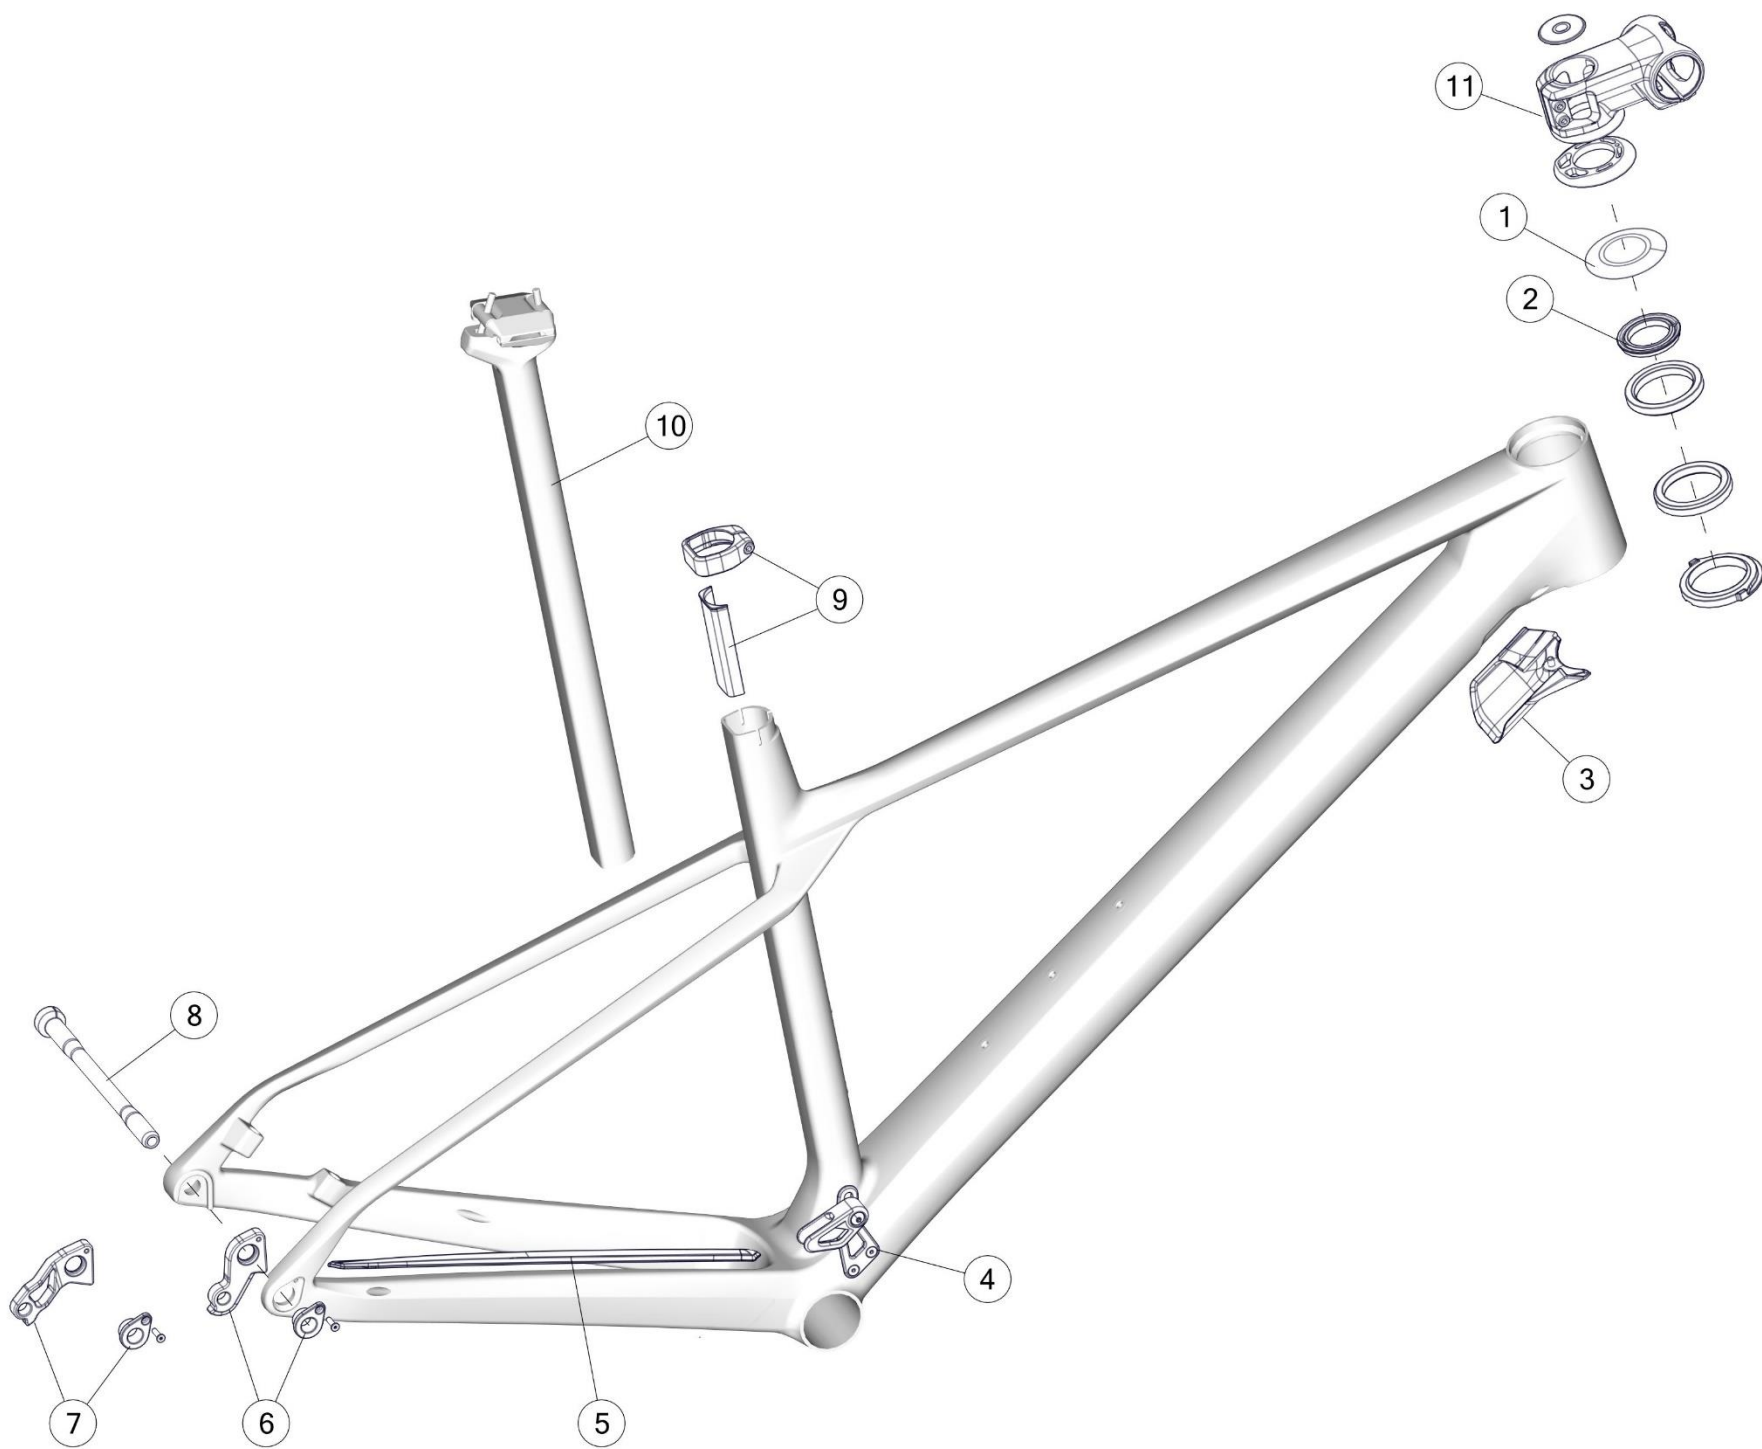

TWOSTROKE 01

Pos. N°	Part N°	Part Name	Description
1	30000703	Topcone Standard Stem Fourstroke 01, Twostroke 01	Topcone for round spacers/stems
2	301737	Fourstroke 01 headset	Crown race, bearings, compression ring
3	30000710	Fork Stopper Twostroke 01	
4	30000712	Chain Guide Twostroke 01	
5	301741	Fourstroke 01 chainstay protector	
6	301701	Dropout #65	Standard (Shimano/Sram)
7	301702	Dropout #66	Direct mount (Shimano only)
8	301769	Thru axle kit #6	
9	30000711	Seatpost Adapter (D-Shape to 27.2 round) and Seatpost Clamp for Twostroke 01	including adapter for round seatpost
10	30001805	Seatpost RM01 0mm OFFSET - p2p	0mm offset, 430mm
11	301713006925	Stem MSM01 Stealth 50mm	including top cap, top cap bolt and topcones for Fourstroke/ Twostroke (Ø55mm) and Agonist/ Speedfox (Ø 49.5mm)
11	301713006926	Stem MSM01 Stealth 60mm	
11	301713006927	Stem MSM01 Stealth 70mm