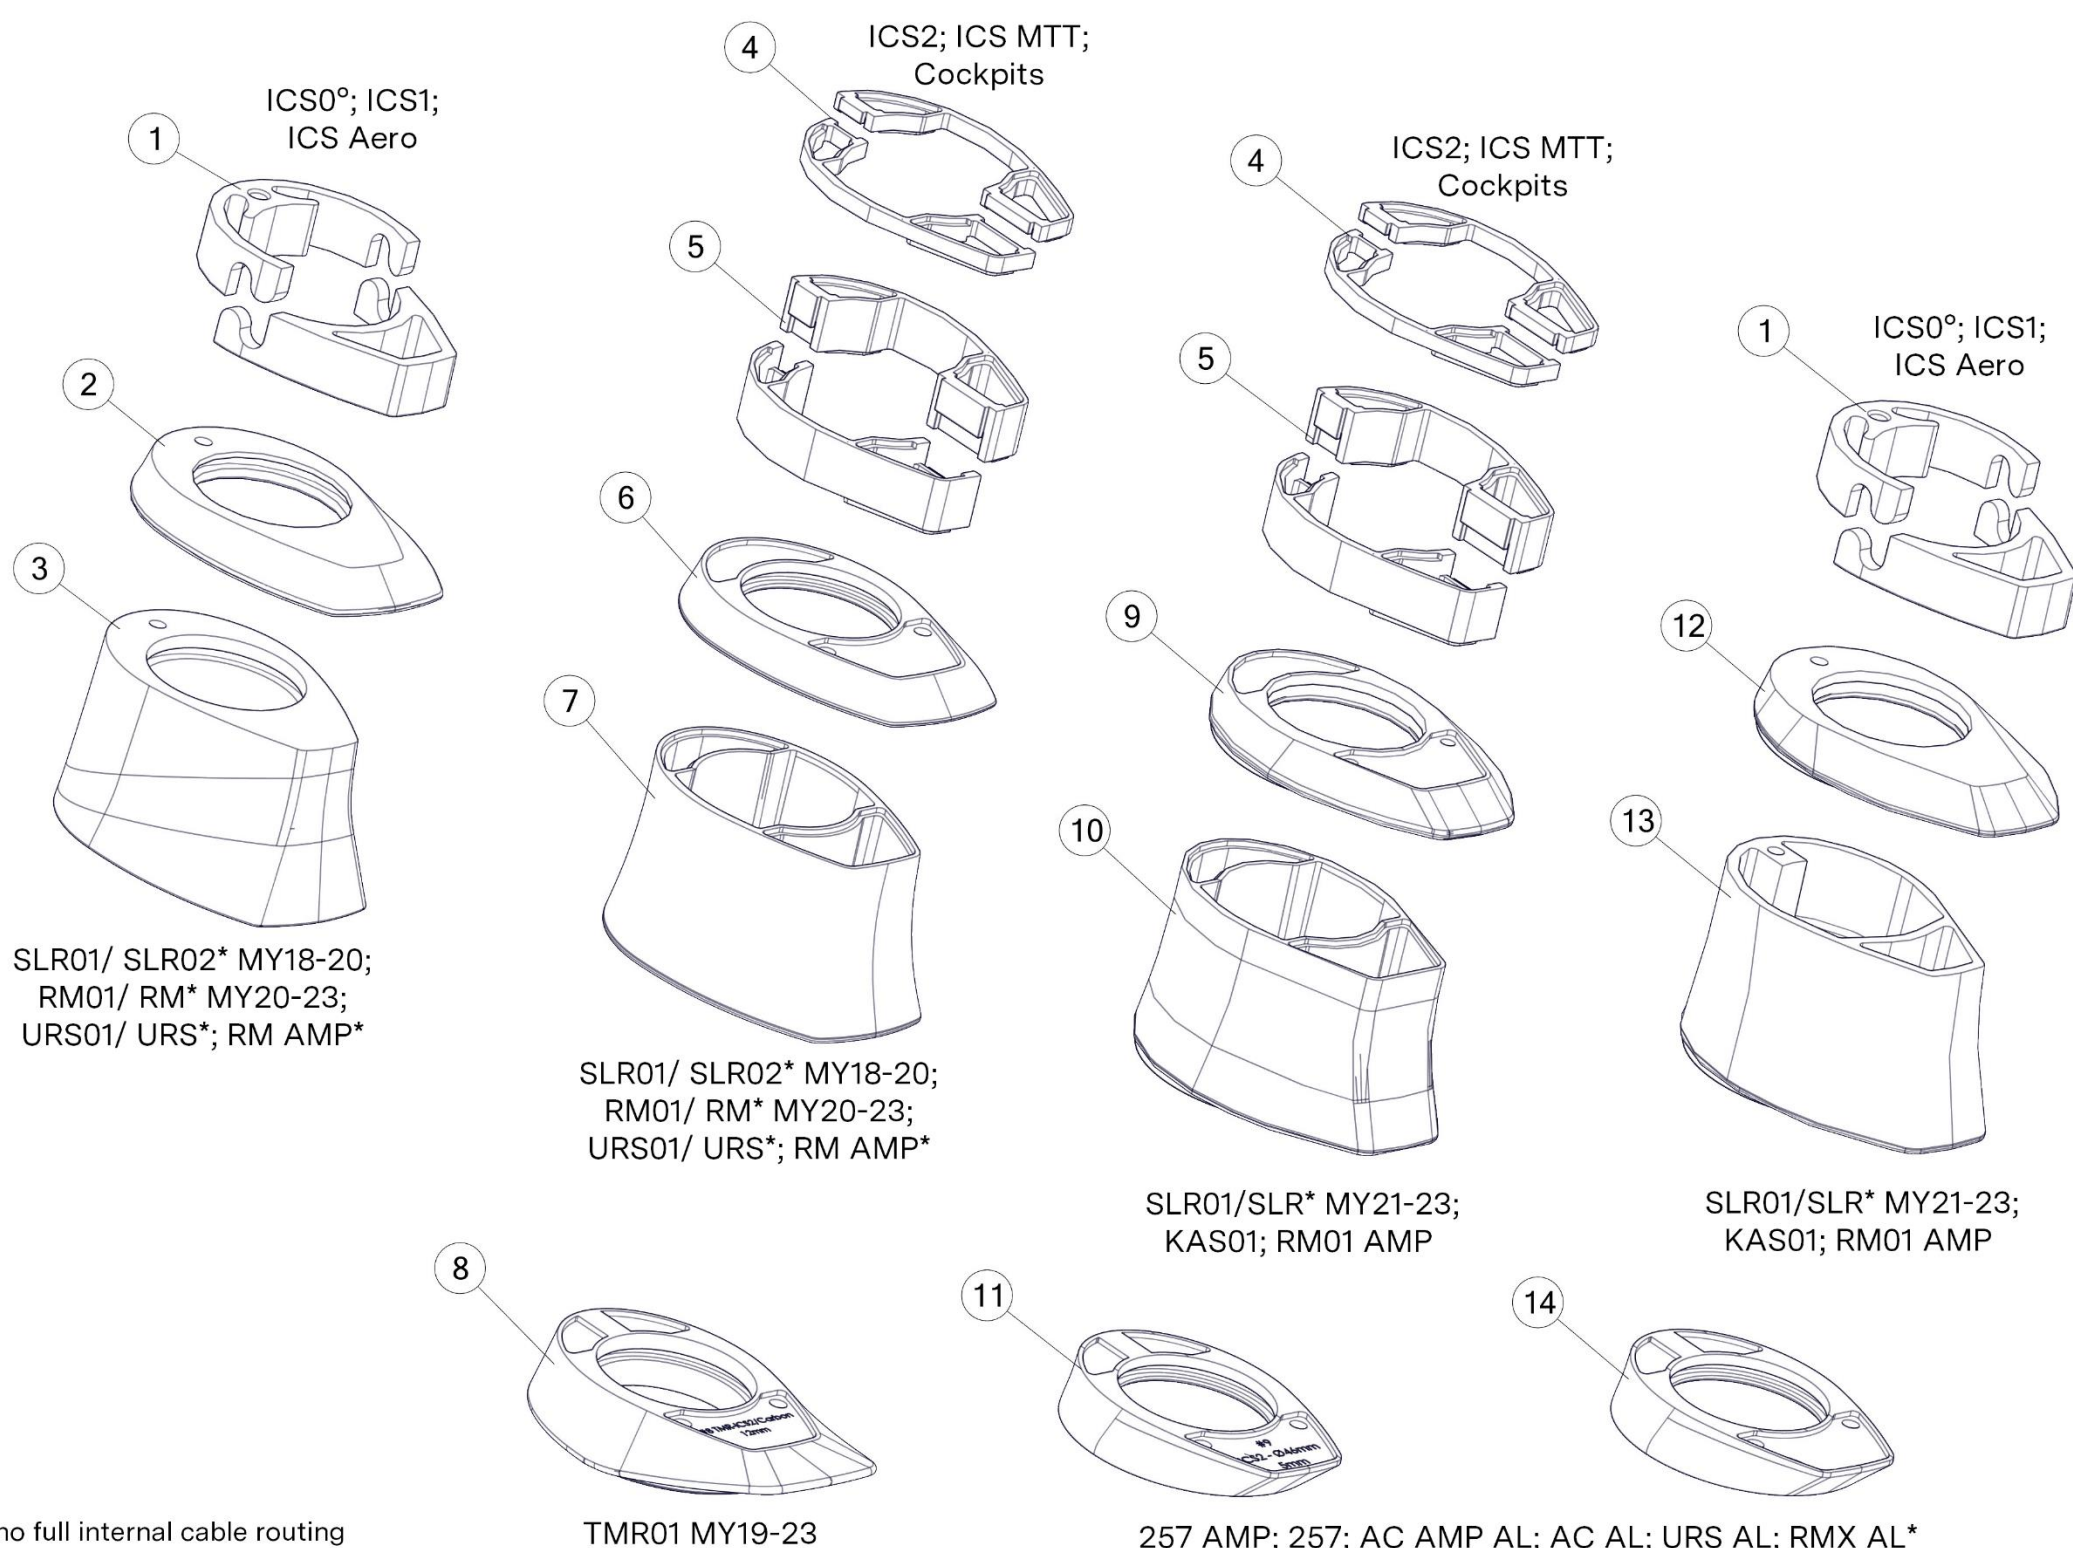

* no full internal cable routing

*no full internal cable routing