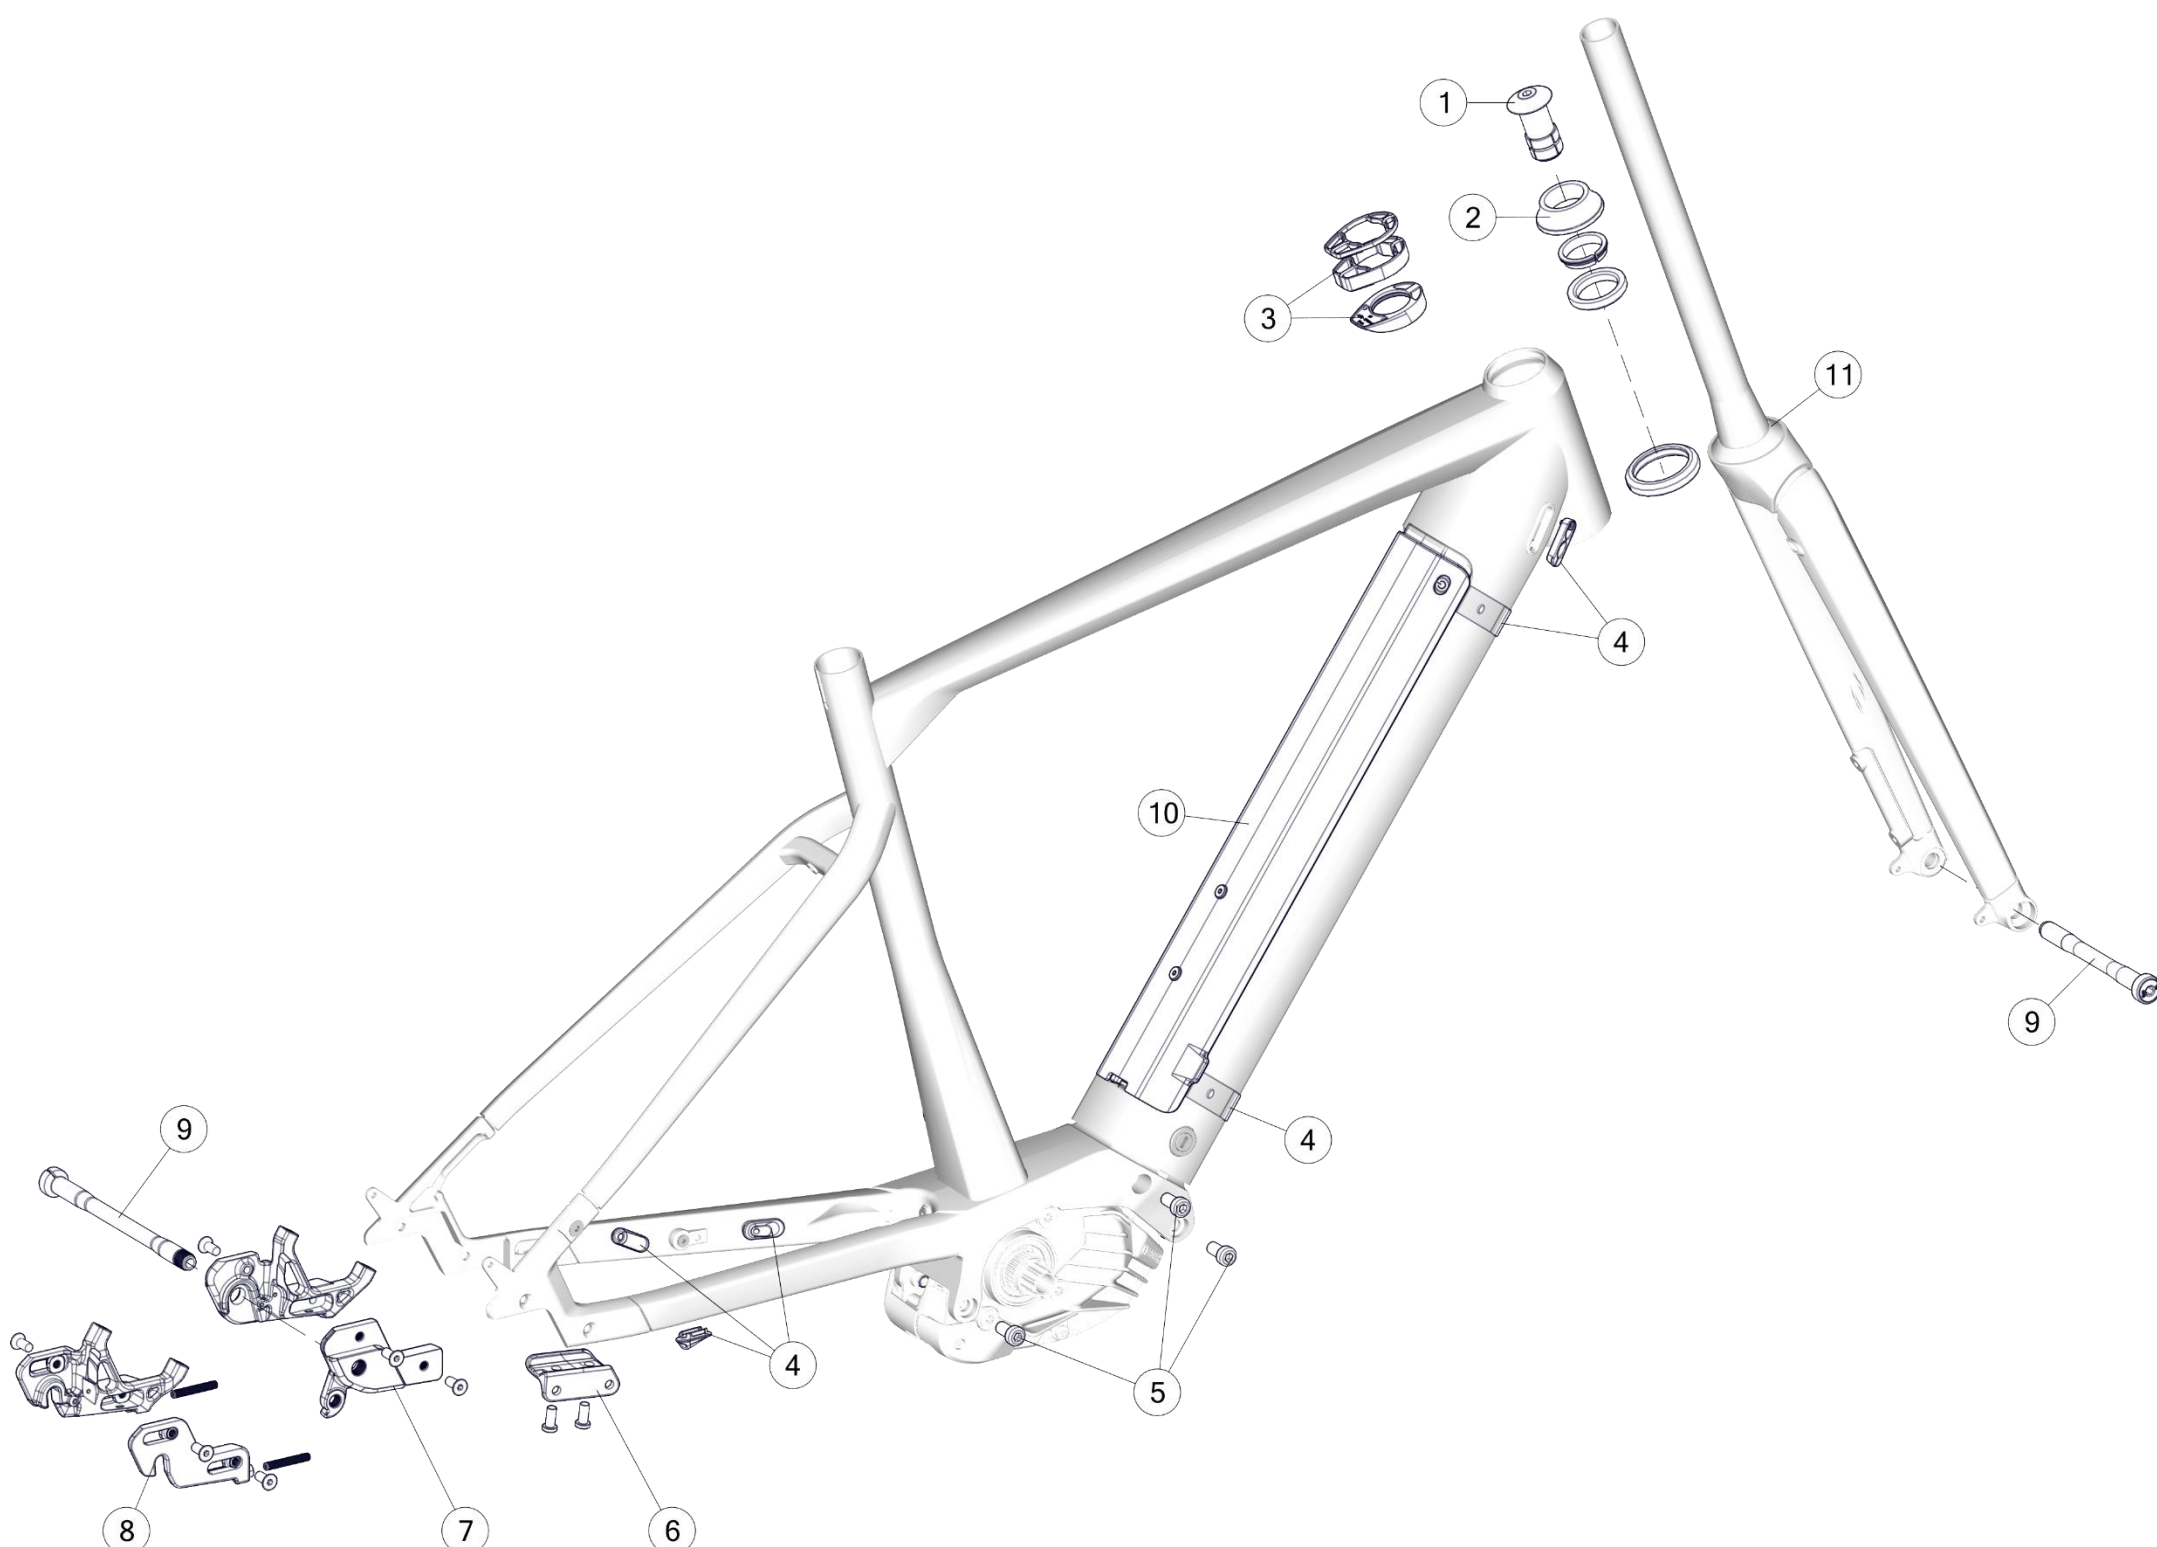

257 / ALPENCHALLENGE AMP AL

Pos. N°	Part N°	Part Name	Description
1	300683	Expander #5	
2	30002030	Headset 257/AC/URS/RMX AL MY22	
3	30002039	Topcone Set ICS2, round 257 AMP (3x10mm, 2x3mm spacers) - p2p	to fit ICS MTT stems on 257 AMP
4	302098	Cable guide #25	
5	301244	Motor bolts	6x M8x16mm
6	30004833	257 AMP Kickstand mount MY23	
7	30001763	Dropout #78 - RD	
8	30001764	Dropout #79 - IGH	
9	30002031	Axle kit #9	
10	30001762	Battery Cover - AMP 257/AC AL	
-	30003194	257 AMP Fender/Rack Kit w/Bolts	Orange
11	30004085	FK 257/ AC AMP ready to paint	ready to paint, flat mount

11	30001855	Fork 257 AMP ONE MY23	blu blu blu, flat mount
11	30001856	Fork 257 AMP TWO MY23	snd snd snd, flat mount
11	30001857	Fork AC AMP AL ONE MY23	blu red red, flat mount