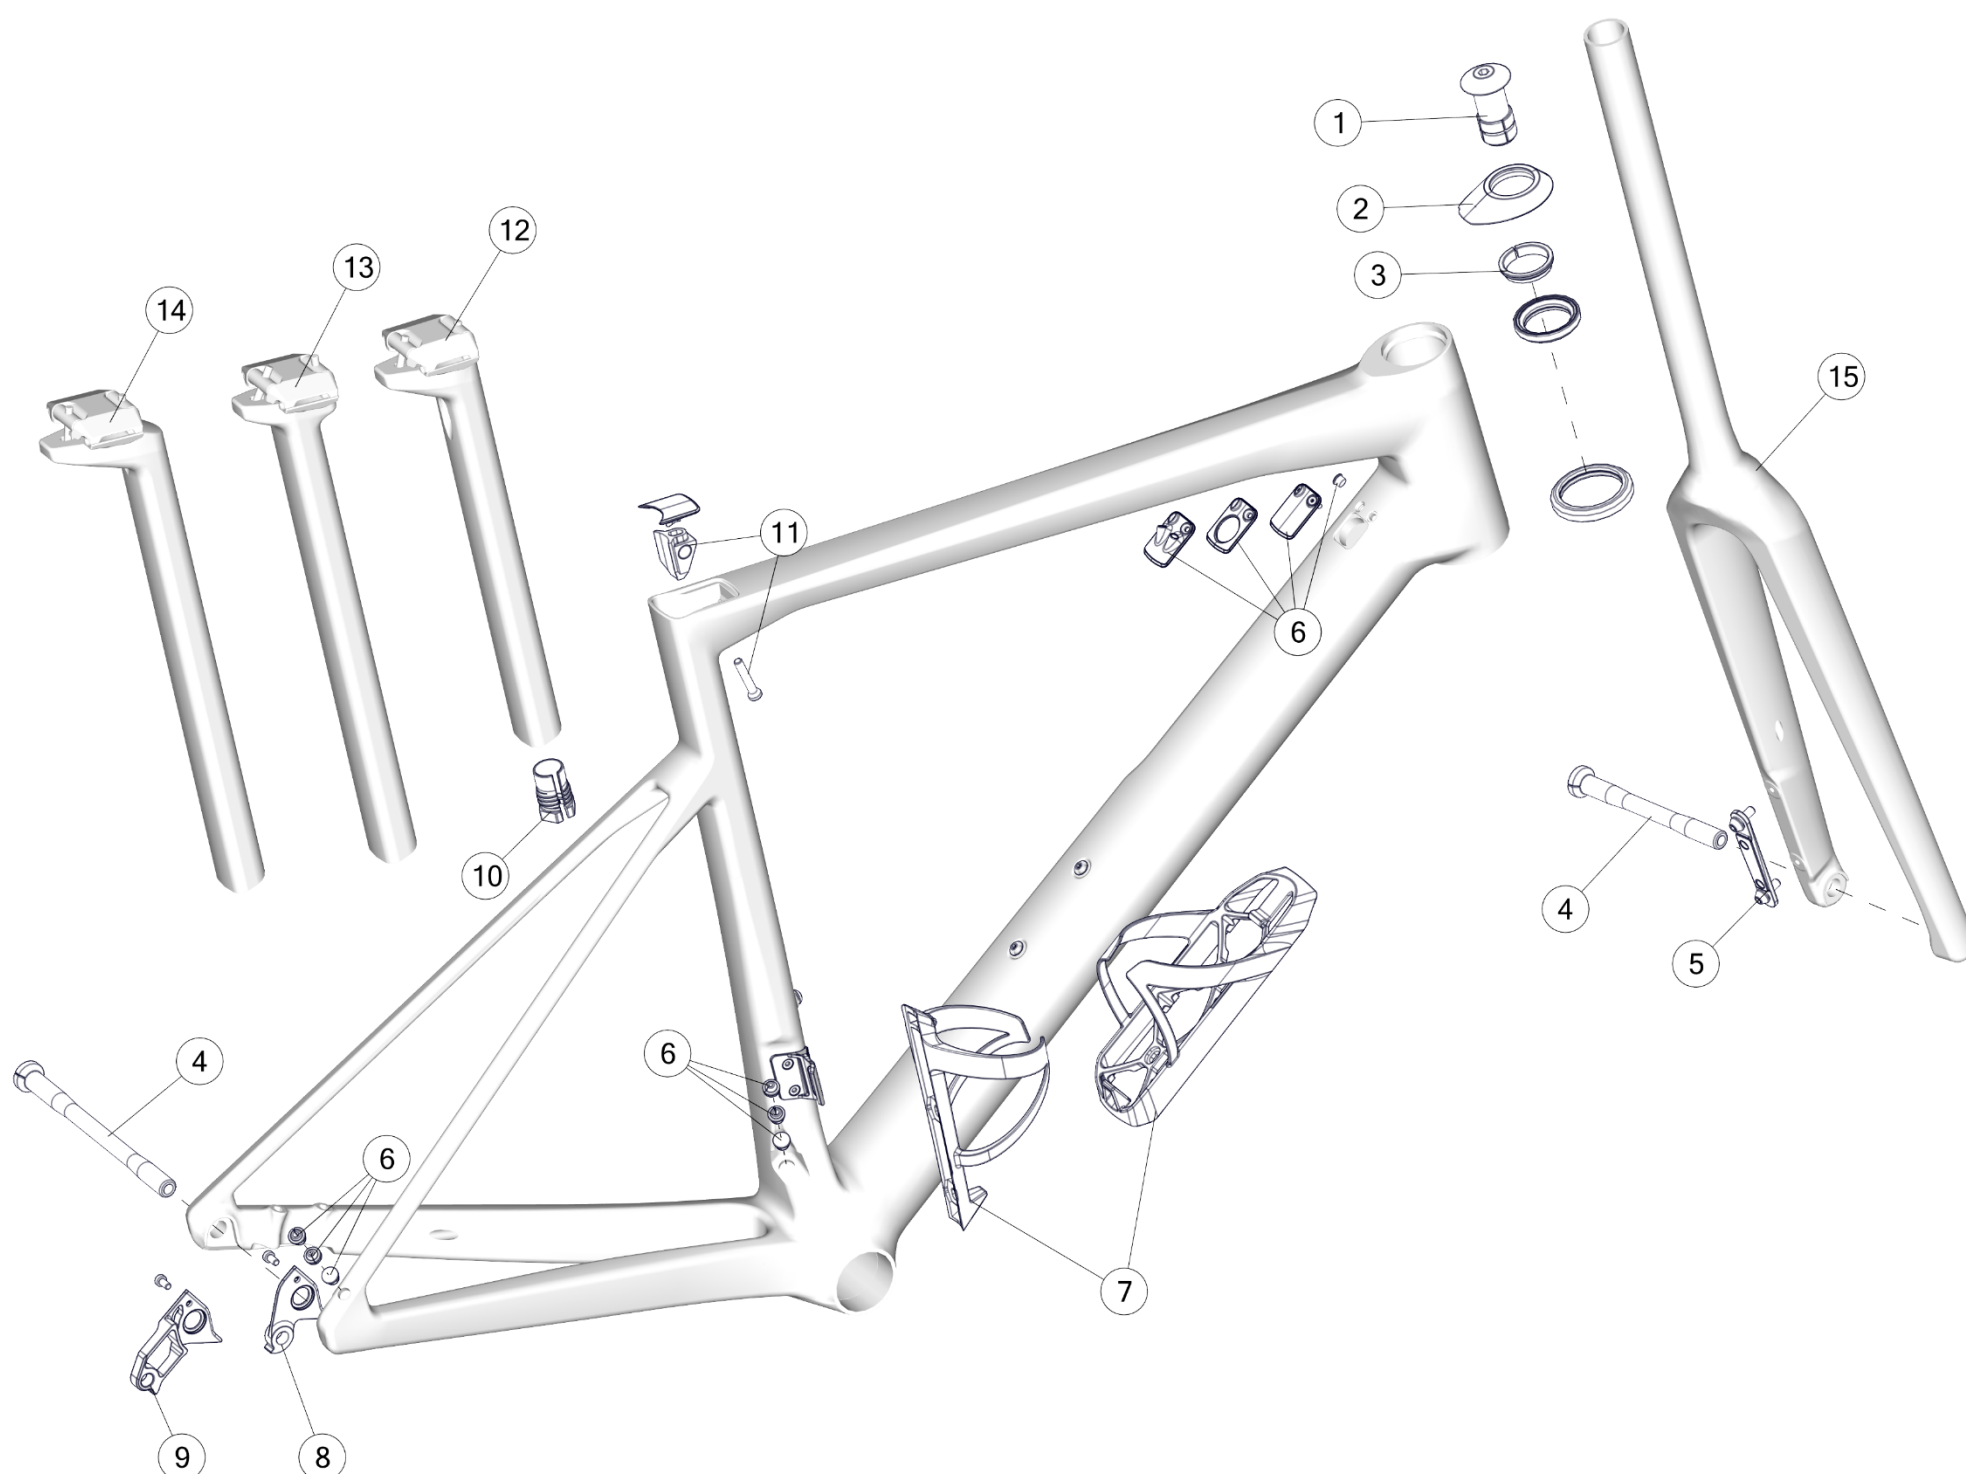

TEAMMACHINE SLR

Pos. N°	Part N°	Part Name	Description
1	213682	Expander #2	
2	30000811	Topcone MY21 SLR for Round Steerer fork	
3	30000704	Headset Teammachine SLR01 / SLR	Headset w/o top cone
4	30000699	Stealth Axles Set Teammachine SLR01/SLR	
5	30000714	Brake Mount Adapter SLR01 / SLR	
6	30000713	Cable Guide Teammachine SLR downtube (Mechanical, Shimano Di2, Sram eTap)	for mechanical, Di2 and wireless
7	30000698	Aerocore Bottle Cages Set	
8	30000700	Dropout for Teammachine SLR01/SLR (Sram/Campagnolo/Shimano classic mount)	Standard (Shimano/Sram/Campa)
9	30000701	Dropout for Teammachine SLR01/SLR (Shimano direct mount)	Direct mount (Shimano only)
10	212500	Internal Battery Adapter	for S/P with foam core
10	219532	Battery adapter, compliance post	for S/P without foam core
11	30000702	Seatpost Clamp Teammachine SLR01 / SLR	incl. Both cover for all frame sizes
12	30000742	Seatpost SLR01 15mm OFFSET - p2p	stealth
13	30000741	Seatpost SLR01 0mm OFFSET - p2p	stealth
14	30000743	Seatpost SLR01 30mm OFFSET - p2p	Stealth
15	30004168	Fork Teammachine SLR ready to paint 47-51 MY23	ready to paint
15	30004169	Fork Teammachine SLR ready to paint 54-61 MY23	ready to paint