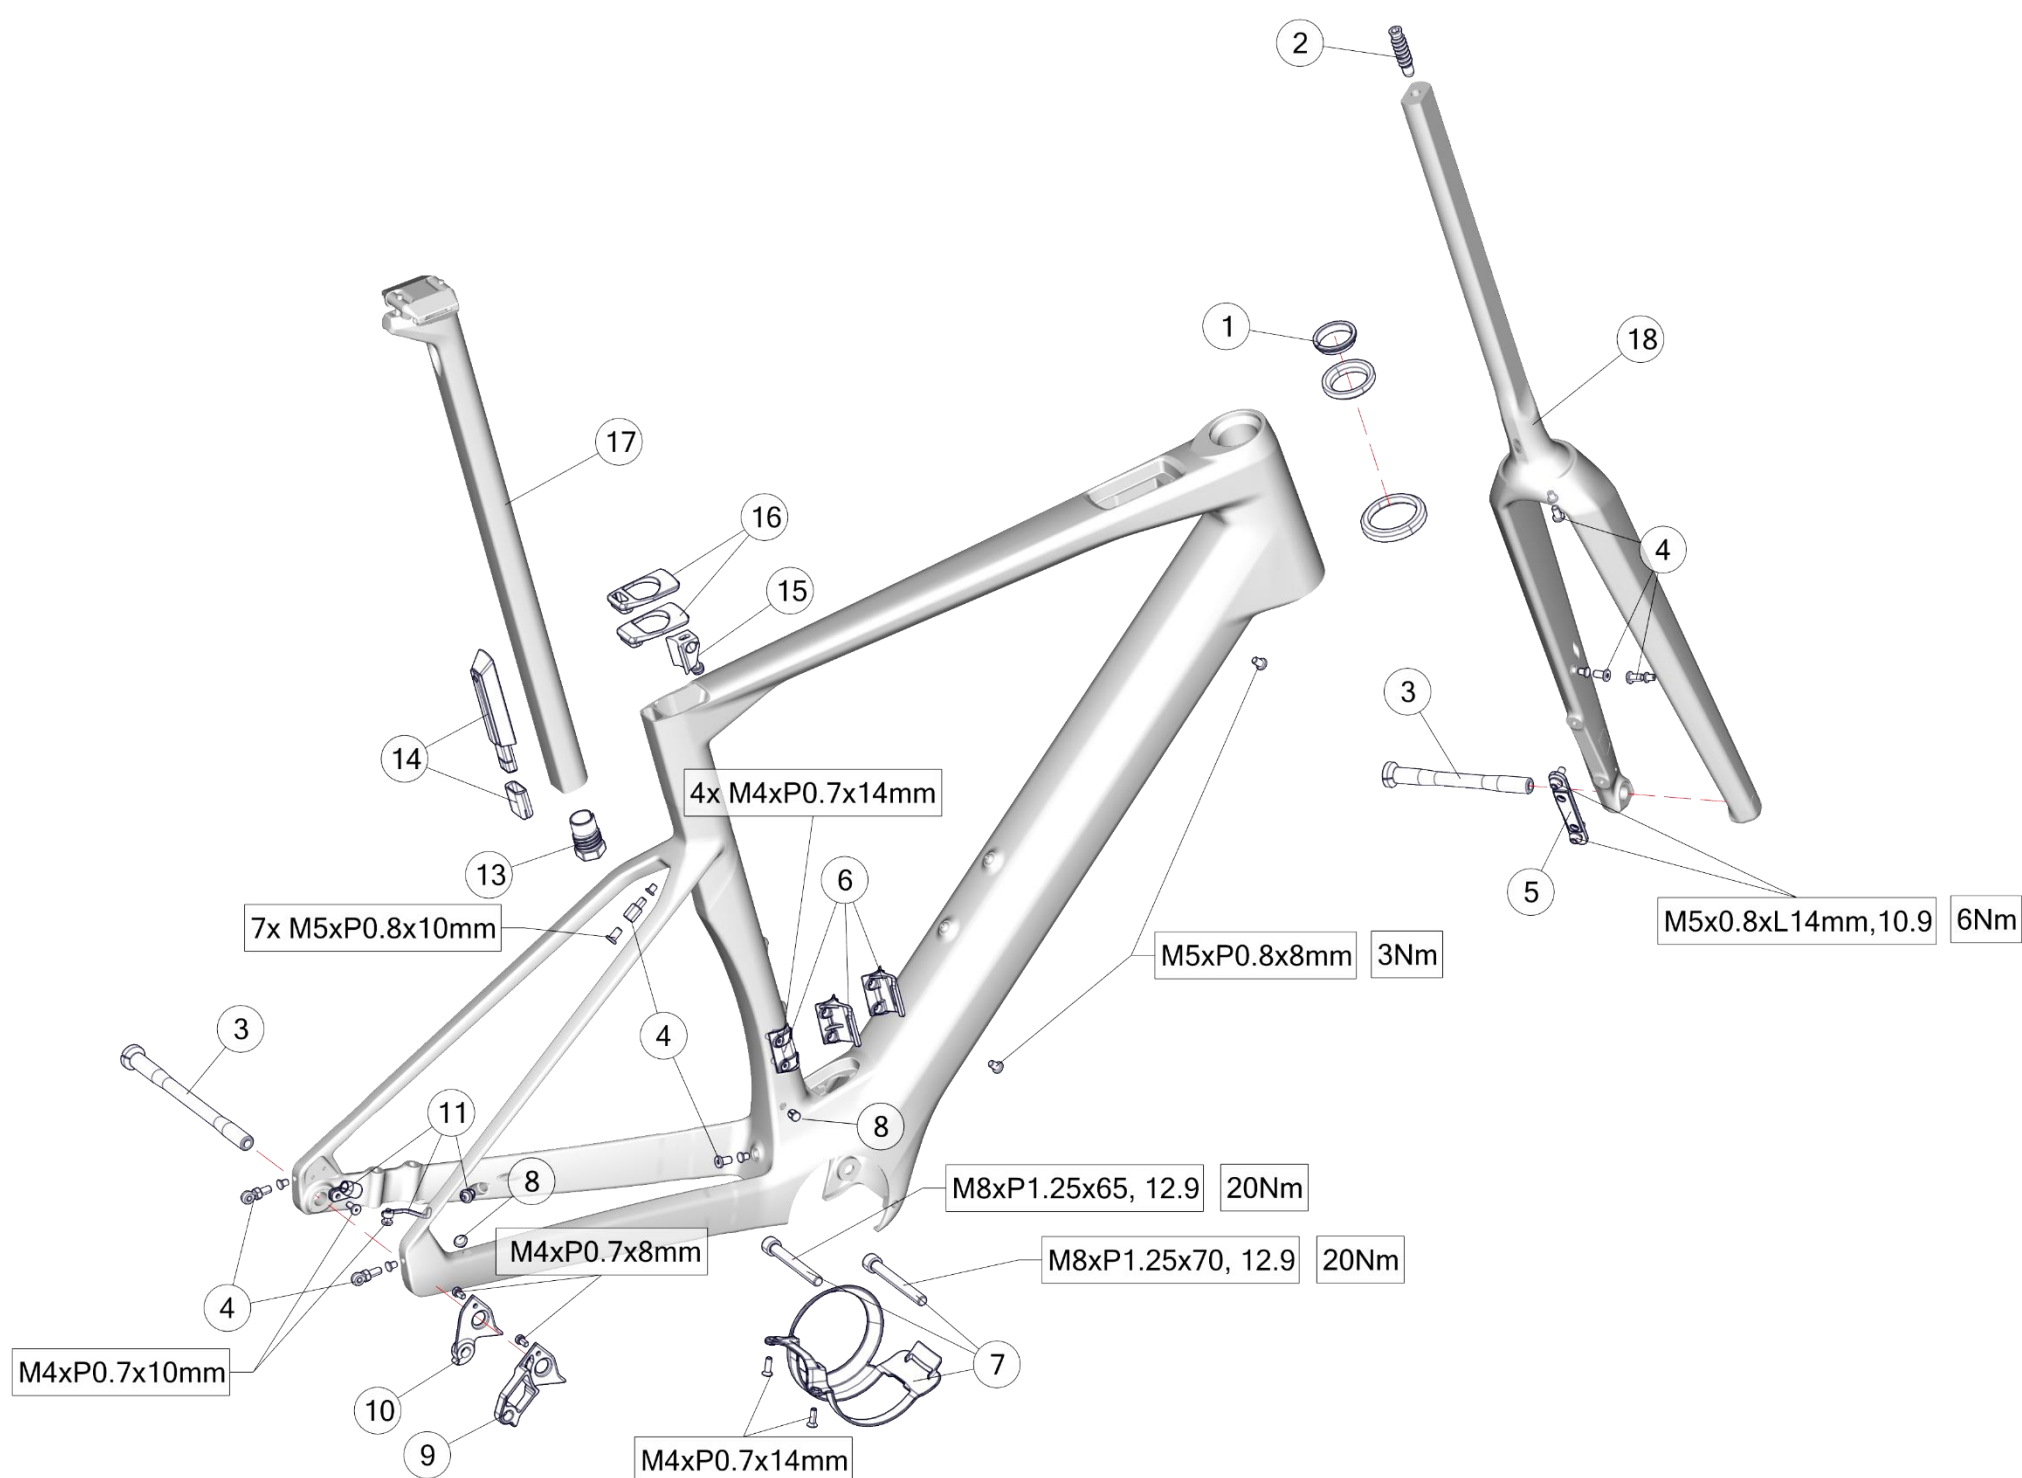

ROADMACHINE 01 AMP

Pos. N°	Part N°	Part Name	Description
1	30000704	Headset Teammachine SLR01 / SLR	
2	300695	ICS Carbon Disc Fork Topcap	
3	30000699	Stealth Axles Set Teammachine SLR01/SLR	
4	30004273	Roadmachine 01 AMP Fender Mount Kit	
6	30004268	Roadmachine 01 AMP FD Hanger + Cover	
7	30004269	Roadmachine 01 AMP Drive unit cover	
8	212492	Di2 Plug kit # 3	10 pcs/set
9	30000701	Dropout for Teammachine SLR01/SLR (Shimano direct mount)	Direct mount (Shimano only)
10	30000700	Dropout for Teammachine SLR01/SLR (Sram/Campagnolo/Shimano classic mount)	Standard (Shimano/Sram/Campa)
11	30004270	Roadmachine 01 AMP Speed sensor mount	
-	30004271	Roadmachine 01 AMP Speed Sensor Magnet	
14	30004272	Roadmachine 01 AMP Rear light	
-	TBD	AMP Rear Light Connector	5 pcs/set
-	30005558	Roadmachine 01 AMP Higo Connector	5 pcs/set
15	30004265	Seatpost clamp No. 32	
16	30004267	Roadmachine 01 AMP Seatpost seal	
17	30001805	Seatpost RM01 0mm OFFSET - p2p	0mm offset, 430mm
17	30001806	Seatpost RM01 15mm OFFSET - p2p	15mm offset, 430mm
18	30004263	Flat Steerer Fork Roadmachine 01AMP ready to paint 47-51	
18	30004264	Flat Steerer Fork Roadmachine 01 AMP ready to paint 54-61