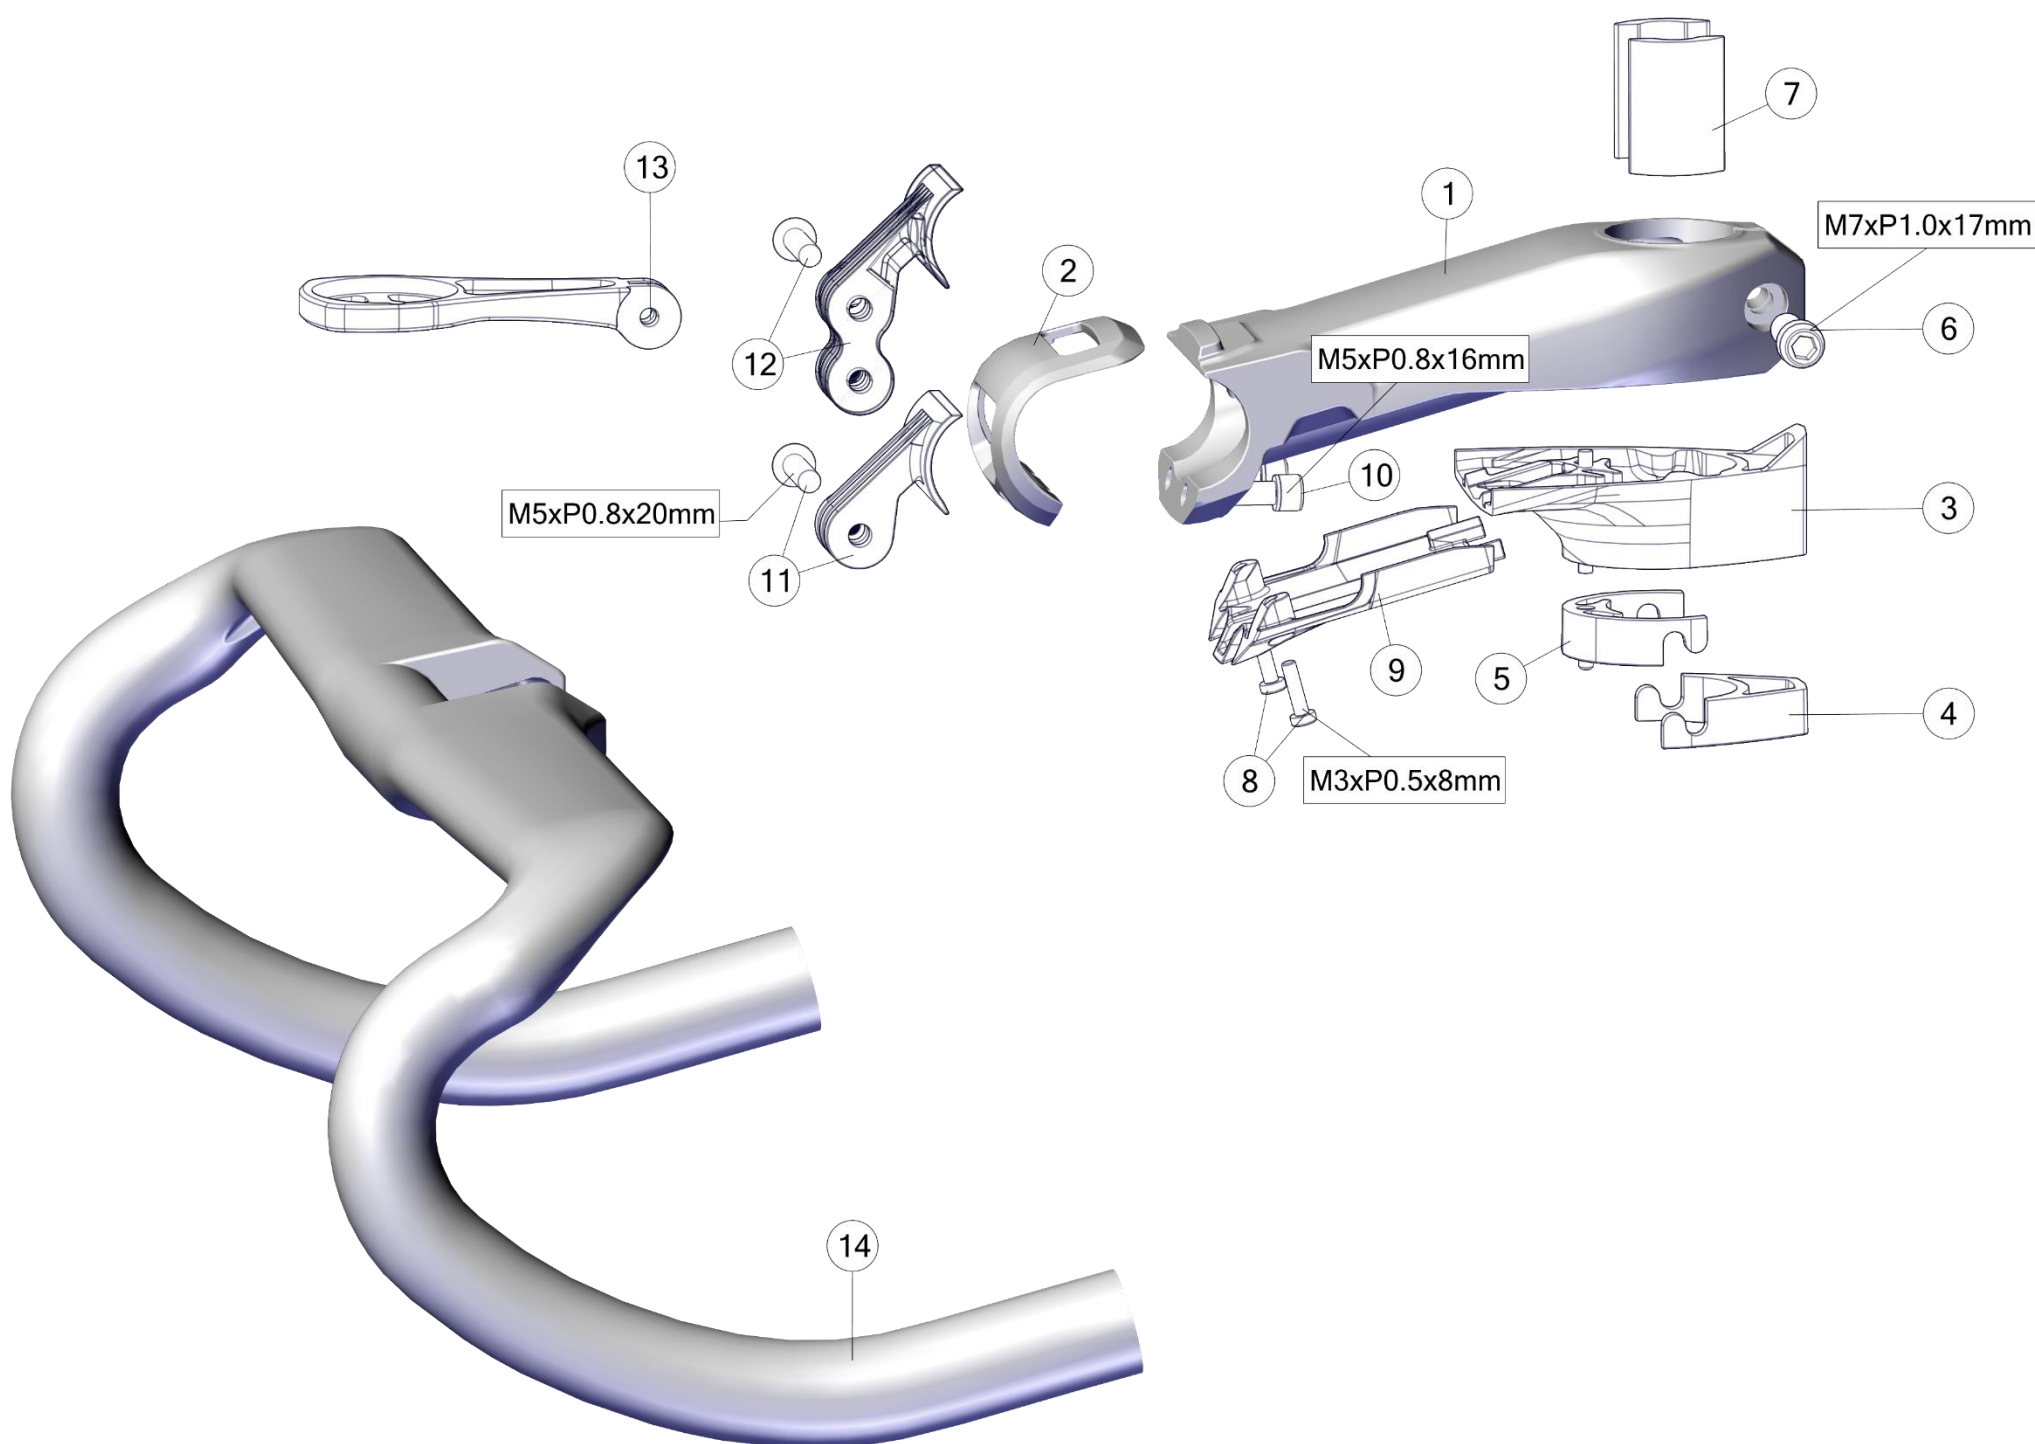

*Attention: #302221 does not fit with ICS0° stem!

ICS1 cable guide options

#5
for flat steerer

#5 302221
for round steerer

ICS AERO STEM & HANDLEBAR

Pos. N°	Part N°	Part Name	Description	Angle		
1 - 3, 6 - 11	30001791	STEM ICS Aero 100mm - p2p	w/o top cone or spacer including single mount	-15°		
1 - 3, 6 - 11	30001792	STEM ICS Aero 110mm - p2p		-15°		
1 - 3, 6 - 11	30001793	STEM ICS Aero 120mm - p2p		-15°		
1 - 3, 6 - 11	30001794	STEM ICS Aero 130mm - p2p		-15°		
2 - 10	301666	ICS Aero stem part kit				
11,12,13	30000719	Alloy Computer Mount for ICS Aero Stems with Wahoo and Garmin inserts, including Single and Double Alloy brackets	Aluminium			
					Drop	Reach
14	302068008091	Handlebar ICS AERO 400mm - p2p	400mm, stealth		122mm	64mm
14	302068008092	Handlebar ICS AERO 420mm - p2p	420mm, stealth, ca. 232g		122mm	64mm
14	302068008093	Handlebar ICS AERO 440mm - p2p	440mm, stealth		122mm	64mm
14	302081008105	Handlebar ICS AERO TEAM Stealth 400mm	400mm, stealth		126mm	80mm
14	302081008106	Handlebar ICS AERO TEAM Stealth 420mm	420mm, stealth		126mm	80mm
14	302081008107	Handlebar ICS AERO TEAM Stealth 440mm	440mm, stealth		126mm	80mm
	30000749	ICS Aero Clip-On Extensions				