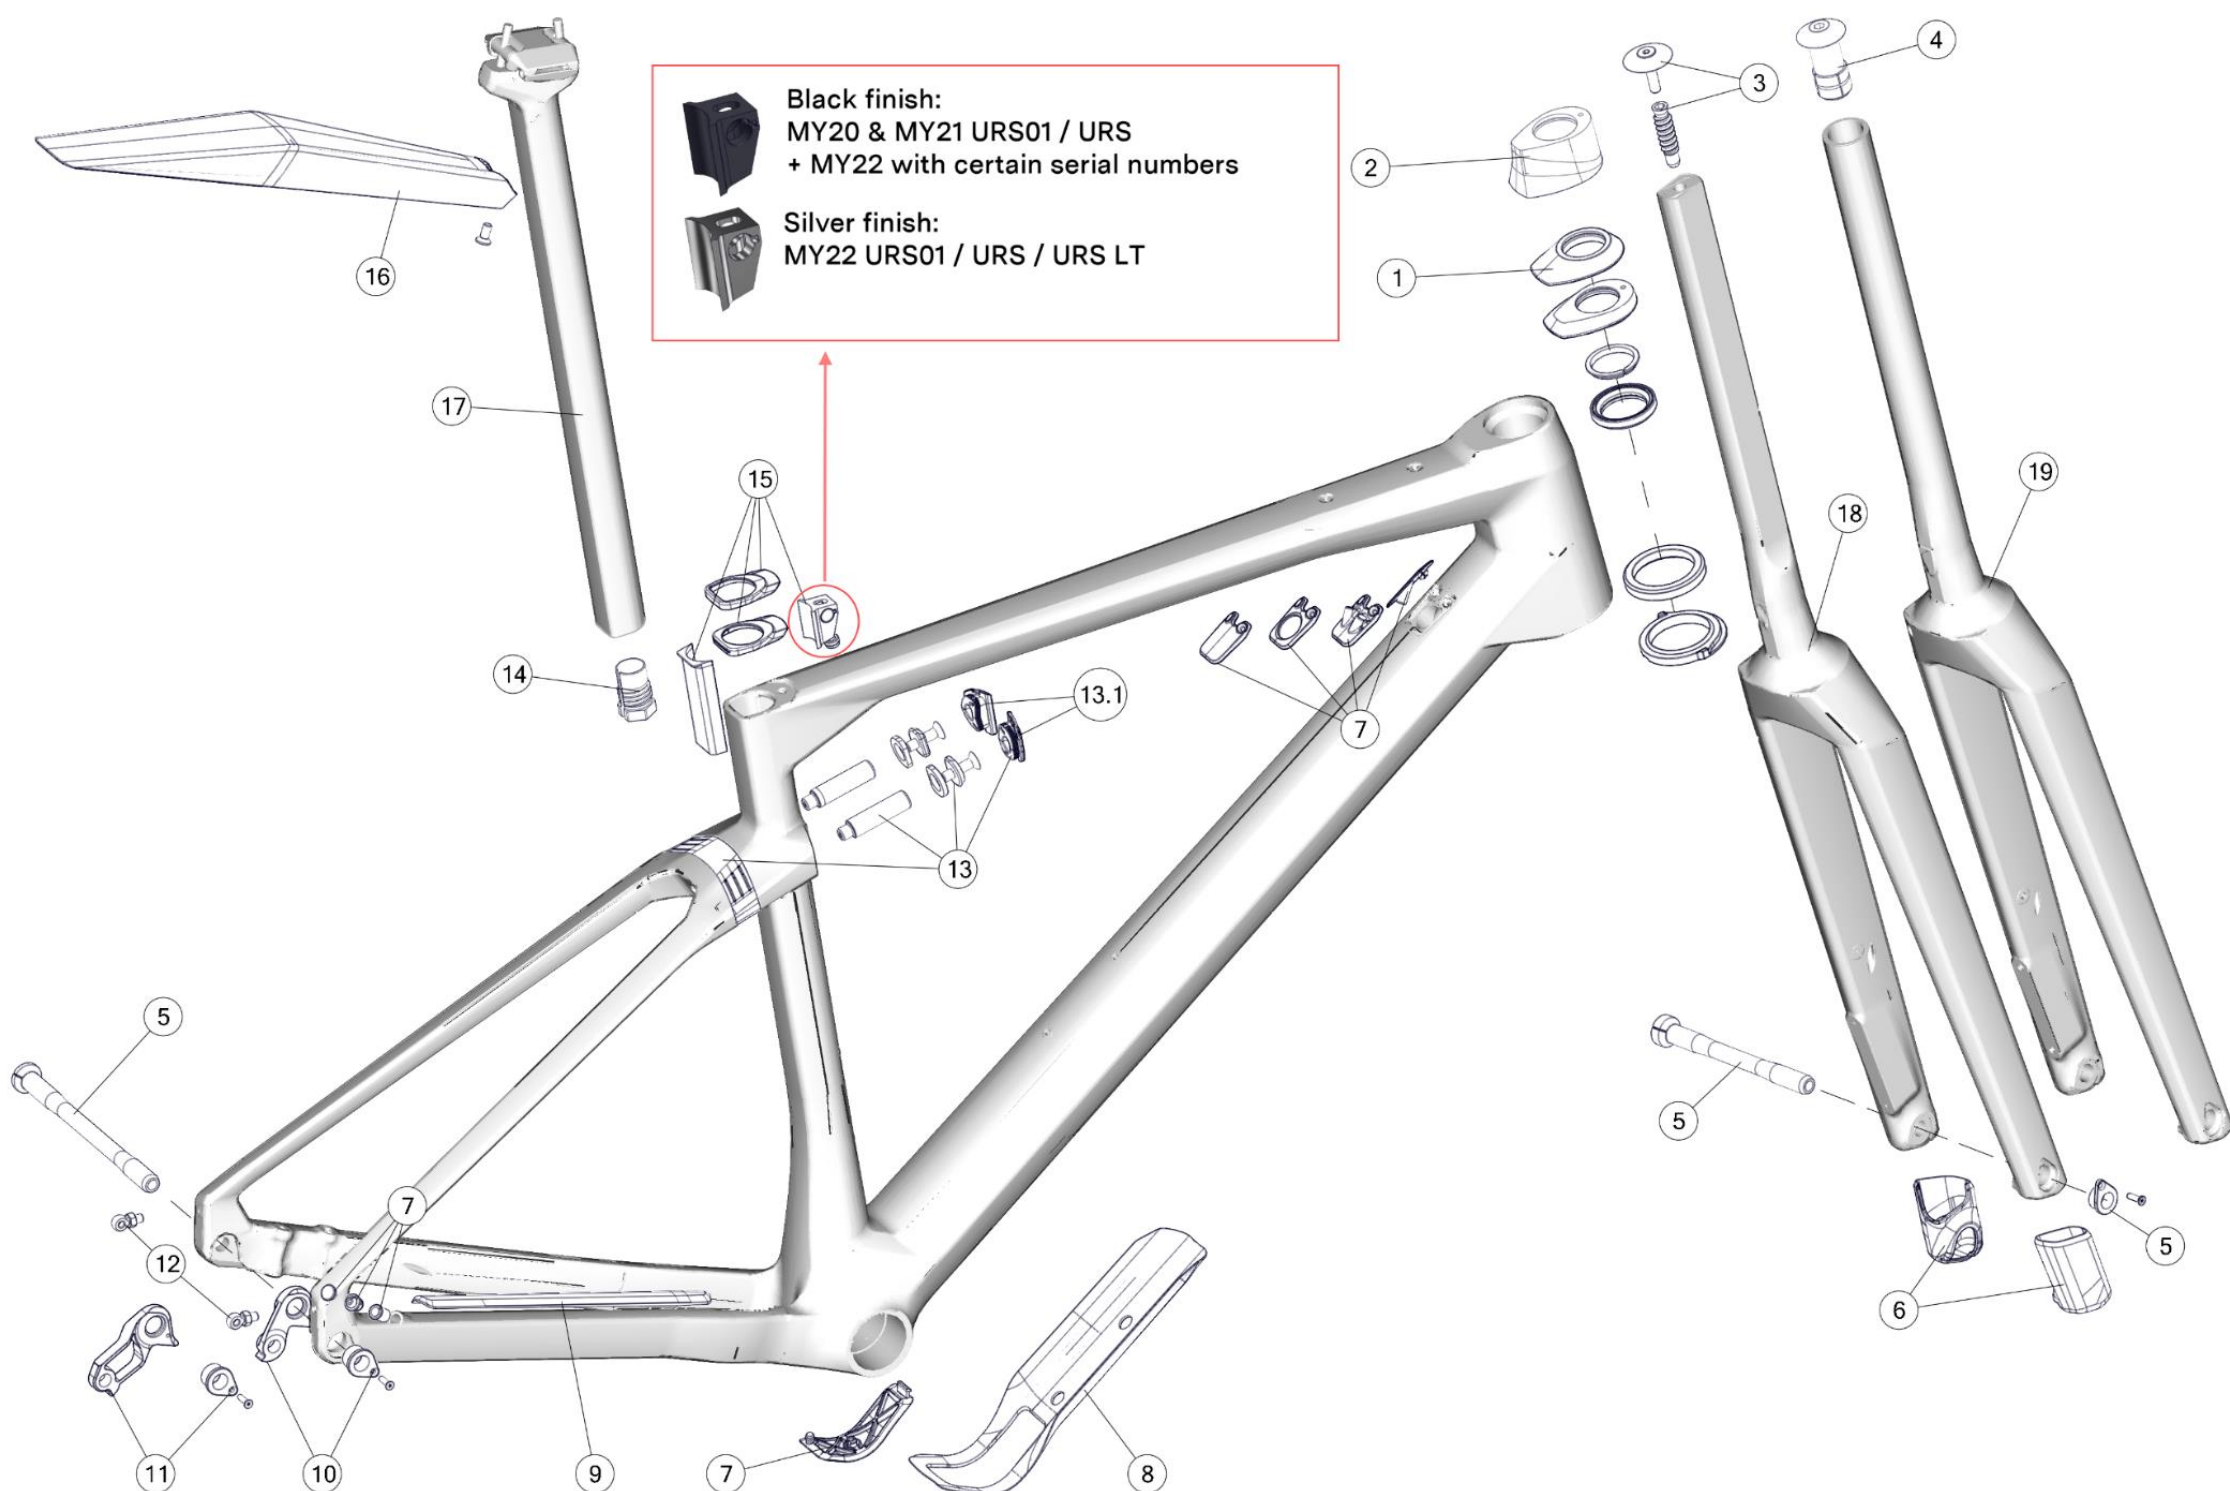

URS01 / URS / URS LT

Pos. N°	Part N°	Part Name	Description
1+3	302090	Headset URS	incl. low topcones for flat and round steerer fork
2	302084	Topcone ICS high 32 mm	for flat steerer only
3	300695	ICS Carbon Disc Fork Topcap	
4	213682	Expander #2	
5	301628	Thru axle kit #1	front & rear axle, 12x1mm
6	30001765	URS Rock Socks	black rubber
7	302087	Cable guide #24	mechanic/ electronic
8	302089	URS D/T Protector	black rubber
9	302171	URS chainstay protector	black rubber
10	301092	Dropout #58	Standard (Shimano/Sram)
11	301093	Dropout #59	Direct mount (Shimano only)
12	216673	Fender mount	Silver
13	302088	URS MTT kit	
13.1	30000879	URS MTT CVR	4 pcs/set
14	212500	Internal Battery Adapter	
15	302086	Seatpost clamp #25*	Black finish. Incl. round seatpost adapter, MY21
15	30002100	Seatpost clamp #30	Silver finish. Incl. round seatpost adapter, MY22
15.1	30003217	URS Seat Tube Seal	3x D-shape, 2x dropper post
16	302085	D-fender mudguard	
17	30001805	Seatpost RM01 0mm OFFSET - p2p	0mm offset, 430mm
18	30004197	Flat Steerer Fork Unrestricted 01 ready to paint S/M MY23	ready to paint
18	30004198	Flat Steerer Fork Unrestricted 01 ready to paint L/XL MY23	ready to paint
19	30004199	Round Steerer Fork Unrestricted ready to paint MY23	ready to paint

* Fits on MY22 & 23 URS with certain serial numbers