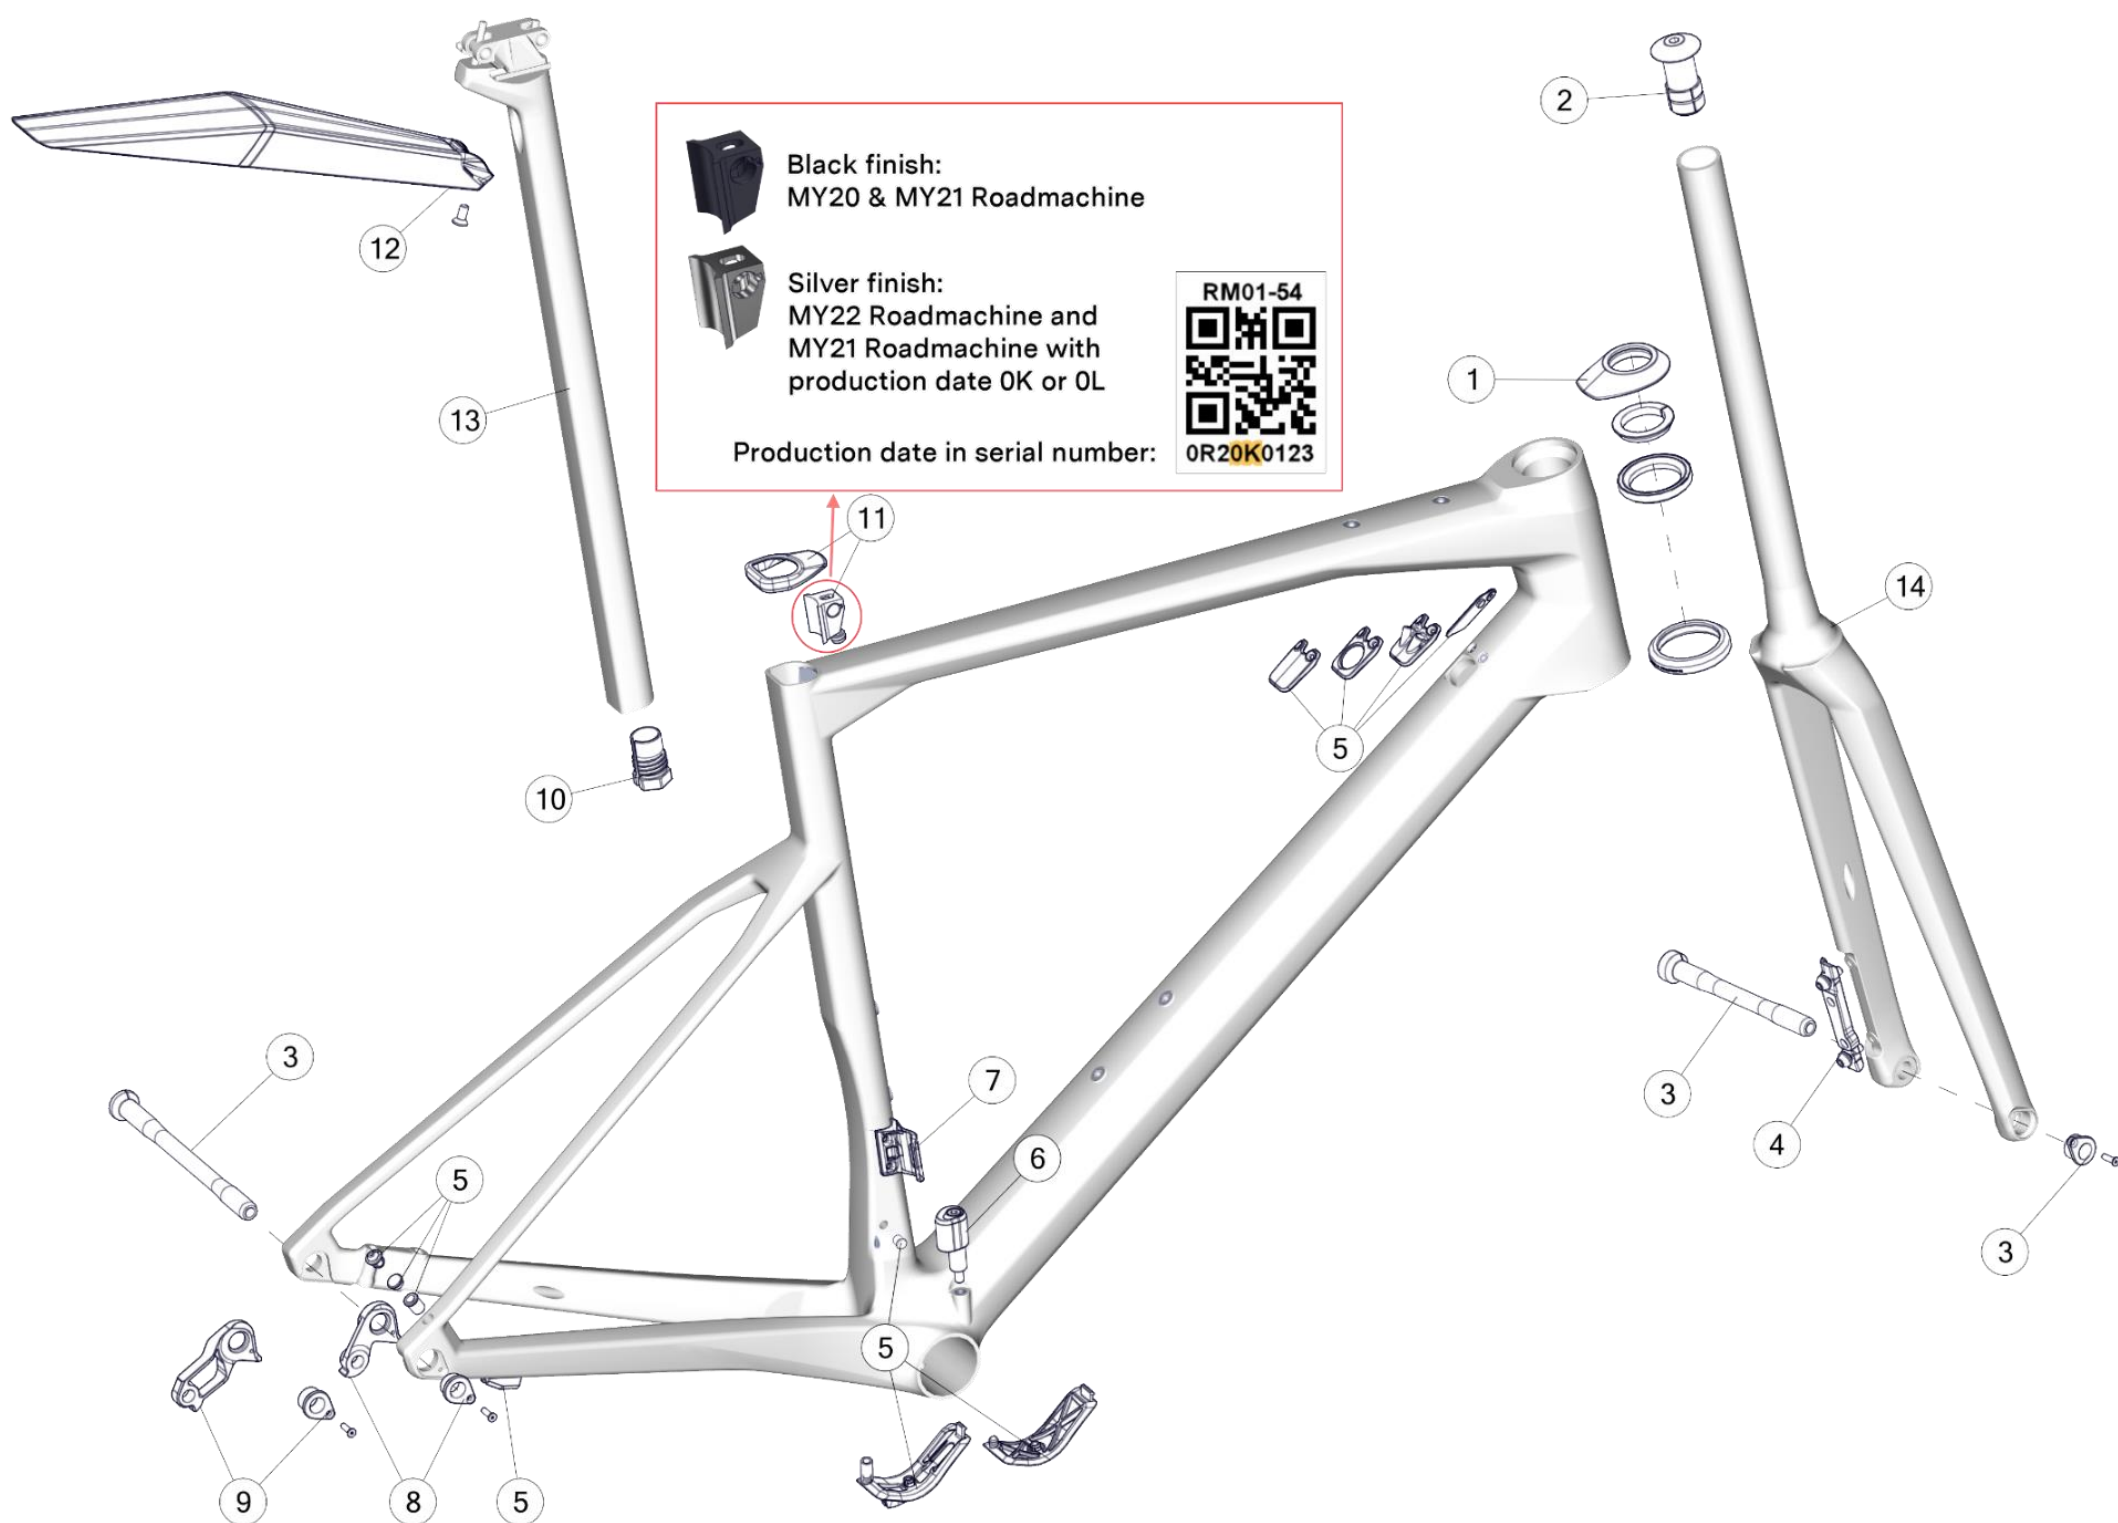

ROADMACHINE / ROADMACHINE X

Pos. N°	Part N°	Part Name	Description
1	302093	Headset Roadmachine (w/low topcone)	
2	300716	Expander #4	
3	301628	Thru axle kit #1	front & rear axle, 12x1mm
4	30000715	Brake Mount Adapter RM01 / RM	black anodised, 160mm rotor
5	302092	Cable guide #23	mechanic/ electronic
6	300715	Roadmachine chainguide	
7	300706	Roadmachine FD hanger	
7.1	30002021	Front derailleur cover	
8	301092	Dropout #58	Standard (Shimano/Sram)
8	302109	Dropout #70	12 speed (SRAM AXS)
9	301093	Dropout #59	Direct mount (Shimano only)
10	212500	Internal Battery Adapter	
11	30001766	Seatpost clamp #29*	Silver finish - NEW
11.1	30003216	Roadmachine Seat Tube Seal	5pcs
12	302085	D-fender mudguard	
13	30001805	Seatpost RM01 0mm OFFSET - p2p	0mm offset, 430mm
13	30001806	Seatpost RM01 15mm OFFSET - p2p	15mm offset, 430mm
14	30004240	Round Steerer Fork Roadmachine RM ready to paint 47-51 MY23	ready to paint
14	30004241	Round Steerer Fork Roadmachine RM ready to paint 54-61 MY23	ready to paint

*Does only fit on MY22 & 23 frames. Exception: MY21 with production date 0K and 0L only