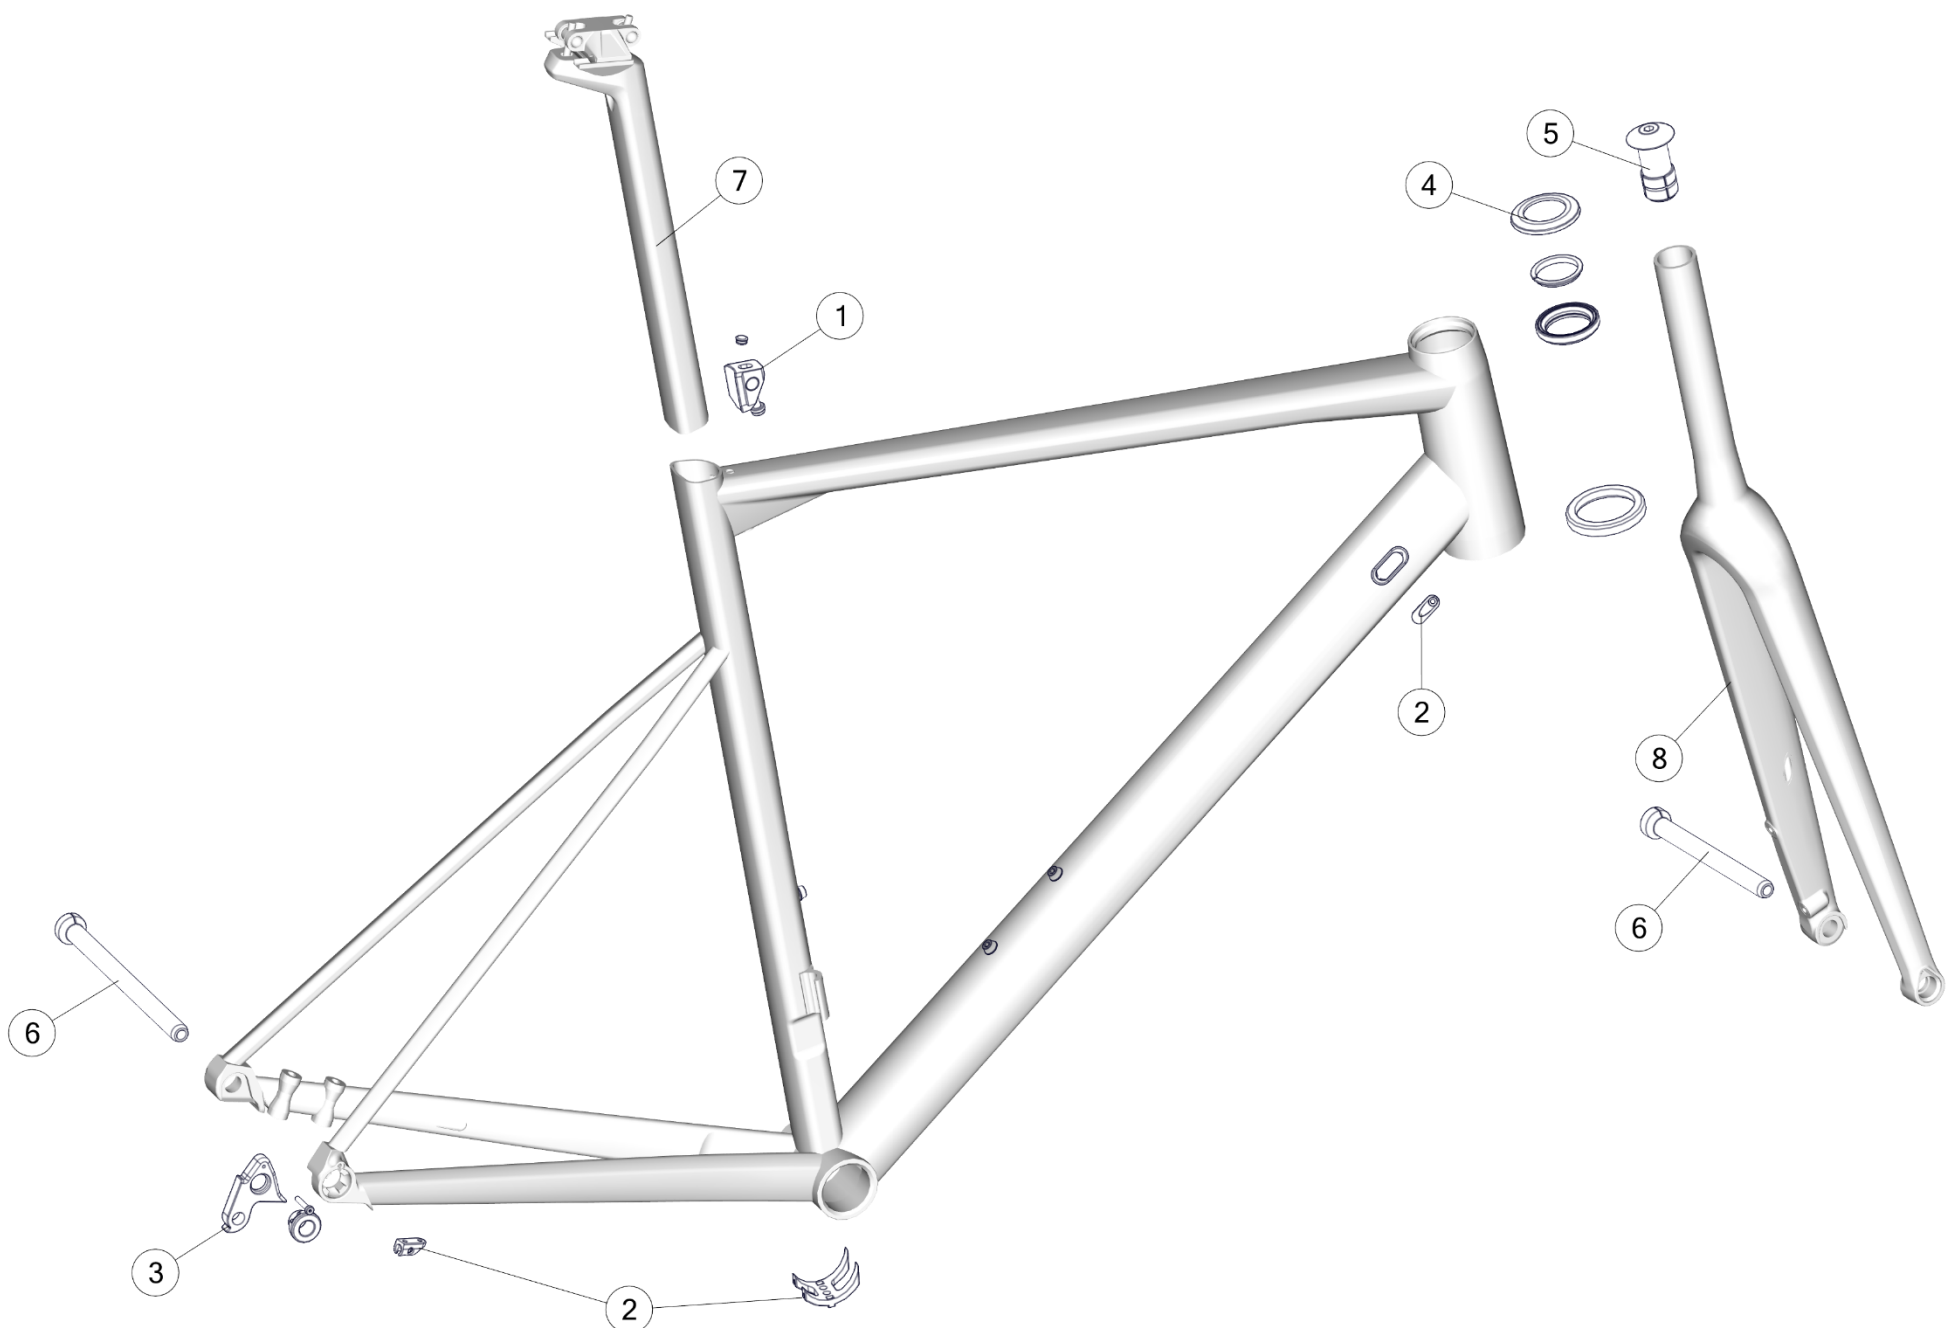

TEAMMACHINE ALR DISC

Pos. N°	Part N°	Part Name	Description
1	301631	Seatpost clamp #23	Black anodized
2	301665	Cable guide #21	Black
3	300679	Dropout #53	Sandblasted black anodized
4/5	301693	Teammachine ALR Headset & Expander	Black
6	301694	Thru axle kit #3	front & rear axle, 12x1mm
7	301897	teammachine SLR01 seatpost, 15mm offset	Stealth, 330mm
-	302073	ALR seatpost seal	
8	30004119	Fork Teammachine ALR ready to paint MY23	ready to paint