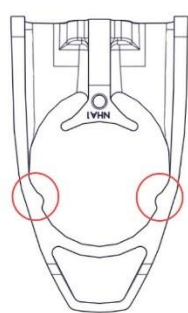

ICS1 cable guide options

#5
for flat steerer

#5 302221
for round steerer