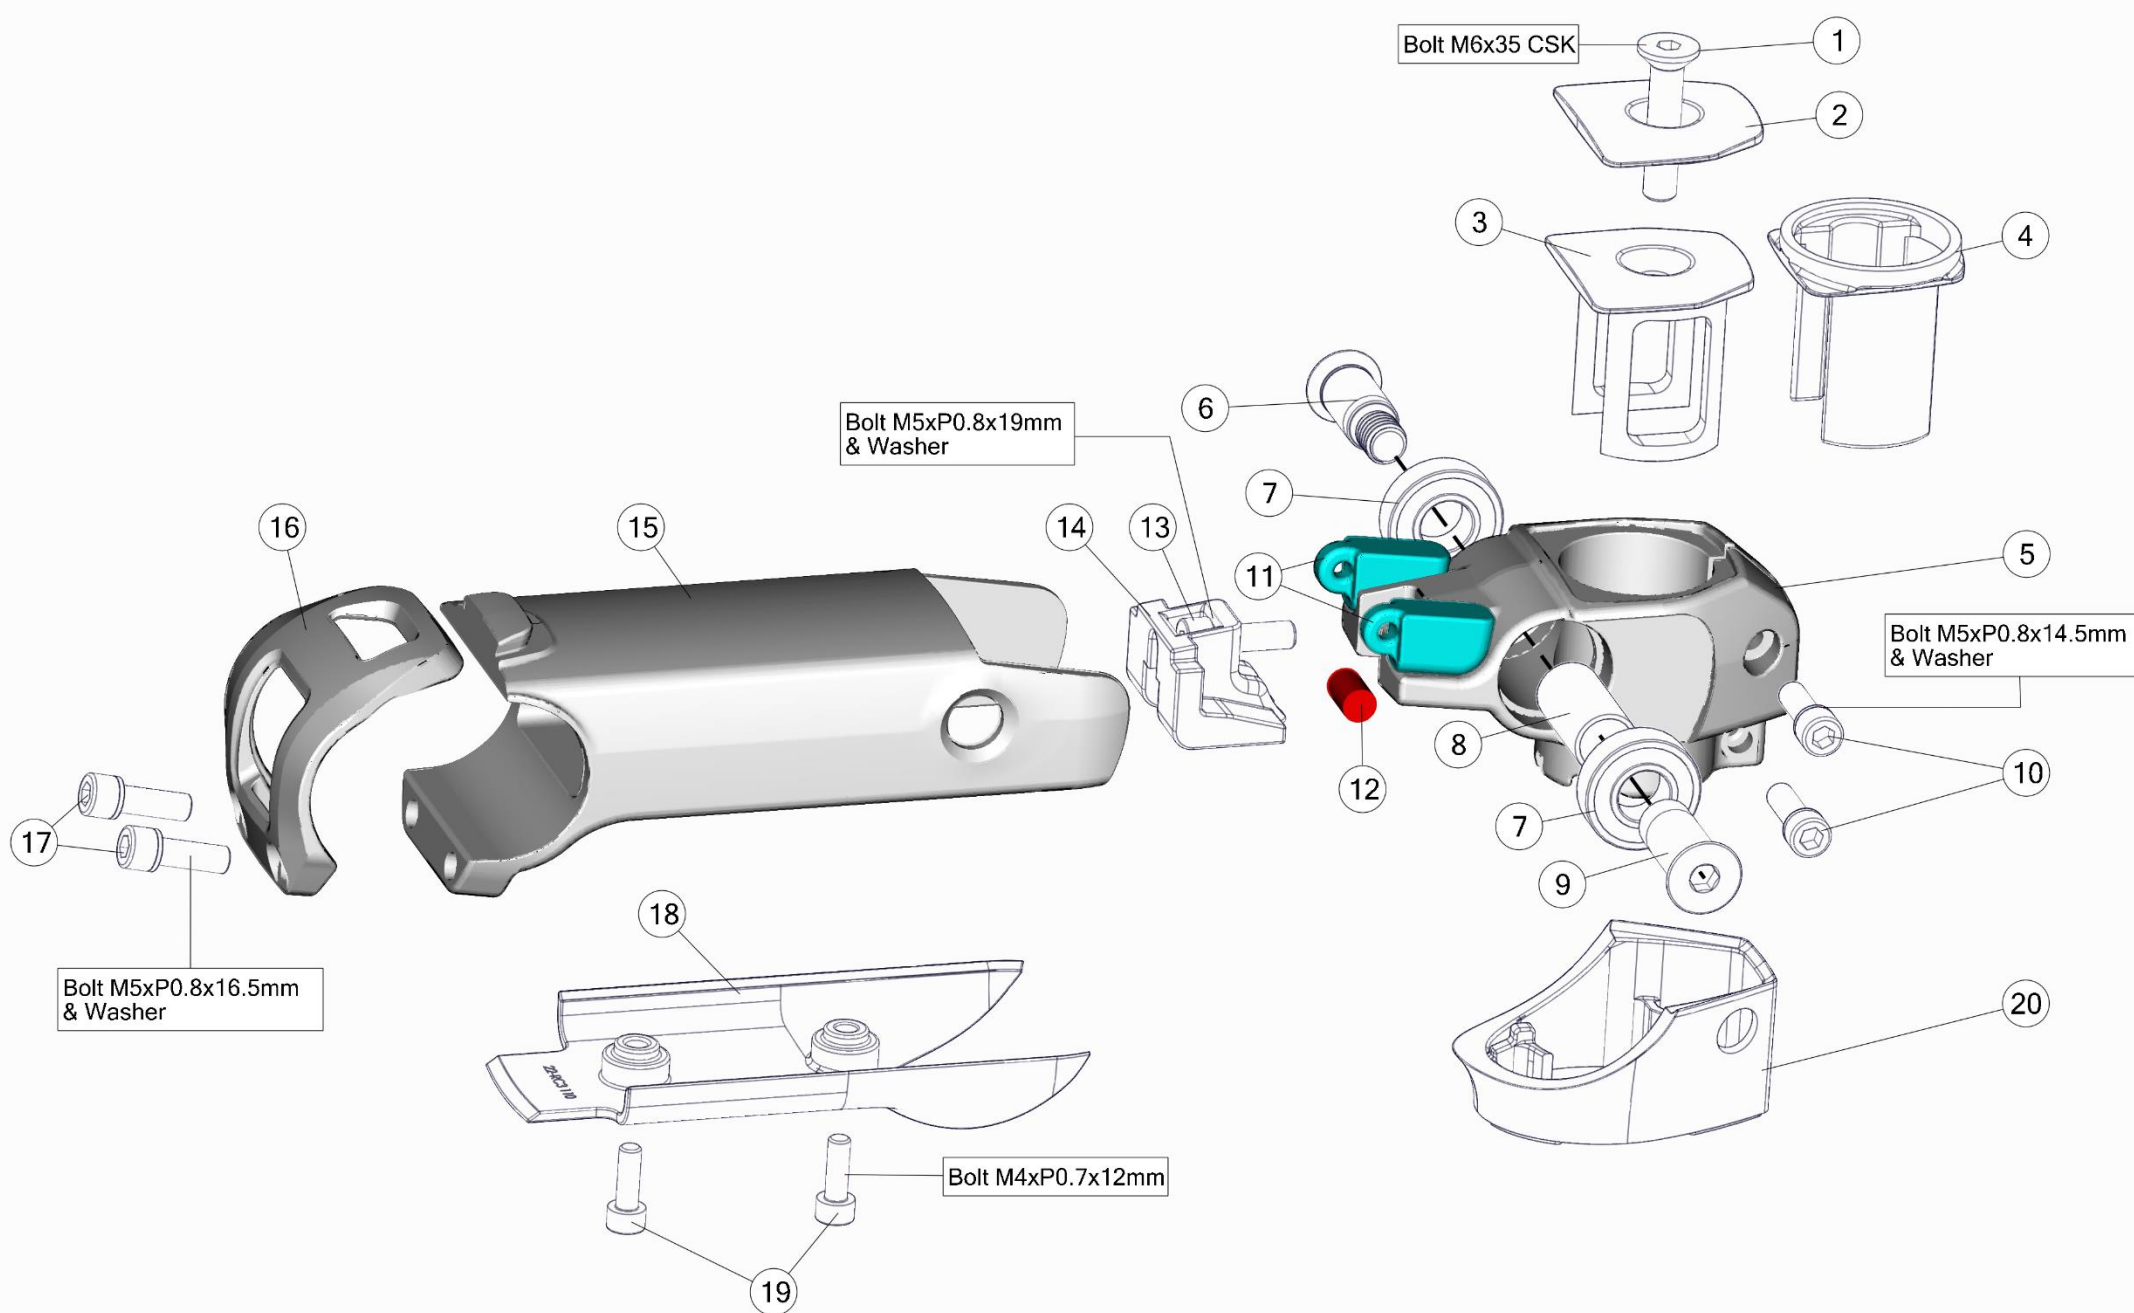

ICS MTT STEM

Pos. N°	Part N°	Part Name	Description
1-20	30002032	Stem ICS2 MTT 70mm	
1-20	30002033	Stem ICS2 MTT 80mm	
1-20	30002034	Stem ICS2 MTT 90mm	
1-20	30002035	Stem ICS2 MTT 100mm	
1-20	30002036	Stem ICS2 MTT 110mm	
1-4/16-19	30002037	ICS2 MTT Cover Kit (Cable guide, cable covers, top caps, faceplate)	including bolts
11-14	30002038	ICS2 MTT Hardware (Elastomer bumpers)	including bumpers in different density