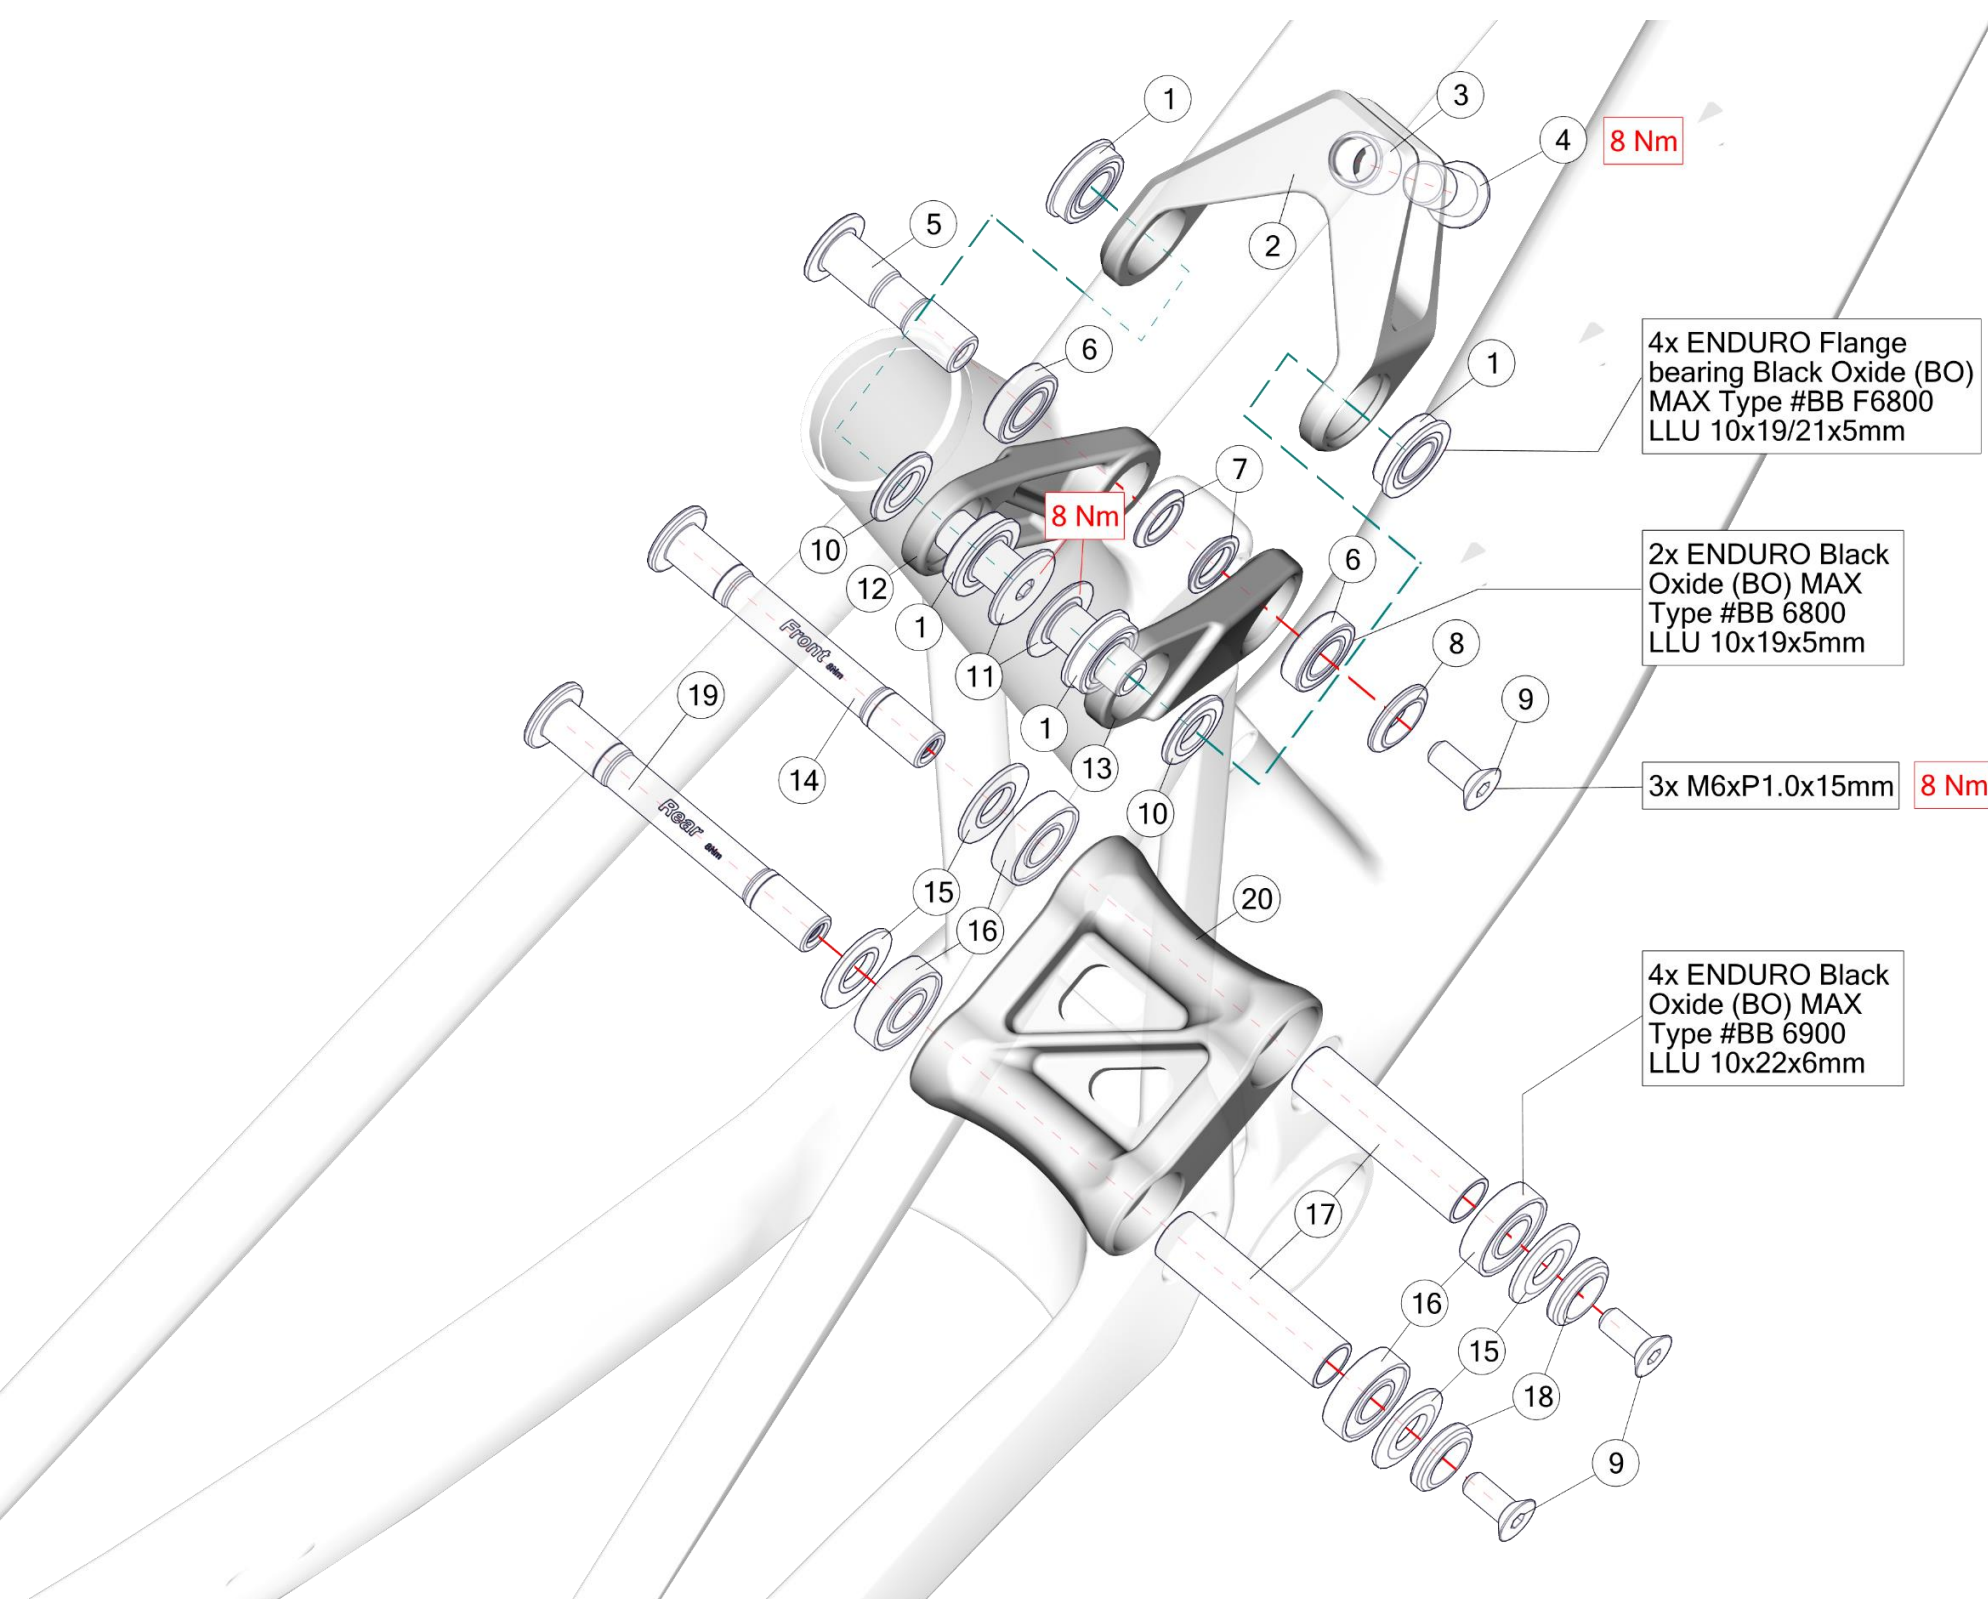

FOURSTROKE 01 / FOURSTROKE SUSPENSION PARTS

Pos. N°	Part N°	Part Name	Description
1 - 20	30004131	Fourstroke 01/ Fourstroke linkage kit	
5 - 11, 14 - 19	30004037	Bolt Kit No. 29	
3, 4	30004133	Rear shock bolt set No. 7