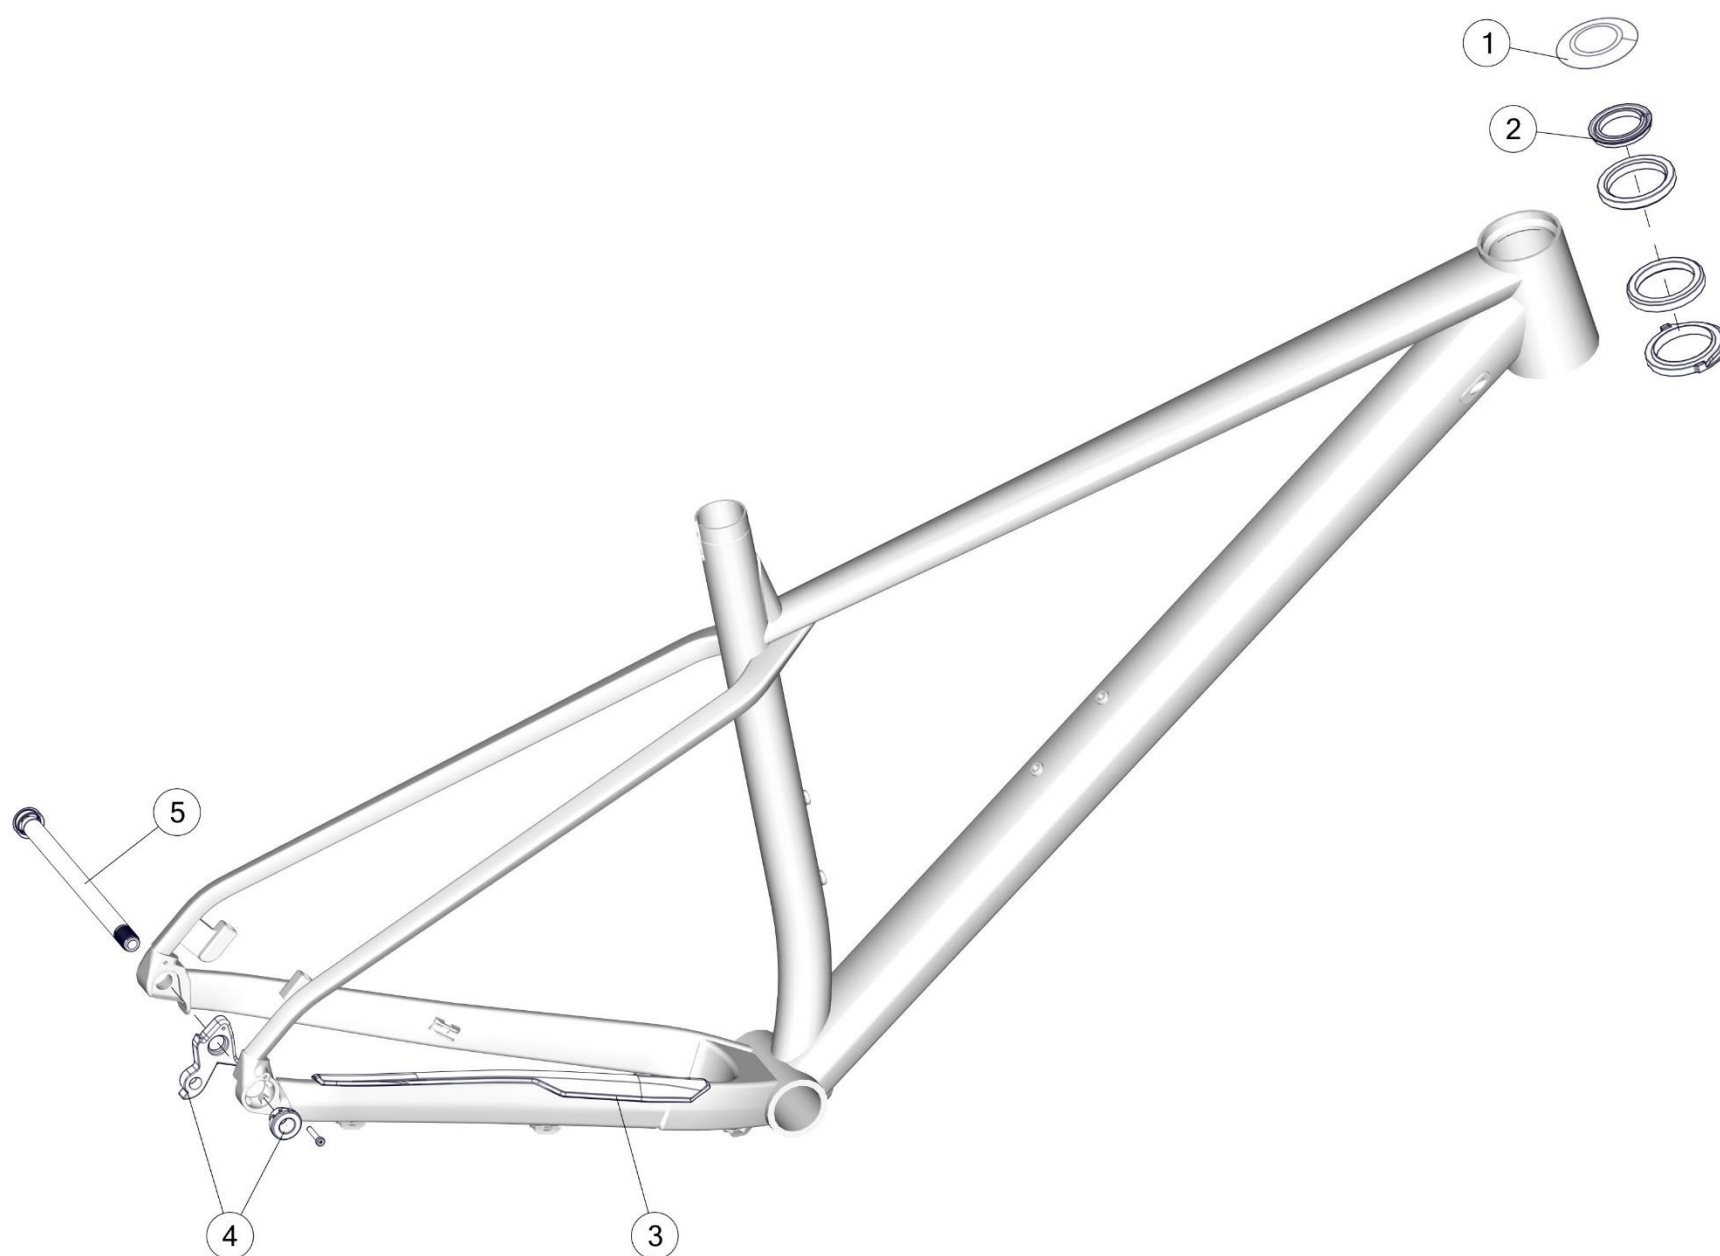

TWOSTROKE AL

Pos. N°	Part N°	Part Name	Description
1	30000703	Topcone Standard Stem Fourstroke 01, Twostroke 01	Topcone for round spacers/stems
2	301737	Fourstroke 01 headset	Upper & lower bearing and compression ring For Twostroke AL ONE, TWO, THREE
2	30001761	Headset Twostroke AL Eco	Crown race, bearings, compression ring & top cone For Twostroke AL FOUR, FIVE, SIX
3	300660	Chainstay protector VLF-314	Black
4	30000855	Dropout # 73	Black
5	30000706	Axle Kit #8	Black