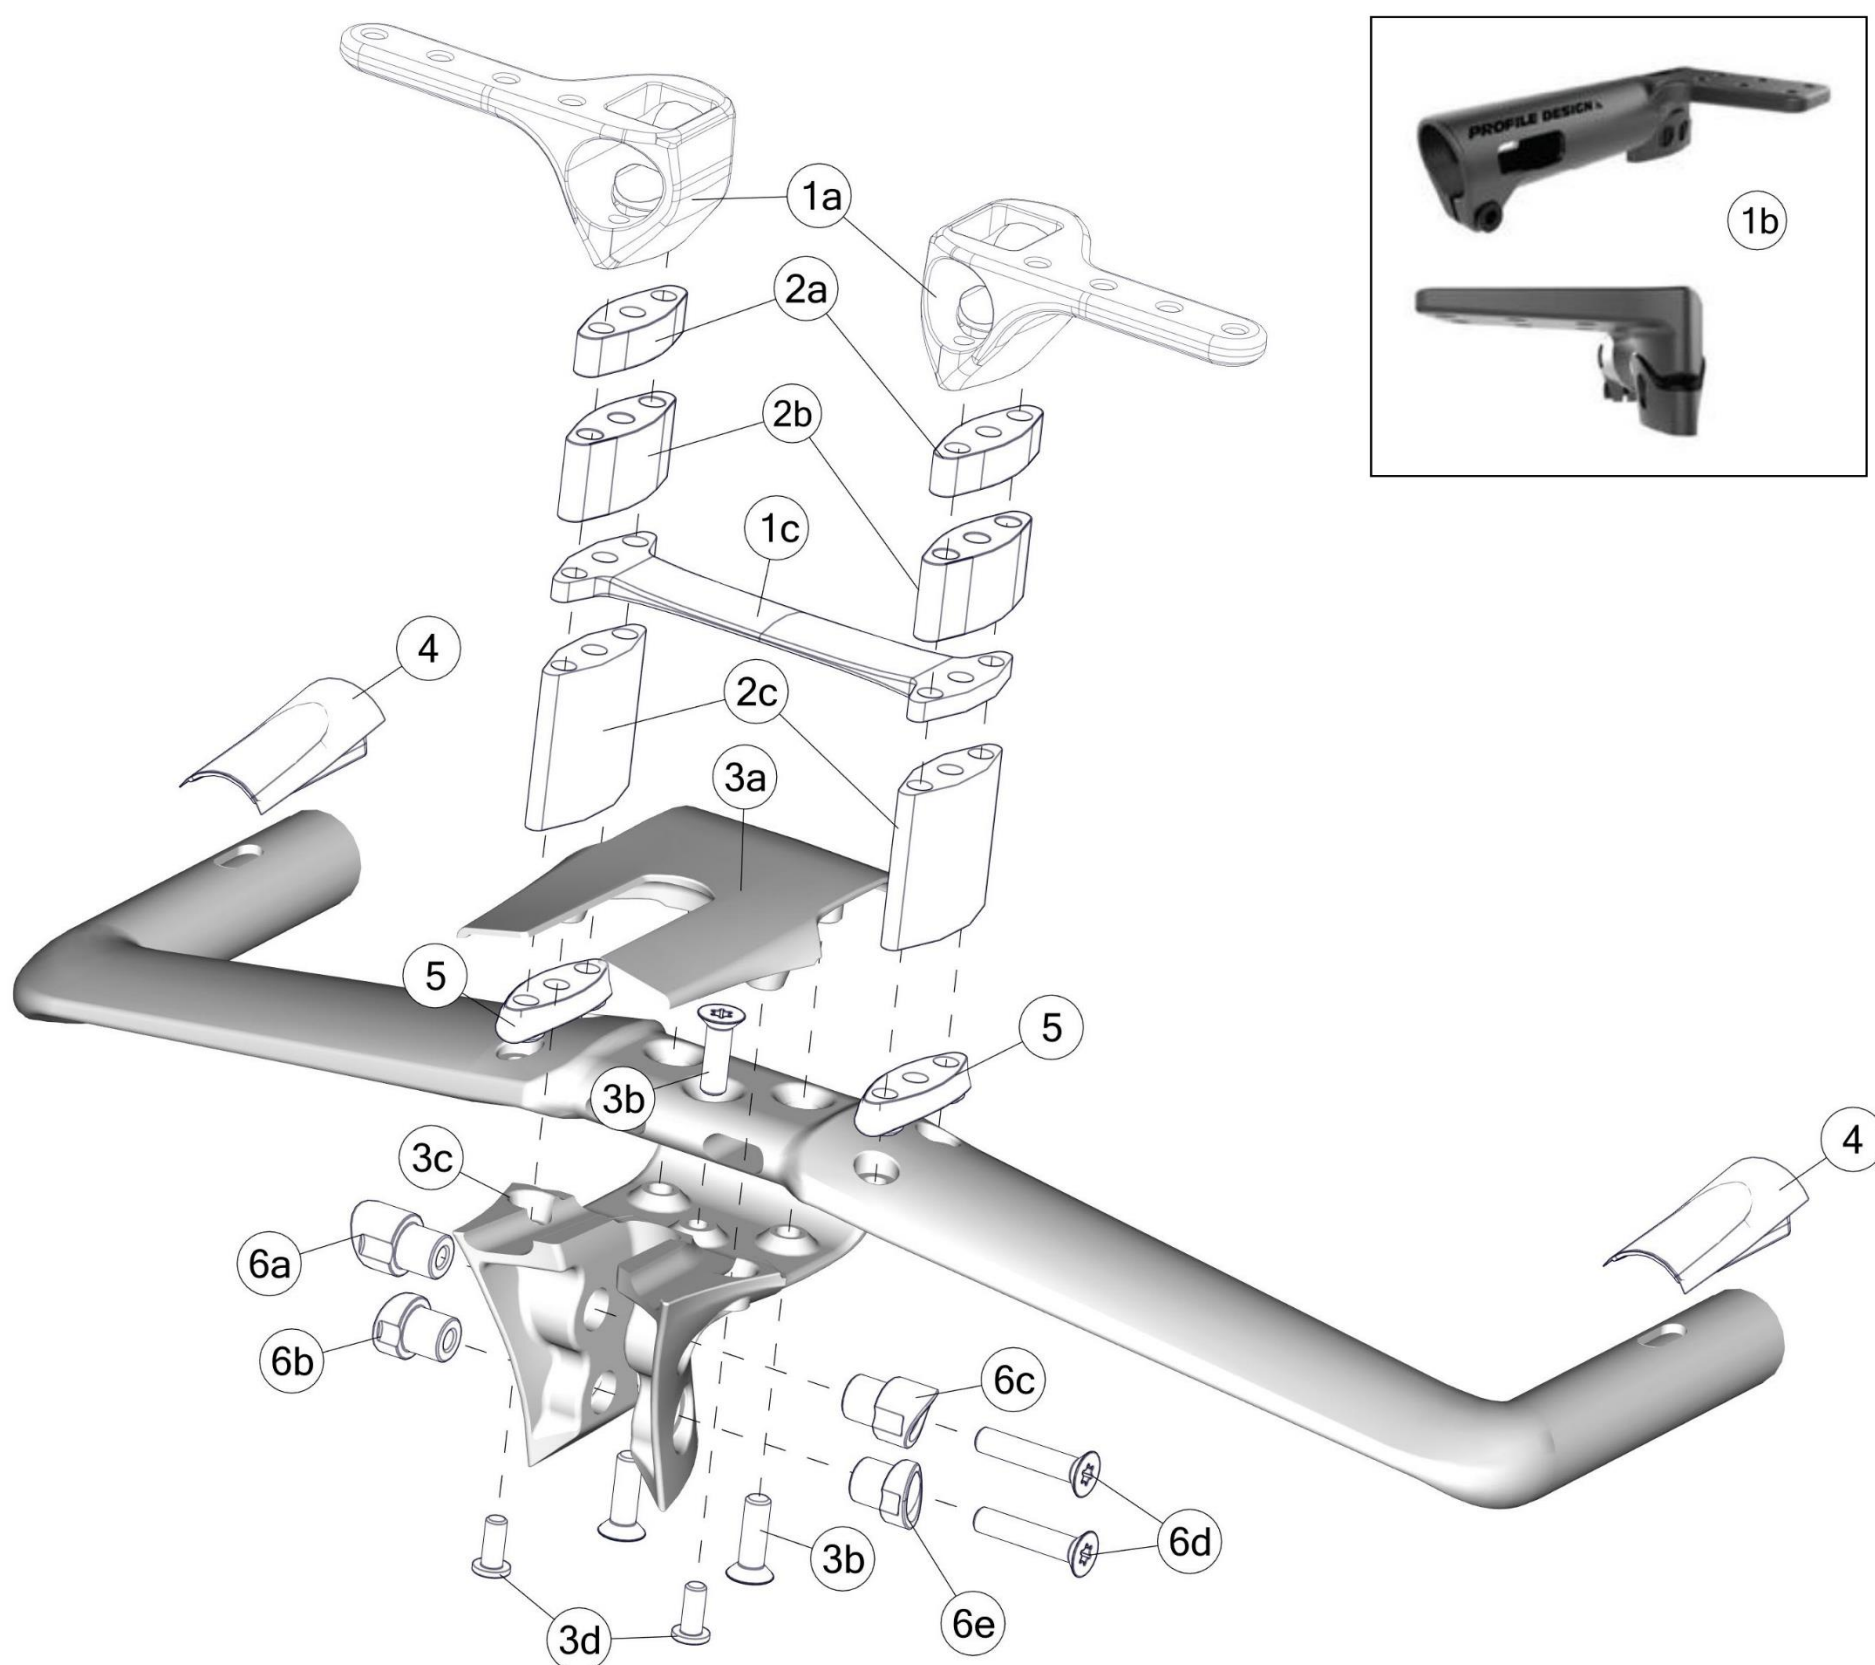

TIMEMACHINE 01 FLAT COCKPIT

Pos. N°	Part N°	Part Name	Description
	300887	TM01 Flat-Cockpit - p2p	Extension bars not included
1a+ 1c	300816	Riser bracket kit	Fixed extention angle
1b + 1c	30000721	Angled Riser Bracket Kit	Adjustable extention angle
2	300817	Riser bolt kit	incl. Bolts 25-95mm, spacers in 5,10,20 and 40mm height
3+6	300825	TM01 Flat adapter	
4	300826	TM01 Hand stopper	10 pcs/set
5	300827	TM01 Spacer interface	10 pcs/ set
6	300833	TM01 V & Flat Cockpit bolt kit