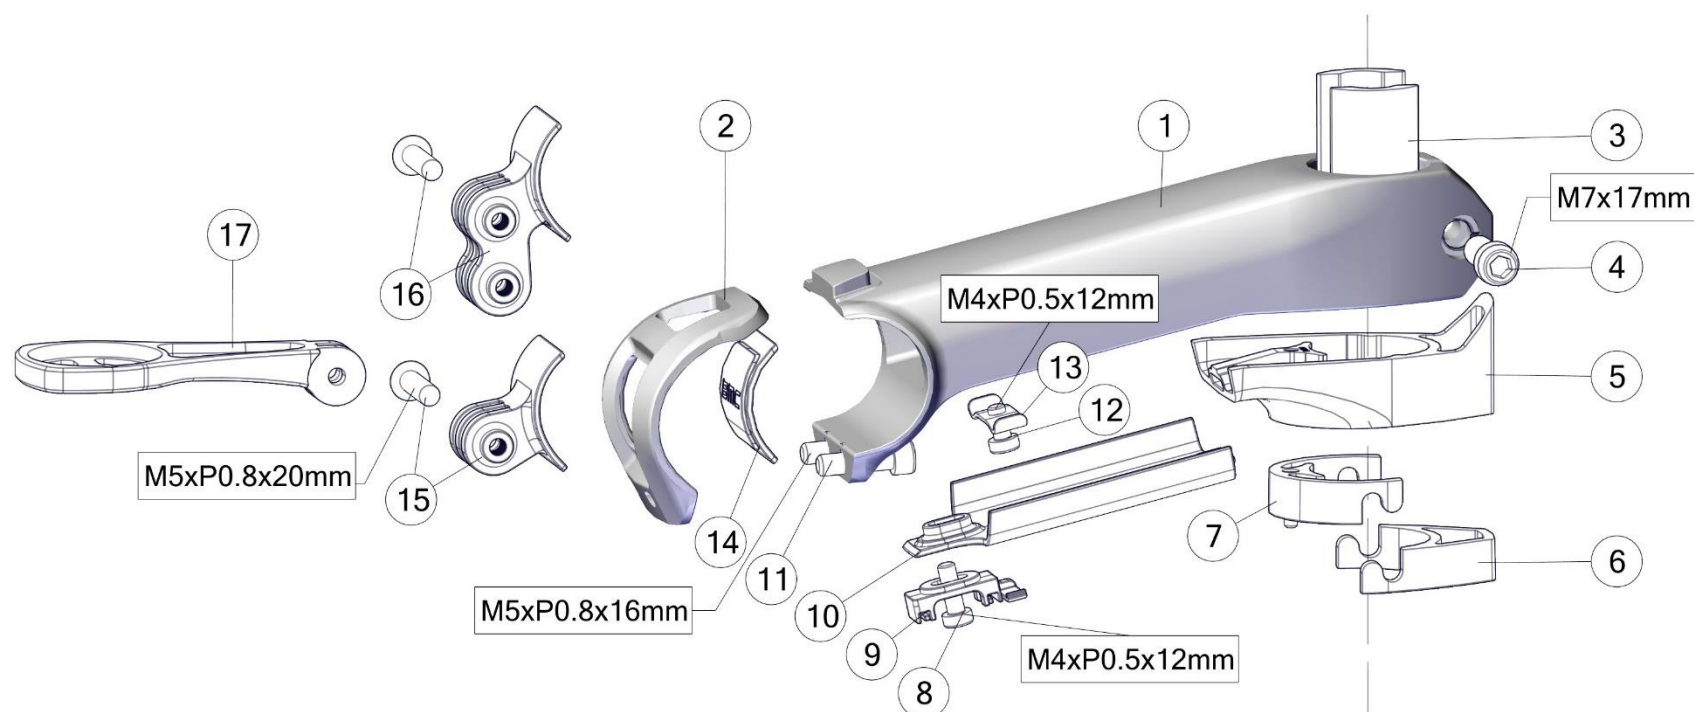

ICS1 & ICS0° STEM

Pos. N°	Part N°	Part Name	Description	Angle
1 - 14	300881	Stem ICS01, 90mm	Sandblasted / black anodized	-12.5°
1 - 14	300882	Stem ICS01, 100mm	Sandblasted / black anodized	-12.5°
1 - 14	300883	Stem ICS01, 110mm	Sandblasted / black anodized	-12.5°
1 - 14	300884	Stem ICS01, 120mm	Sandblasted / black anodized	-12.5°
1 - 14	300885	Stem ICS01, 130mm	Sandblasted / black anodized	-12.5°
5	302221	Stem ICS01 Lower Stem Cover – Round Steerer*	To fit stem to round steerer forks	
5-7	301281	ICS01 stem PA spacer kit	Polyamid, 3 pair of spacers	
3 - 13	301651	ICS01 stem part kit	Including all covers (#10)	
14	300996	ICS01 stem faceplate cover		
1 - 5, 8 - 11	30001795	Stem ICS 0°, 55mm - p2p	w/o top cone or spacer including single mount	0°
1 - 5, 8 - 11	30001796	Stem ICS 0°, 70mm - p2p		0°
1 - 5, 8 - 11	30001797	Stem ICS 0°, 80mm - p2p		0°
1 - 5, 8 - 11	30001798	Stem ICS 0°, 90mm - p2p		0°
1 - 5, 8 - 11	30001799	Stem ICS 0°, 100mm - p2p		0°
3-5, 8-10	302100	Stem ICS0° part kit	Including all covers (#10)	
15,16,17	30000718	Alloy Computer Mount for ICS2 and ICS01 Stems with Wahoo and Garmin inserts, including Single and Double Alloy brackets	Aluminium	

*Attention: #302221 does not fit with ICS0° stem!

ICS1 cable guide options

#5
for flat steerer

#5 302221
for round steerer