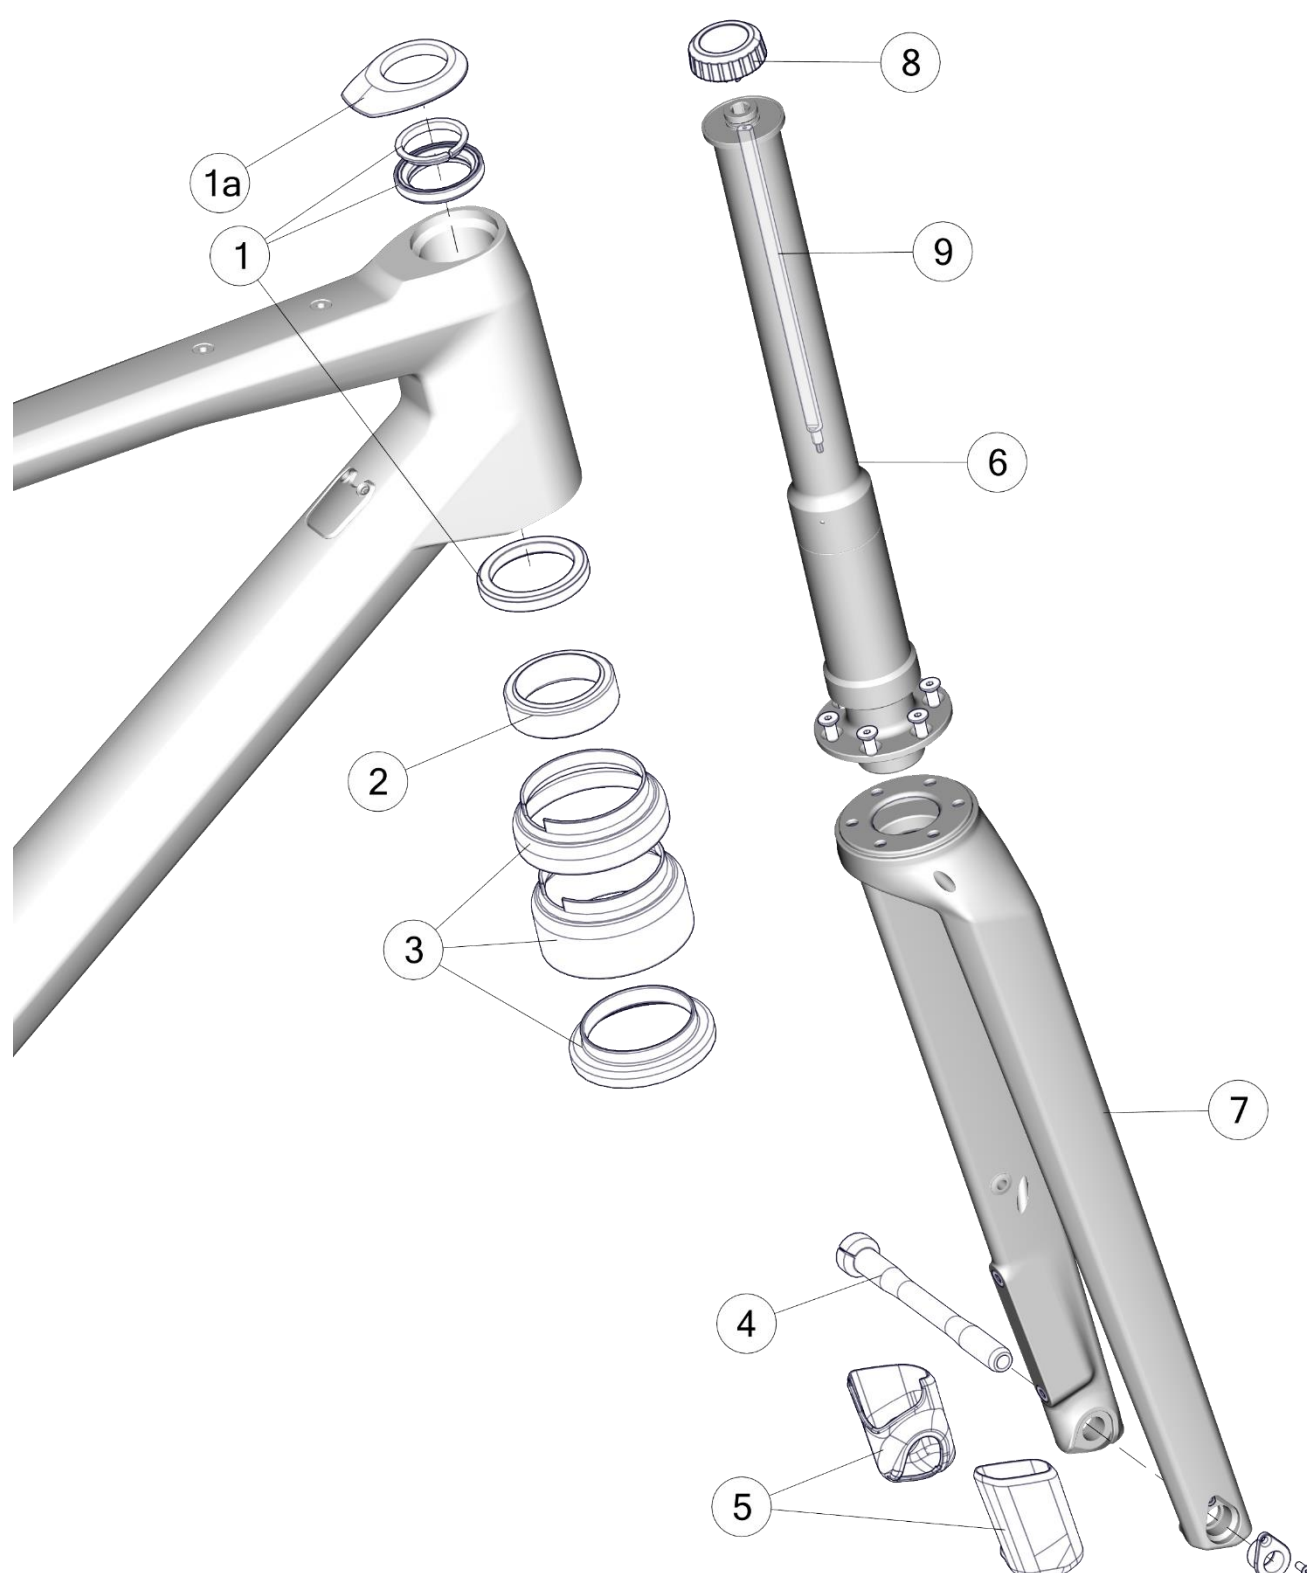

* Fits on MY22 & 23 URS with certain serial numbers

MTT Fork

Pos. N°	Part N°	Part Name	Description
1	30002040	Headset URS01 MTT fork	for URS LT, 1 1/2 - 1 1/4
1a	30004844	Topcone for MTT fork MY22/23	for 1 1/4 fork steerer
2+6	30001750	MTT Suspension Fork Steerer	for URS LT
3	30001752	MTT Suspension Fork Covers	for URS LT
4	301628	Thru axle kit #1	front & rear axle, 12x1mm
5	30001765	URS Rock Socks	black rubber
7	30001751	MTT Suspension Fork Blades, black	for URS LT
8	30004010	MTT Fork lockout knob	for URS LT
9	30004011	MTT Fork lockout shaft	for URS LT
-	30001753	MTT Suspension Fork spring kit - Soft, Medium, Hard	for URS LT
-	30002092	MTT Fork Spring Kit Tool	for URS LT
-	30002076	Stem MTT Fork 70mm, 1 1/4"	for URS LT with MTT fork
-	30002077	Stem MTT Fork 80mm, 1 1/4"	for URS LT with MTT fork
-	30002078	Stem MTT Fork 90mm, 1 1/4"	for URS LT with MTT fork