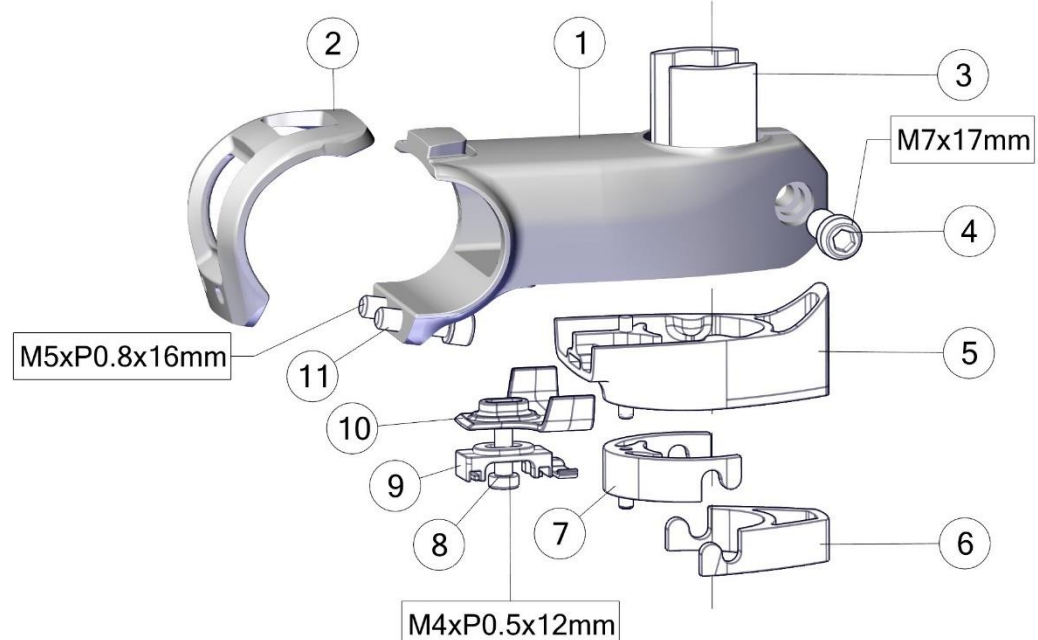

ICS1 & ICS0° STEM

Pos. N°	Part N°	Part Name	Description	Angle
1 - 14	300881	Stem ICS01, 90mm	Sandblasted / black anodized	-12.5°
1 - 14	300882	Stem ICS01, 100mm	Sandblasted / black anodized	-12.5°
1 - 14	300883	Stem ICS01, 110mm	Sandblasted / black anodized	-12.5°
1 - 14	300884	Stem ICS01, 120mm	Sandblasted / black anodized	-12.5°
1 - 14	300885	Stem ICS01, 130mm	Sandblasted / black anodized	-12.5°
5	302221	Stem ICS01 Lower Stem Cover – Round Steerer*	To fit stem to round steerer forks	
5-7	301281	ICS01 stem PA spacer kit	Polyamid, 3 pair of spacers	
3 - 13	301651	ICS01 stem part kit	Including all covers (#10)	
14	300996	ICS01 stem faceplate cover		
1 - 5, 8 - 11	30001795	Stem ICS 0°, 55mm - p2p	w/o top cone or spacer including single mount	0°
1 - 5, 8 - 11	30001796	Stem ICS 0°, 70mm - p2p		0°
1 - 5, 8 - 11	30001797	Stem ICS 0°, 80mm - p2p		0°
1 - 5, 8 - 11	30001798	Stem ICS 0°, 90mm - p2p		0°
1 - 5, 8 - 11	30001799	Stem ICS 0°, 100mm - p2p		0°
3-5, 8-10	302100	Stem ICS0° part kit	Including all covers (#10)	
15,16,17	30000718	Alloy Computer Mount for ICS2 and ICS01 Stems with Wahoo and Garmin inserts, including Single and Double Alloy brackets	Aluminium	

*Attention: #302221 does not fit with ICS0° stem!

ICS1 cable guide options

#5
for flat steerer

#5 302221
for round steerer