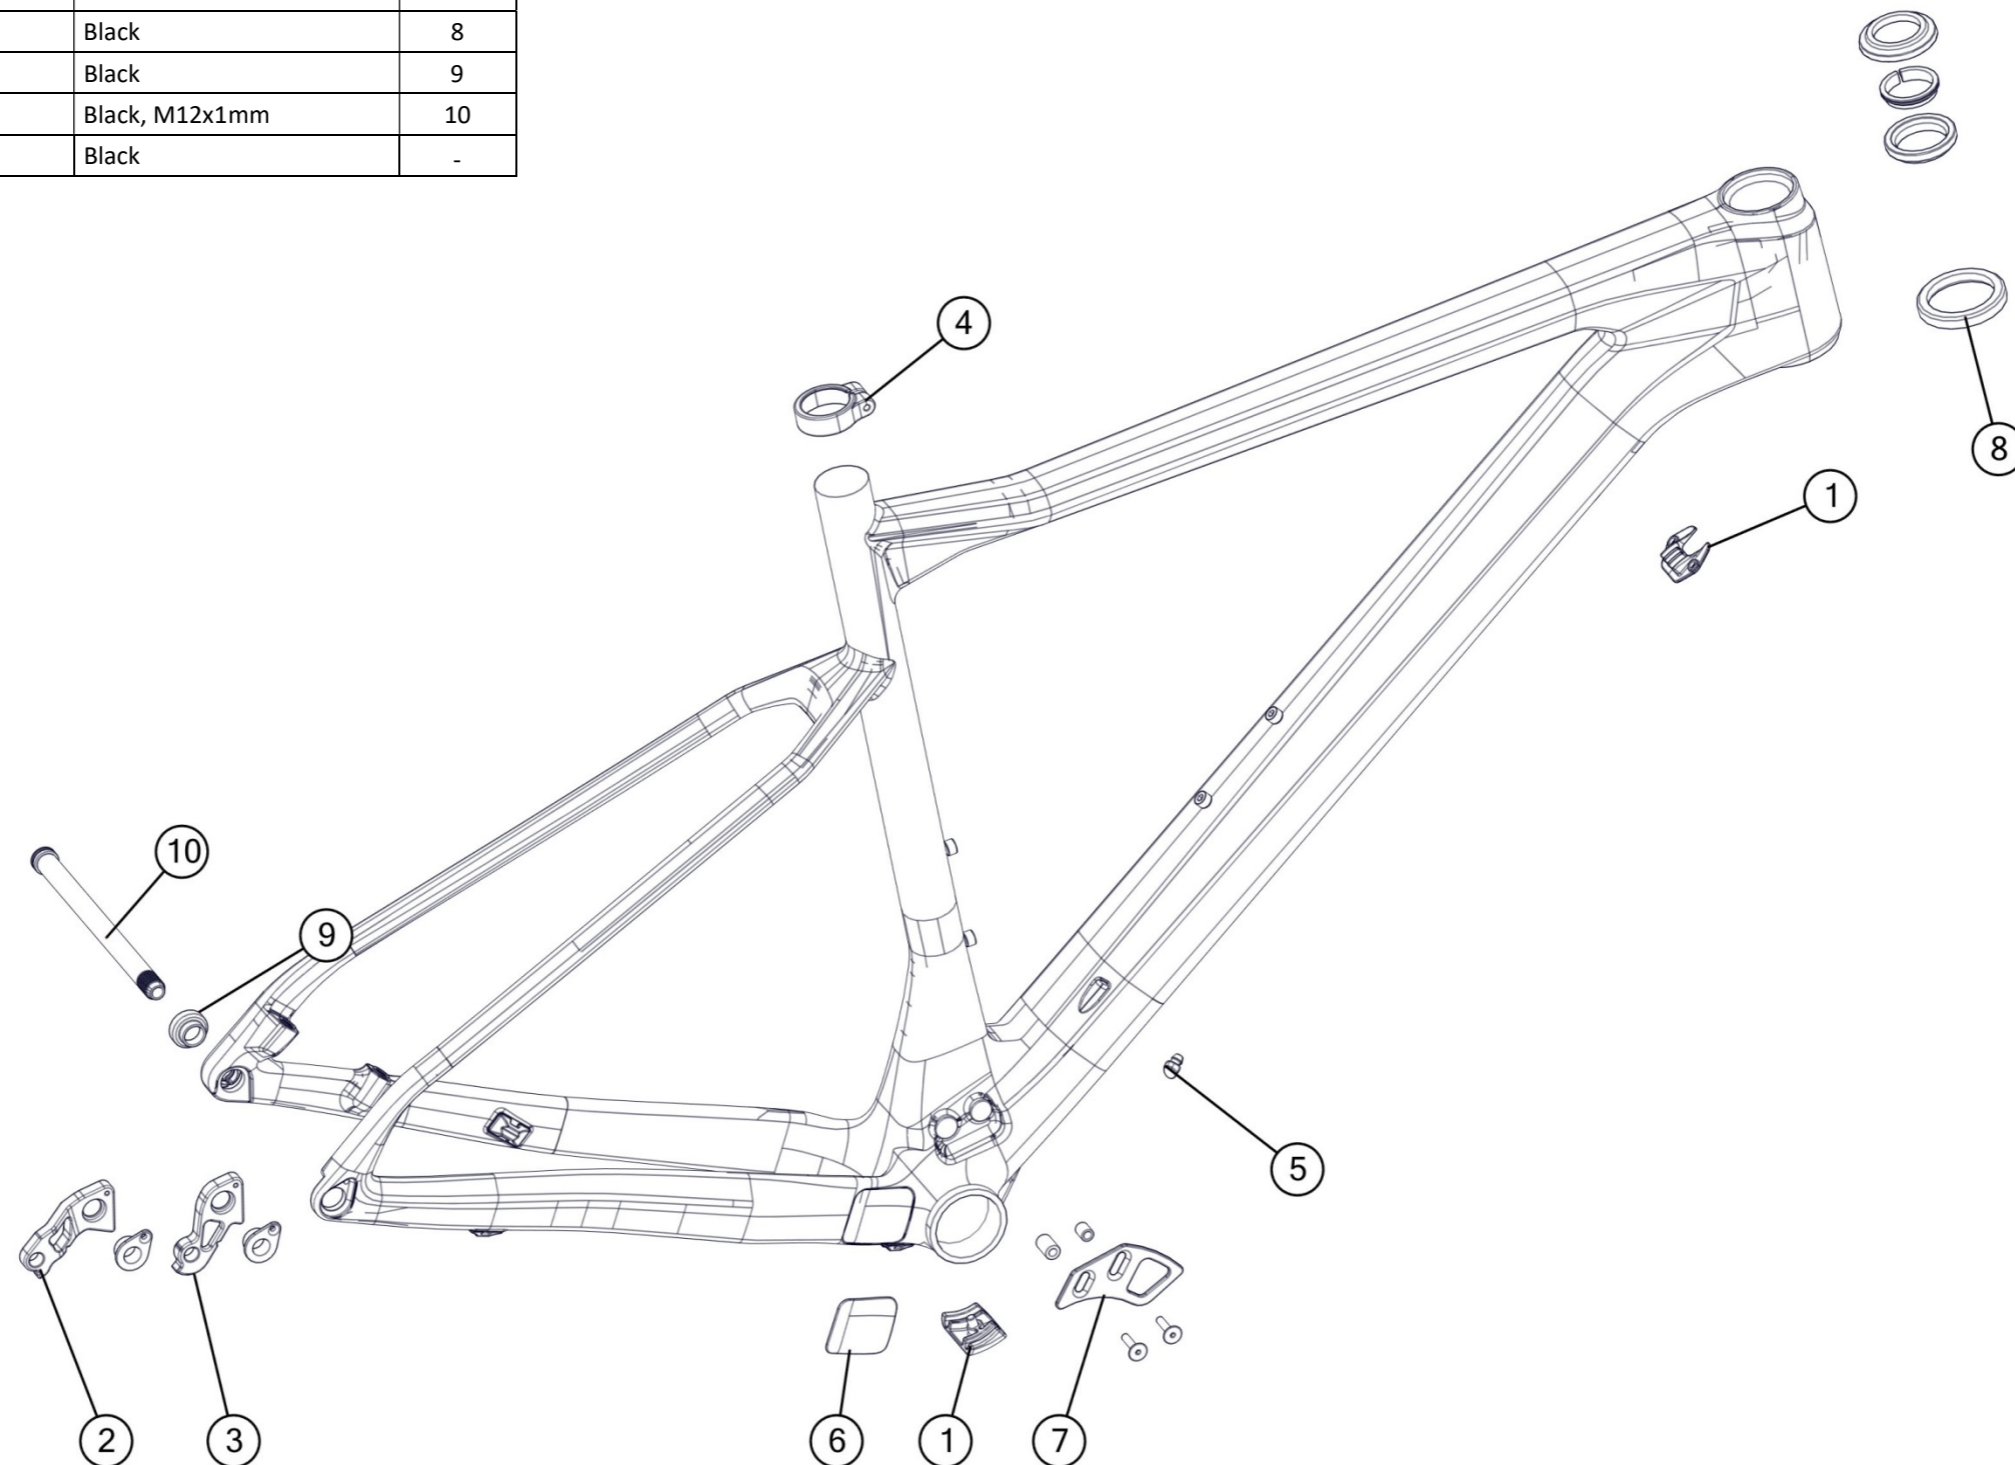

teamelite 02

Part N°	Part Name	Description	Pos. N°
222795	Cable guide # 13	Black	1
222780	Dropout #49	Black (direct mount)	2
222781	Dropout #50	Black (standard)	3
222782	Seatpost clamp # 17	Sandblasted black anodized	4
222784	FD Plug	Black, 10pcs/set	5
222785	Anti chainsuck plate BMBF-02	Aluminium polished	6
222786	Chaincatcher 15-M4	Sandblasted black anodized	7
222794	Headset - VP-B352UC-BMC	Black	8
222956	Concentric dropout insert	Black	9
301695	Thru axle kit #4	Black, M12x1mm	10
300660	Chainstay protector VLF-314	Black	-