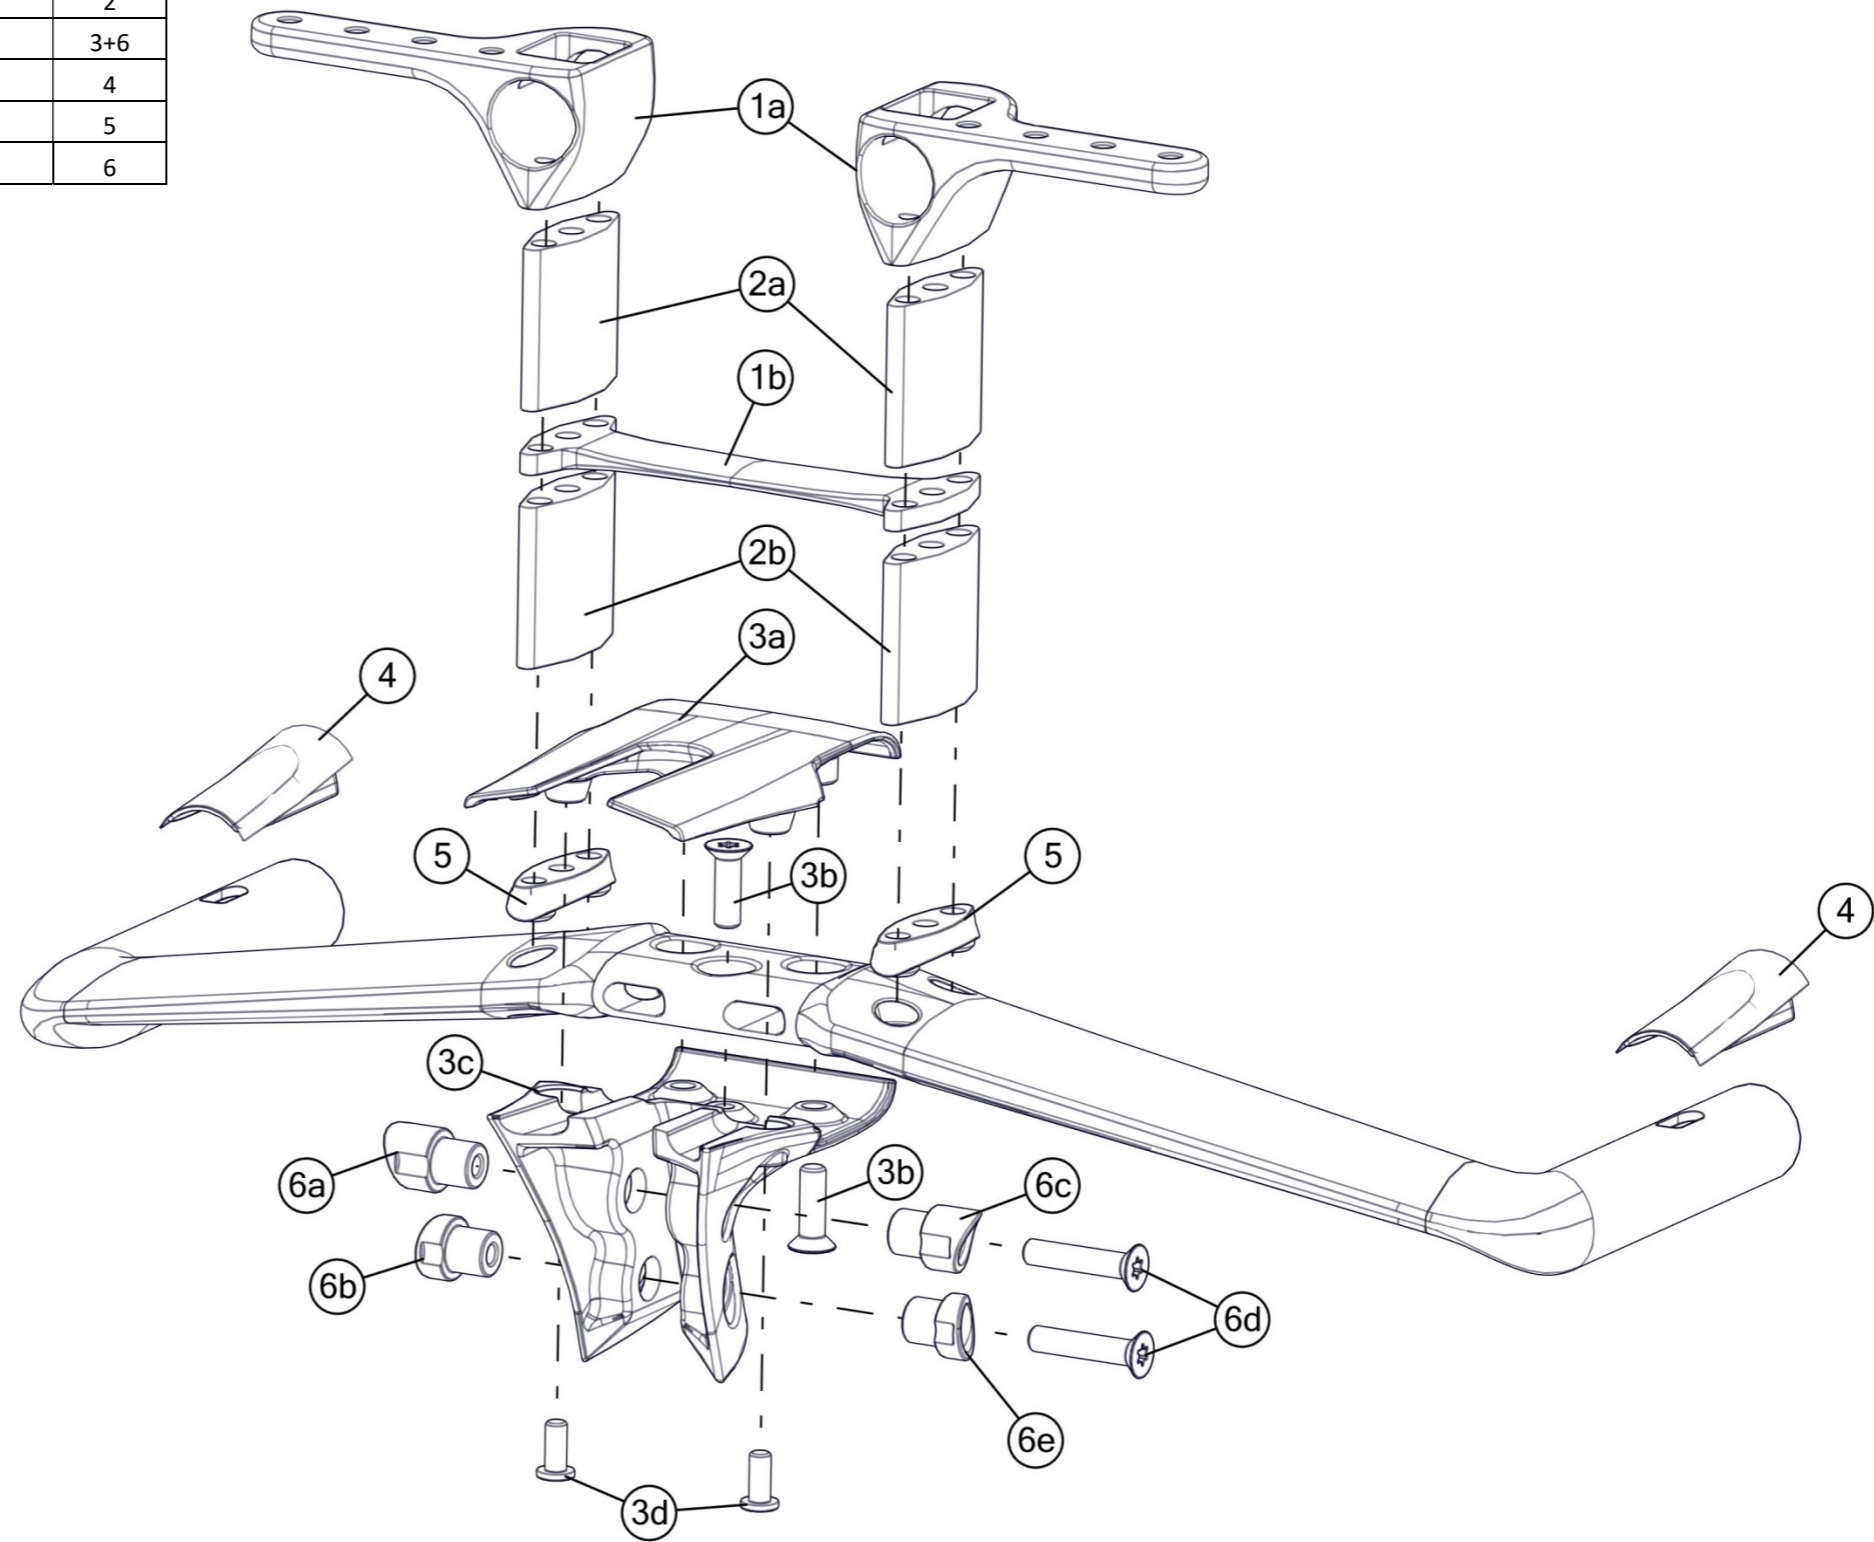

timemachine 01 Flat Cockpit

Part N°	Part Name	Description	Pos. N°
300816	Riser bracket kit		1
300817	Riser bolt kit		2
300825	TM01 Flat adapter		3+6
300826	TM01 Hand stopper	10 pcs	4
300827	TM01 Spacer interface	10 pcs	5
300833	TM01 V & Flat Cockpit bolt kit		6