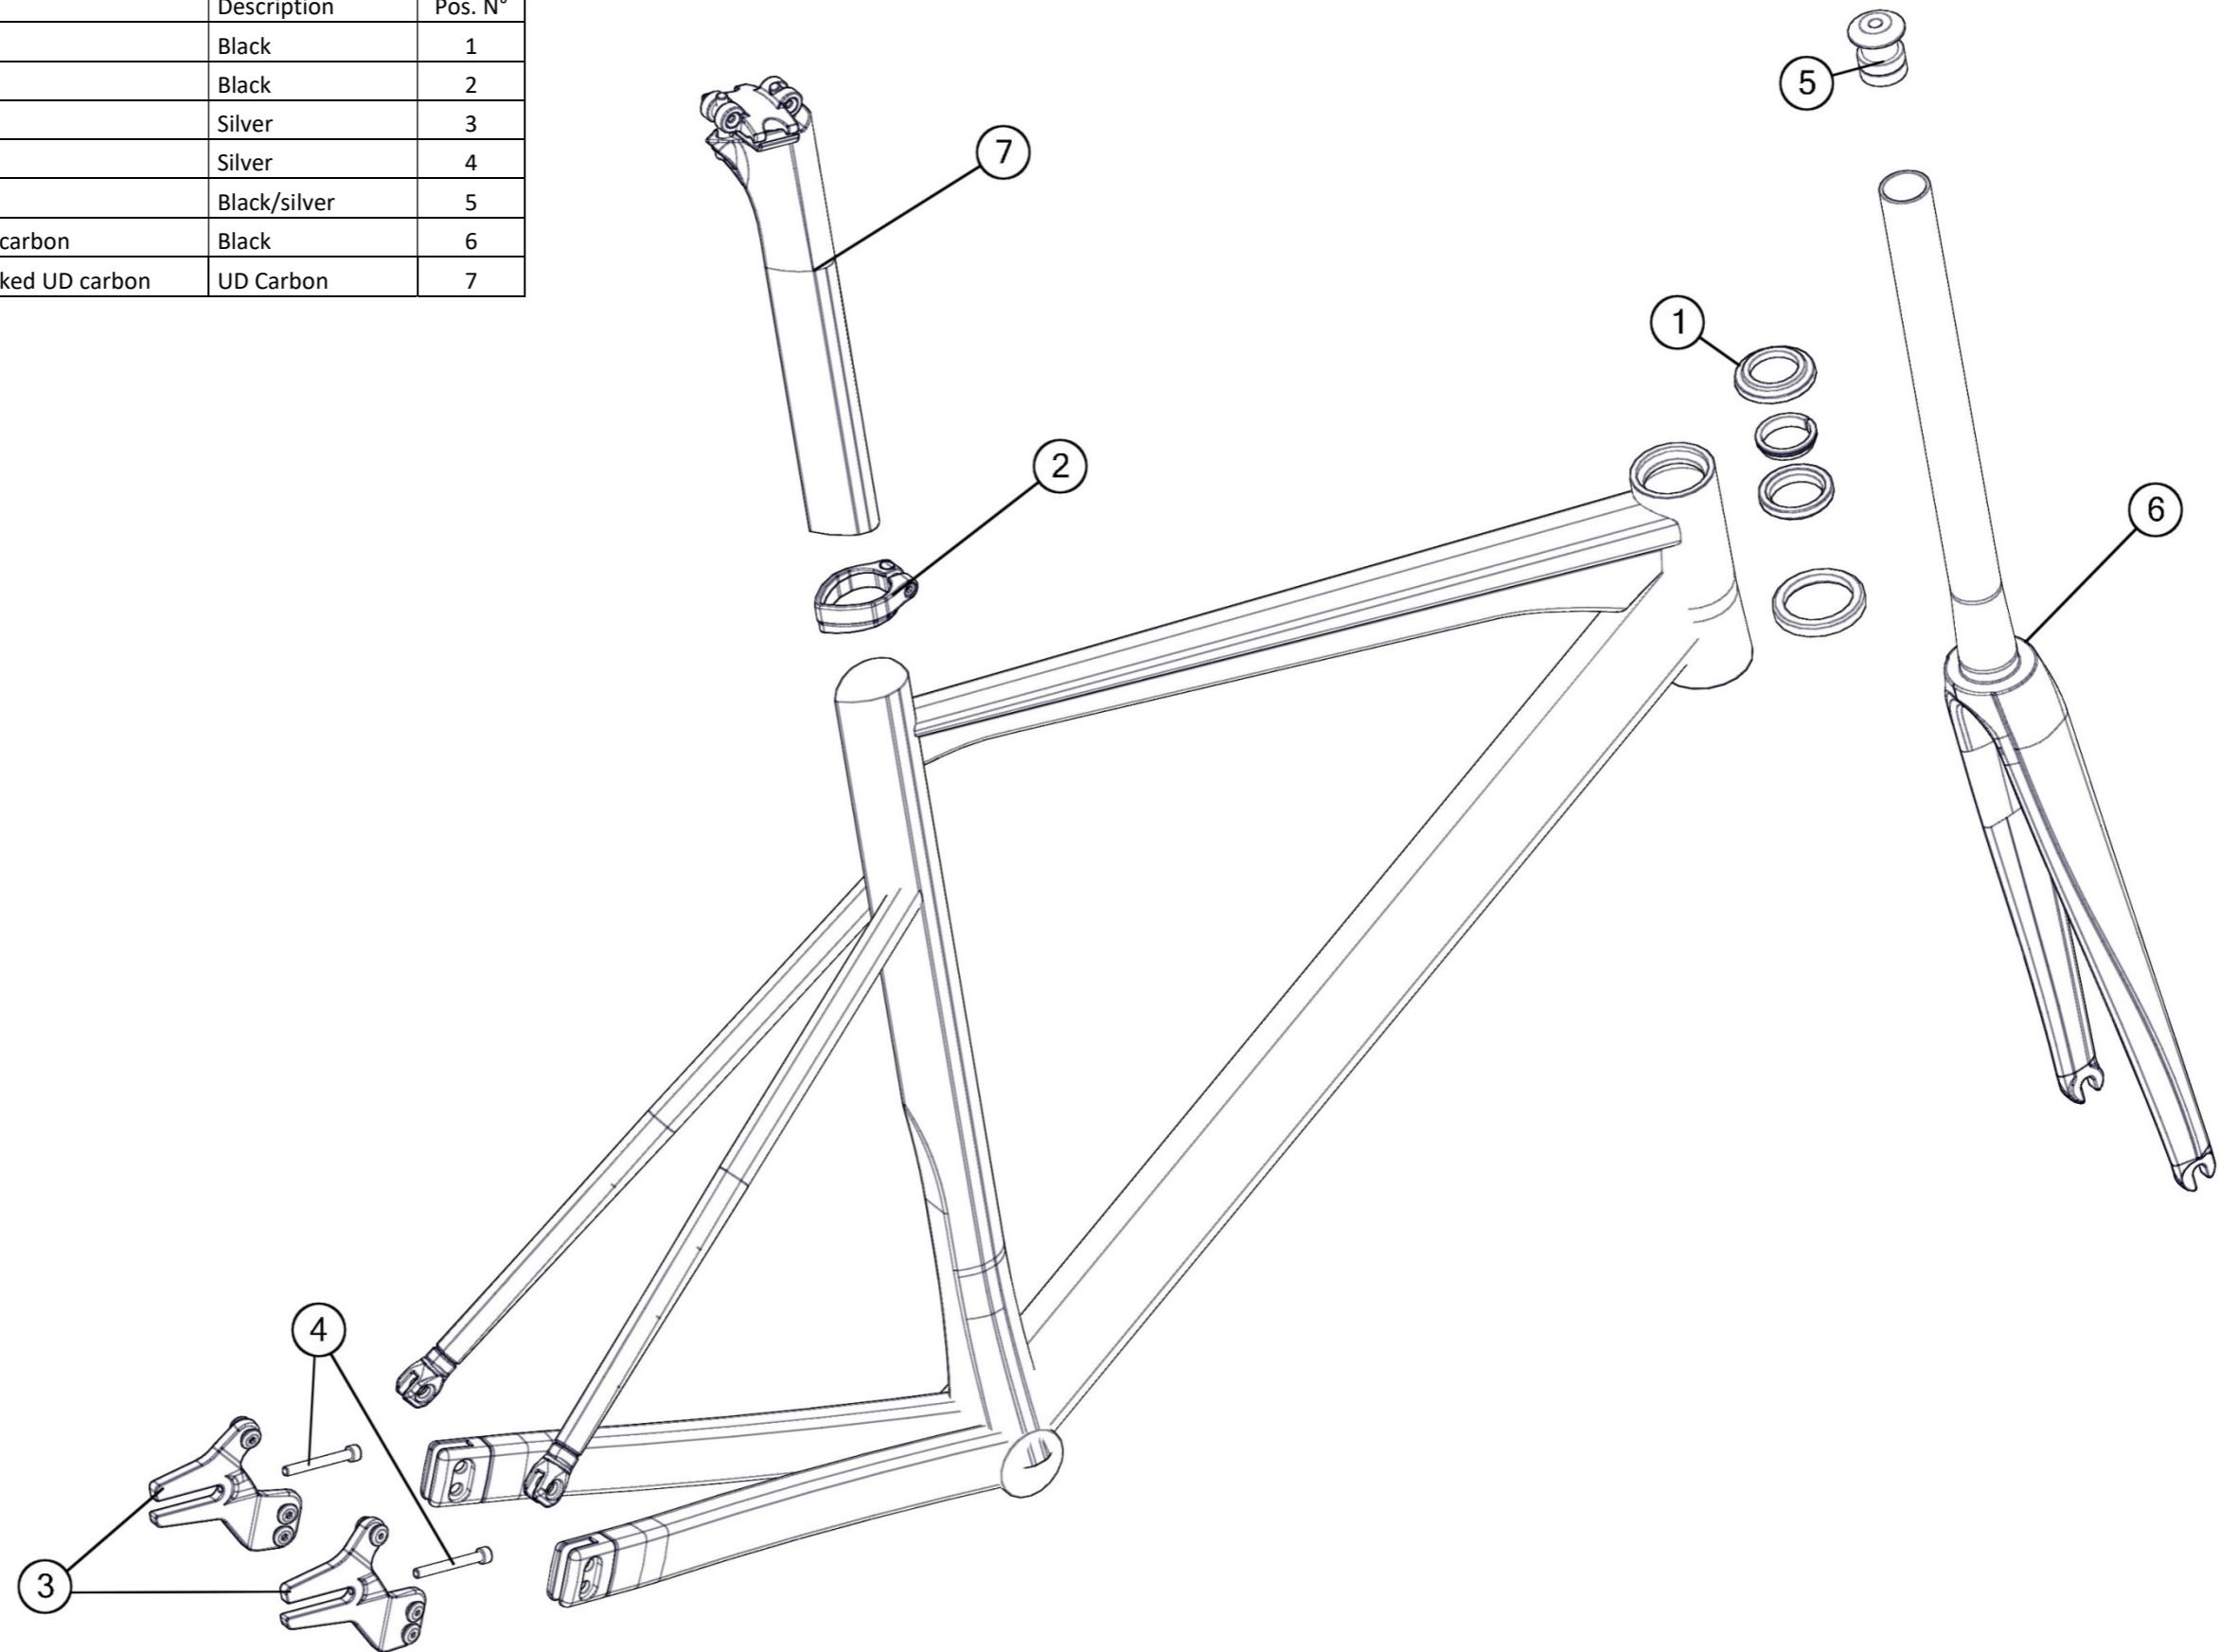

trackmachine TR02

Part N°	Part Name	Description	Pos. N°
213695	Headset VP-B153AC	Black	1
220926	Seatpost Clamp # 15	Black	2
213701	Dropout # 43	Silver	3
213702	Axle Adjuster # 2	Silver	4
213682	Expander #2	Black/silver	5
215420	Fork 14-R4, naked UD carbon	Black	6
215422	Airfoilpost 320mm, naked UD carbon	UD Carbon	7