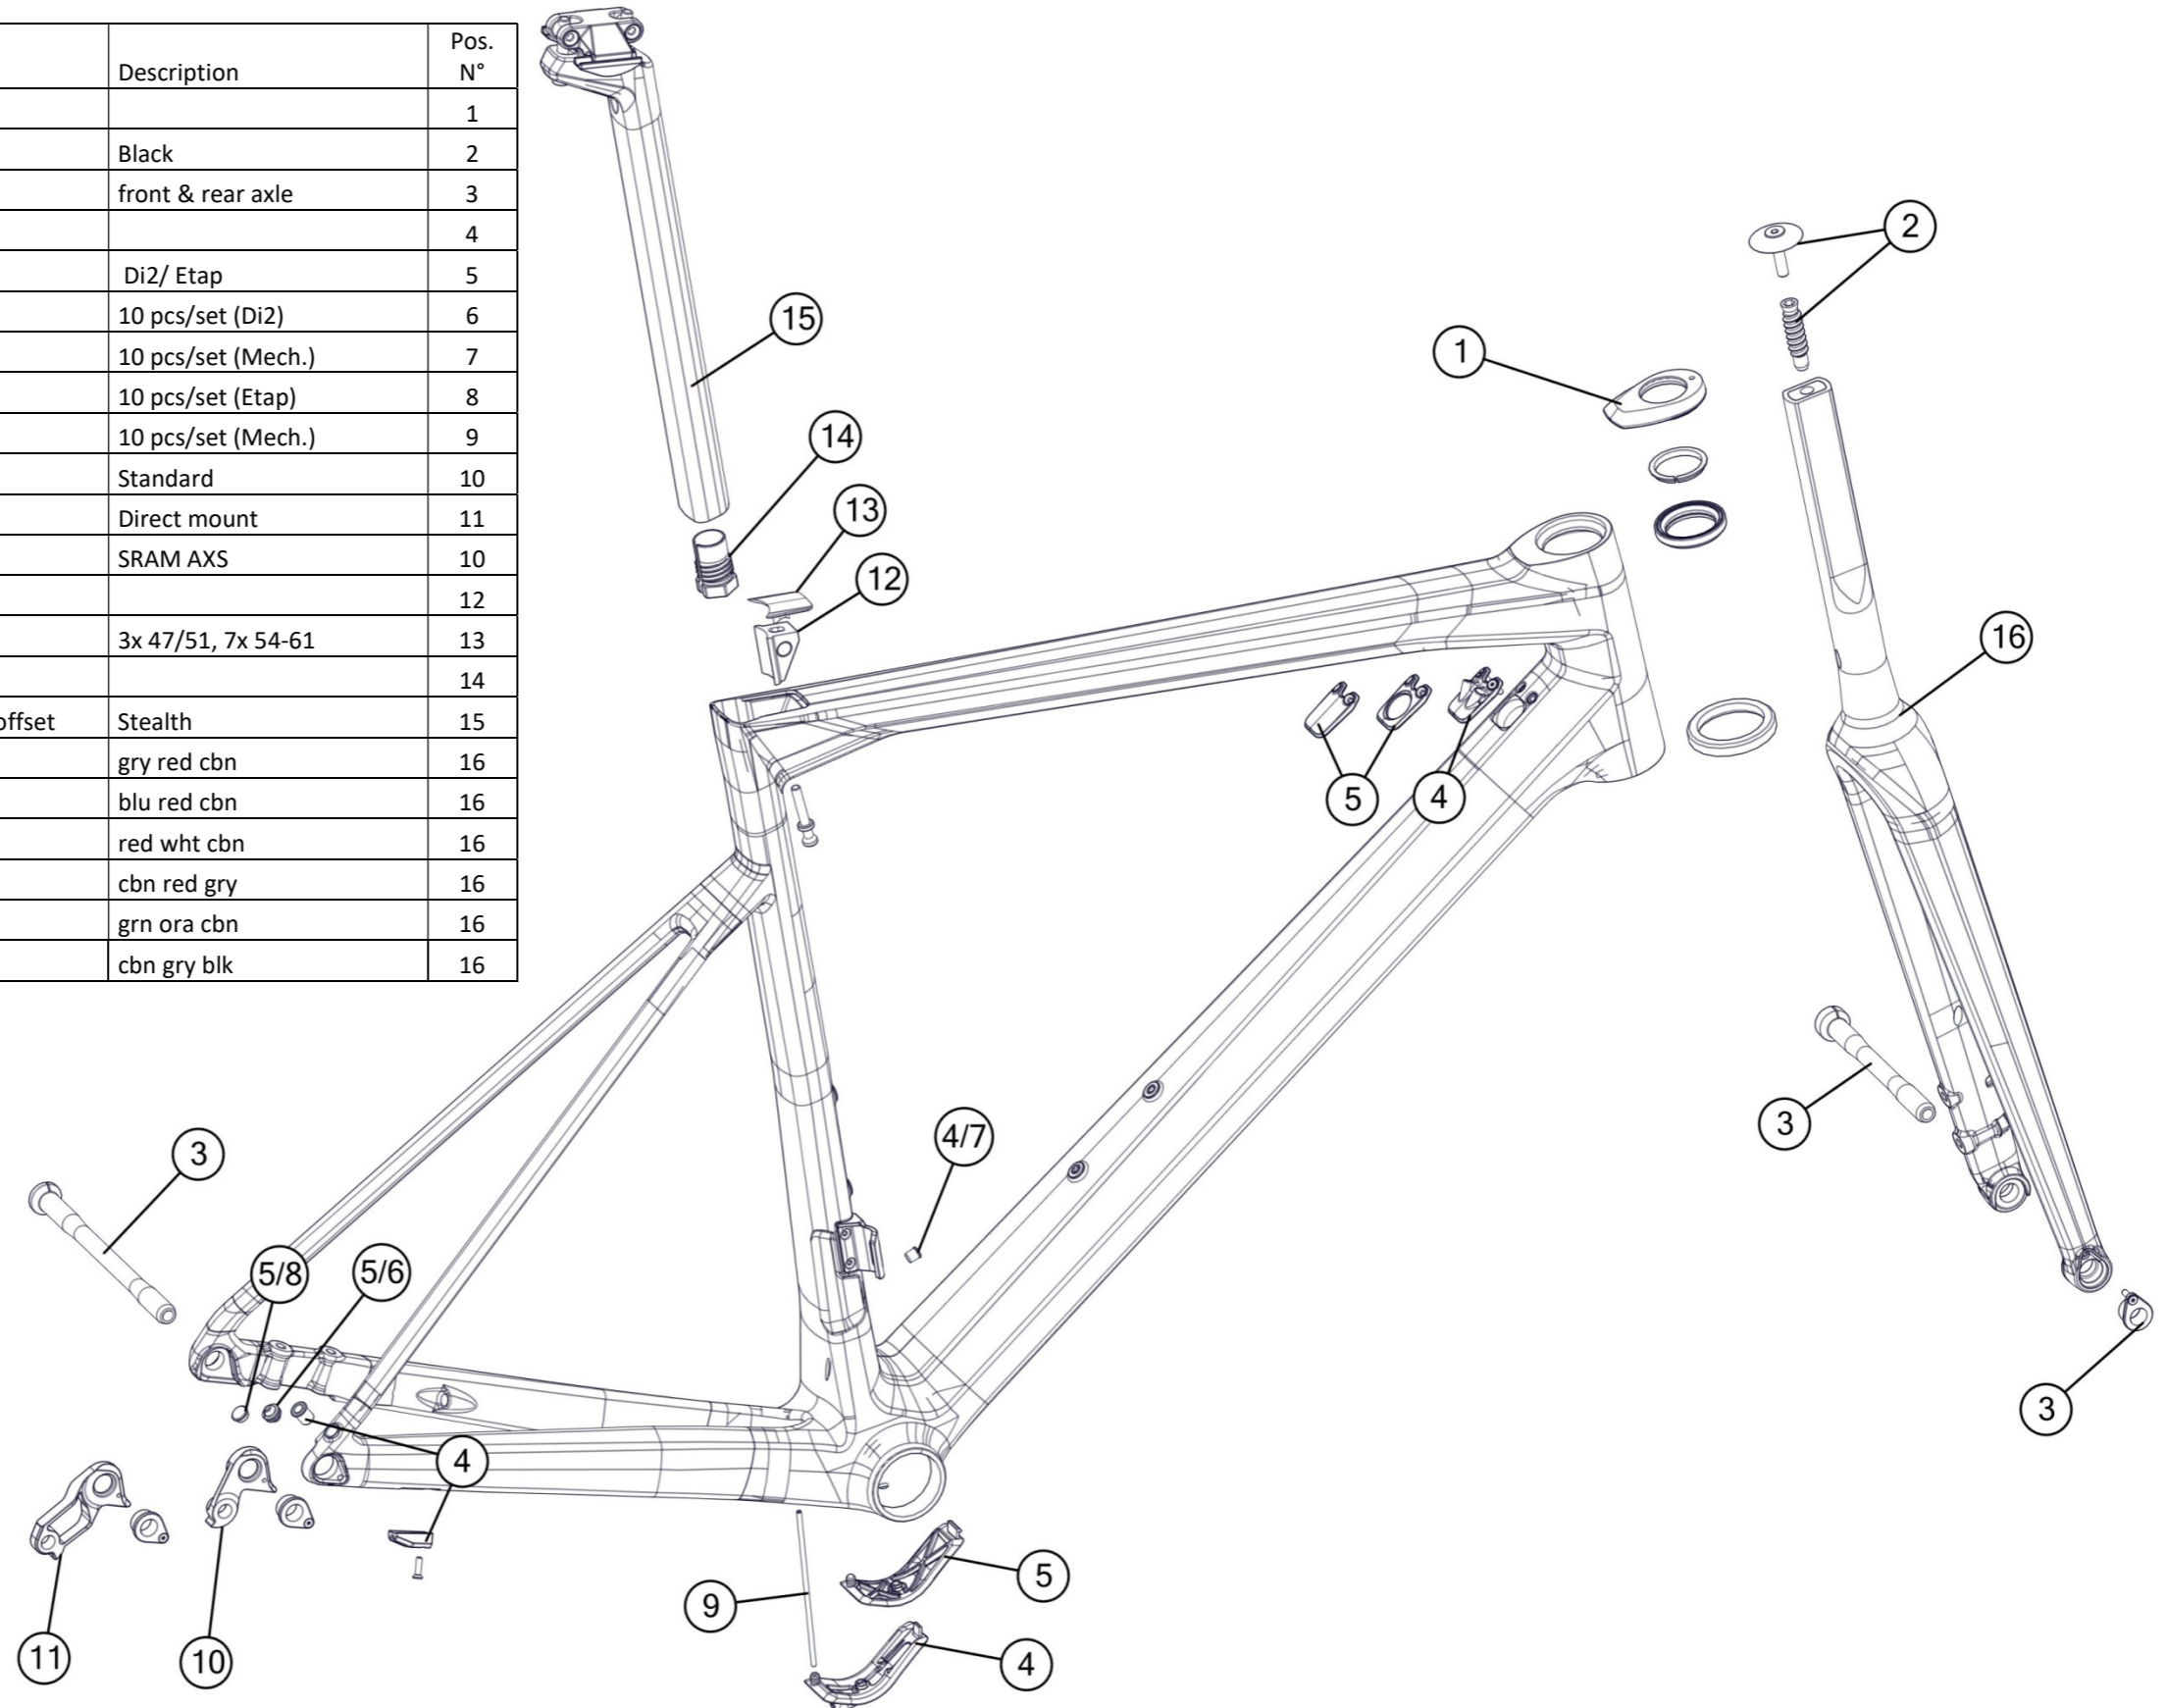

teammachine SLR01 Disc

Part N°	Part Name	Description	Pos. N°
301154	Headset SLR01 ICS MY18		1
300695	IC Carbon Disc Fork Topcap	Black	2
301628	Thru axle kit #1	front & rear axle	3
301100	Mechanical kit # 7		4
301102	Di2 kit # 8	Di2/ Etap	5
213675	Di2 plug kit # 1	10 pcs/set (Di2)	6
212492	Di2 Plug kit # 3	10 pcs/set (Mech.)	7
301103	Di2 Plug kit # 6	10 pcs/set (Etap)	8
301149	FD wire liner	10 pcs/set (Mech.)	9
301092	Dropout # 58	Standard	10
301093	Dropout # 59	Direct mount	11
302109	Dropout #70	SRAM AXS	10
301098	Seatpost clamp # 21		12
301270	Seatpost clamp cover kit	3x 47/51, 7x 54-61	13
212500	Internal battery adapter		14
301145	teammachine SLR01 seatpost, 15mm offset	Stealth	15
301627006788	teammachine SLR01 DISC ONE fork	gry red cbn	16
301627006789	teammachine SLR01 DISC TWO fork	blu red cbn	16
301627006790	teammachine SLR01 DISC THREE fork	red wht cbn	16
301627006787	teammachine SLR01 DISC FOUR fork	cbn red gry	16
301627006792	teammachine SLR01 DISC MOD fork	grn ora cbn	16
301627006791	teammachine SLR01 DISC MOD fork	cbn gry blk	16