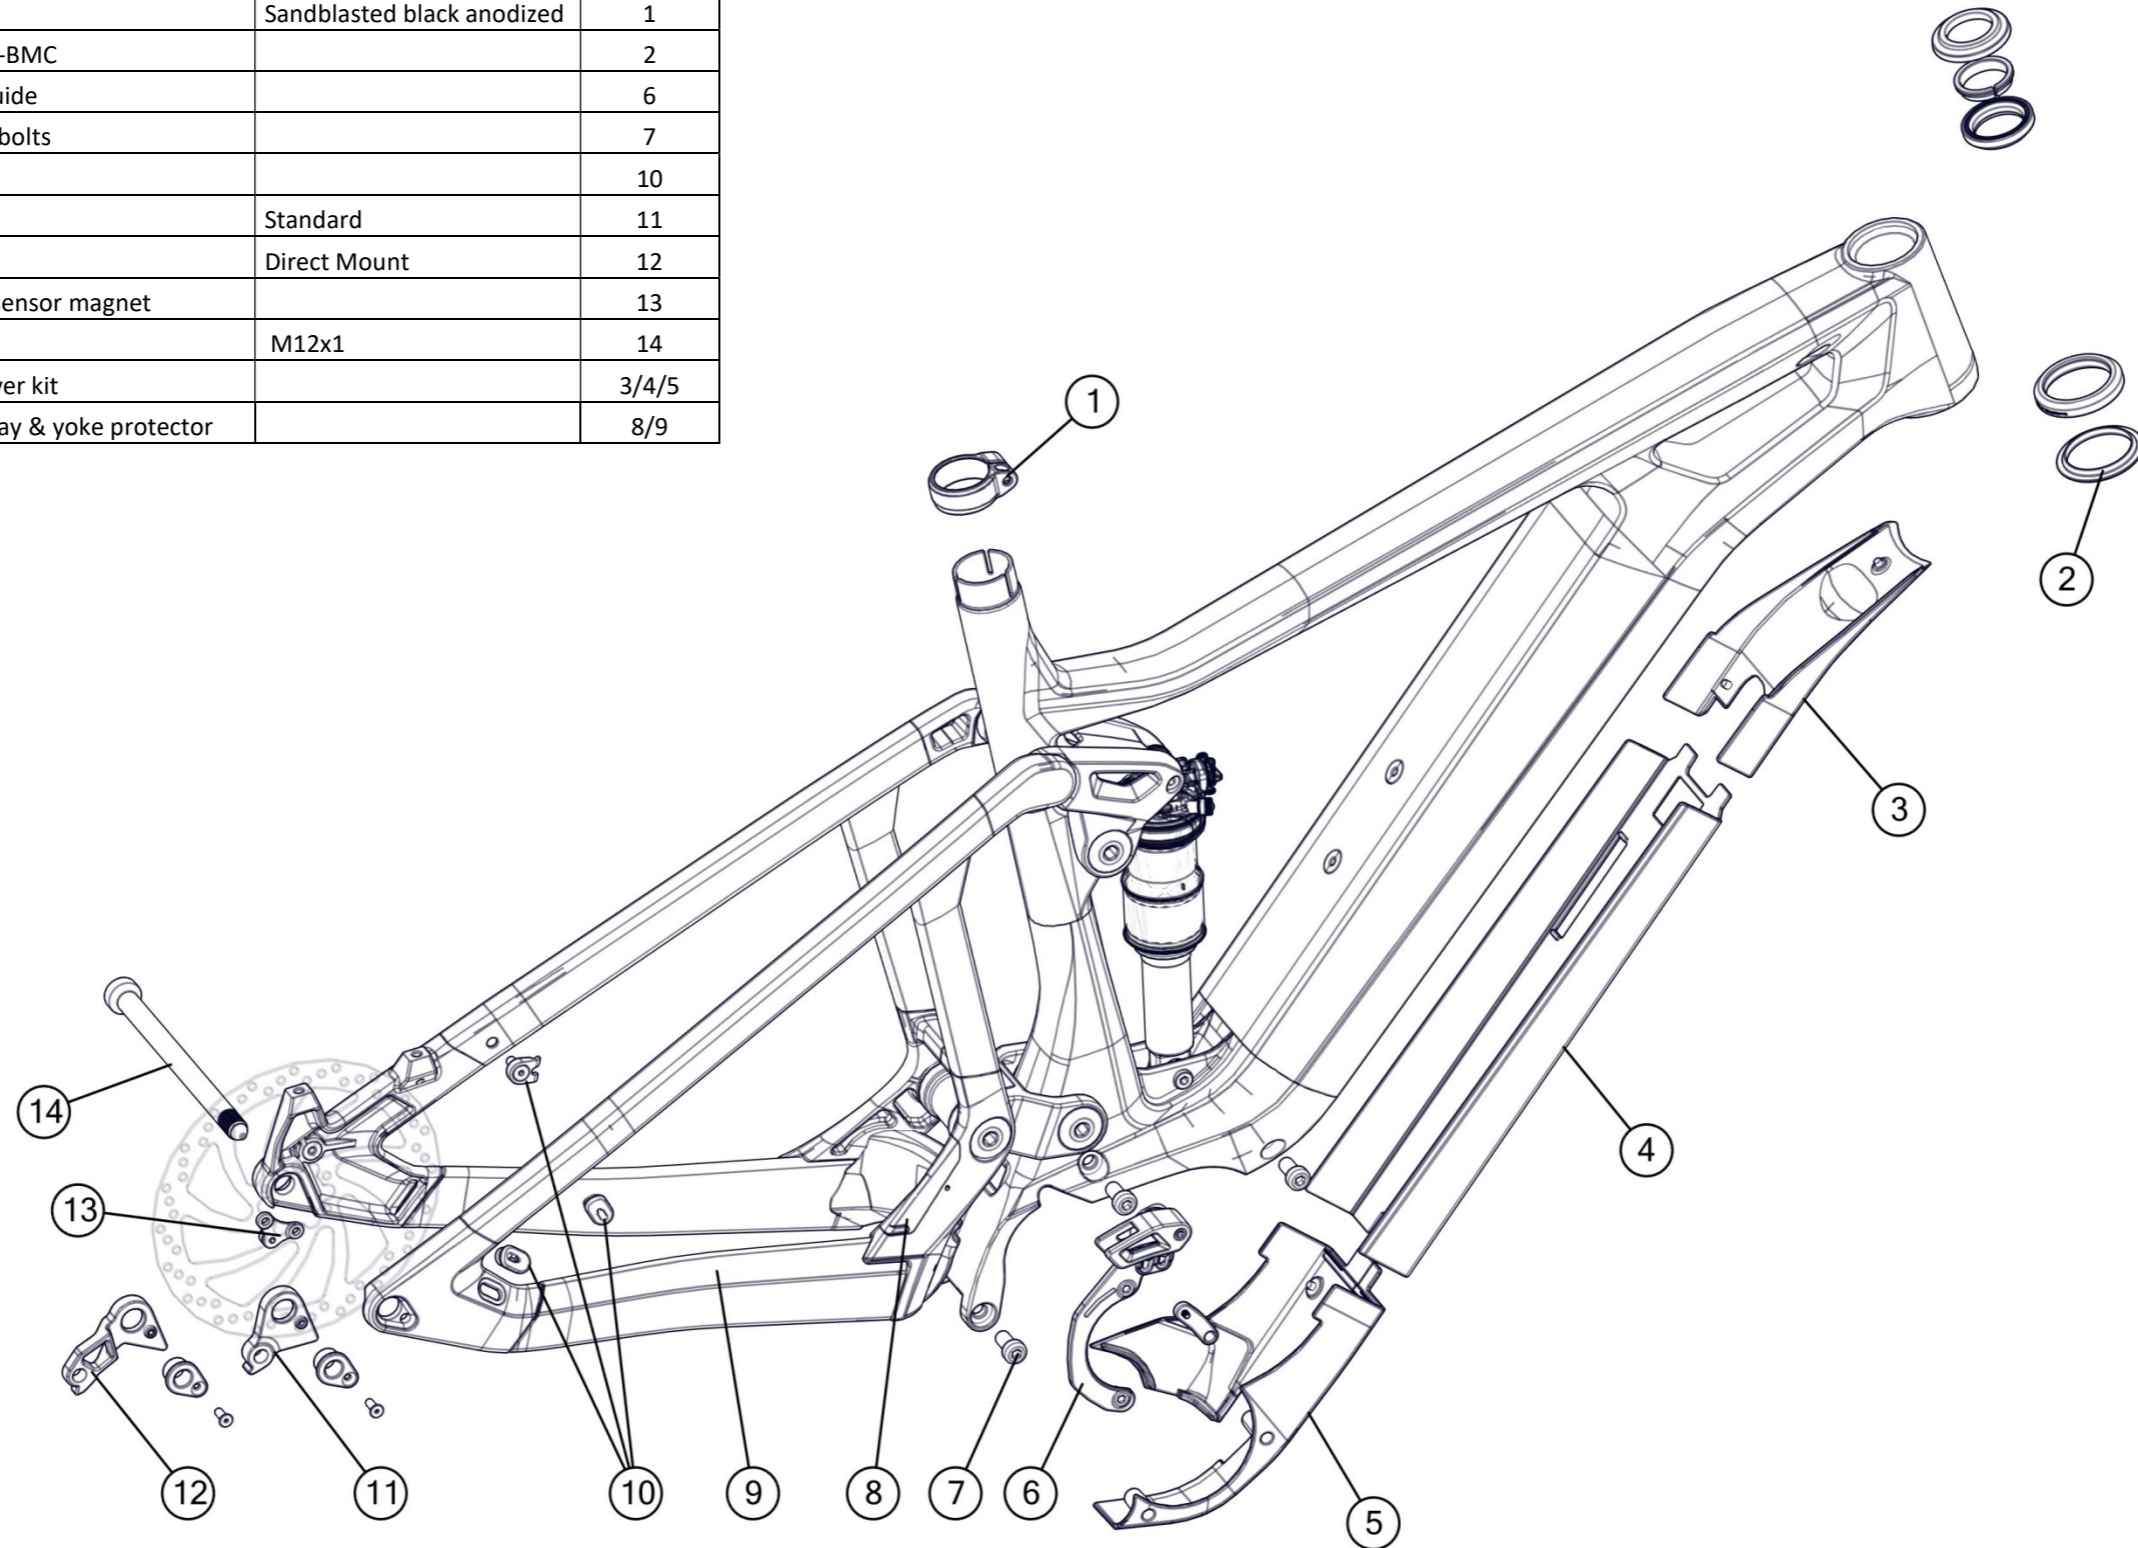

trailfox/ speedfox AMP

Part N°	Part Name	Description	Pos. N°
207460	Raceclamp	Sandblasted black anodized	1
222794	Headset VP-B352UC-BMC		2
301239	trailfox AMP chainguide		6
301244	Trailfox AMP motor bolts		7
301238	Cable guide #20		10
301234	Dropout #62	Standard	11
301235	Dropout #63	Direct Mount	12
301236	trailfox AMP speed sensor magnet		13
301696	Thru axle kit #5	M12x1	14
301241	trailfox AMP D/T cover kit		3/4/5
301242	trailfox AMP chainstay & yoke protector		8/9