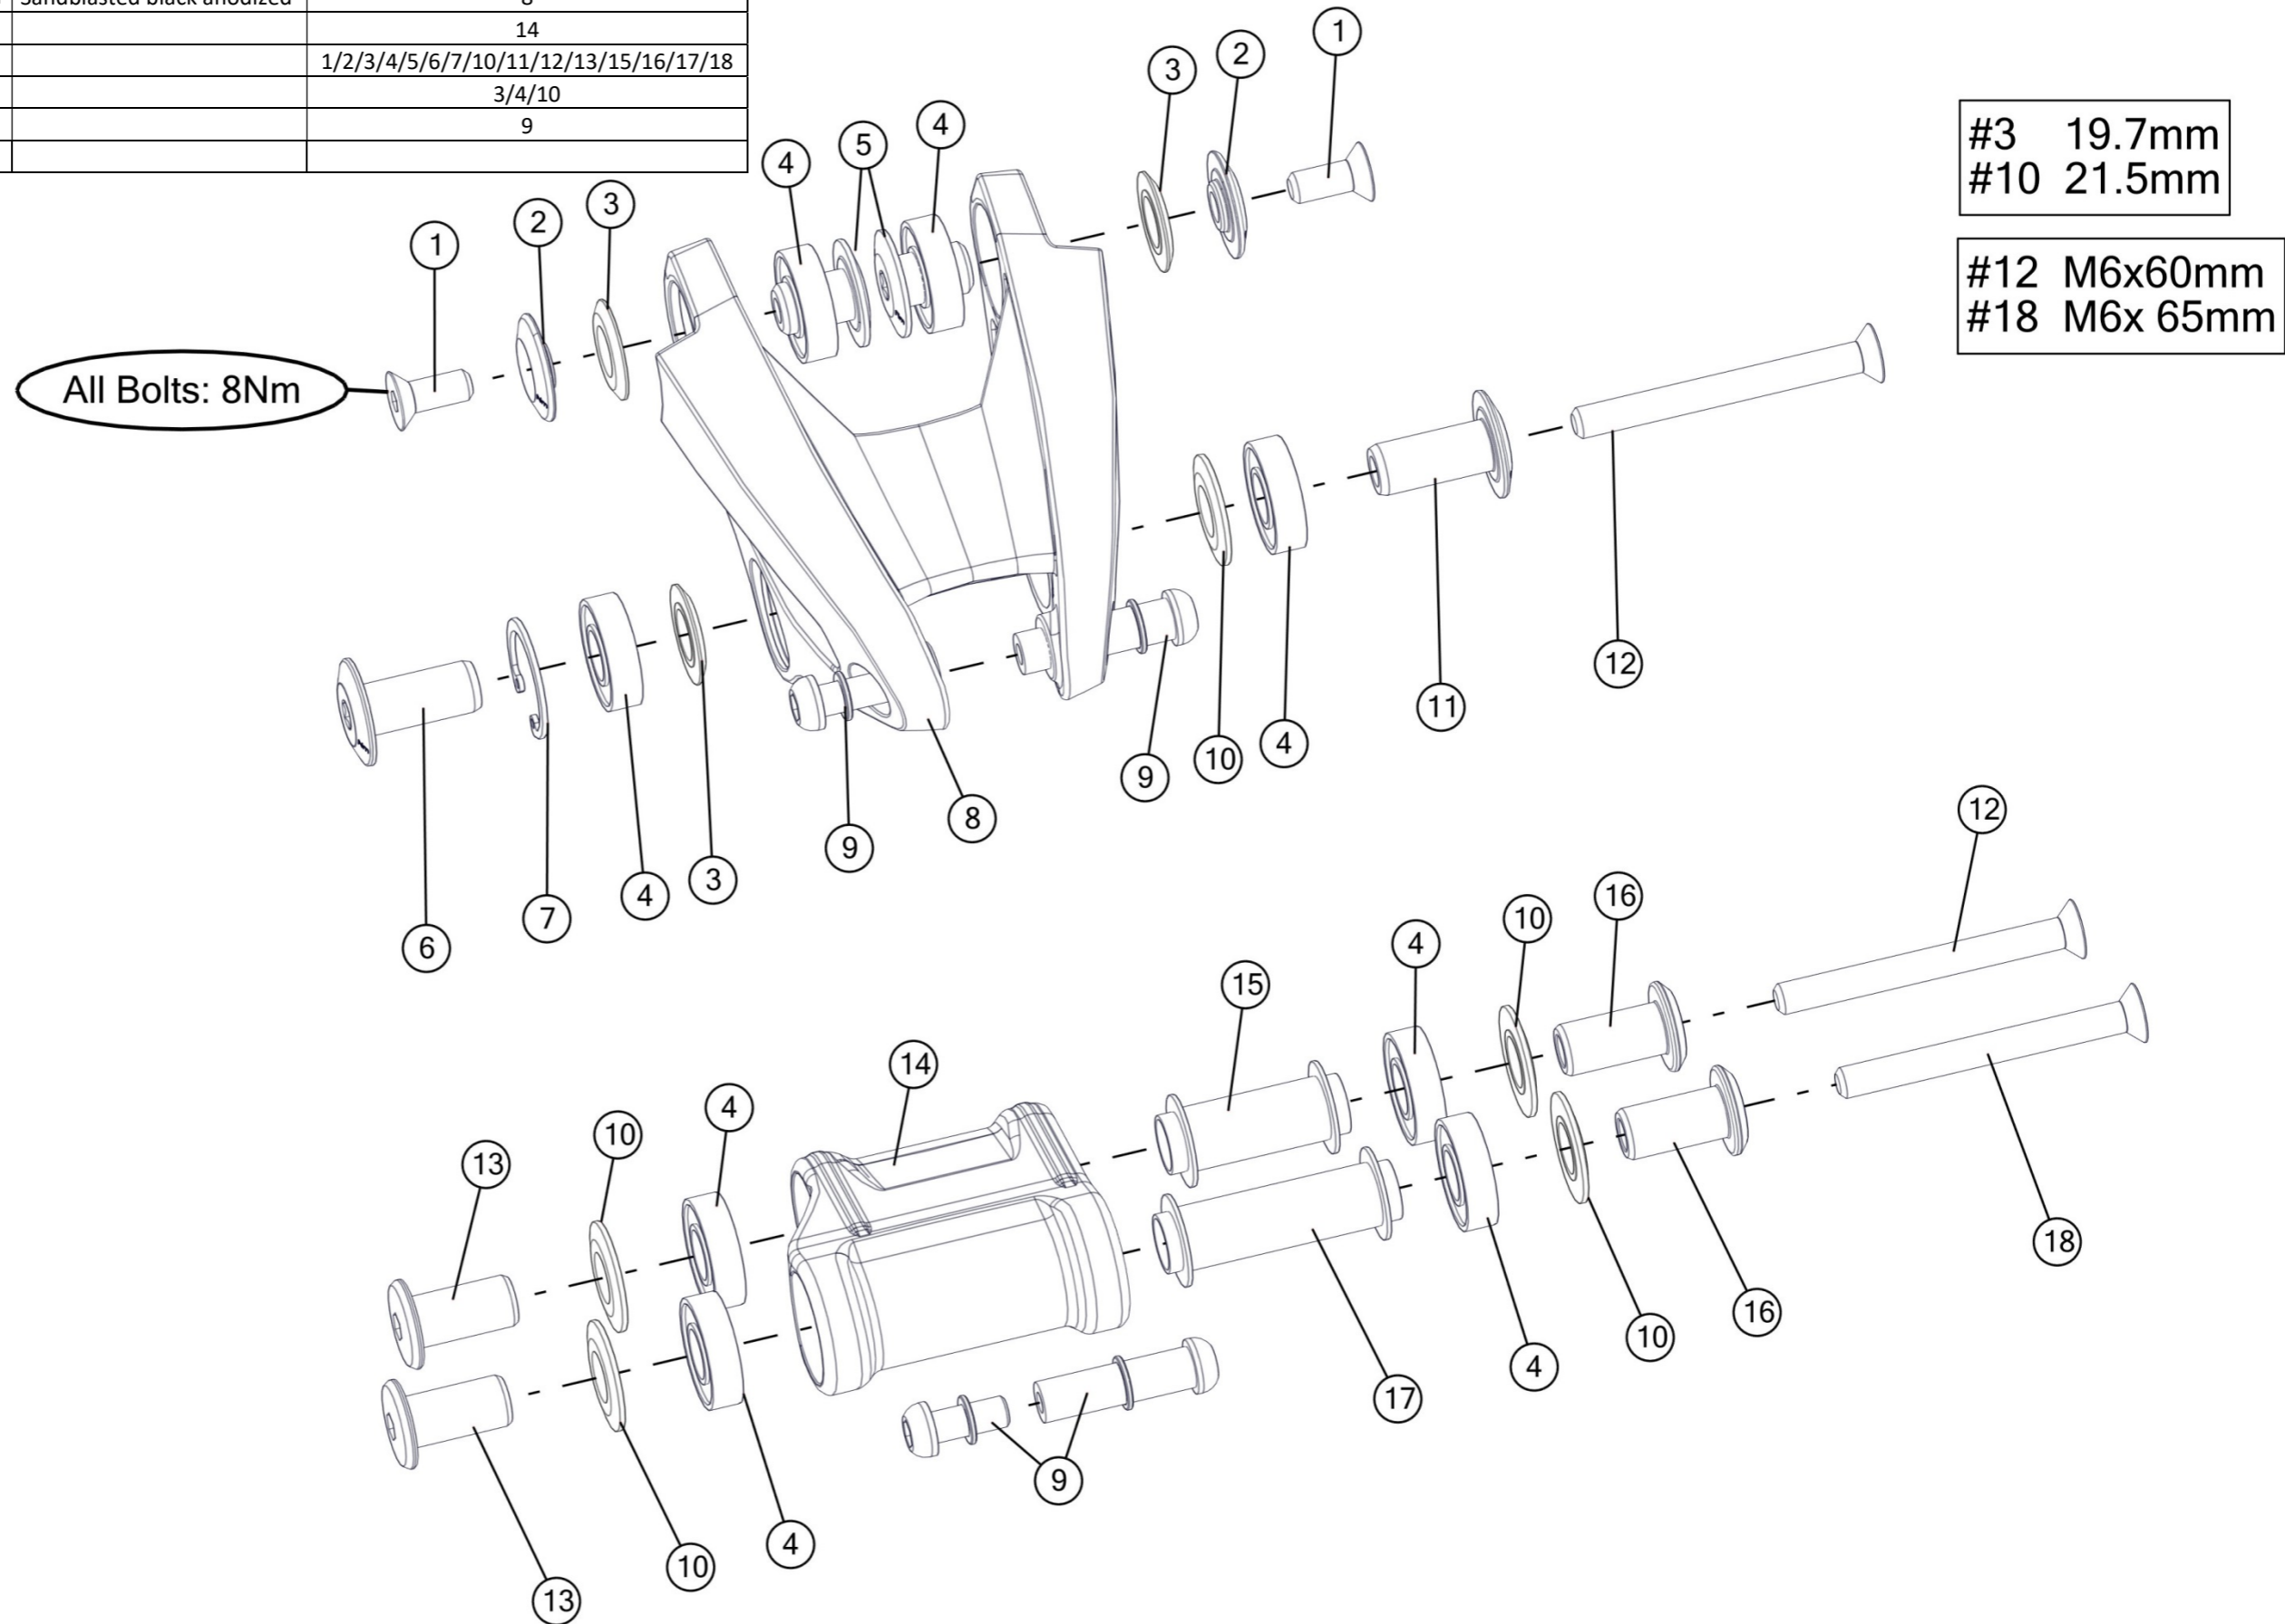

speedfox/ agonist suspension parts

Part N°	Part Name	Description	Pos. N°
301191	speedfox agonist Rockerarm	Sandblasted black anodized	8
301192	speedfox agonist Lowerlink		14
301206	Bolt kit #24		1/2/3/4/5/6/7/10/11/12/13/15/16/17/18
301207	Bearing Kit #2		3/4/10
208505	Rear shock bolt set # 1		9
300490	MTT-APS Toolkit