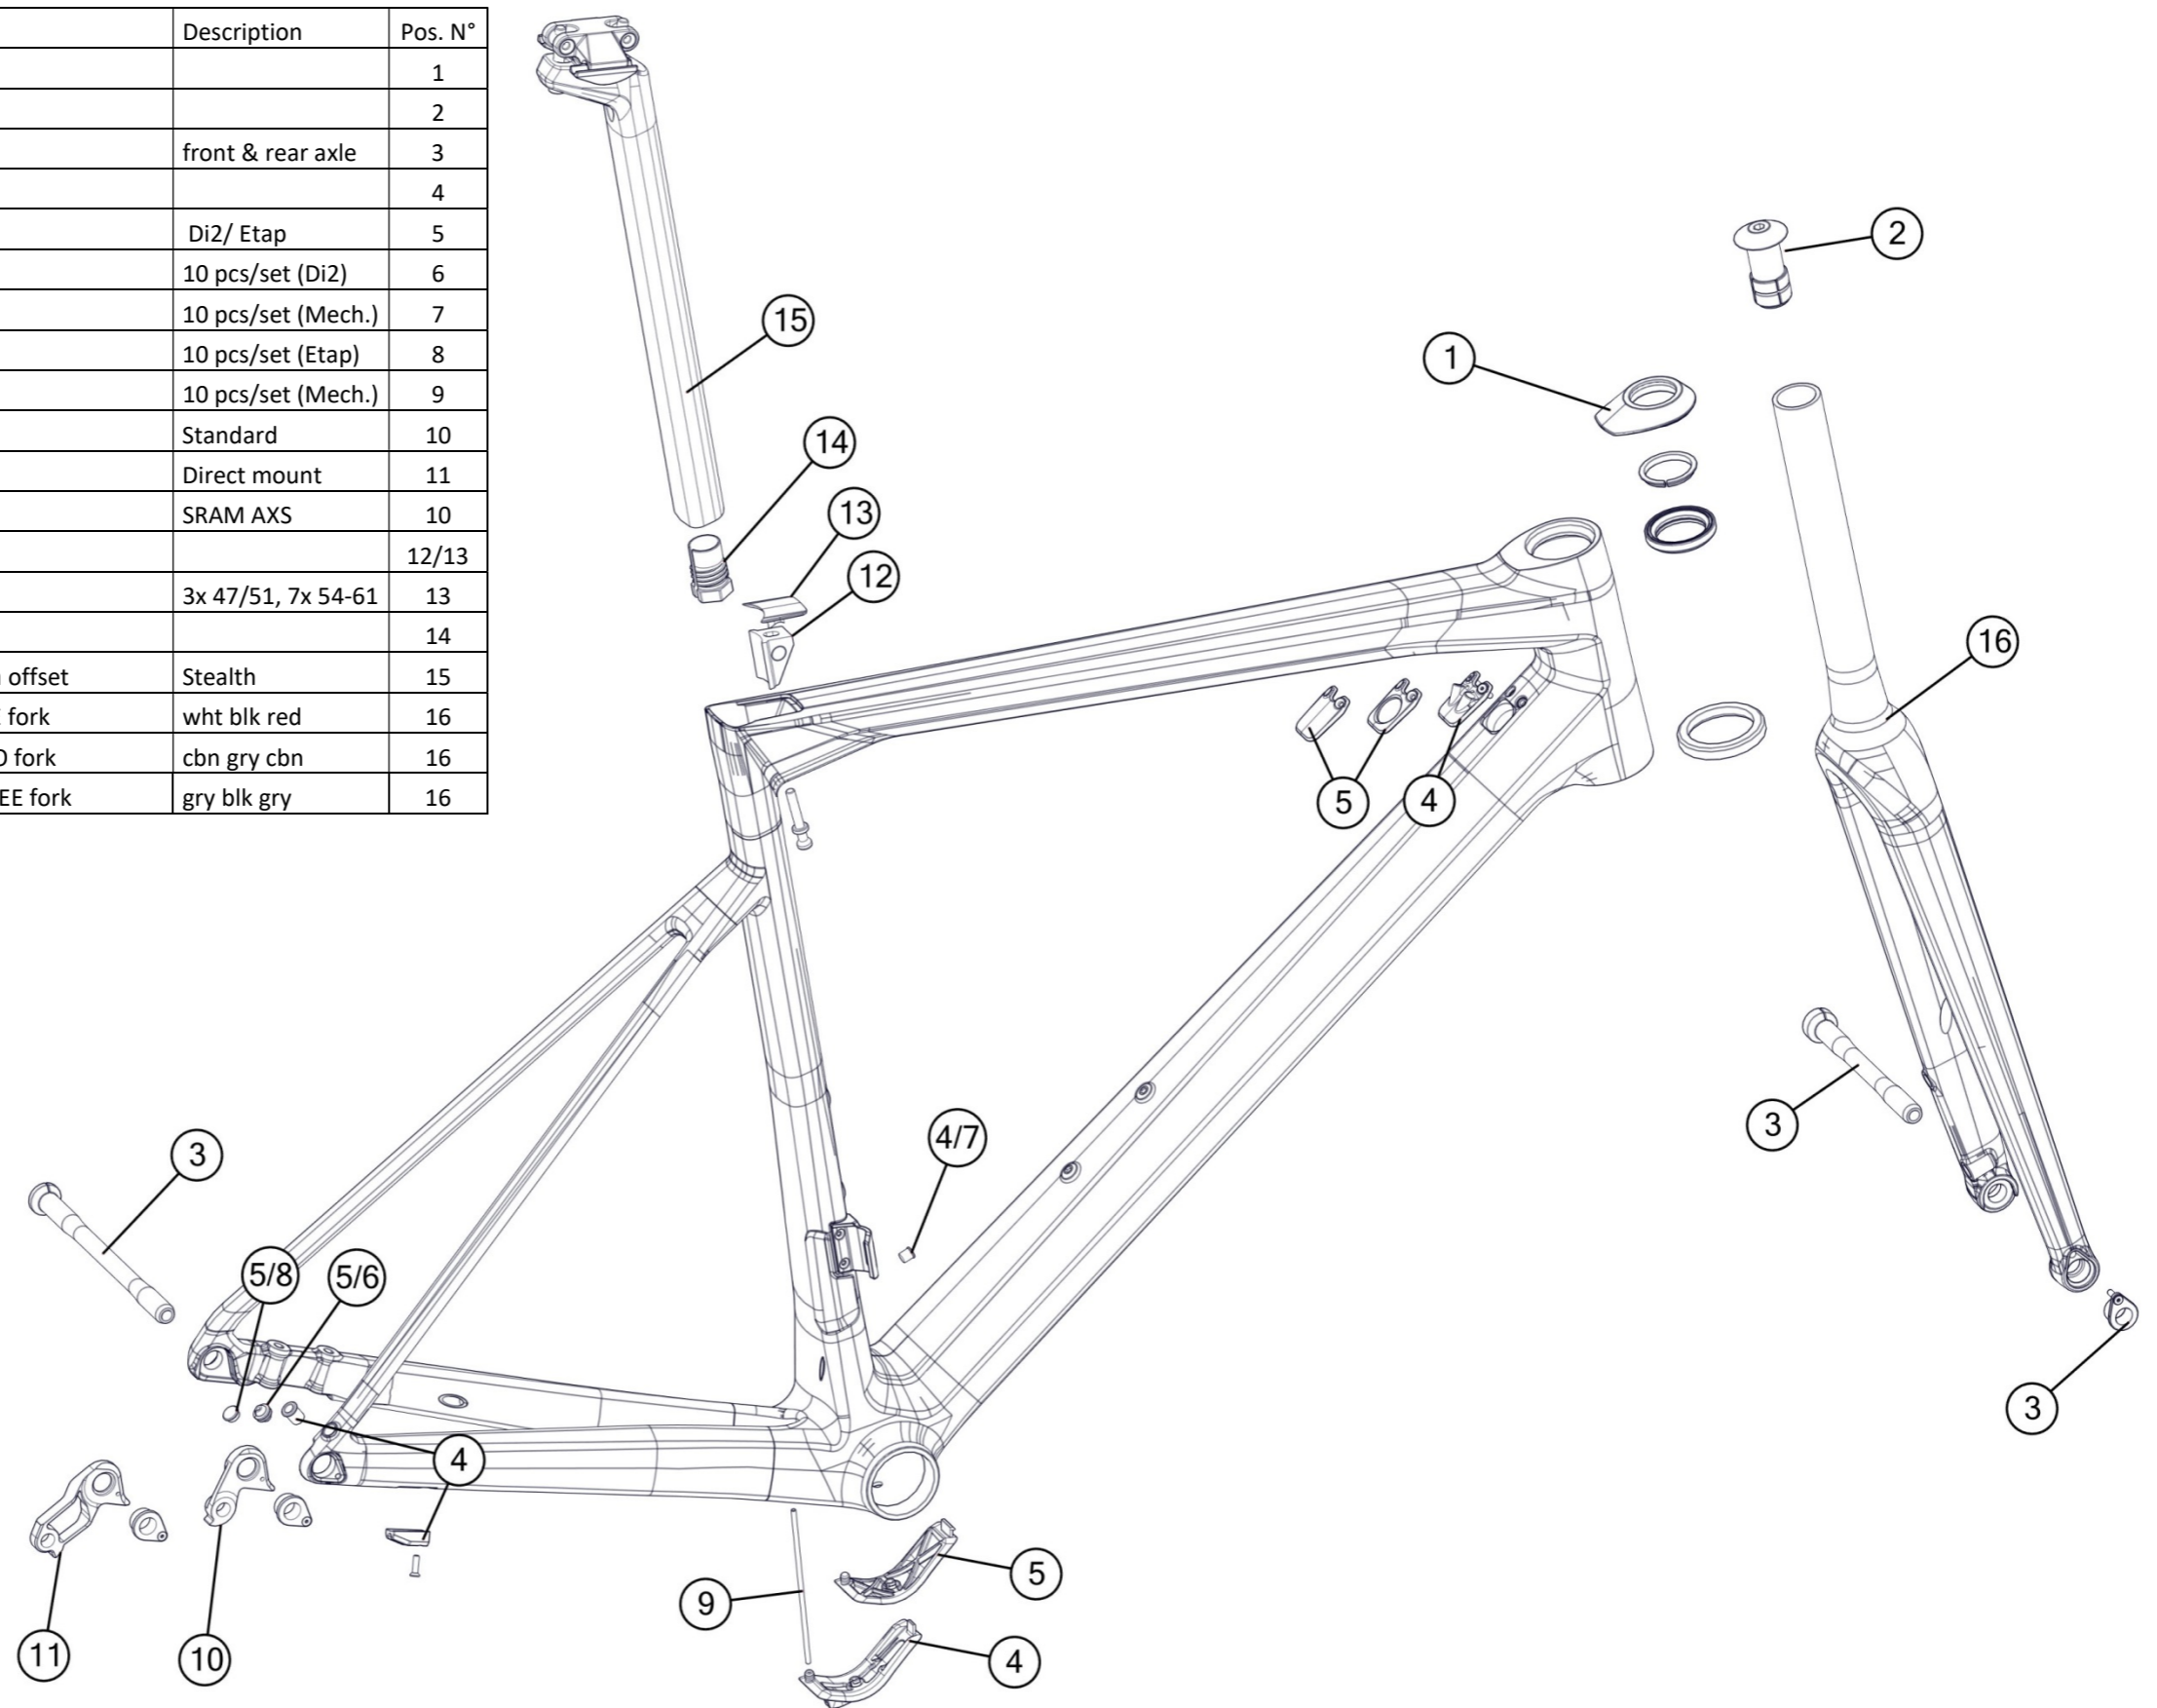

teammachine SLR02 Disc

Part N°	Part Name	Description	Pos. N°
301148	Headset SLR01/02 MY18		1
213682	Expander # 2		2
301628	Thru axle kit #1	front & rear axle	3
301100	Mechanical kit # 7		4
301102	Di2 kit # 8	Di2/ Etap	5
213675	Di2 plug kit # 1	10 pcs/set (Di2)	6
212492	Di2 Plug kit # 3	10 pcs/set (Mech.)	7
301103	Di2 Plug kit # 6	10 pcs/set (Etap)	8
301149	FD wire liner	10 pcs/set (Mech.)	9
301092	Dropout # 58	Standard	10
301093	Dropout # 59	Direct mount	11
302109	Dropout #70	SRAM AXS	10
301098	Seatpost clamp # 21		12/13
301270	Seatpost clamp cover kit	3x 47/51, 7x 54-61	13
219532	Battery adapter		14
301145	teammachine seatpost, 15mm offset	Stealth	15
301656006841	teammachine SLR02 DISC ONE fork	wht blk red	16
301656006843	teammachine SLR02 DISC TWO fork	cbn gry cbn	16
301656006842	teammachine SLR02 DISC THREE fork	gry blk gry	16