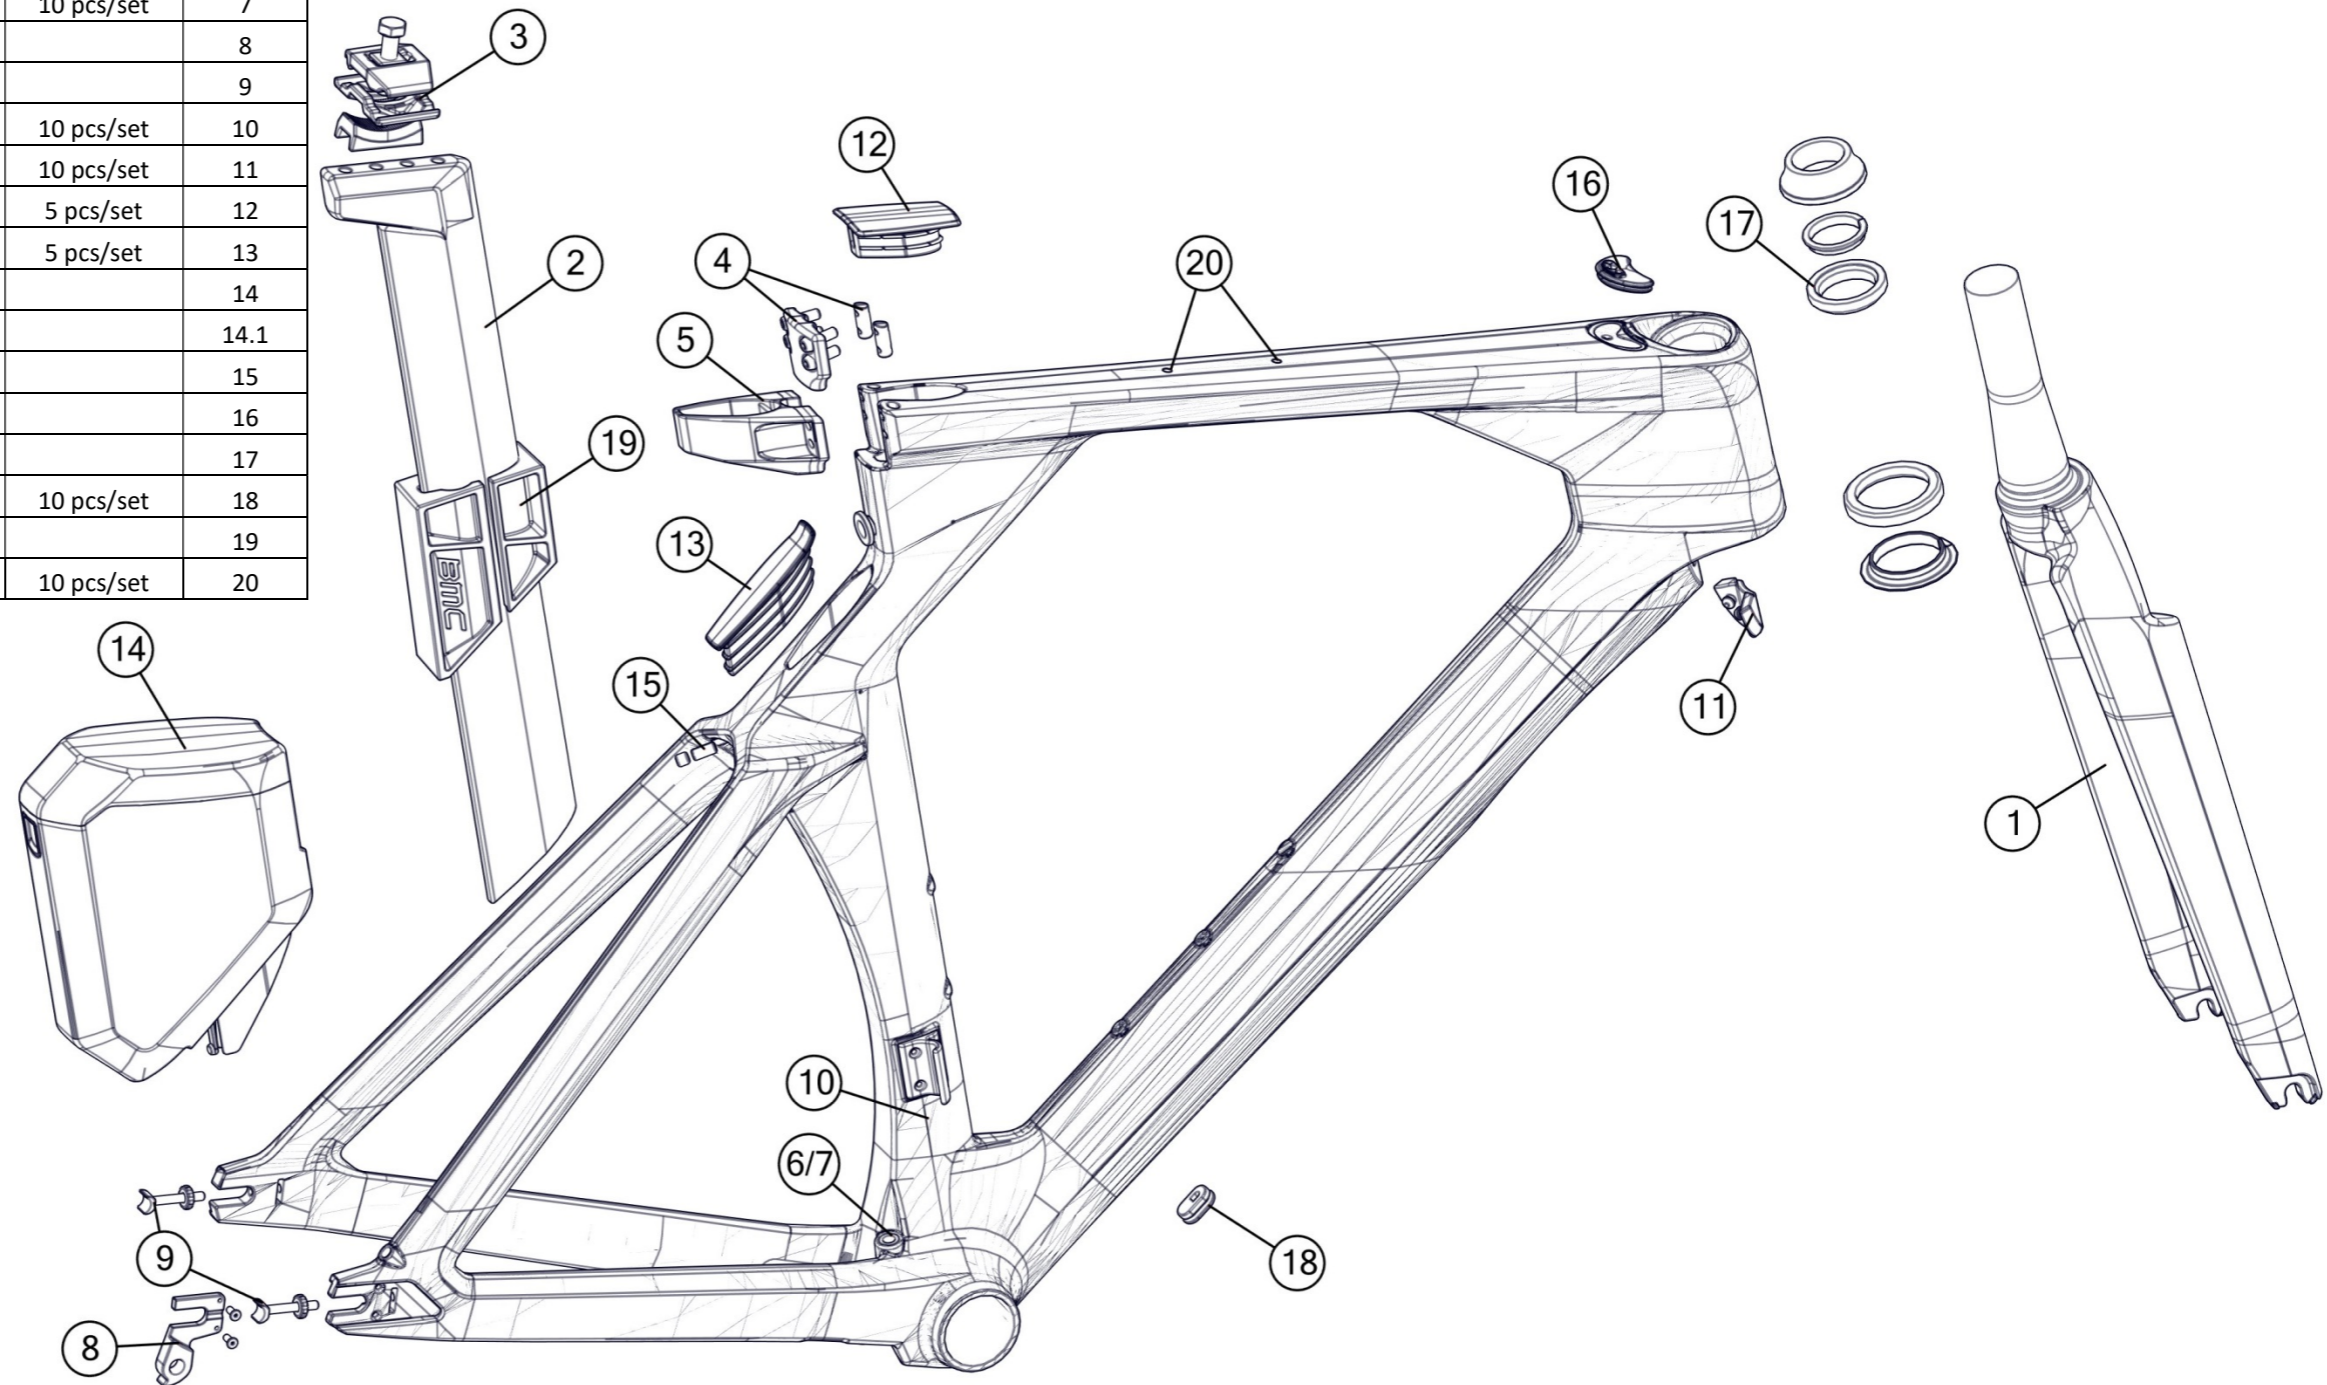

timemachine 02

Part N°	Variant N°	Part Name	Description	Pos. N°
300812	004315	TM02 fork	all artworks	1
300811		TM01 Seatpost		2
212482		Saddle clamp #1		3
300656		TM01 SP Clamp, front		4
300657		TM02 SP clamp, rear		5
300835		TM01 FD Cable stopper	10 pcs/set	6
300836		TM01 FD Cable cover	10 pcs/set	7
210544		Dropout #36		8
300837		Axle adjuster #1		9
212492		Di2 plug kit #3	10 pcs/set	10
300838		TM01 Fork bumpers	10 pcs/set	11
300658		TM01 Seatpost cover, front	5 pcs/set	12
300659		TM01 Seatpost cover, rear	5 pcs/set	13
301172		TM01 Rear Box		14
301173		timemachine 01/02 rear box mount		14.1
300840		TM01 SP Play Killer		15
210549		Toptube cable entrance cover		16
300960		TM02 Headset FSA 28-NO.42-ACB-3		17
212551		RD cable rubber plug	10 pcs/set	18
300847		TM01 Cutting tool		19
300874		TM01 Top Tube Plug	10 pcs/set	20