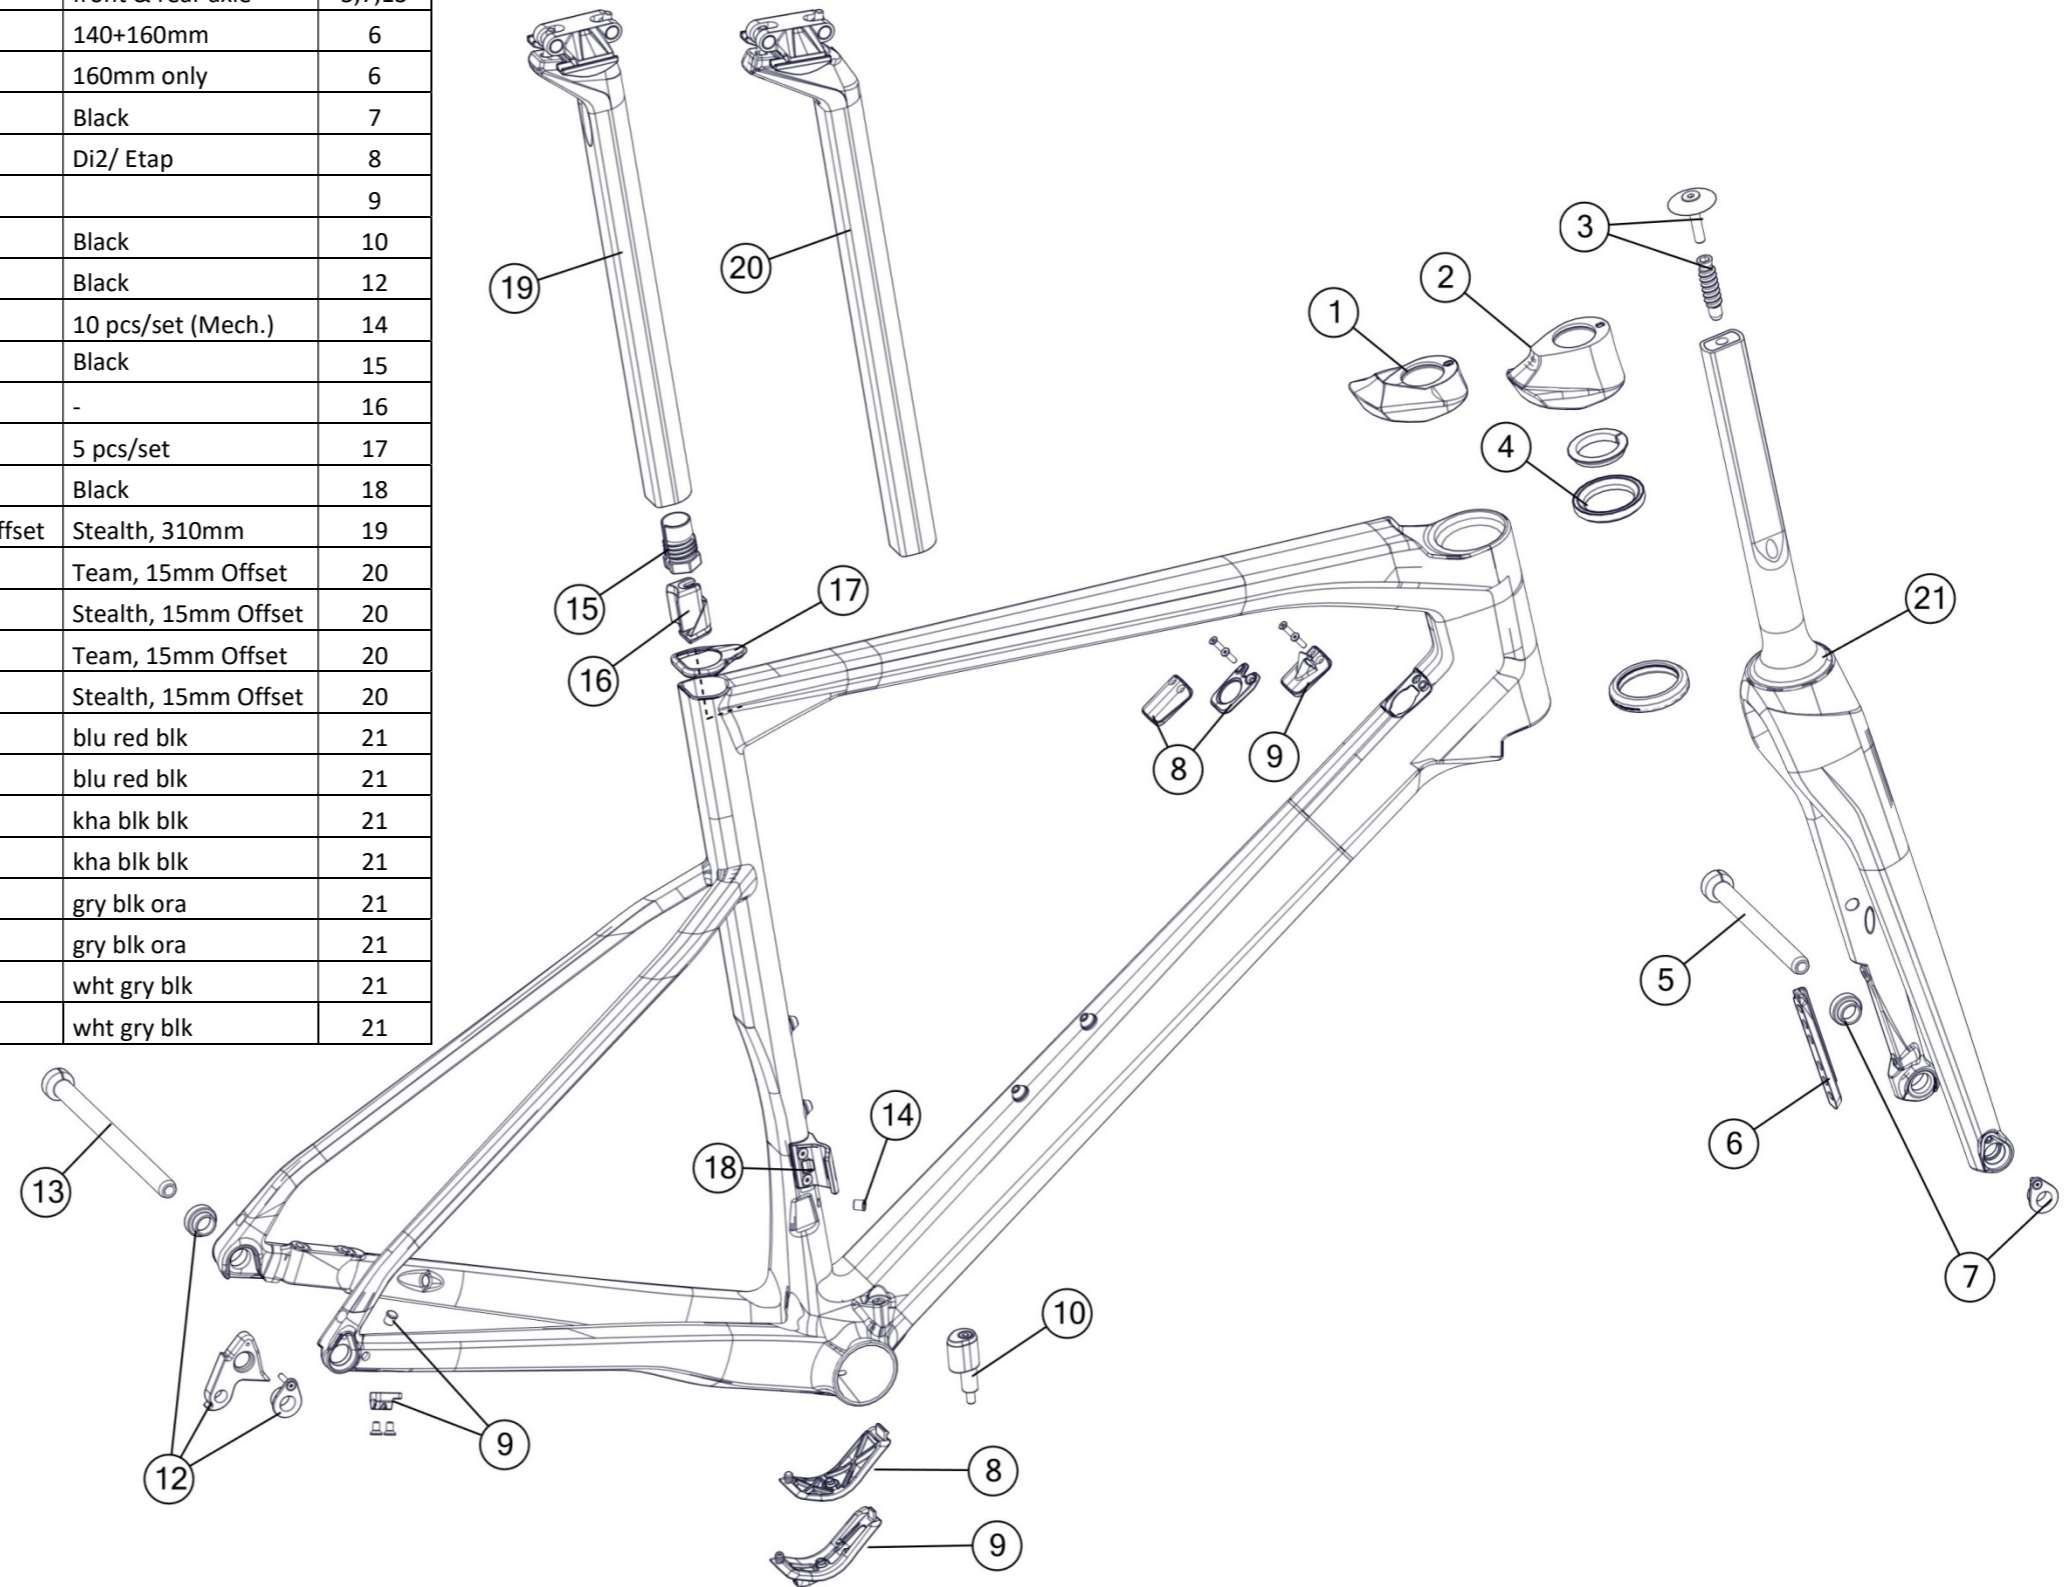

Part N°	Part Name	Description	Pos. N°
300713	Roadmachine 01 Topcone low	UD carbon	1
300712	Roadmachine 01 Topcone high	UD carbon	2
300695	IC Carbon Disc Fork Topcap	Black	3
300711	Roadmachine Headset (w/o Topcone)	1 1/2" - 1 1/4"	4
301692	Thru axle kit #2	front & rear axle	5,7,13
300710	Roadmachine front brake adapter	140+160mm	6
301004	Roadmachine front brake adapter 160mm	160mm only	6
300714	Fork dropout #1	Black	7
301101	Di2 kit # 7	Di2/ Etap	8
301099	Mechanical kit # 6		9
300715	Roadmachine chainguide	Black	10
300696	Dropout # 52	Black	12
300913	Di2 plug kit # 5	10 pcs/set (Mech.)	14
212500	Internal battery adapter	Black	15
300705	Seatpost clamp # 18	-	16
301038	roadmachine seattube seal	5 pcs/set	17
300706	Roadmachine FD hanger	Black	18
301269	roadmachine 01, carbon Seatpost, 0mm Offset	Stealth, 310mm	19
300814	roadmachine 01, carbon Seatpost, 250mm	Team, 15mm Offset	20
300815	roadmachine 01, carbon Seatpost, 250mm	Stealth, 15mm Offset	20
300639	roadmachine 01, carbon Seatpost, 310mm	Team, 15mm Offset	20
300640	roadmachine 01, carbon Seatpost, 310mm	Stealth, 15mm Offset	20
301621006749	roadmachine 01 ONE fork 47/51	blu red blk	21
301621006750	roadmachine 01 ONE fork 54-61	blu red blk	21
301621006751	roadmachine 01 TWO fork 47/51	kha blk blk	21
301621006752	roadmachine 01 TWO fork 54-61	kha blk blk	21
301621006753	roadmachine 01 THREE fork 47/51	gry blk ora	21
301621006754	roadmachine 01 THREE fork 54-61	gry blk ora	21
301621006755	roadmachine 01 MOD fork 47/51	wht gry blk	21
301621006756	roadmachine 01 MOD fork 54-61	wht gry blk	21