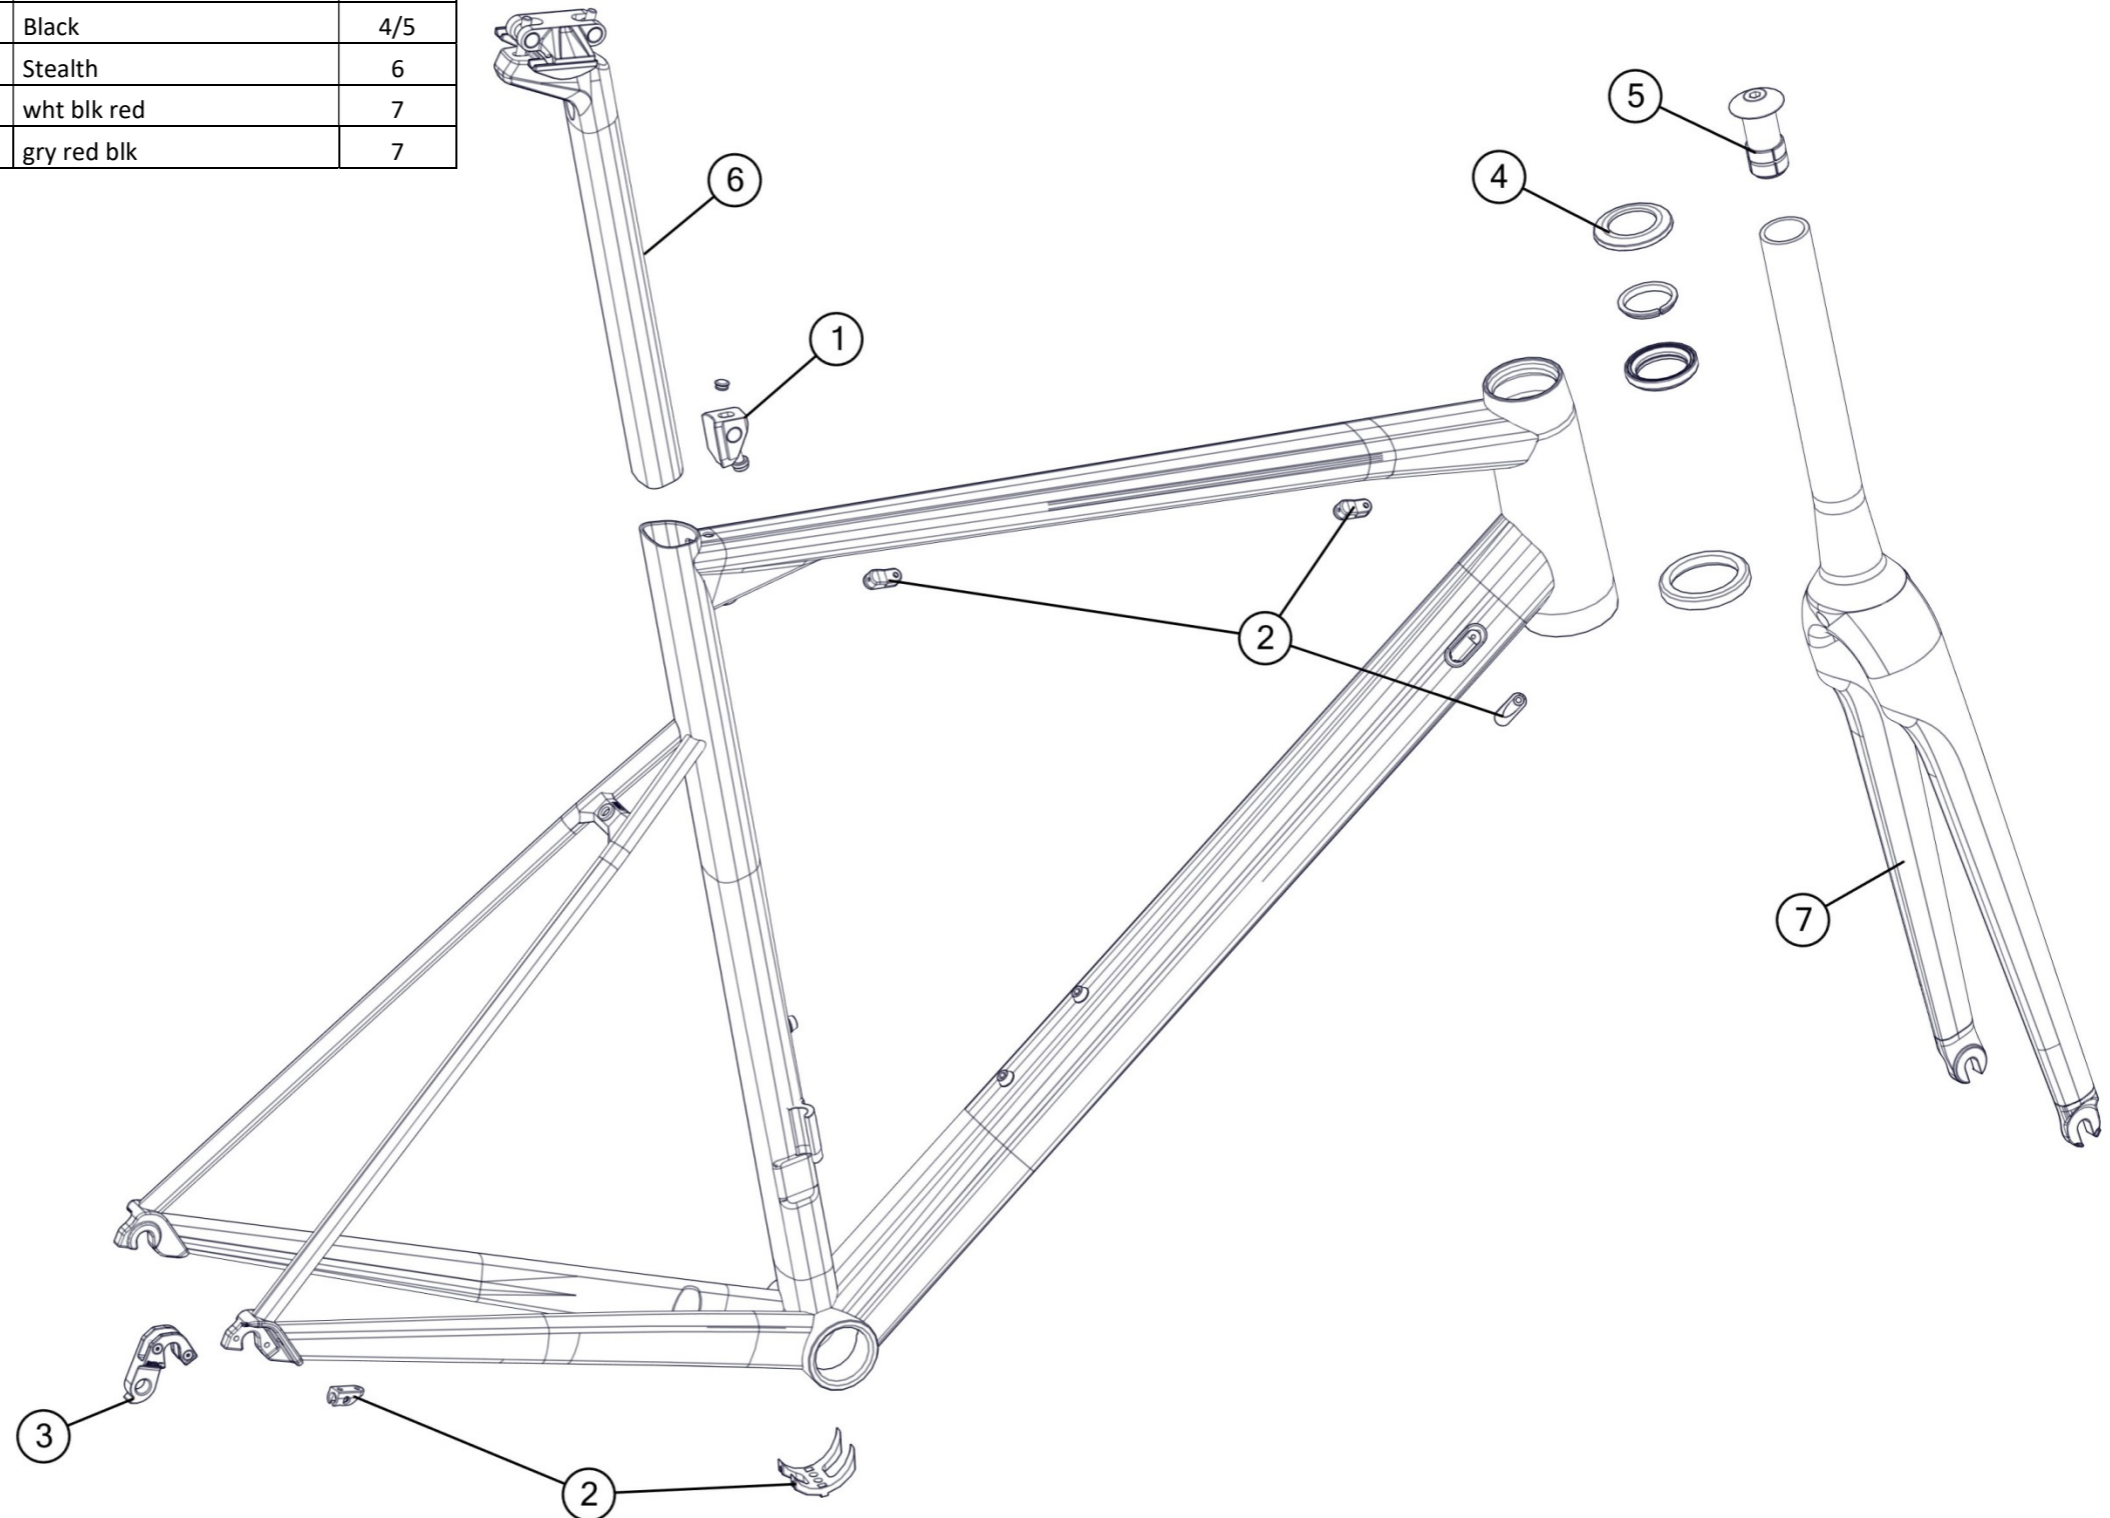

teammachine ALR01

Part N°	Part Name	Description	Pos. N°
301631	Seatpost clamp #23	Black anodized	1
301665	Cable guide #21	Black	2
301090	Dropout # 56	Sandblasted black anodized	3
301693	teammachine ALR Headset & Expander	Black	4/5
301145	teammachine seatpost, 15mm offset	Stealth	6
301632006794	teammachine ALR ONE fork	wht blk red	7
301632006793	teammachine ALR TWO fork	gry red blk	7