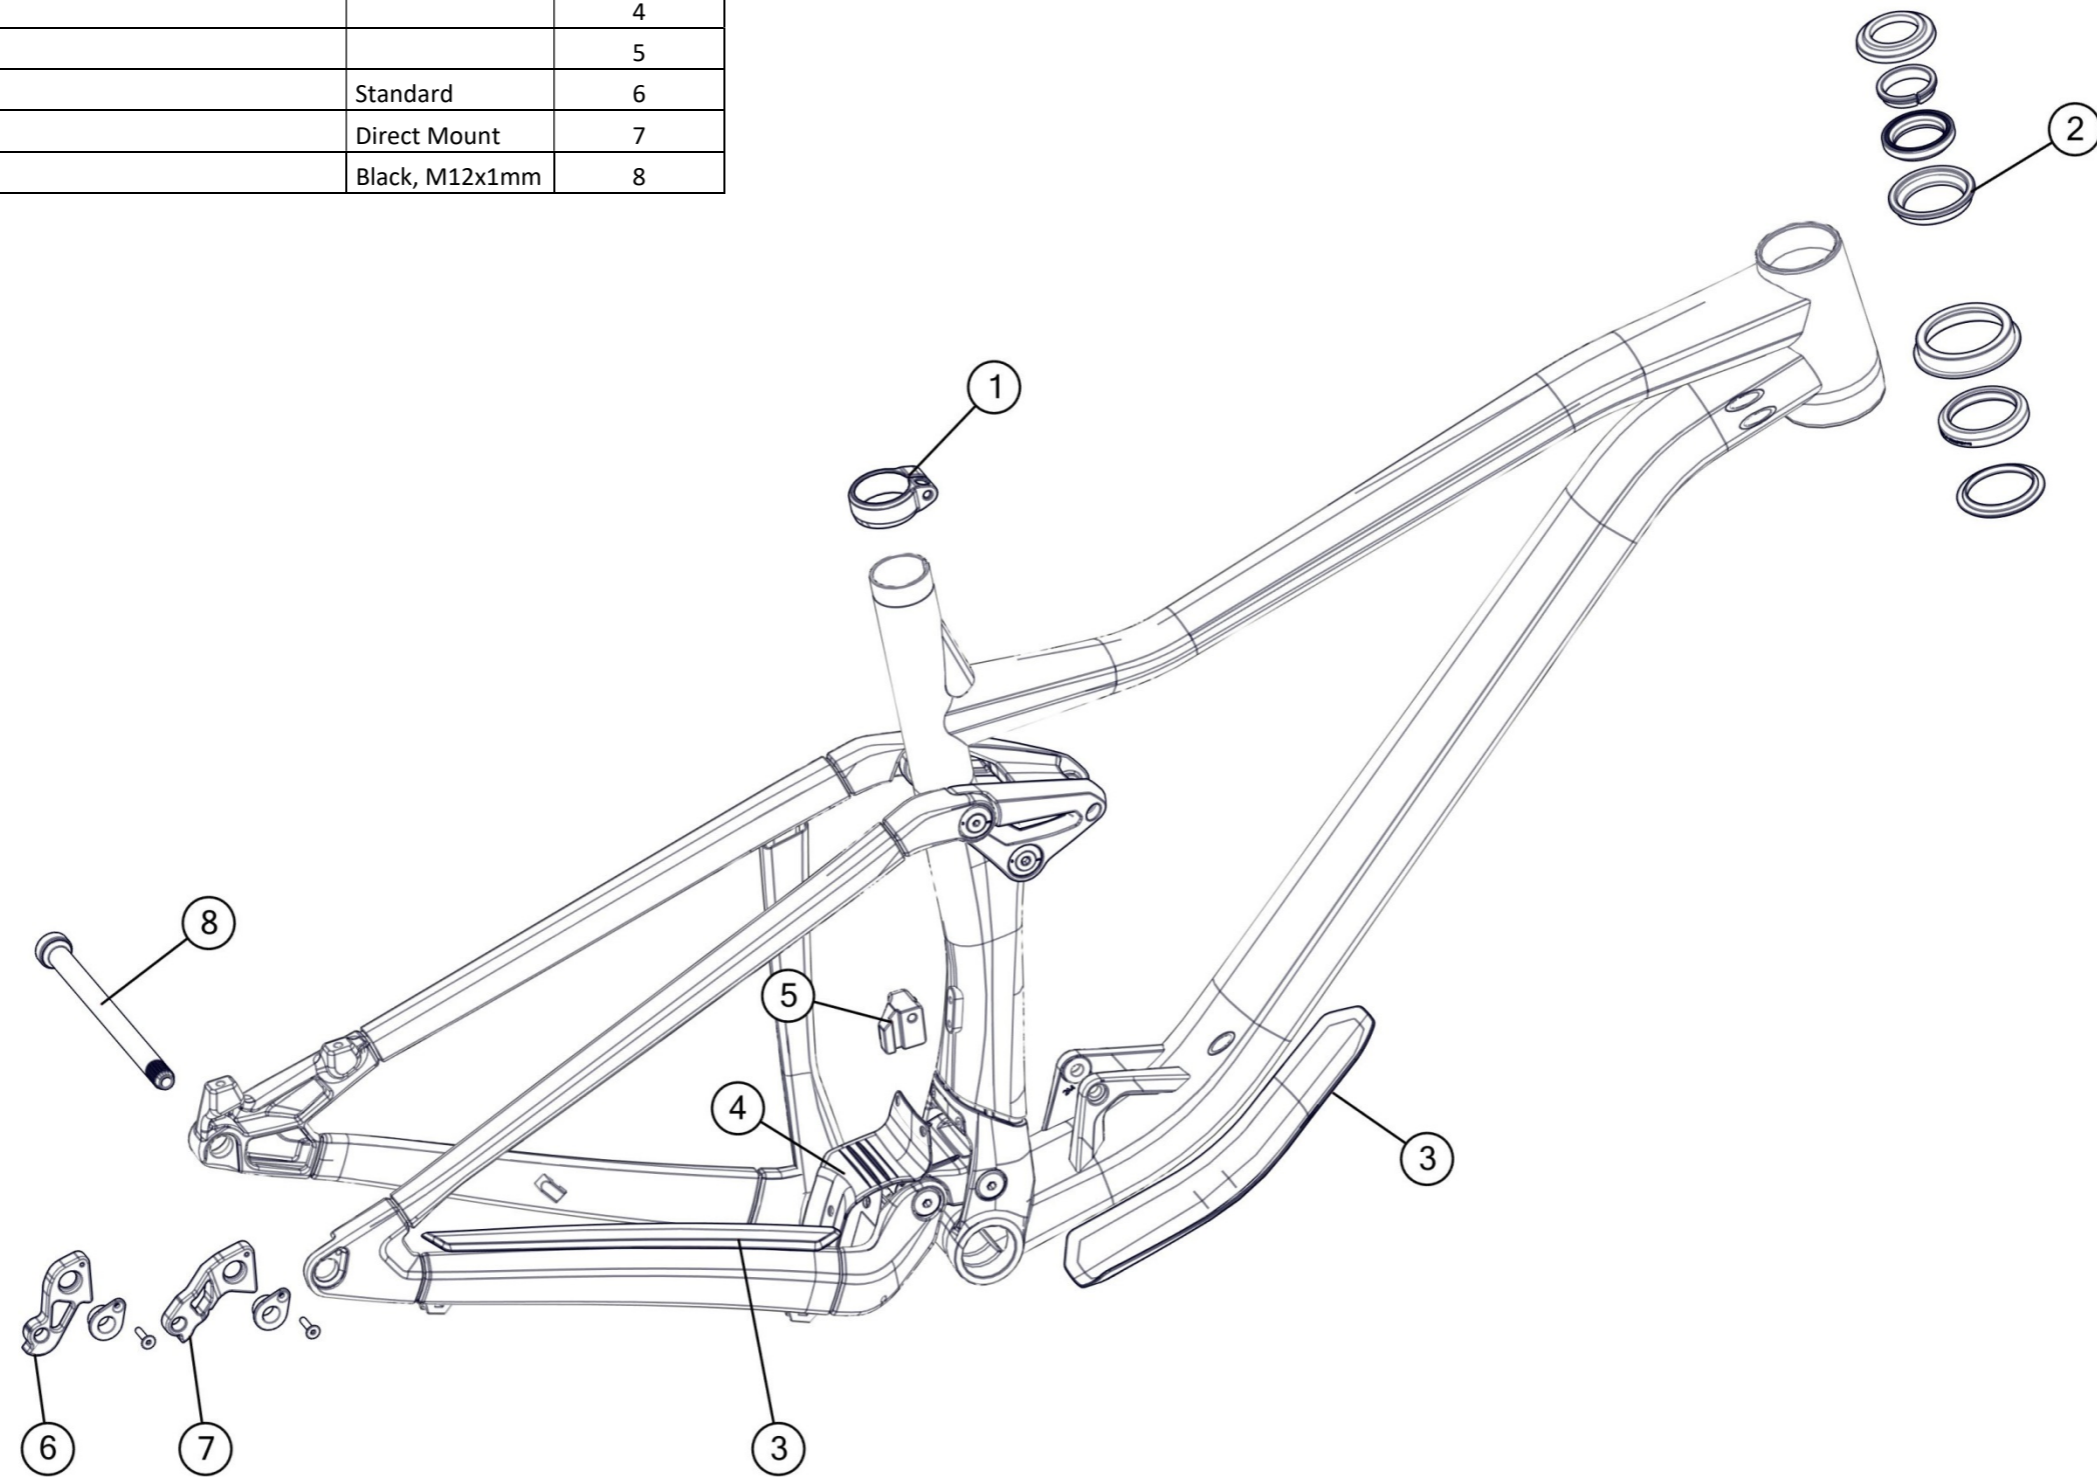

speedfox 03

Part N°	Part Name	Description	Pos. N°
207460	Raceclamp	Sandblasted black anodized	1
300467	Headset A45AC1		2
301199	speedfox agonist C/S and D/T protection		3
301196	Lowerlink Protection		4
301209	speedfox 03 FD mount		5
301701	Dropout #65	Standard	6
301702	Dropout #66	Direct Mount	7
301696	Thru axle kit #5	Black, M12x1mm	8