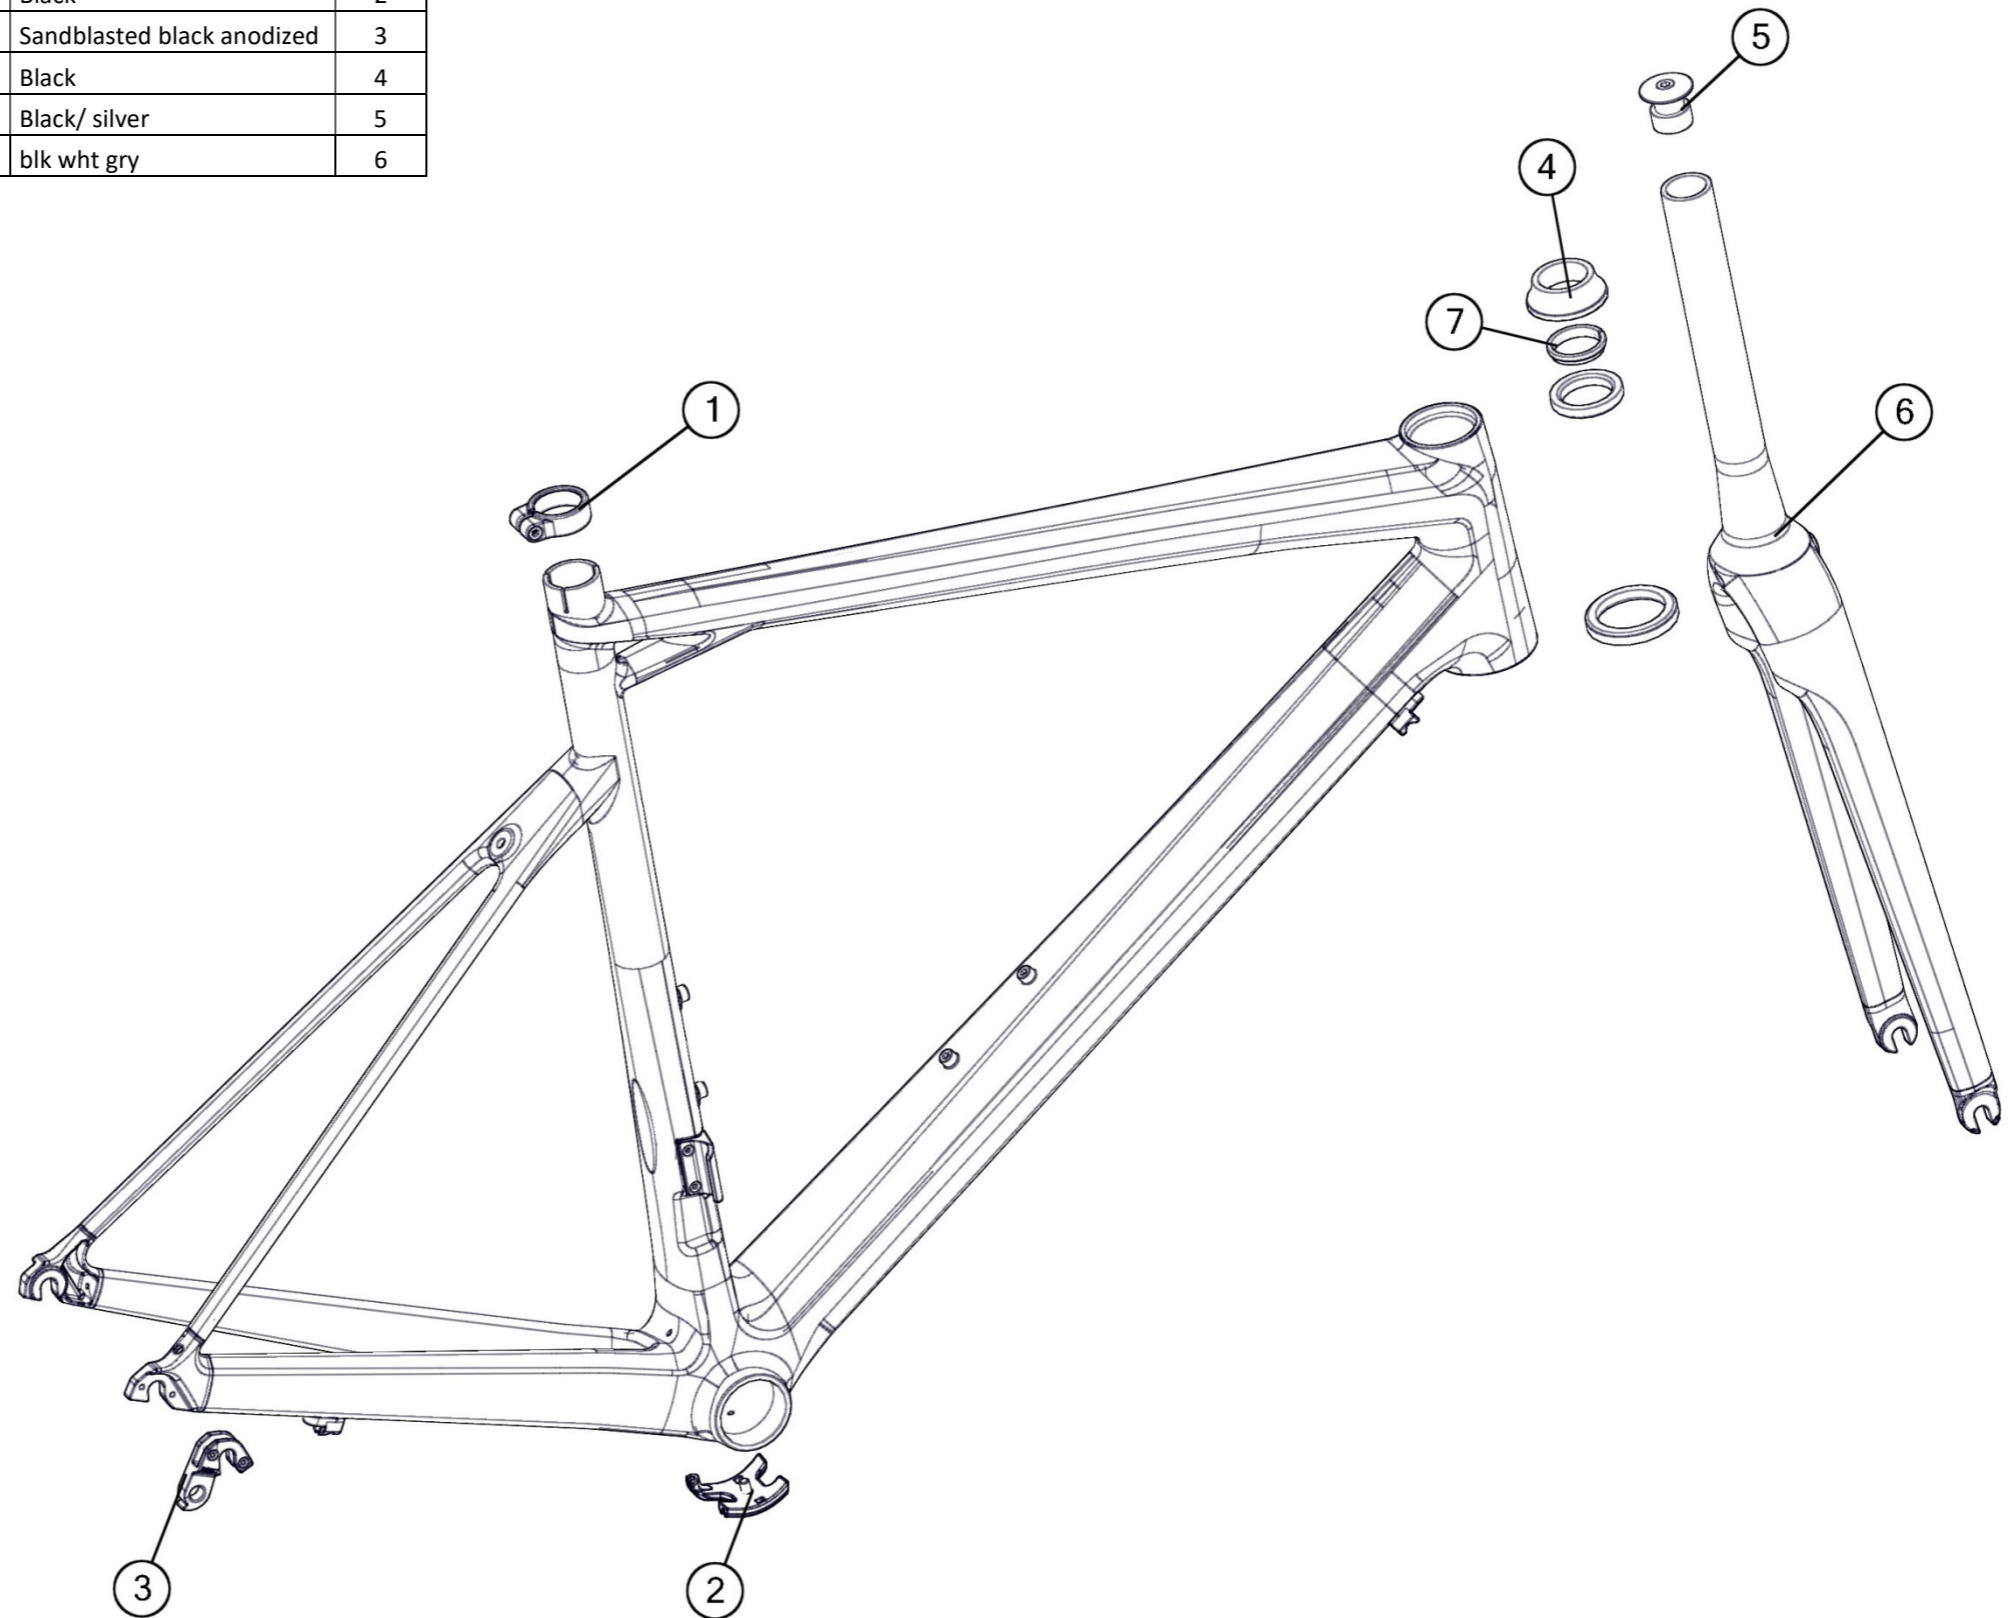

teammachine SLR03

Part N°	Part Name	Description	Pos. N°
212176	Seat post clamp # 10	Sandblasted black anodized	1
300451	BB cable guide #1-black	Black	2
214967	Dropout # 41	Sandblasted black anodized	3
300669	Headset FSA IS-2 / 42ACB	Black	4
220579	Expander # 3	Black/ silver	5
301629	teammachine SLR03 ONE fork	blk wht gry	6