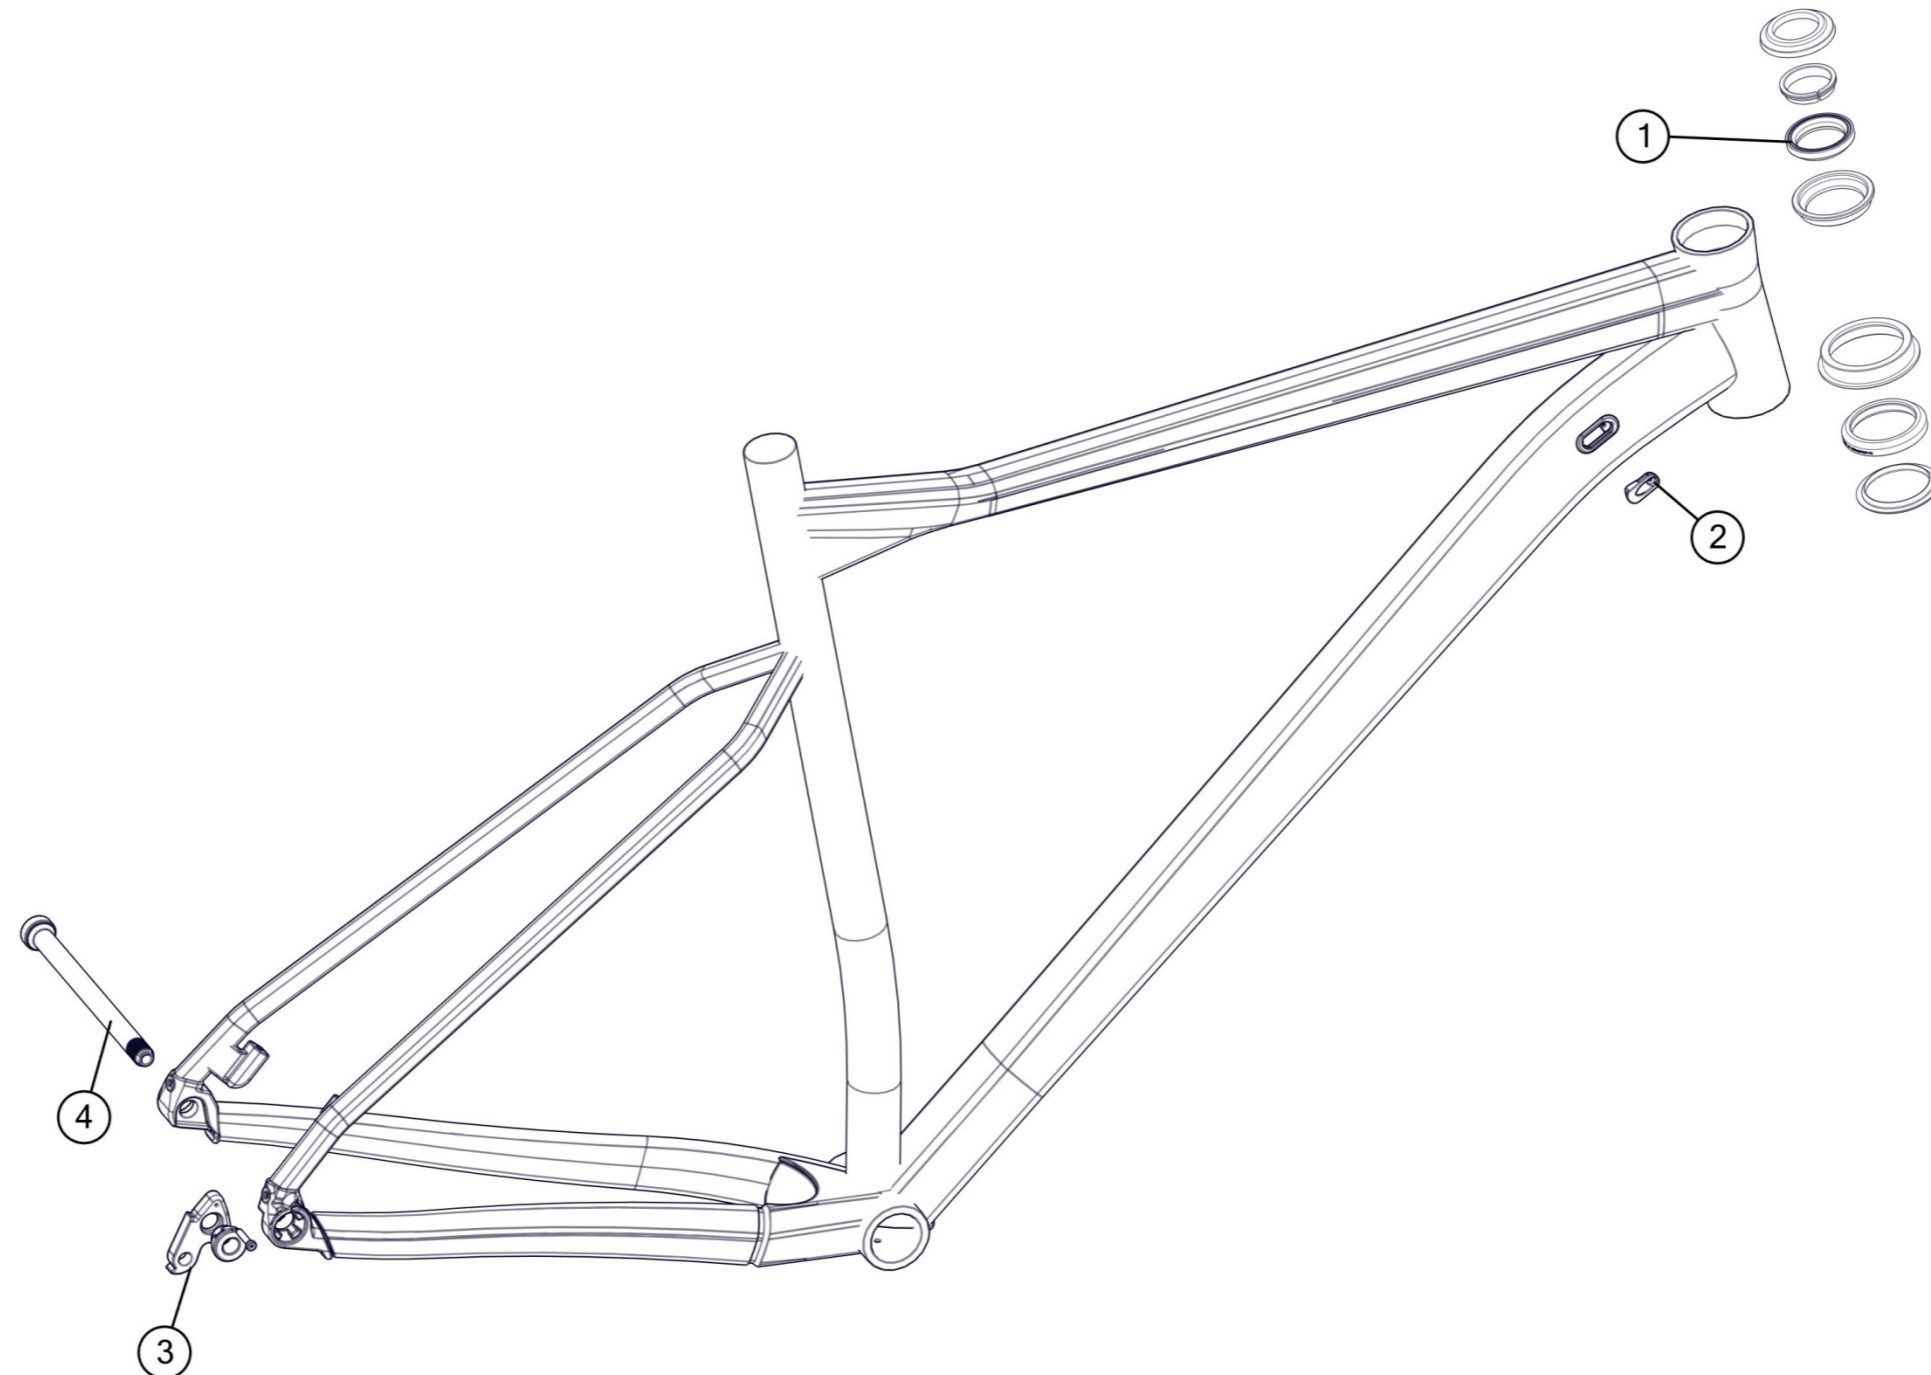

teamelite 03

Part N°	Part Name	Description	Pos. N°
301131	Headset FSA NO-57	Black	1
301096	Cable guide # 18	Black	2
301088	Dropout #54	Black	3
301696	Thru axle kit #5	Black	4