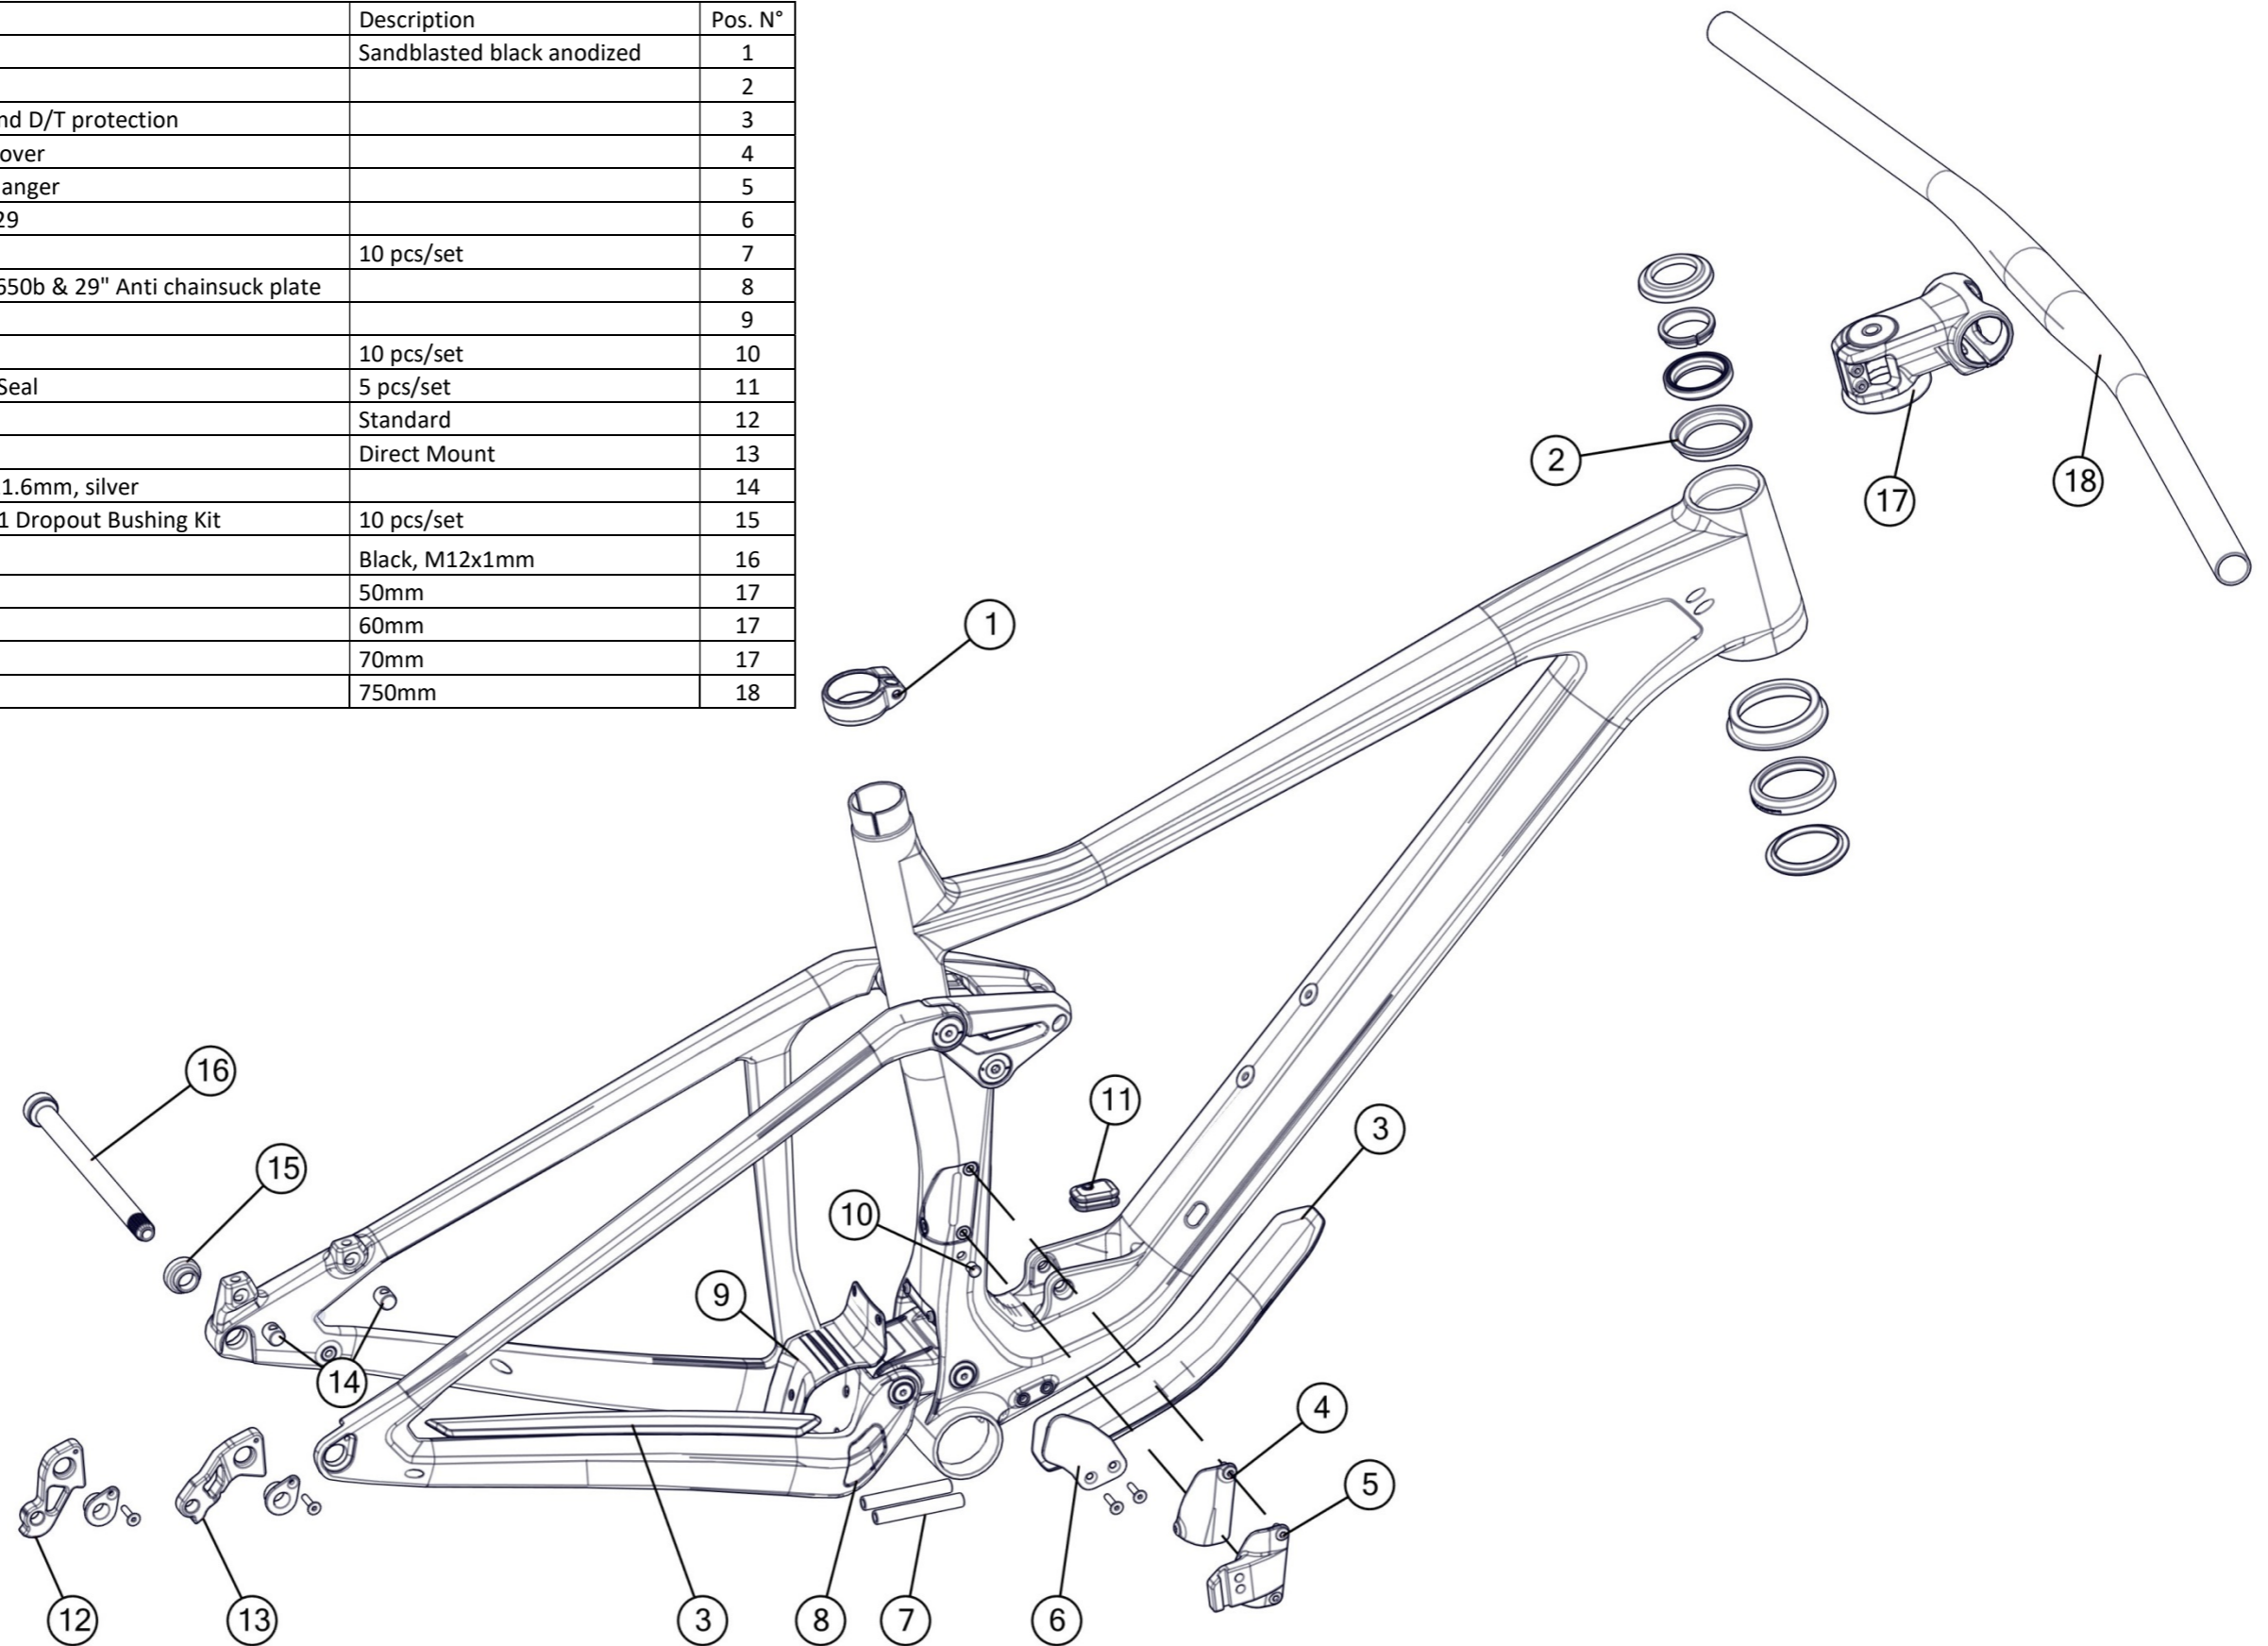

agonist 01

Part N°	Part Name	Description	Pos. N°
207460	Raceclamp	Sandblasted black anodized	1
300467	Headset A45AC1		2
301199	speedfox agonist C/S and D/T protection		3
301195	speedfox/ agonist FD Cover		4
301194	speedfox/ agonist FD Hanger		5
221315	Chaincatcher SF01/02 29		6
301204	Cable Guide Tubes	10 pcs/set	7
301200	speedfox01 agonist01 650b & 29" Anti chainsuck plate		8
301196	Lowerlink Protection		9
213693	Di2 plug kit # 2	10 pcs/set	10
301203	Shock Remote Rubber Seal	5 pcs/set	11
301701	Dropout #65	Standard	12
301702	Dropout #66	Direct Mount	13
215670	post mount bolt Ø10x11.6mm, silver		14
301193	speedfox 01/ agonist 01 Dropout Bushing Kit	10 pcs/set	15
301696	Thru axle kit #5	Black, M12x1mm	16
301713006925	Stem MSM01	50mm	17
301713006926	Stem MSM01	60mm	17
301713006927	Stem MSM01	70mm	17
301714	Handlebar MFB01	750mm	18