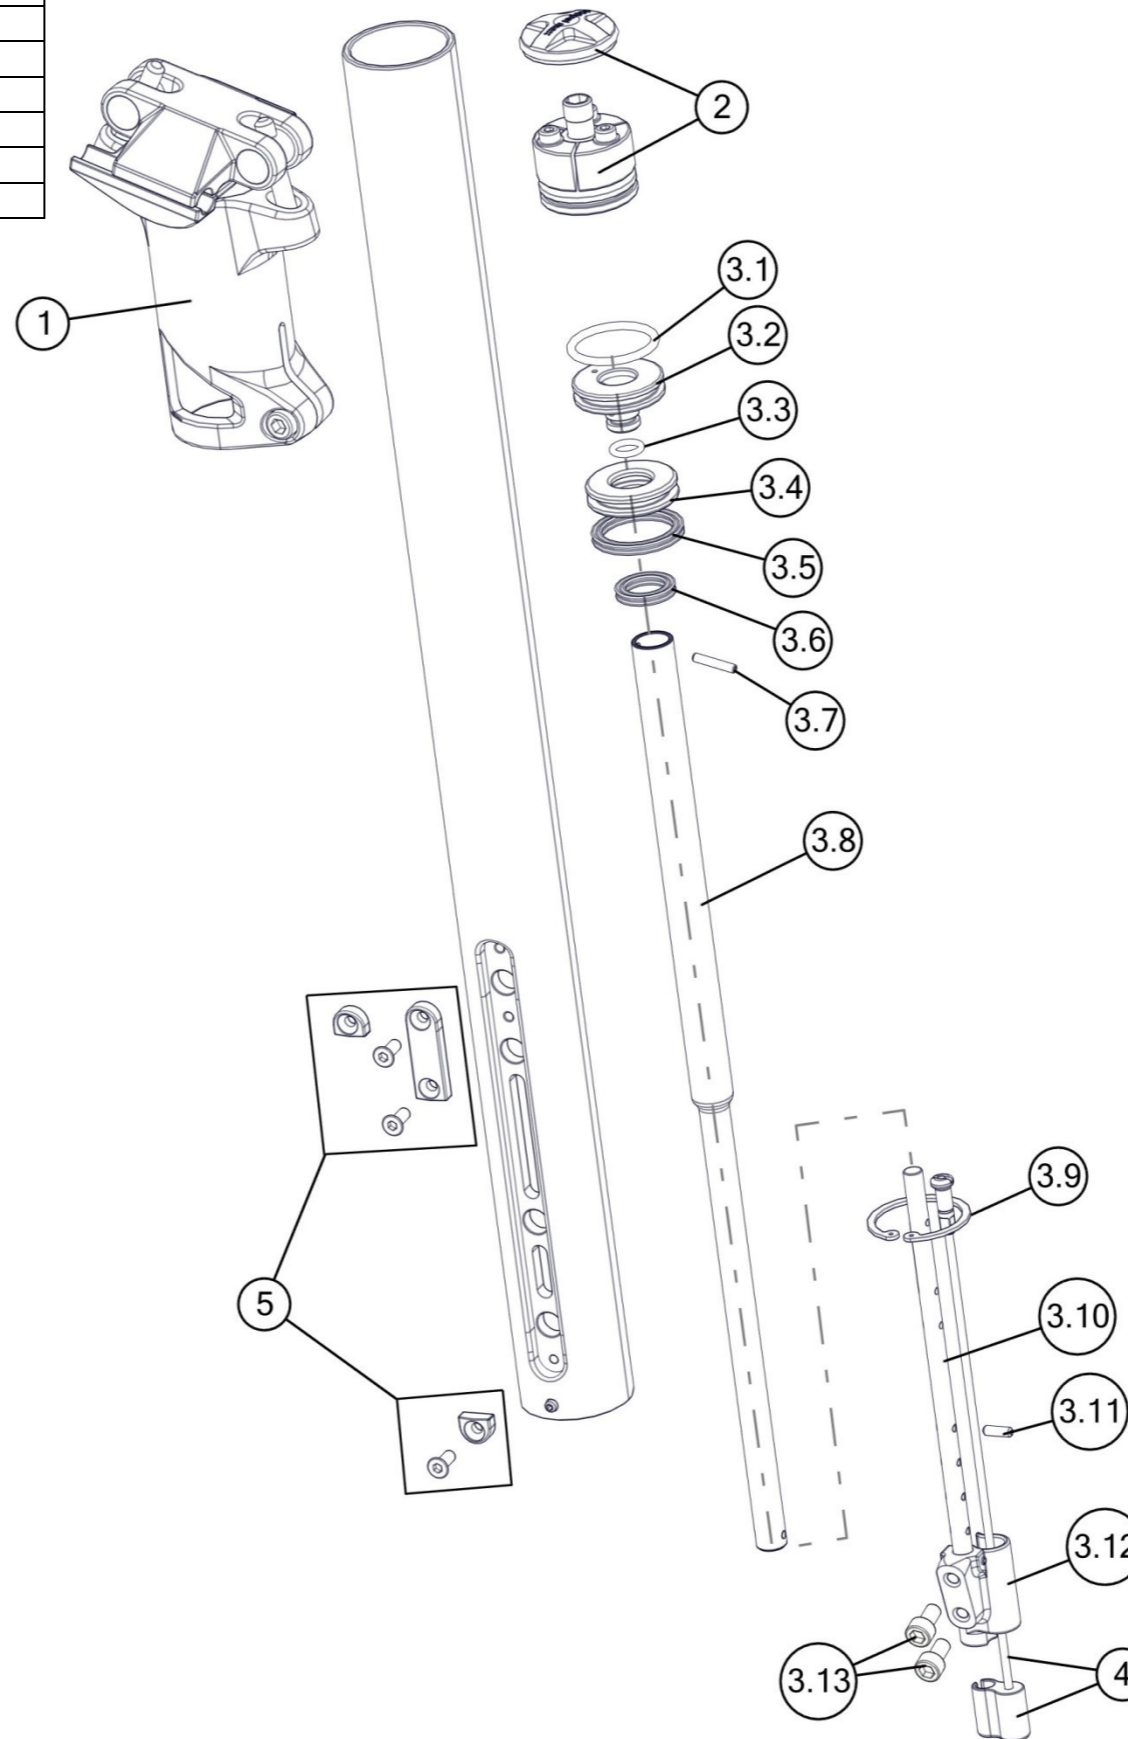

Trailsync post

Part N°	Part Name	Description	Pos. N°
301215	Trailsync saddle clamp short		1
301248	Trailsync saddle clamp long		1
301216	Trailsync valve head		2
301223	Trailsync airshaft & seal rebuild kit		3
301219	Trailsync spoke & glider kit		4
301222	Trailsync end stop kit		5