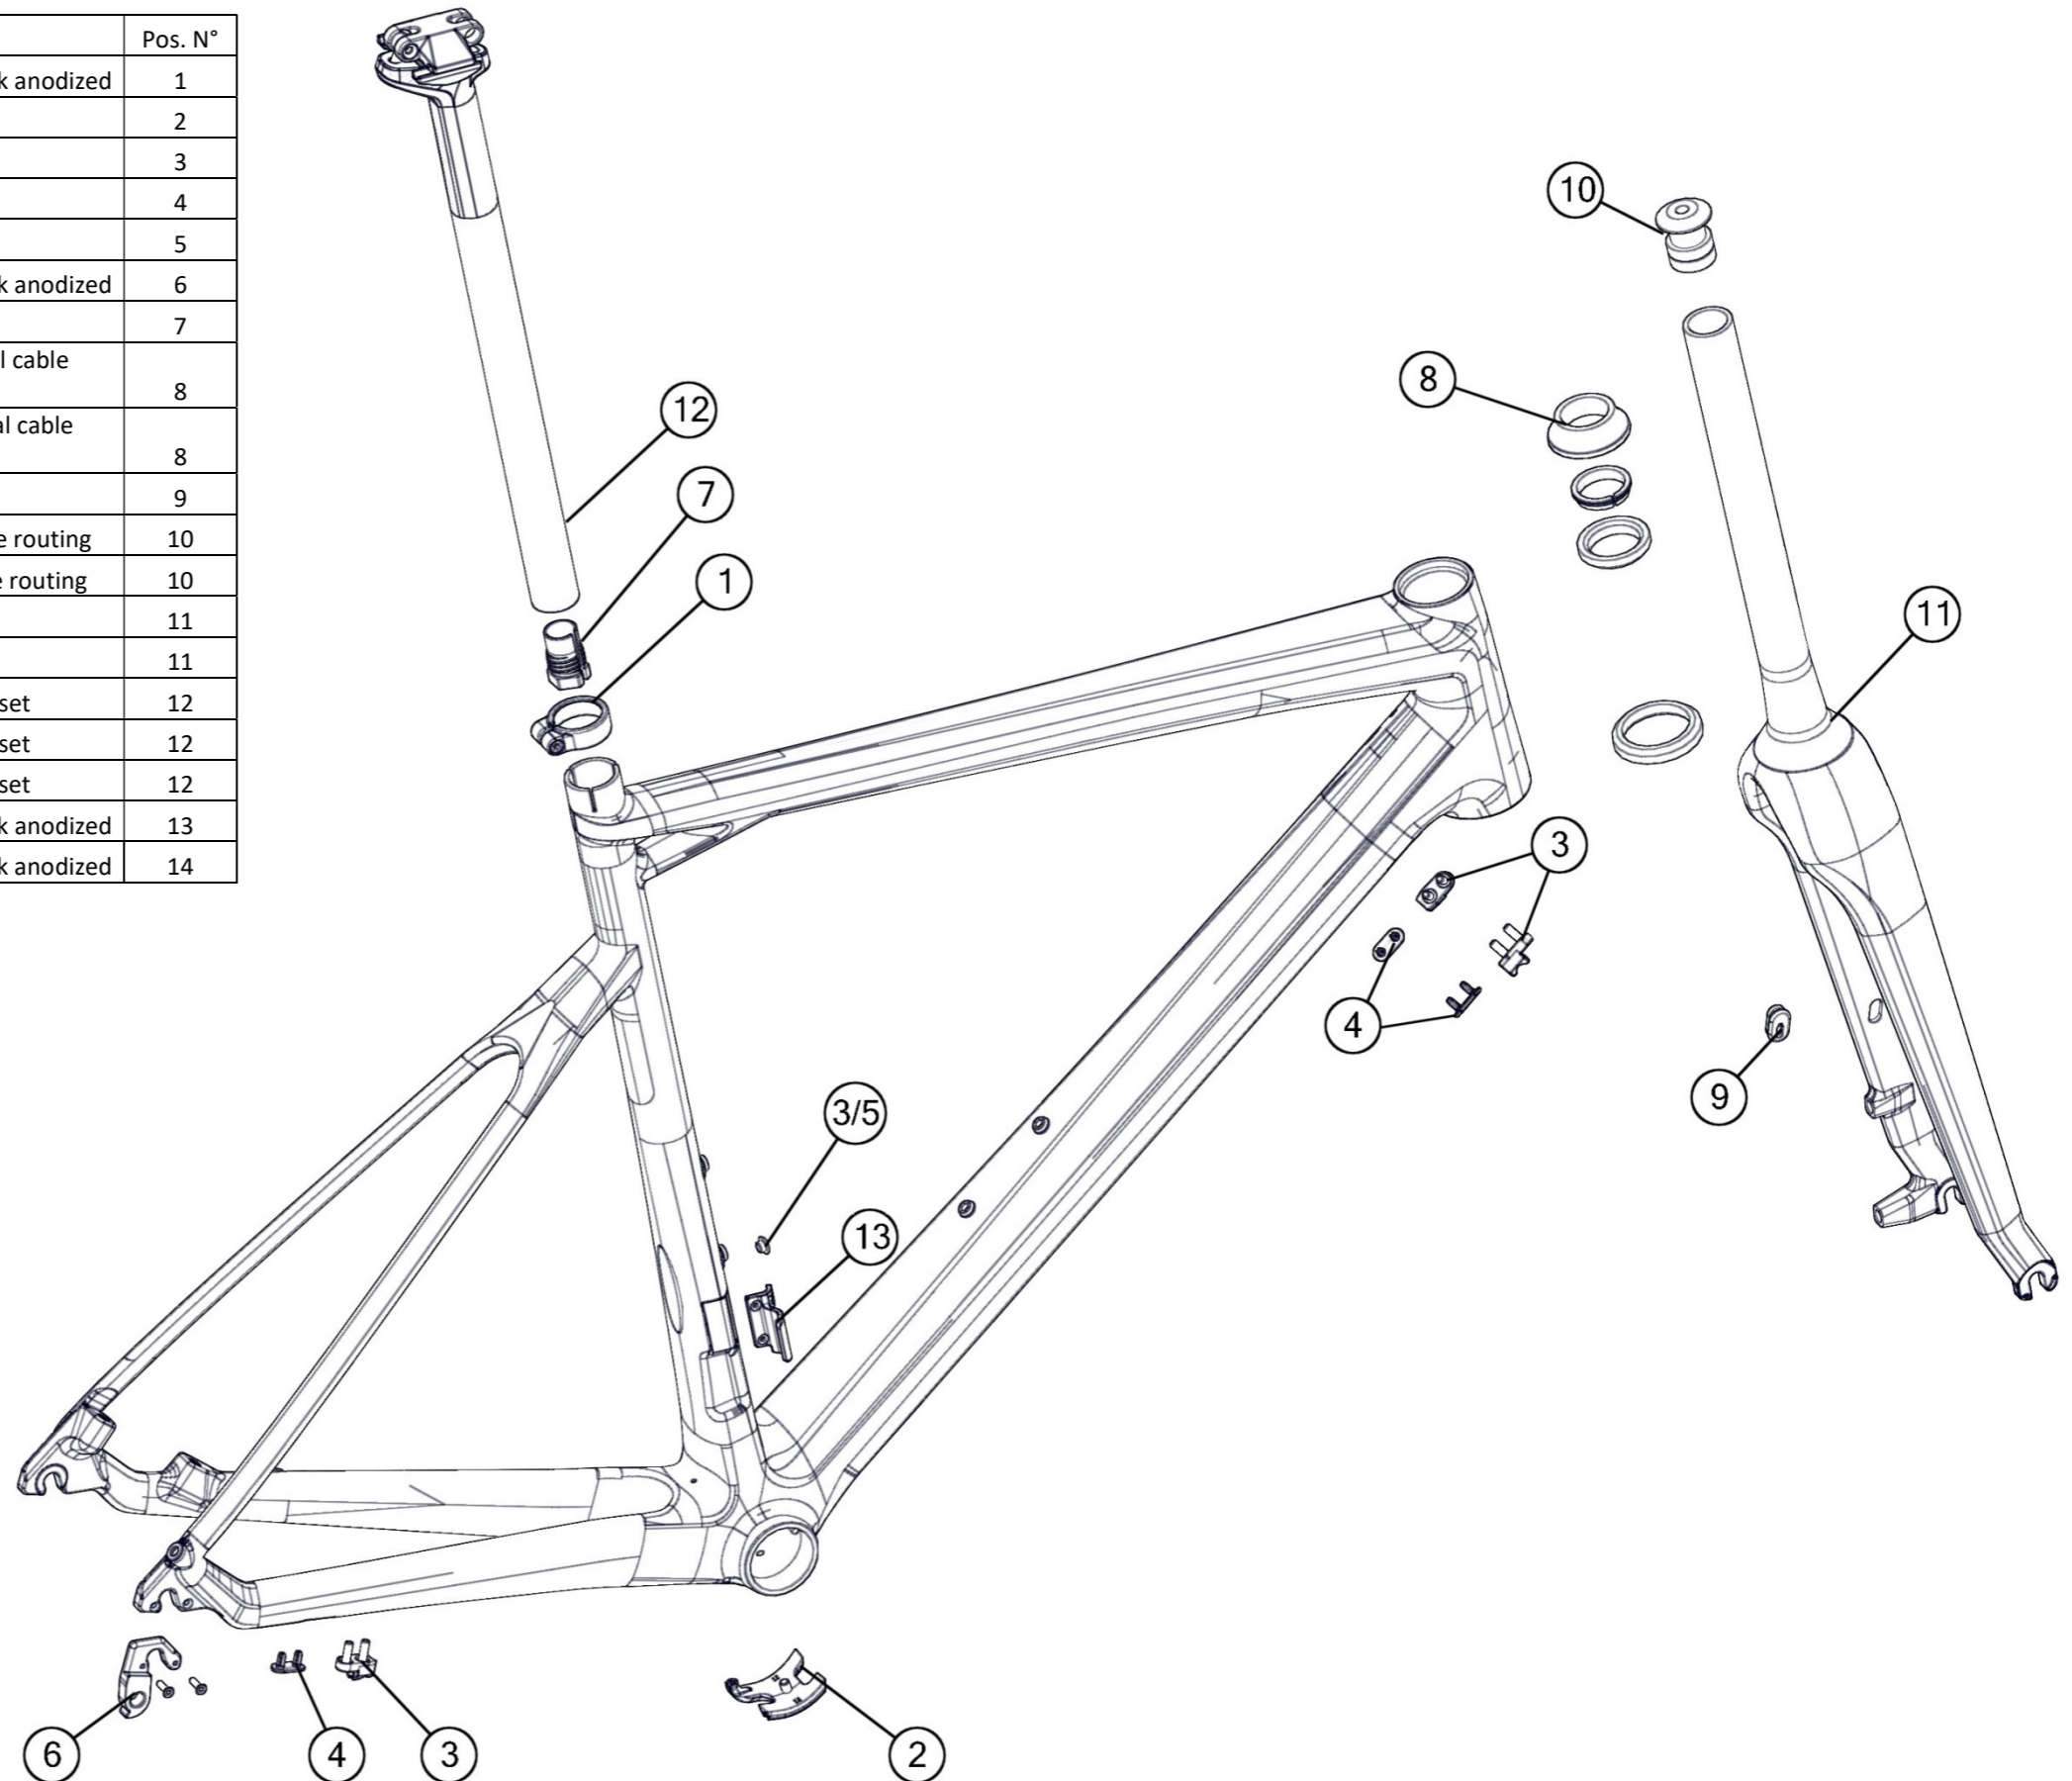

crossmachine CX01

Part N°	Part Name	Description	Pos. N°
212176	Seatpost clamp # 10	Sandblasted black anodized	1
300451	BB cable guide # 1	Black	2
212538	Mech. Kit # 2	3 pcs/set	3
213680	Di2 kit # 2	3 pcs/set	4
213693	Di2 plug kit # 2	10 pcs/set	5
212177	Dropout #37	Sandblasted black anodized	6
219532	Battery adapter, compliance post	Black	7
220210	Headset VP B304AC	Black (for internal cable routing)	8
213694	Headset VP B302AC	Black (for external cable routing)	8
212551	Cable rubber plug	10 pcs/set	9
213682	Expander # 2	For external cable routing	10
220579	Expander # 3	For internal cable routing	10
301178	crossmachine CX01 ONE fork	cbn gry gry	11
301179	crossmachineCX01 TWO fork	red blk gry	11
220209	Compliancepost 3mm	Stealth, 3mm Offset	12
300786	Seatpost MSP-01, 27.2mm, 350mm	Stealth, 3mm Offset	12
300653	Seatpost MSP-01, 27.2mm, 400mm	Stealth, 3mm Offset	12
222959	CX01 FD hanger kit	Sandblasted black anodized	13
222960	CX01 FD cover	Sandblasted black anodized	14