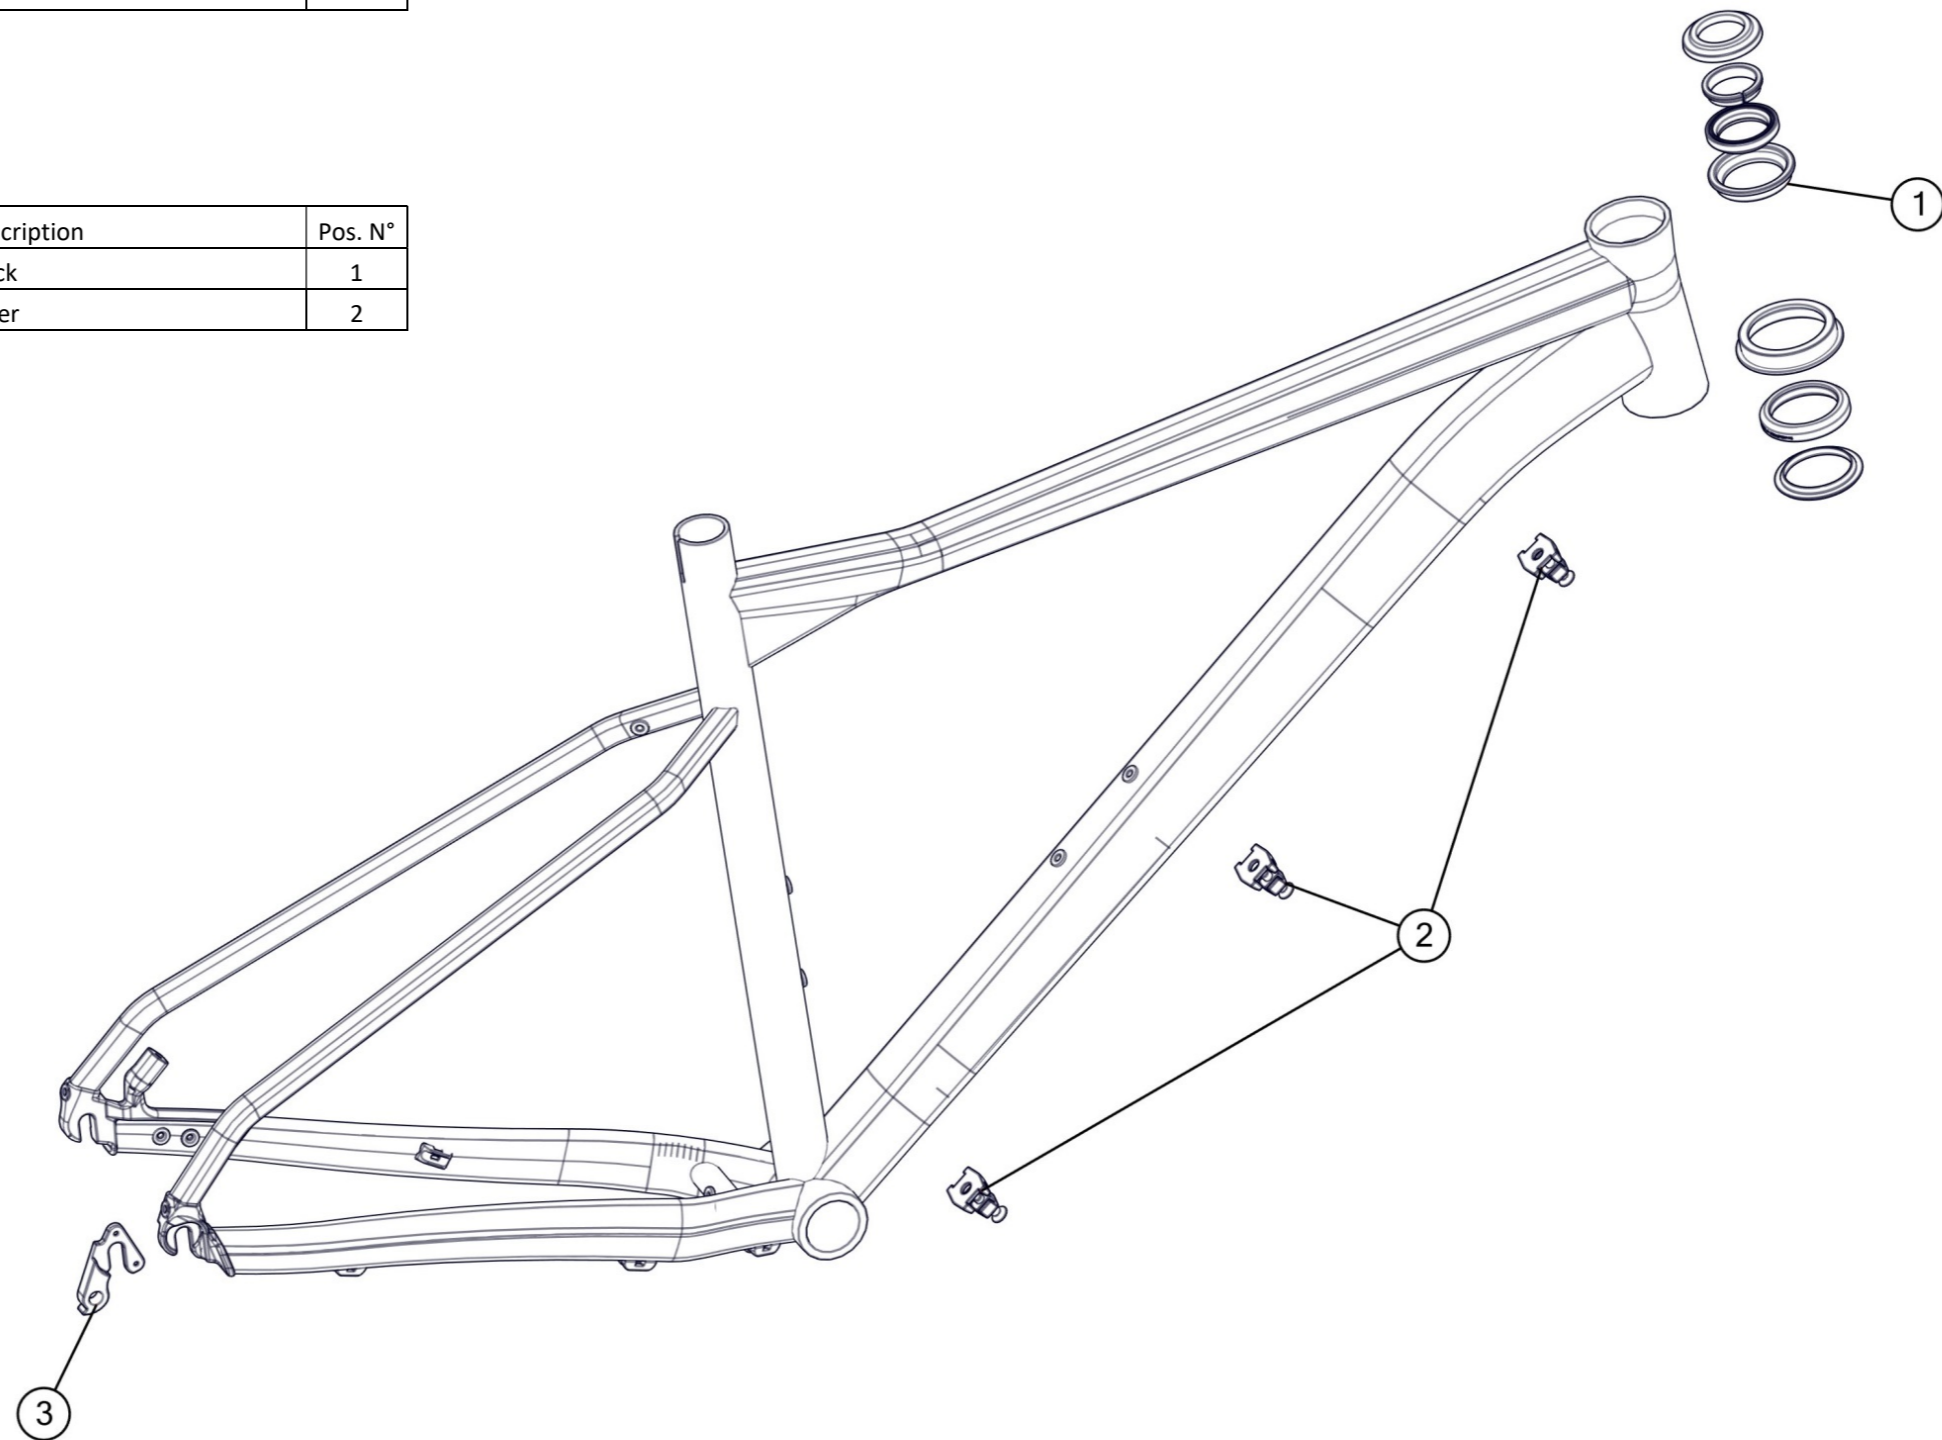

sportelite 20/24

Part N°	Part Name	Description	Pos. N°
300661	Headset FSA NO.10P	Black	1
201105	Dropout #7	Silver	2

Fourstroke 01

Part N°	Part Name	Description	Pos. N°
301738	Fourstroke 01 dropper post, S		1
301739	Fourstroke 01 dropper post, M,L,XL		1
301736	Fourstroke 01 seatpost small parts		2
301768	Fourstroke 01 dropper post remote lever		3
301714	Handlebar MFB01	750mm	4
301713006925	Stem MSM01	50mm	5
301713006926	Stem MSM01	60mm	5
301713006927	Stem MSM01	70mm	5
301737	Fourstroke 01 headset		6
301735	Fourstroke 01 small part kit		7
301740	Lightweight 1x Chainguide		8
301741	Chainstay protector		9
301701	Dropout # 65	Standard	10
301702	Dropout # 66	Direct Mount	11
301769	Thru axle kit #6		12