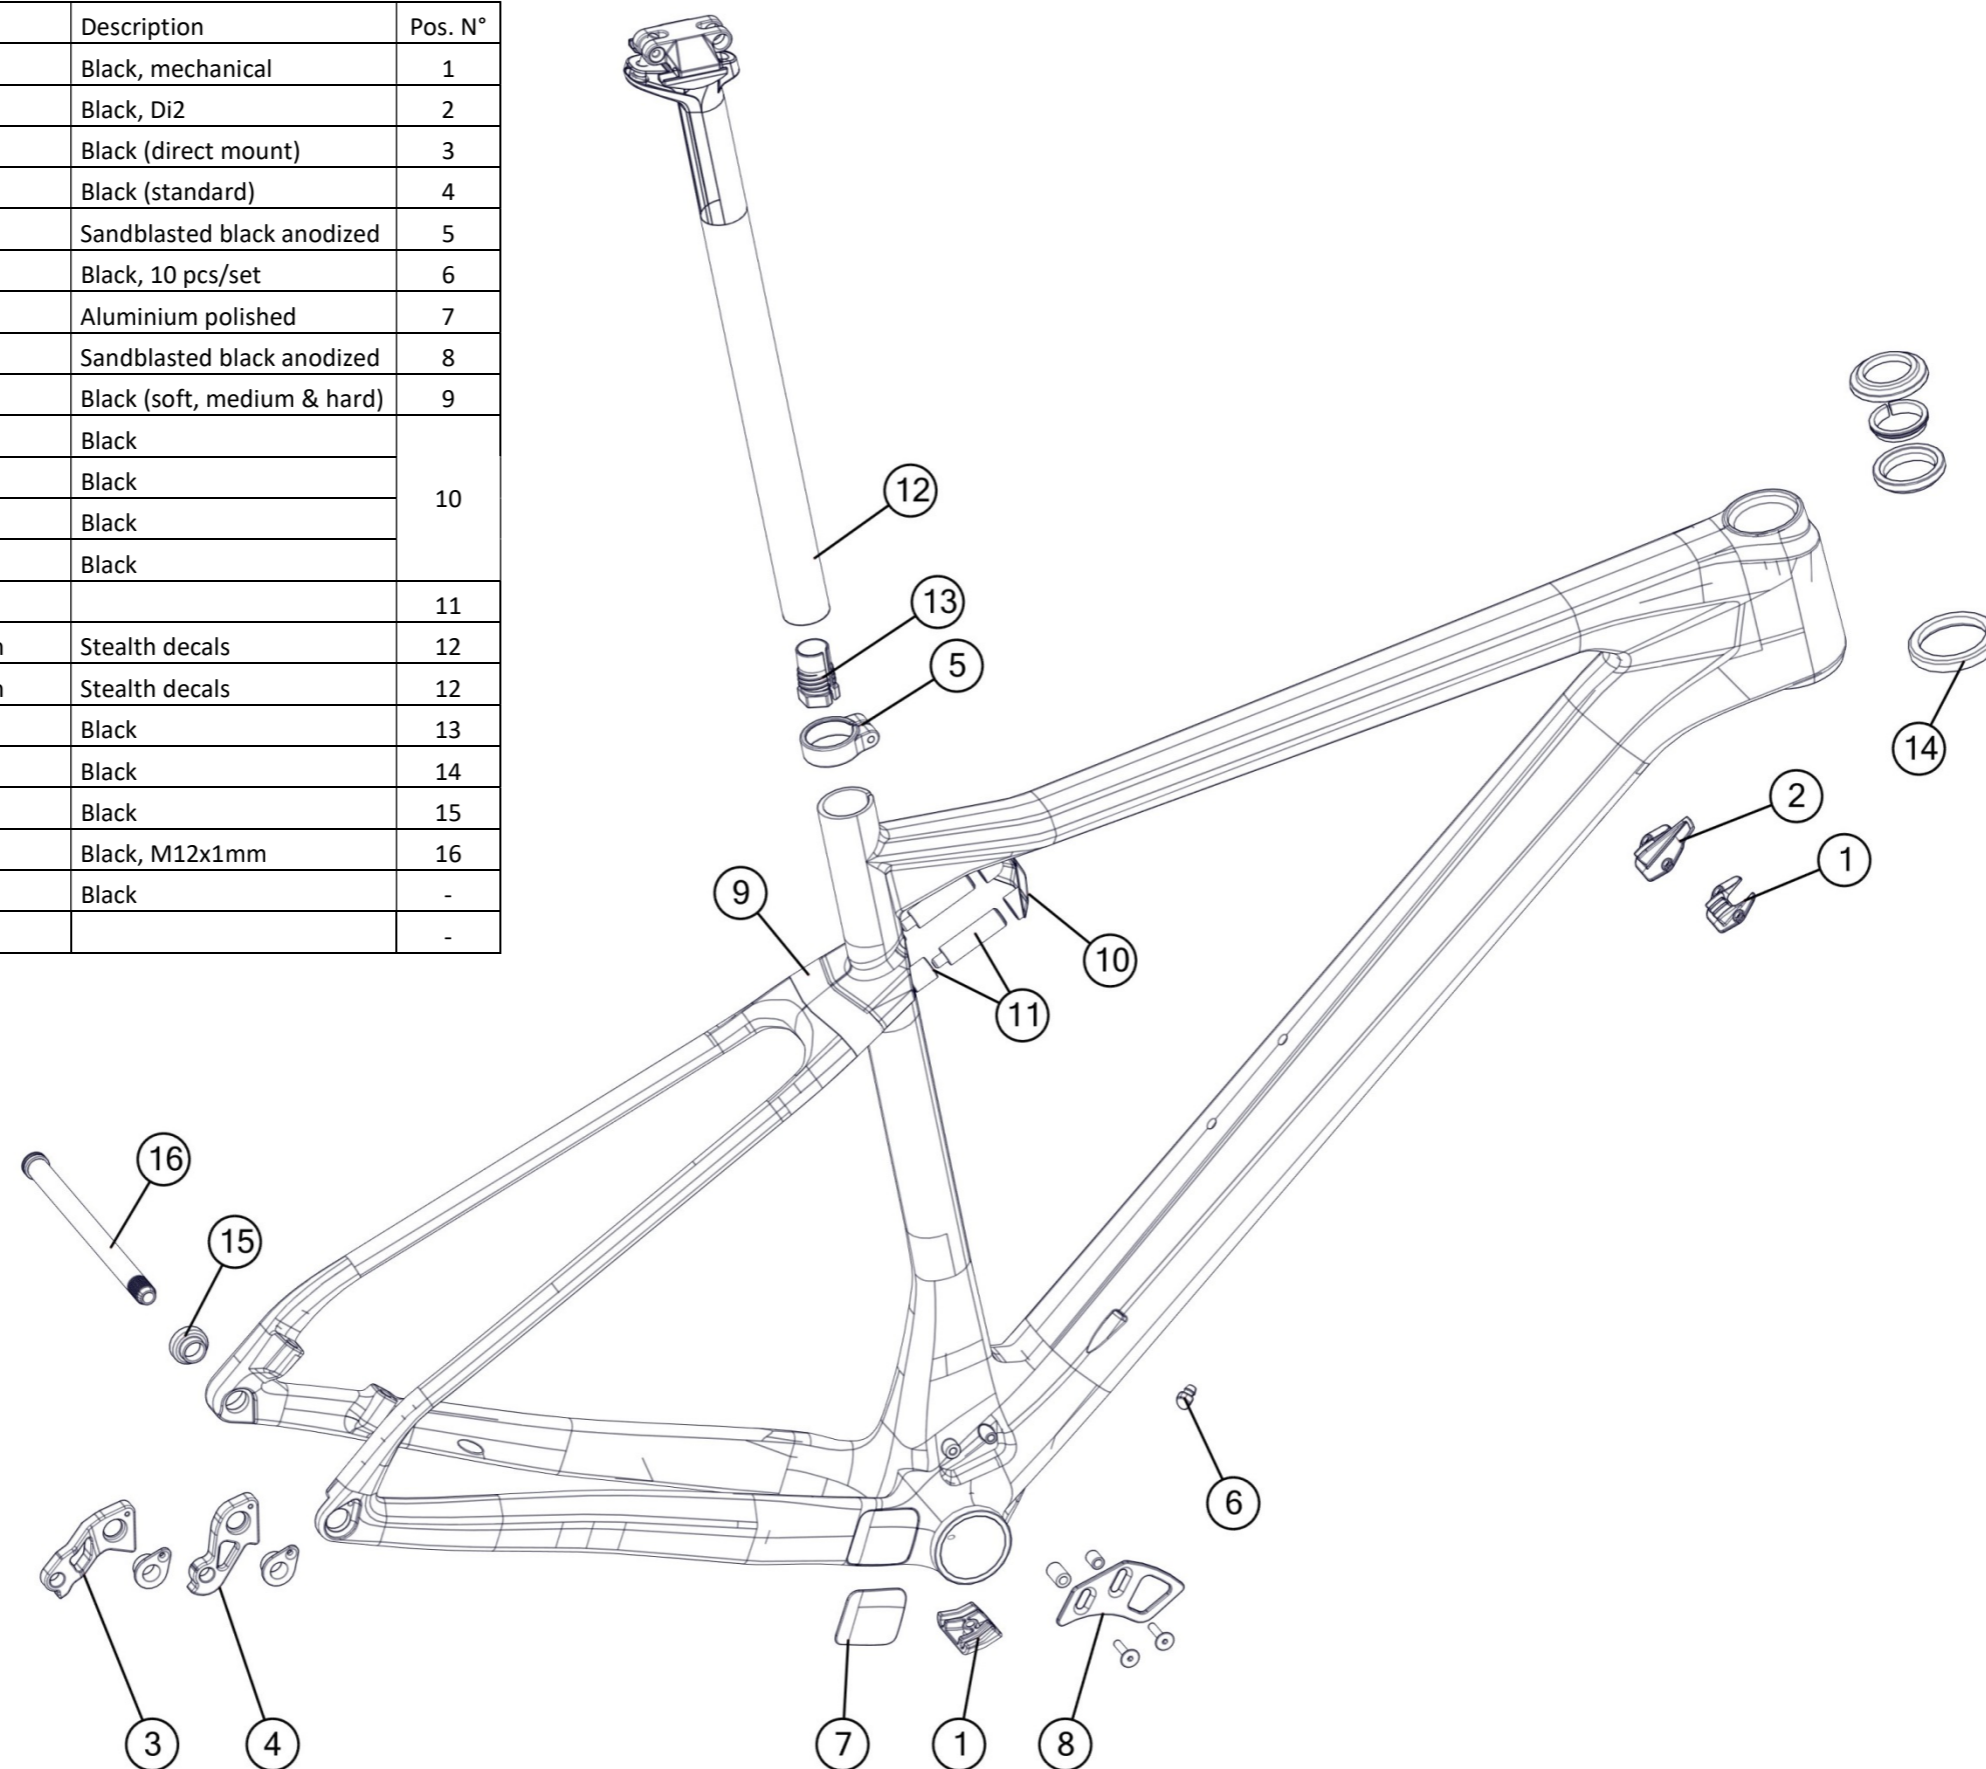

teamelite 01

Part N°	Part Name	Description	Pos. N°
222795	Cable guide # 13	Black, mechanical	1
222779	Cable guide # 14	Black, Di2	2
222780	Dropout #49	Black (direct mount)	3
222781	Dropout #50	Black (standard)	4
300654	Seatpost clamp # 19	Sandblasted black anodized	5
222784	FD Plug	Black, 10 pcs/set	6
222785	Anti chainsuck plate BMBF-02	Aluminium polished	7
222786	Chaincatcher 15-M4	Sandblasted black anodized	8
222787	Bumper kit	Black (soft, medium & hard)	9
222788	Suspension cover XS	Black	10
222789	Suspension cover S	Black	
222790	Suspension cover M	Black	
222791	Suspension cover L/XL	Black	
222793	Teamelite bushing kit		11
300786	Seatpost MSP-01, 27.2mm, 350mm	Stealth decals	12
300653	Seatpost MSP-01, 27.2mm, 400mm	Stealth decals	12
219532	Battery adapter, compliance post	Black	13
222794	Headset - VP-B352UC-BMC	Black	14
222956	Concentric dropout insert	Black	15
301695	Thru axle kit #4	Black, M12x1mm	16
300660	Chainstay protector VLF-314	Black	-
300490	MTT-APS Toolkit		-