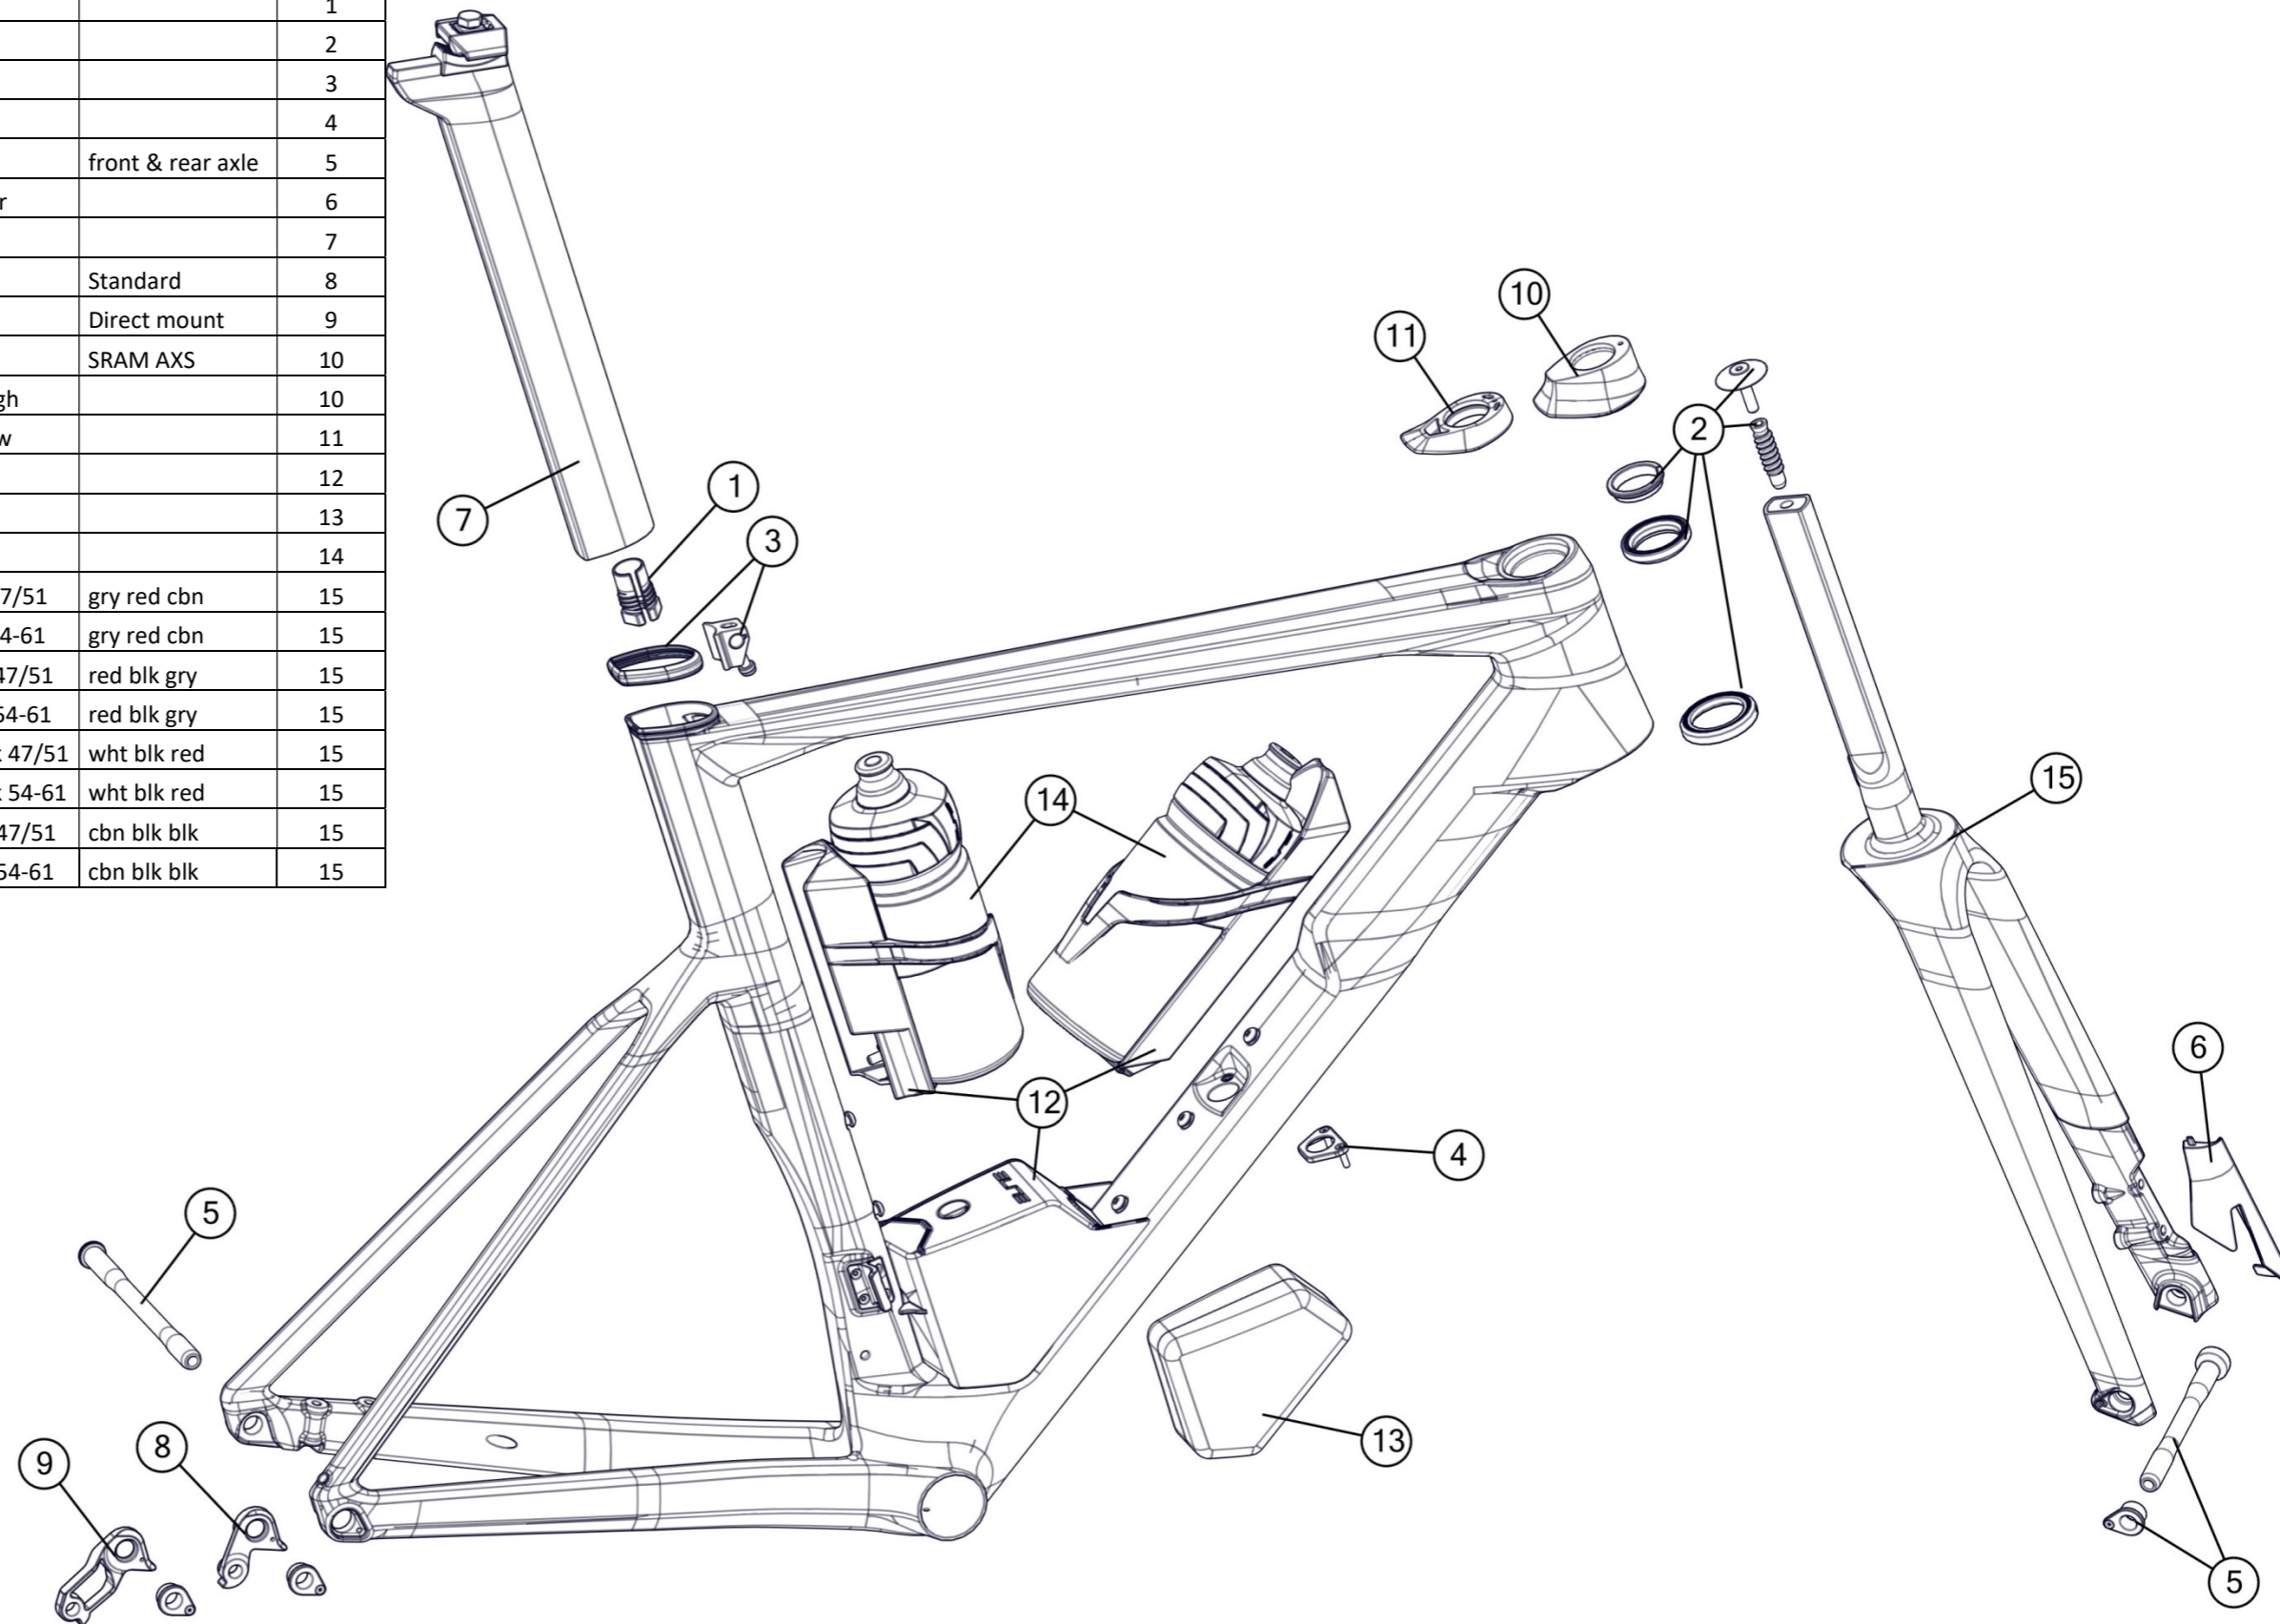

timemachine 01 Road

Part N°	Part Name	Description	Pos. N°
212500	Internal battery adapter		1
301635	Timemachine 01 ROAD headset		2
301636	Seatpost clamp #22		3
301637	Cable guide #22		4
301628	Thru axle kit #1	front & rear axle	5
301639	Timemachine 01 ROAD rotor cover		6
301640	timemachine 01 ROAD Seatpost		7
301092	Dropout # 58	Standard	8
301093	Dropout # 59	Direct mount	9
302109	Dropout #70	SRAM AXS	10
301705	Timemachine Road 01 topcone high		10
301706	Timemachine Road 01 topcone low		11
301709	Aero module		12
301710	Aero module Innerbag		13
301711	Aero module Waterbottle		14
301634006805	timemachine 01 ROAD ONE fork 47/51	gry red cbn	15
301634006806	timemachine 01 ROAD ONE fork 54-61	gry red cbn	15
301634006801	timemachine 01 ROAD TWO fork 47/51	red blk gry	15
301634006802	timemachine 01 ROAD TWO fork 54-61	red blk gry	15
301634006803	timemachine 01 ROAD THREE fork 47/51	wht blk red	15
301634006804	timemachine 01 ROAD THREE fork 54-61	wht blk red	15
301634006807	timemachine 01 ROAD MOD fork 47/51	cbn blk blk	15
301634006808	timemachine 01 ROAD MOD fork 54-61	cbn blk blk	15