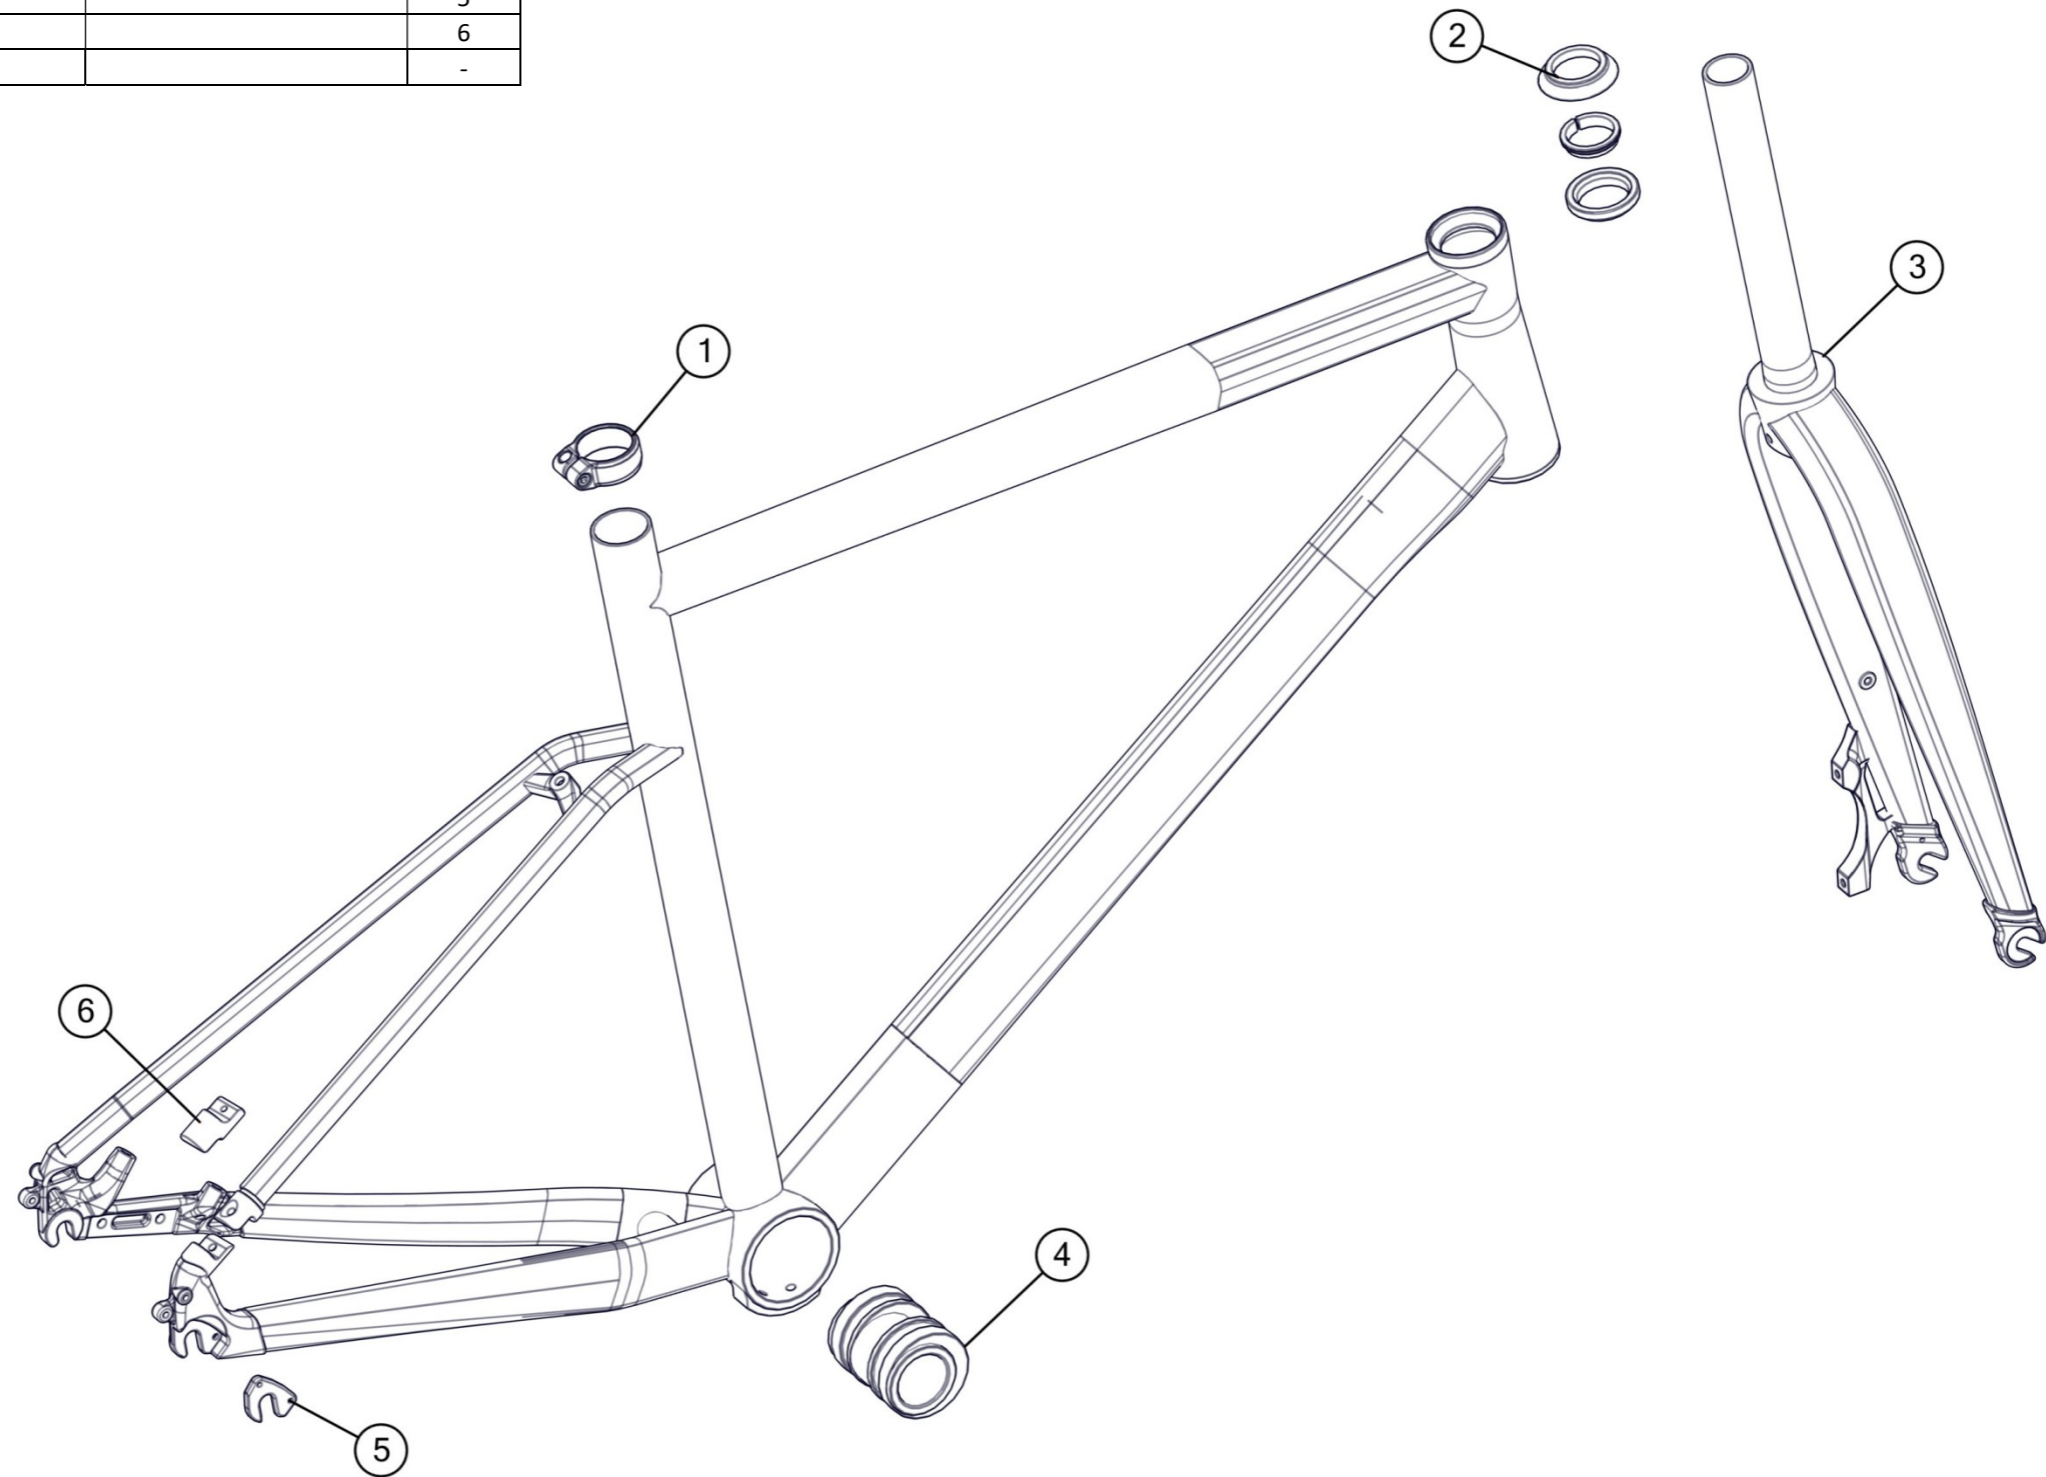

alpenchallenge AC02 IGH

Part N°	Part Name	Description	Pos. N°
207460	Raceclamp		1
301166	Headset FSA NO.8		2
301650006826	alpenchallenge 02 ONE fork	blk blk ref	3
208250	BB excenter (BB-200C)		4
210563	Belt Gate		5
301095	Dropout # 61		6
300676	Cable guide # 16		-