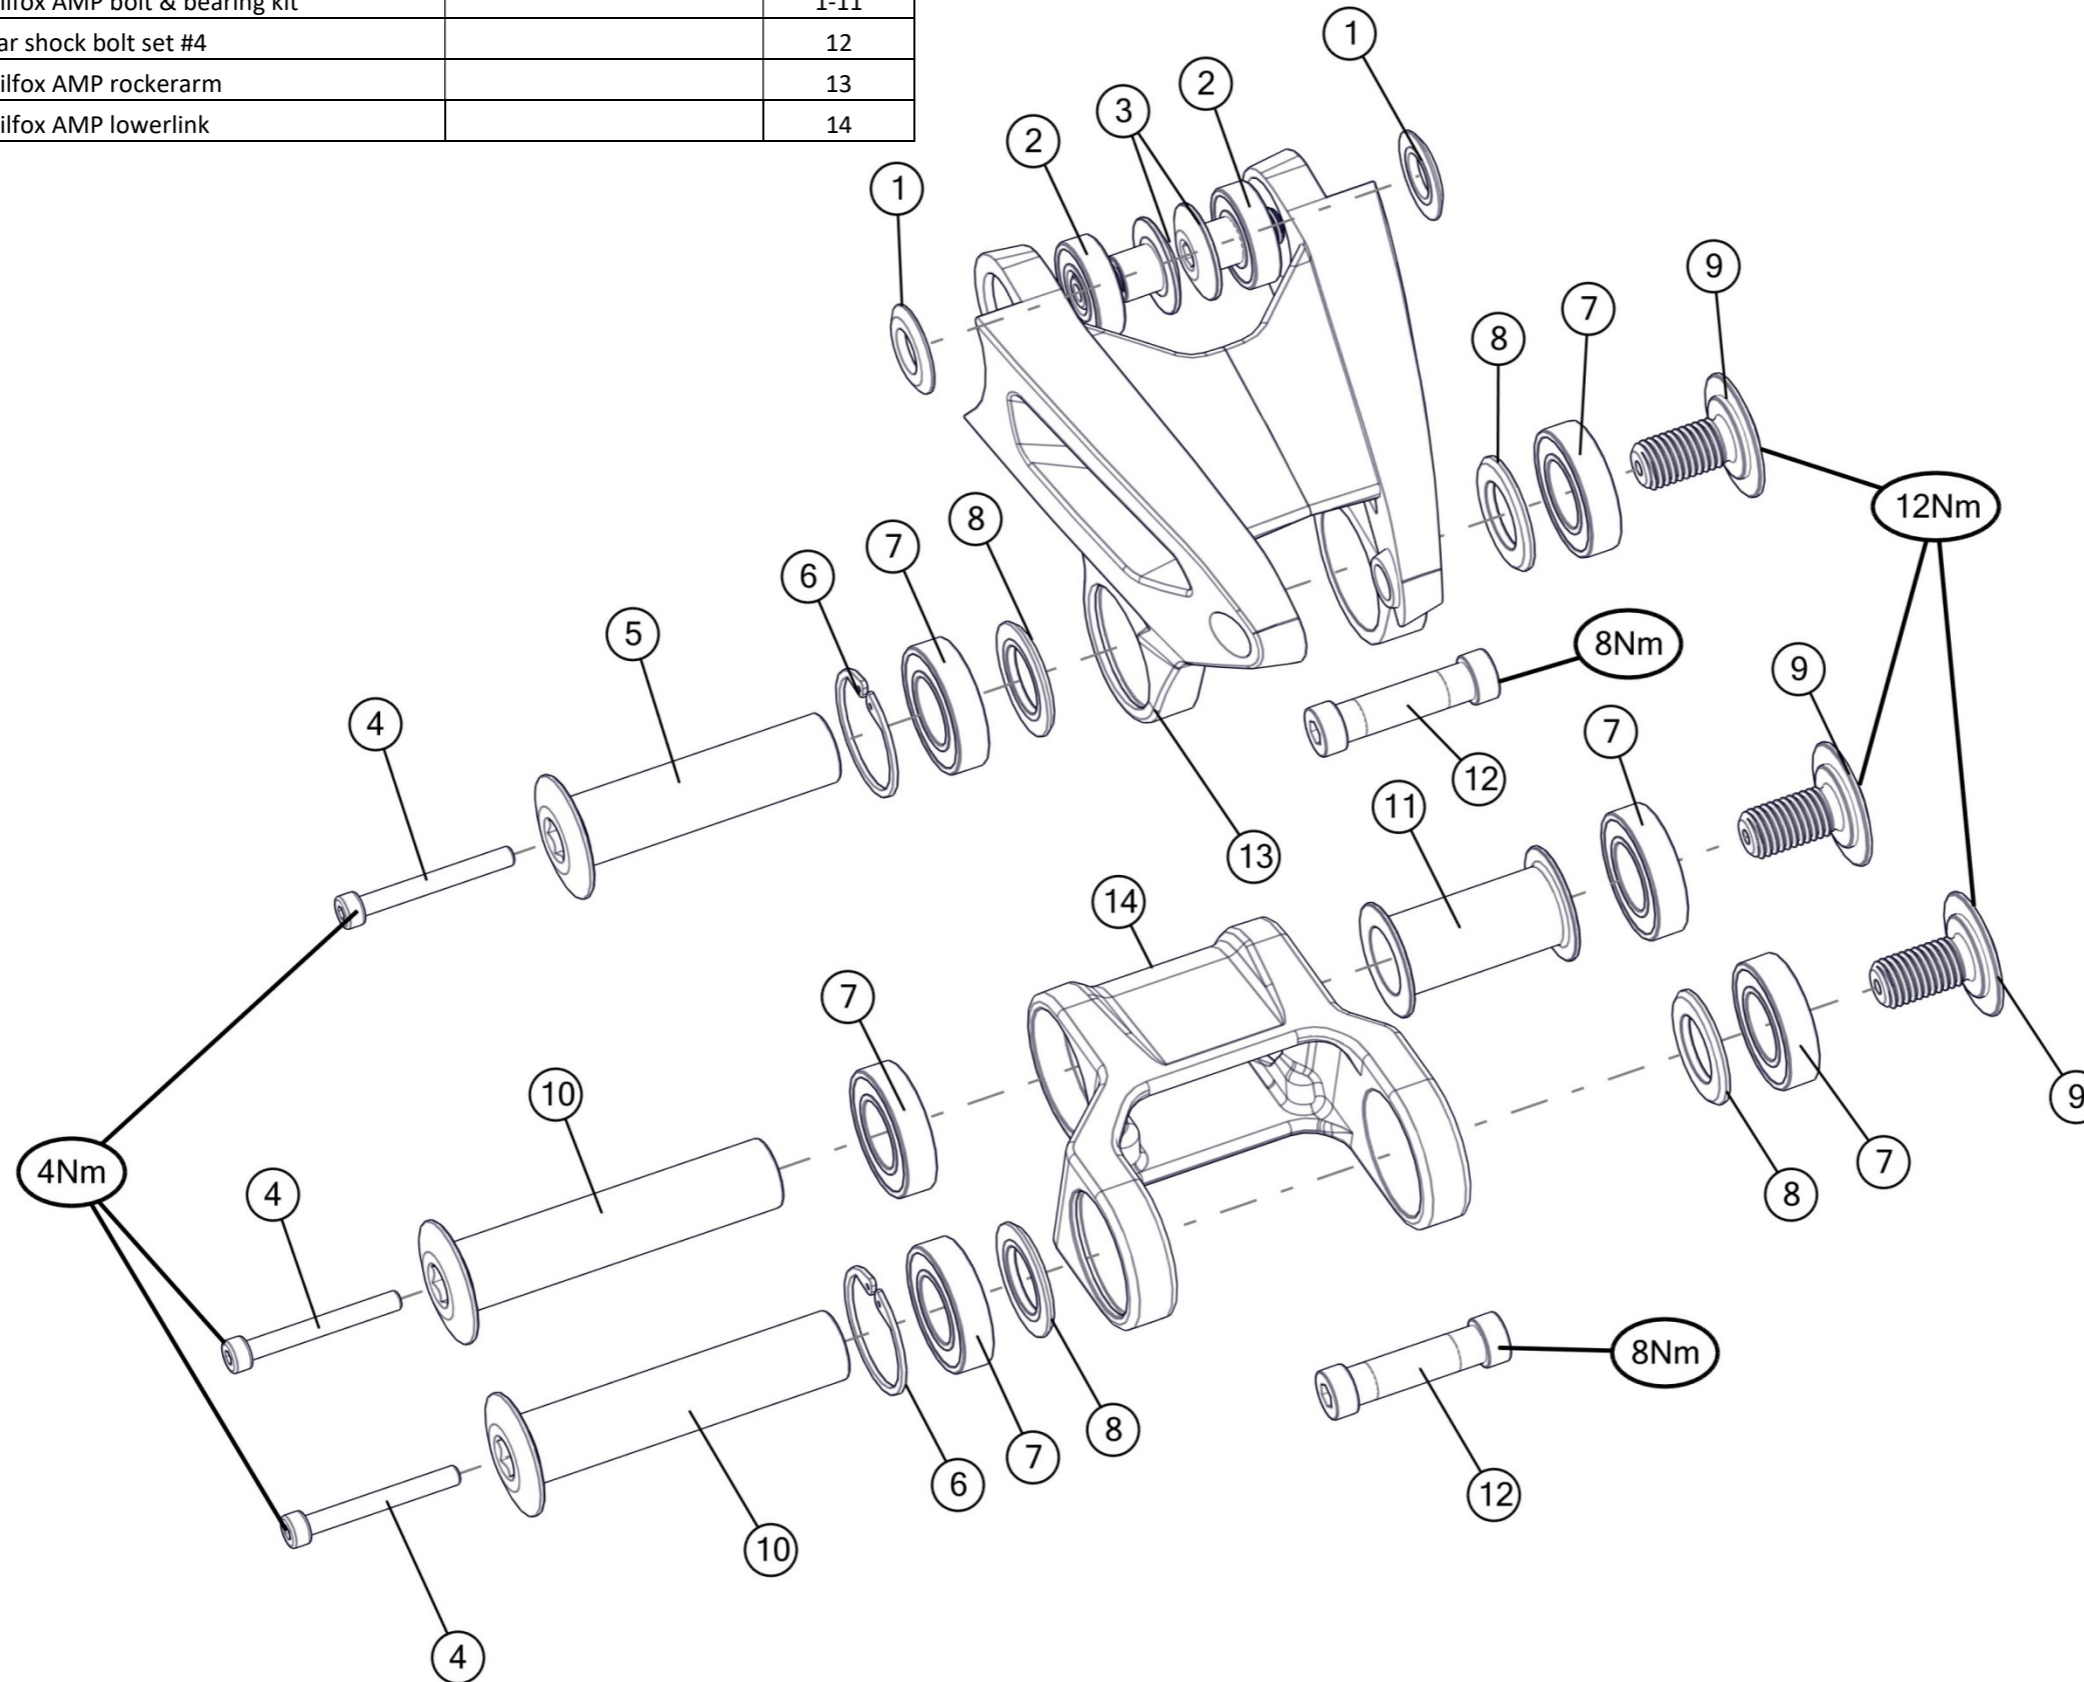

trailfox/speedfox AMP Suspension Parts

Part N°	Part Name	Description	Pos. N°
301233	trailfox AMP bolt & bearing kit		1-11
301232	Rear shock bolt set #4		12
301229	trailfox AMP rockerarm		13
301230	trailfox AMP lowerlink		14