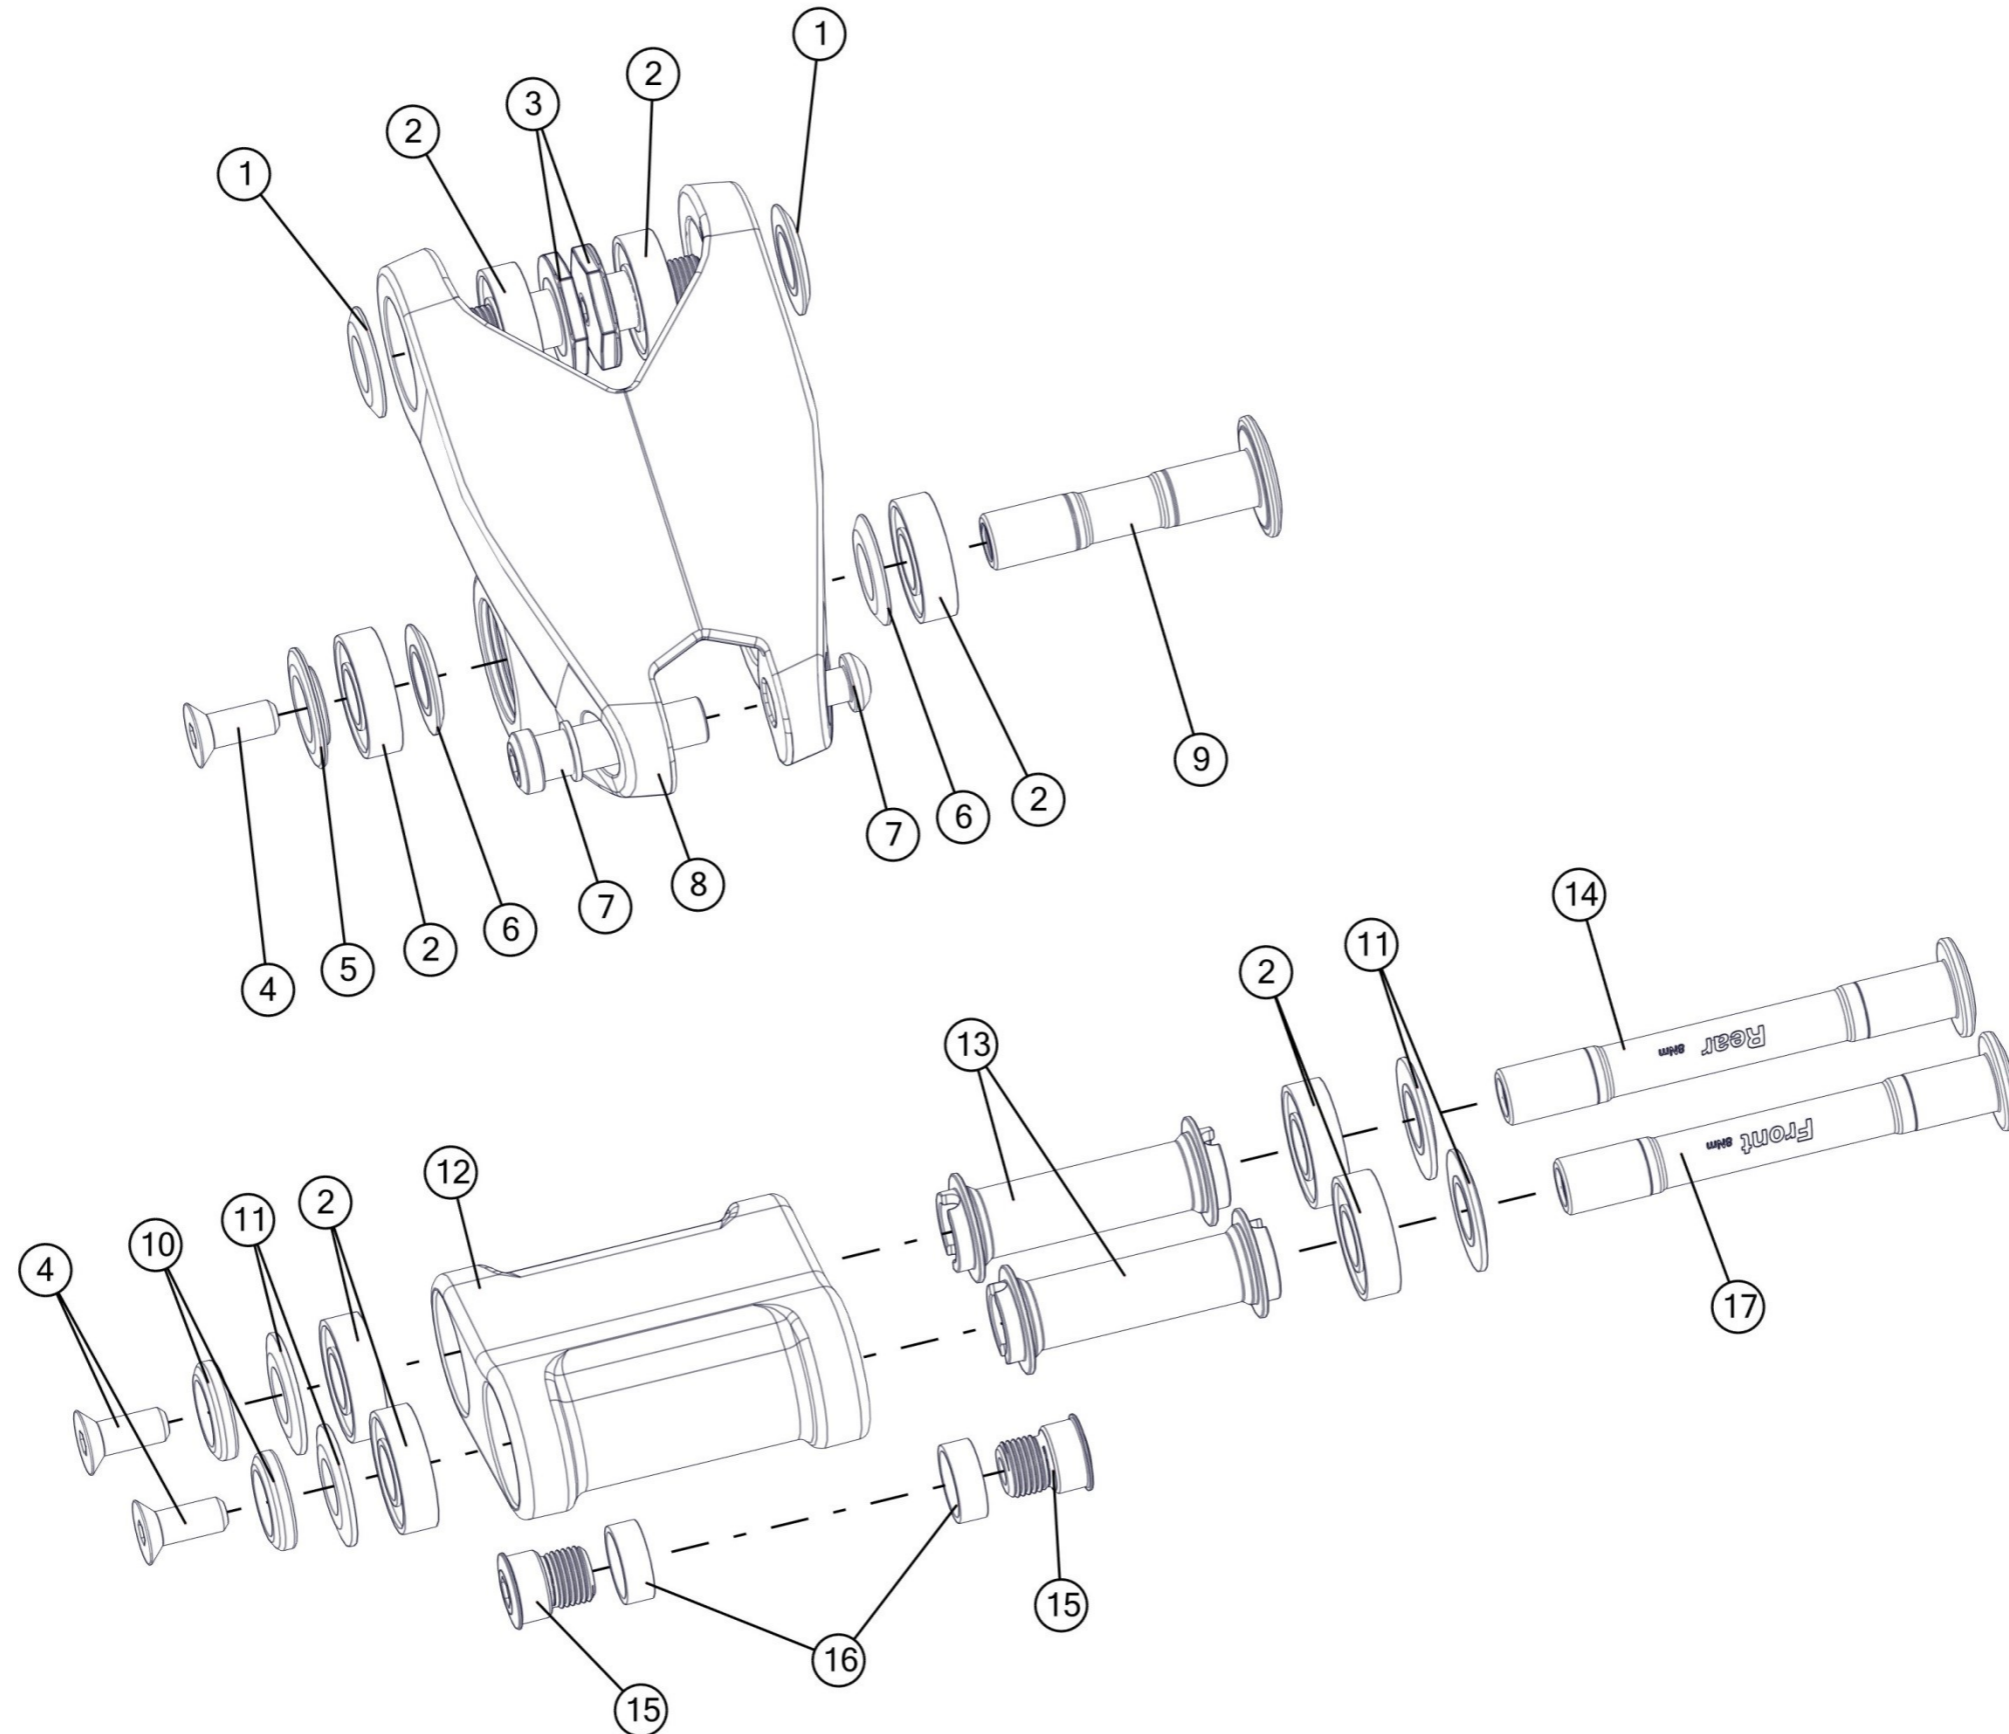

Fourstroke 01 suspension parts

Part N°	Part Name	Description	Pos. N°
301733	Fourstroke 01 linkage kit	Carbon/ black anodized	8,12
301734	Bolt Kit # 26	black anodized	1-7,9-11,13-17