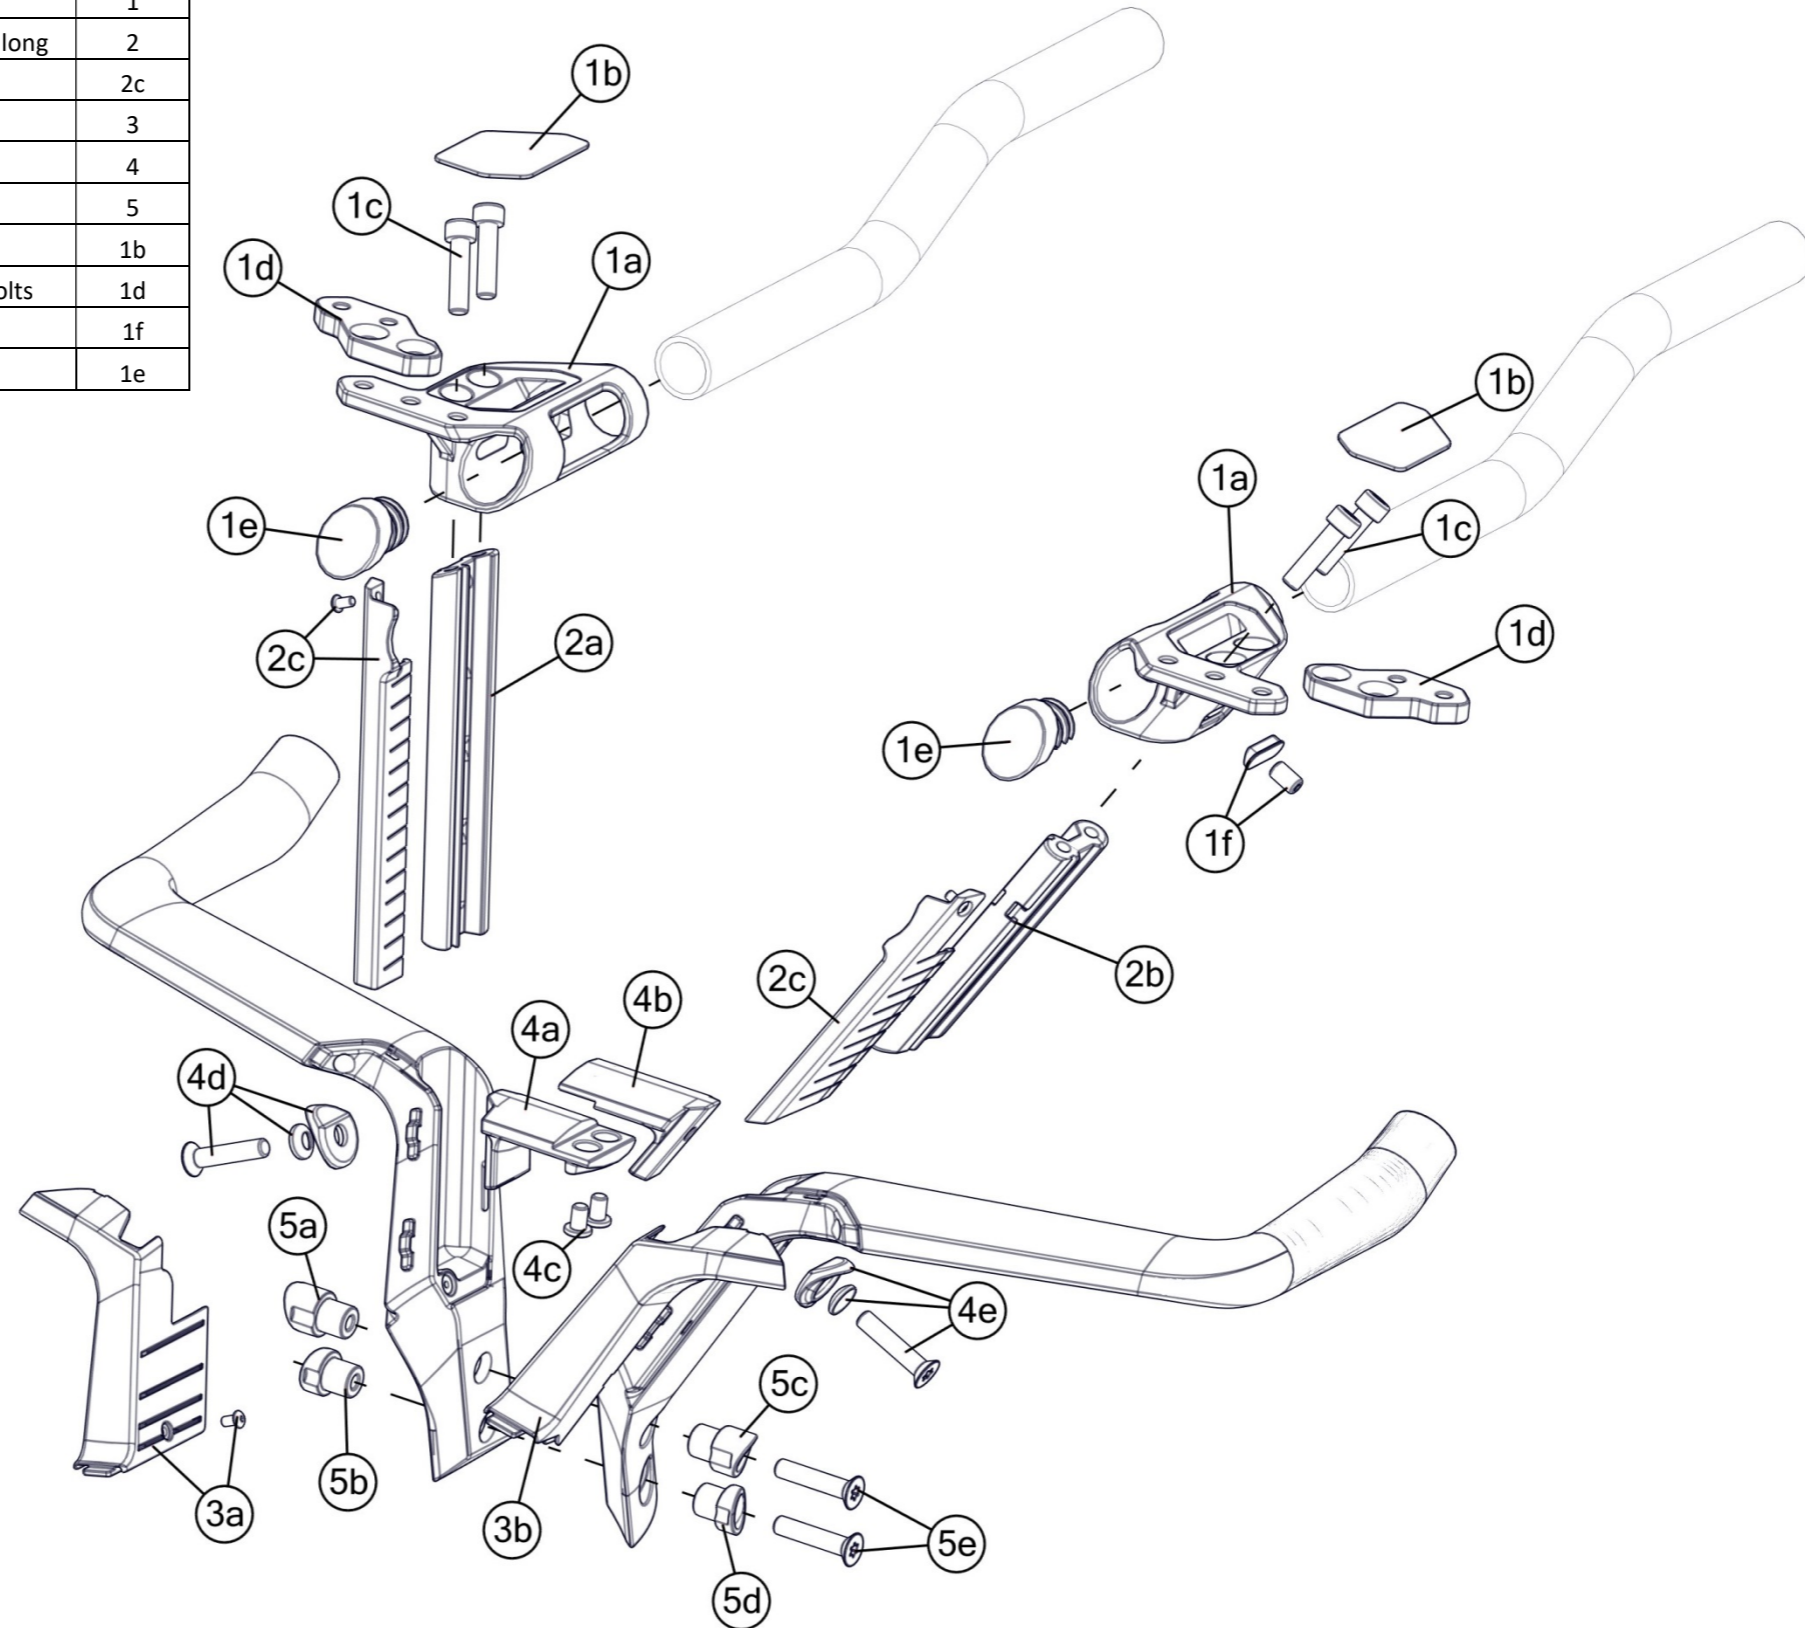

timemachine 01 V-Cockpit

Part N°	Part Name	Description	Pos. N°
300828	TM01 Extension bracket kit		1
300829	TM01 Slider kit	short & long	2
300830	TM01 Slider covers		2c
300831	TM01 V covers		3
300832	TM01 V-Cockpit bridge		4
300833	TM01 V & Flat Cockpit bolt kit		5
300834	TM01 Extension cover plates		1b
300877	TM01 Additional reach plates	incl. Bolts	1d
300878	TM01 Extension clamp		1f
300961	TM01 Extension end plugs		1e