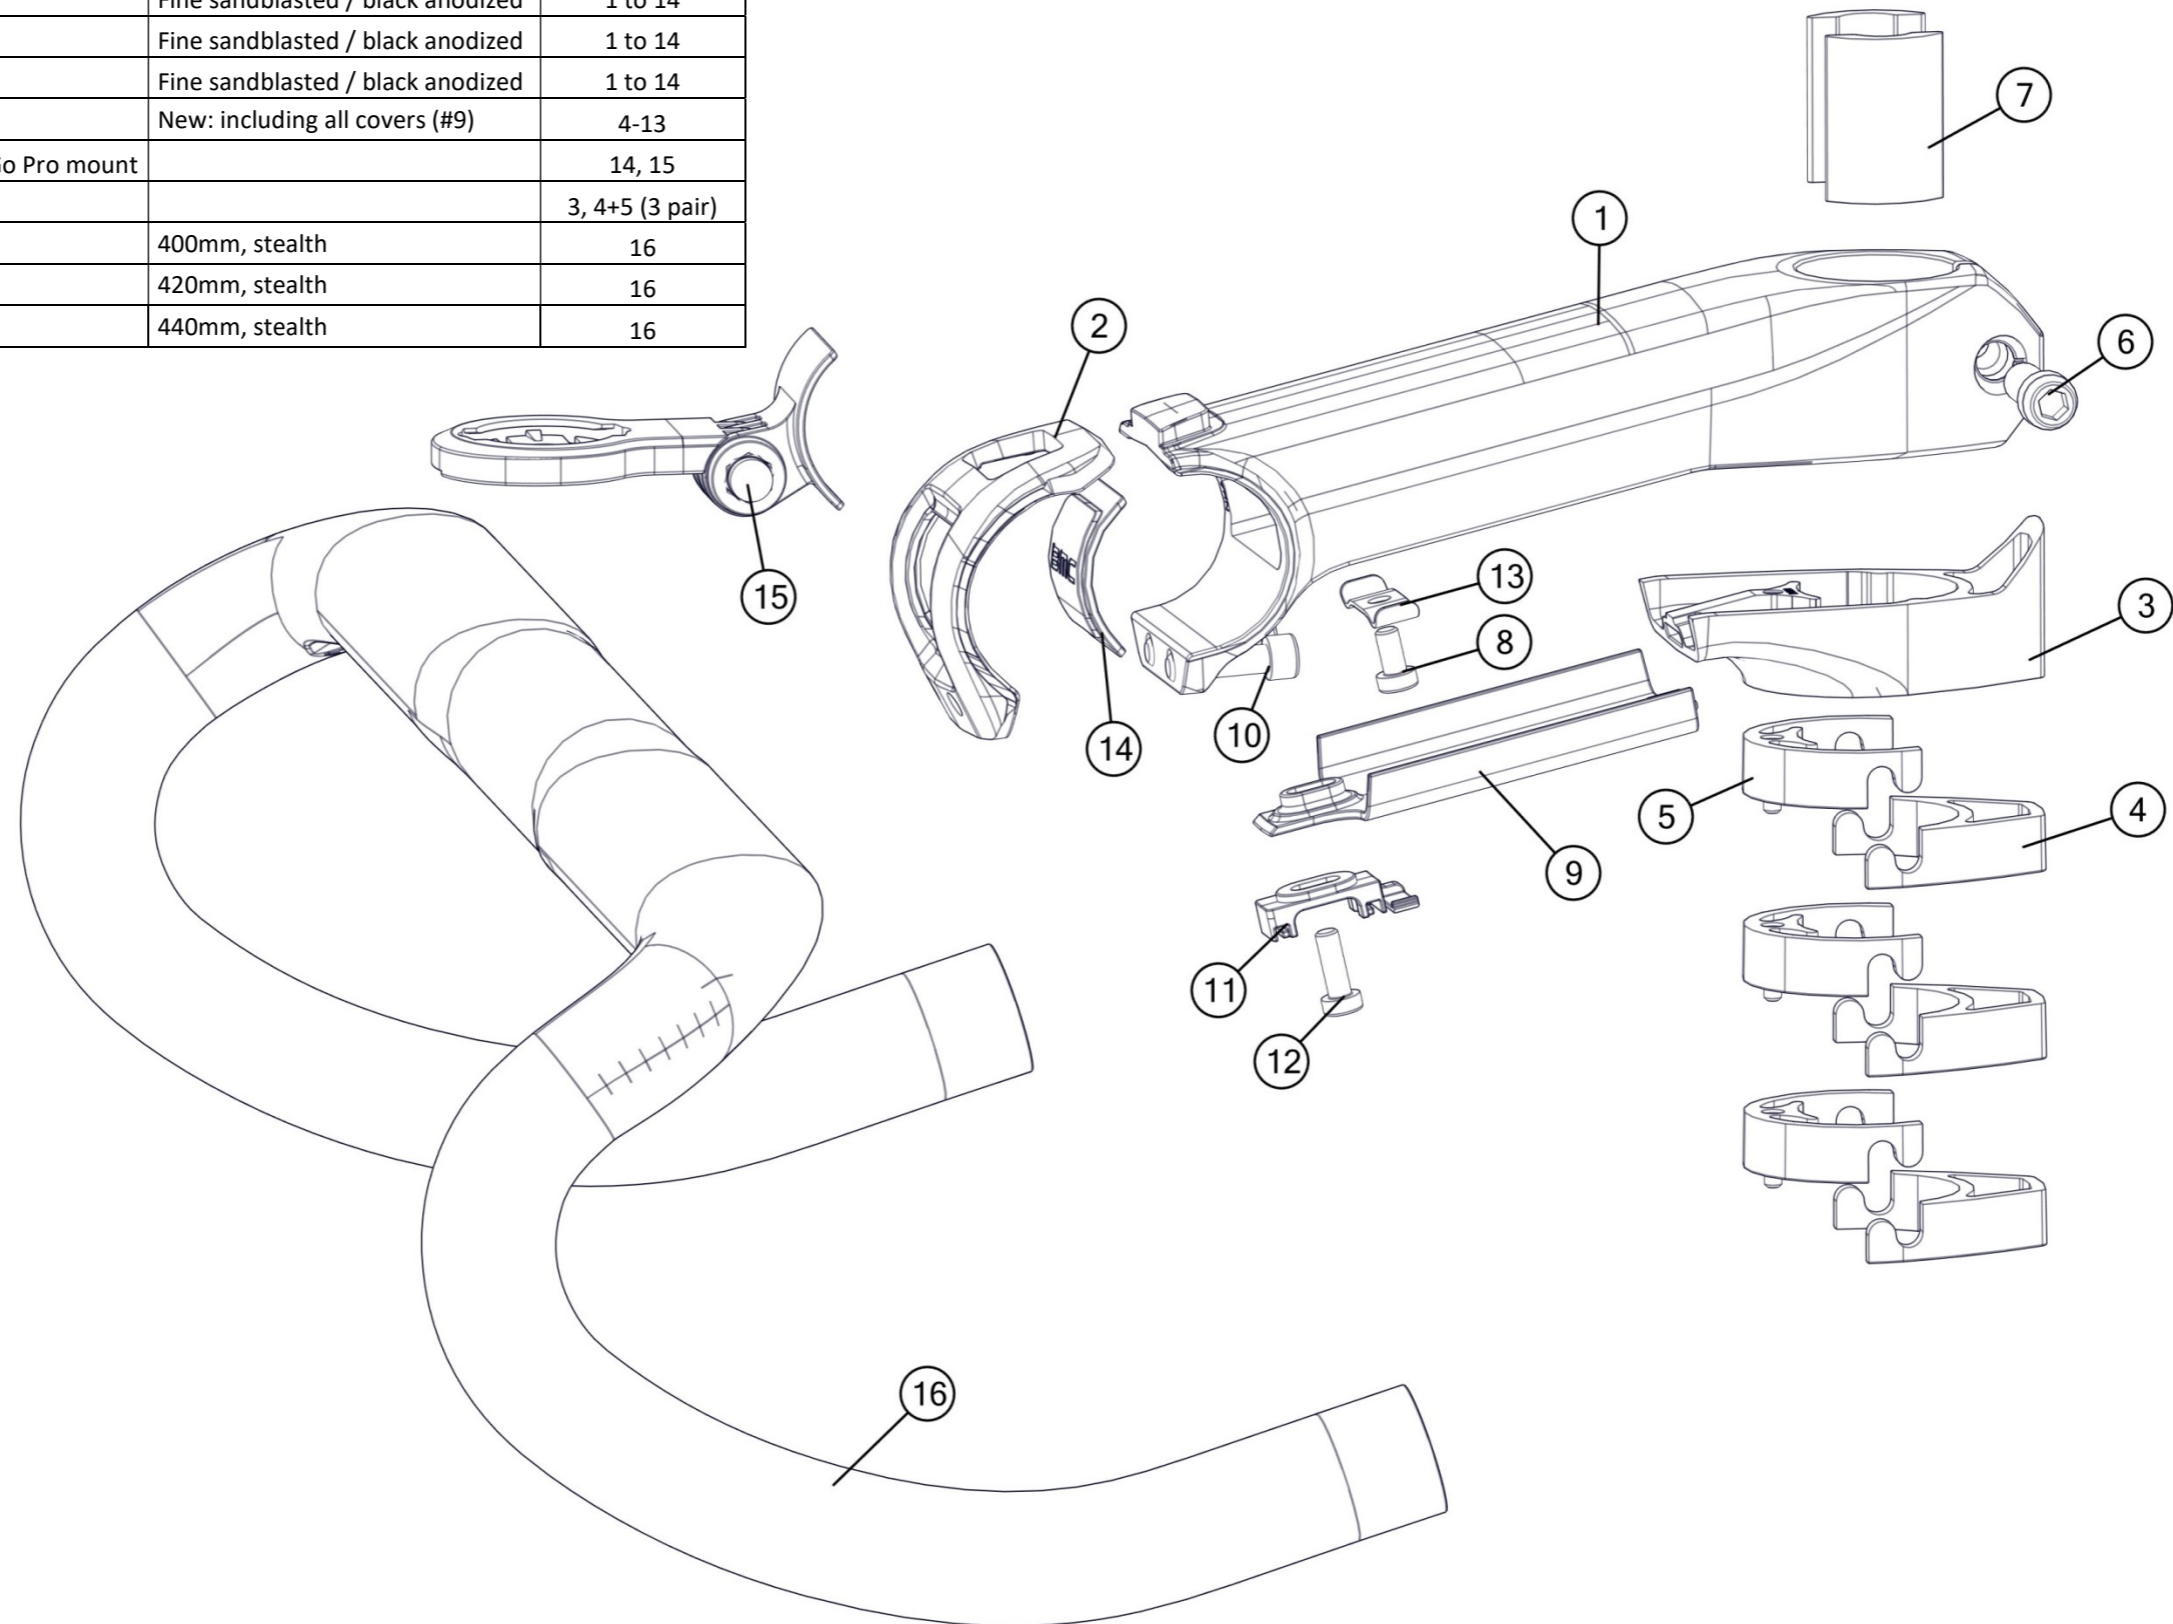

ICS Stem & Handlebar

Part N°	Part Name	Description	Pos. N°
300881	Stem ICS01, 90mm	Fine sandblasted / black anodized	1 to 14
300882	Stem ICS01, 100mm	Fine sandblasted / black anodized	1 to 14
300883	Stem ICS01, 110mm	Fine sandblasted / black anodized	1 to 14
300884	Stem ICS01, 120mm	Fine sandblasted / black anodized	1 to 14
300885	Stem ICS01, 130mm	Fine sandblasted / black anodized	1 to 14
301651	ICS Stem part kit	New: including all covers (#9)	4-13
301652	ICS Stem Faceplate/ Garmin/ Go Pro mount		14, 15
301281	ICS01 stem PA spacer kit		3, 4+5 (3 pair)
301707006919	Handlebar RCB01	400mm, stealth	16
301707006920	Handlebar RCB01	420mm, stealth	16
301707006921	Handlebar RCB01	440mm, stealth	16