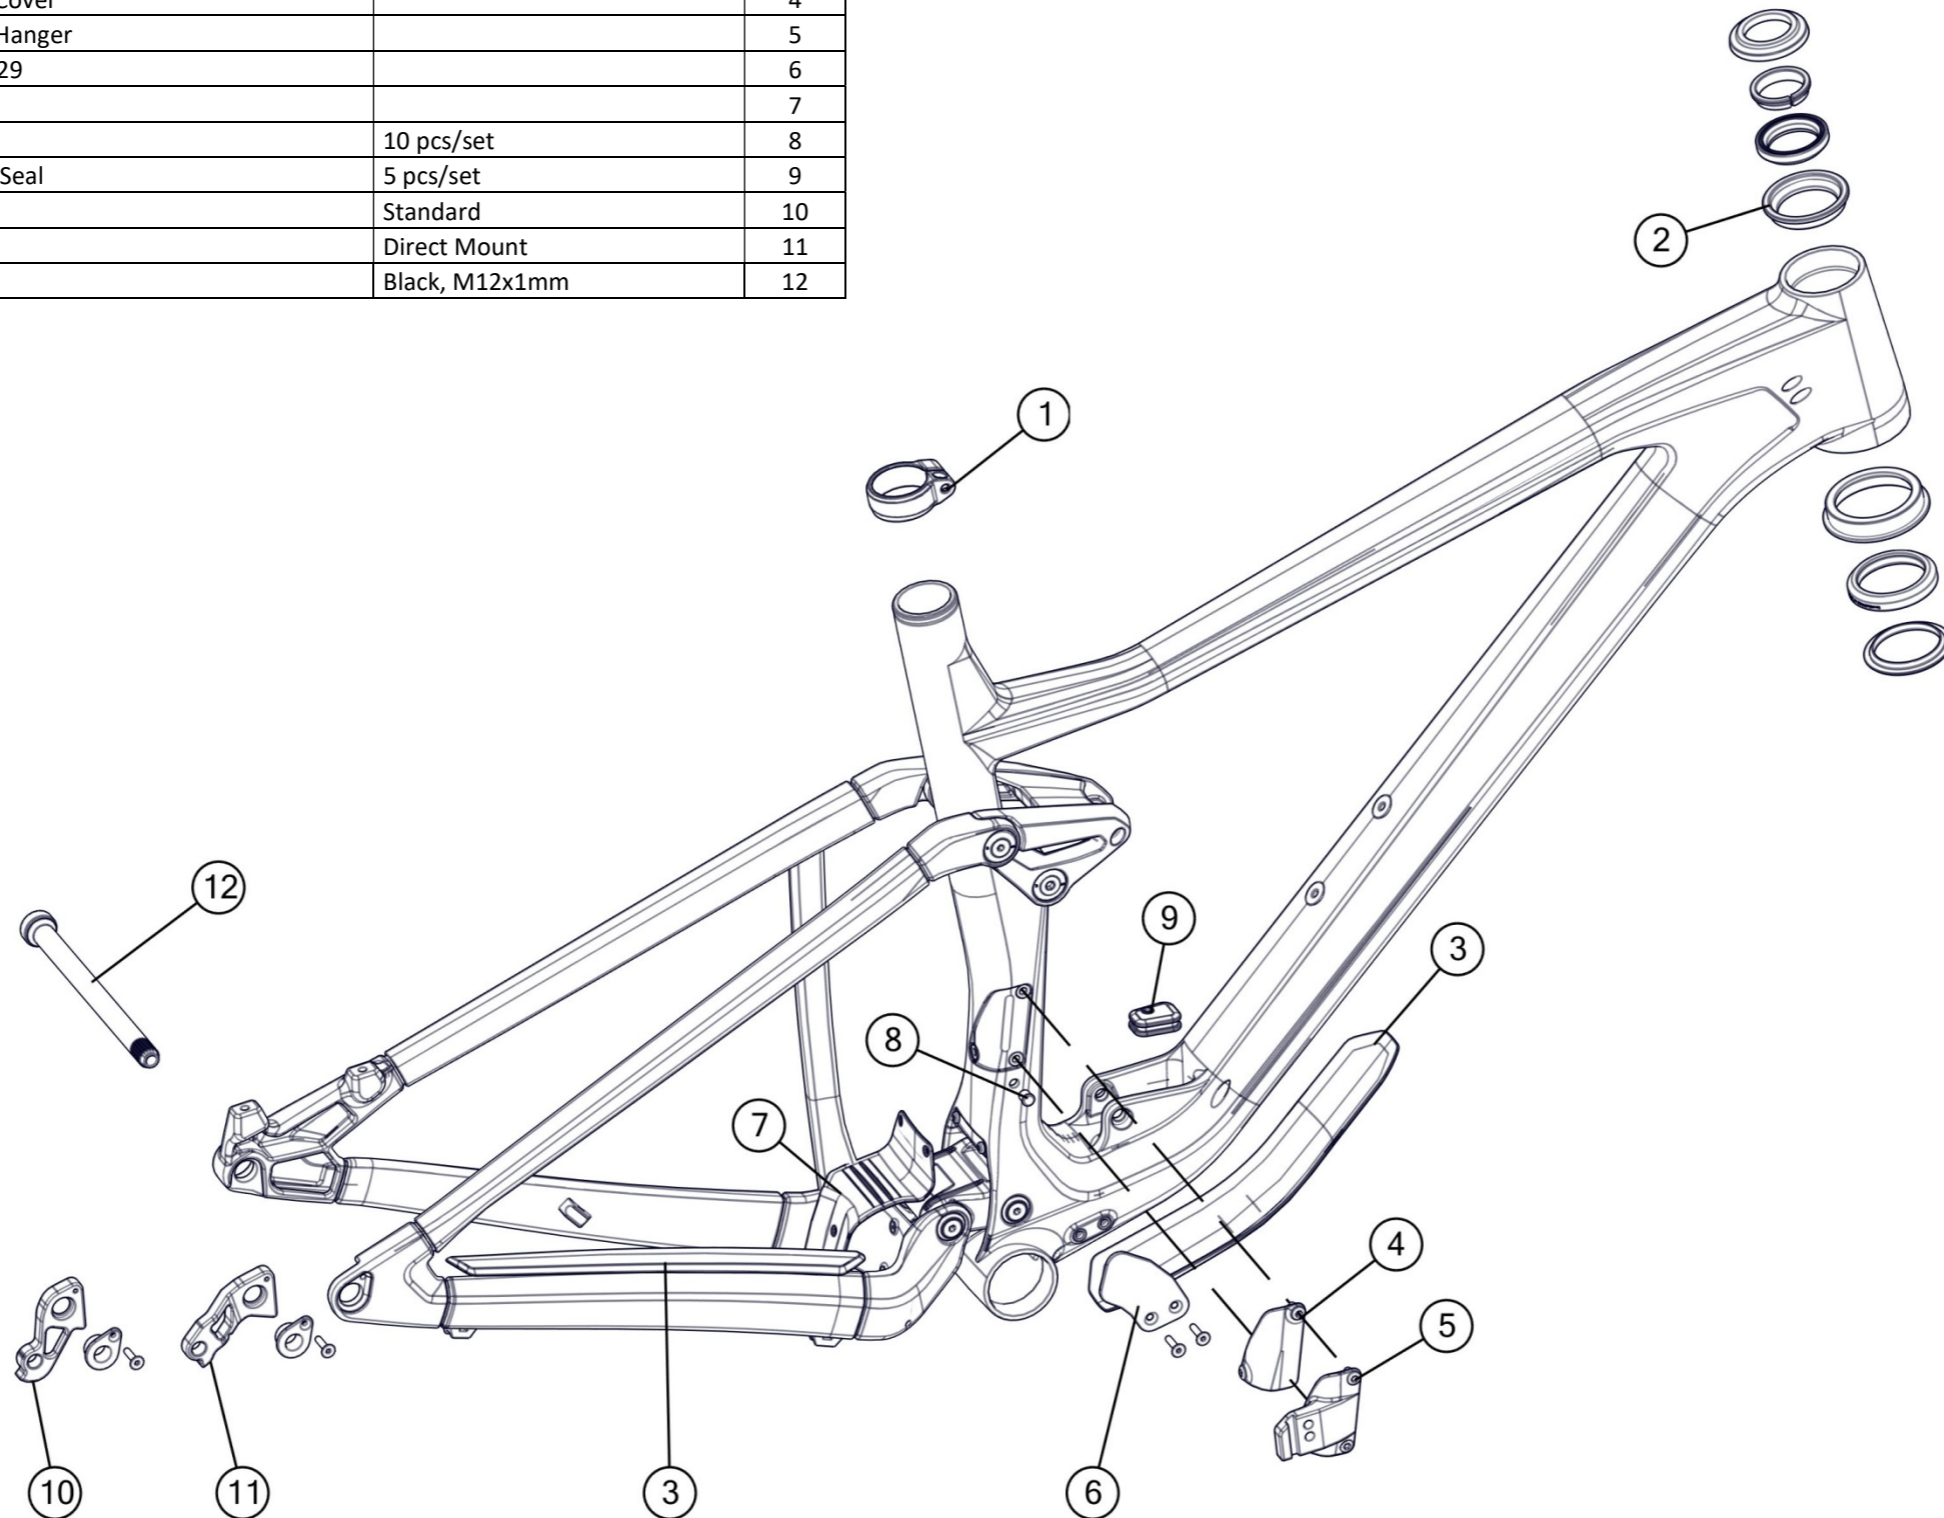

agonist 02

Part N°	Part Name	Description	Pos. N°
207460	Raceclamp	Sandblasted black anodized	1
300467	Headset A45AC1		2
301199	speedfox agonist C/S and D/T protection		3
301195	speedfox / agonist FD Cover		4
301194	speedfox / agonist FD Hanger		5
221315	Chaincatcher SF01/02 29		6
301196	Lowerlink Protection		7
213693	Di2 plug kit # 2	10 pcs/set	8
301203	Shock Remote Rubber Seal	5 pcs/set	9
301701	Dropout #65	Standard	10
301702	Dropout #66	Direct Mount	11
301696	Thru axle kit #5	Black, M12x1mm	12