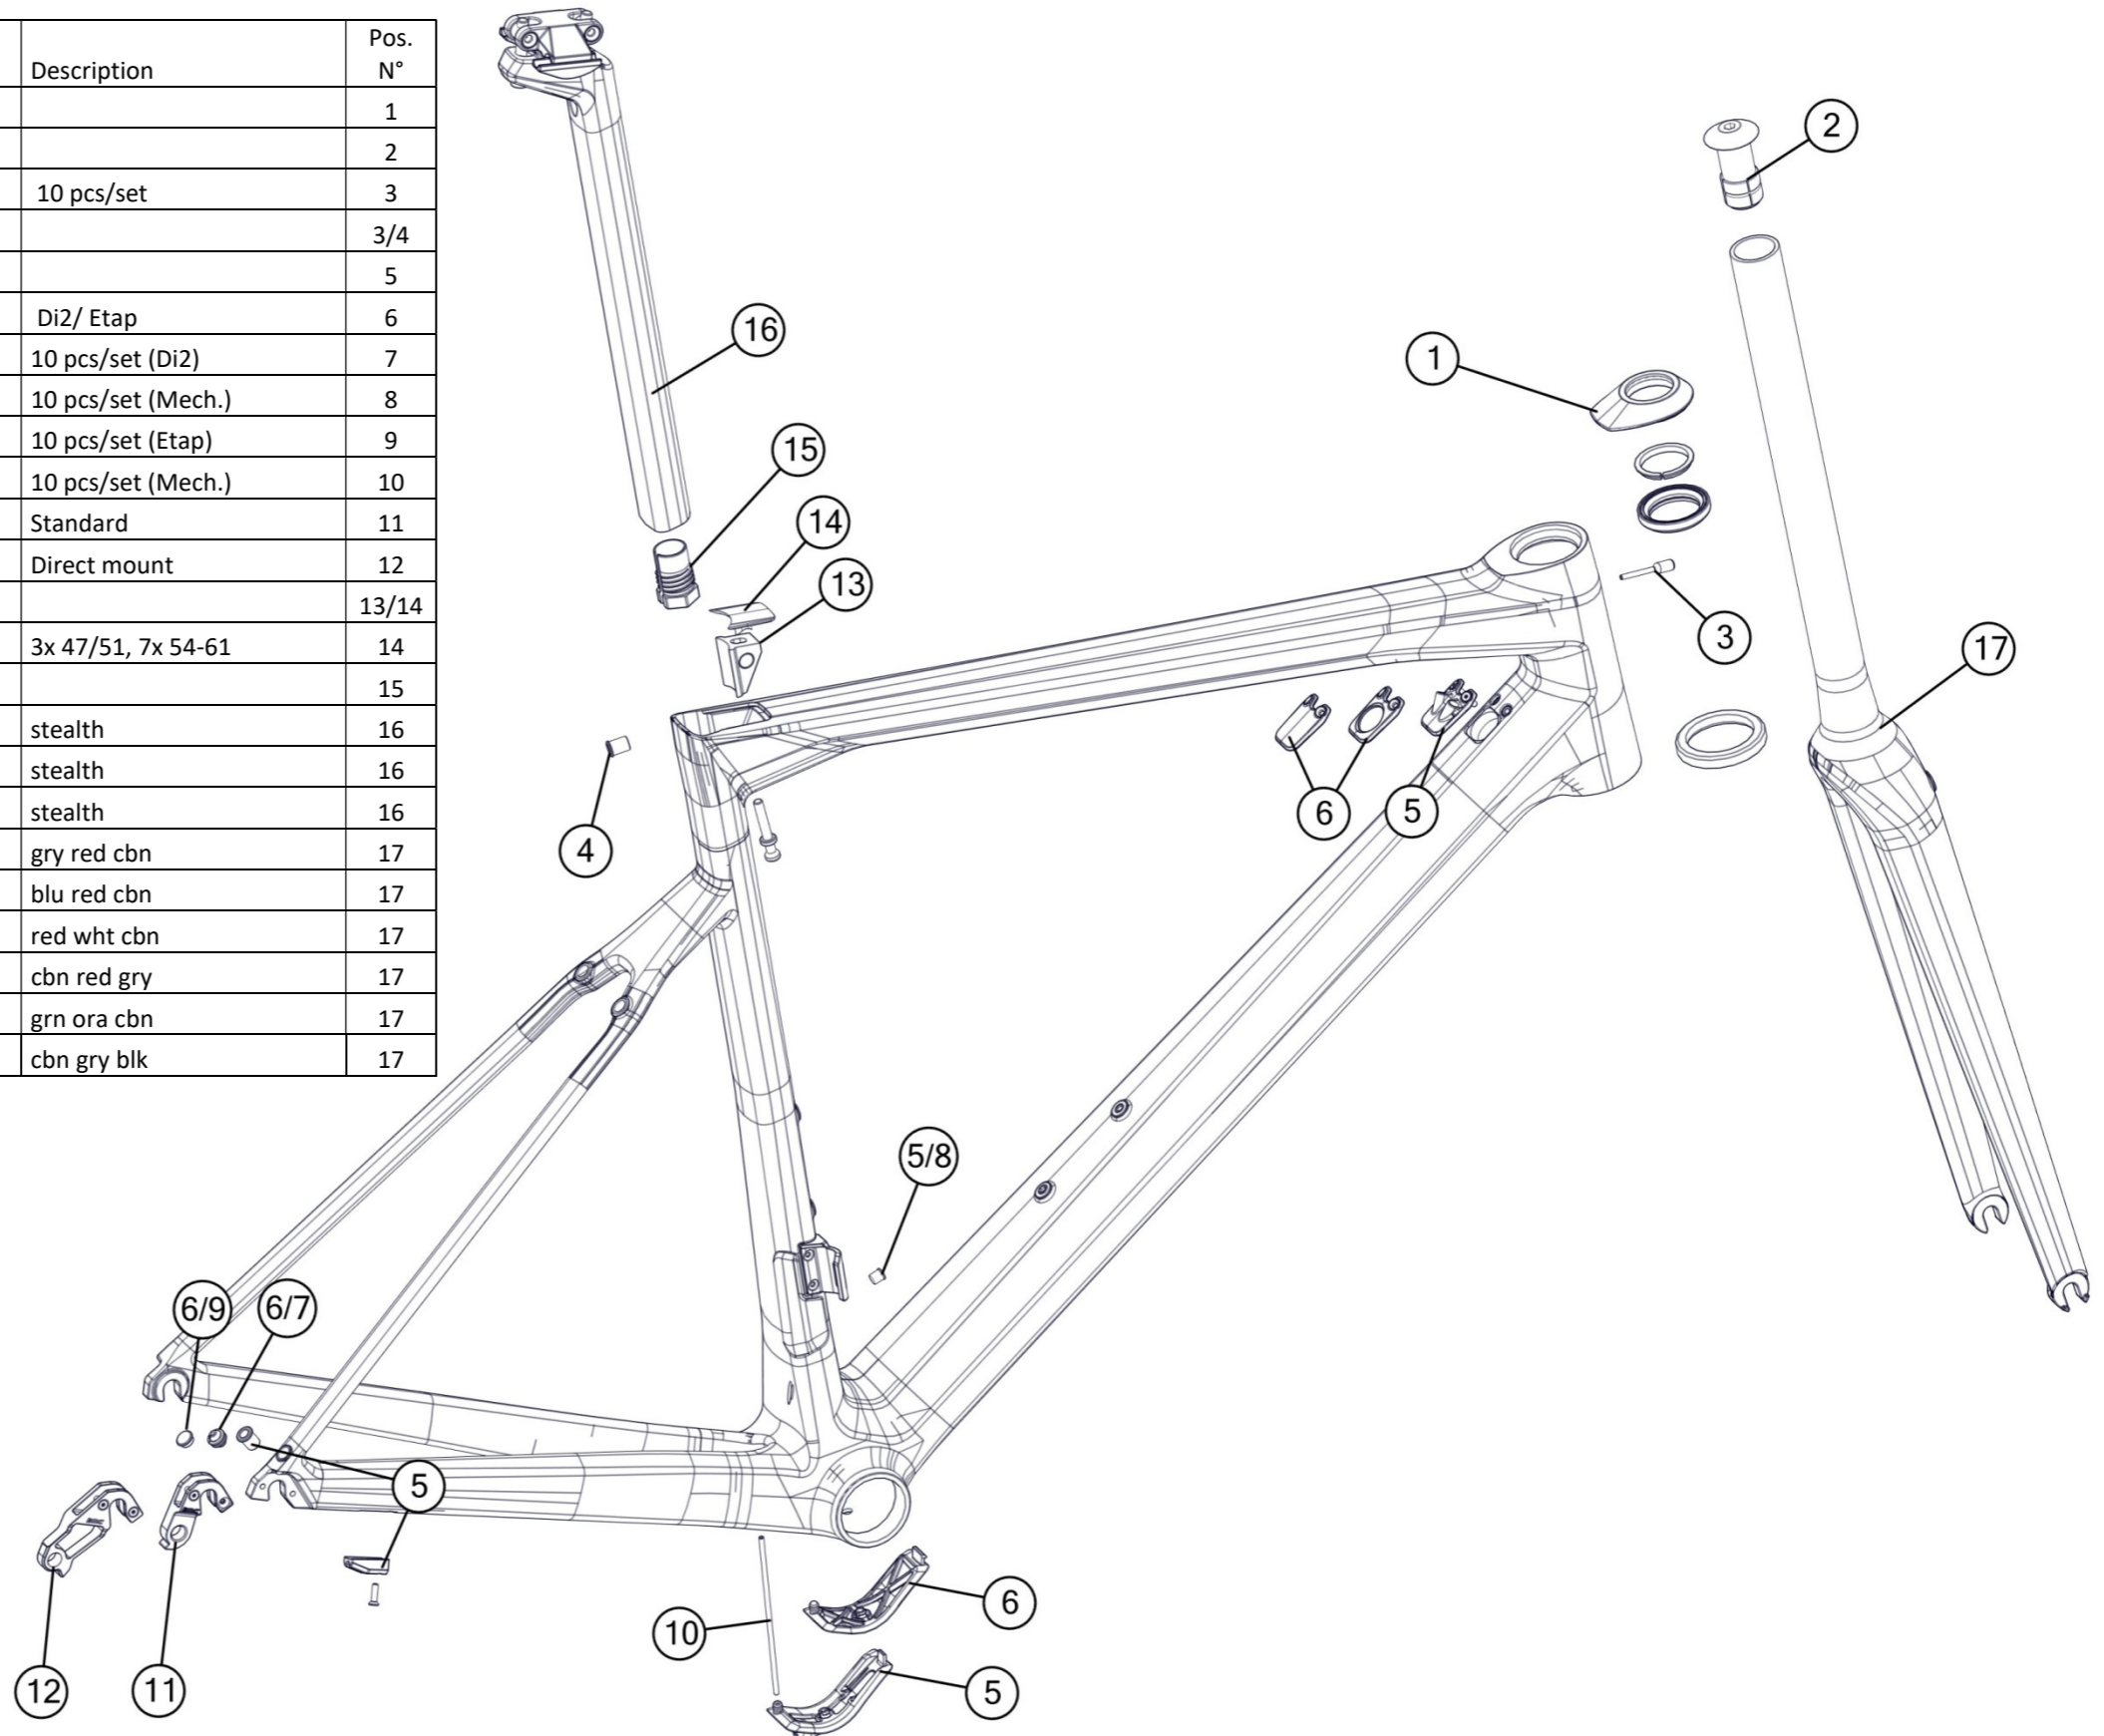

teammachine SLR01

Part N°	Part Name	Description	Pos. N°
301148	Headset SLR01/02 MY18		1
213678	Expander # 1		2
301104	Ball ferrules	10 pcs/set	3
301105	Cable stopper kit # 1		3/4
301100	Mechanical kit # 7		5
301102	Di2 kit # 8	Di2/ Etap	6
213675	Di2 plug kit # 1	10 pcs/set (Di2)	7
212492	Di2 Plug kit # 3	10 pcs/set (Mech.)	8
301103	Di2 Plug kit # 6	10 pcs/set (Etap)	9
301149	FD wire liner	10 pcs/set (Mech.)	10
301090	Dropout # 56	Standard	11
301091	Dropout # 57	Direct mount	12
301098	Seatpost clamp # 21		13/14
301270	Seatpost clamp cover kit	3x 47/51, 7x 54-61	14
212500	Internal battery adapter		15
301143	teammachine SLR01 seatpost, 0mm offset	stealth	16
301145	teammachine SLR01 seatpost, 15mm offset	stealth	16
301147	teammachine SLR01 seatpost, 30mm offset	stealth	16
301625006776	teammachine SLR01 ONE fork	gry red cbn	17
301625006777	teammachine SLR01 TWO fork	blu red cbn	17
301625006778	teammachine SLR01 THREE fork	red wht cbn	17
301625006775	teammachine SLR01 FOUR fork	cbn red gry	17
301625006780	teammachine SLR01 MOD fork	grn ora cbn	17
301625006779	teammachine SLR01 MOD fork	cbn gry blk	17