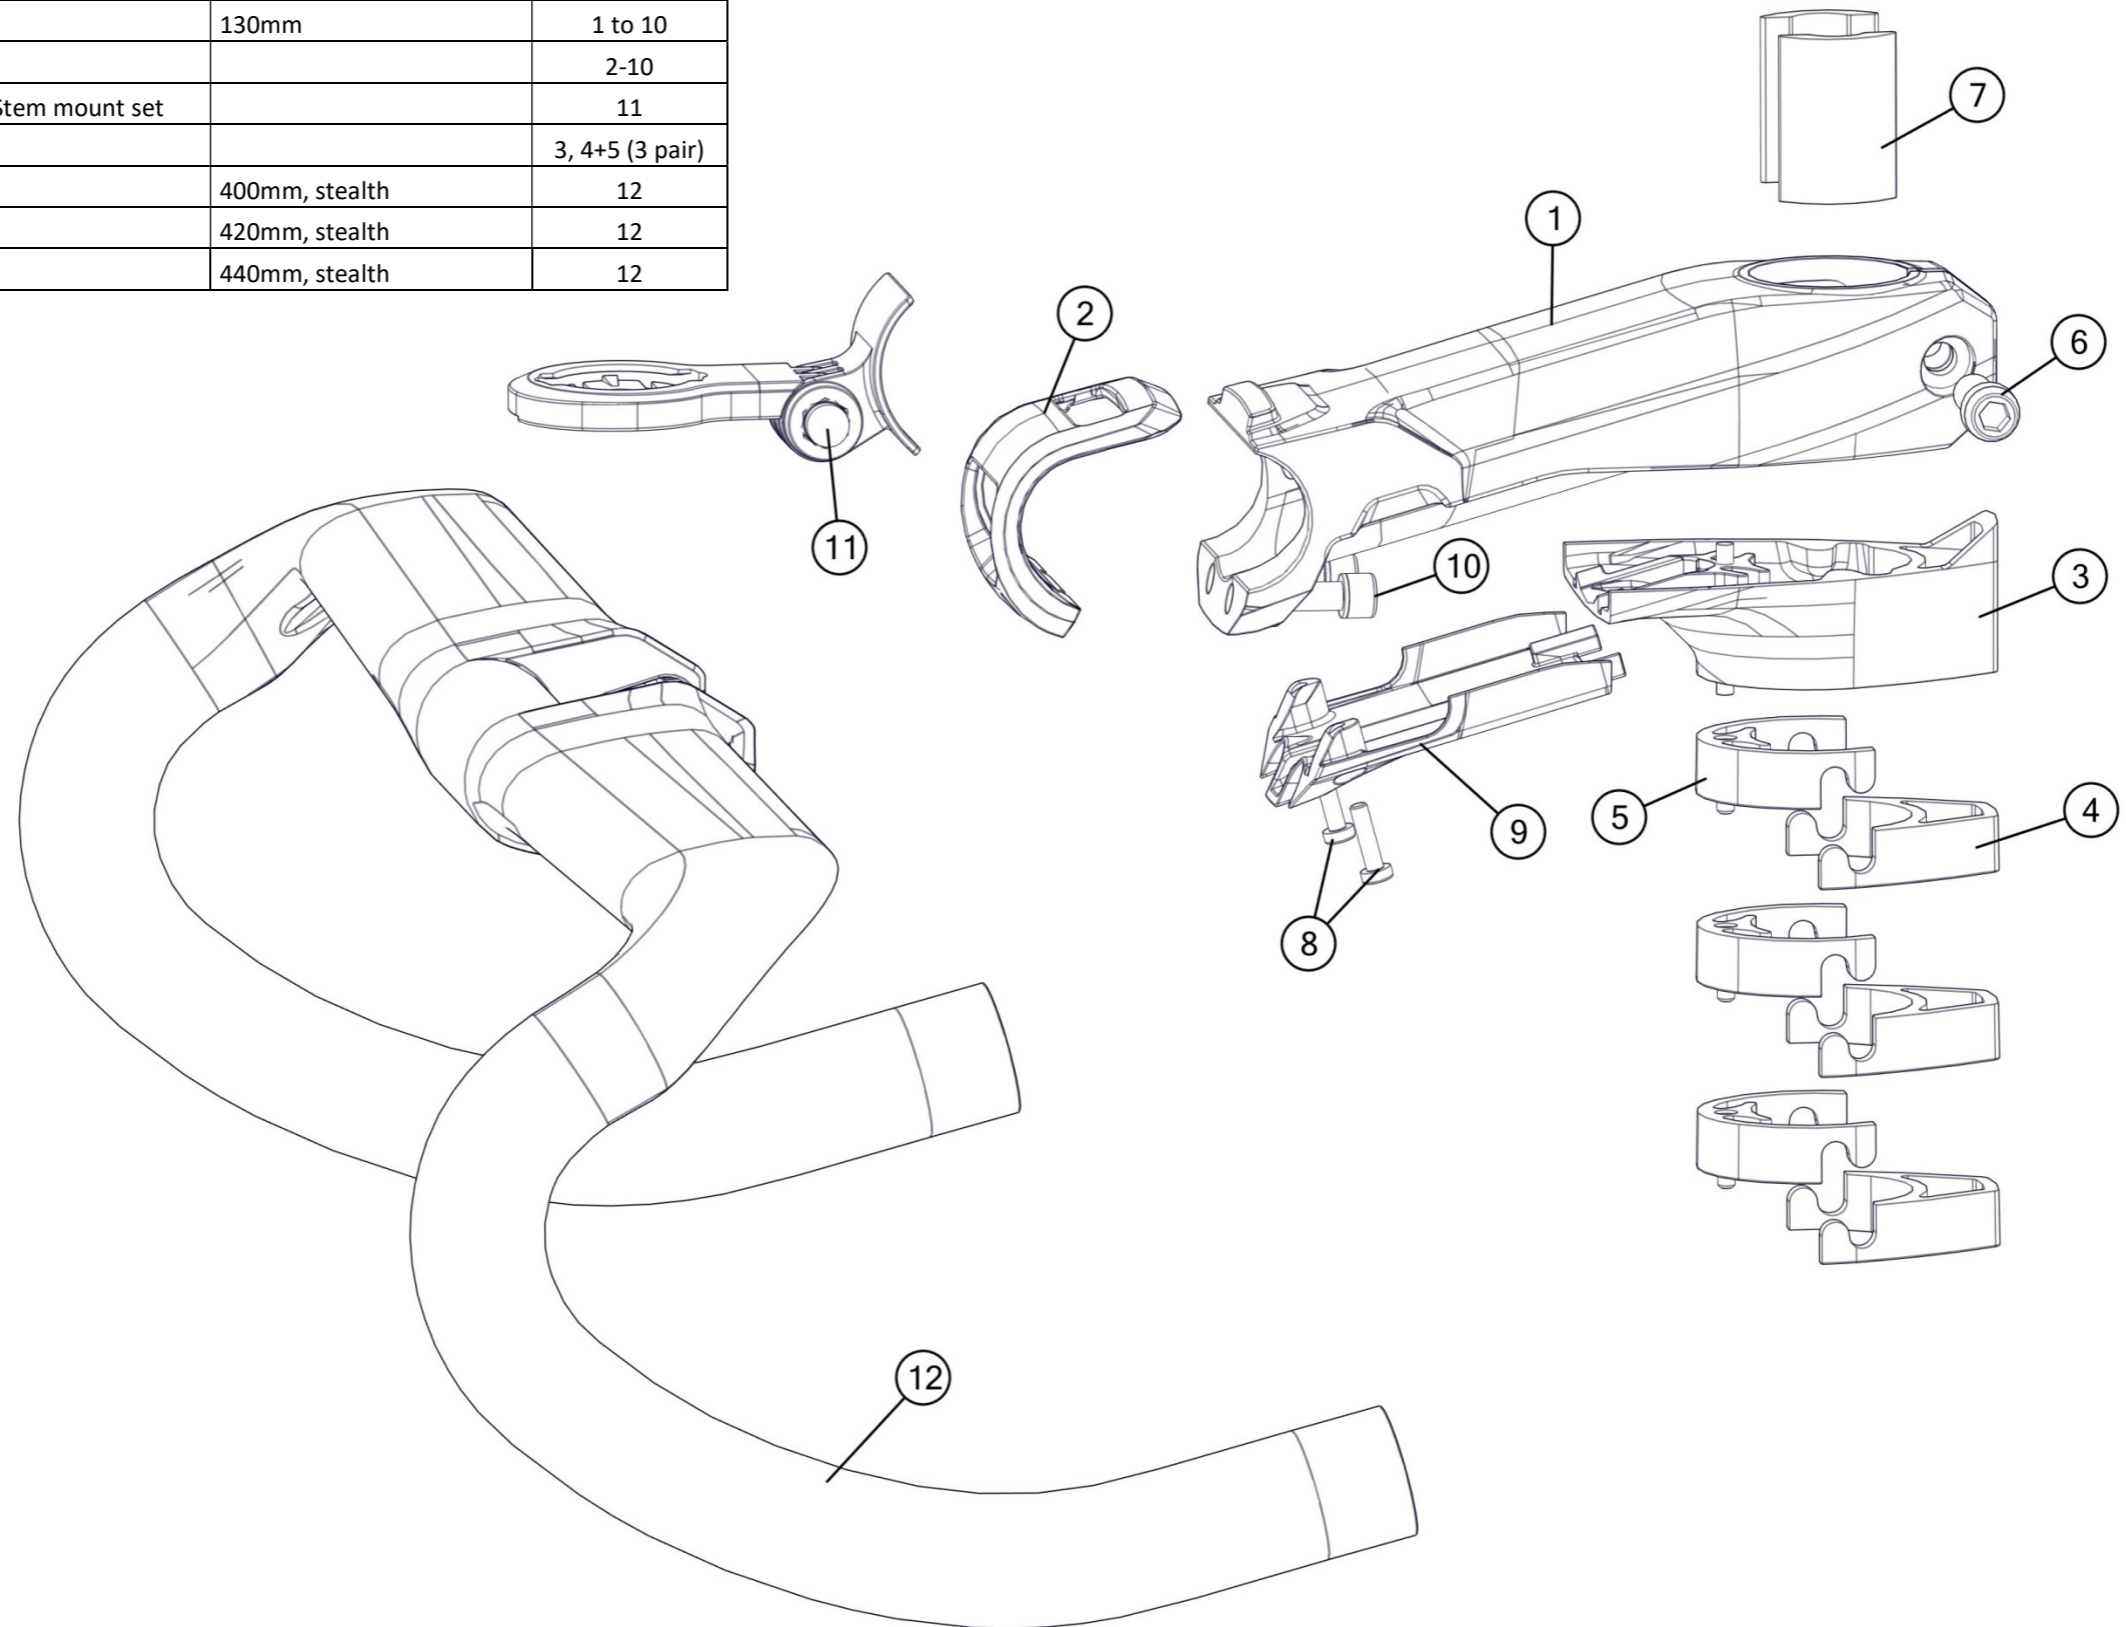

ICS Aero Stem & Handlebar

Part N°	Part Name	Description	Pos. N°
301704006915	Stem ICS01 AERO	100mm	1 to 10
301704006916	Stem ICS01 AERO	110mm	1 to 10
301704006917	Stem ICS01 AERO	120mm	1 to 10
301704006918	Stem ICS01 AERO	130mm	1 to 10
301666	ICS Aero Stem part kit		2-10
301703	Garmin/Go-Pro ICS01 AERO Stem mount set		11
301281	ICS01 stem PA spacer kit		3, 4+5 (3 pair)
301708006922	Handlebar ICS AERO	400mm, stealth	12
301708006923	Handlebar ICS AERO	420mm, stealth	12
301708006924	Handlebar ICS AERO	440mm, stealth	12