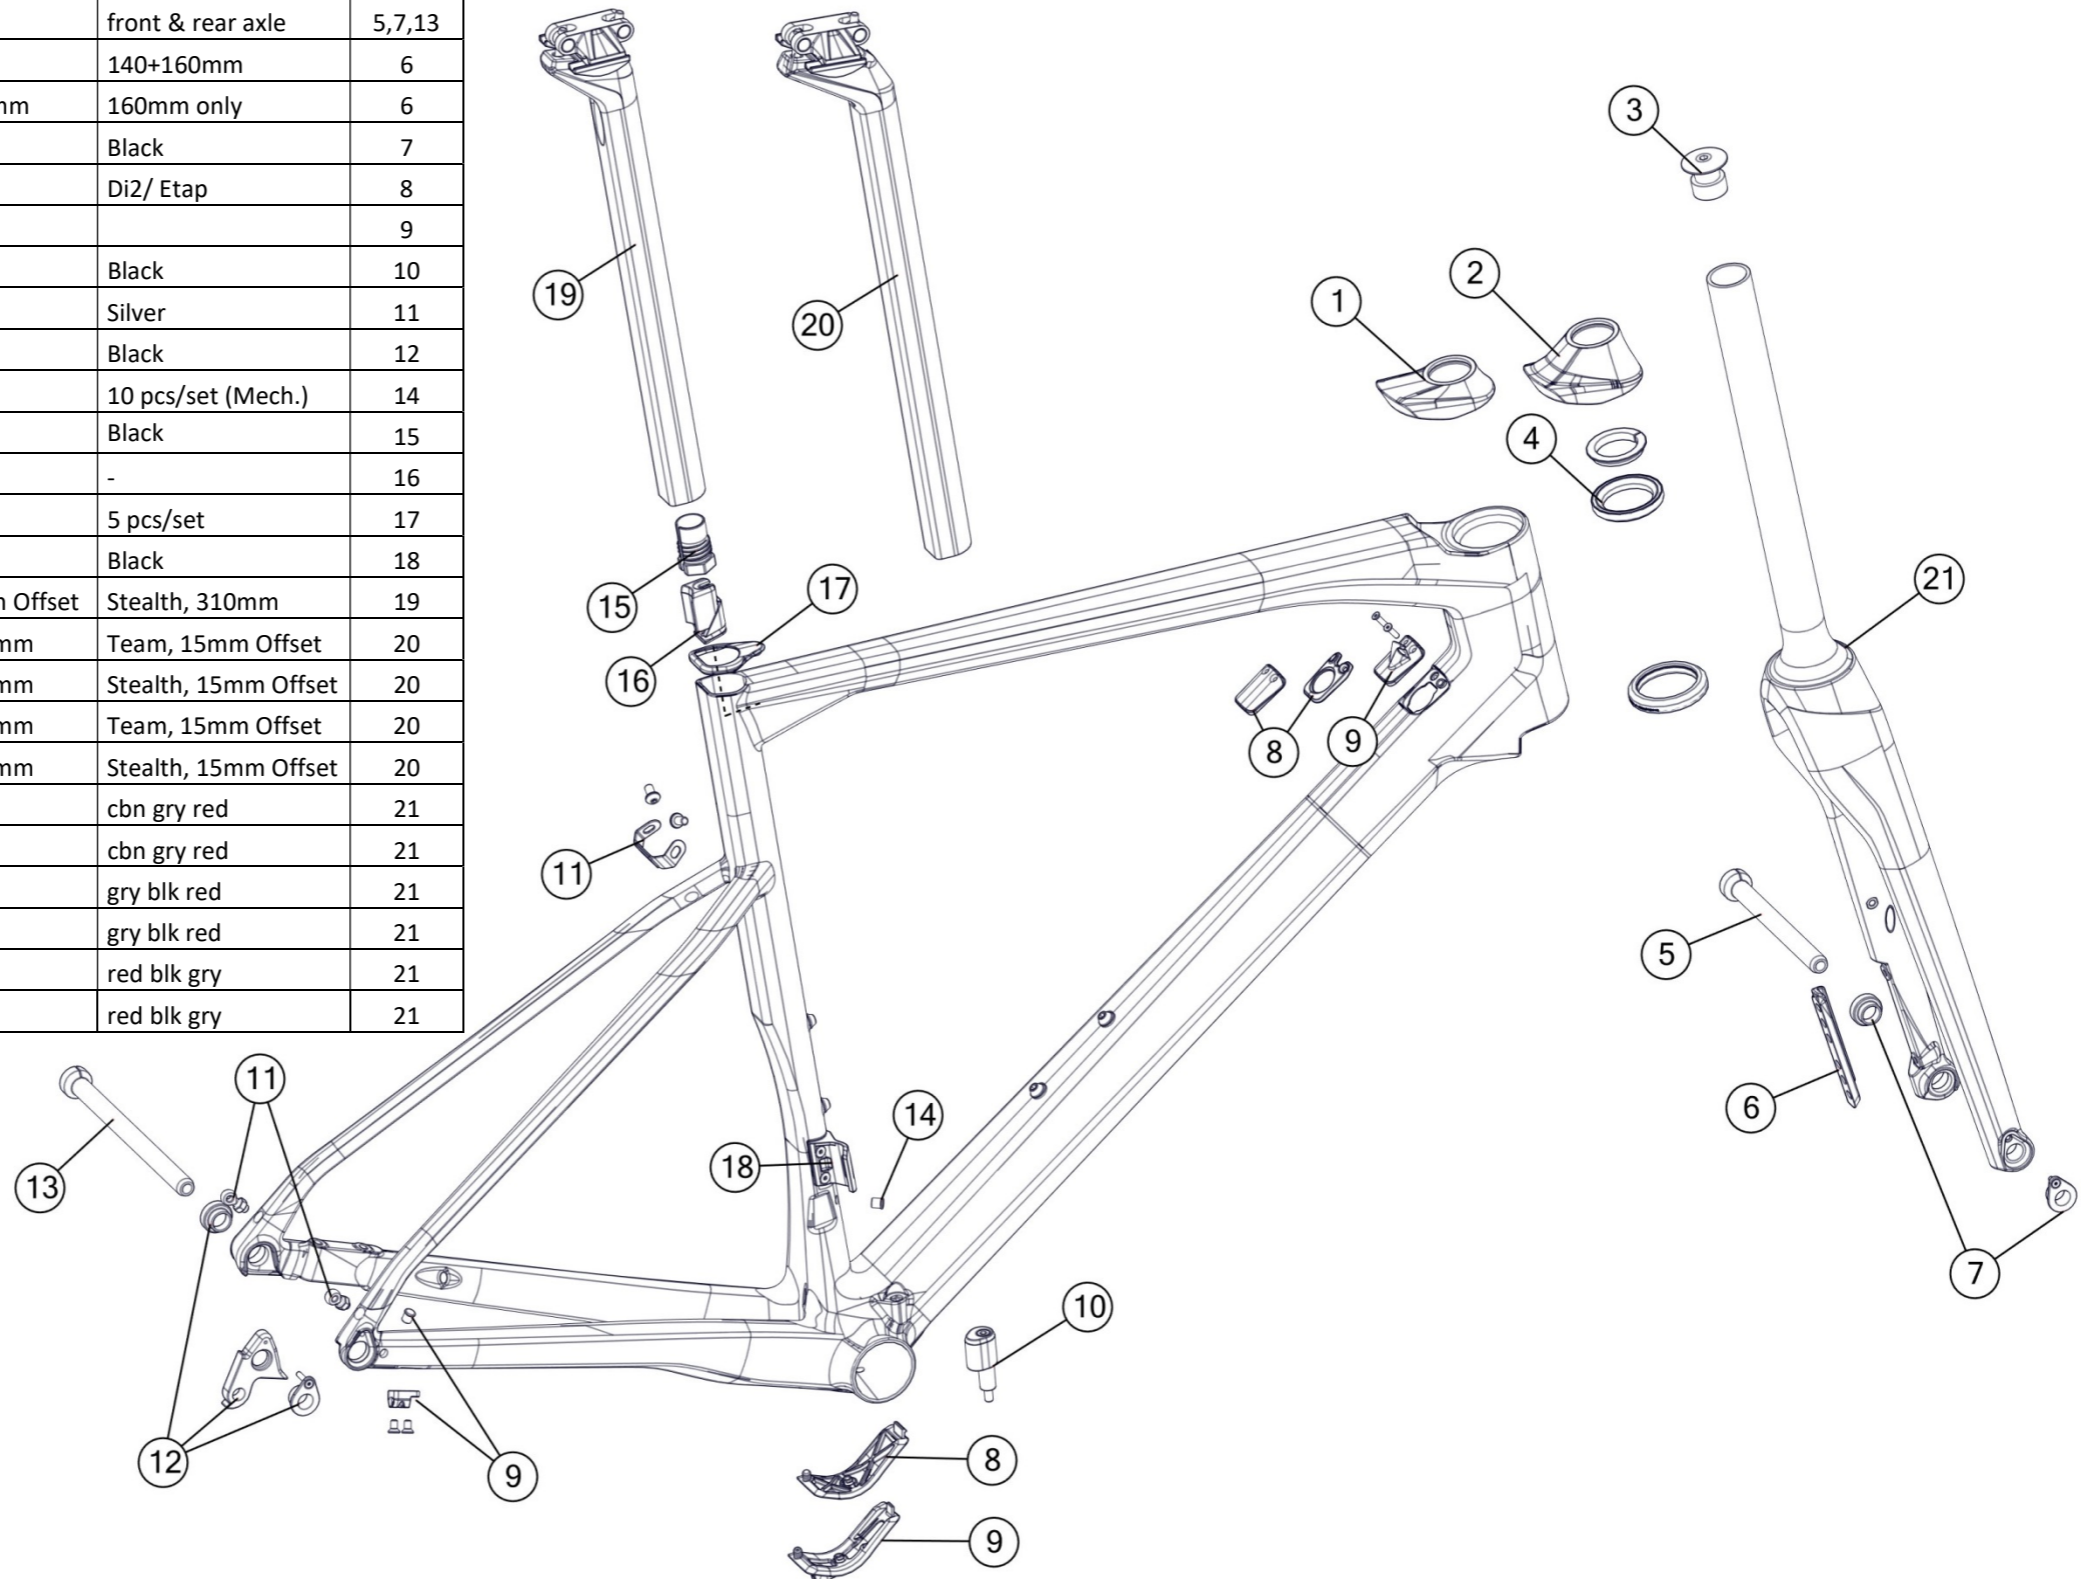

Part N°	Part Name	Description	Pos. N°
300718	Roadmachine 02 Topcone low	UD carbon	1
300717	Roadmachine 02 Topcone high	UD carbon	2
300716	Expander #4	Black	3
300711	Roadmachine Headset (w/o Topcone)	1 1/2" - 1 1/4"	4
301692	Thru axle kit #2	front & rear axle	5,7,13
300710	Roadmachine front brake adapter	140+160mm	6
301004	Roadmachine front brake adapter 160mm	160mm only	6
300714	Fork dropout #1	Black	7
301101	Di2 kit # 7	Di2/ Etap	8
301099	Mechanical kit # 6		9
300715	Roadmachine chainguide	Black	10
300719	Roadmachine 02 Fender Mount	Silver	11
300696	Dropout # 52	Black	12
300913	Di2 plug kit # 5	10 pcs/set (Mech.)	14
212500	Internal battery adapter	Black	15
300705	Seatpost clamp # 18	-	16
301038	roadmachine seattube seal	5 pcs/set	17
300706	Roadmachine FD hanger	Black	18
301269	roadmachine 01, carbon Seatpost, 0mm Offset	Stealth, 310mm	19
300814	roadmachine 01, carbon Seatpost, 250mm	Team, 15mm Offset	20
300815	roadmachine 01, carbon Seatpost, 250mm	Stealth, 15mm Offset	20
300639	roadmachine 01, carbon Seatpost, 310mm	Team, 15mm Offset	20
300640	roadmachine 01, carbon Seatpost, 310mm	Stealth, 15mm Offset	20
301623006767	roadmachine 02 ONE fork 47/51	cbn gry red	21
301623006768	roadmachine 02 ONE fork 54-61	cbn gry red	21
301623006765	roadmachine 02 TWO fork 47/51	gry blk red	21
301623006766	roadmachine 02 TWO fork 54-61	gry blk red	21
301623006763	roadmachine 02 THREE fork 47/51	red blk gry	21
301623006764	roadmachine 02 THREE fork 54-61	red blk gry	21