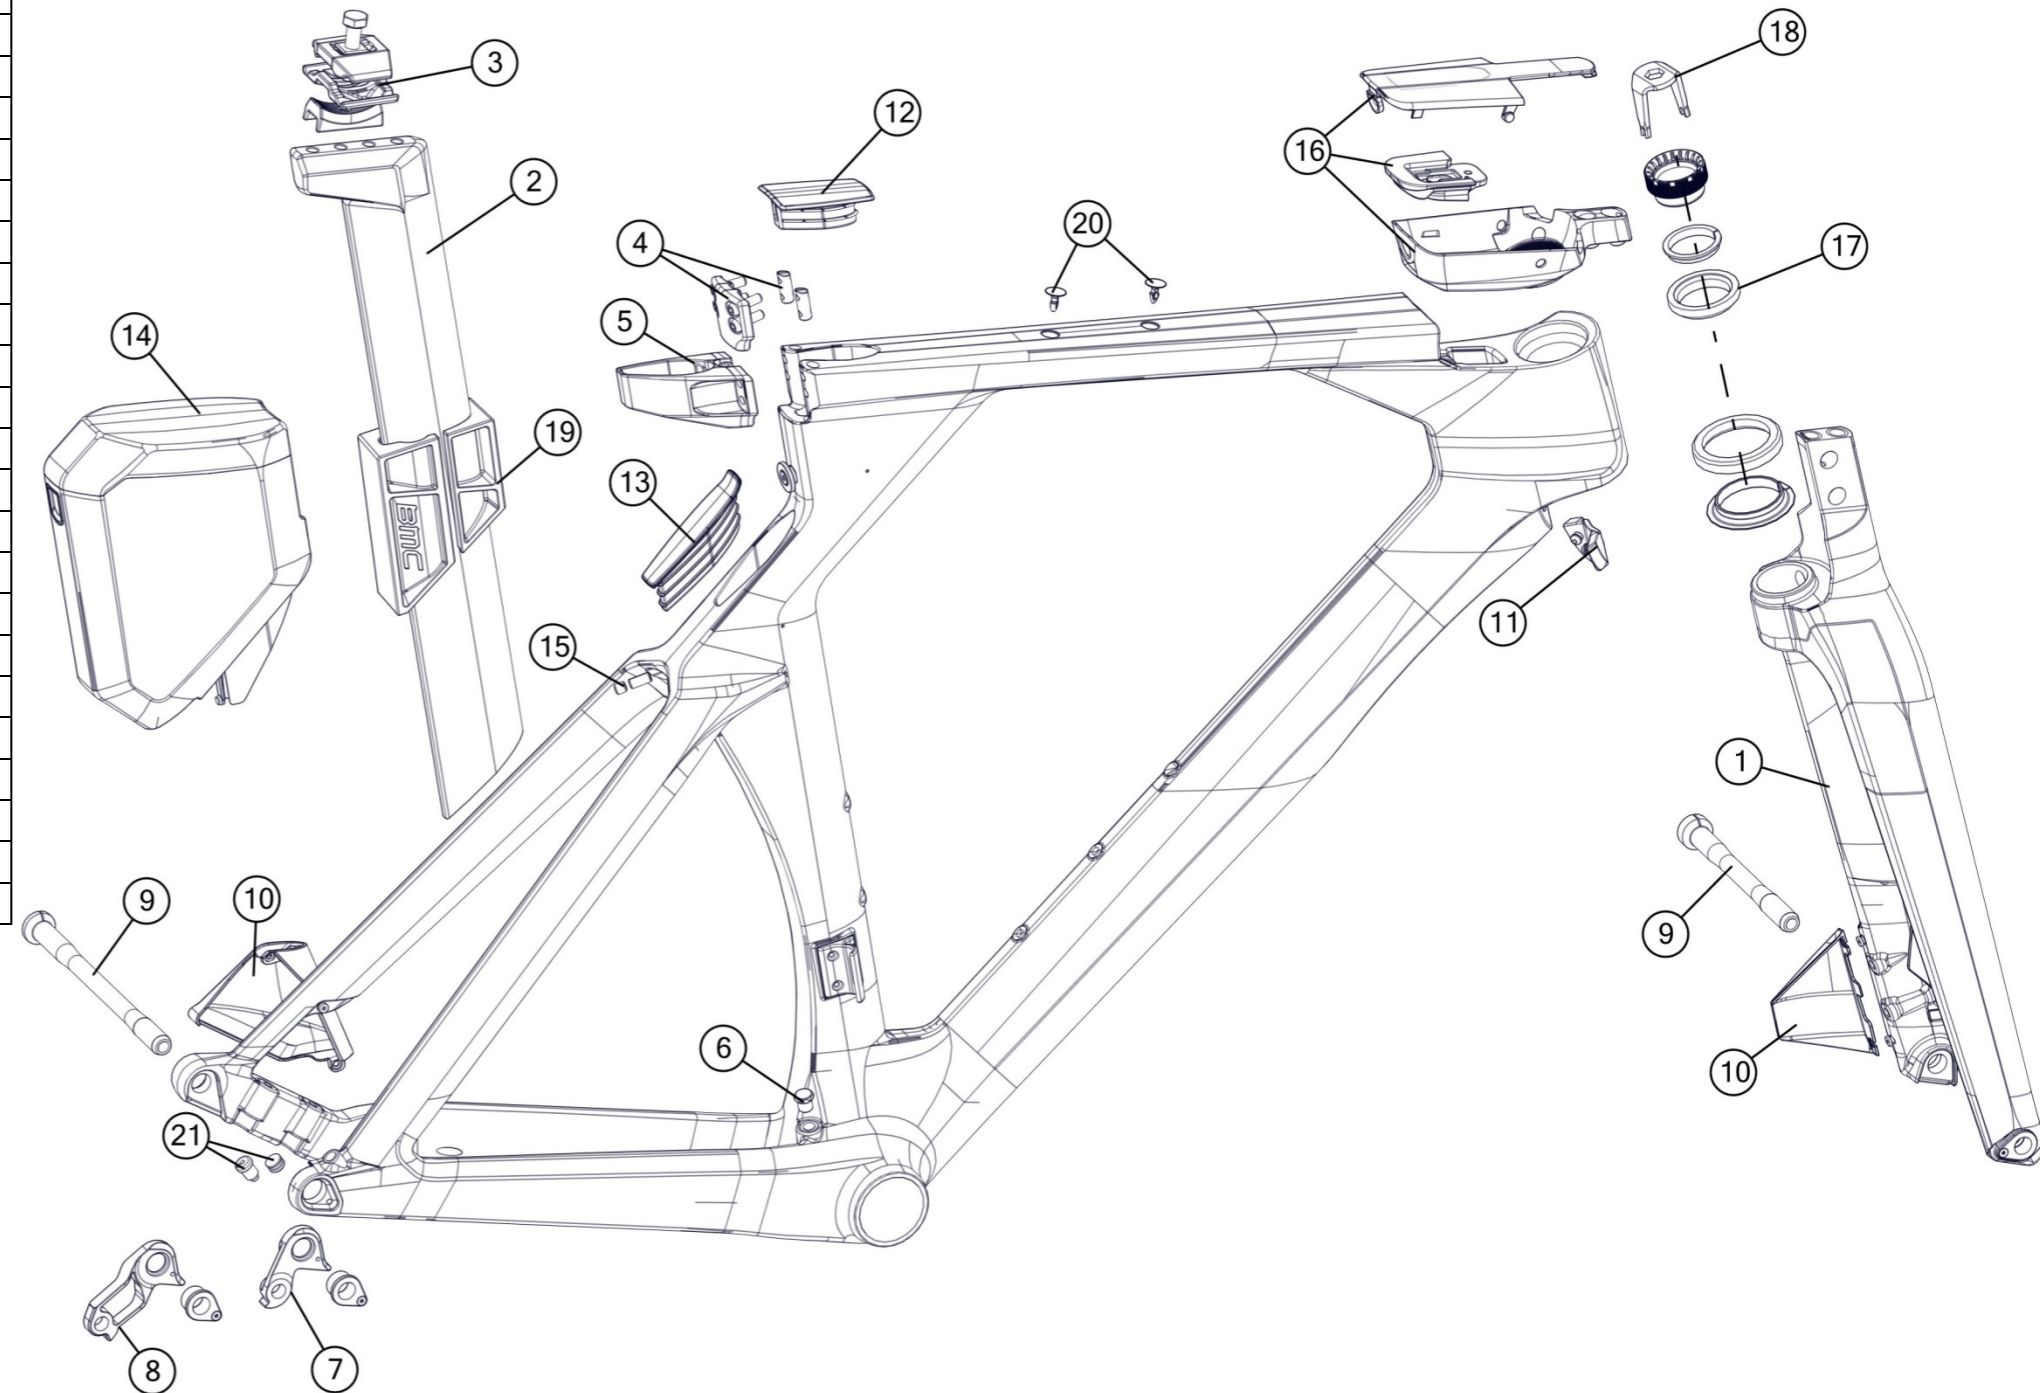

timemachine 01 Disc

Part N°	Part Name	Description	Pos. N°
301642006813	timemachine 01 Disc ONE fork, S	cbn blk blk	1
301642006814	timemachine 01 Disc ONE fork, M	cbn blk blk	1
301642006815	timemachine 01 Disc ONE fork, L	cbn blk blk	1
300811	TM01 Seatpost		2
212482	Saddle clamp #1	black anodized	3
300656	TM01 SP Clamp, front		4
300657	TM01 SP clamp, rear		5
300836	TM01 FD Cable cover	10 pcs/set	6
301092	Dropout #58	Standard	7
301093	Dropout #59	Direct mount	8
302109	Dropout #70	SRAM AXS	10
301628	Thru axle kit #1	front & rear axle	9
301645	timemachine 01 Disc small parts		10
300838	TM01 Fork bumpers	10 pcs/set	11
300658	TM01 Seatpost cover, front	5 pcs/set	12
300659	TM01 Seatpost cover, rear	5 pcs/set	13
301172	timemachine 01/02 rear box		14
301173	timemachine 01/02 rear box mount		14.1
300840	TM01 SP Play Killer		15
301646	timemachine 01 Disc headset box		16
301643	timemachine 01 Disc headset		17
300846	TM01 Headset tool		18
300847	TM01 Cutting tool		19
300874	TM01 Top Tube Plug		20
301033	timemachine top tube fuel box		-
301765	timemachine 01 Disc cable exit plugs	2x 5pcs/ set	21