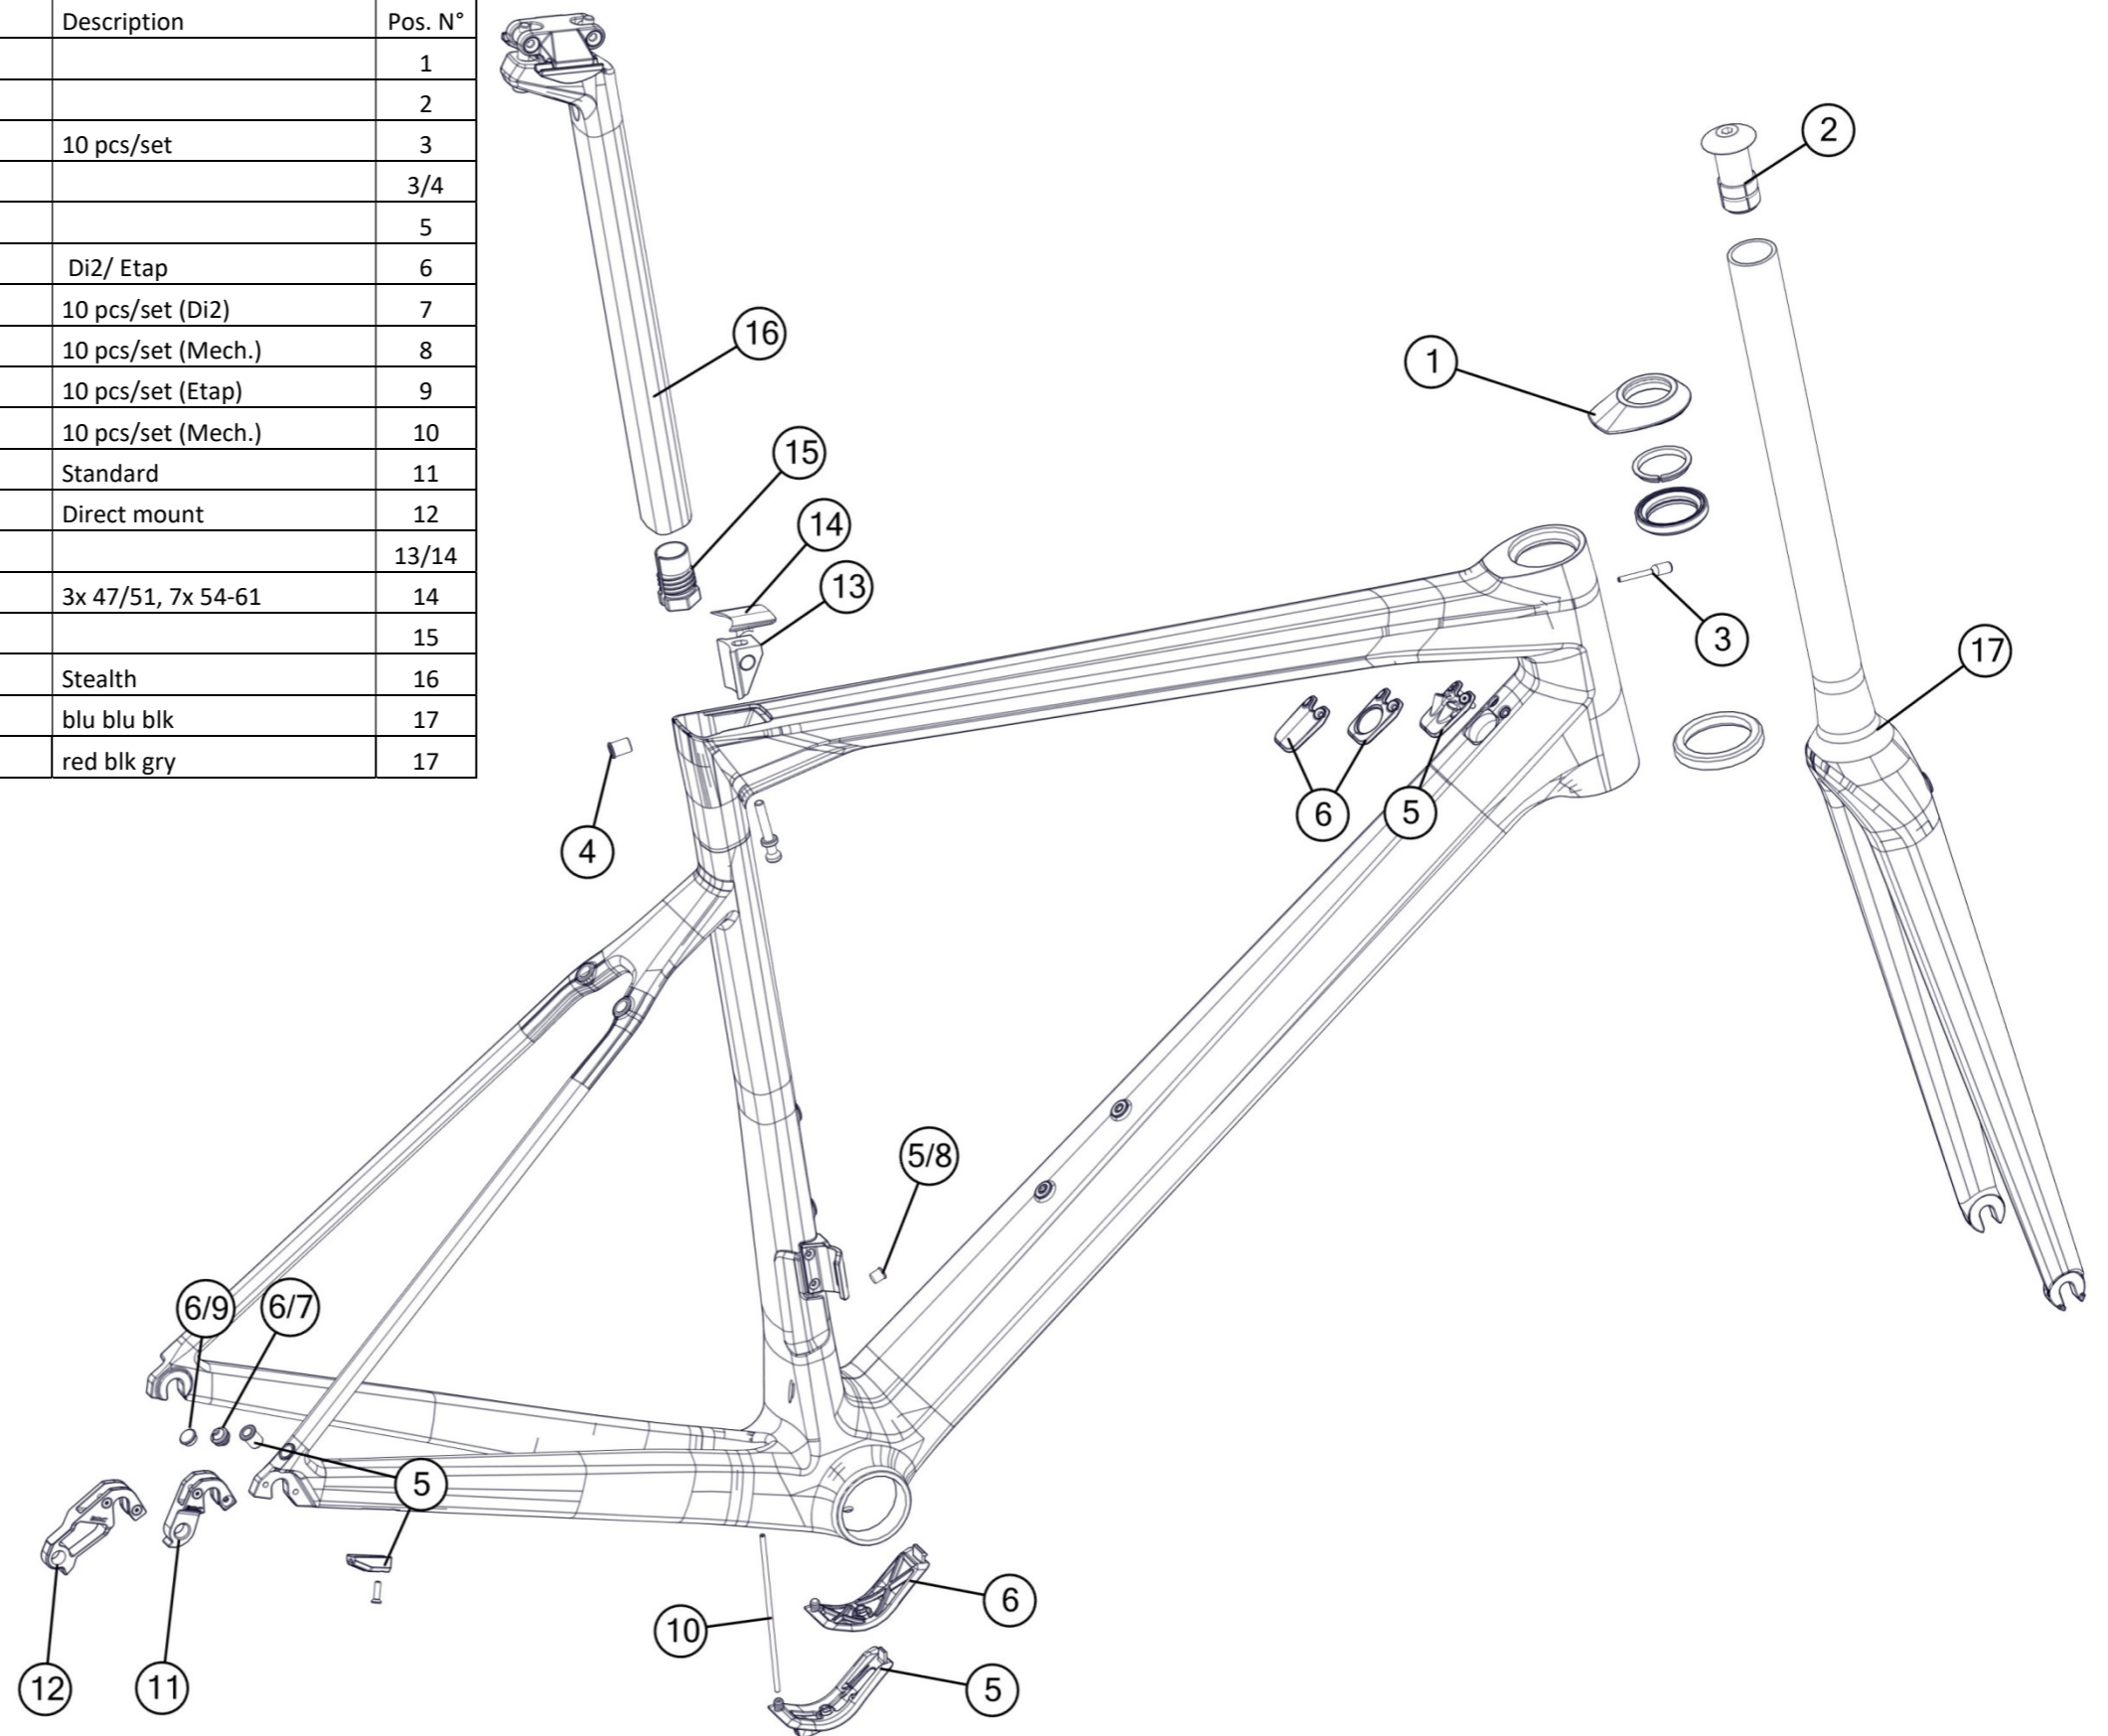

teammachine SLR02

Part N°	Part Name	Description	Pos. N°
301148	Headset SLR01/02 MY18		1
213682	Expander # 2		2
301104	Ball ferrules	10 pcs/set	3
301105	Cable stopper kit # 1		3/4
301100	Mechanical kit # 7		5
301102	Di2 kit # 8	Di2/ Etap	6
213675	Di2 plug kit # 1	10 pcs/set (Di2)	7
212492	Di2 Plug kit # 3	10 pcs/set (Mech.)	8
301103	Di2 Plug kit # 6	10 pcs/set (Etap)	9
301149	FD wire liner	10 pcs/set (Mech.)	10
301090	Dropout # 56	Standard	11
301091	Dropout # 57	Direct mount	12
301098	Seatpost clamp # 21		13/14
301270	Seatpost clamp cover kit	3x 47/51, 7x 54-61	14
219532	Battery adapter		15
301145	teammachine seatpost, 15mm offset	Stealth	16
301654006834	teammachine SLR02 ONE fork	blu blu blk	17
301654006833	teammachine SLR02 TWO fork	red blk gry	17