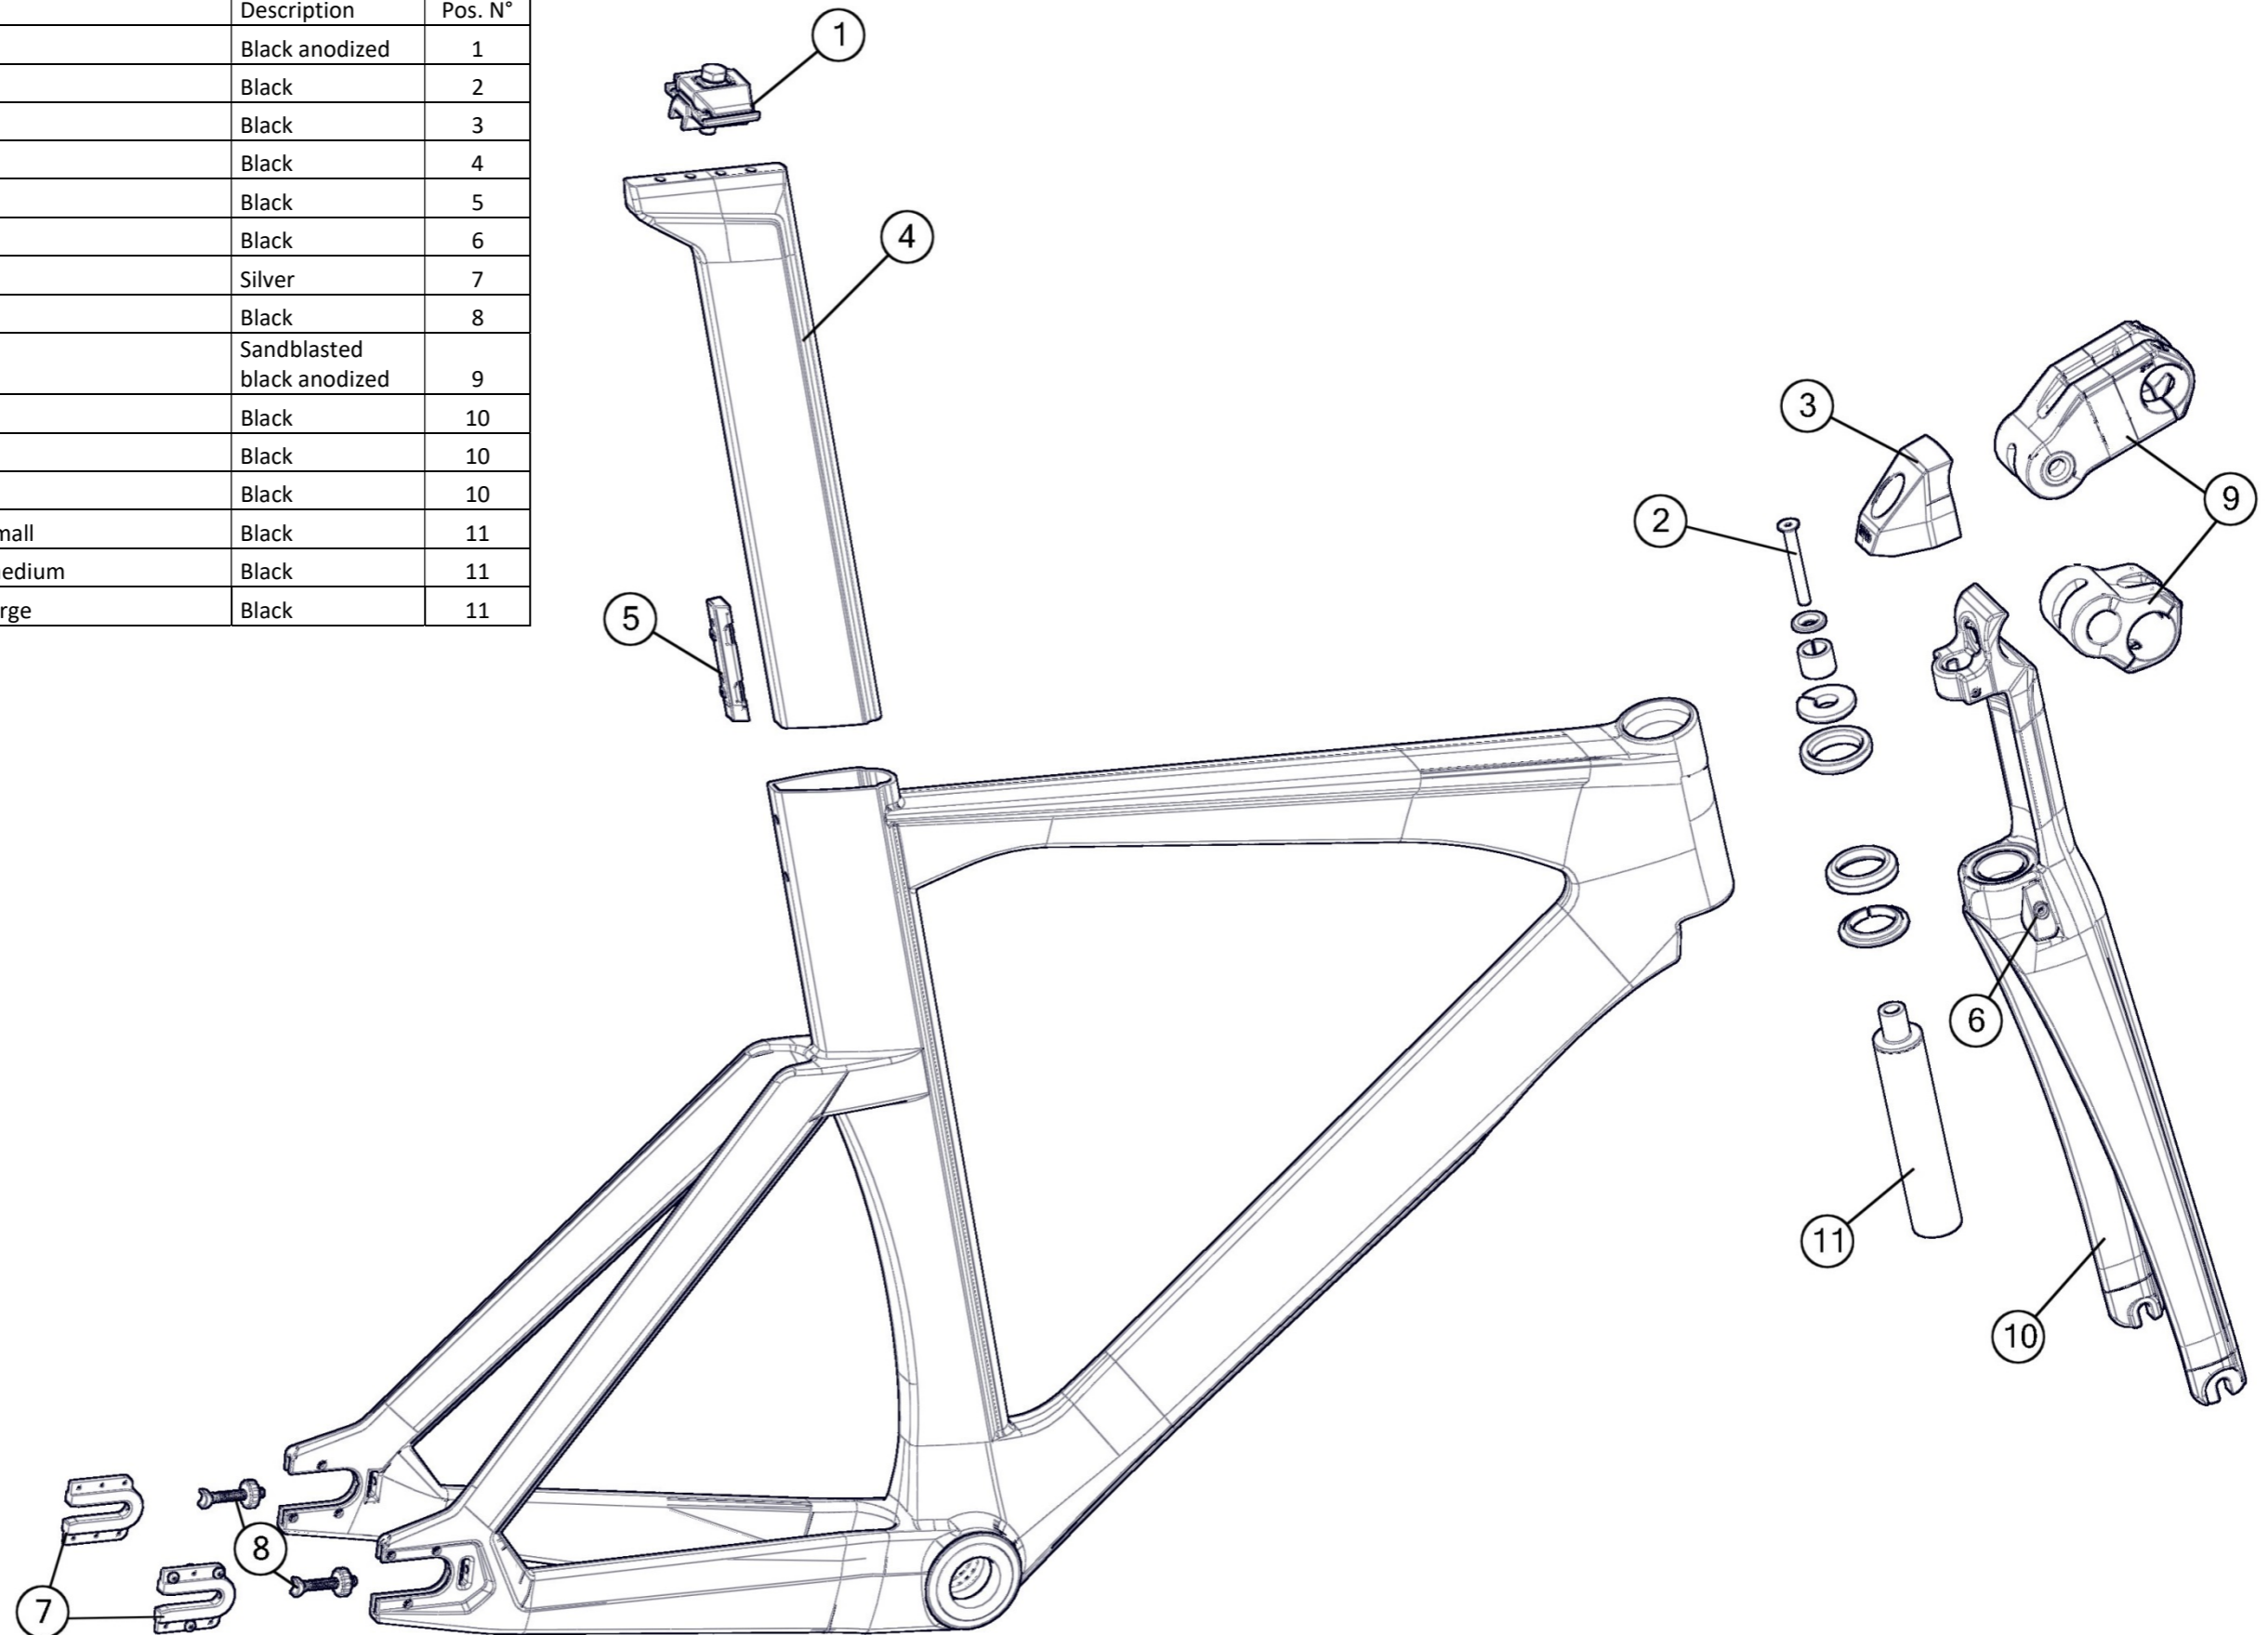

trackmachine TR01

Part N°	Part Name	Description	Pos. N°
212482	saddle clamp # 1	Black anodized	1
213709	Headset TM01	Black	2
219147	TR01 stem cover	Black	3
219148	TR01 seatpost	Black	4
219149	Seatpost clamp # 13	Black	5
219153	TR01 fork bumpers	Black	6
219154	Dropout # 46	Silver	7
219155	Axle adjuster # 3	Black	8
219156	TR01 stem kit	Sandblasted black anodized	9
219144	TR01 fork, small	Black	10
219145	TR01 fork, medium	Black	10
219146	TR01 fork, large	Black	10
219150	TR01 steerer tube, small	Black	11
219151	TR01 steerer tube, medium	Black	11
219152	TR01 steerer tube, large	Black	11