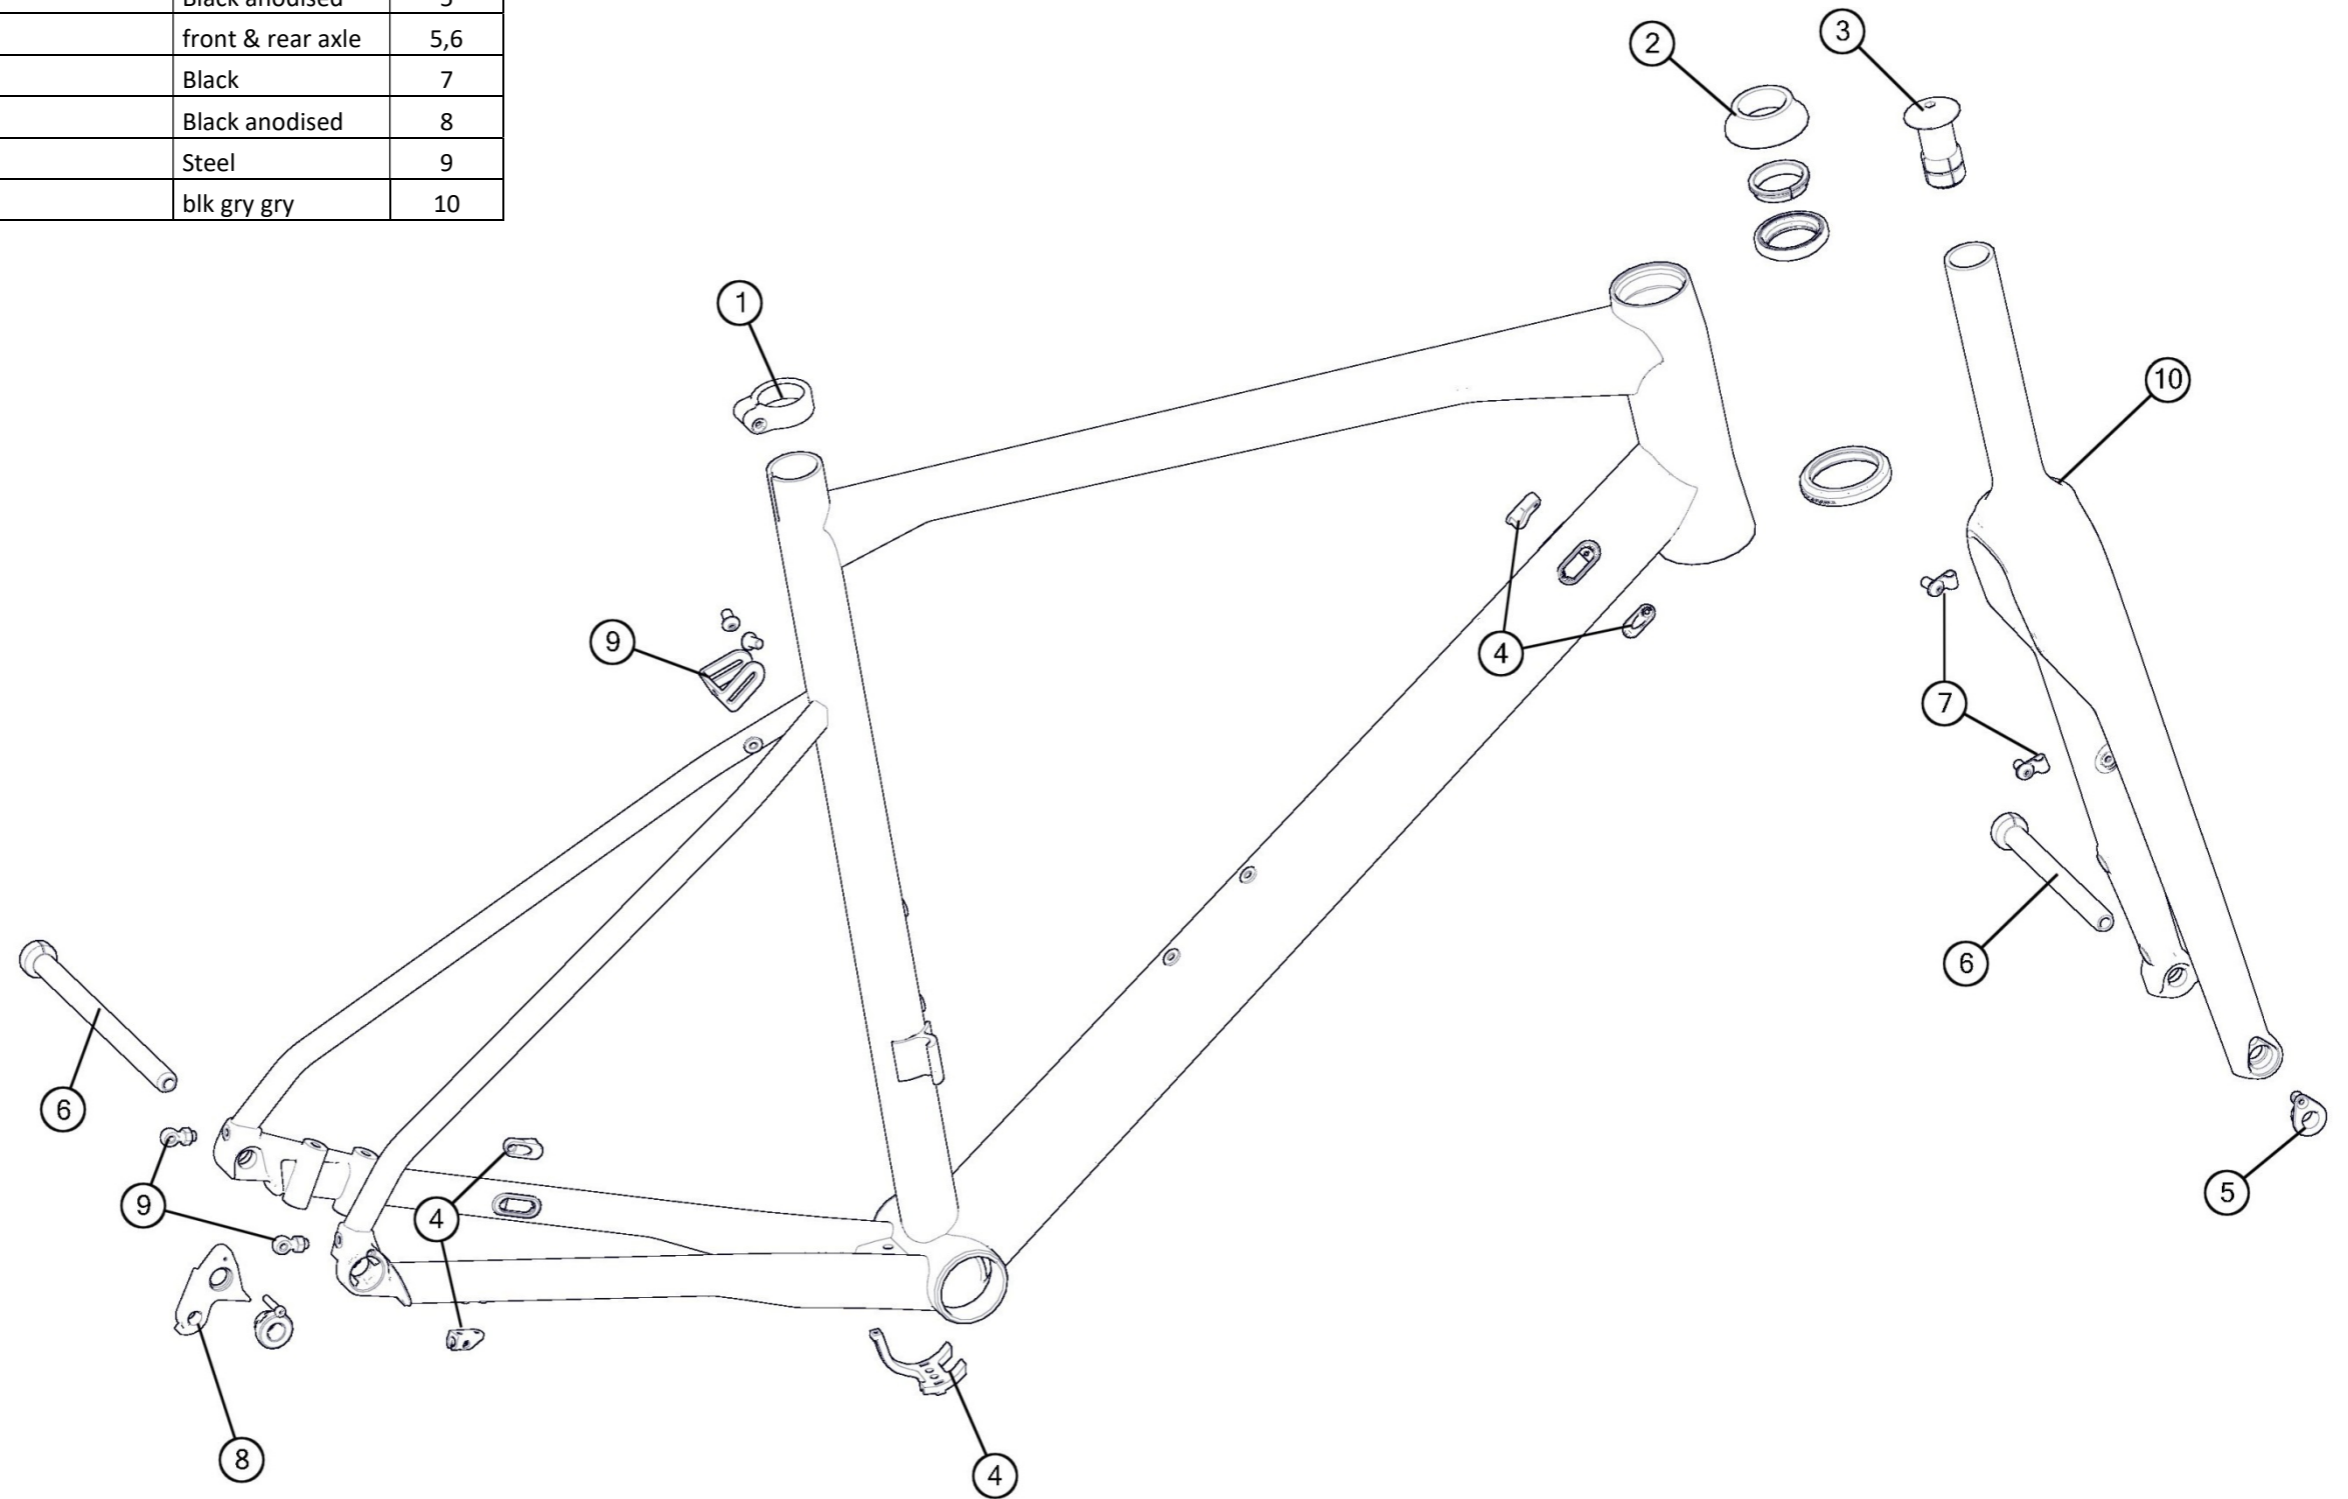

roadmachine X

Part N°	Part Name	Description	Pos. N°
300655	Seatpost clamp #20	Black anodised	1
300649	Headset FSA No. 42 / ACB w/out Crown race	Black	2
300683	Expander #5		3
300681	Cable guide #17		4
300714	Fork dropout #1	Black anodised	5
301694	Thru axle kit #3	front & rear axle	5,6
300686	Front brake cable guide	Black	7
300679	Dropout #53	Black anodised	8
300680	Fender mount RM03	Steel	9
301648	roadmachine X fork	blk gry gry	10