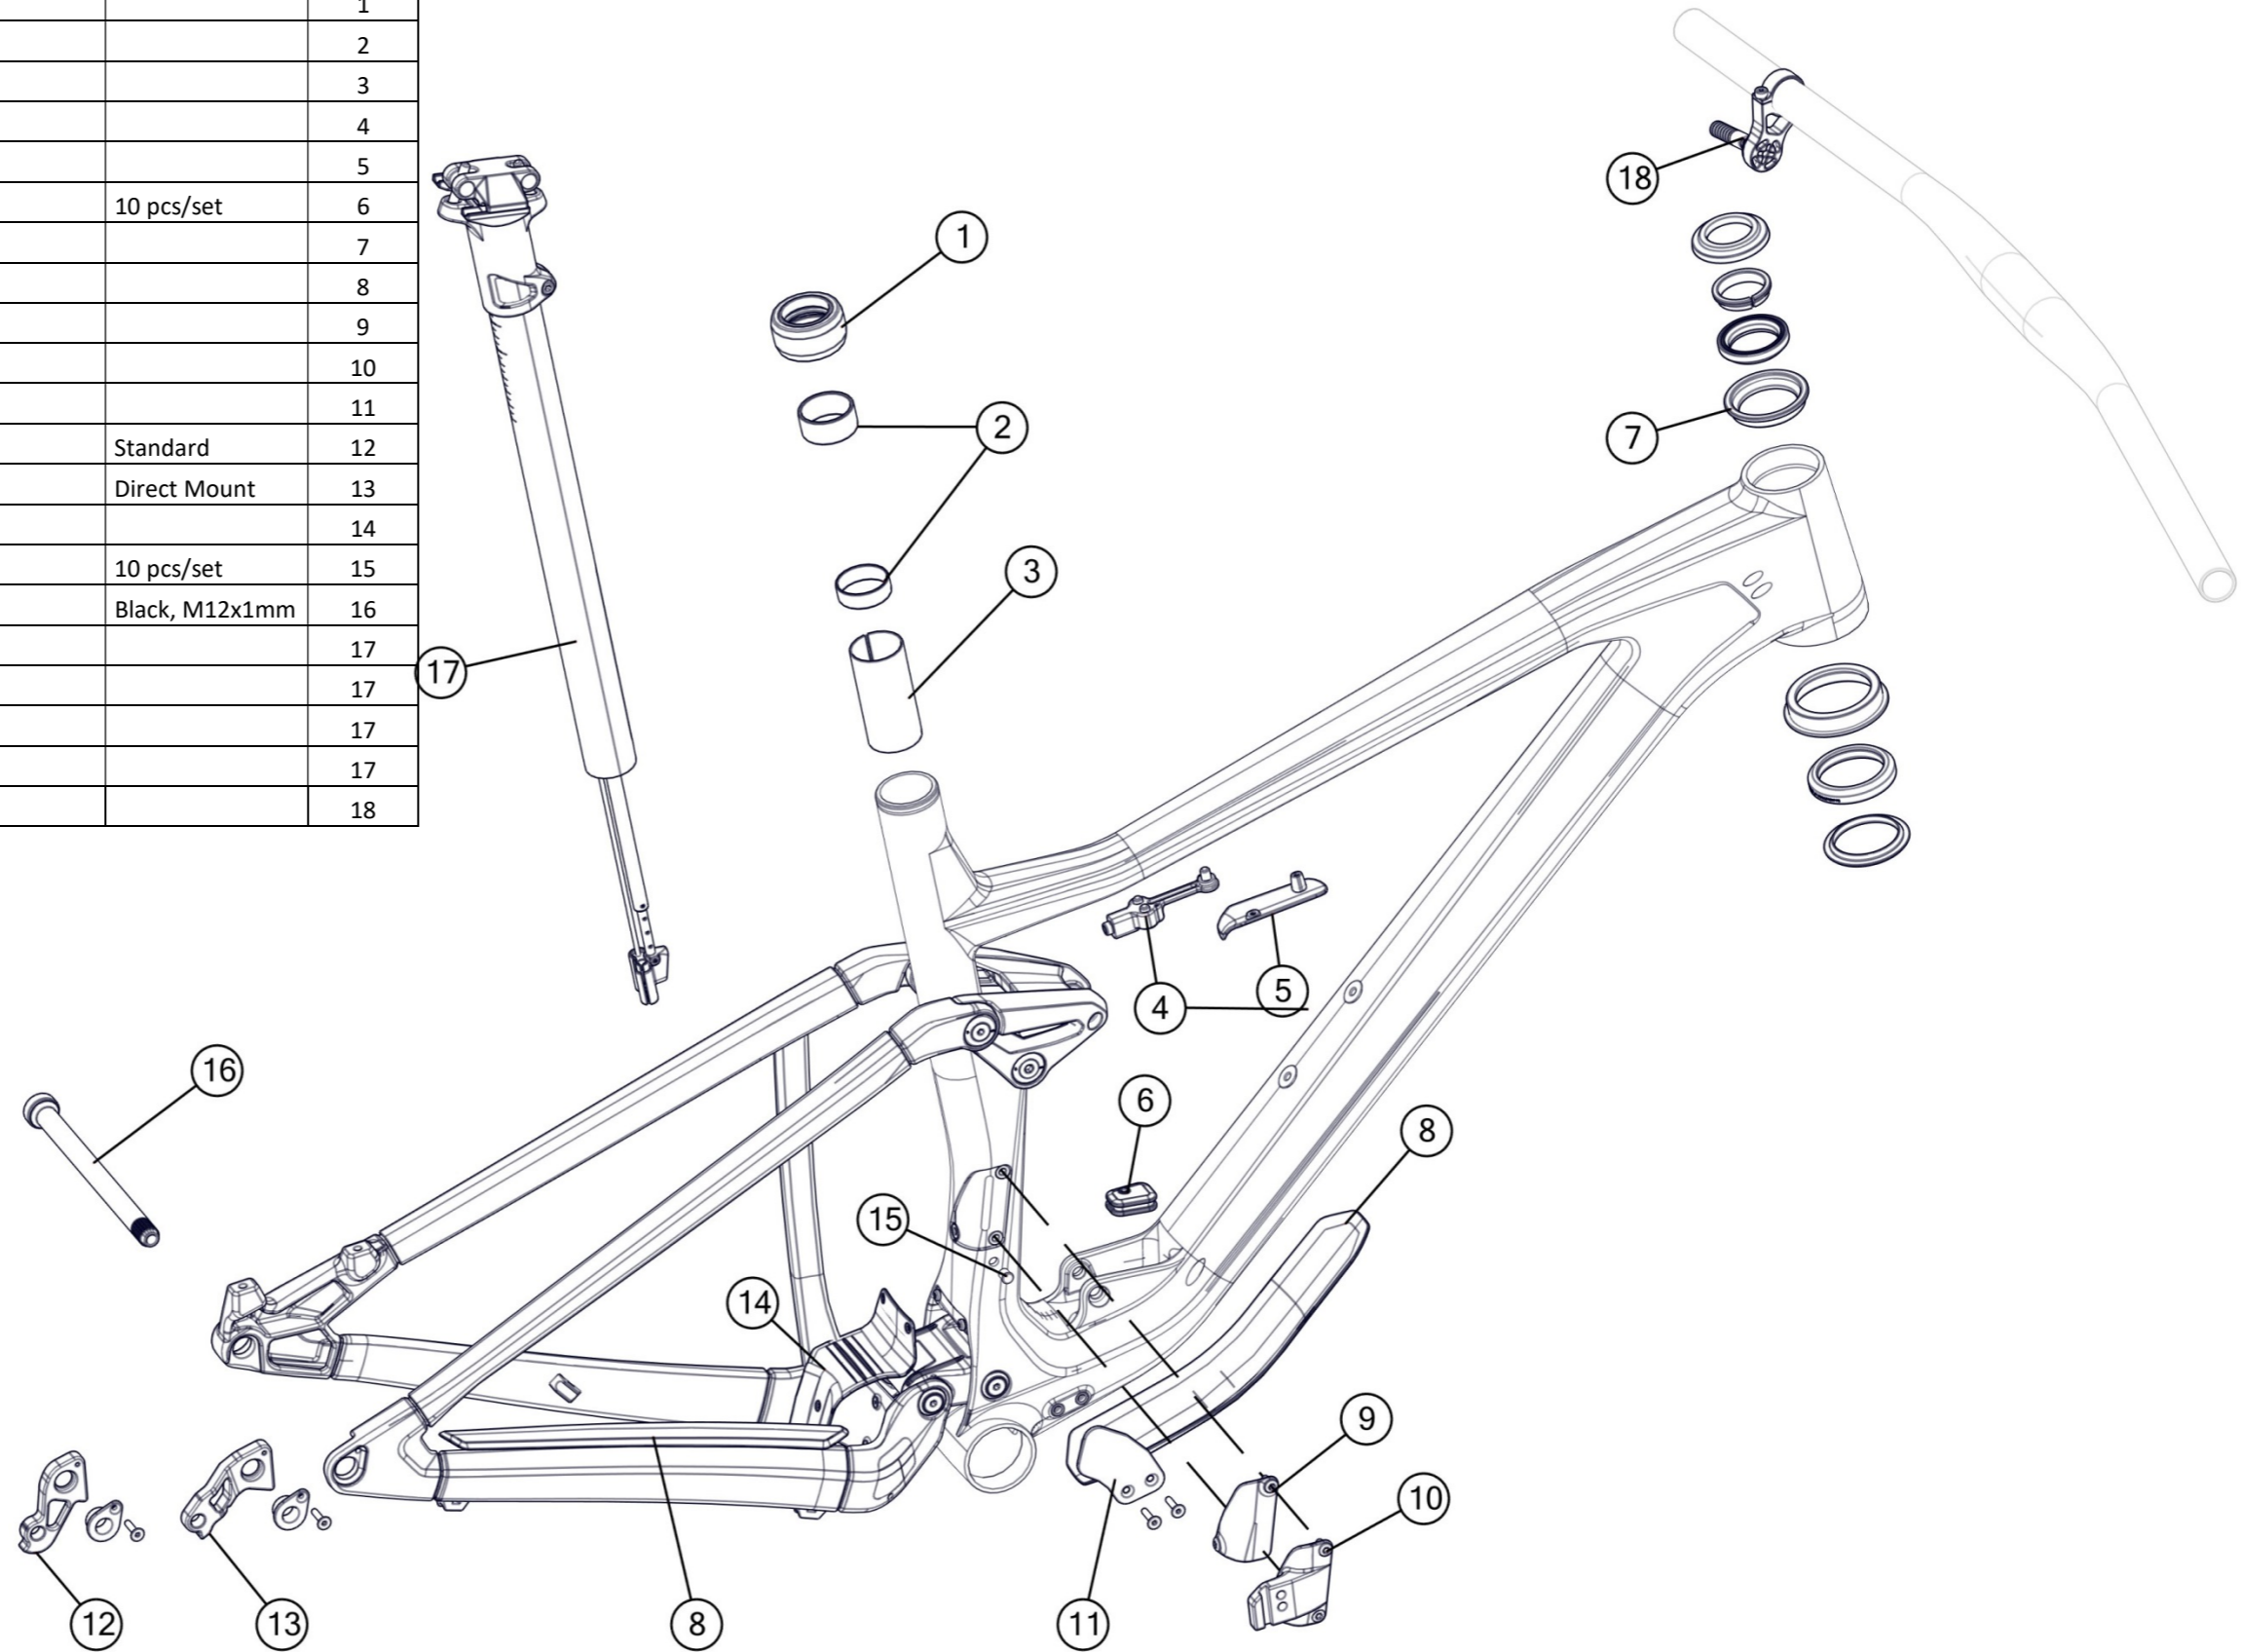

speedfox 02

Part N°	Part Name	Description	Pos. N°
301218	Trailsync dust wiper		1
301197	Speedfox Bushing Kit		2
301205	Sleeve Kit		3
301221	Trailsync lockbody kit		4
301198	Speedfox Lockbody Cover		5
301203	Shock Remote Rubber Seal	10 pcs/set	6
300467	Headset A45AC1		7
301199	speedfox agonist C/S and D/T protection		8
301195	speedfox agonist FD Cover		9
301194	speedfox agonist FD Hanger		10
221315	Chaincatcher SF01/02 29		11
301701	Dropout #65	Standard	12
301702	Dropout #66	Direct Mount	13
301196	Lowerlink Protection		14
213693	Di2 plug kit # 2	10 pcs/set	15
301696	Thru axle kit #5	Black, M12x1mm	16
301660	Trailsync post S 29		17
301212	Trailsync post M 29		17
301213	Trailsync post L 29		17
301214	Trailsync post XL 29		17
301271	Trailsync remote lever		18