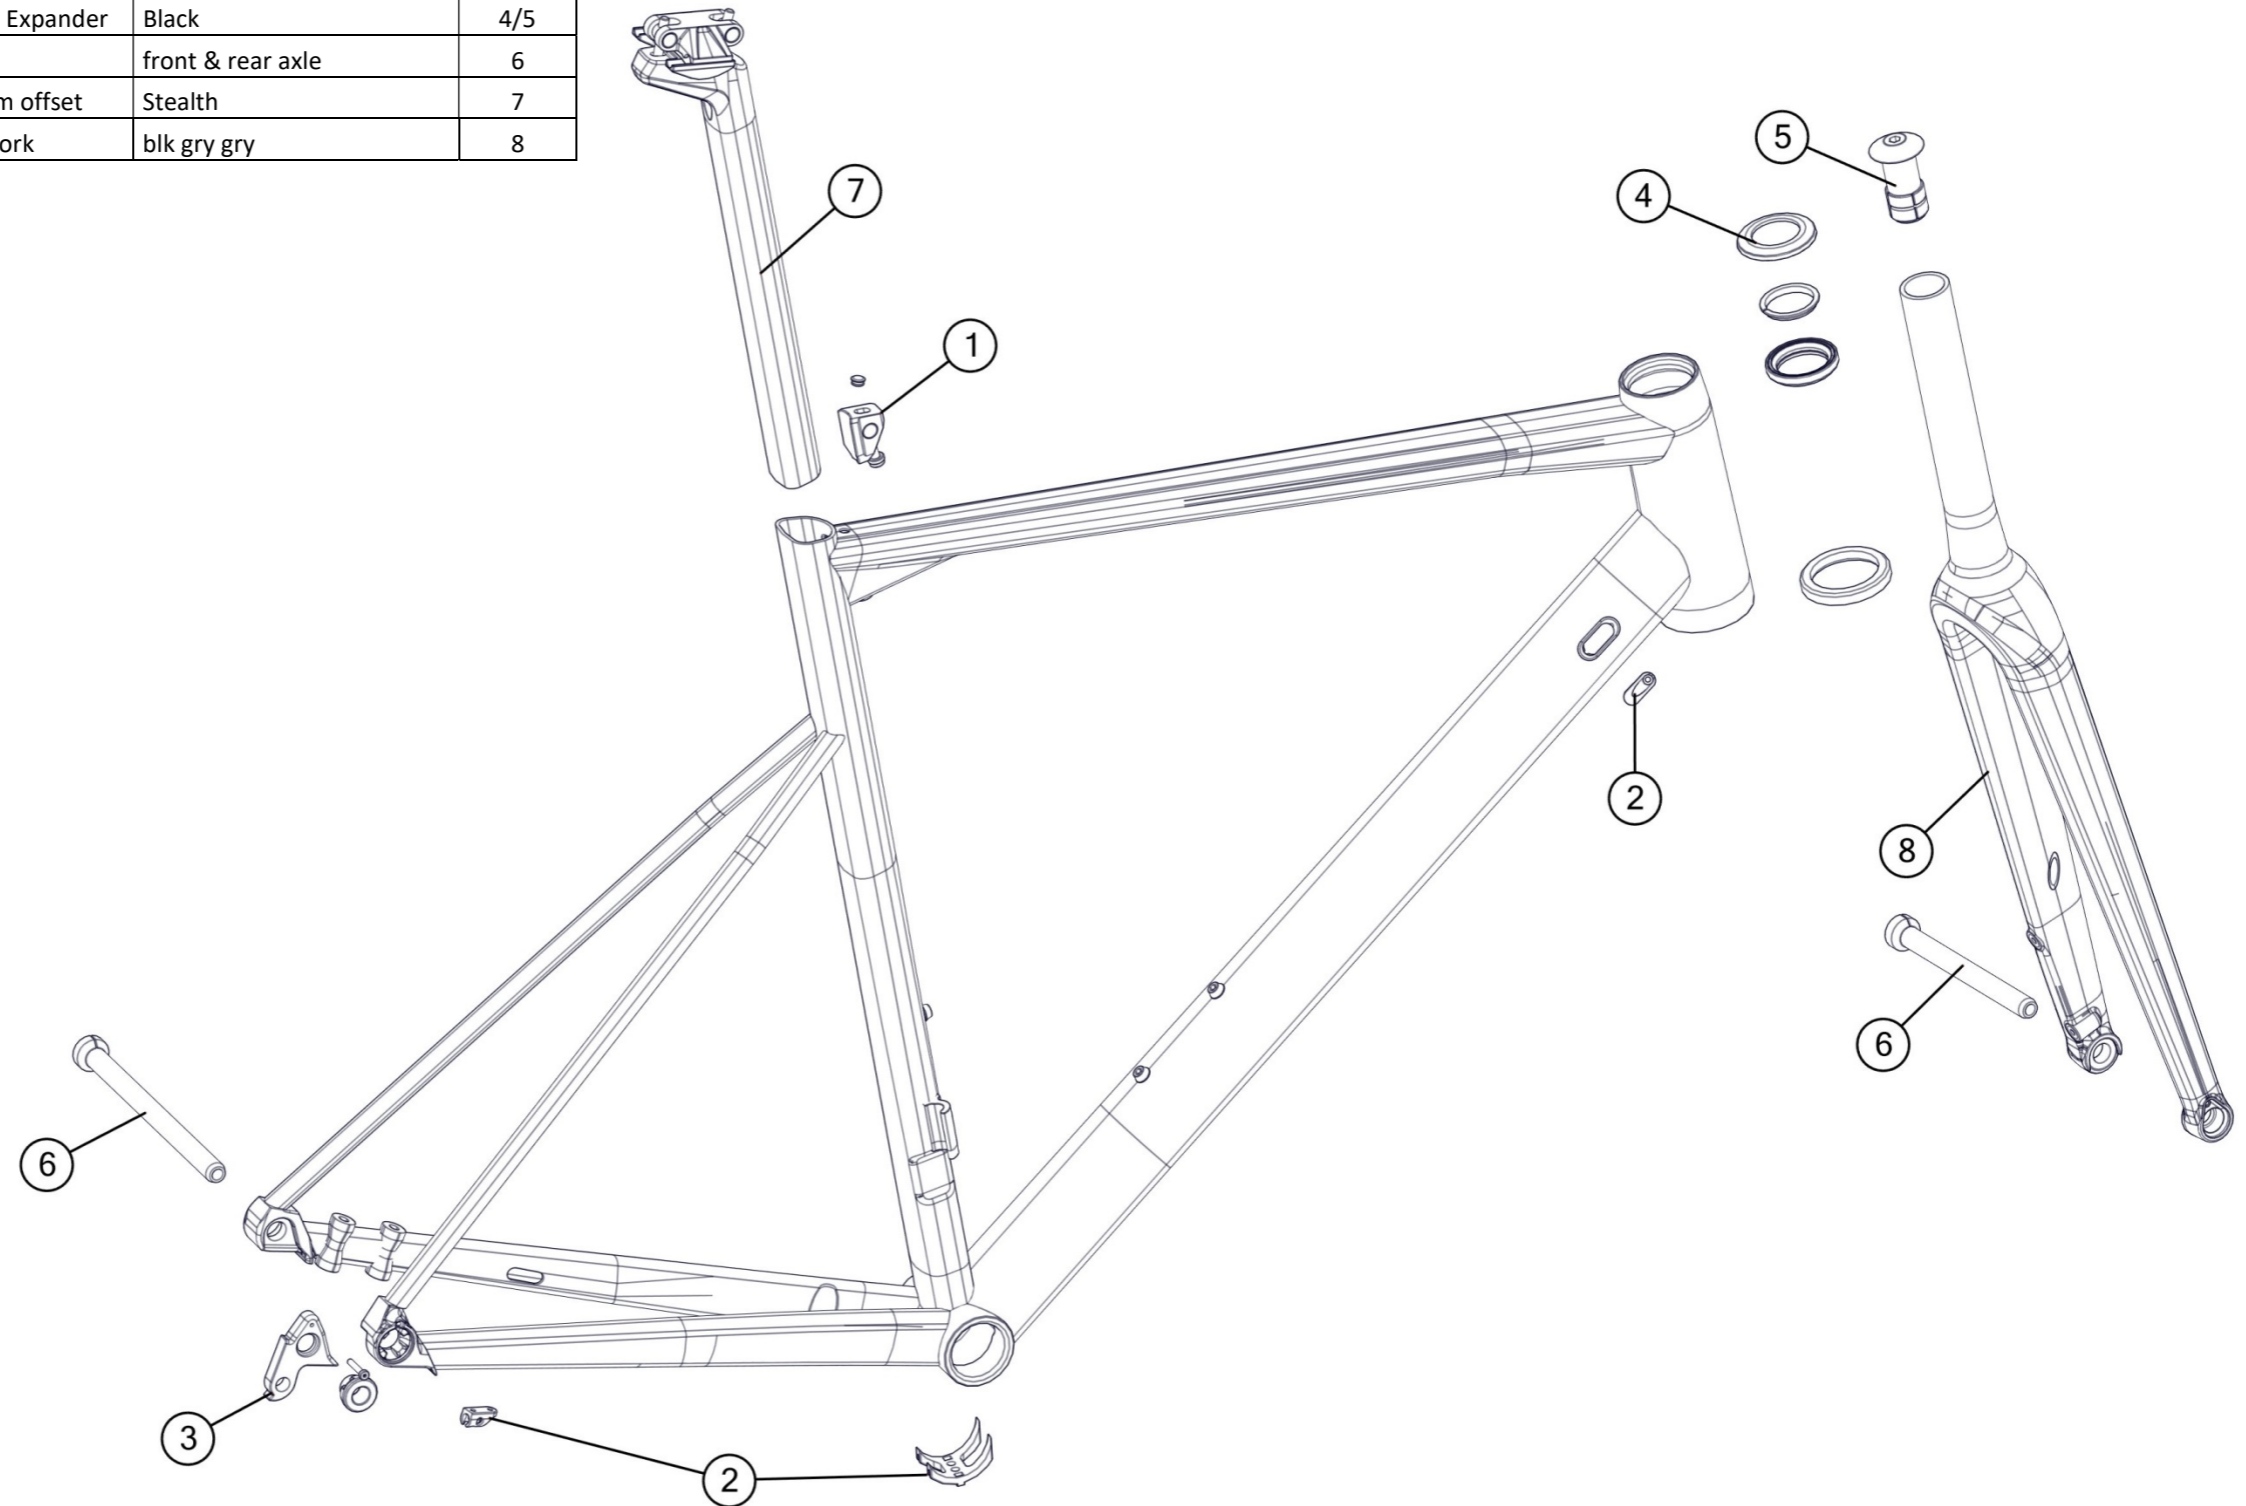

teammachine ALR01 Disc

Part N°	Part Name	Description	Pos. N°
301631	Seatpost clamp #23	Black anodized	1
301665	Cable guide #21	Black	2
300679	Dropout #53	Sandblasted black anodized	3
301693	teammachine ALR Headset & Expander	Black	4/5
301694	Thru axle kit #3	front & rear axle	6
301145	teammachine seatpost, 15mm offset	Stealth	7
301630	teammachine ALR Disc ONE fork	blk gry gry	8