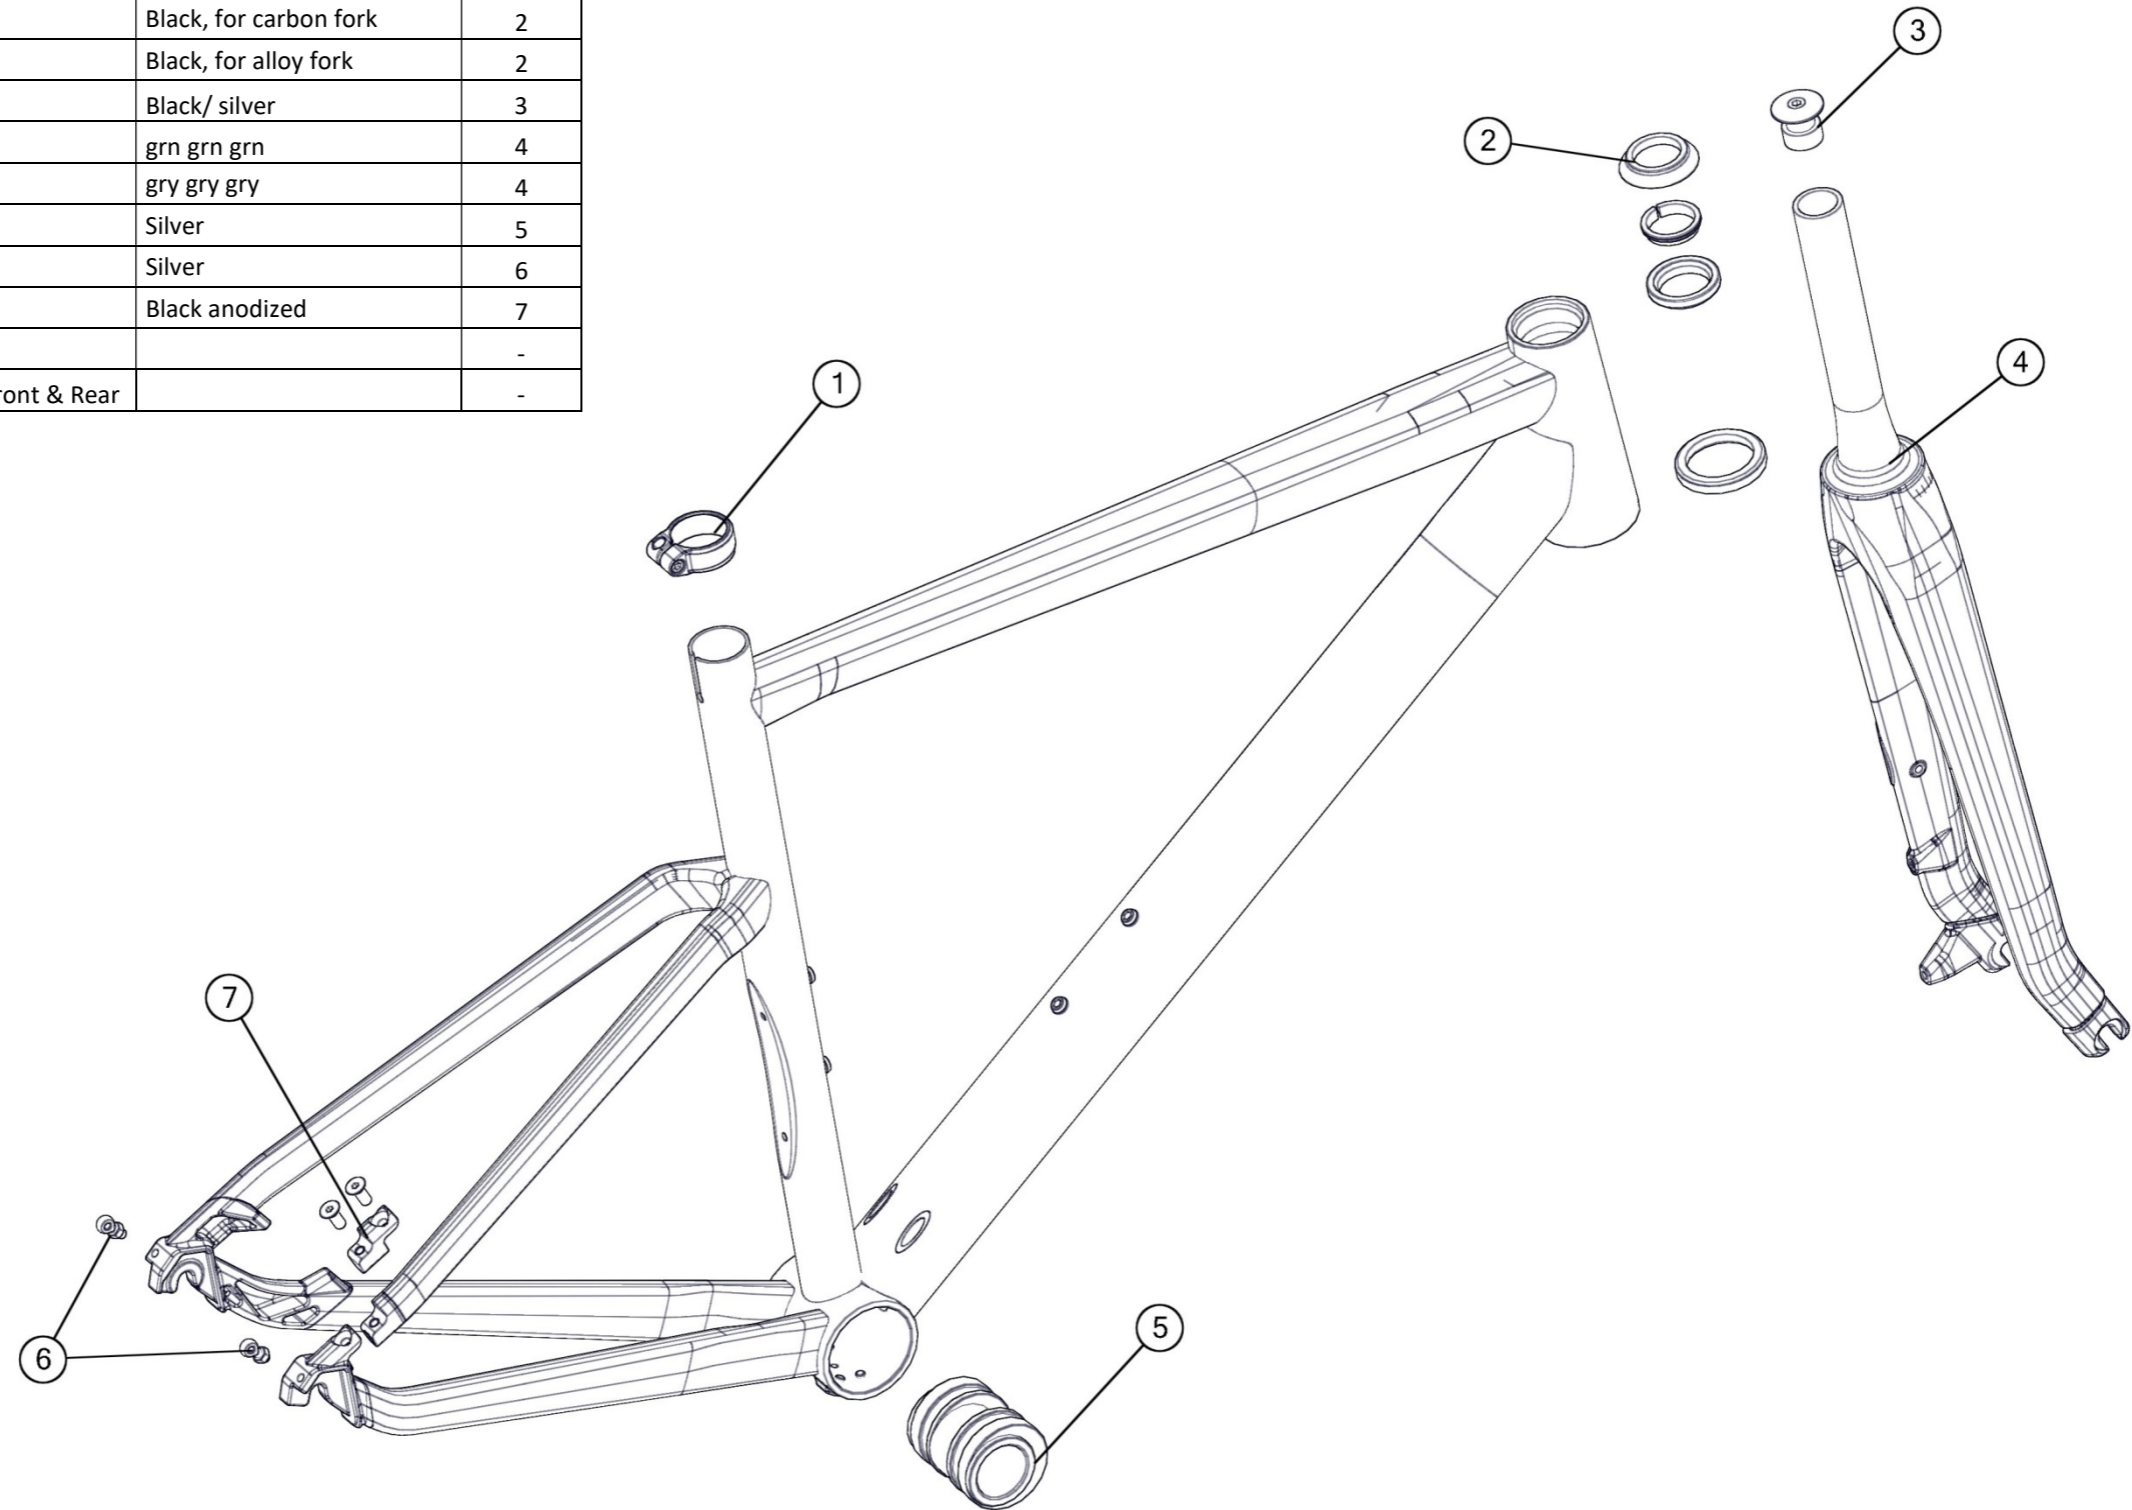

alpenchallenge AC01 IGH (internal gears)

Part N°	Part Name	Description	Pos. N°
207460	Raceclamp	Sandblasted black anodized	1
213713	Headset VP-B351AC1	Black, for carbon fork	2
300650	Headset FSA NO. 42 / 48 / ACB	Black, for alloy fork	2
220579	Expander # 3	Black/ silver	3
301661006857	alpenchallenge 01 TWO fork	grn grn grn	4
301661006858	alpenchallenge 01 ONE fork	gry gry gry	4
213718	Eccentric	Silver	5
216673	Fender mount	Silver	6
213715	Belt Gate	Black anodized	7
301167	Kickstand mount cover		-
218465	AC01 City Kit Fenders - Black, Front & Rear		-