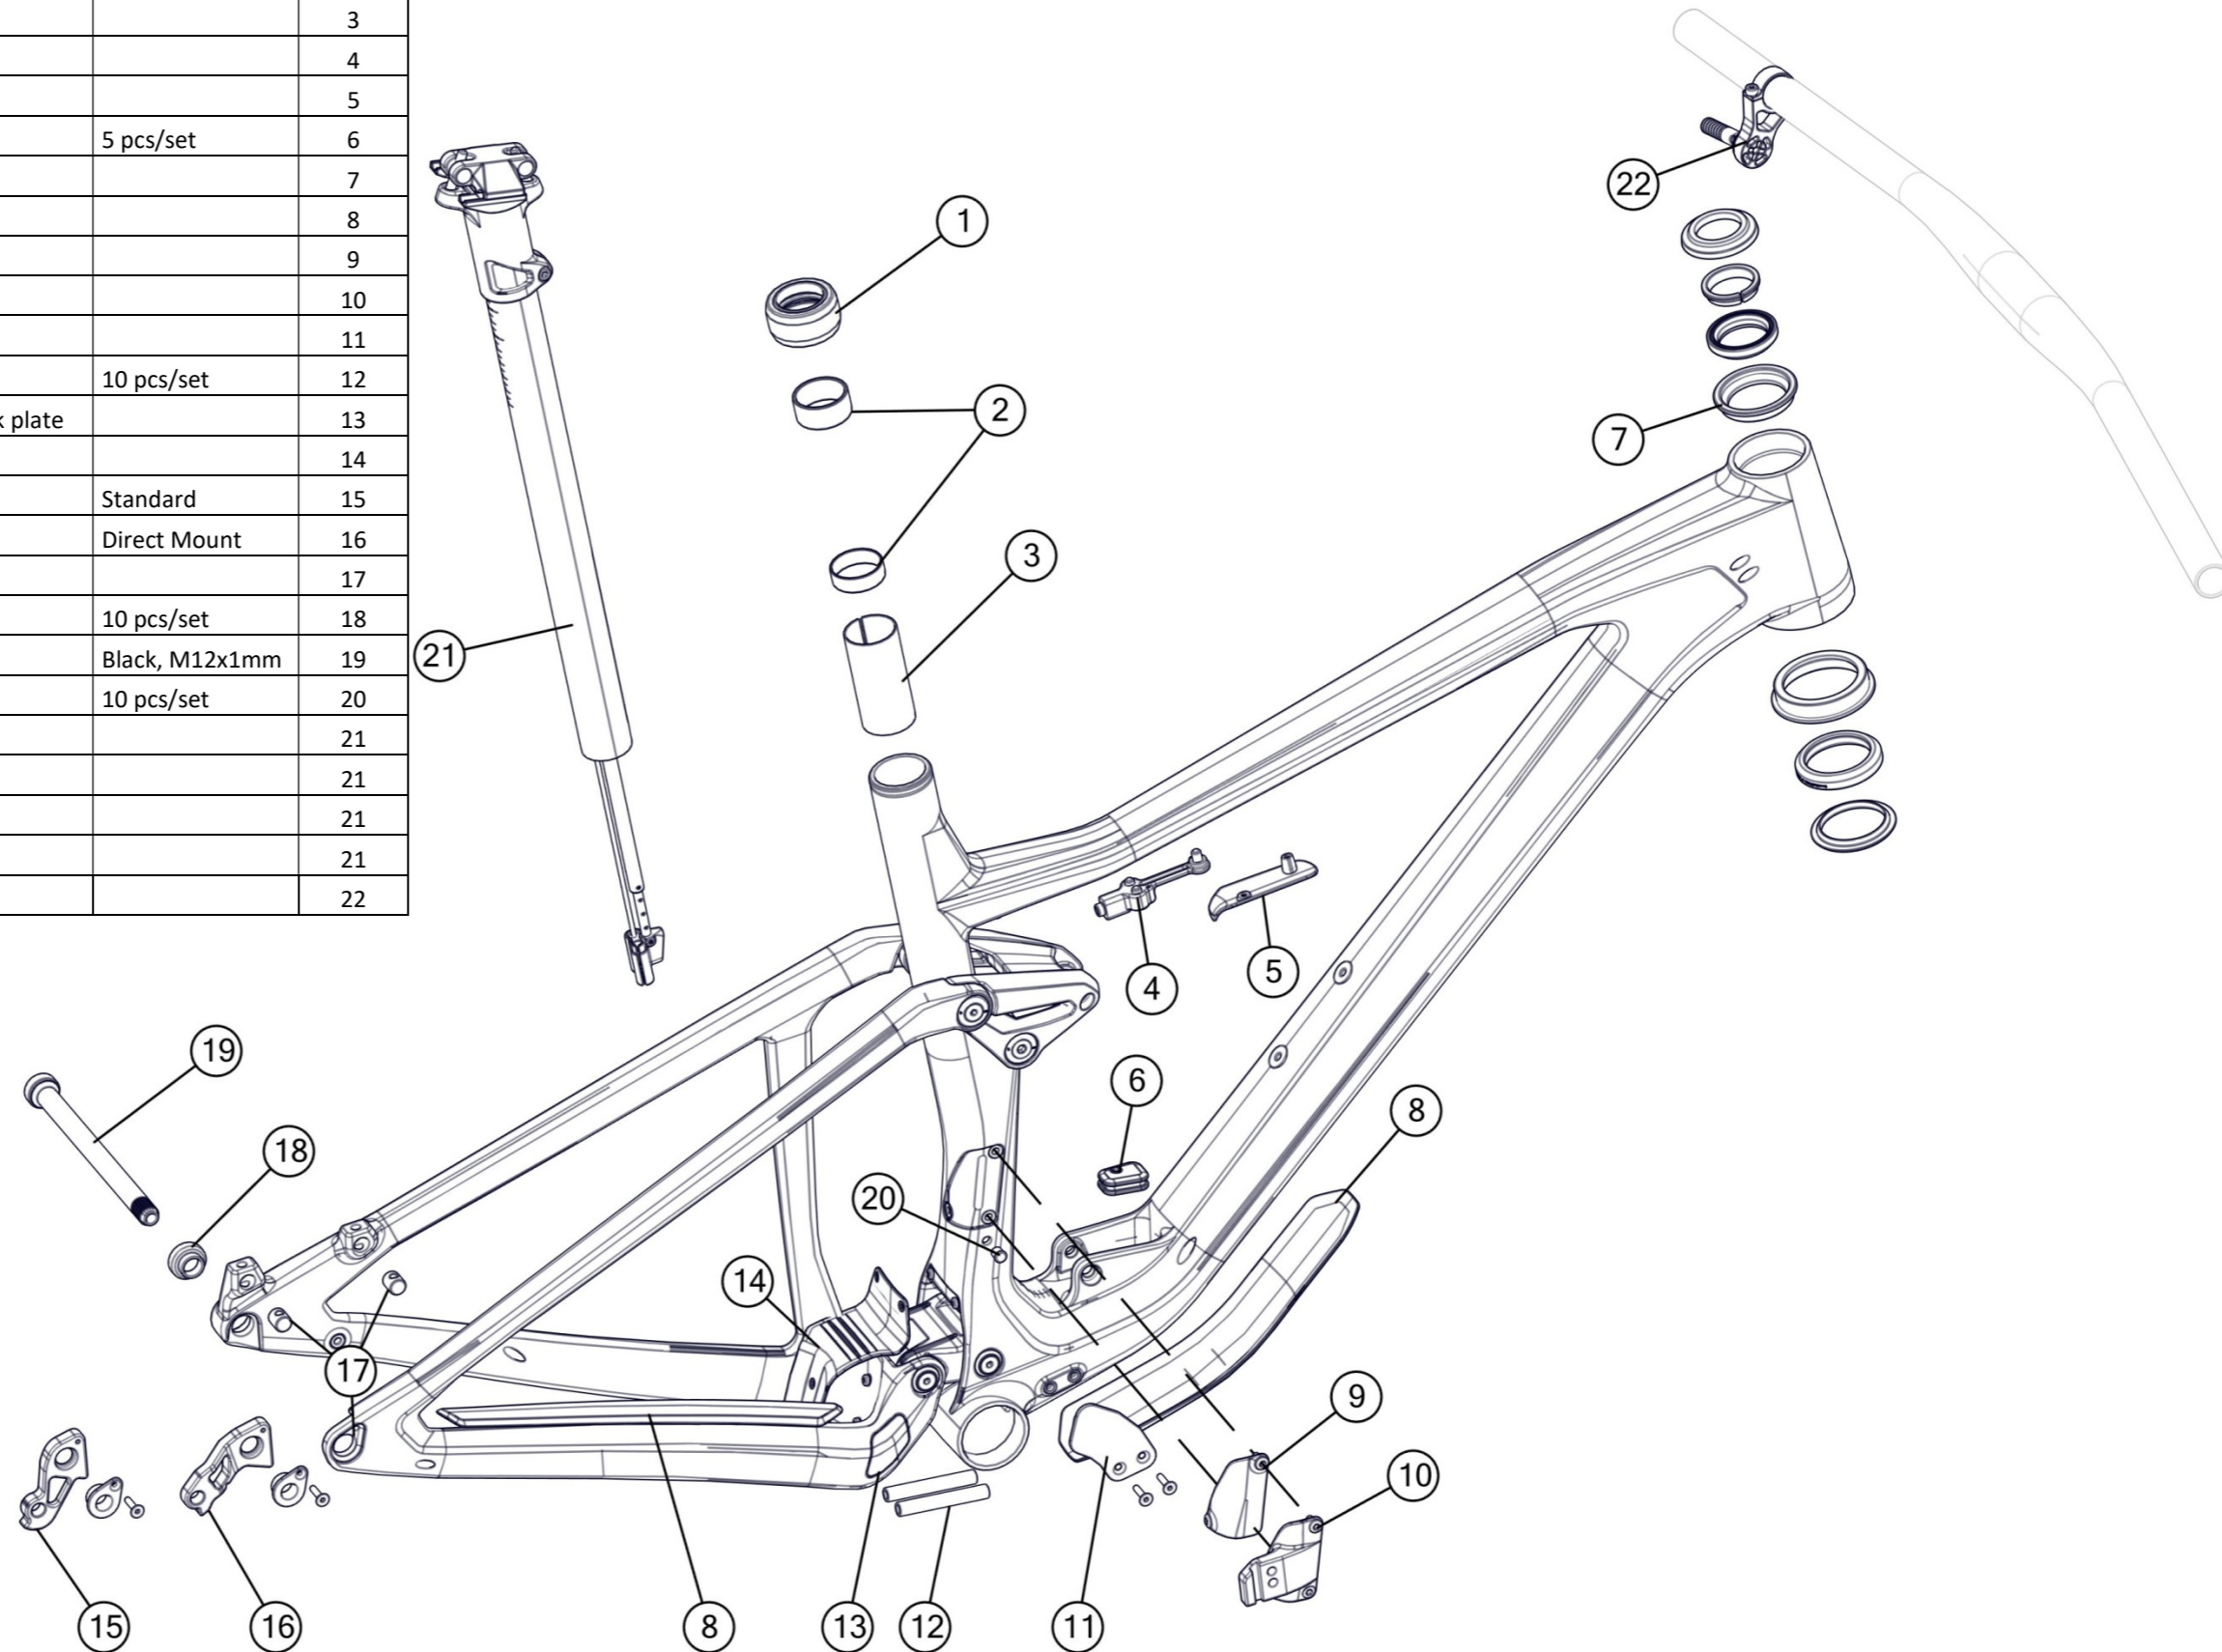

speedfox 01

Part N°	Part Name	Description	Pos. N°
301218	Trailsync dust wiper		1
301197	speedfox Bushing kit		2
301205	Sleeve kit		3
301221	Trailsync lockbody kit		4
301198	speedfox Lockbody cover		5
301203	Shock remote rubber seal	5 pcs/set	6
300467	Headset A45AC1		7
301199	speedfox agonist C/S and D/T protection		8
301195	speedfox agonist FD Cover		9
301194	speedfox agonist FD Hanger		10
221315	Chaincatcher SF01/02 29		11
301204	Cable guide tubes	10 pcs/set	12
301200	speedfox01 agonist01 650b & 29" Anti chainsuck plate		13
301196	Lowerlink protection		14
301701	Dropout #65	Standard	15
301702	Dropout #66	Direct Mount	16
215670	post mount bolt Ø10x11.6mm, silver		17
301193	speedfox 01 agonist 01 Dropout bushing kit	10 pcs/set	18
301696	Thru axle kit #5	Black, M12x1mm	19
213693	Di2 plug kit # 2	10 pcs/set	20
301660	Trailsync post S 29		21
301212	Trailsync post M 29		21
301213	Trailsync post L 29		21
301214	Trailsync post XL 29		21
301271	Trailsync remote lever		22