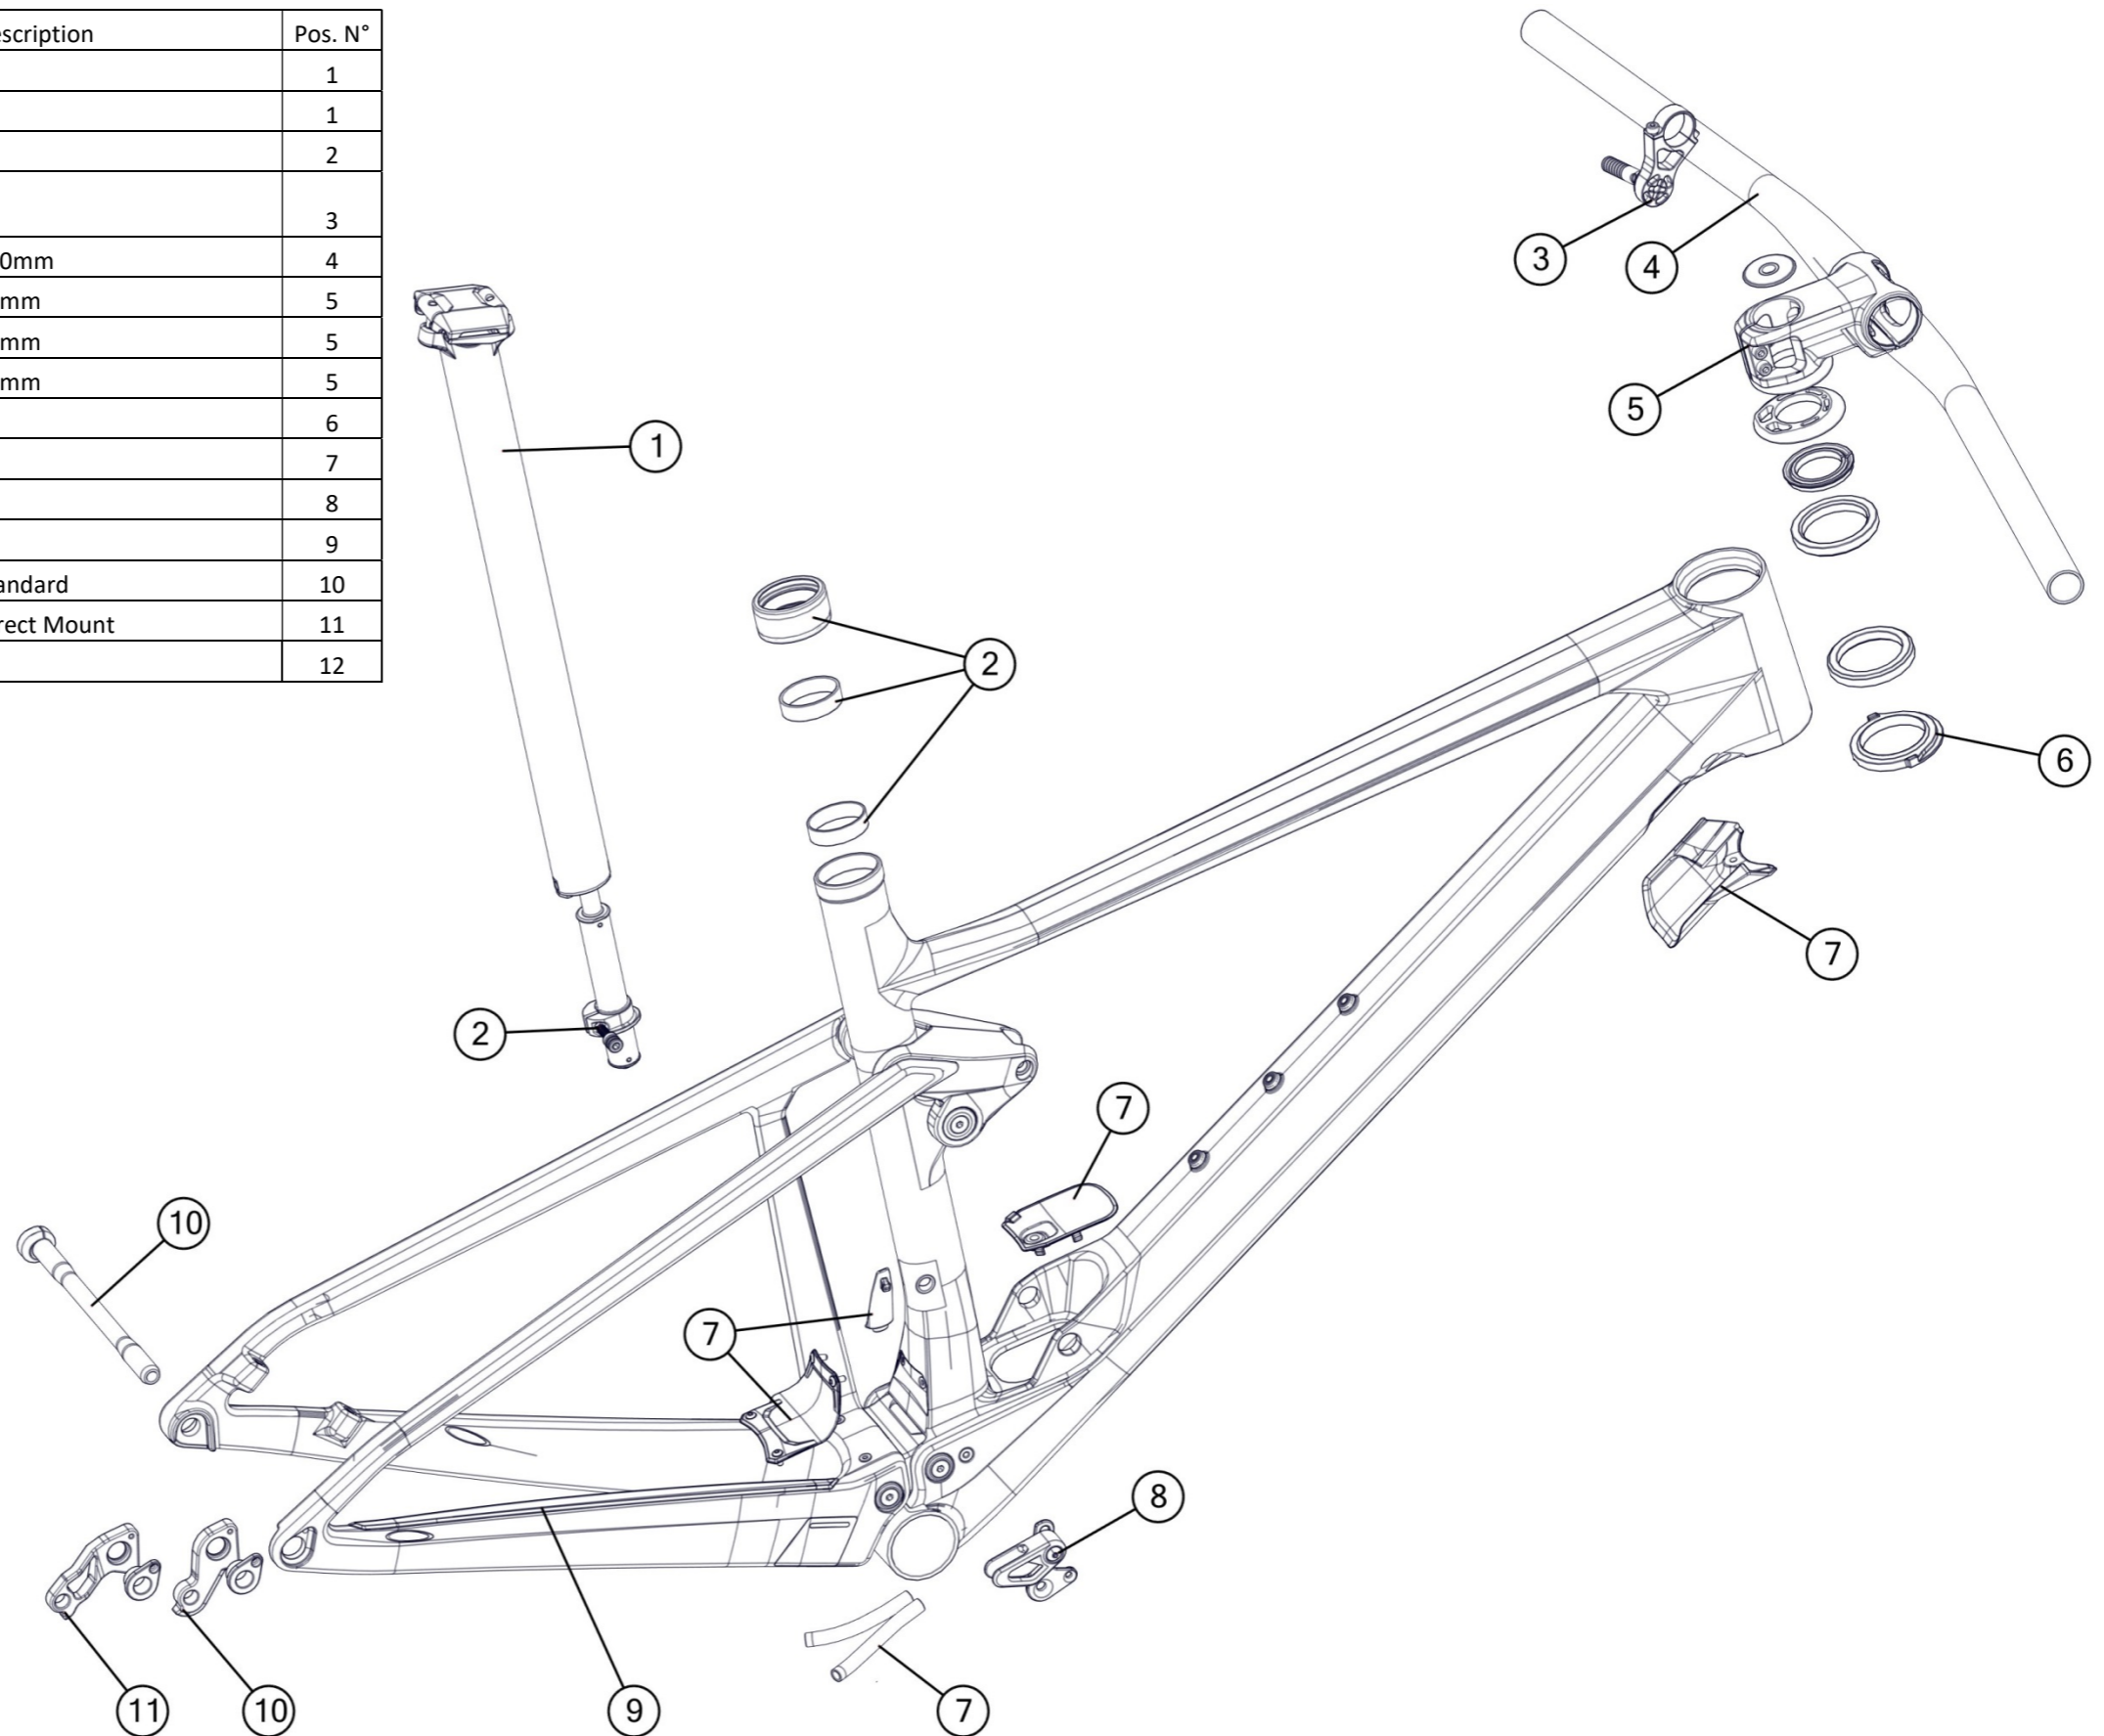

sportelite 20/24

Part N°	Part Name	Description	Pos. N°
300661	Headset FSA NO.10P	Black	1
201105	Dropout #7	Silver	2

Fourstroke 01

Part N°	Part Name	Description	Pos. N°
301738	Fourstroke 01 dropper post, S		1
301739	Fourstroke 01 dropper post, M,L,XL		1
301736	Fourstroke 01 seatpost small parts		2
301768	Fourstroke 01 dropper post remote lever		3
301714	Handlebar MFB01	750mm	4
301713006925	Stem MSM01	50mm	5
301713006926	Stem MSM01	60mm	5
301713006927	Stem MSM01	70mm	5
301737	Fourstroke 01 headset		6
301735	Fourstroke 01 small part kit		7
301740	Lightweight 1x Chainguide		8
301741	Chainstay protector		9
301701	Dropout # 65	Standard	10
301702	Dropout # 66	Direct Mount	11
301769	Thru axle kit #6		12