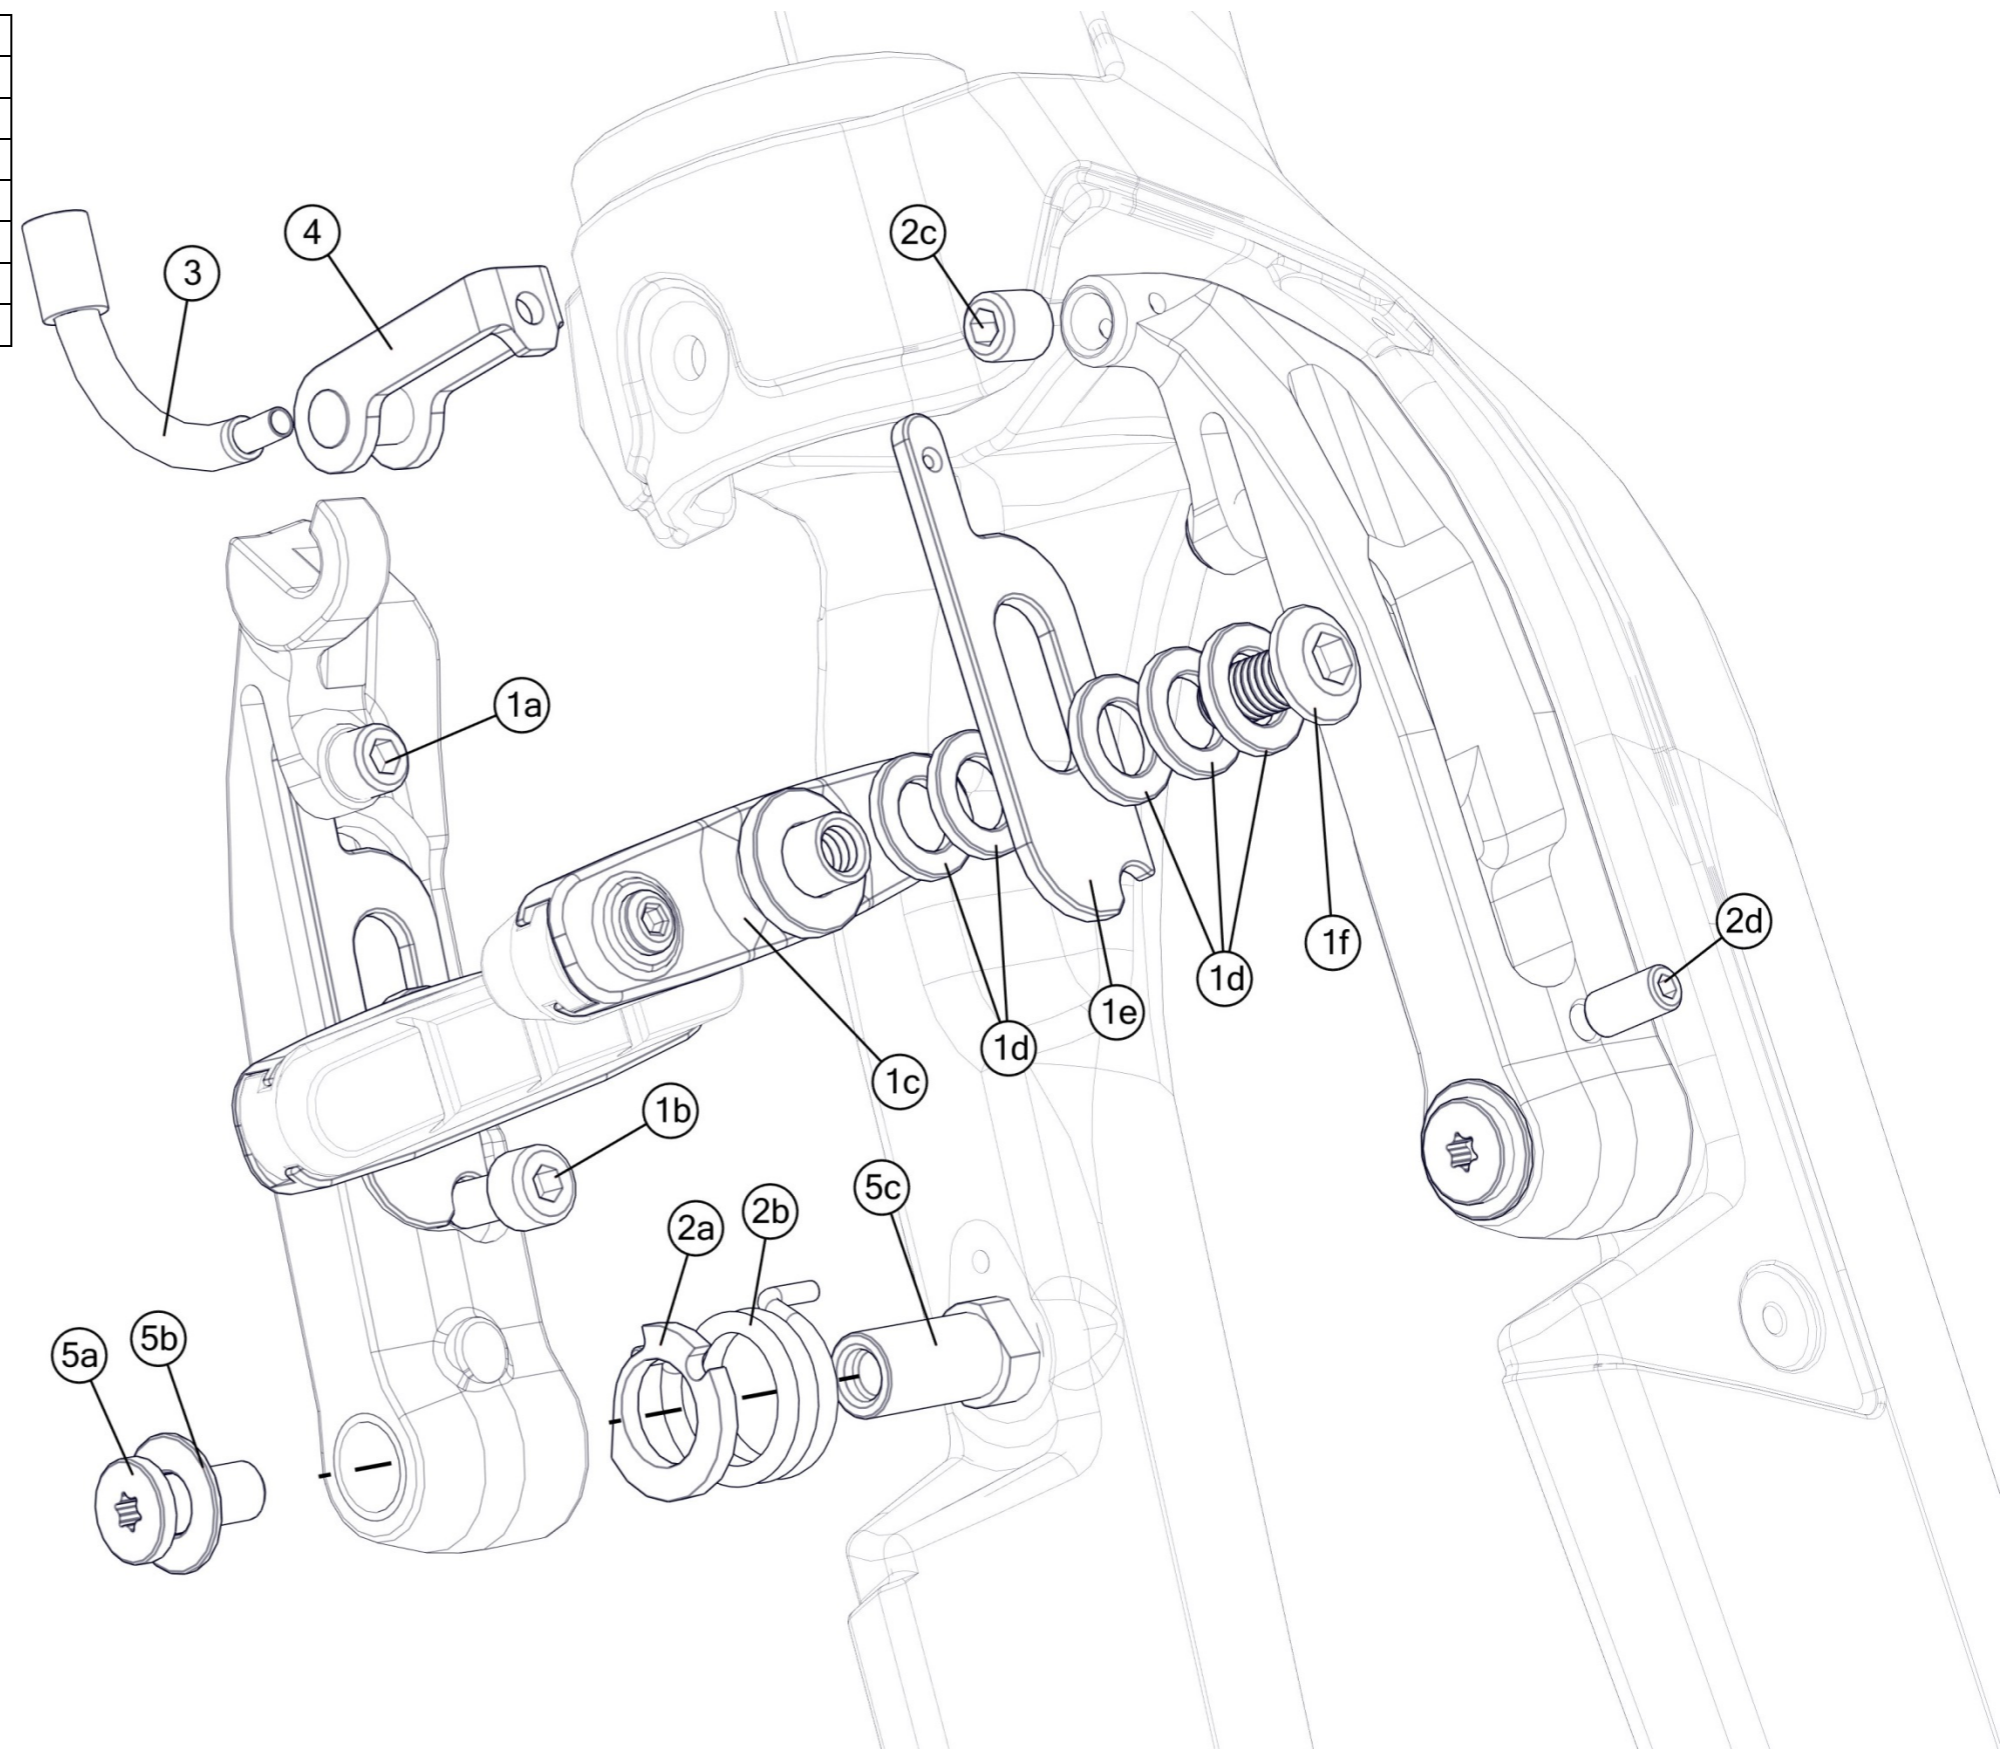

timemachine 01 Brakes

Part N°	Part Name	Description	Pos. N°
300818	TM01 Front brake	Complete set	-
300819	TM01 Rear brake	Complete set	-
300820	TM01 Brake shoe holder kit	w/o brake pads	1
300821	TM01 Brake small part kit		2
300822	TM01 Brake pipe	2 pcs/ set	3
300823	TM01 Brake hook	10 pcs/ set	4
300824	TM01 Brake pivot kit	2 pair	5