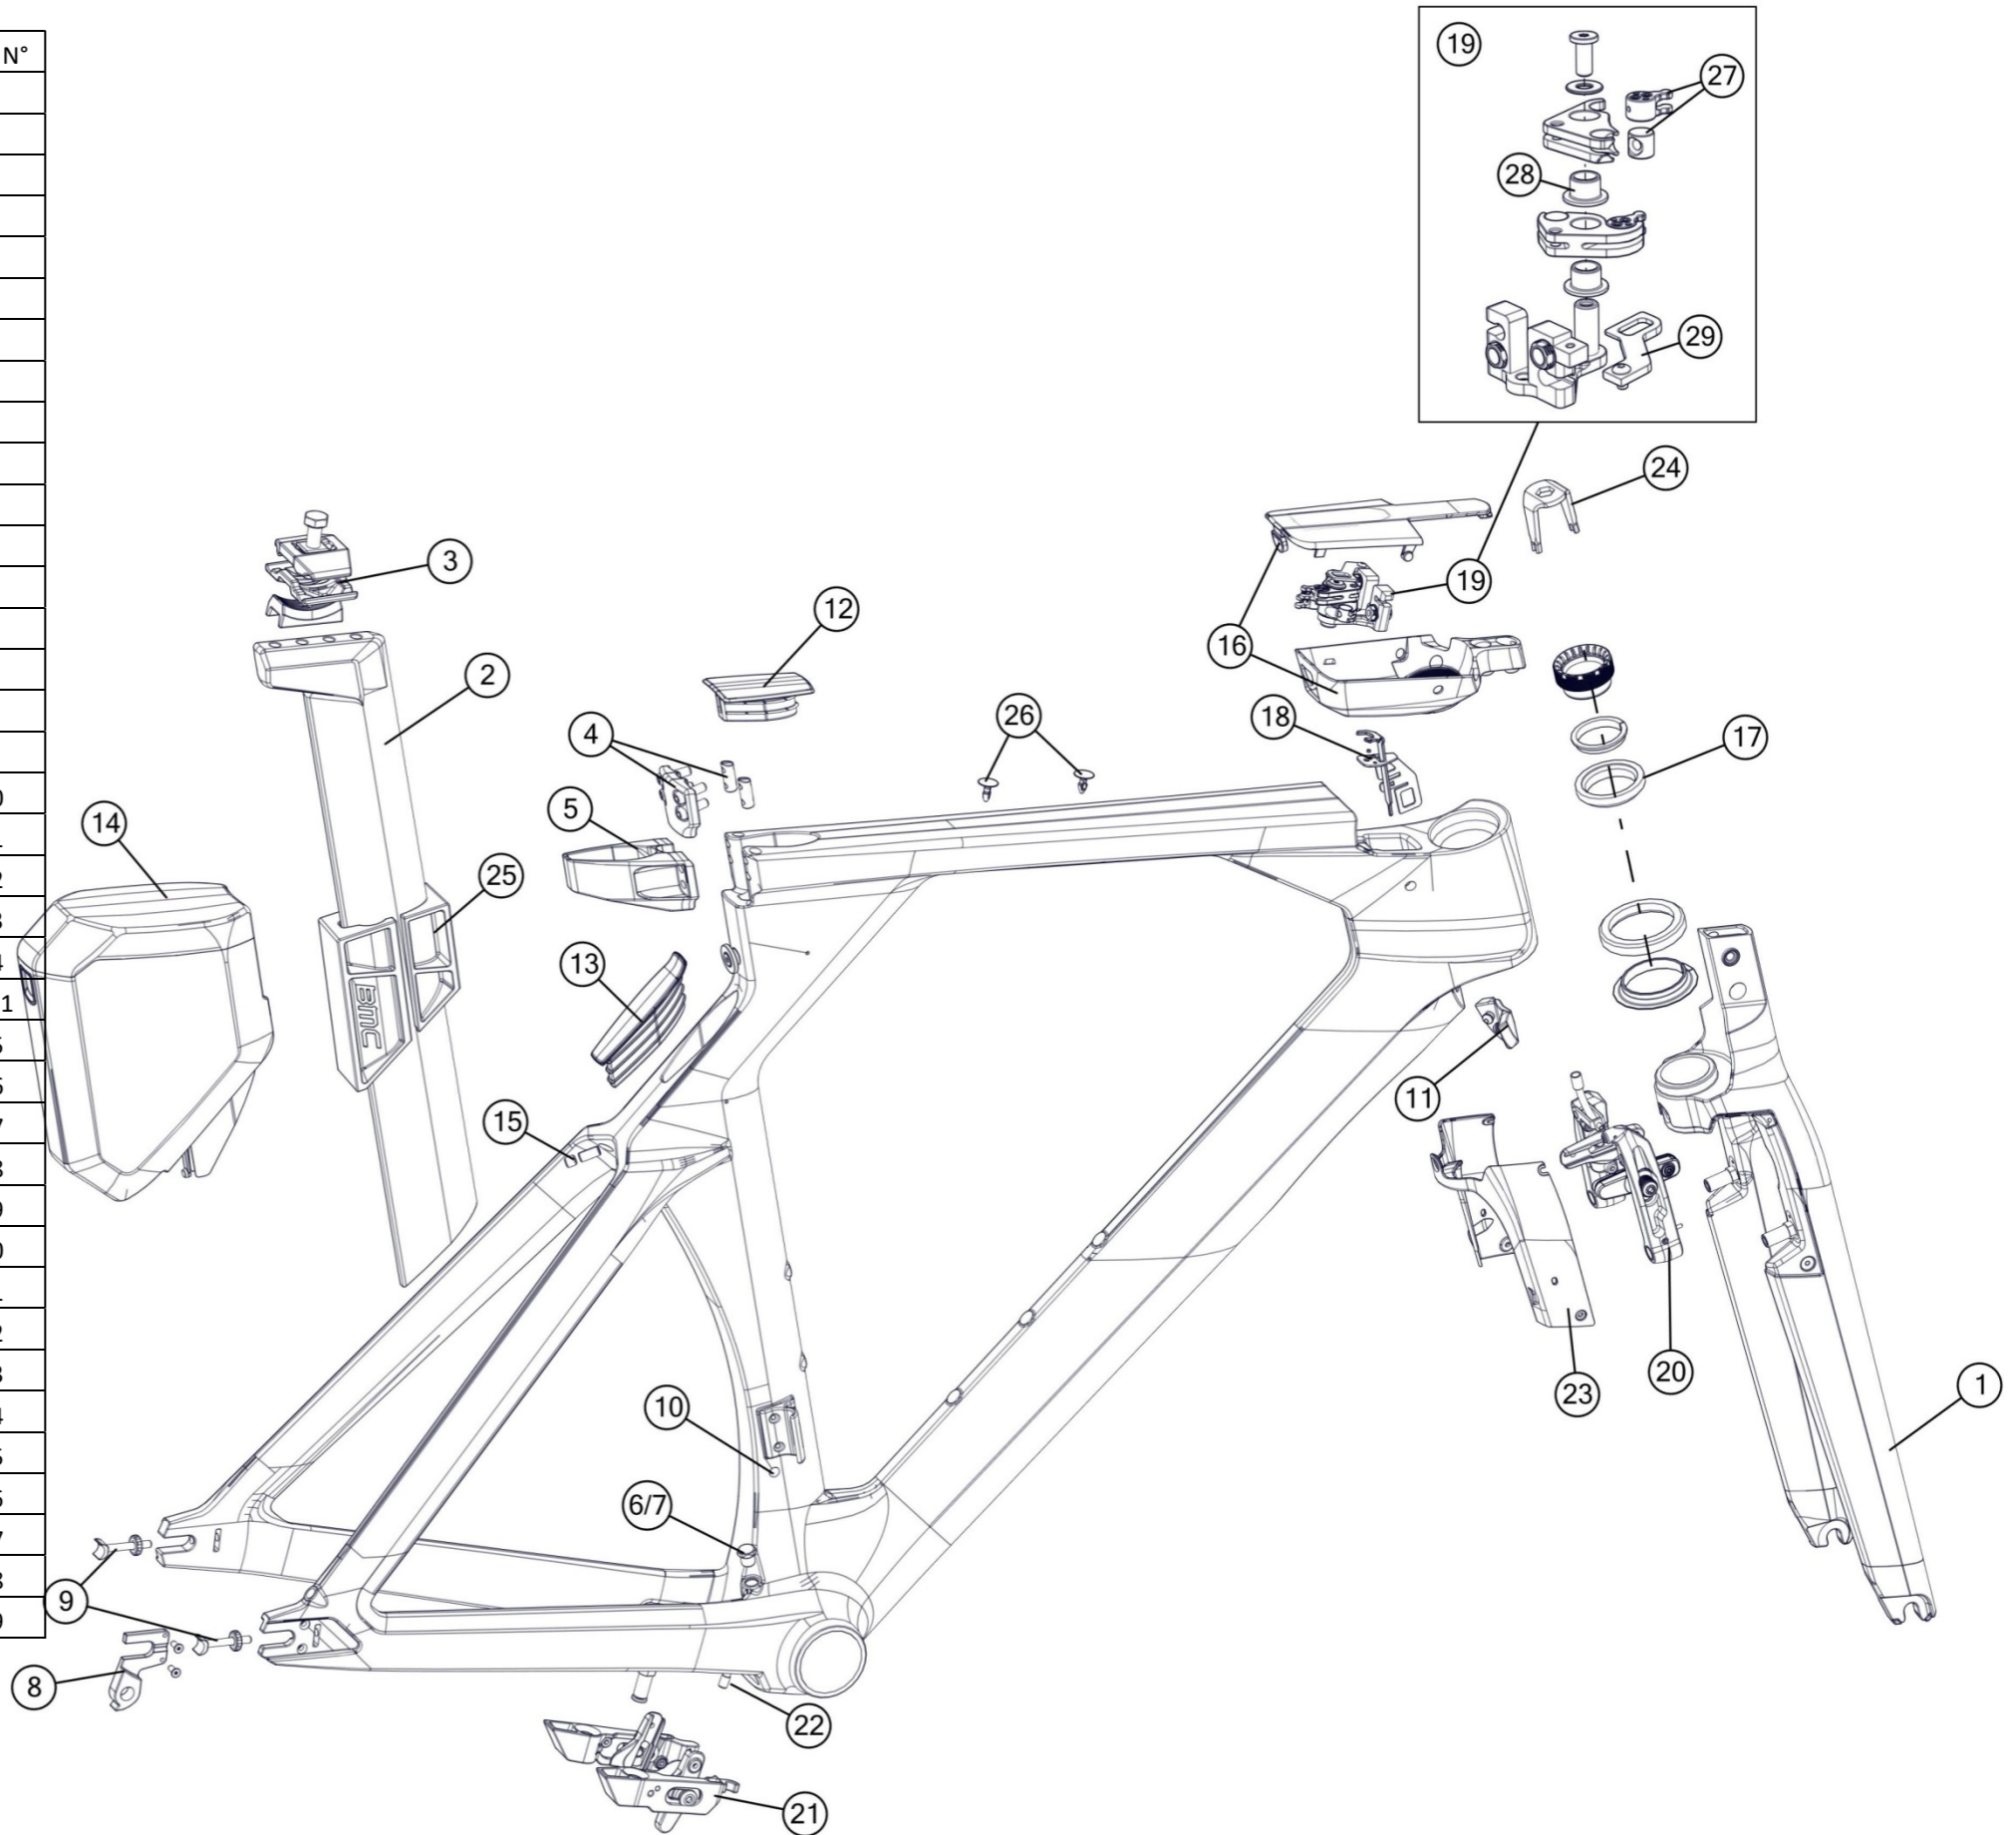

timemachine 01

Part N°	Variant N°	Part Name	Description	Pos. N°
300810	004339	TM01 fork, S	Red	1
300810	004340	TM01 fork, M	Red	1
300810	004341	TM01 fork, L	Red	1
300810	004342	TM01 fork, S	Yellow	1
300810	004343	TM01 fork, M	Yellow	1
300810	004344	TM01 fork, L	Yellow	1
300810	004308	TM01 fork, S	Black	1
300810	004309	TM01 fork, M	Black	1
300810	004310	TM01 fork, L	Black	1
300811		TM01 Seatpost		2
212482		Saddle clamp #1		3
300656		TM01 SP Clamp, front		4
300657		TM01 SP clamp, rear		5
300835		TM01 FD Cable stopper	10 pcs/set	6
300836		TM01 FD Cable cover	10 pcs/set	7
210544		Dropout #36		8
300837		TM01 Axle adjuster #1		9
212492		Di2 plug kit #3	10 pcs/set	10
300838		TM01 Fork bumpers	10 pcs/set	11
300658		TM01 Seatpost cover, front	5 pcs/set	12
300659		TM01 Seatpost cover, rear	5 pcs/set	13
301172		TM01 Rear Box		14
301173		timemachine 01/02 rear box mount		14.1
300840		TM01 SP Play Killer		15
300841		TM01 Converter Box		16
301643		TM01 Headset	NEW	17
300843		TM01 Internal junction mount	incl. Multitool	18
300844		TM01 Converter Unit		19
300818		TM01 Front brake		20
300819		TM01 Rear brake		21
210540		TM01 Brake stopper		22
300845		TM01 Fork cover		23
300846		TM01 Headset tool		24
300847		TM01 Cutting tool		25
300874		TM01 Top Tube Plug		26
300875		TM01 Cable stopper		27
300876		TM01 Converter Bushings	10 pcs/set	28
300959		TM01 Junction support		29