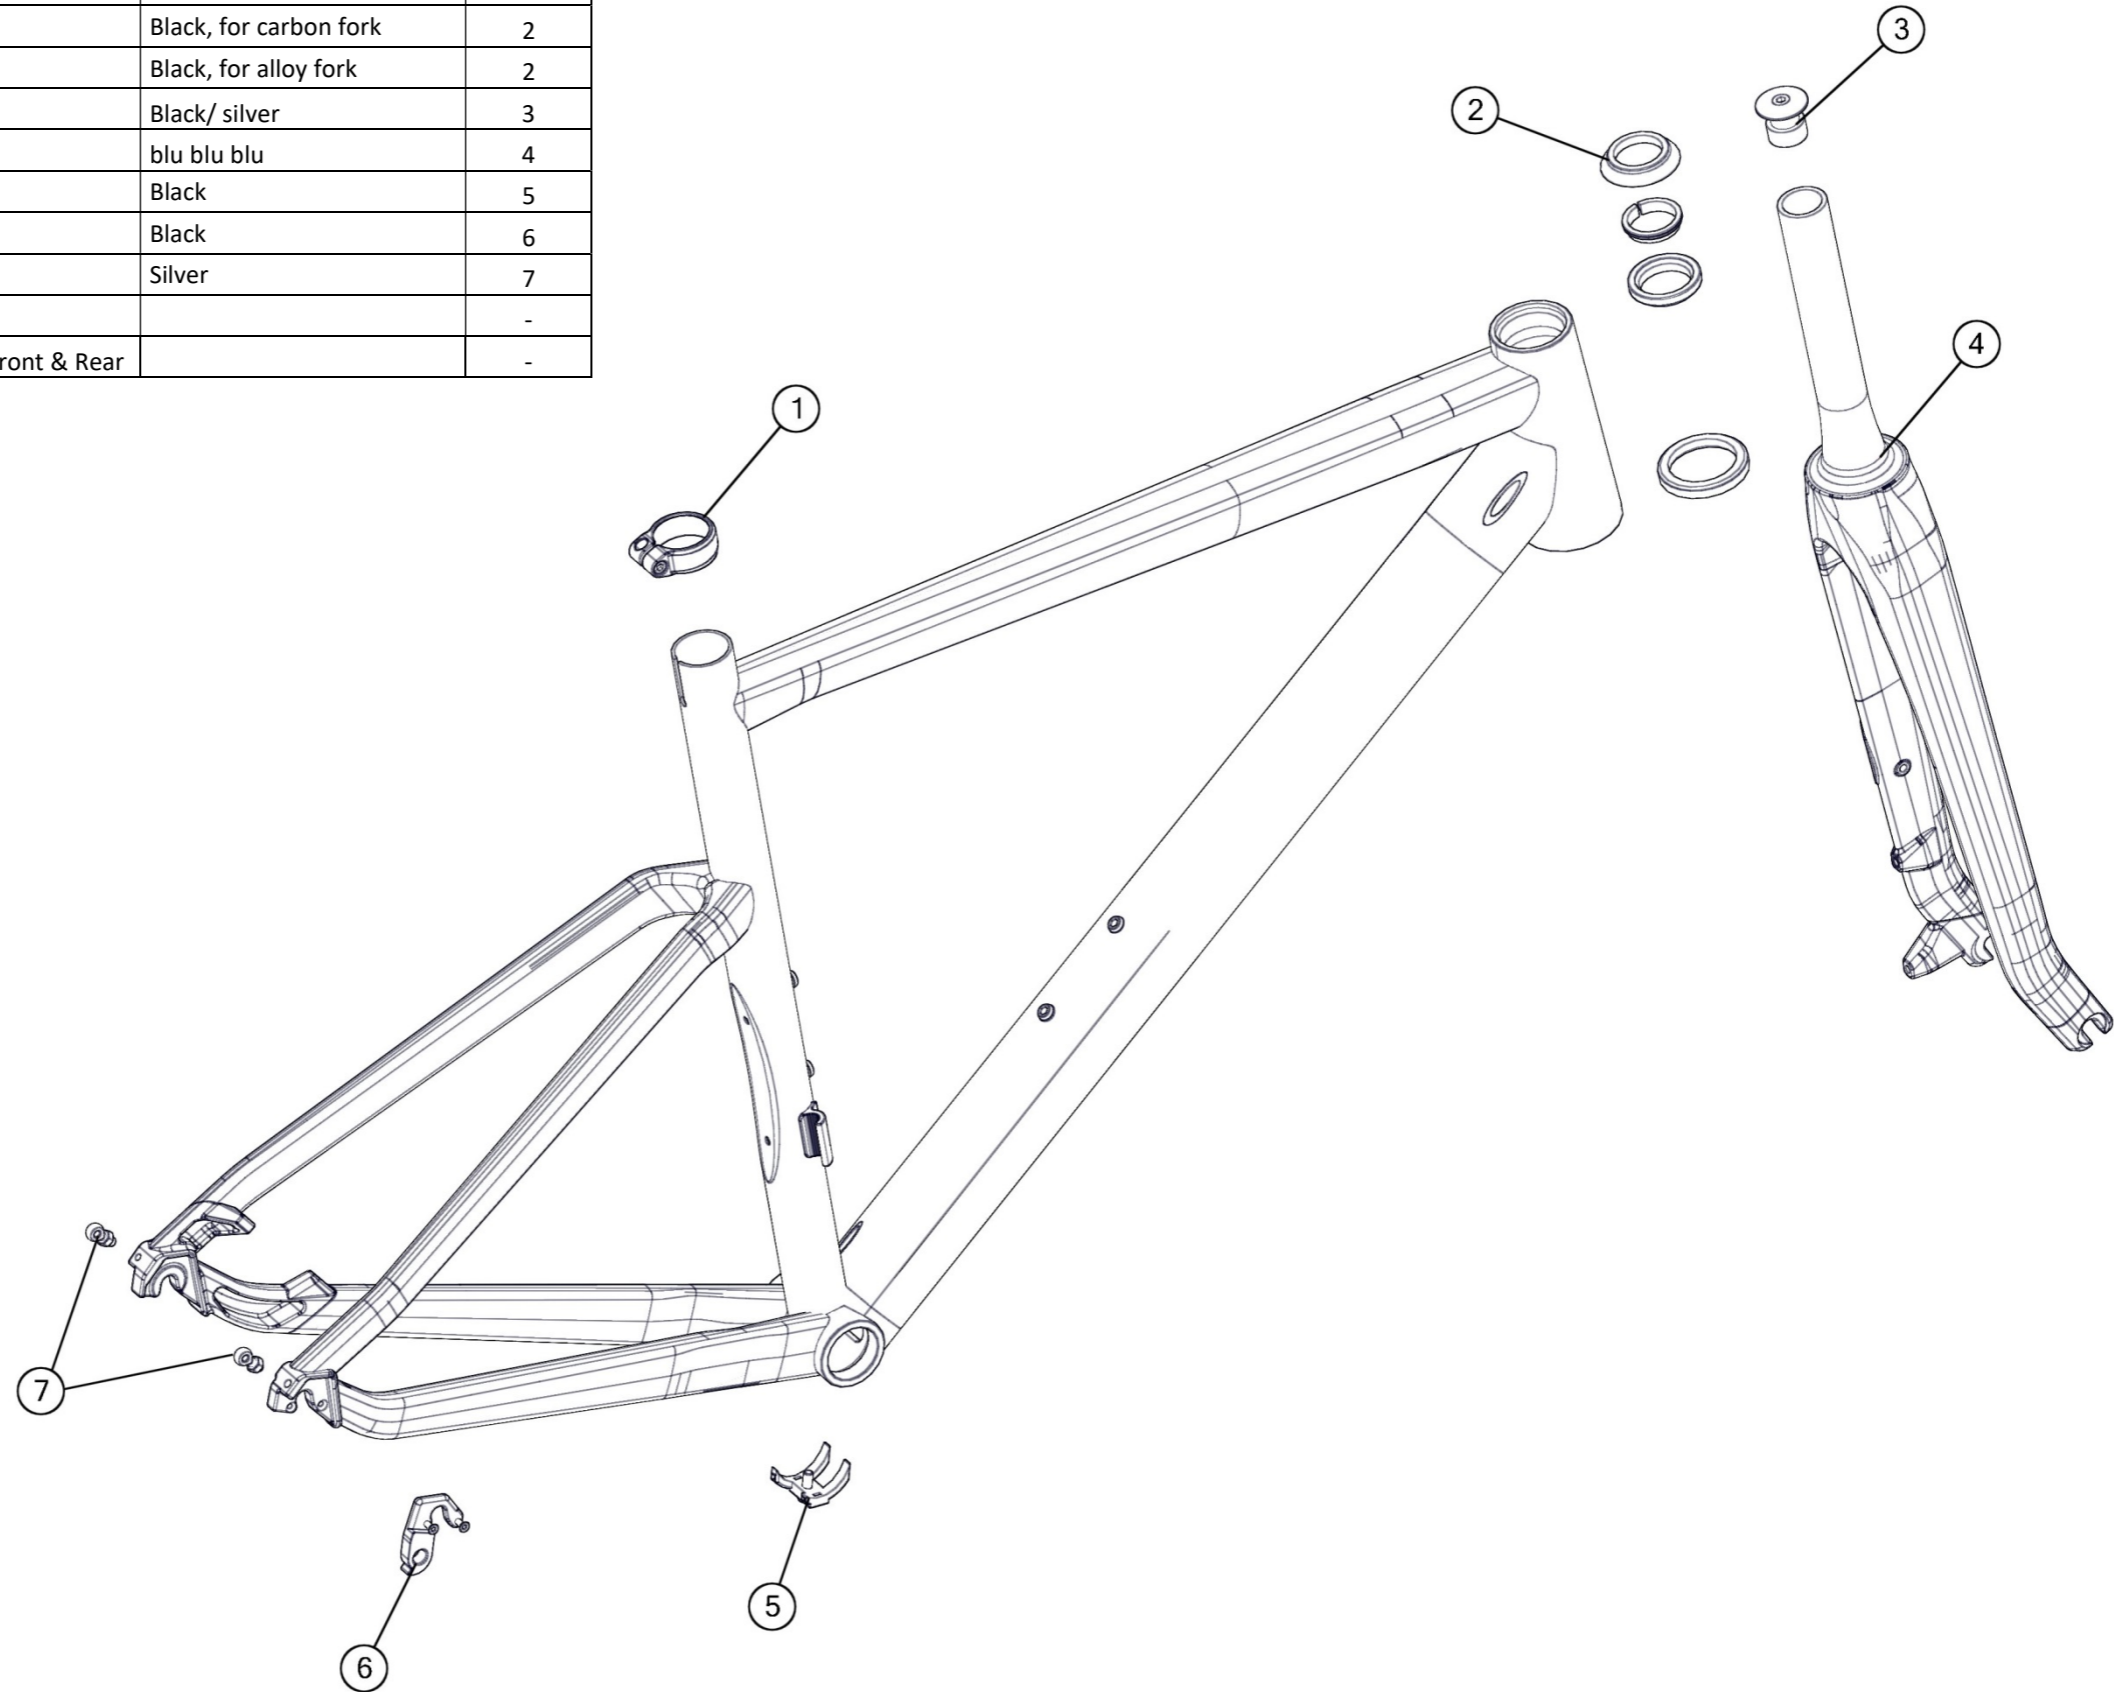

alpenchallenge AC01 Derailleur

Part N°	Description	Pos. N°	
207460	Raceclamp	Sandblasted black anodized	1
213713	Headset VP-B351AC1	Black, for carbon fork	2
300650	Headset FSA NO. 42 / 48 / ACB	Black, for alloy fork	2
220579	Expander # 3	Black/ silver	3
301661006859	alpenchallenge 01 THREE fork	blu blu blu	4
212539	BB cable guide # 2	Black	5
212177	Dropout # 37	Black	6
216673	Fender mount	Silver	7
301167	Kickstand mount cover		-
218465	AC01 City Kit Fenders - Black, Front & Rear		-