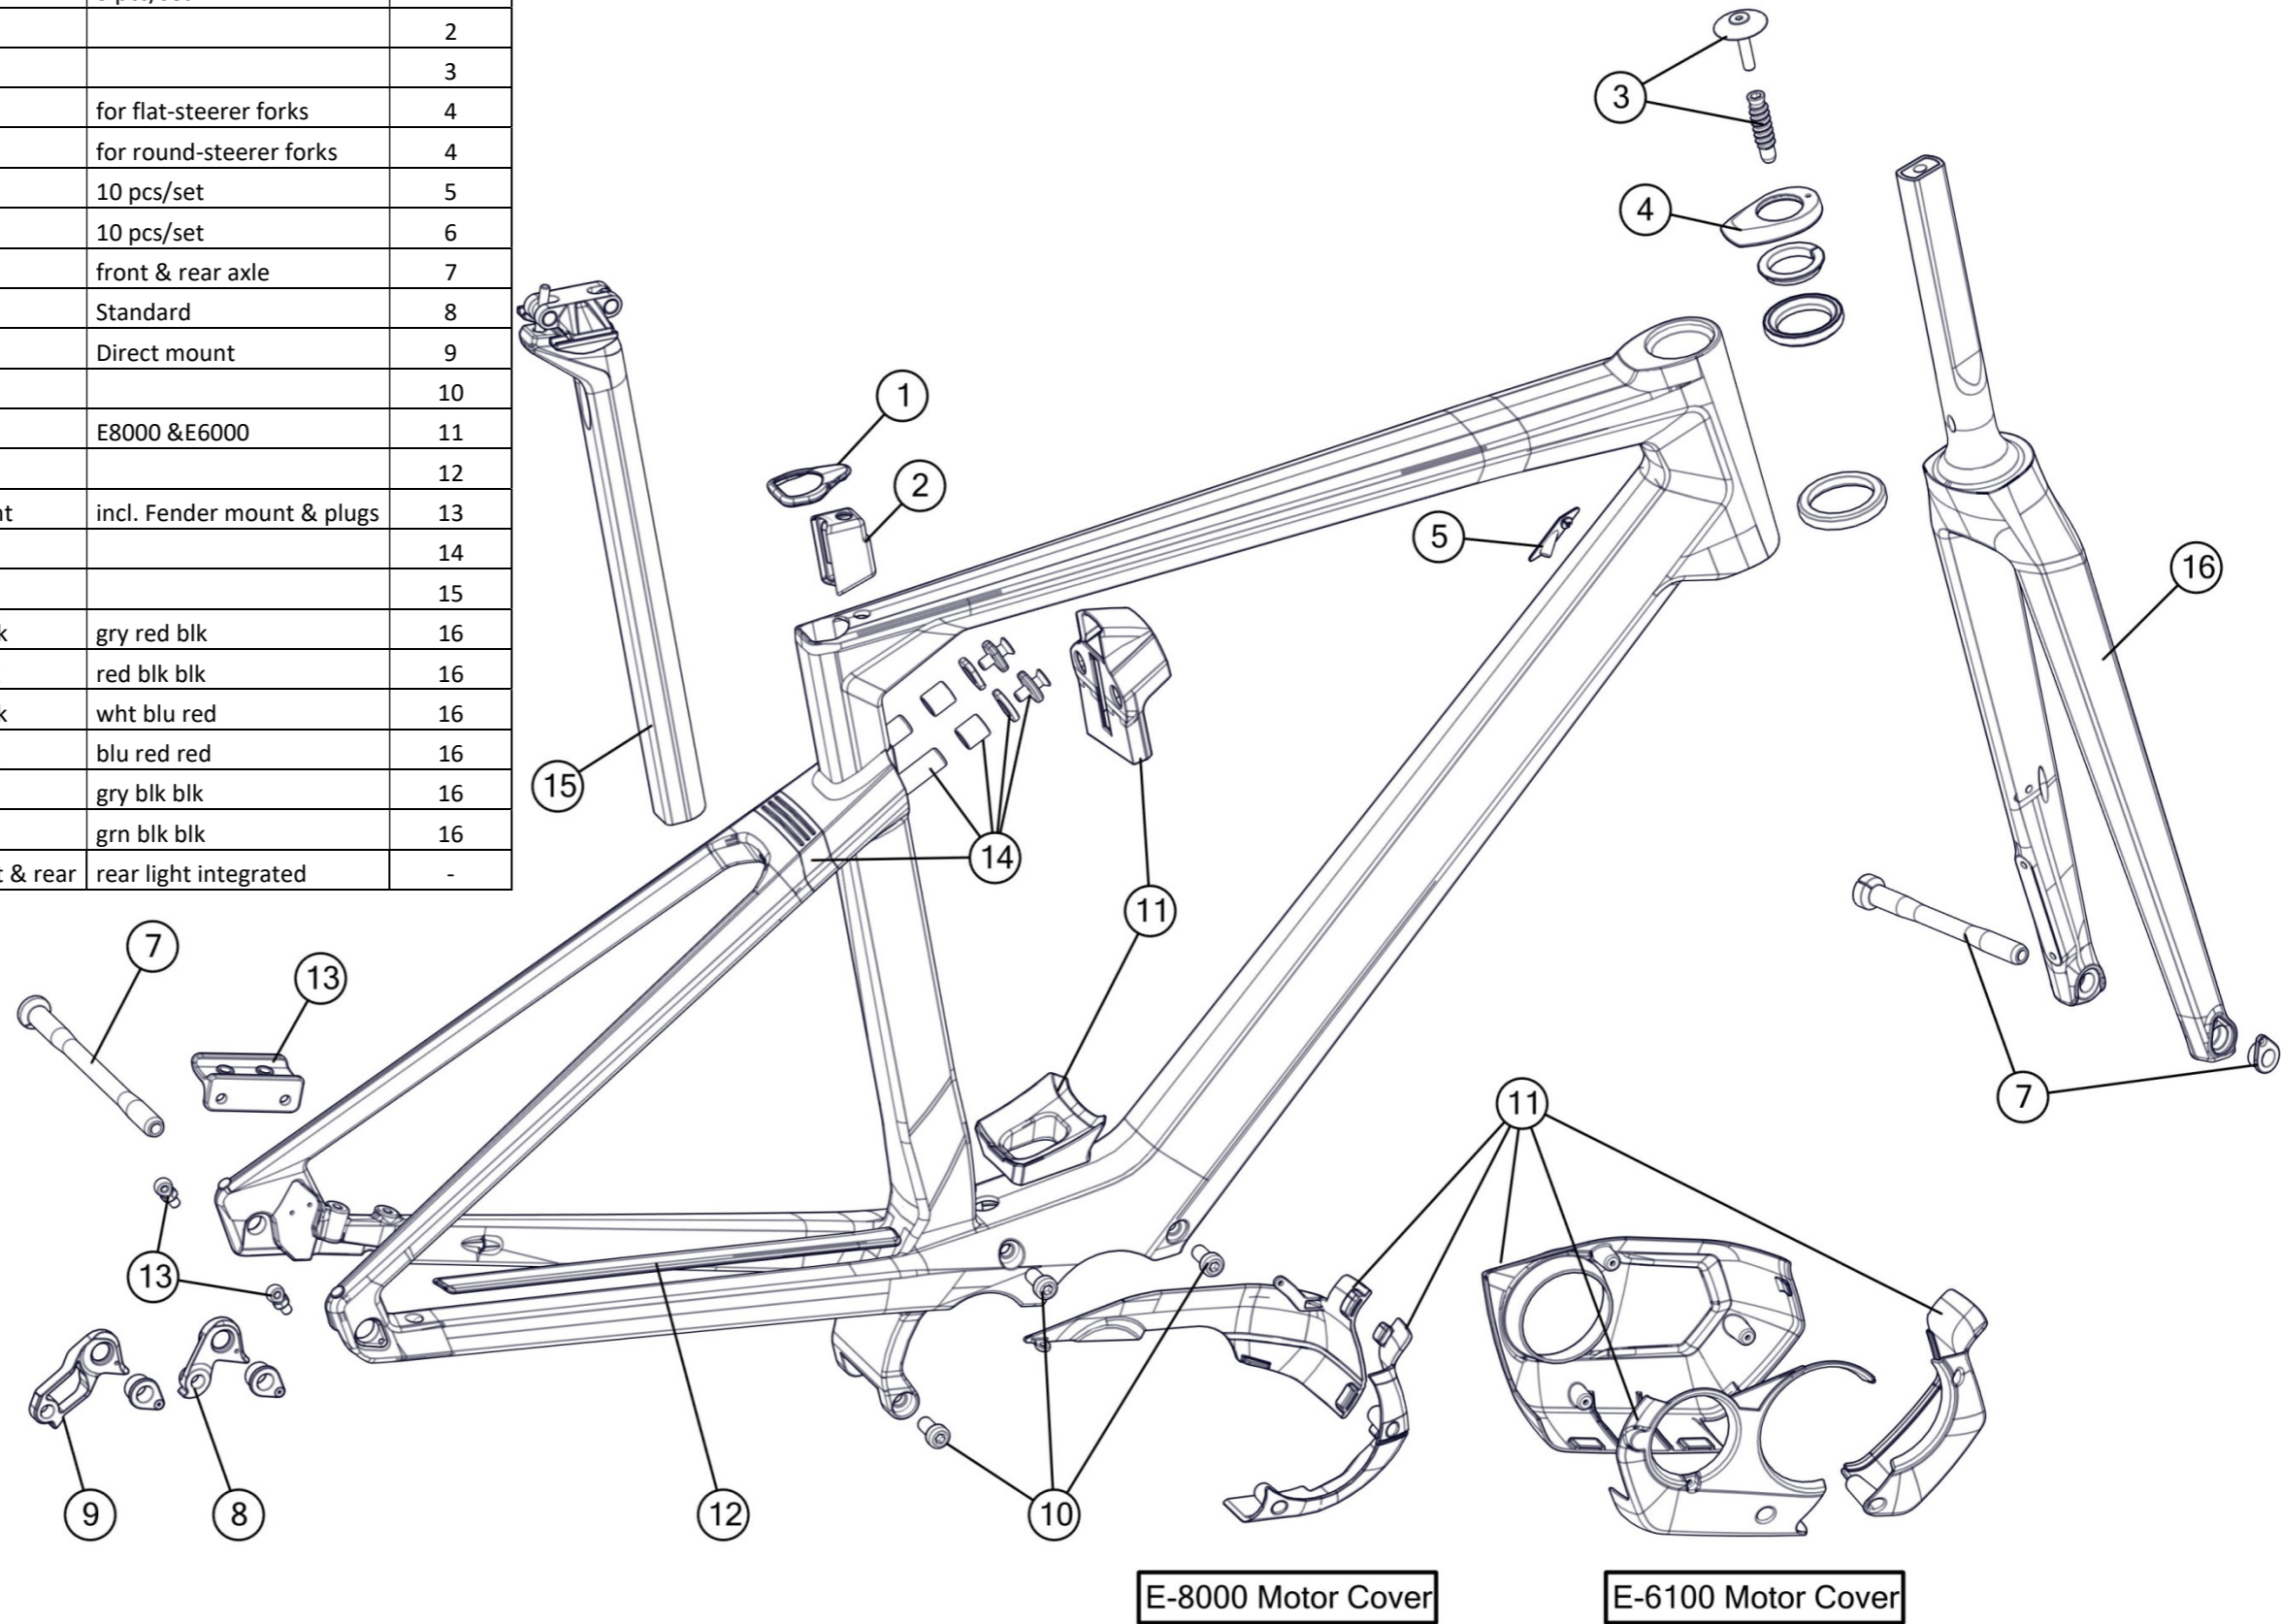

alpenchallenge AMP

Part N°	Part Name	Description	Pos. N°
301038	roadmachine seattube seal	5 pcs/set	1
300705	Seatpost clamp # 18		2
300695	IC Carbon Disc Fork Topcap		3
301154	Headset SLR01 ICS MY18	for flat-steerer forks	4
301148	Headset SLR01/02 MY18	for round-steerer forks	4
300709	Di2 plug kit # 4	10 pcs/set	5
300913	Di2 plug kit # 5	10 pcs/set	6
301628	Thru axle kit #1	front & rear axle	7
301092	Dropout # 58	Standard	8
301093	Dropout # 59	Direct mount	9
301244	Trailfox AMP motor bolts		10
301669	Alpenchallenge AMP cover kit	E8000 & E6000	11
301700	Alpenchallenge AMP C/S protection		12
301670	Alpenchallenge AMP kickstand mount	incl. Fender mount & plugs	13
301671	Alpenchallenge AMP suspension kit		14
301672	Alpenchallenge AMP Seatpost		15
301668006866	Alpenchallenge AMP SPORT ONE fork	gry red blk	16
301668006867	Alpenchallenge AMP SPORT LTD fork	red blk blk	16
301668006870	Alpenchallenge AMP CROSS ONE fork	wht blu red	16
301668006868	Alpenchallenge AMP CROSS LTD fork	blu red red	16
301668006871	Alpenchallenge AMP CITY ONE fork	gry blk blk	16
301668006869	Alpenchallenge AMP CITY LTD fork	grn blk blk	16
301712	AC AMP City, Fender kit - black, front & rear	rear light integrated	-