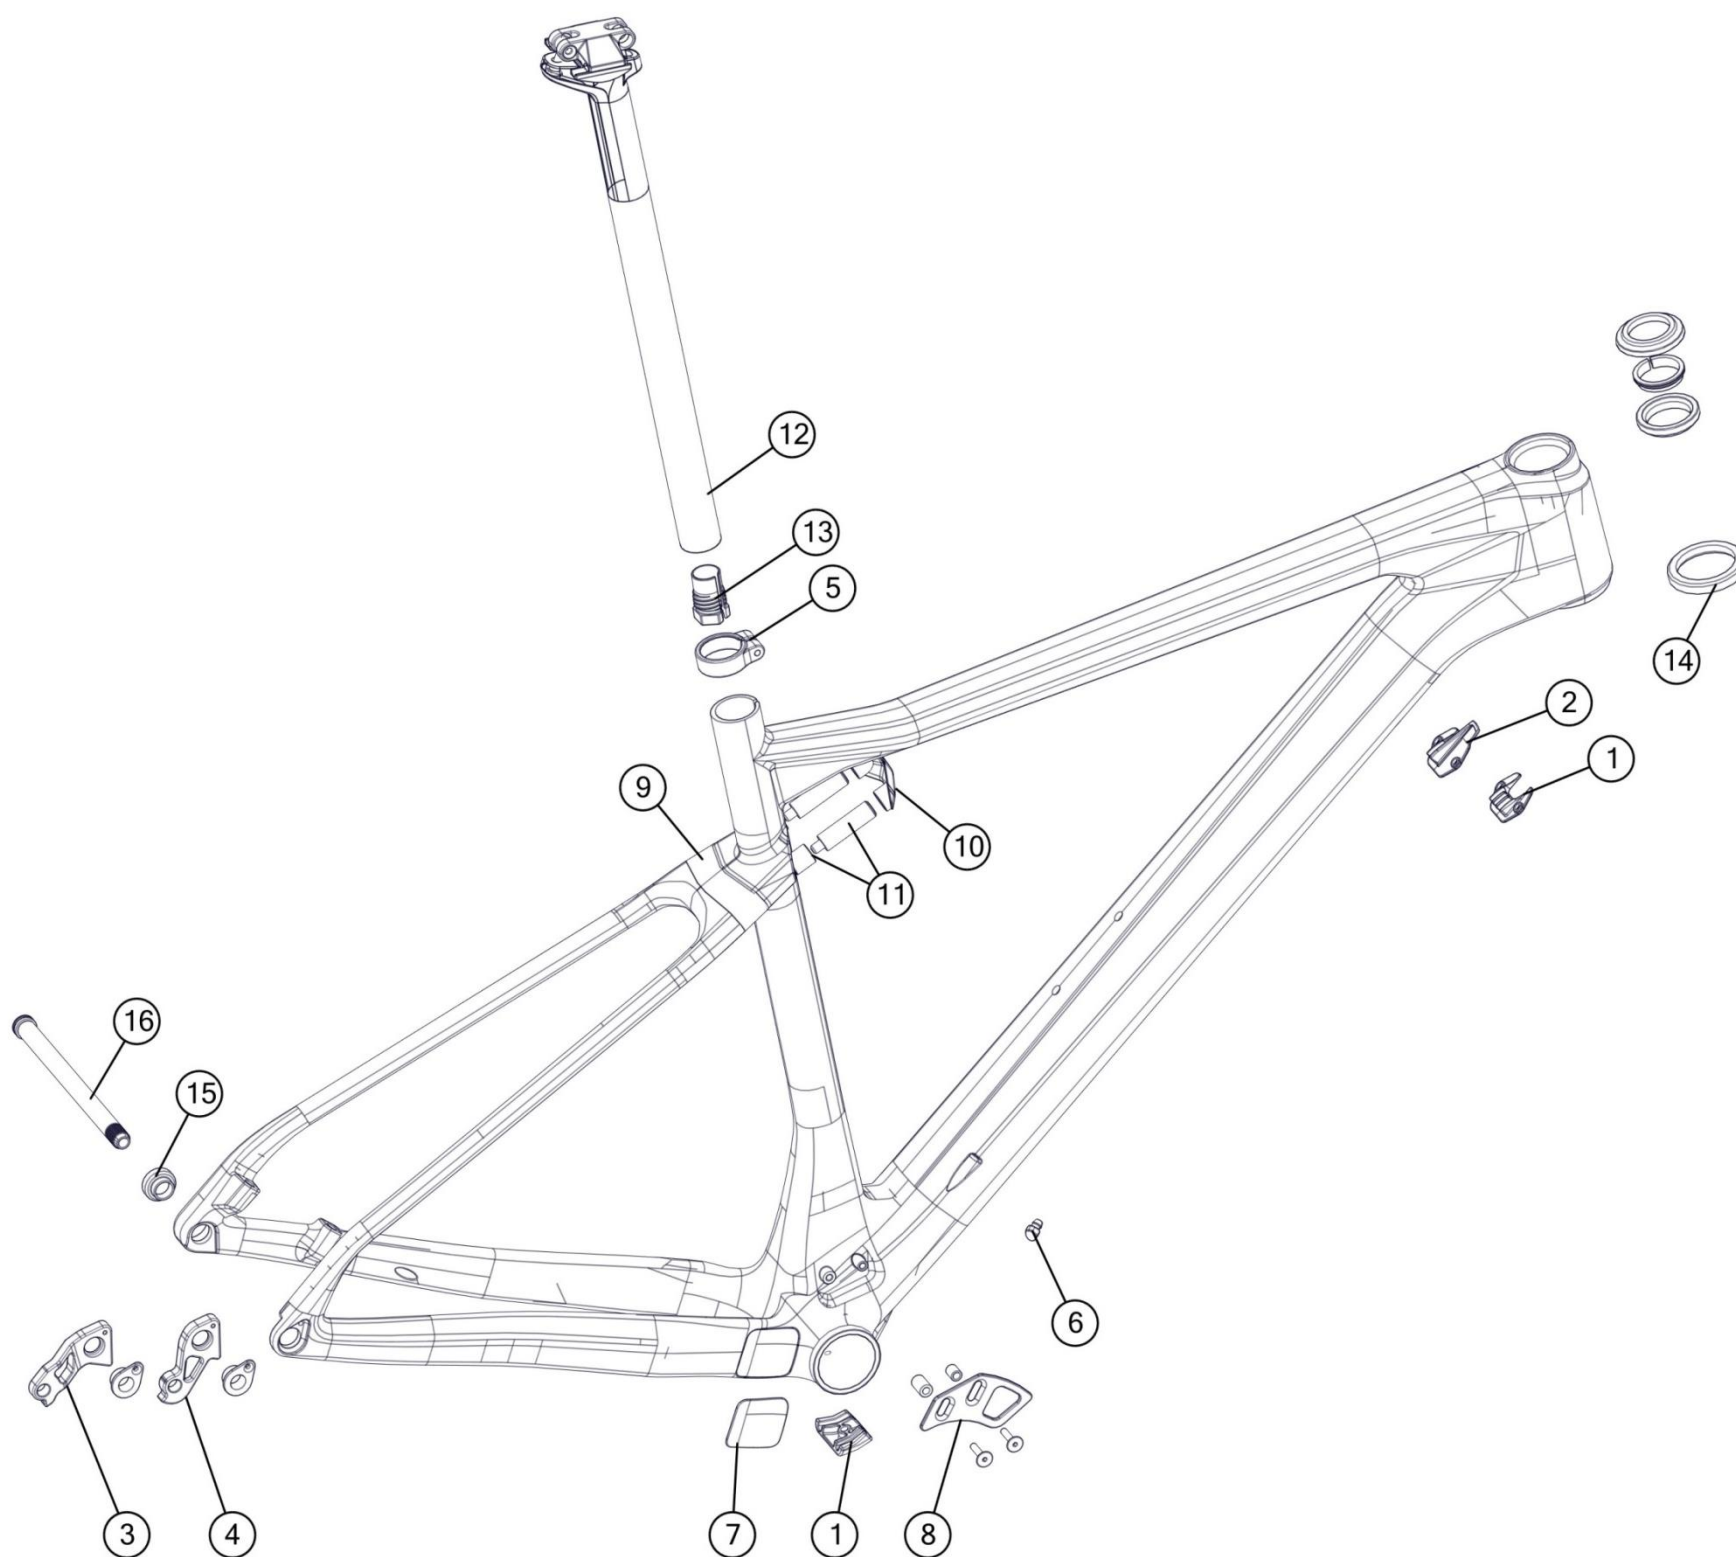

teamelite 01

Pos. N°	Part N°	Part Name	Description
1	222795	Cable guide # 13	Black, mechanical
2	222779	Cable guide # 14	Black, Di2
3	222780	Dropout #49	Direct mount (Shimano only)
4	222781	Dropout #50	Standard (Shimano/Sram)
5	300654	Seatpost clamp # 19	Sandblasted black anodized
6	222784	FD Plug	Black, 10 pcs/set
7	222785	Anti chainsuck plate BMBF-02	Aluminium polished
8	222786	Chaincatcher 15-M4	Sandblasted black anodized
9	222787	Bumper kit	Black (soft, medium & hard)
10	222788	Suspension cover XS	Black
10	222789	Suspension cover S	Black
10	222790	Suspension cover M	Black
10	222791	Suspension cover L/XL	Black
11	222793	Teamelite bushing kit	
12	300786	Seatpost MSP-01, 27.2mm, 350mm	Stealth decals
12	300653	Seatpost MSP-01, 27.2mm, 400mm	Stealth decals
13	219532	Battery adapter, compliance post	Black
14	222794	Headset - VP-B352UC-BMC	Black
15	222956	Concentric dropout insert	Black
16	301695	Thru axle kit #4	Black, M12x1mm
-	300660	Chainstay protector VLF-314	Black
-	300490	MTT-APS Toolkit