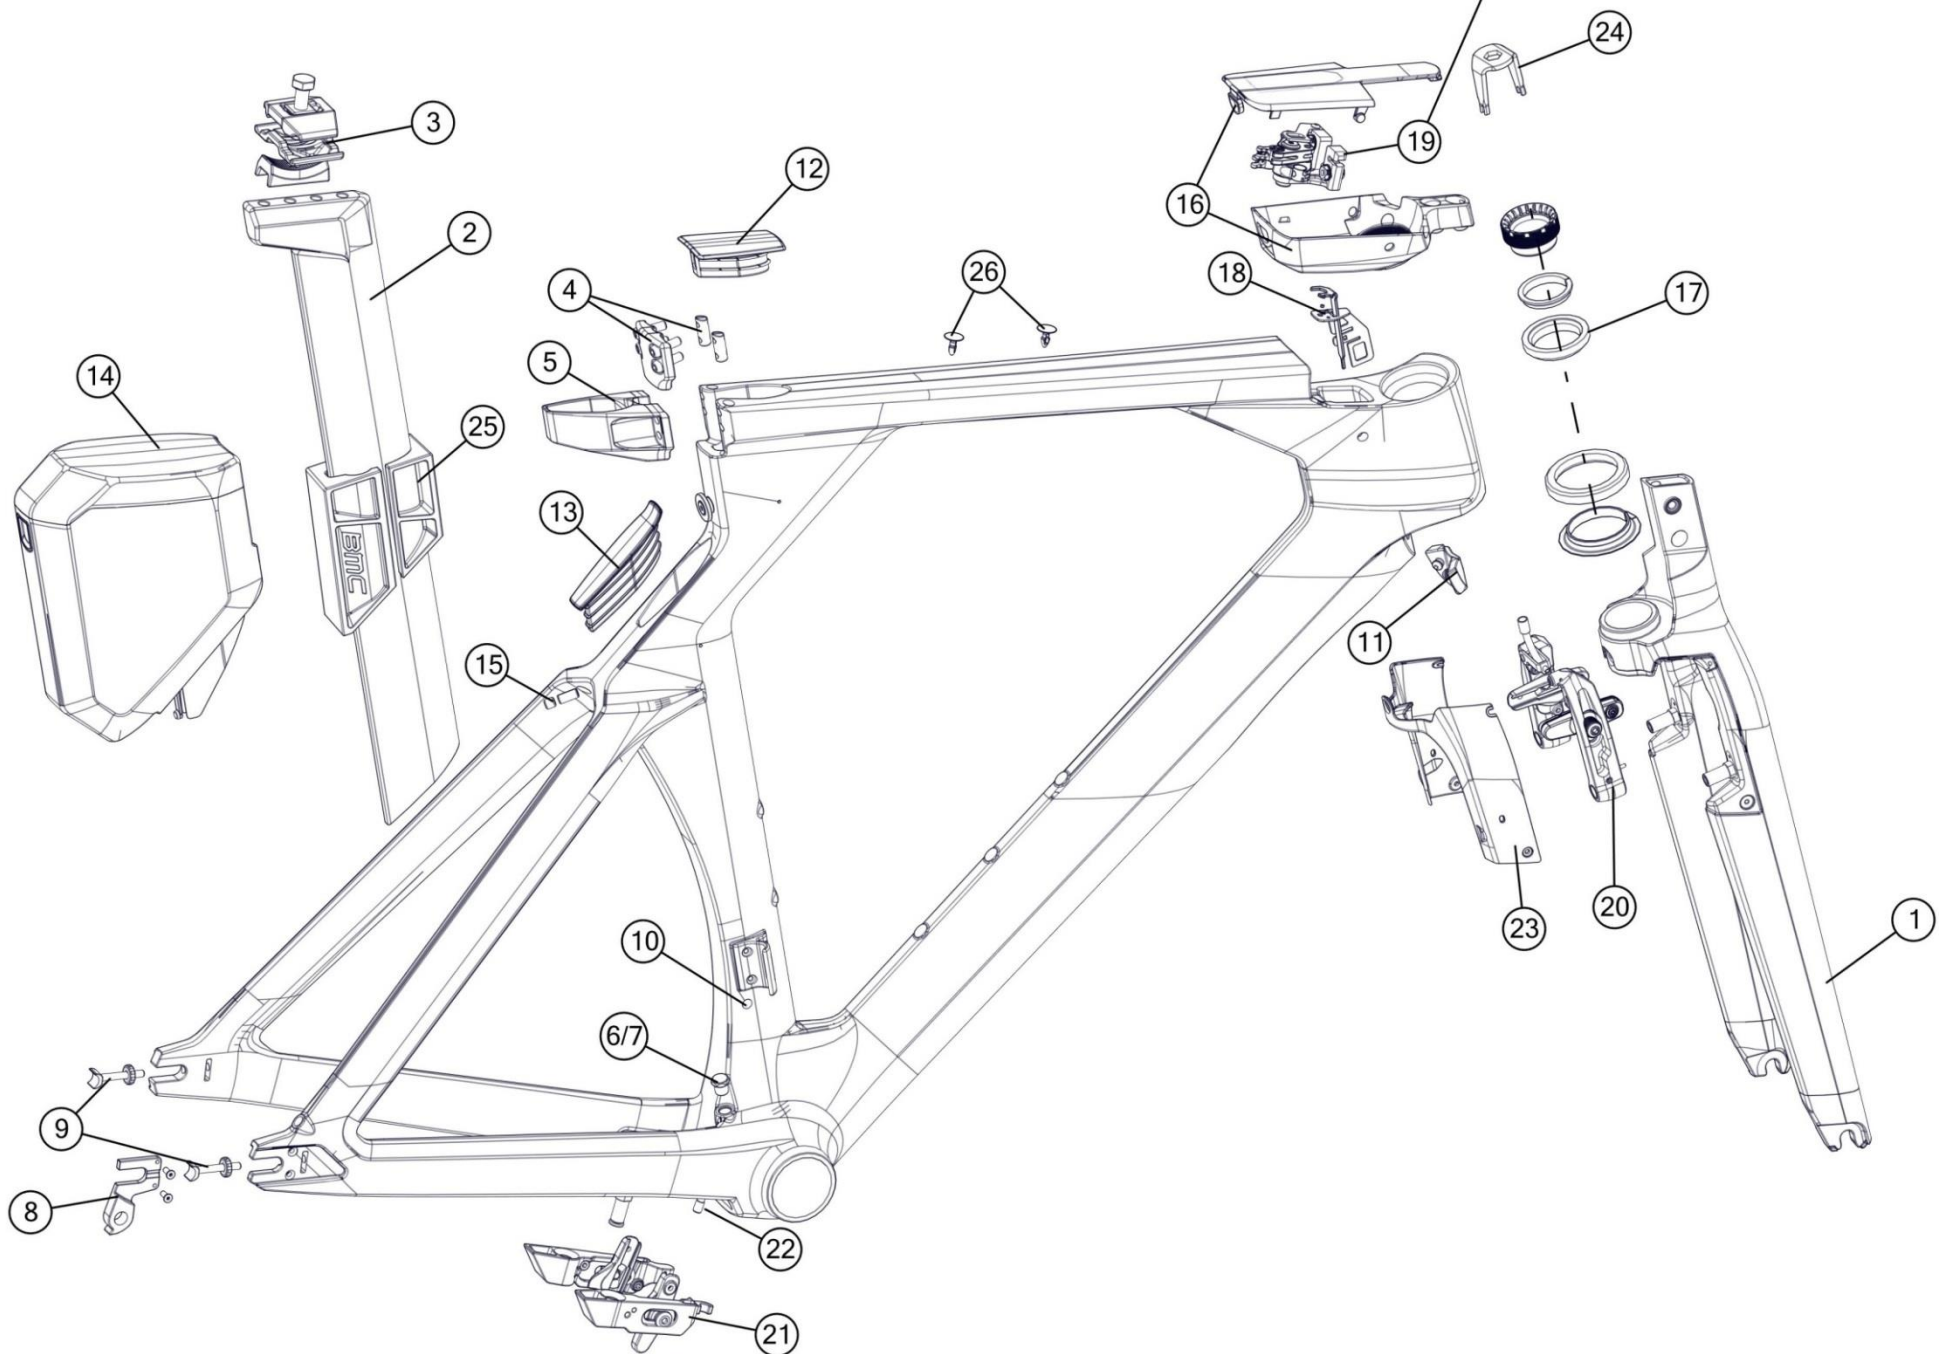

timemachine 01

Pos. N°	Part N°	Part Name	Description
1	301753007020	TM01 fork 10A, S	cbn blk blk
1	301753007021	TM01 fork 10A, M	cbn blk blk
1	301753007022	TM01 fork 10A, L	cbn blk blk
2	300811	TM01 Seatpost	
3	212482	Saddle clamp #1	black anodized
4	300656	TM01 SP Clamp, front	
5	300657	TM01 SP clamp, rear	
6	300835	TM01 FD Cable stopper	10 pcs/set
7	300836	TM01 FD Cable cover	10 pcs/set
8	210544	Dropout #36	
9	300837	TM01 Axle adjuster #1	
10	212492	Di2 plug kit #3	10 pcs/set
11	300838	TM01 Fork bumpers	10 pcs/set
12	300658	TM01 Seatpost cover, front	5 pcs/set
13	300659	TM01 Seatpost cover, rear	5 pcs/set
14	301172	timemachine 01/02 rear box	
14.1	301173	timemachine 01/02 rear box mount	
15	300840	TM01 SP Play Killer	
16	300841	TM01 Converter Box	
17	301643	TM01 Headset	
18	300843	TM01 Internal junction mount	incl. Multitool
19	300844	TM01 Converter Unit	
20	300818	TM01 Front brake	
21	300819	TM01 Rear brake	
22	210540	TM01 Brake stopper	
23	300845	TM01 Fork cover	
24	300846	TM01 Headset tool	
25	300847	TM01 Cutting tool	
26	300874	TM01 Top Tube Plug	
27	300875	TM01 Cable stopper	
28	300876	TM01 Converter Bushings	10 pcs/set
29	300959	TM01 Junction support	
-	301033	timemachine top tube fuel box