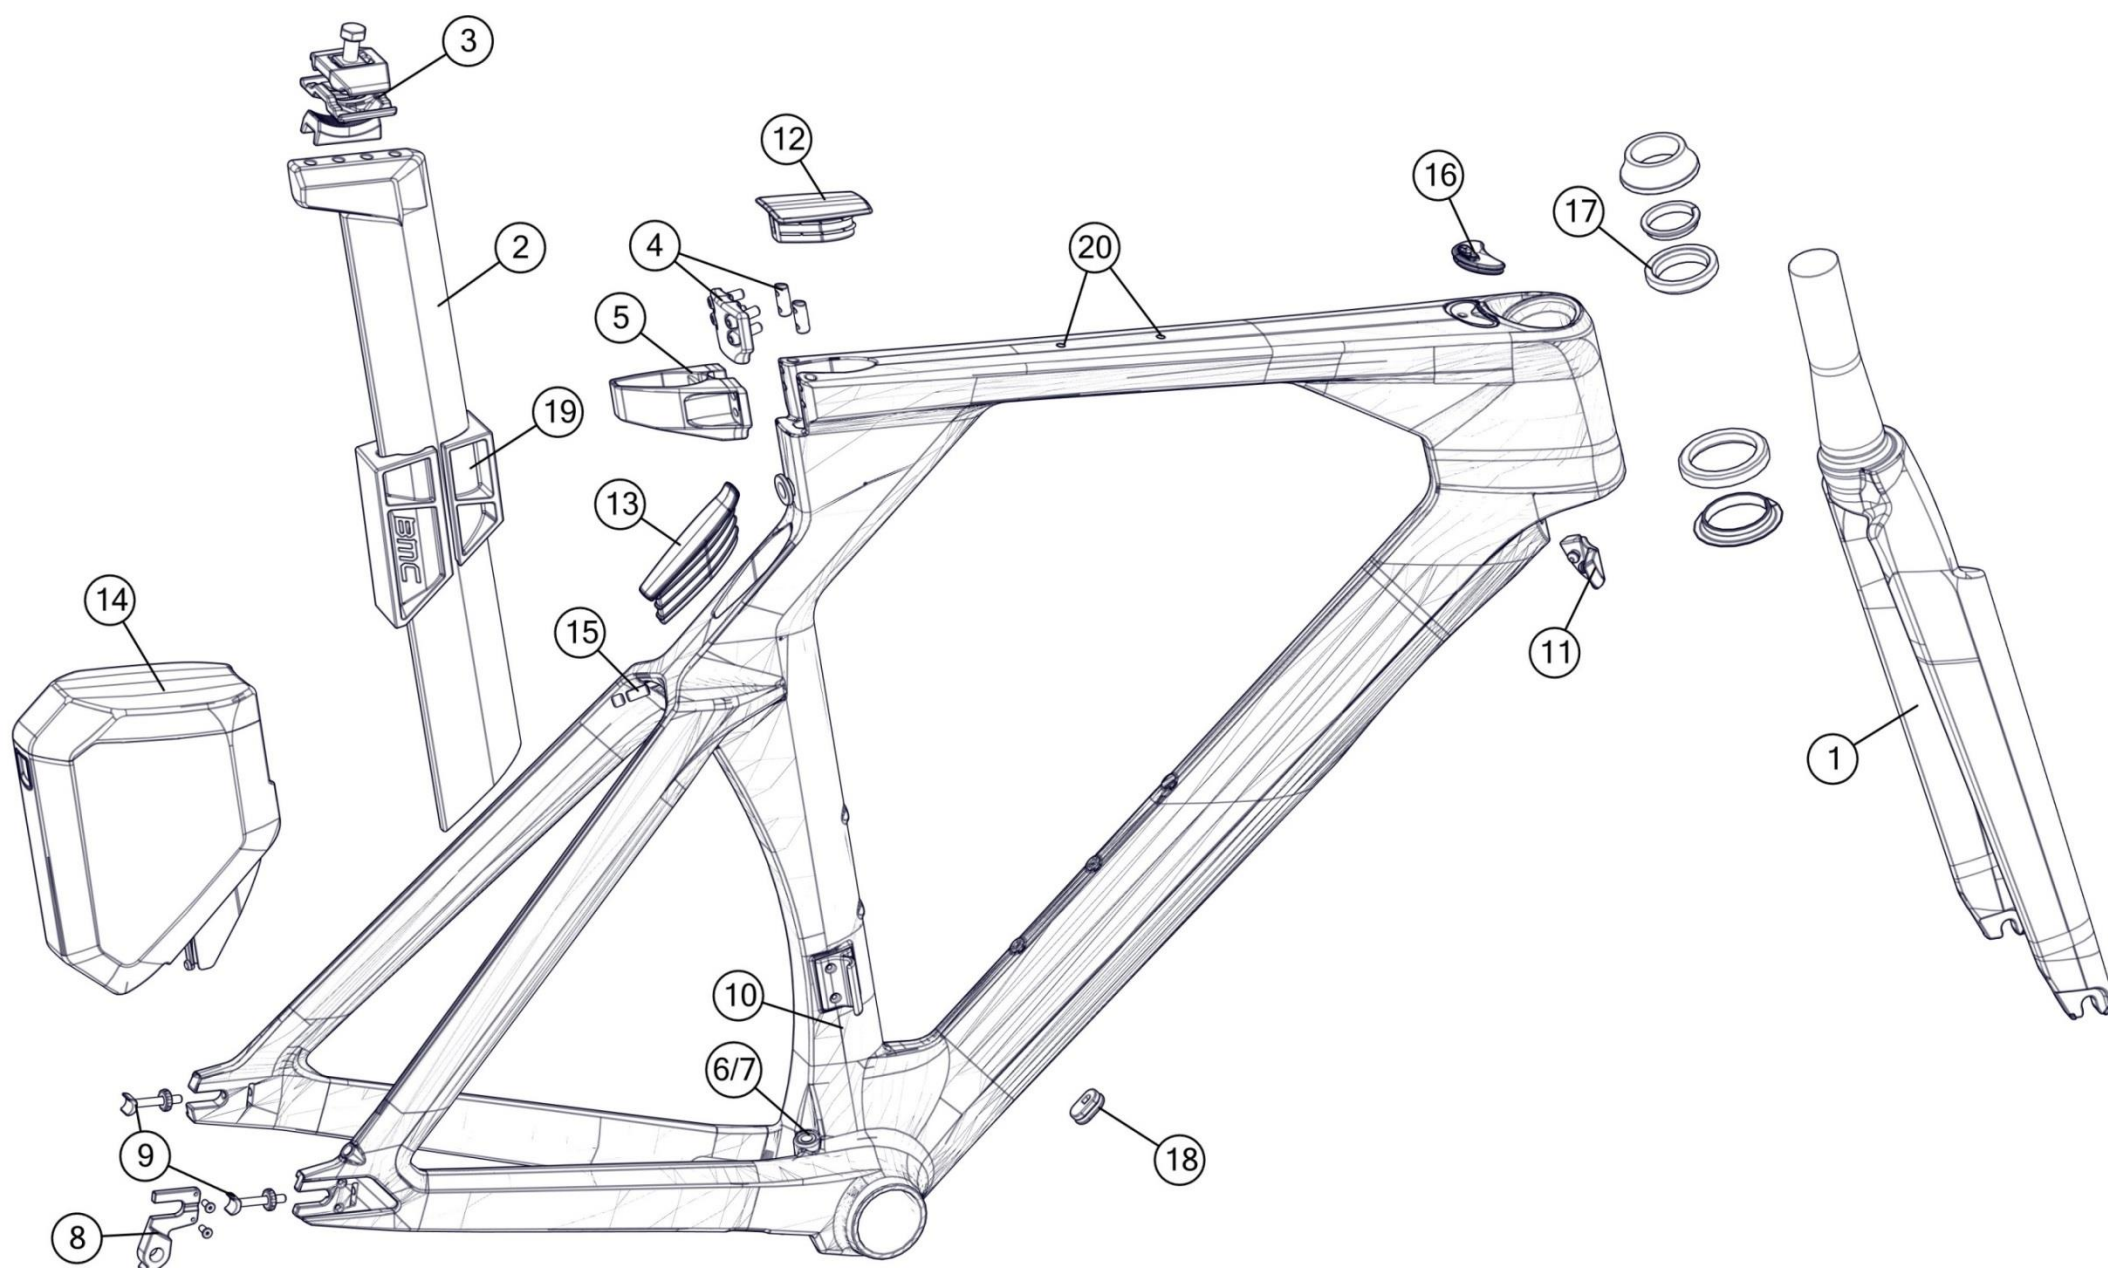

timemachine 02

Pos. N°	Part N°	Part Name	Description
1	300812004315	TM02 fork	all artworks
2	300811	TM01 Seatpost	
3	212482	Saddle clamp #1	black anodized
4	300656	TM01 SP Clamp, front	
5	300657	TM02 SP clamp, rear	
6	300835	TM01 FD Cable stopper	10 pcs/set
7	300836	TM01 FD Cable cover	10 pcs/set
8	210544	Dropout #36	
9	300837	TM01 Axle adjuster #1	
10	212492	Di2 plug kit #3	10 pcs/set
11	300838	TM01 Fork bumpers	10 pcs/set
12	300658	TM01 Seatpost cover, front	5 pcs/set
13	300659	TM01 Seatpost cover, rear	5 pcs/set
14	301172	timemachine 01/02 rear box	
14.1	301173	timemachine 01/02 rear box mount	
15	300840	TM01 SP Play Killer	
16	210549	Toptube cable entrance cover	
17	300960	TM02 Headset FSA 28-NO.42-ACB-3	
18	212551	Cable rubber plug	10 pcs/set
19	300847	TM01 Cutting tool	
20	300874	TM01 Top Tube Plug	10 pcs/set