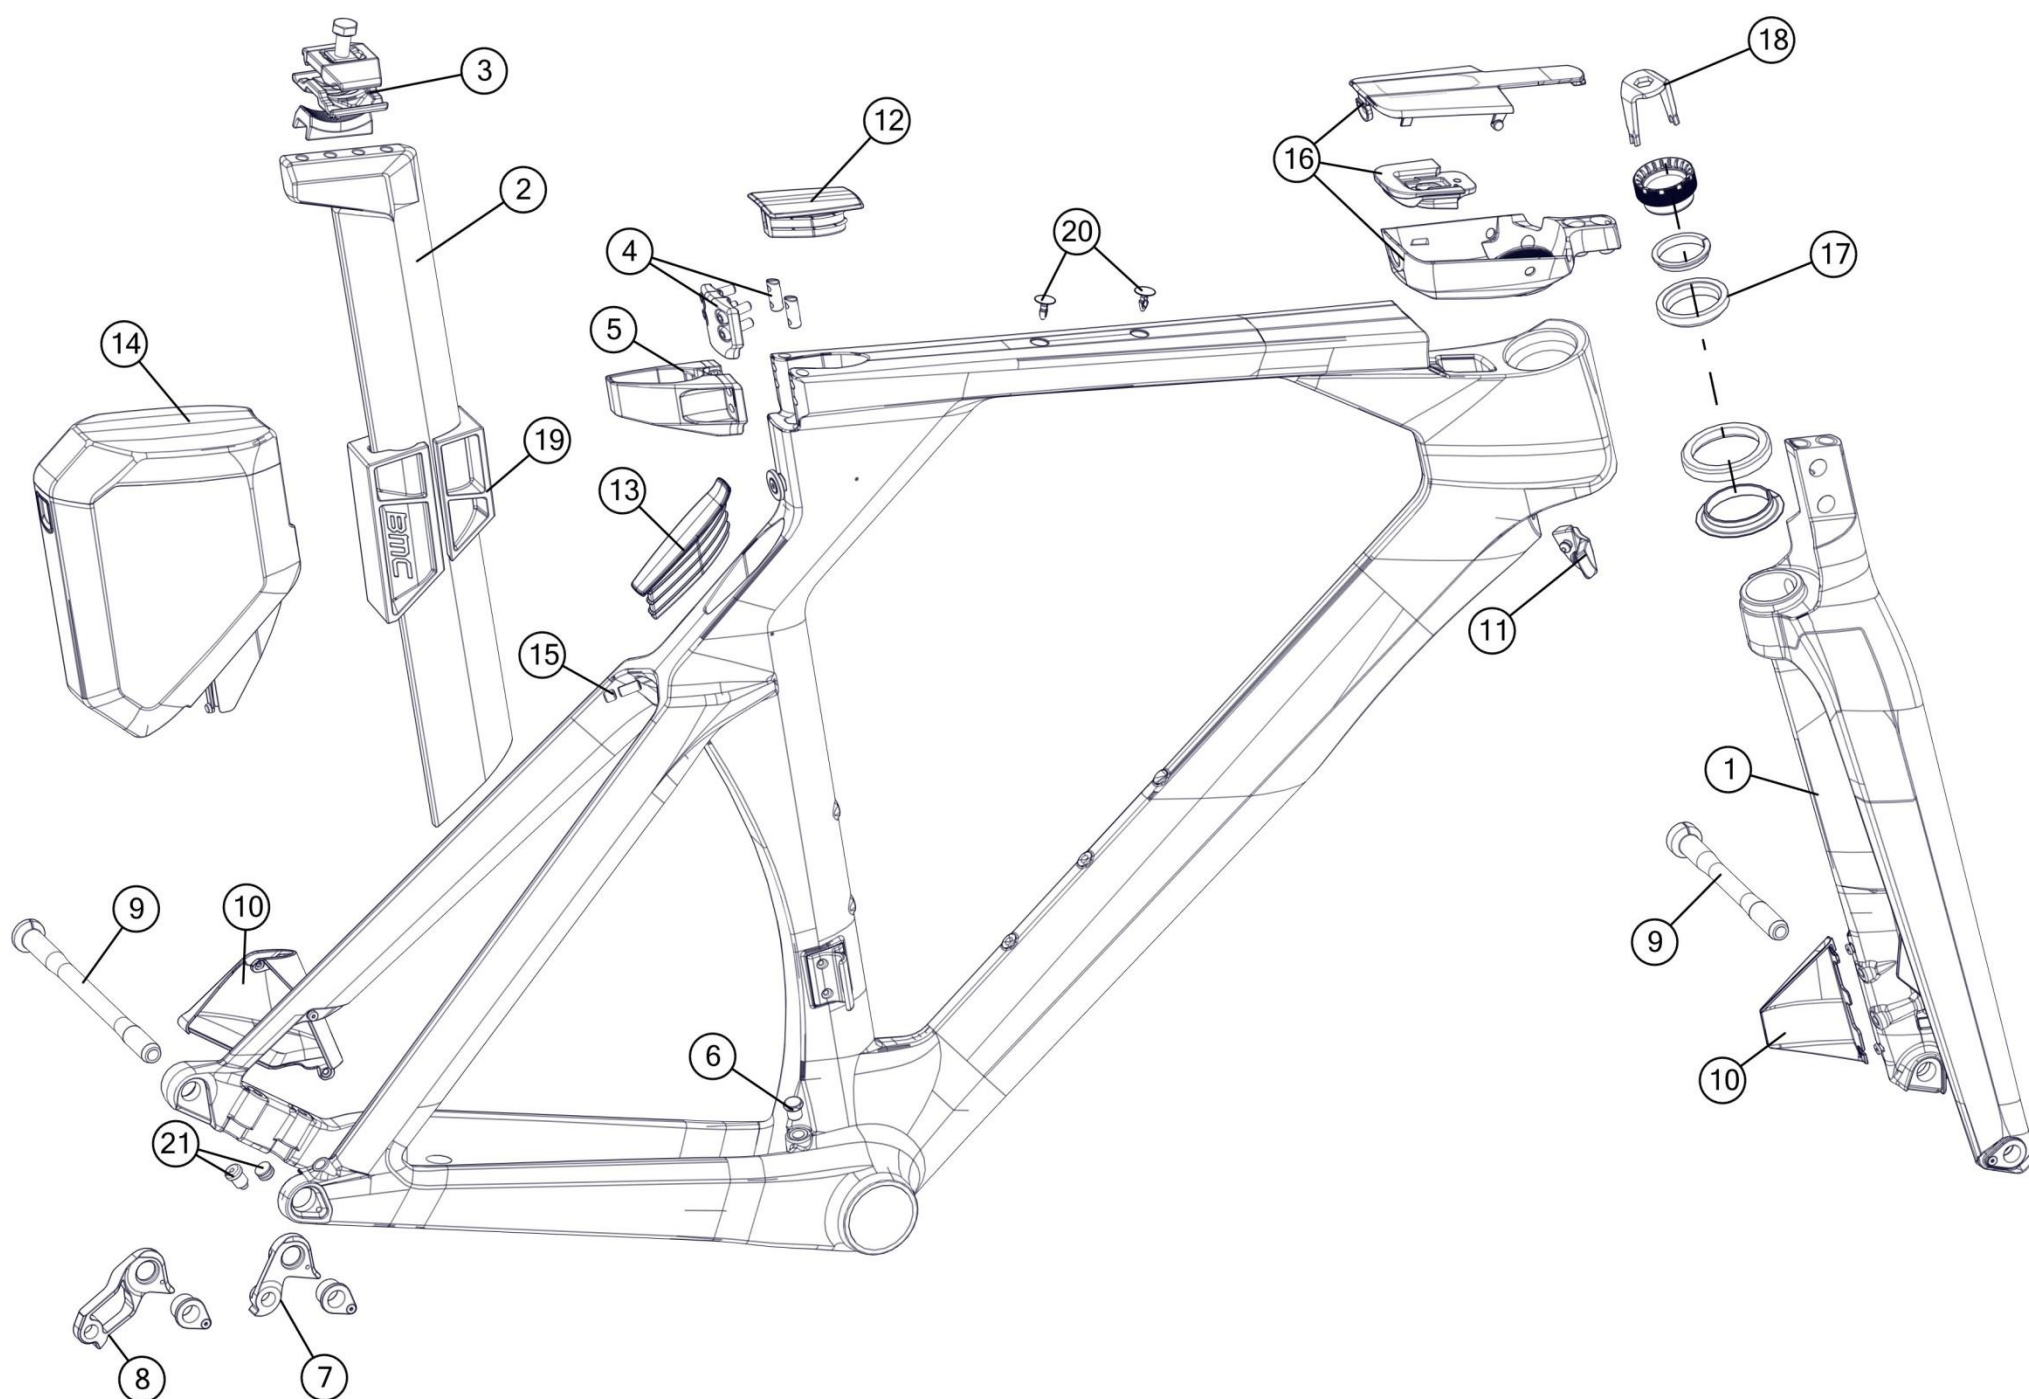

timemachine 01 Disc

Pos. N°	Part N°	Part Name	Description
1	301642006813	timemachine 01 Disc ONE fork, S	cbn blk blk
1	301642006814	timemachine 01 Disc ONE fork, M	cbn blk blk
1	301642006815	timemachine 01 Disc ONE fork, L	cbn blk blk
2	300811	TM01 Seatpost	
3	212482	Saddle clamp #1	black anodized
4	300656	TM01 SP Clamp, front	
5	300657	TM01 SP clamp, rear	
6	300836	TM01 FD Cable cover	10 pcs/set
7	301092	Dropout #58	Standard (Shimano/Sram)
7	302109	Dropout #70	12 speed (SRAM AXS)
8	301093	Dropout #59	Direct mount (Shimano only)
9	301628	Thru axle kit #1	front & rear axle, 12x1mm
10	301645	timemachine 01 Disc small parts	
11	300838	TM01 Fork bumpers	10 pcs/set
12	300658	TM01 Seatpost cover, front	5 pcs/set
13	300659	TM01 Seatpost cover, rear	5 pcs/set
14	301172	timemachine 01/02 rear box	
14.1	301173	timemachine 01/02 rear box mount	
15	300840	TM01 SP Play Killer	
16	301646	timemachine 01 Disc headset box	
17	301643	timemachine 01 Disc headset	
18	300846	TM01 Headset tool	
19	300847	TM01 Cutting tool	
20	300874	TM01 Top Tube Plug	
-	301033	timemachine top tube fuel box	
21	301765	timemachine 01 Disc cable exit plugs