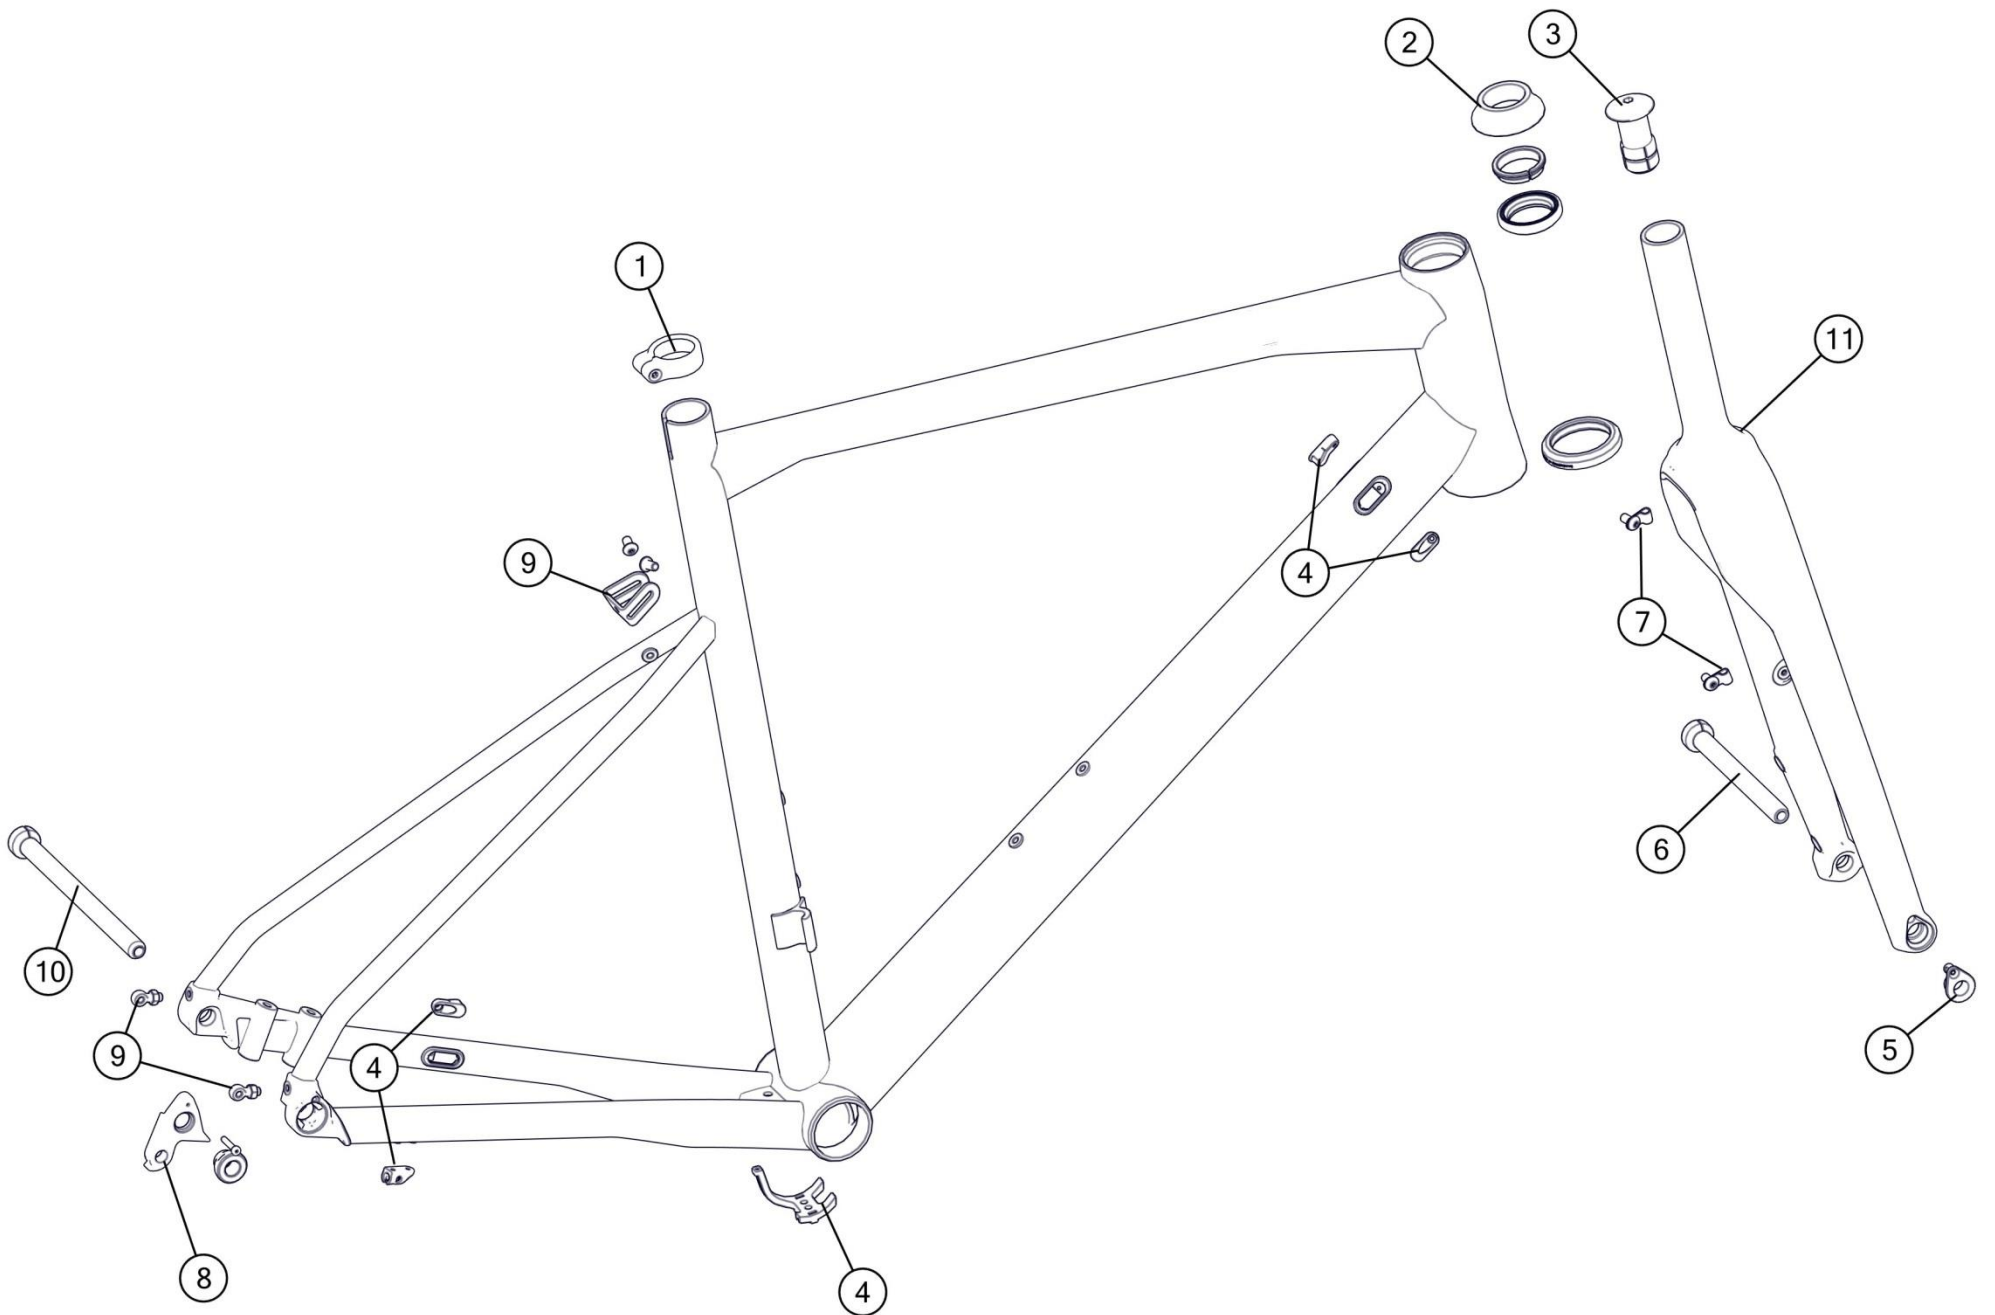

roadmachine X

Pos. N°	Part N°	Part Name	Description
1	300655	Seatpost clamp #20	Black anodised
2	300649	Headset FSA No. 42 / ACB w/out Crown race	Black
3	300683	Expander #5	
4	300681	Cable guide #17	
5	300714	Fork dropout #1	Black anodised
6	301694	Thru axle kit #3	front & rear axle, 12x1mm
7	300686	Front brake cable guide	Black
8	300679	Dropout #53	Black anodised
9	300680	Fender mount RM03	Steel
10	301648	roadmachine X fork	blk gry gry