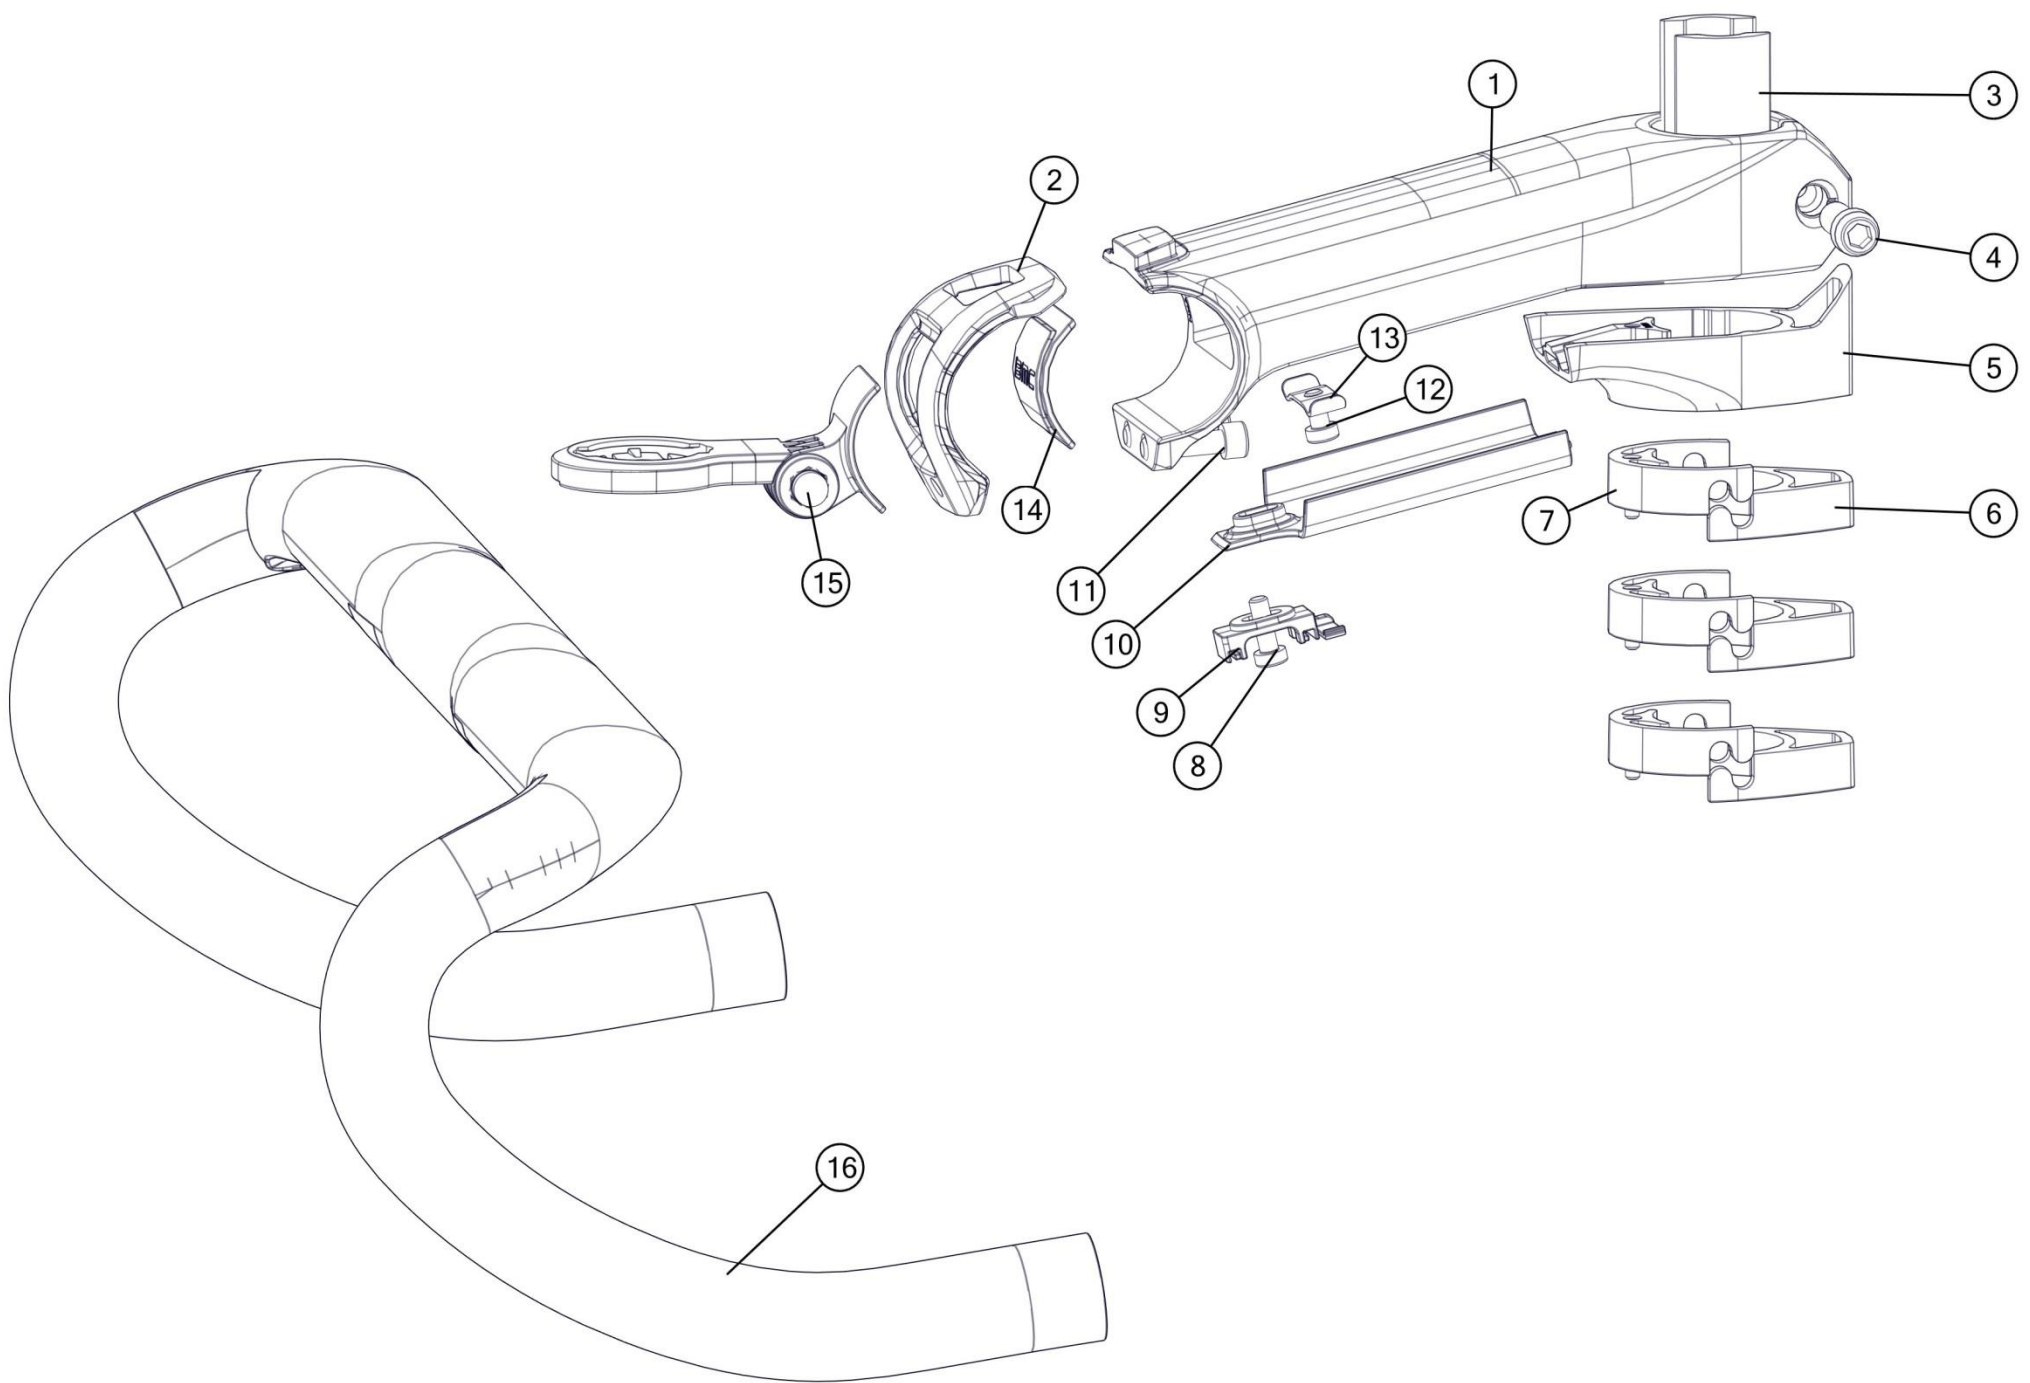

ICS Stem & Handlebar

Pos. N°	Part N°	Part Name	Description	Angle	Drop	Reach
1 to 14	300881	Stem ICS01, 90mm	Sandblasted / black anodized	-12.5°		
1 to 14	300882	Stem ICS01, 100mm	Sandblasted / black anodized	-12.5°		
1 to 14	300883	Stem ICS01, 110mm	Sandblasted / black anodized	-12.5°		
1 to 14	300884	Stem ICS01, 120mm	Sandblasted / black anodized	-12.5°		
1 to 14	300885	Stem ICS01, 130mm	Sandblasted / black anodized			
3 - 13	301651	ICS Stem part kit	Including all covers (#10)			
14, 15	301652	ICS Stem Faceplate/ Garmin/ Go Pro mount	Not suited for devices over 100g!			
5/ 6+7 (3 pair)	301281	ICS01 stem PA spacer kit				
16	301707006919	Handlebar RCB01	400mm, stealth		117mm	66mm
16	301707006920	Handlebar RCB01	420mm, stealth, ca. 193g		117mm	66mm
16	301707006921	Handlebar RCB01	440mm, stealth		117mm	66mm
-	302189	ICS01 Garmin Mount Long Alloy