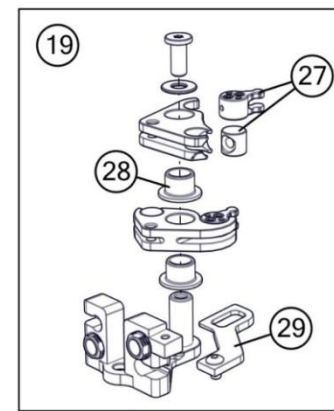

timemachine 01

Pos. N°	Part N°	Part Name	Description
1	301753007020	TM01 fork 10A, S	cbn blk blk
1	301753007021	TM01 fork 10A, M	cbn blk blk
1	301753007022	TM01 fork 10A, L	cbn blk blk
2	300811	TM01 Seatpost	
3	212482	Saddle clamp #1	black anodized
4	300656	TM01 SP Clamp, front	
5	300657	TM01 SP clamp, rear	
6	300835	TM01 FD Cable stopper	10 pcs/set
7	300836	TM01 FD Cable cover	10 pcs/set
8	210544	Dropout #36	
9	300837	TM01 Axle adjuster #1	
10	212492	Di2 plug kit #3	10 pcs/set
11	300838	TM01 Fork bumpers	10 pcs/set
12	300658	TM01 Seatpost cover, front	5 pcs/set
13	300659	TM01 Seatpost cover, rear	5 pcs/set
14	301172	timemachine 01/02 rear box	
14.1	301173	timemachine 01/02 rear box mount	
15	300840	TM01 SP Play Killer	
16	300841	TM01 Converter Box	
17	301643	TM01 Headset	
18	300843	TM01 Internal junction mount	incl. Multitool
19	300844	TM01 Converter Unit	
20	300818	TM01 Front brake	
21	300819	TM01 Rear brake	
22	210540	TM01 Brake stopper	
23	300845	TM01 Fork cover	
24	300846	TM01 Headset tool	
25	300847	TM01 Cutting tool	
26	300874	TM01 Top Tube Plug	
27	300875	TM01 Cable stopper	
28	300876	TM01 Converter Bushings	10 pcs/set
29	300959	TM01 Junction support	
-	301033	timemachine top tube fuel box