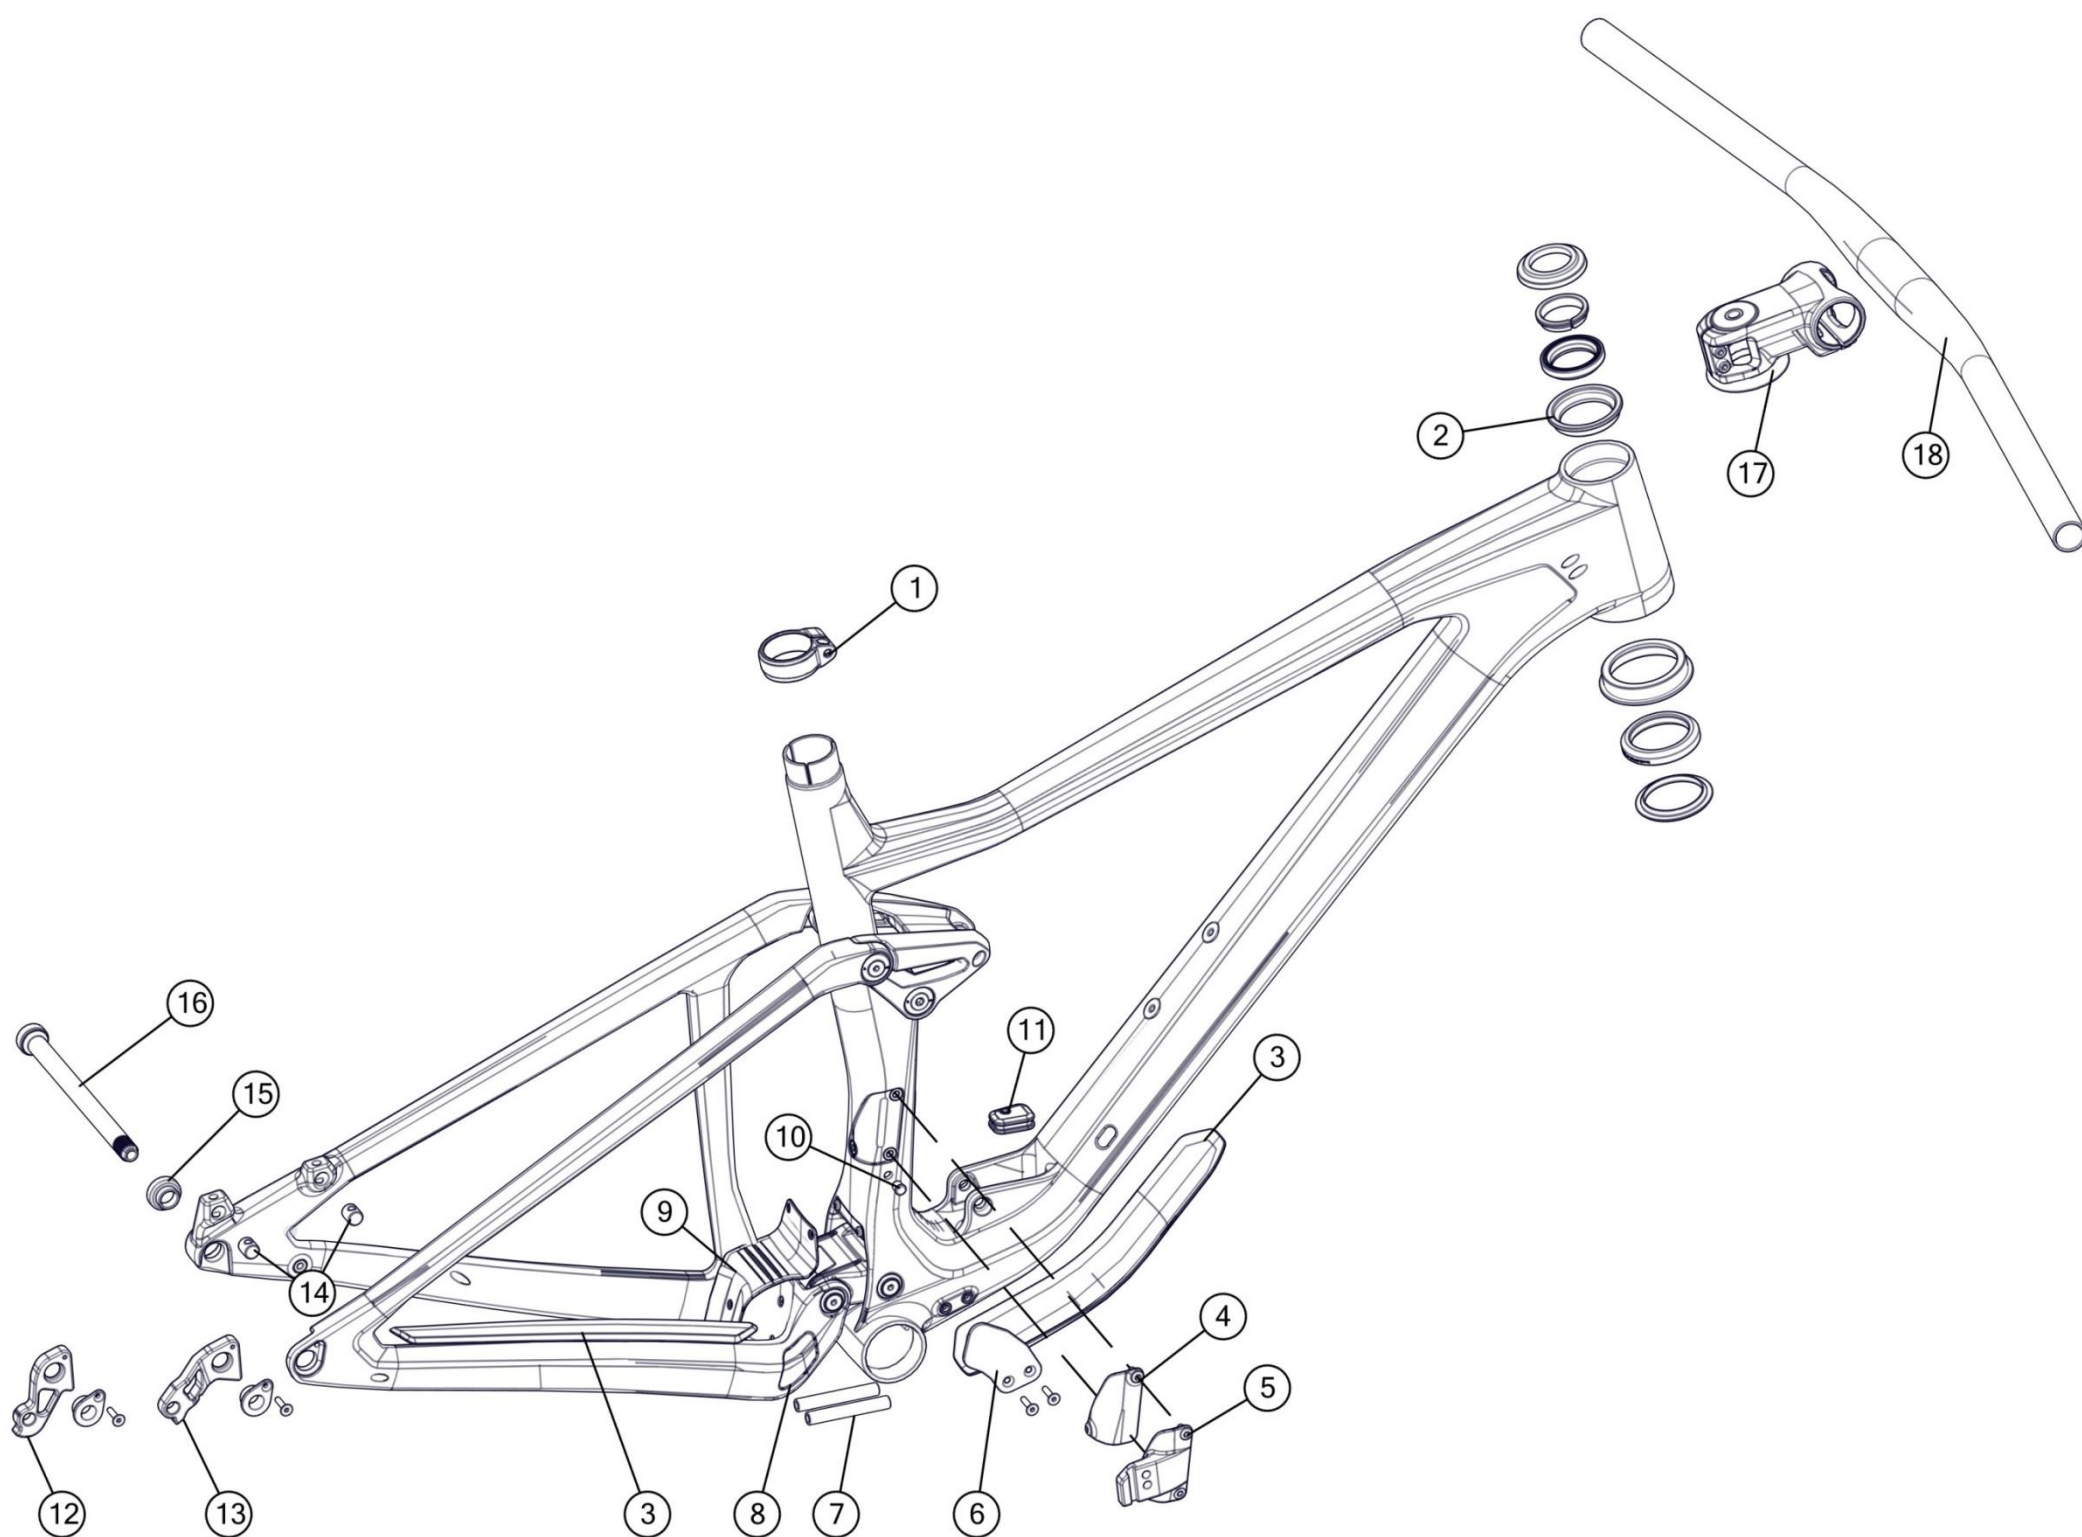

agonist 01

Pos. N°	Part N°	Part Name	Description
1	207460	Raceclamp	Sandblasted black anodized
2	300467	Headset A45AC1	
3	301199	speedfox agonist C/S and D/T protection	
4	301195	speedfox/ agonist FD Cover	
5	301194	speedfox/ agonist FD Hanger	
6	221315	Chaincatcher SF01/02 29	
7	301204	Cable Guide Tubes	10 pcs/set
8	301200	speedfox01 agonist01 650b & 29" Anti chainsuck plate	
9	301196	Lowerlink Protection	
10	213693	Di2 plug kit # 2	10 pcs/set
11	301203	Shock Remote Rubber Seal	5 pcs/set
12	301701	Dropout #65	Standard (Shimano/Sram)
13	301702	Dropout #66	Direct mount (Shimano only)
14	215670	post mount bolt Ø10x11.6mm, silver	
15	301193	speedfox 01/ agonist 01 Dropout Bushing Kit	10 pcs/set
16	301696	Thru axle kit #5	Black, M12x1mm
17	301713006925	Stem MSM01	50mm
17	301713006926	Stem MSM01	60mm
17	301713006927	Stem MSM01	70mm
18	301714	Handlebar MFB01	750mm