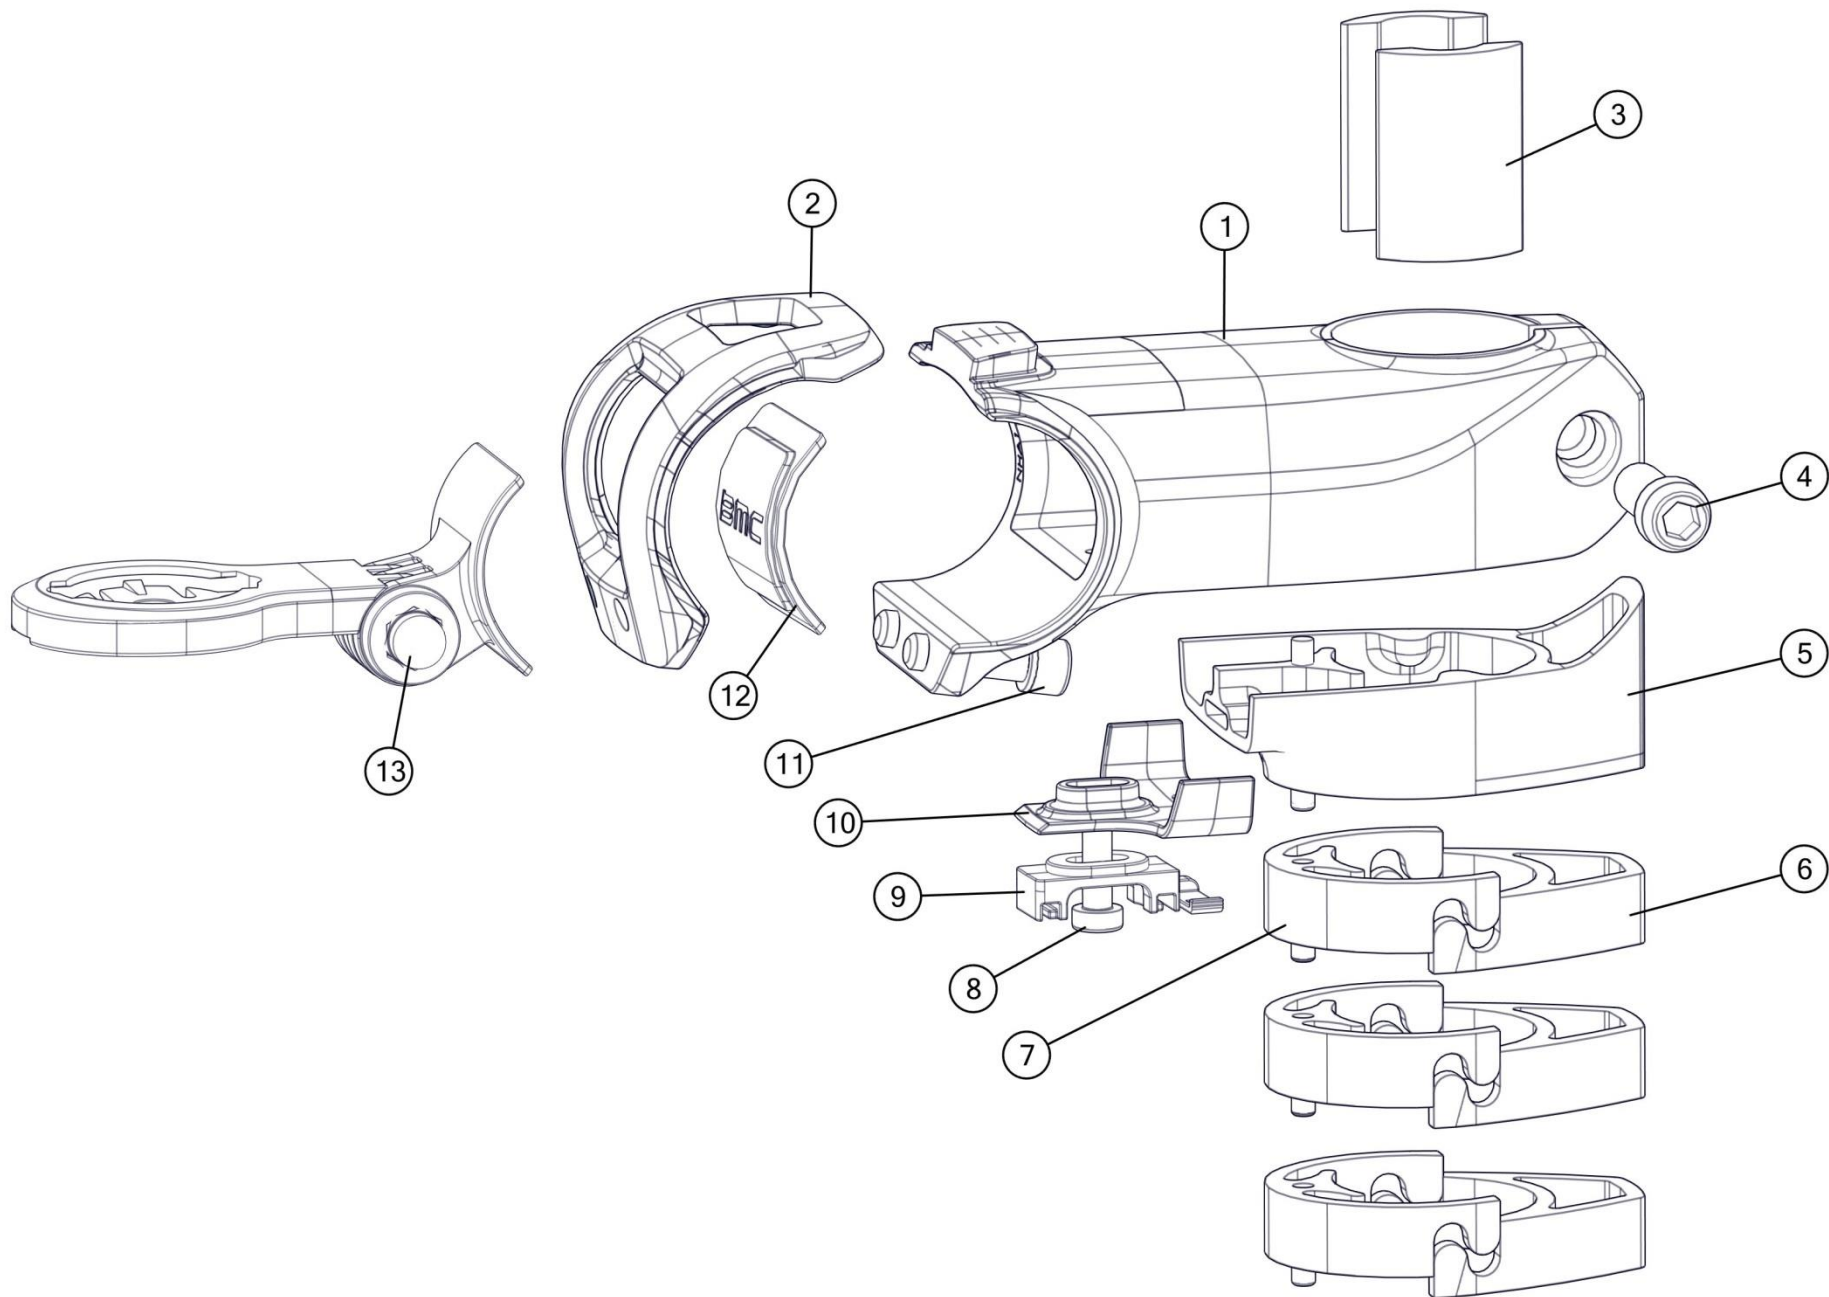

# ICS stem 0°

Pos. N°	Part N°	Part Name	Description
1 - 11	302083008110	Stem ICS 0° Stem ICS 0° 55mm	
1 - 11	302083008109	Stem ICS 0° Stem ICS 0° 70mm	
1 - 11	302083008111	Stem ICS 0° Stem ICS 0° 80mm	
1 - 11	302083008112	Stem ICS 0° Stem ICS 0° 90mm	
1 - 11	302083008108	Stem ICS 0° Stem ICS 0° 100mm	
3 - 11	302100	Stem ICS 0° part kit	Including all covers (#10) Not suited for devices over 100g!
12,13	301652	ICS Stem Faceplate/ Garmin/ Go Pro mount	
-	302189	ICS01 Garmin Mount Long Alloy	