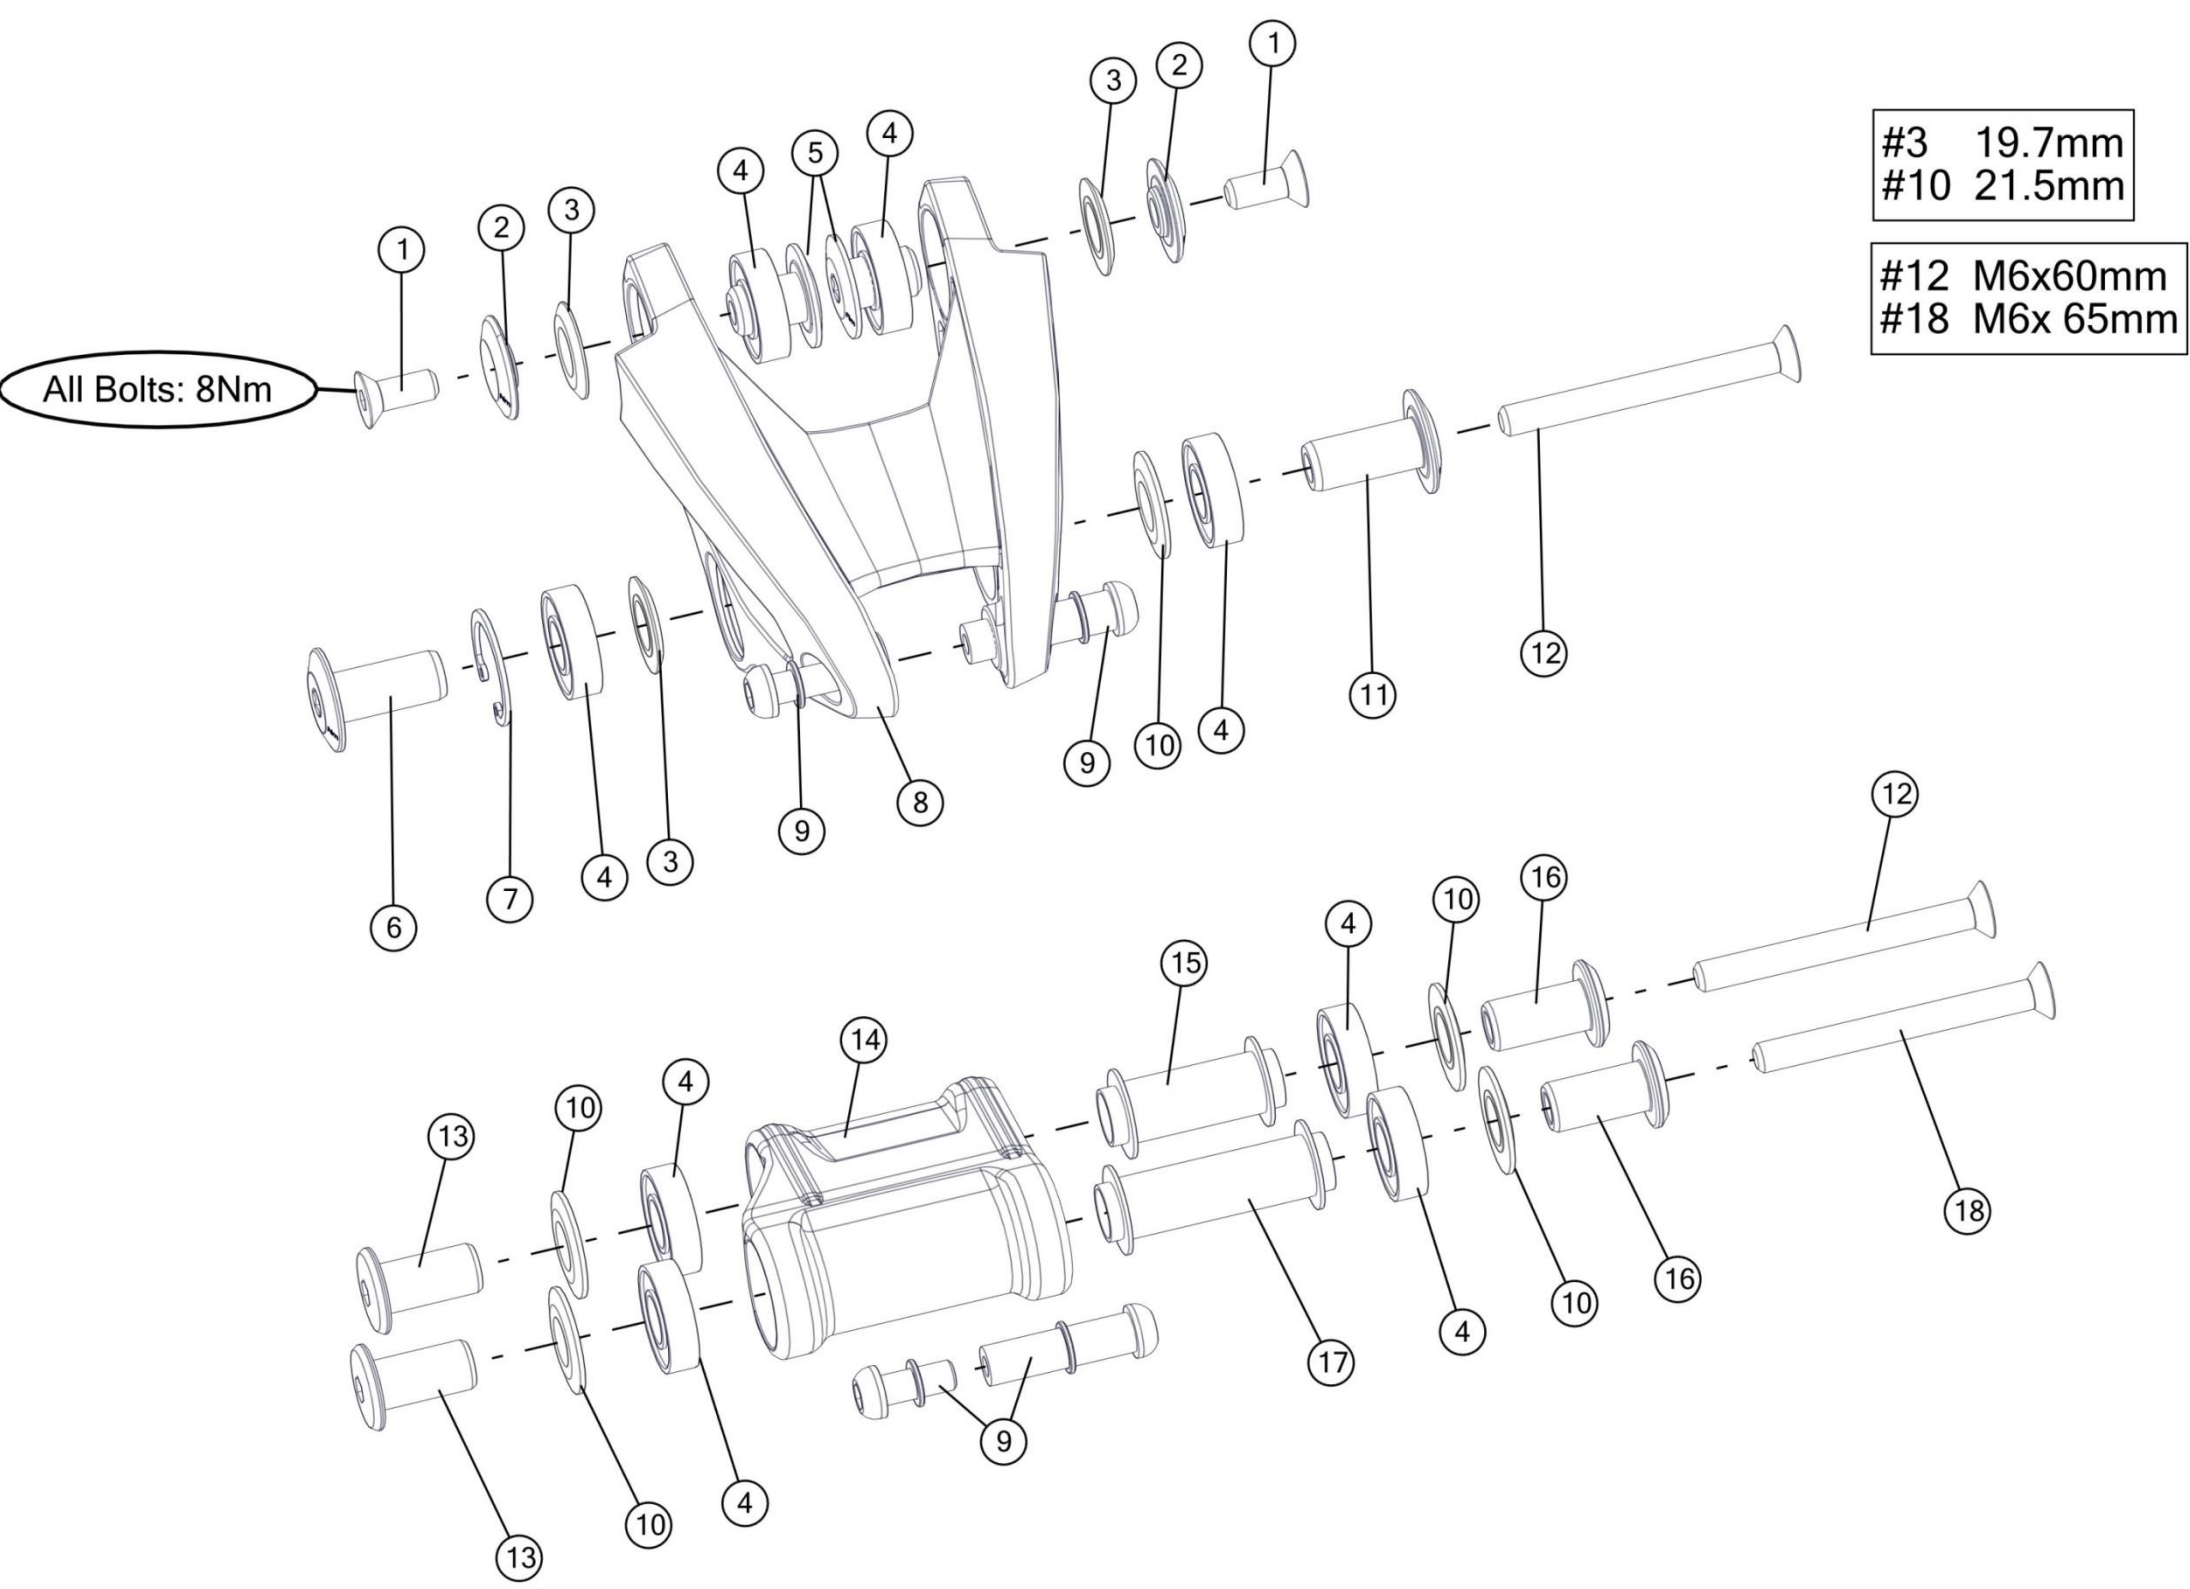

speedfox/ agonist suspension parts

Pos. N°	Part N°	Part Name	Description
8	301191	speedfox agonist Rockerarm	Sandblasted black anodized
14	301192	speedfox agonist Lowerlink	
1-7/10-13/15-18	301206	Bolt kit #24	
3/4/10	301207	Bearing Kit #2	
9	208505	Rear shock bolt set # 1	
	300490	MTT-APS Toolkit