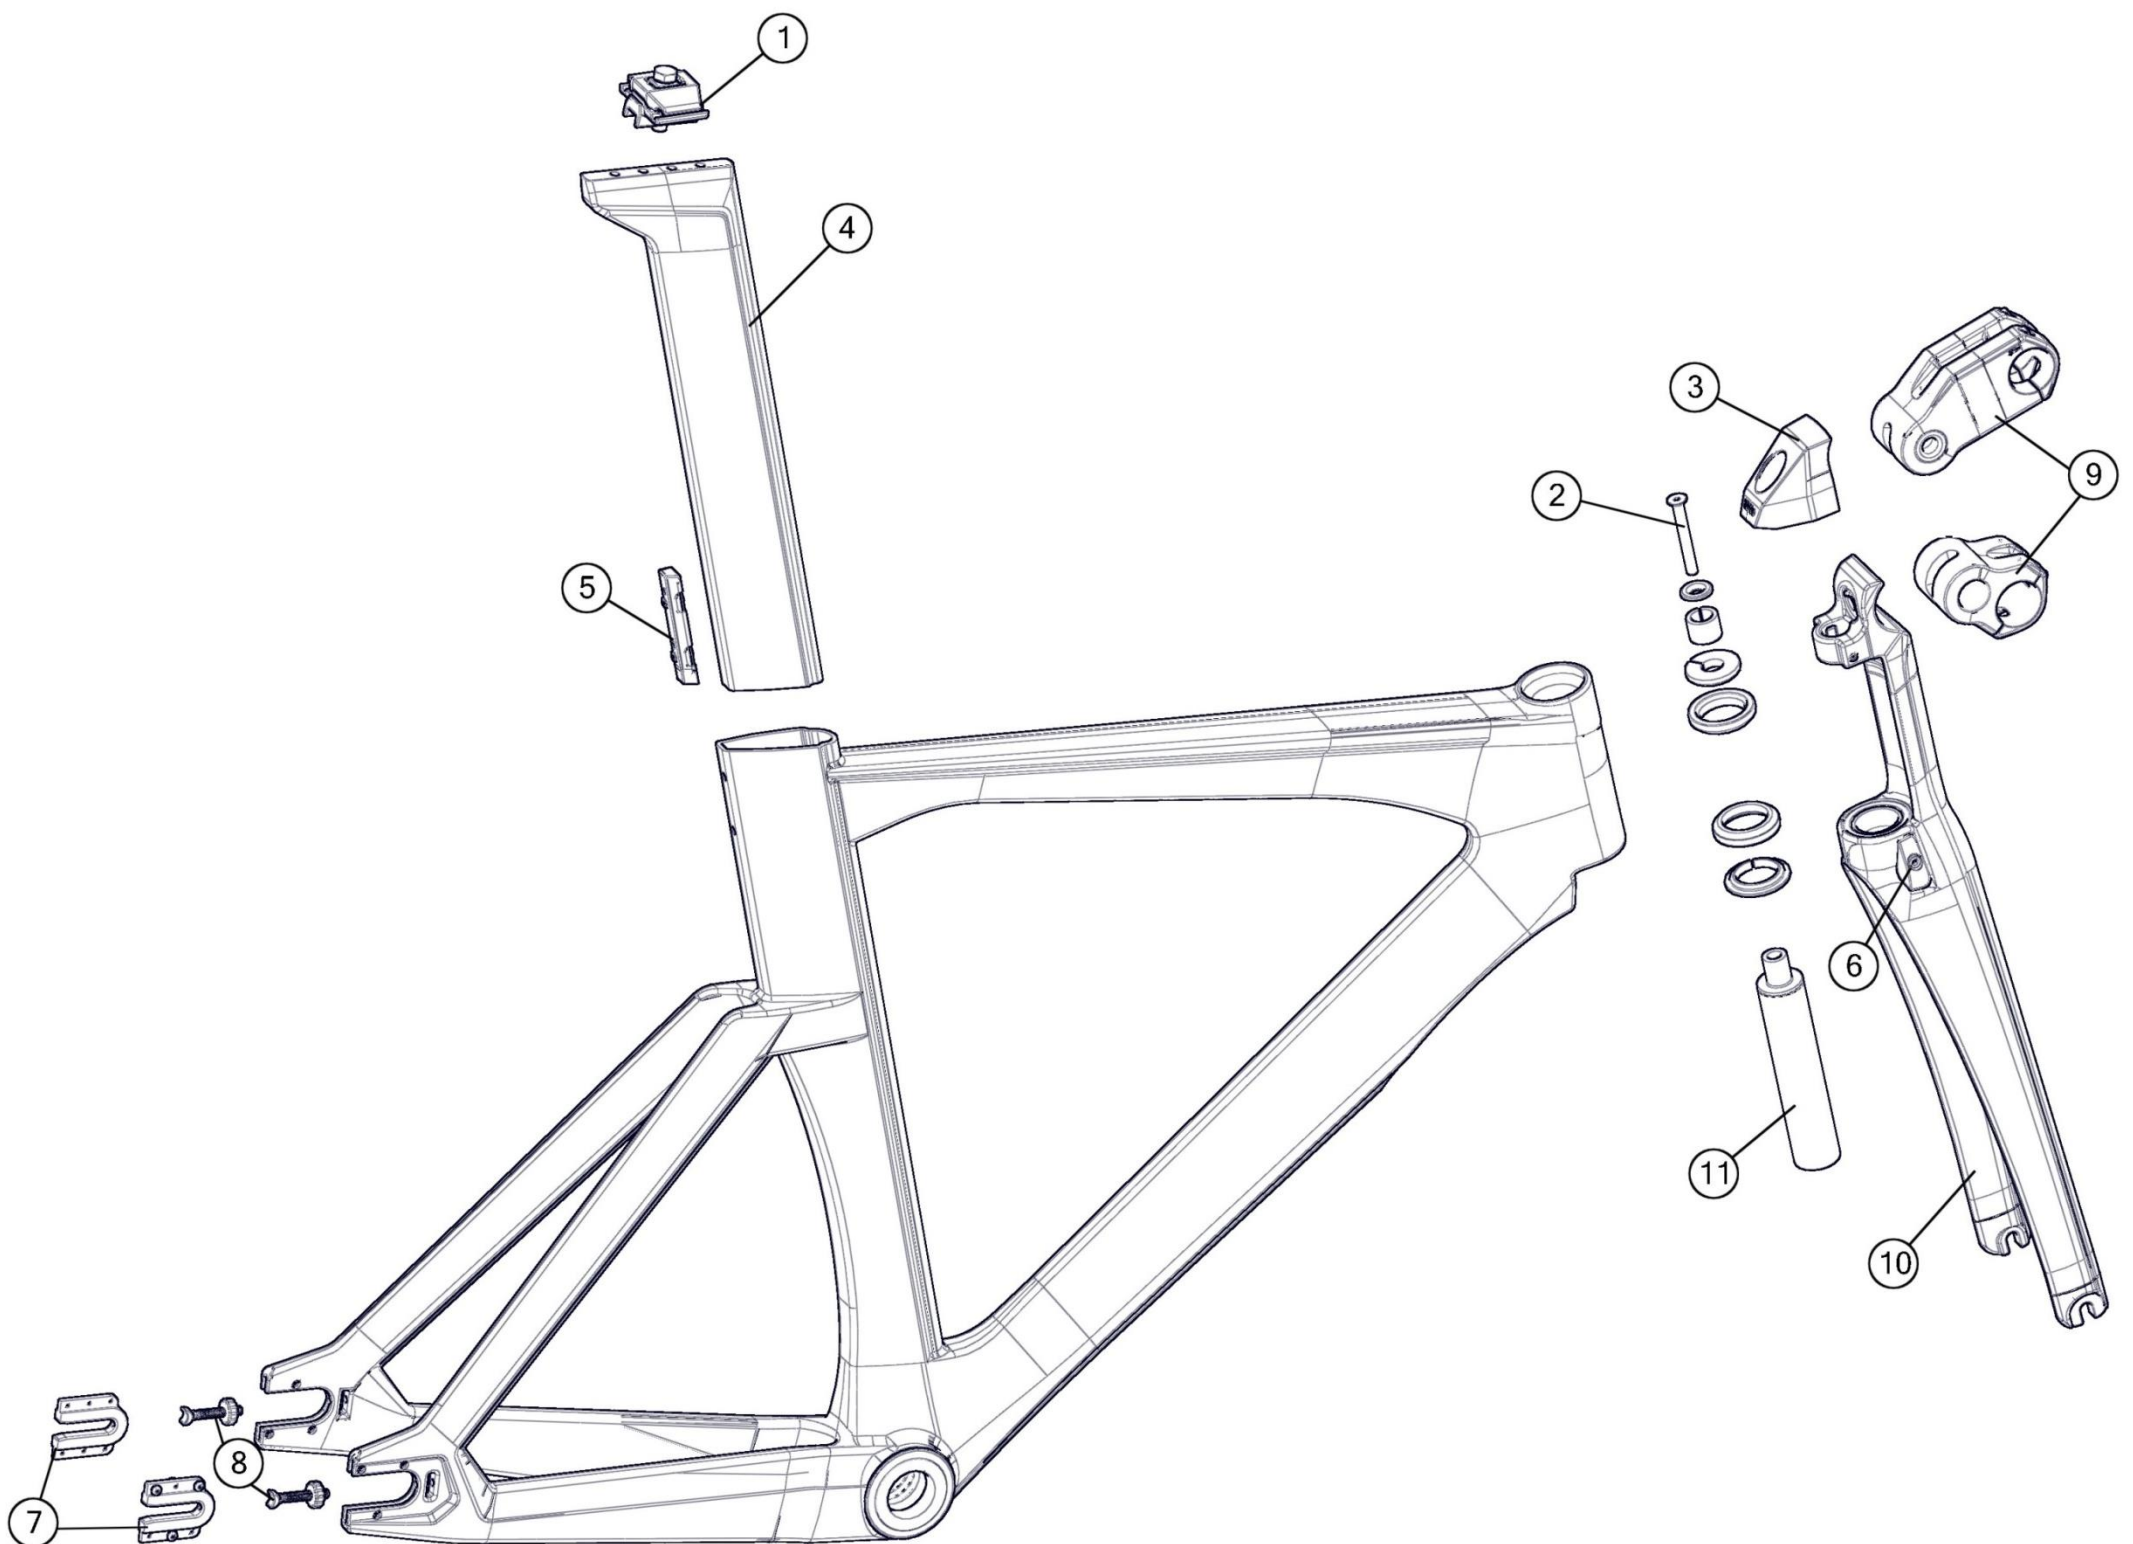

trackmachine TR01

Pos. N°	Part N°	Part Name	Description
1	212482	saddle clamp # 1	Black anodized
2	213709	Headset TM01	Black
3	219147	TR01 stem cover	Black
4	219148	TR01 seatpost	Black
5	219149	Seatpost clamp # 13	Black
6	219153	TR01 fork bumpers	Black
7	219154	Dropout # 46	Silver
8	219155	Axle adjuster # 3	Black
9	219156	TR01 stem kit	Sandblasted black anodized
10	219144	TR01 fork, small	Black
10	219145	TR01 fork, medium	Black
10	219146	TR01 fork, large	Black
11	219150	TR01 steerer tube, small	Black
11	219151	TR01 steerer tube, medium	Black
11	219152	TR01 steerer tube, large	Black