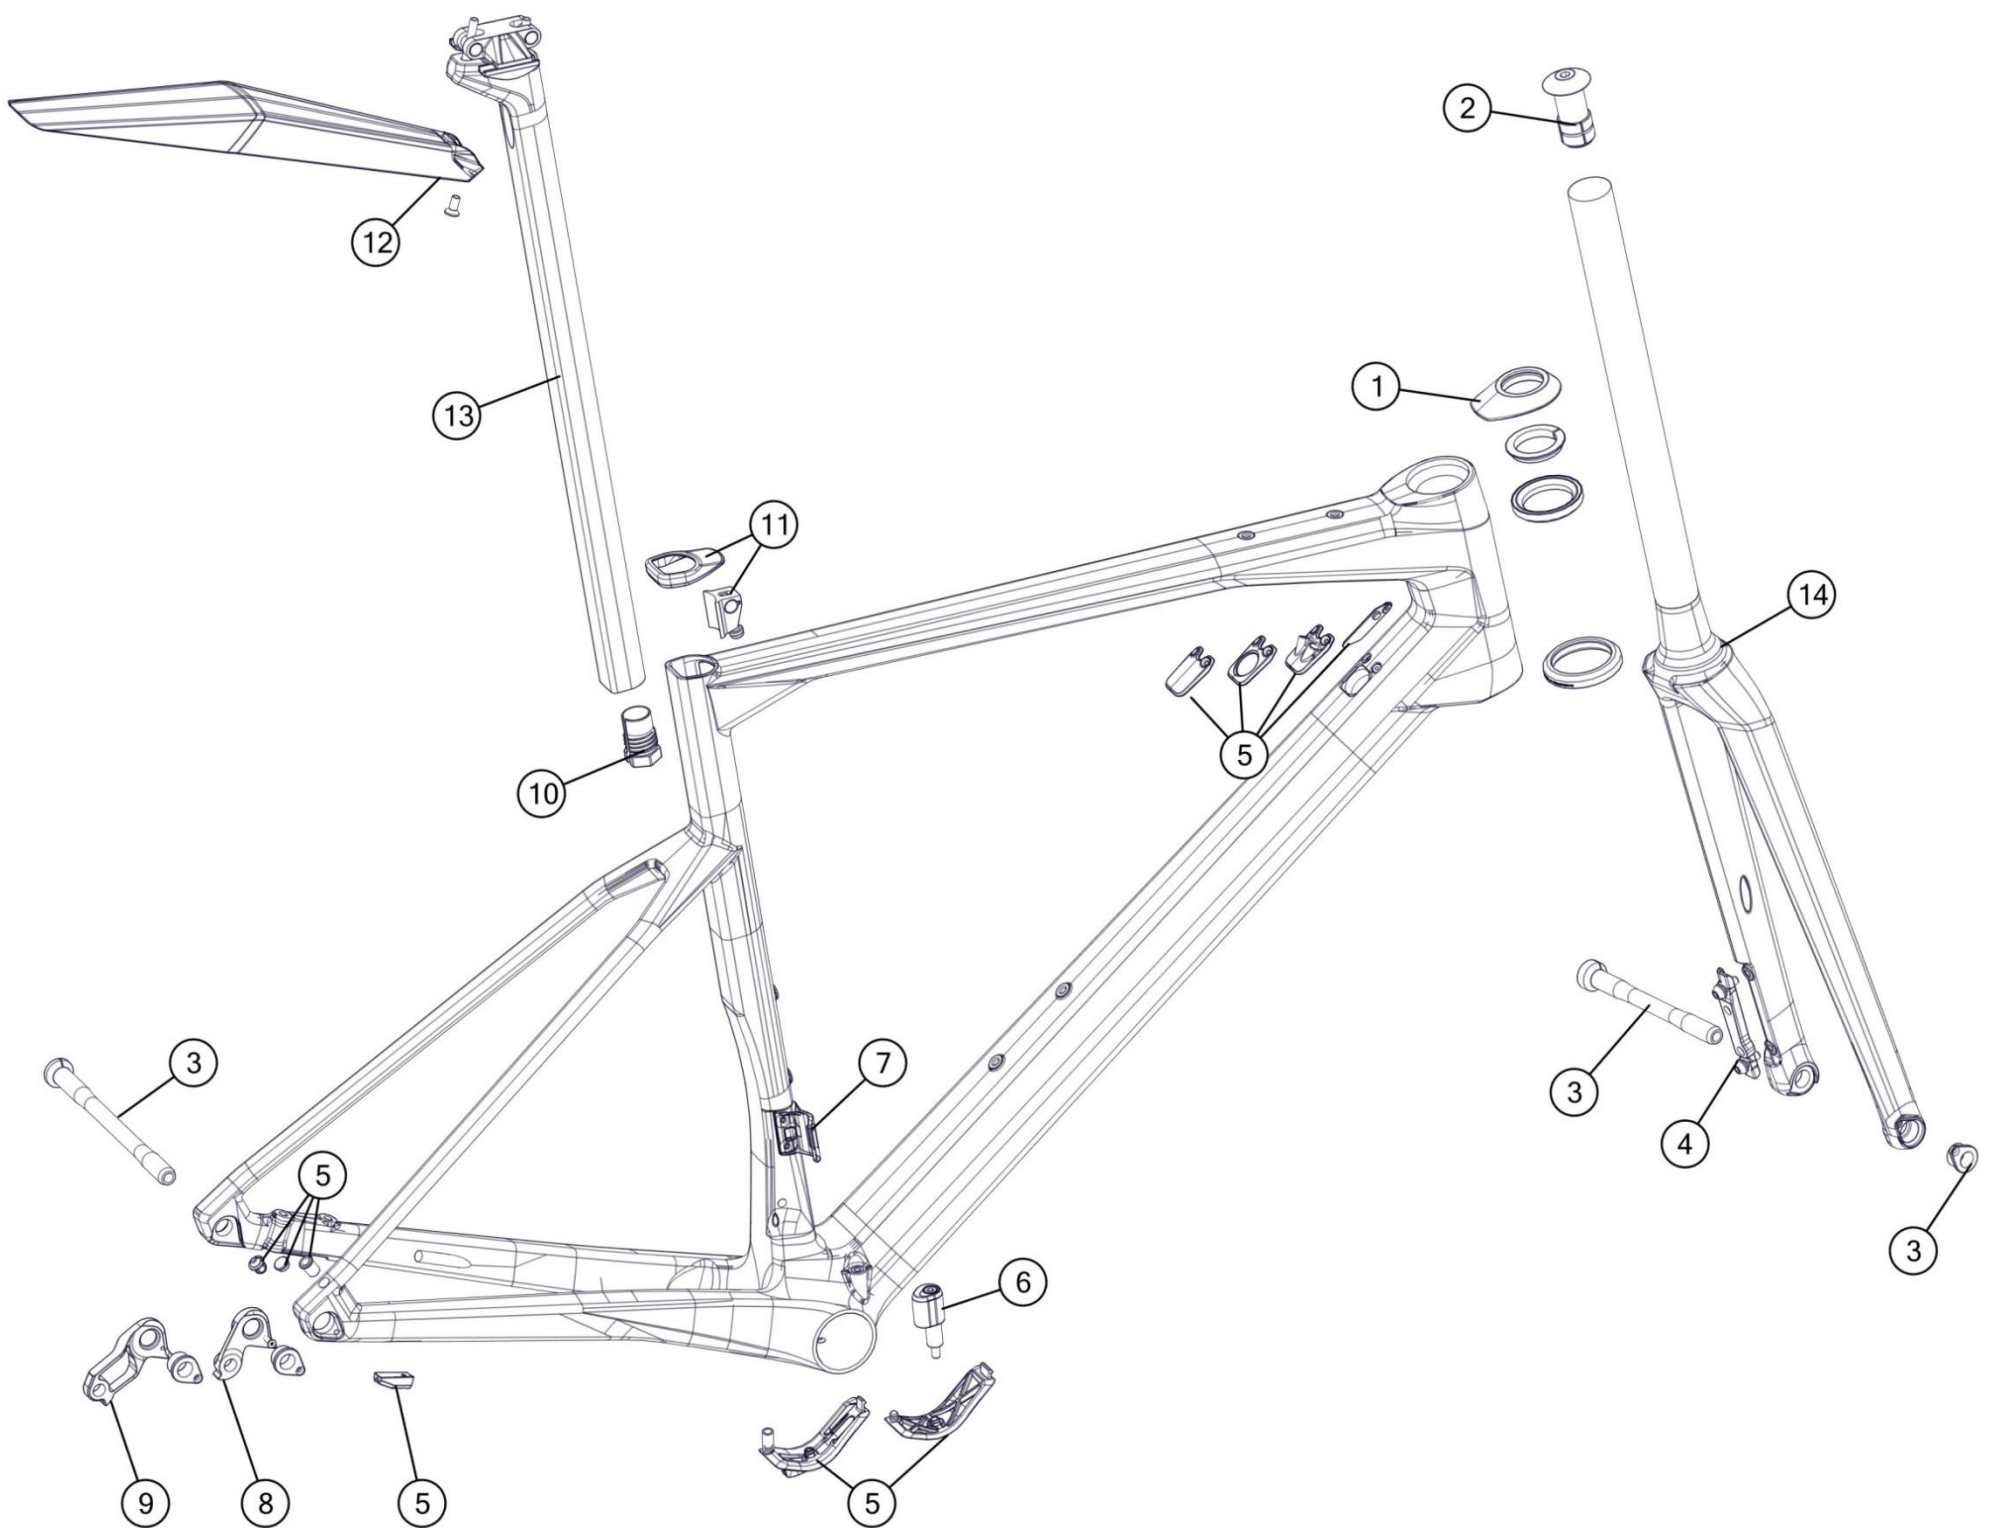

roadmachine 02

Pos. N°	Part N°	Part Name	Description
1+2	302093	Headset Roadmachine (w/low topcone)	
2	300716	Expander # 4	
3	301628	Thru axle kit #1	front & rear axle, 12x1mm
4	301004	Roadmachine front brake adapter 160mm	black anodised
5	302092	Cable guide #23	mechanic/ electronic
6	300715	Roadmachine chainguide	
7	300706	Roadmachine FD hanger	
8	301092	Dropout # 58	Standard (Shimano/Sram)
8	302109	Dropout #70	12 speed (SRAM AXS)
9	301093	Dropout # 59	Direct mount (Shimano only)
10	212500	Internal Battery Adapter	
11	302091	Seatpost clamp #24	
12	302085	D-fender mudguard	
13	302080	Roadmachine 01/URS seatpost	15mm offset
14	302070008175	Roadmachine 02 STD Fork 47/51	cbn wht gry
14	302070008176	Roadmachine 02 STD Fork 54-61	cbn wht gry
14	302070008179	Roadmachine 02 STD Fork 47/51	red gry blk
14	302070008180	Roadmachine 02 STD Fork 54-61	red gry blk
14	302070008177	Roadmachine 02 STD Fork 47/51	gry blk gry
14	302070008178	Roadmachine 02 STD Fork 54-61	gry blk gry