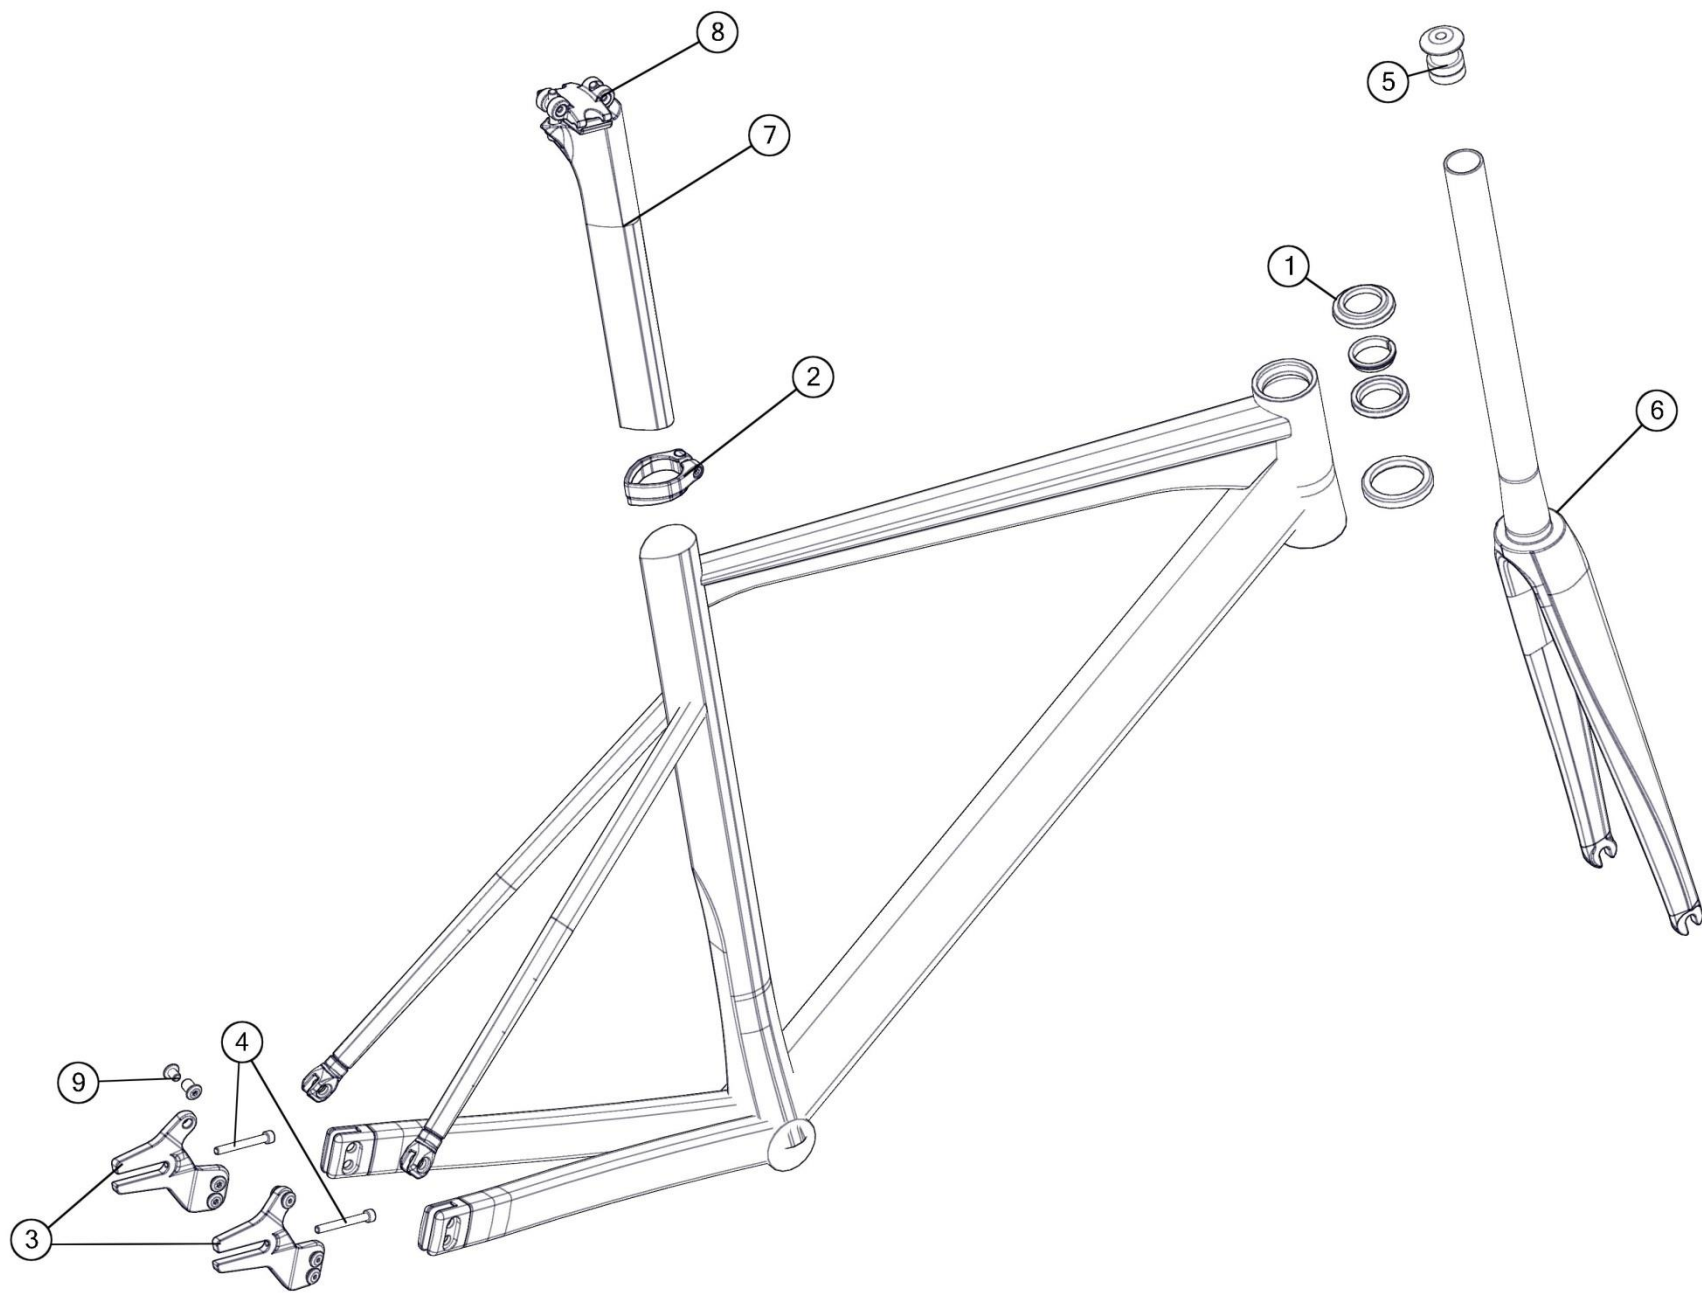

trackmachine TR02

Pos. N°	Part N°	Part Name	Description
1	213695	Headset VP-B153AC	Black
2	220926	Seatpost Clamp # 15	Black
3	213701	Dropout # 43	Silver
4	213702	Axle Adjuster # 2	Silver
5	213682	Expander #2	Black/silver
6	215420	Fork 14-R4, naked UD carbon	Black
7	212516	Airfoilpost 400mm, neutral gloss	UD Carbon
7	212517	Airfoilpost 320mm, neutral gloss	UD Carbon