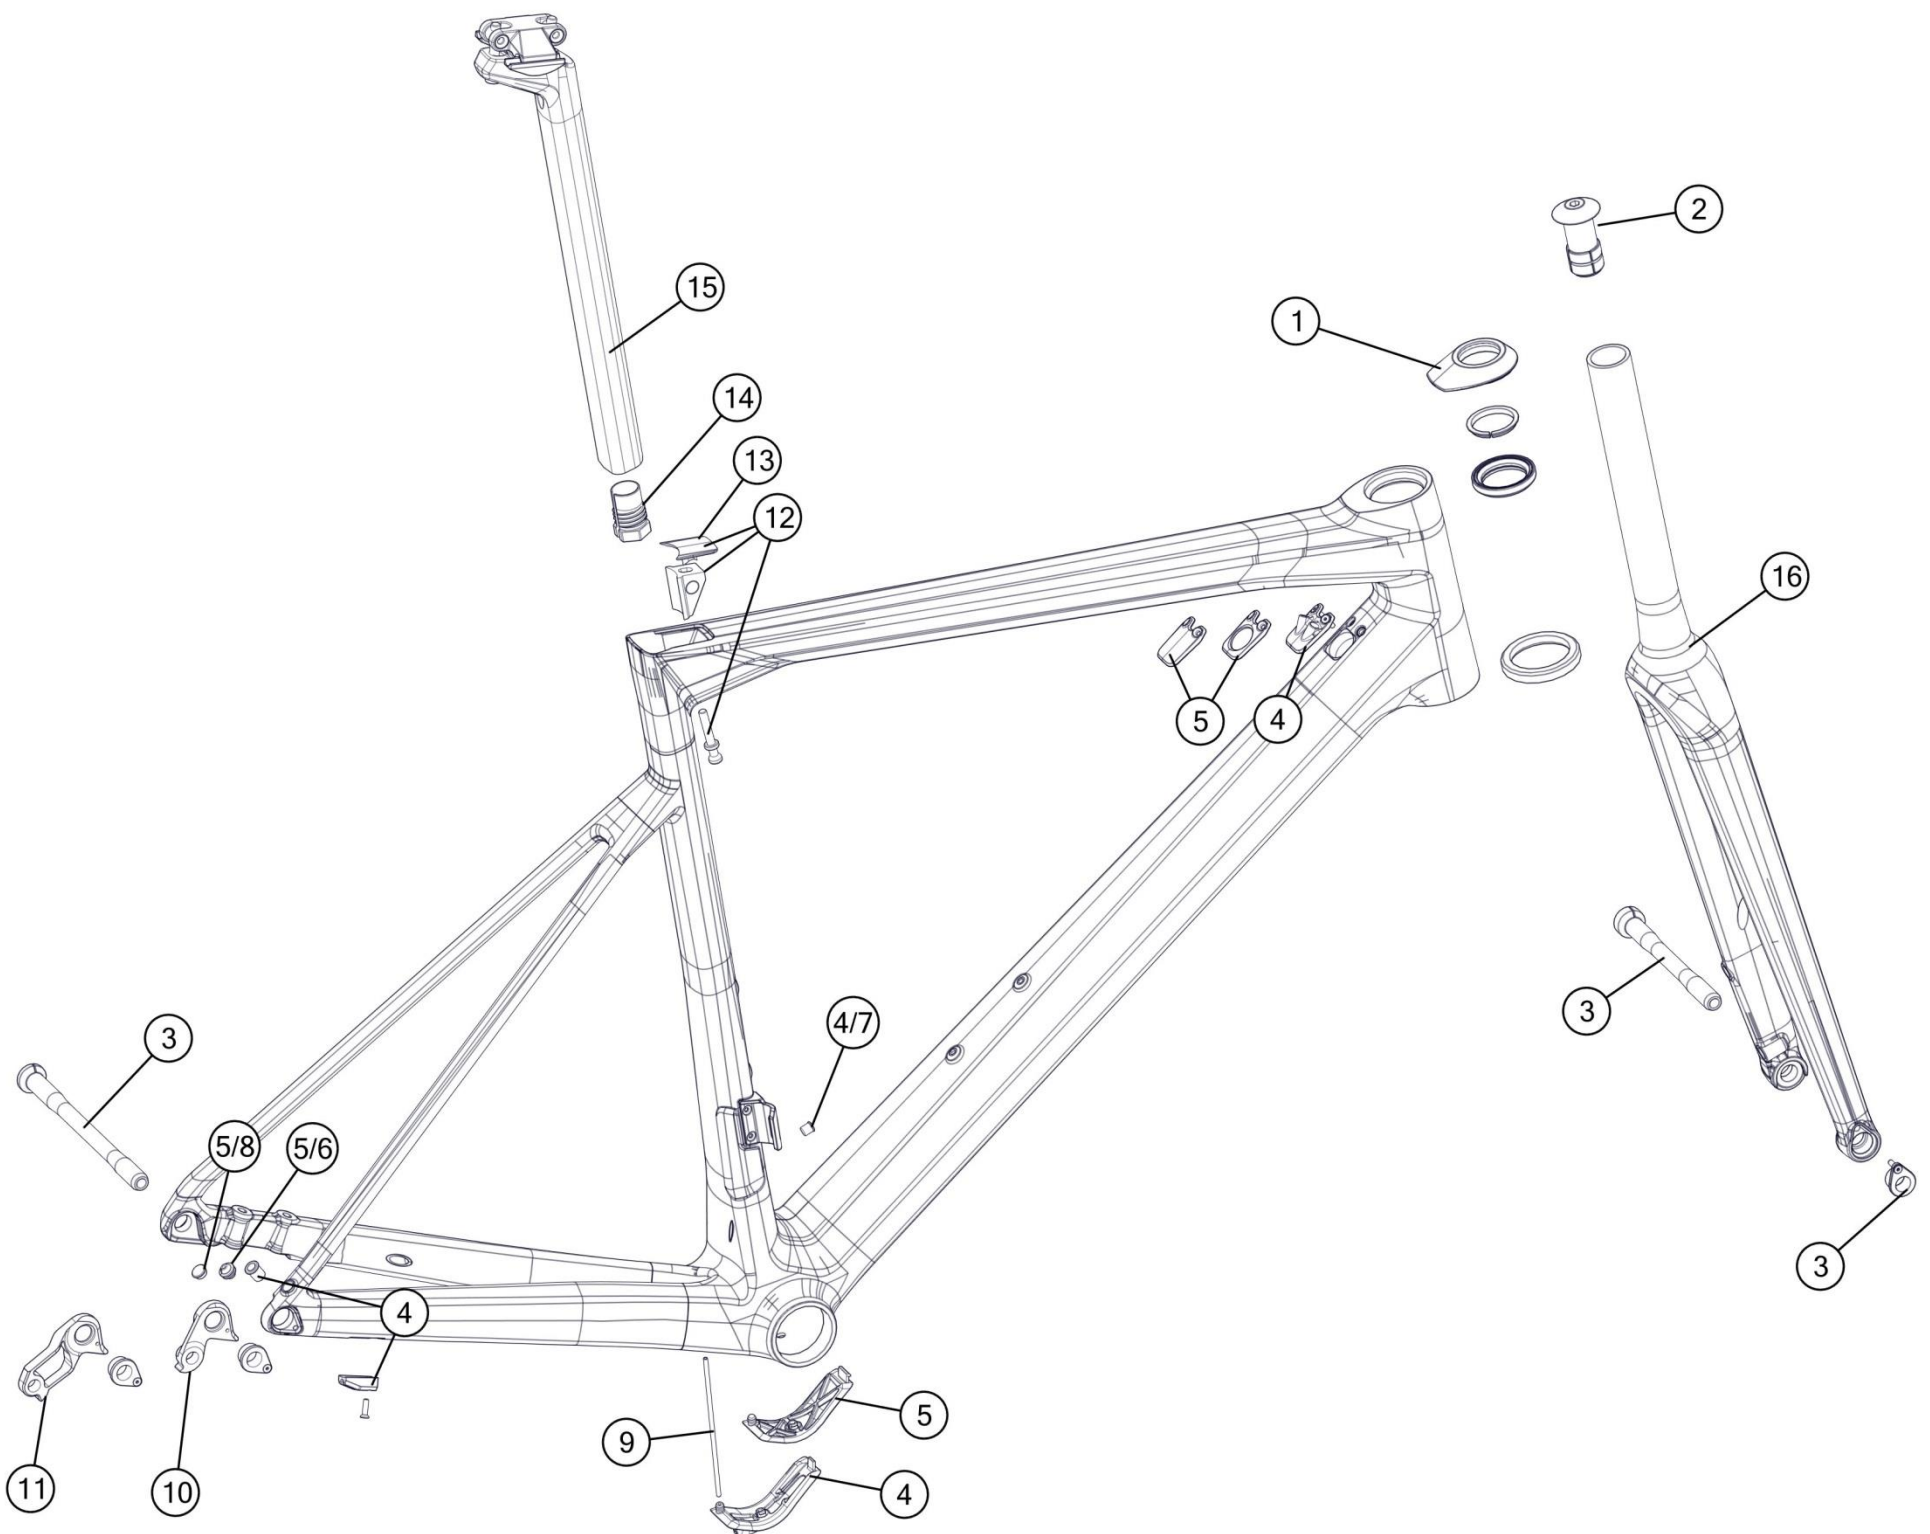

teammachine SLR02 Disc

Pos. N°	Part N°	Part Name	Description
1	301148	Headset SLR01/02 MY18	
2	213682	Expander # 2	
3	301628	Thru axle kit #1	front & rear axle, 12x1mm
4	301100	Mechanical kit # 7	
5	301102	Di2 kit # 8	Di2/ Etap
6	213675	Di2 plug kit # 1	10 pcs/set (Di2)
7	212492	Di2 Plug kit # 3	10 pcs/set (Mech.)
8	301103	Di2 Plug kit # 6	10 pcs/set (Etap)
9	301149	FD wire liner	10 pcs/set (Mech.)
10	301092	Dropout # 58	Standard (Shimano/Sram)
10	302109	Dropout #70	12 speed (SRAM AXS)
11	301093	Dropout # 59	Direct mount (Shimano only)
12/13	301098	Seatpost clamp # 21	
13	301270	Seatpost clamp cover kit	3x 47/51, 7x 54-61
14	219532	Battery adapter, compliance post	
15	301897	teammachine seatpost, 15mm offset	Stealth
16	302056008031	teammachine SLR02 DISC ONE fork	gry wht ora
16	302056008030	teammachine SLR02 DISC TWO fork	cbn chr gry
16	302056008032	teammachine SLR02 DISC THREE fork	cbn chr grn
16	302056008033	teammachine SLR02 DISC FOUR fork	red wht gry