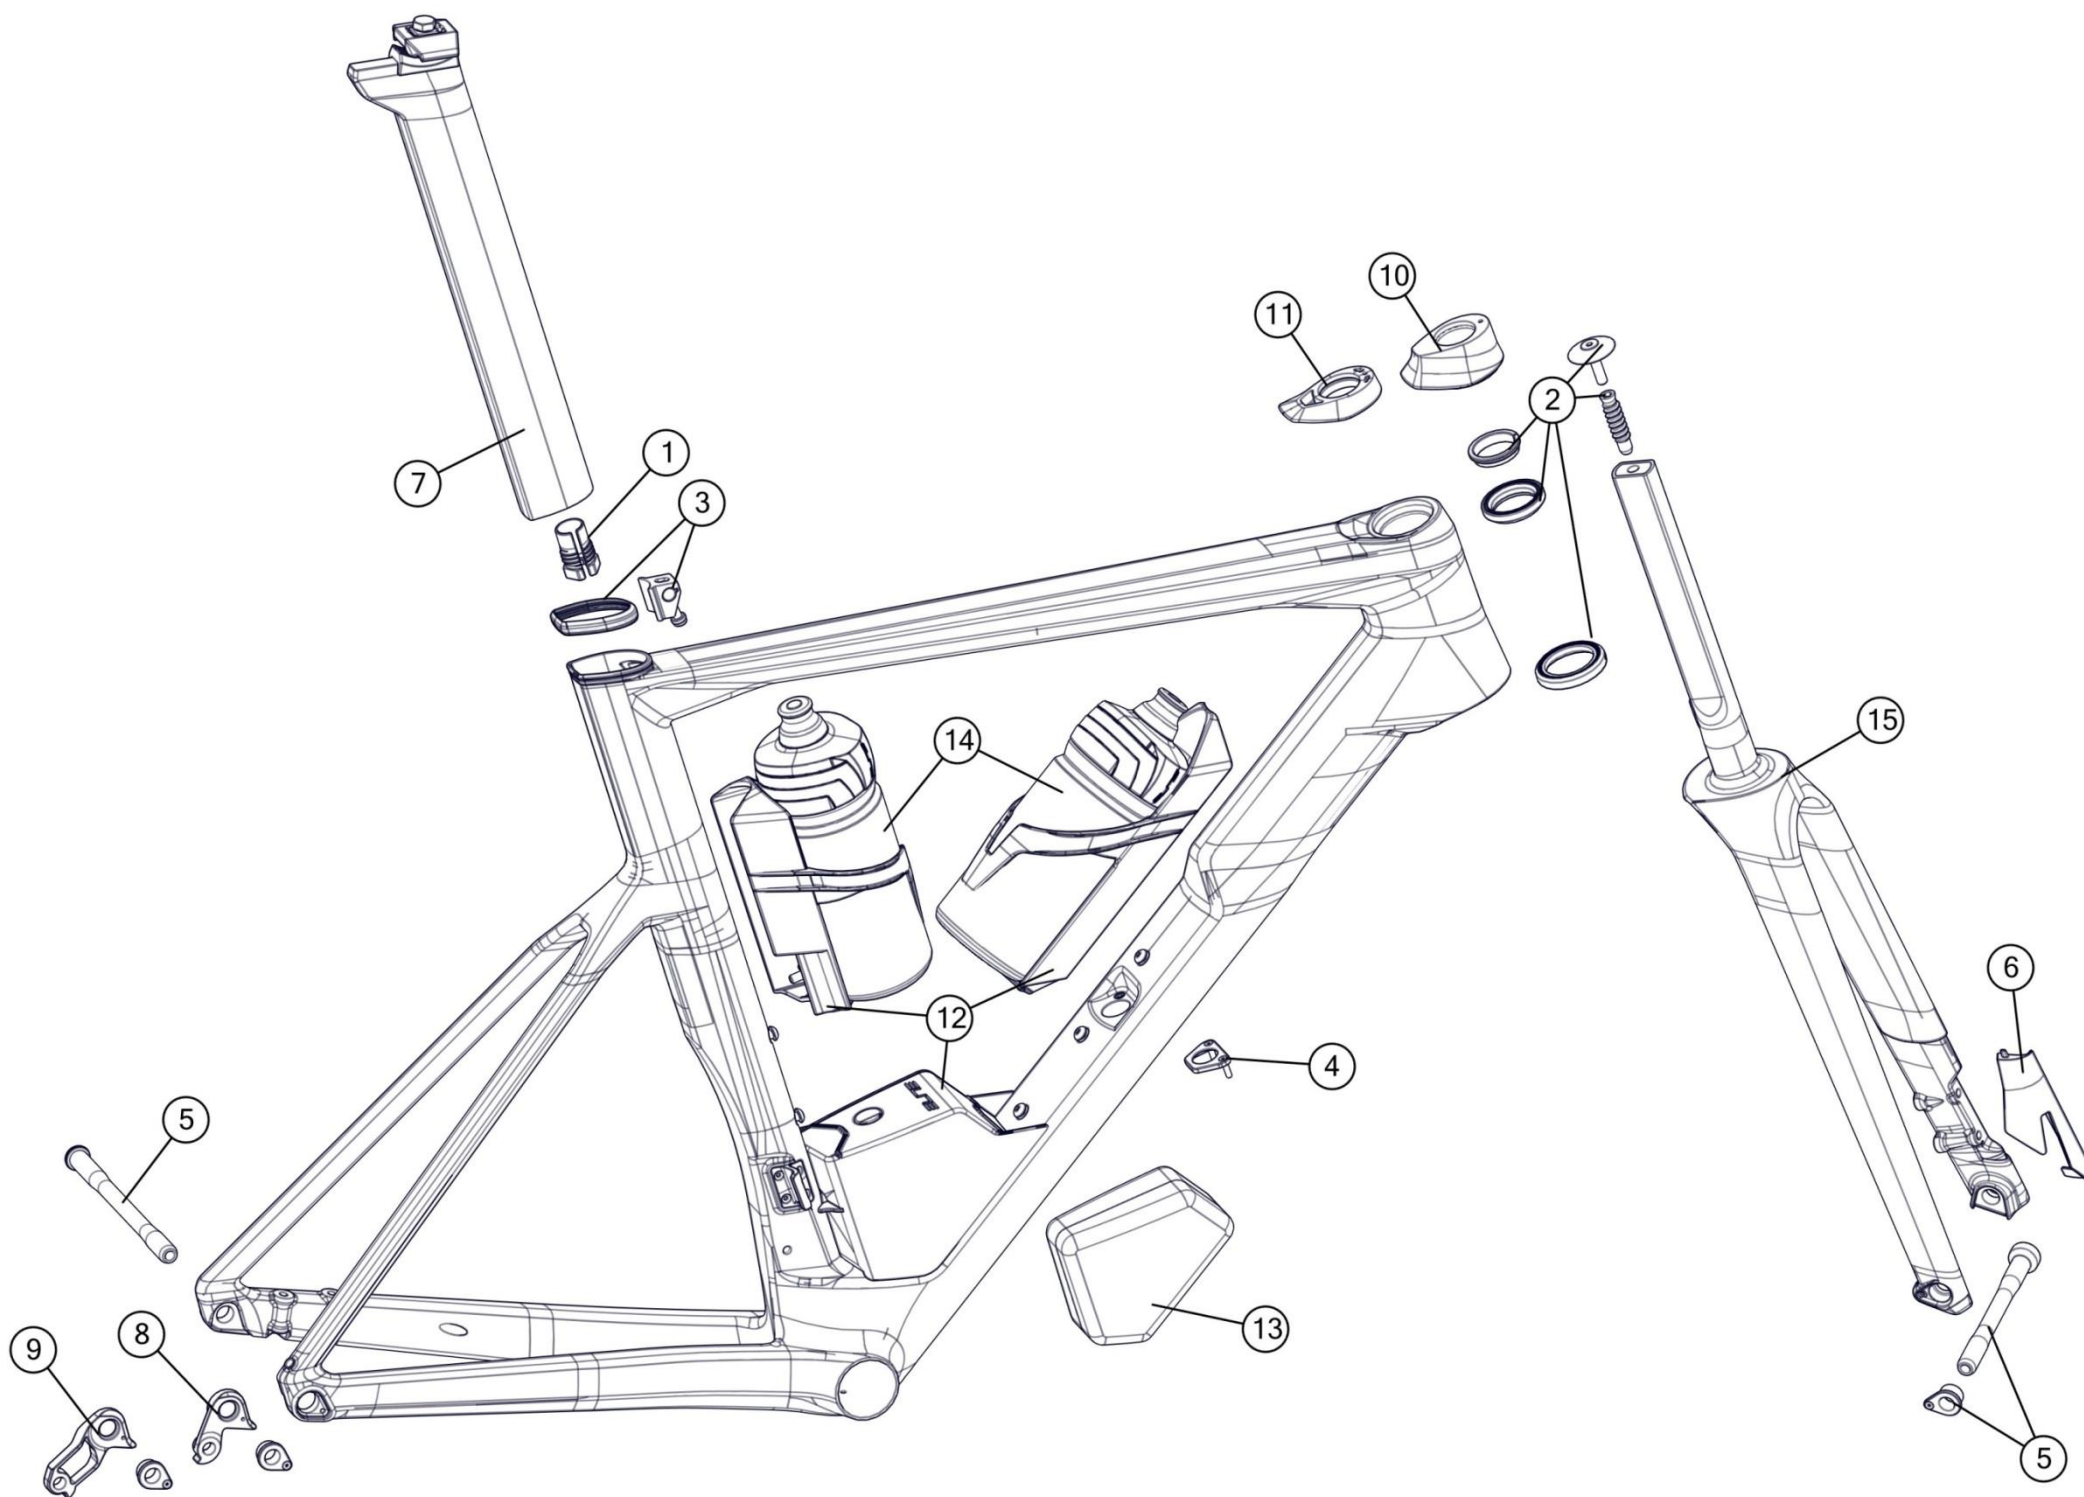

timemachine 01 Road

Pos. N°	Part N°	Part Name	Description
1	212500	Internal battery adapter	
2	301635	Timemachine 01 ROAD headset	
3	301636	Seatpost clamp #22	
4	301637	Cable guide #22	
5	301628	Thru axle kit #1	front & rear axle, 12x1mm
6	301639	Timemachine 01 ROAD rotor cover	
7	301640	timemachine 01 ROAD Seatpost	
8	301092	Dropout # 58	Standard (Shimano/Sram)
8	302109	Dropout #70	12 speed (SRAM AXS)
9	301093	Dropout # 59	Direct mount (Shimano only)
10	301705	Timemachine Road 01 topcone high	
11	301706	Timemachine Road 01 topcone low	
12	301709	Aero module	
13	301710	Aero module Innerbag	
14	301711	Aero module Waterbottle	
15	302063008059	timemachine 01 ROAD ONE fork 47/51	gry blk cbn
15	302063008060	timemachine 01 ROAD ONE fork 54-61	gry blk cbn
15	302063008055	timemachine 01 ROAD TWO fork 47/51	blu red cbn
15	302063008056	timemachine 01 ROAD TWO fork 54-61	blu red cbn
15	302063008053	timemachine 01 ROAD THREE fork 47/51	sil blk red
15	302063008054	timemachine 01 ROAD THREE fork 54-61	sil blk red
15	302063008057	timemachine 01 ROAD FOUR fork 47/51	red wht cbn
15	302063008058	timemachine 01 ROAD FOUR fork 54-61	red wht cbn
15	301634006807	timemachine 01 ROAD MOD fork 47/51	cbn blk blk
15	301634006808	timemachine 01 ROAD MOD fork 54-61	cbn blk blk