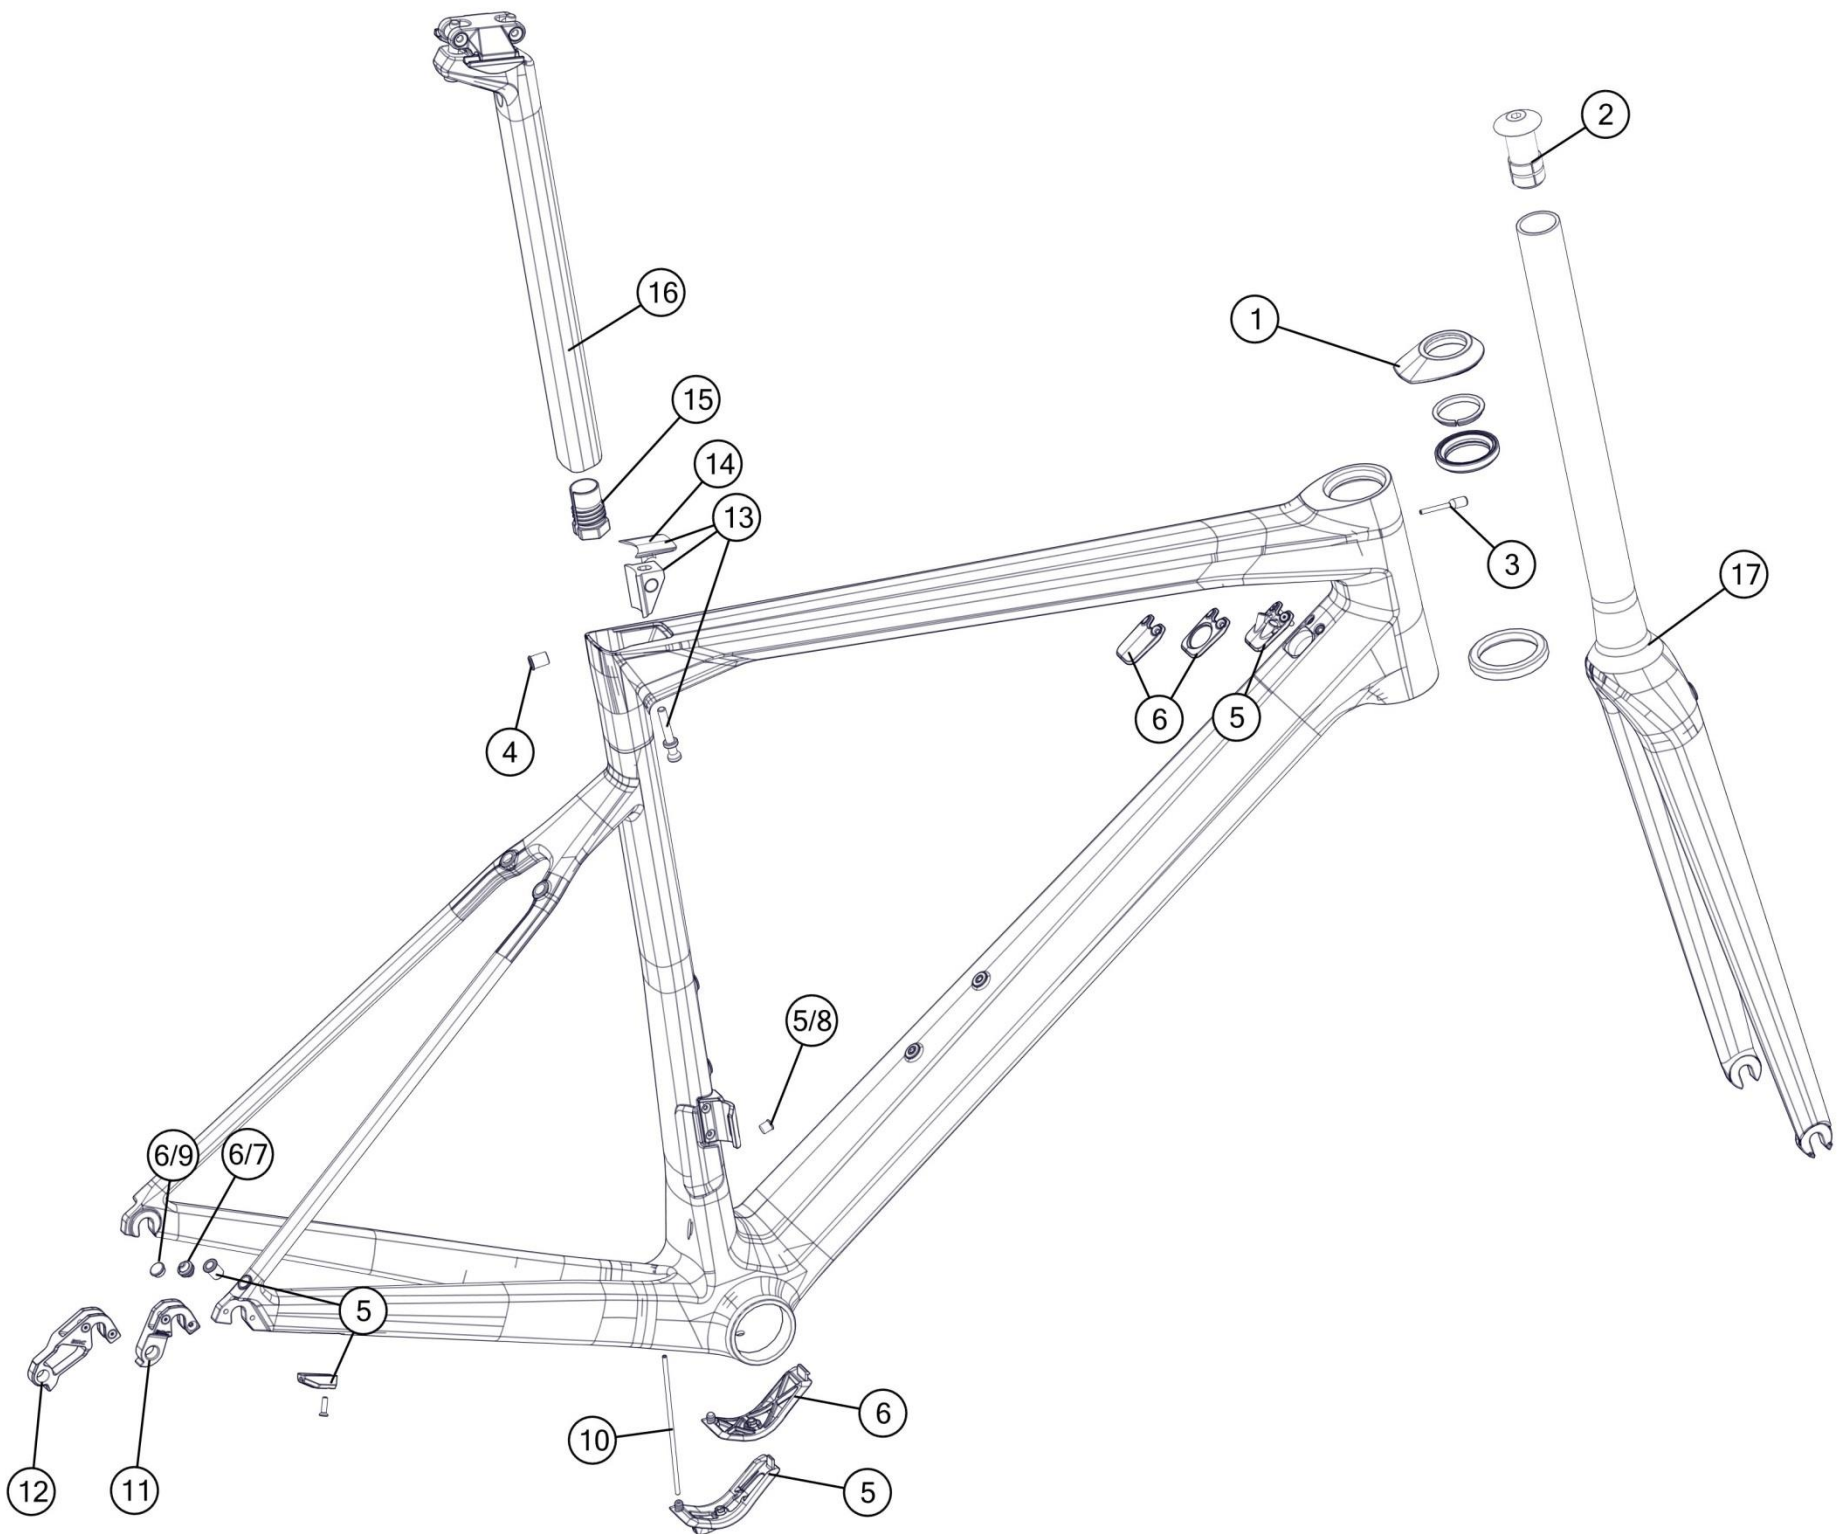

teammachine SLR02

Pos. N°	Part N°	Part Name	Description
1	301148	Headset SLR01/02 MY18	
2	213682	Expander # 2	
3	301104	Ball ferrules	10 pcs/set
3/4	301105	Cable stopper kit # 1	
5	301100	Mechanical kit # 7	
6	301102	Di2 kit # 8	Di2/ Etap
7	213675	Di2 plug kit # 1	10 pcs/set (Di2)
8	212492	Di2 Plug kit # 3	10 pcs/set (Mech.)
9	301103	Di2 Plug kit # 6	10 pcs/set (Etap)
10	301149	FD wire liner	10 pcs/set (Mech.)
11	301090	Dropout # 56	Standard (Shimano/Sram)
11	302108	Dropout # 69	12 speed (SRAM AXS)
12	301091	Dropout # 57	Direct mount (Shimano only)
13/14	301098	Seatpost clamp # 21	
14	301270	Seatpost clamp cover kit	3x 47/51, 7x 54-61
15	219532	Battery adapter, compliance post	
16	301897	teammachine seatpost, 15mm offset	Stealth
17	302055008027	teammachine SLR02 ONE fork	wht blk cbn
17	302055008028	teammachine SLR02 TWO fork	red blk cbn
17	302055008029	teammachine SLR02 THREE fork	gry grn grn