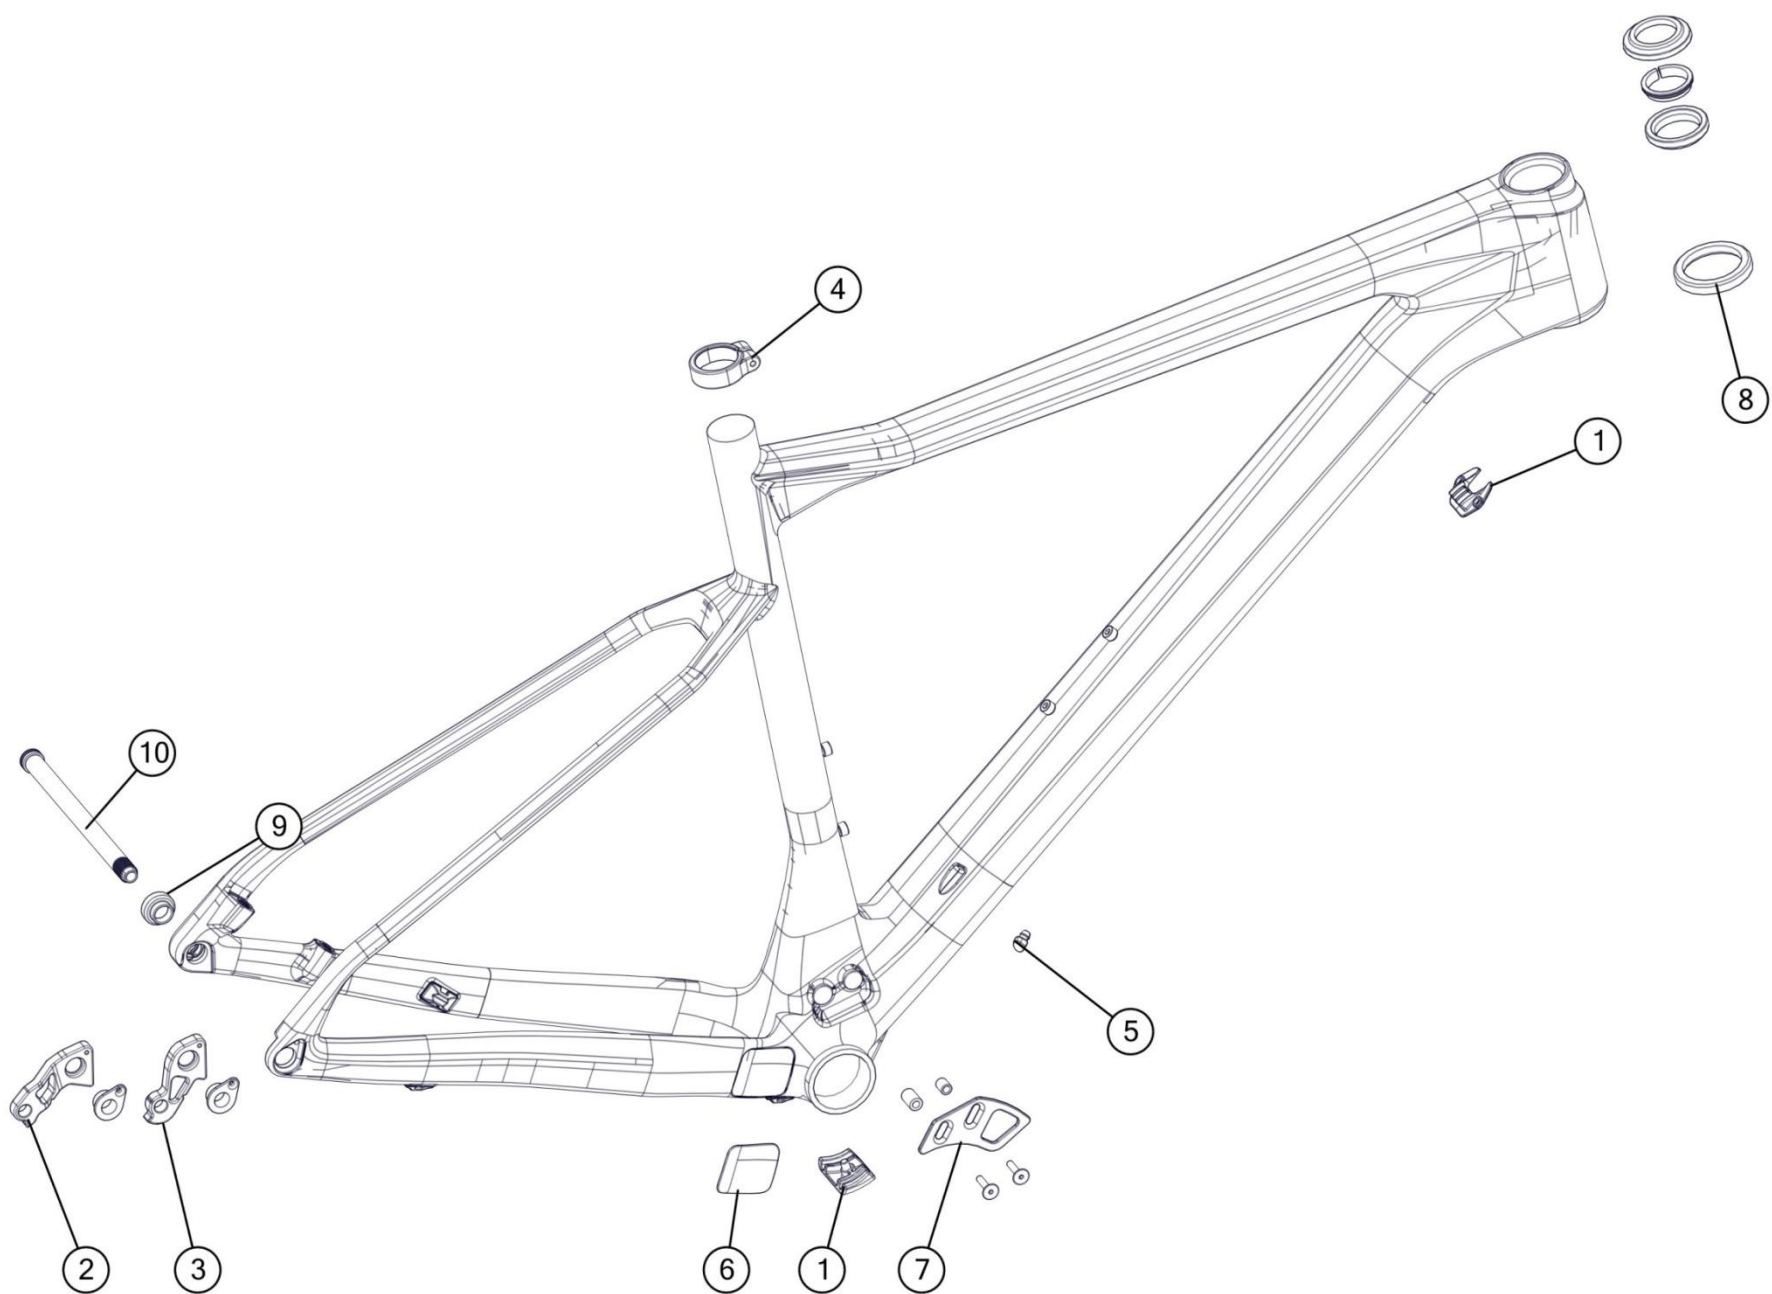

teamelite 02

Pos. N°	Part N°	Part Name	Description
1	222795	Cable guide # 13	Black
2	222780	Dropout #49	Direct mount (Shimano only)
3	222781	Dropout #50	Standard (Shimano/Sram)
4	222782	Seatpost clamp # 17	Sandblasted black anodized
5	222784	FD Plug	Black, 10pcs/set
6	222785	Anti chainsuck plate BMBF-02	Aluminium polished
7	222786	Chaincatcher 15-M4	Sandblasted black anodized
8	222794	Headset - VP-B352UC-BMC	Black
9	222956	Concentric dropout insert	Black
10	301695	Thru axle kit #4	Black, M12x1mm
-	300660	Chainstay protector VLF-314	Black