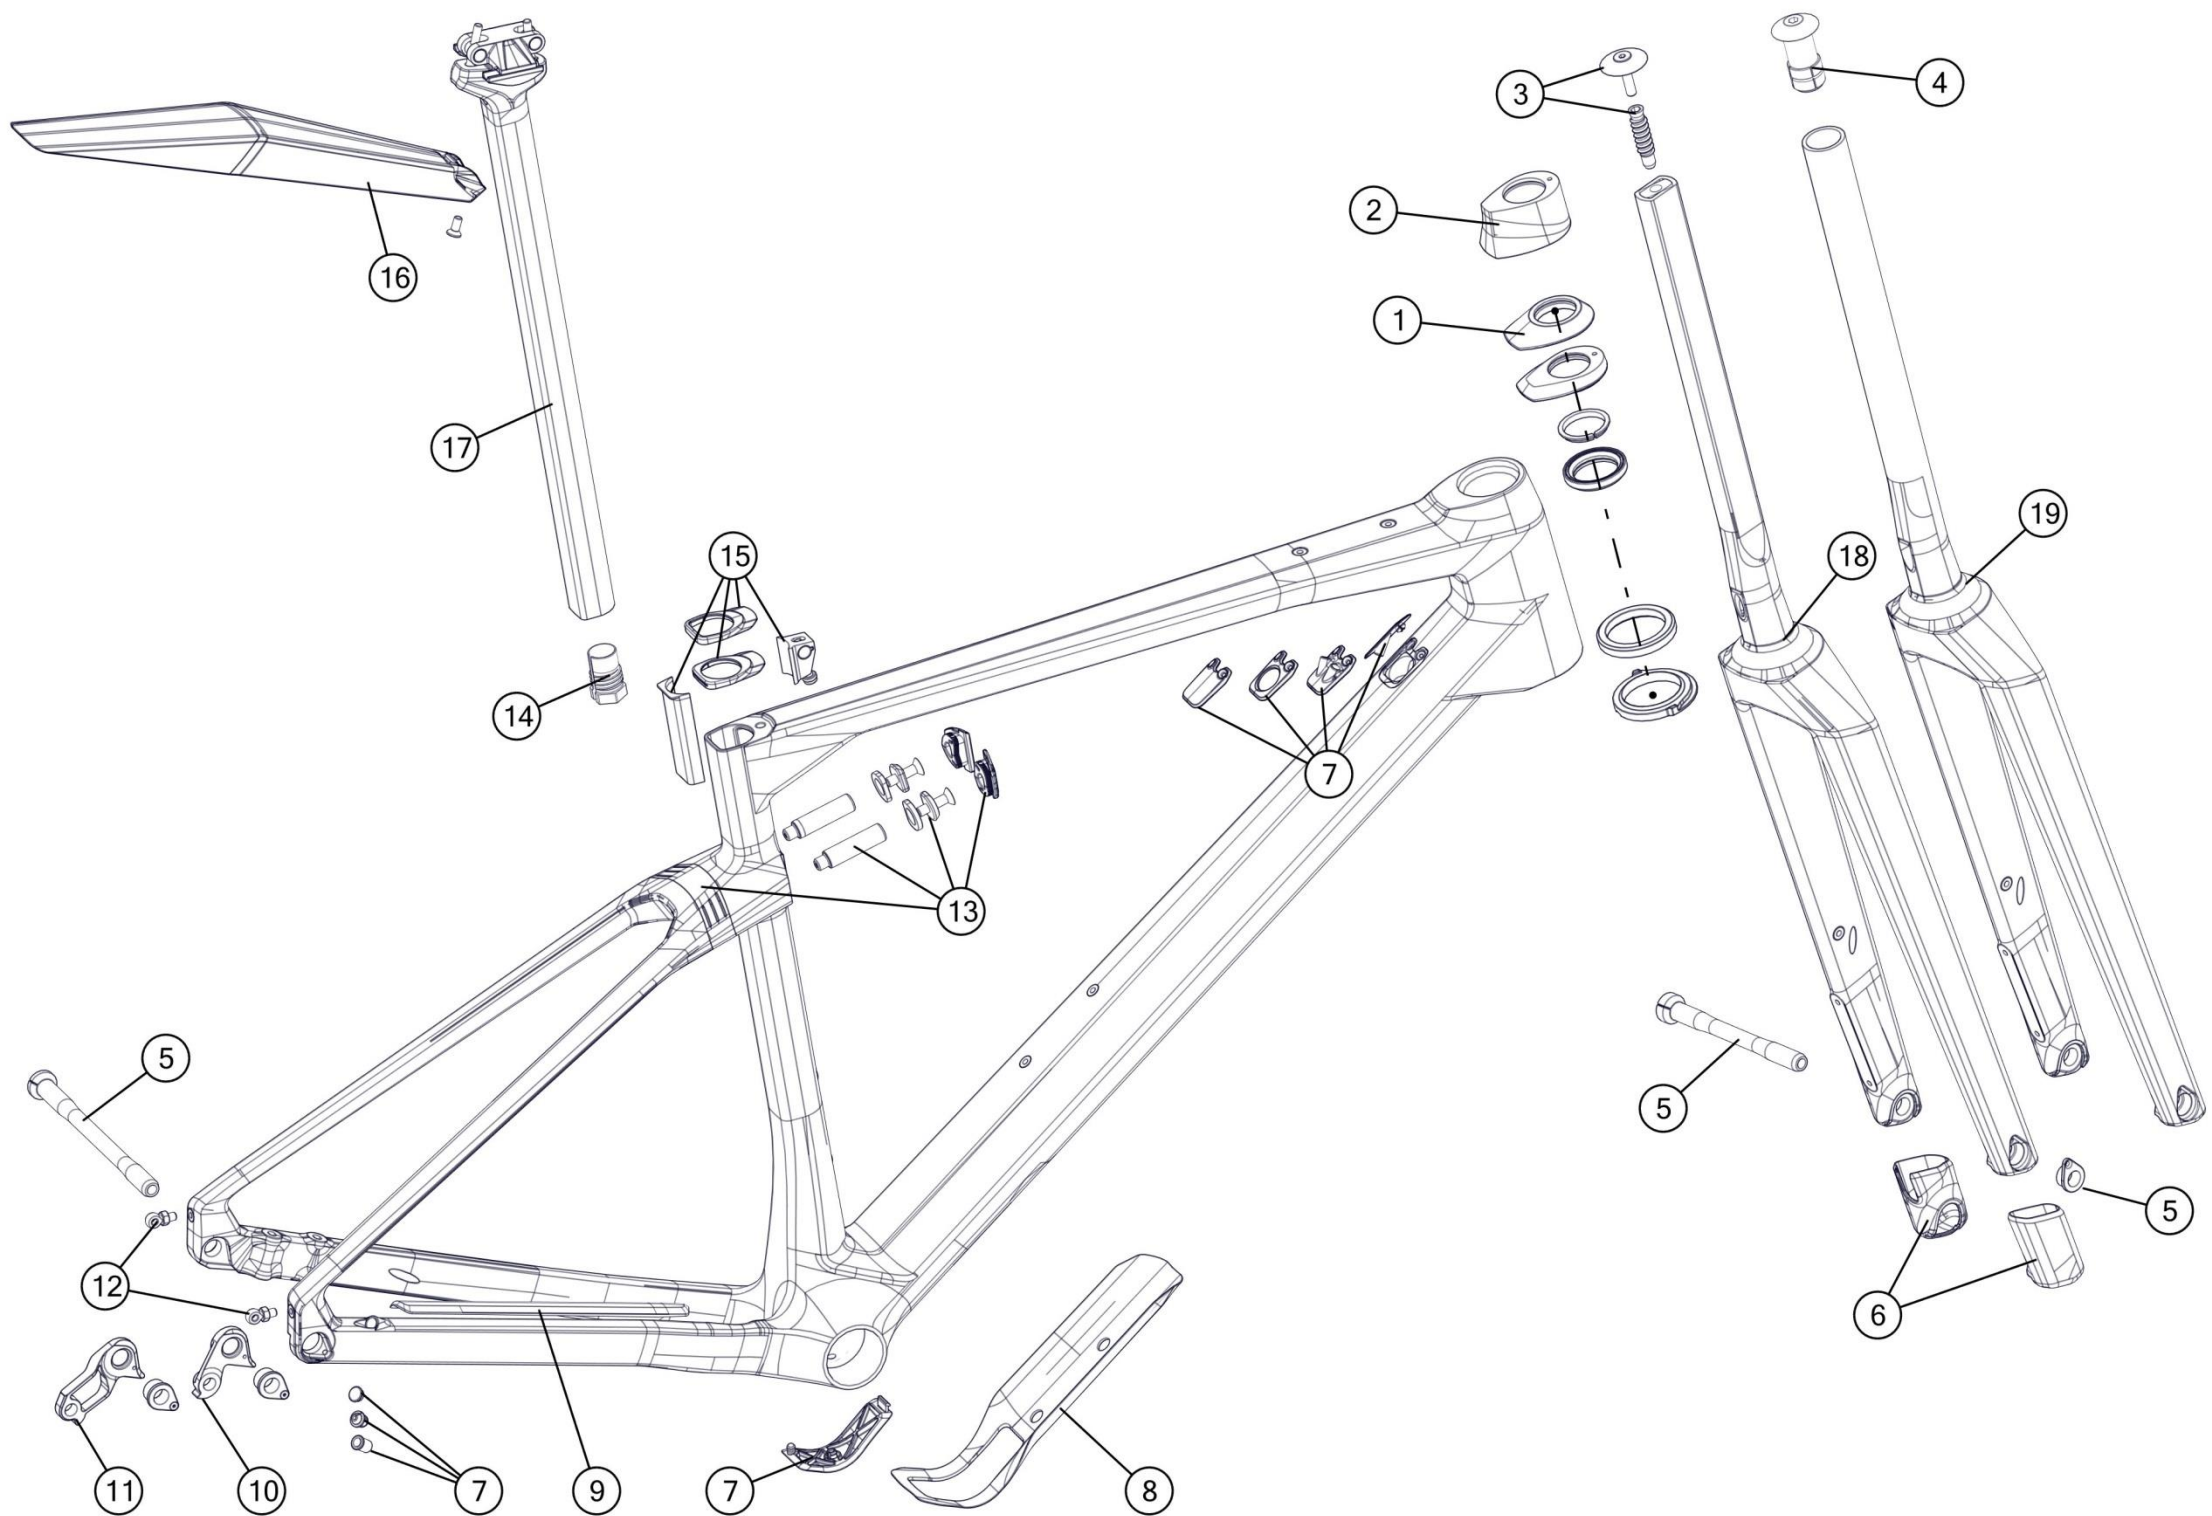

UnReStricted

Pos. N°	Part N°	Part Name	Description
1+3	302090	Headset URS	for flat and round steerer fork
2	302084	Topcone ICS high 32 mm	for flat steerer only
3	300695	ICS Carbon Disc Fork Topcap	
4	213682	Expander # 2	
5	301628	Thru axle kit #1	front & rear axle, 12x1mm
6	302111	URS Dropout Protector	black rubber
7	302087	Cable guide #24	mechanic/ electronic
8	302089	URS D/T Protector	black rubber
9	302171	URS chainstay protector	black rubber
10	301092	Dropout # 58	Standard (Shimano/Sram)
11	301093	Dropout # 59	Direct mount (Shimano only)
12	216673	Fender mount	Silver
13	302088	URS MTT kit	
14	212500	Internal Battery Adapter	
15	302086	Seatpost clamp #25	incl. round seatpost adapter
16	302085	D-fender mudguard	
17	302079	Roadmachine 01/URS seatpost	0mm offset
18	302169008254	Unrestricted ICS Fork S/M	snd red blu
18	302066008067	Unrestricted ICS Fork L/XL	snd red blu
18	302169008255	Unrestricted ICS Fork S/M	amb tur yel
18	302066008068	Unrestricted ICS Fork L/XL	amb tur yel
18	302169008256	Unrestricted ICS Fork S/M	blu sil red
18	302066008069	Unrestricted ICS Fork L/XL	blu sil red
19	302067008070	Unrestricted STD Fork	red tur snd