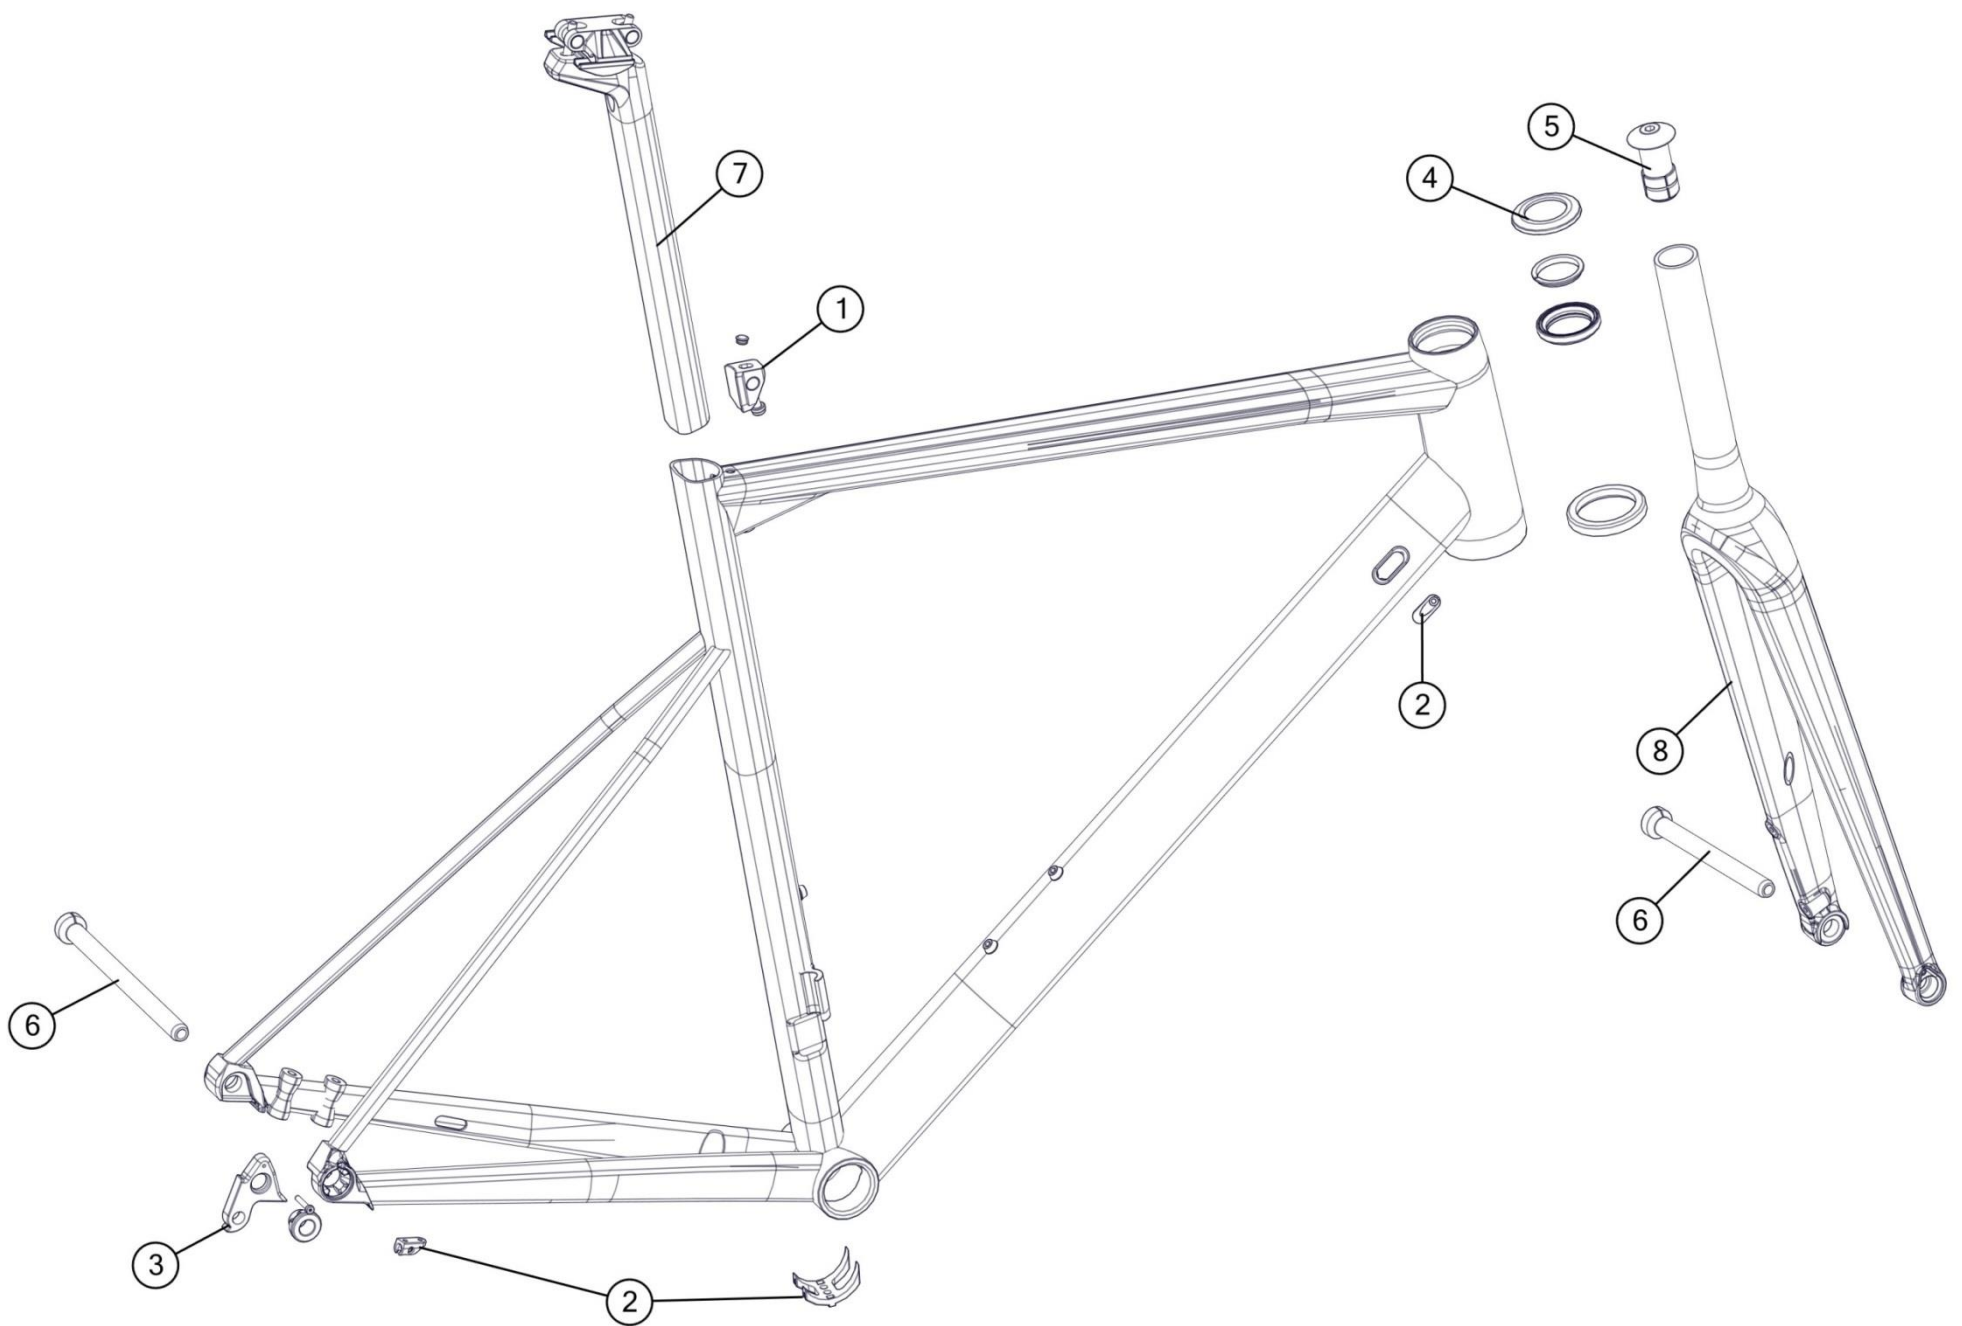

# teammachine ALR01

Pos. N°	Part N°	Part Name	Description
1	301631	Seatpost clamp #23	Black anodized
2	301665	Cable guide #21	Black
3	301090	Dropout # 56	Sandblasted black anodized
4/5	301693	teammachine ALR Headset & Expander	Black
6	301145	teammachine seatpost, 15mm offset	Stealth
7	302062008051	teammachine ALR ONE fork	red bru gry
7	302062008052	teammachine ALR TWO fork	gry bru yel

## teammachine ALR01 Disc

Pos. N°	Part N°	Part Name	Description
1	301631	Seatpost clamp #23	Black anodized
2	301665	Cable guide #21	Black
3	300679	Dropout #53	Sandblasted black anodized
4/5	301693	teammachine ALR Headset & Expander	Black
6	301694	Thru axle kit #3	front & rear axle
7	301145	teammachine seatpost, 15mm offset	Stealth
8	302061008049	teammachine ALR Disc ONE fork	bru blk cbn
8	302061008050	teammachine ALR Disc TWO fork	blu red gry