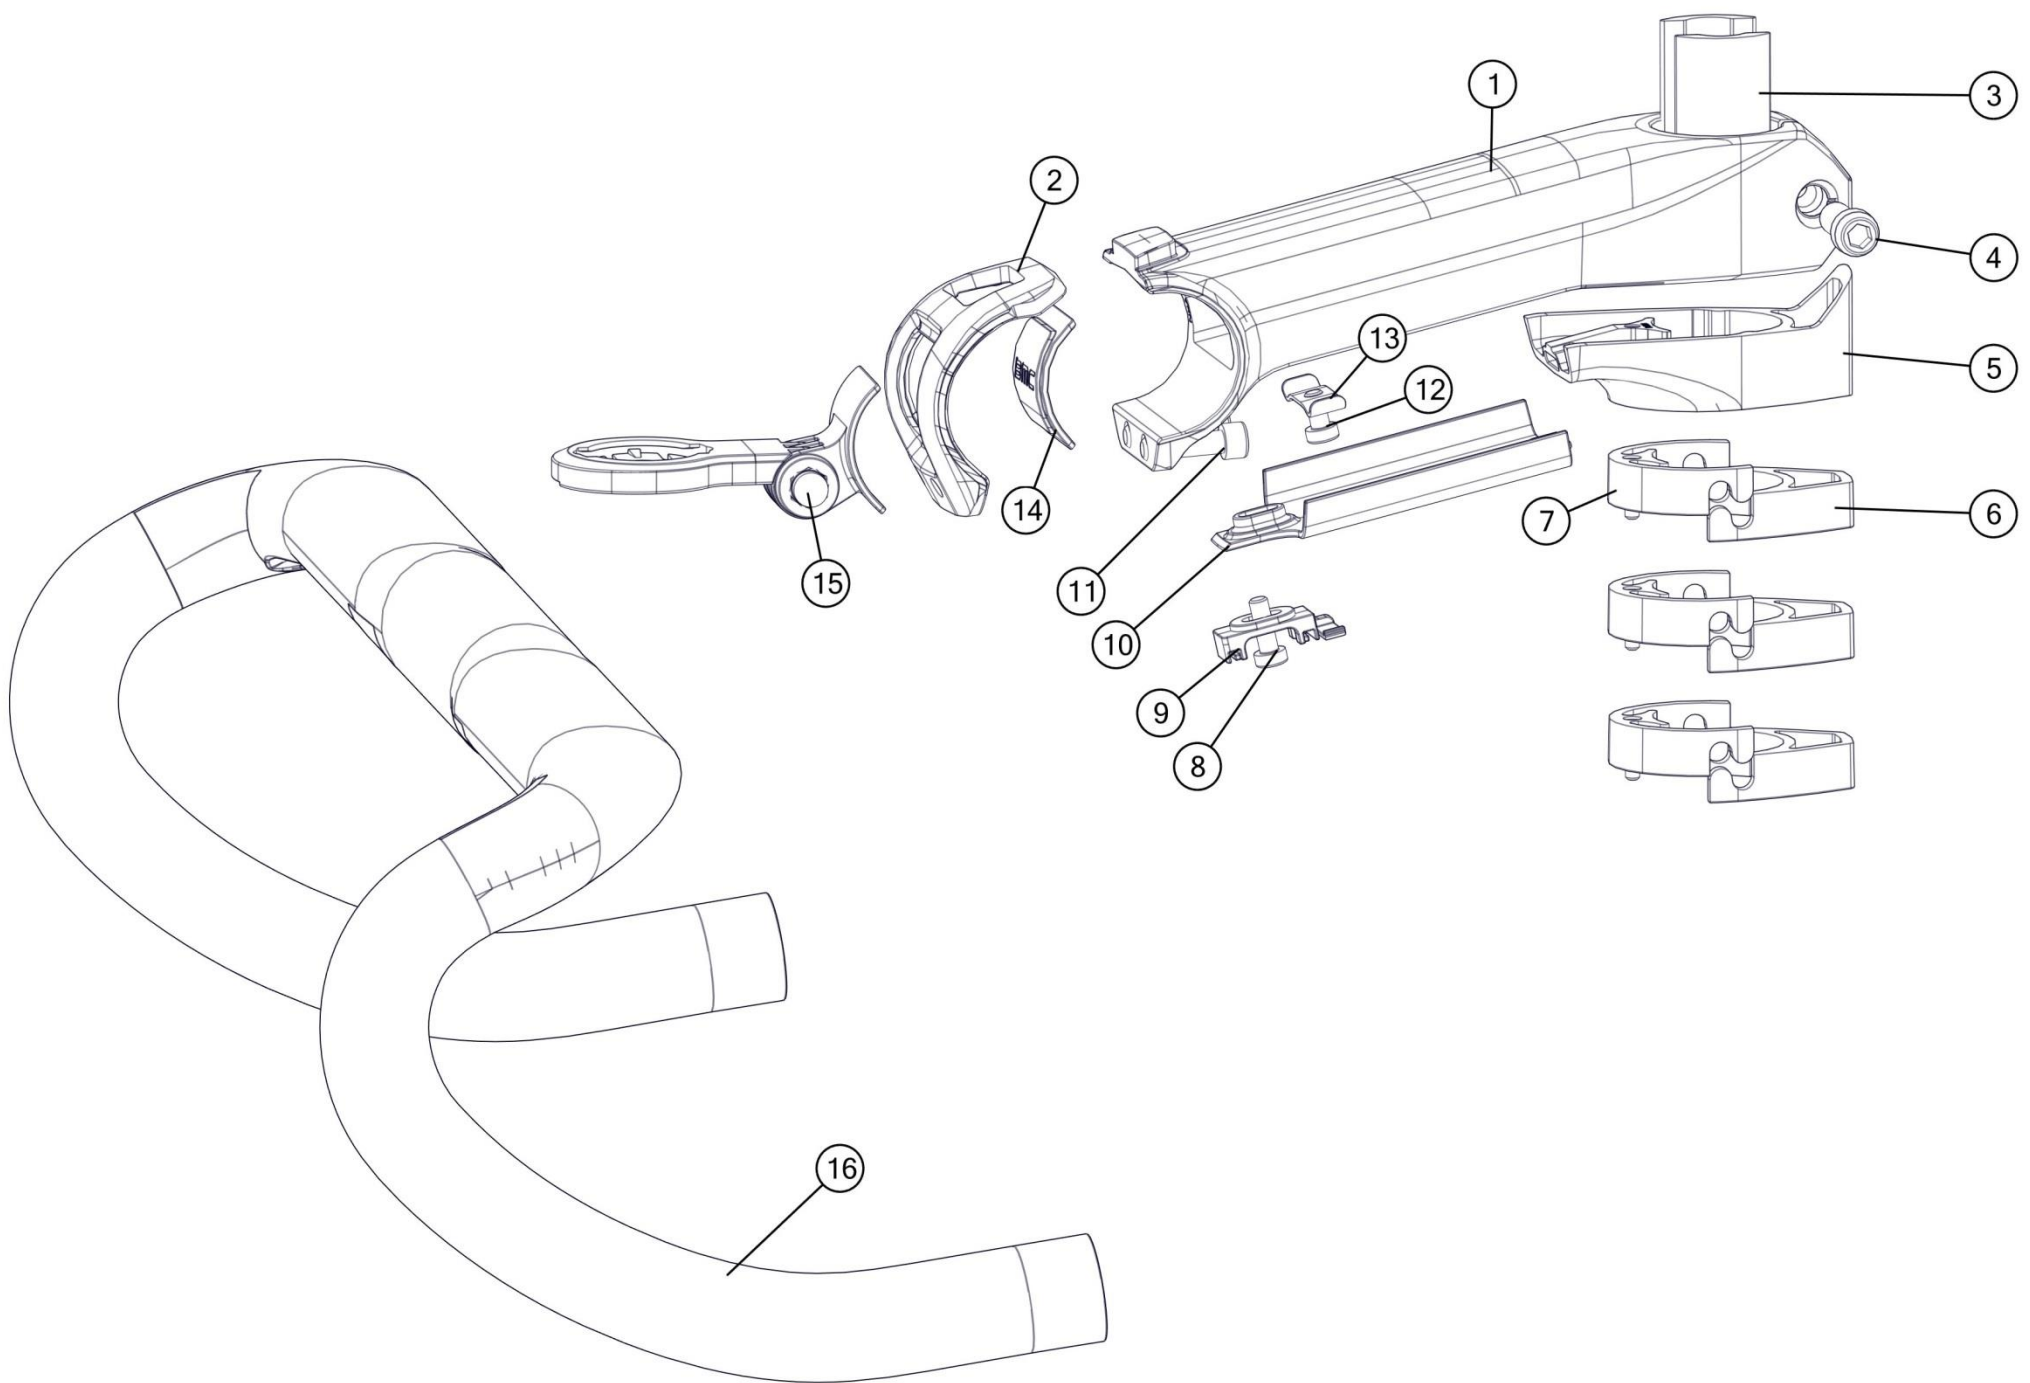

# ICS Stem & Handlebar

Pos. N°	Part N°	Part Name	Description	Angle	Drop	Reach
1 to 14	300881	Stem ICS01, 90mm	Sandblasted / black anodized	-12.5°		
1 to 14	300882	Stem ICS01, 100mm	Sandblasted / black anodized	-12.5°		
1 to 14	300883	Stem ICS01, 110mm	Sandblasted / black anodized	-12.5°		
1 to 14	300884	Stem ICS01, 120mm	Sandblasted / black anodized	-12.5°		
1 to 14	300885	Stem ICS01, 130mm	Sandblasted / black anodized			
3 - 13	301651	ICS Stem part kit	Including all covers (#10)			
14, 15	301652	ICS Stem Faceplate/ Garmin/ Go Pro mount	Not suited for devices over 100g!			
5/ 6+7 (3 pair)	301281	ICS01 stem PA spacer kit				
16	301707006919	Handlebar RCB01	400mm, stealth		117mm	66mm
16	301707006920	Handlebar RCB01	420mm, stealth, ca. 193g		117mm	66mm
16	301707006921	Handlebar RCB01	440mm, stealth		117mm	66mm
-	302189	ICS01 Garmin Mount Long Alloy				