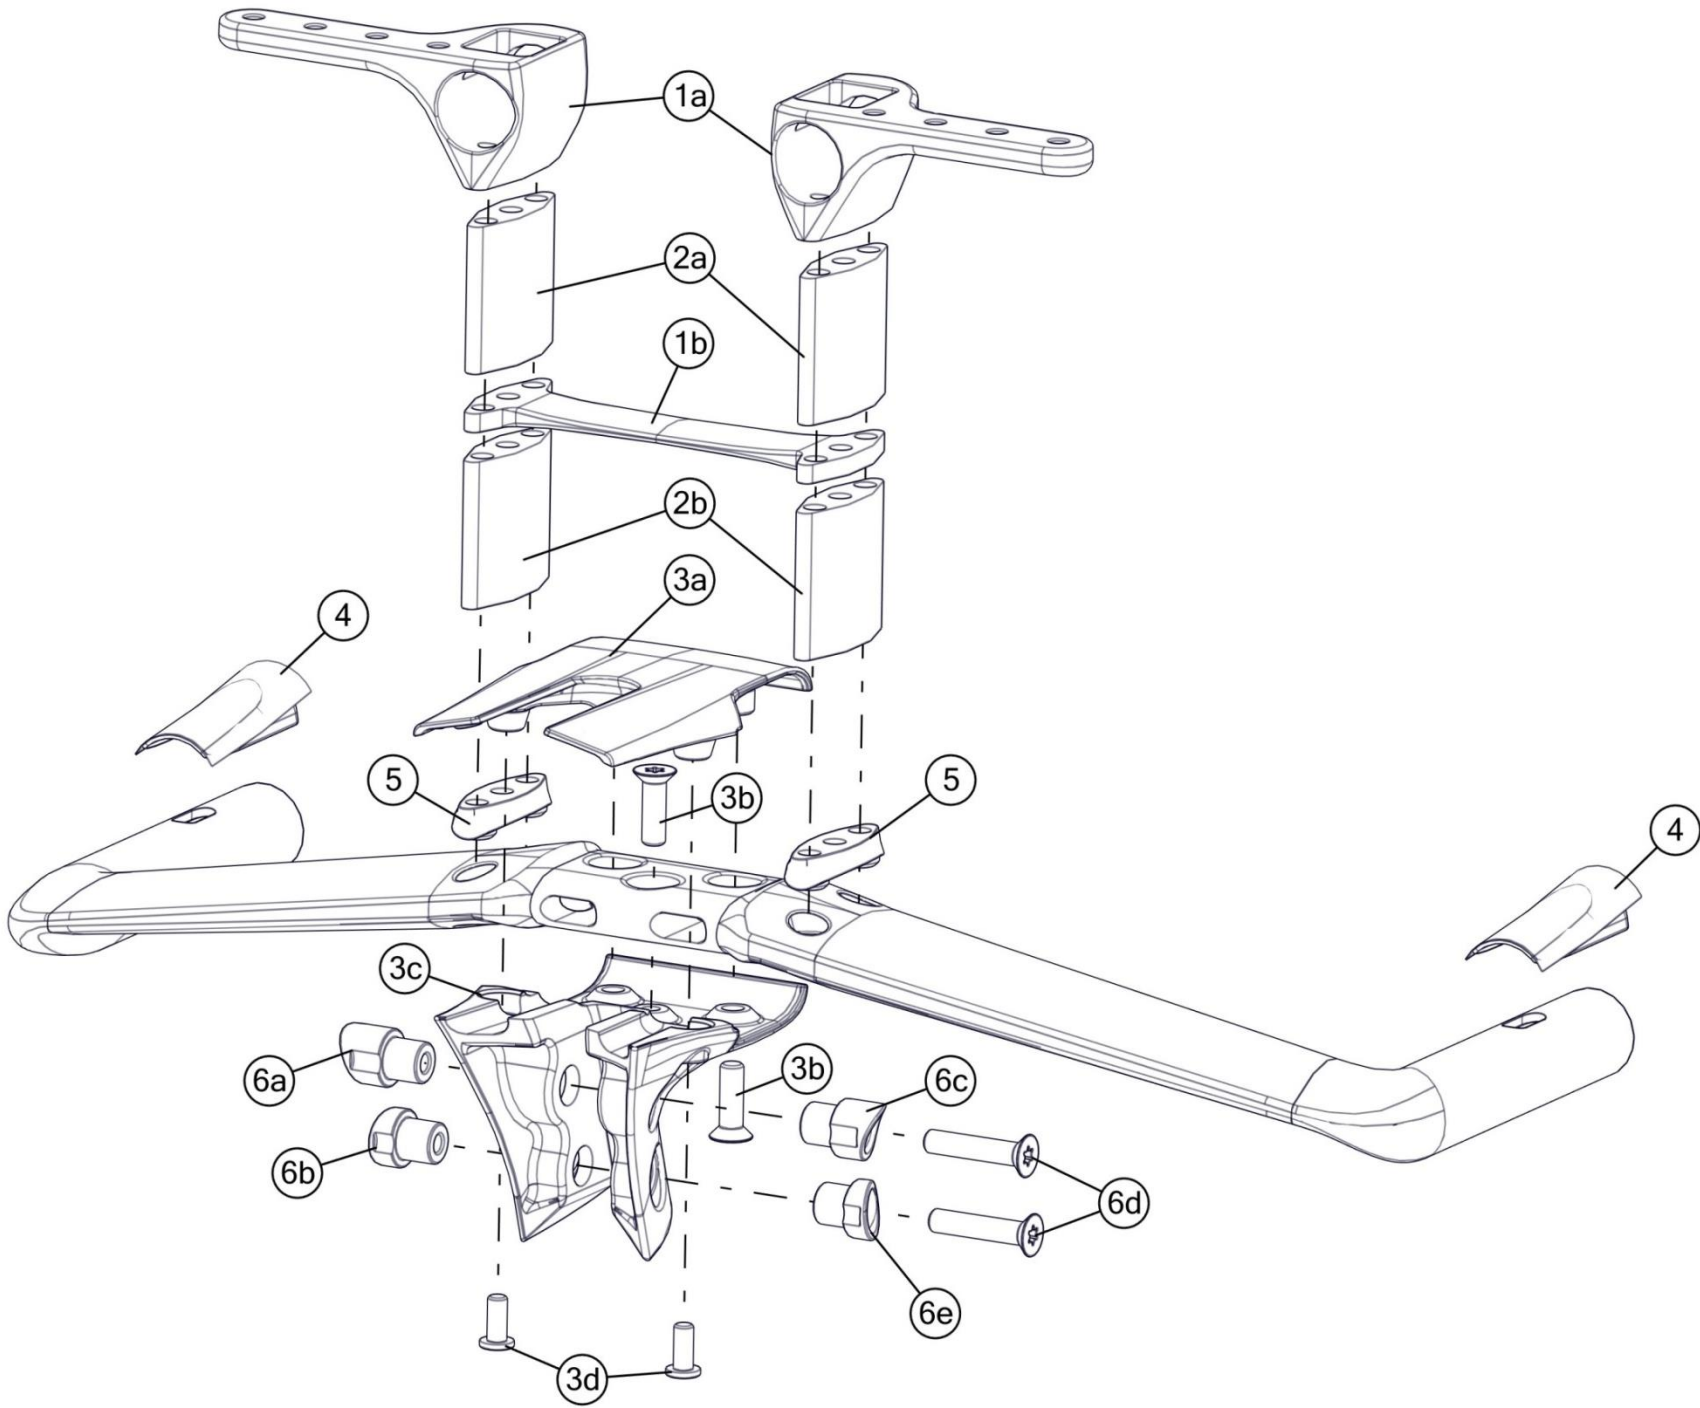

timemachine 01 Flat Cockpit

Pos. N°	Part N°	Part Name	Description
1 - 6	300887	TM01 Flat-Cockpit	
1	300816	Riser bracket kit	
2	300817	Riser bolt kit	
3+6	300825	TM01 Flat adapter	
4	300826	TM01 Hand stopper	10 pcs/set
5	300827	TM01 Spacer interface	10 pcs/ set
6	300833	TM01 V & Flat Cockpit bolt kit