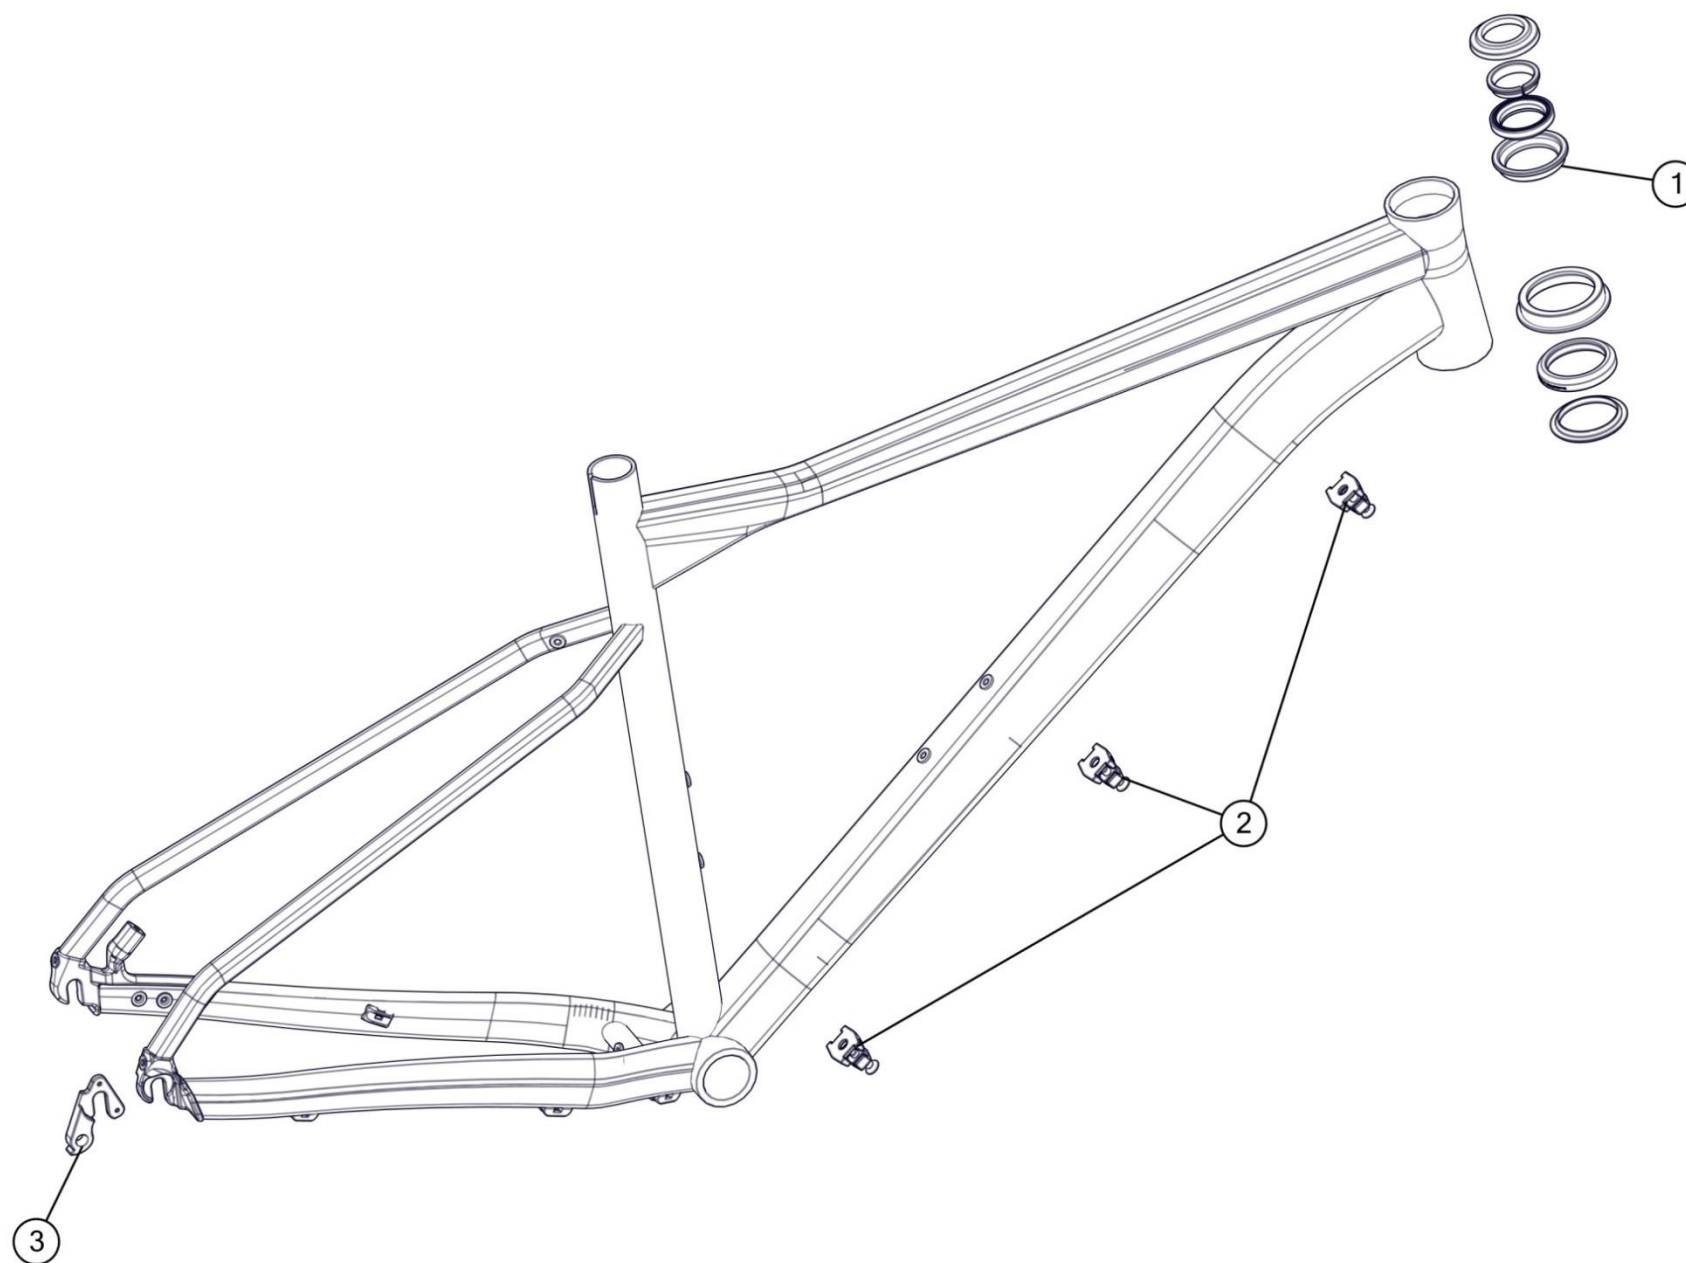

sportelite

Pos. N°	Part N°	Part Name	Description
1	300661	Headset FSA NO.10P	Black
2	216110	Cable guide # 9	Black → TF03
3	301089	Dropout #55	fine sandblast, black anodized
-	301167	Kickstand mount cover	

sportelite 20/24

Pos. N°	Part N°	Part Name	Description
1	300661	Headset FSA NO.10P	Black
2	201105	Dropout #7	Silver