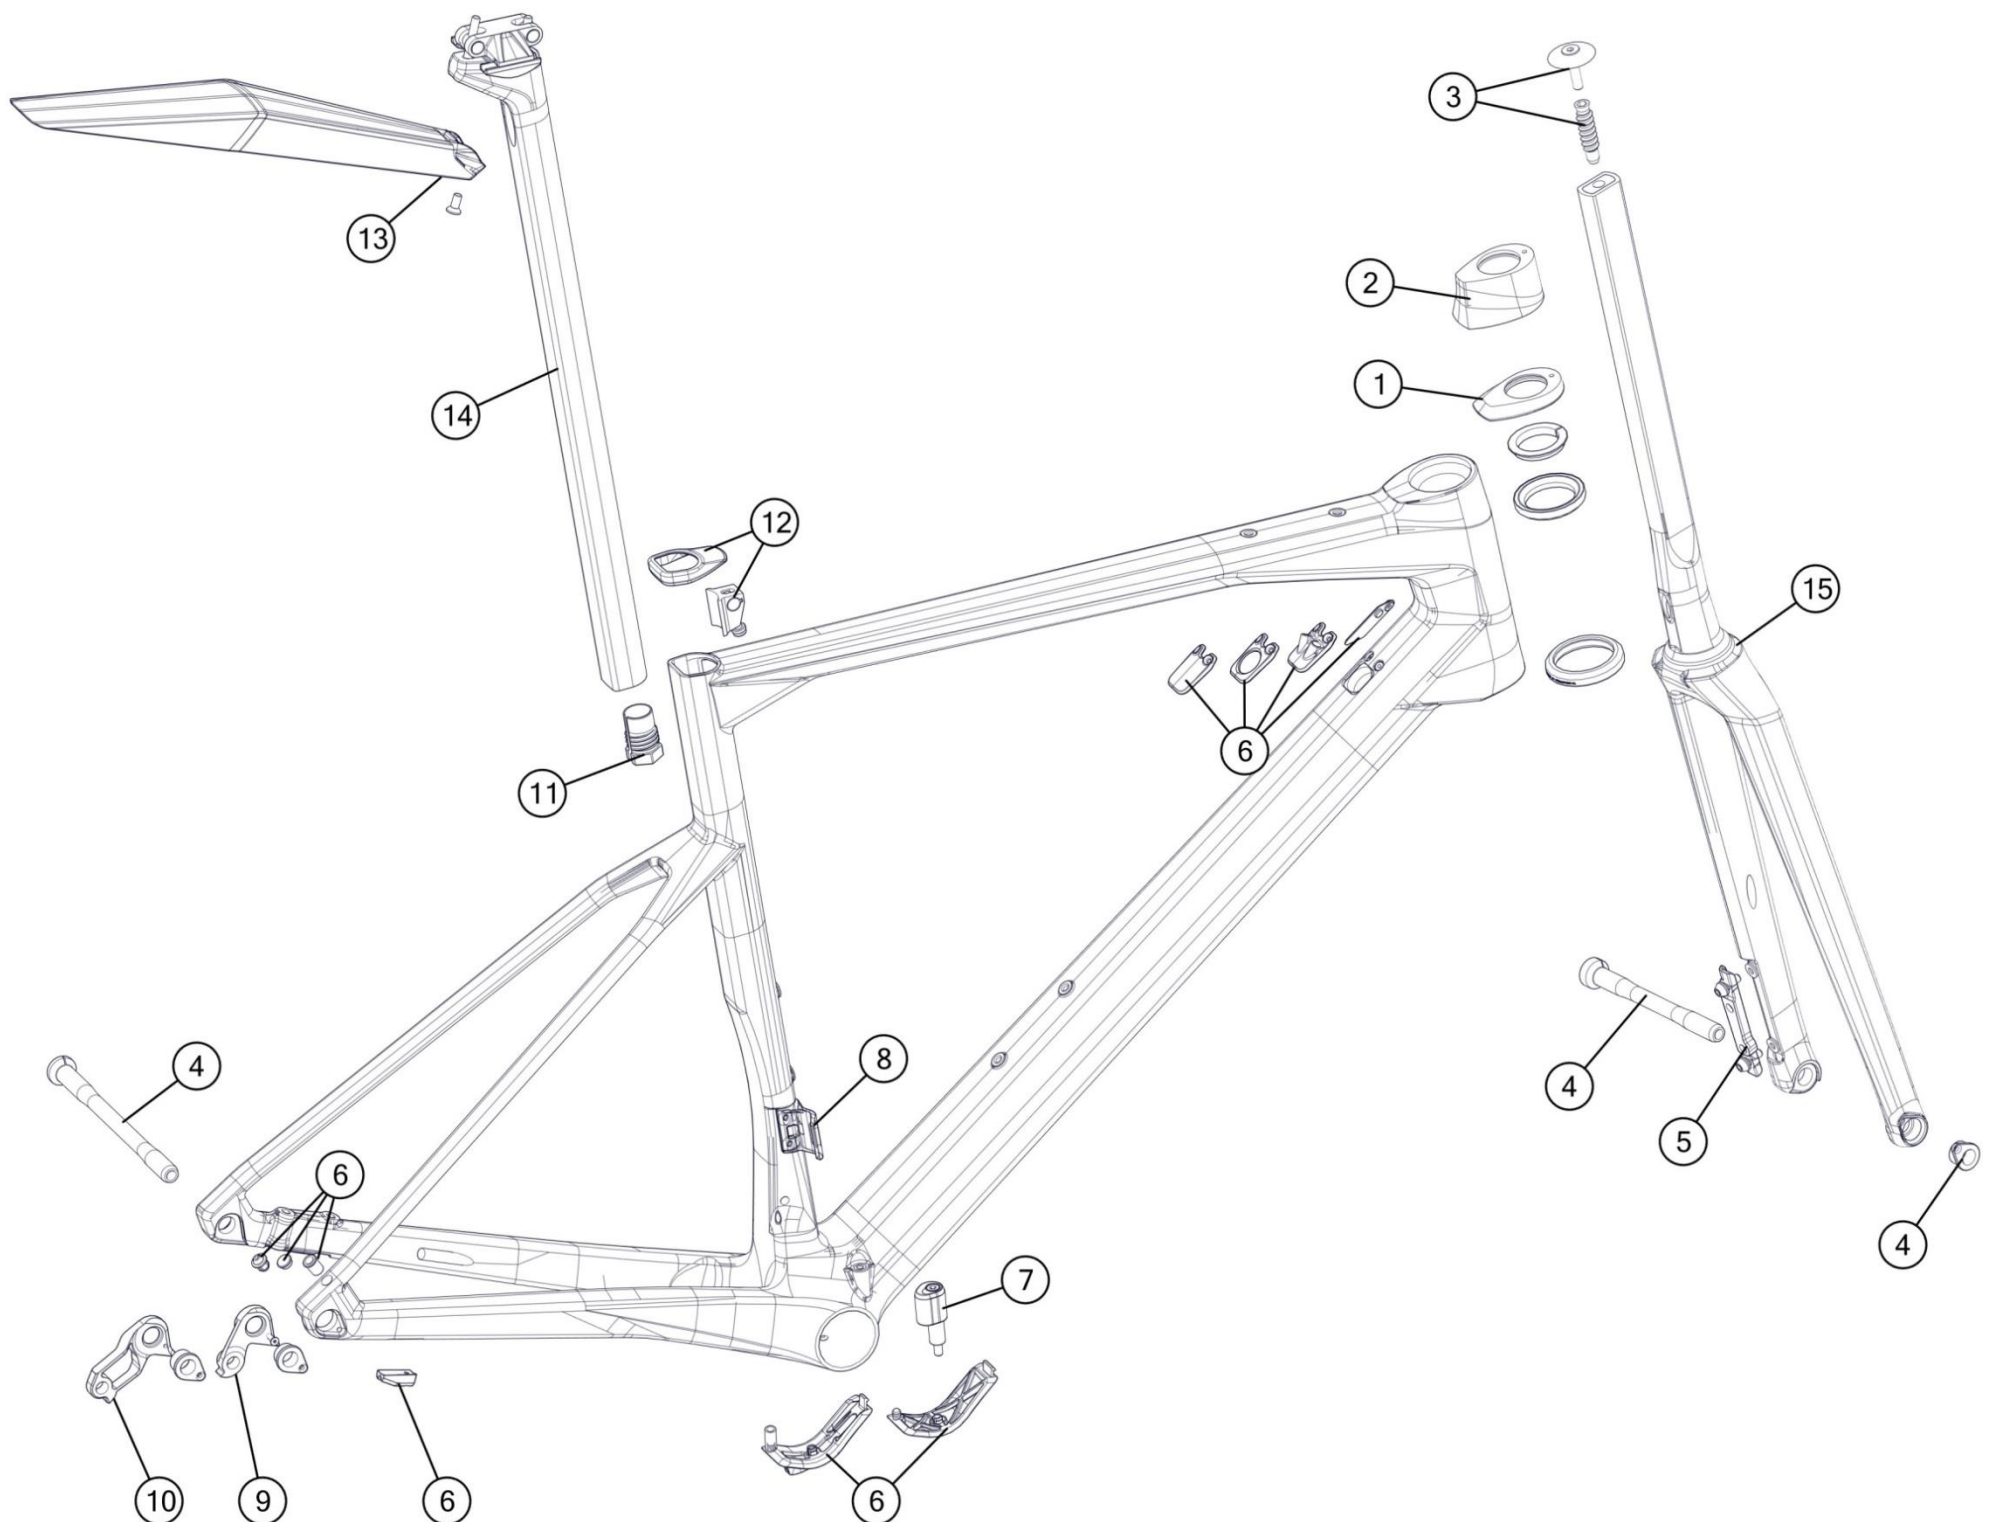

roadmachine 01

Pos. N°	Part N°	Part Name	Description
1+3	302093	Headset Roadmachine (w/low topcone)	
2	302084	Topcone ICS high 32 mm	for flat steerer only
3	300695	ICS Carbon Disc Fork Topcap	
4	301628	Thru axle kit #1	front & rear axle, 12x1mm
5	301004	Roadmachine front brake adapter 160mm	black anodised
6	302092	Cable guide #23	mechanic/ electronic
7	300715	Roadmachine chainguide	
8	300706	Roadmachine FD hanger	
9	301092	Dropout # 58	Standard (Shimano/Sram)
9	302109	Dropout #70	12 speed (SRAM AXS)
10	301093	Dropout # 59	Direct mount (Shimano only)
11	212500	Internal Battery Adapter	
12	302091	Seatpost clamp #24	
13	302085	D-fender mudguard	
14	302080	Roadmachine 01/URS seatpost	15mm offset
15	302069008079	roadmachine 01 ONE fork 47/51	grn red blk
15	302069008080	roadmachine 01 ONE fork 54-61	grn red blk
15	302069008077	roadmachine 01 TWO fork 47/51	gry red gry
15	302069008078	roadmachine 01 TWO fork 54-61	gry red gry
15	302069008073	roadmachine 01 THREE fork 47/51	blu red blk
15	302069008074	roadmachine 01 THREE fork 54-61	blu red blk
15	302069008071	roadmachine 01 FOUR fork 47/51	cbn wht red
15	302069008072	roadmachine 01 FOUR fork 54-61	cbn wht red
15	302069008081	roadmachine 01 MOD 1 fork 47/51	amb blk blk
15	302069008082	roadmachine 01 MOD 1 fork 54-61	amb blk blk
15	302069008075	roadmachine 01 MOD 2 fork 47/51	cbn blk blk
15	302069008076	roadmachine 01 MOD 2 fork 54-61	cbn blk blk