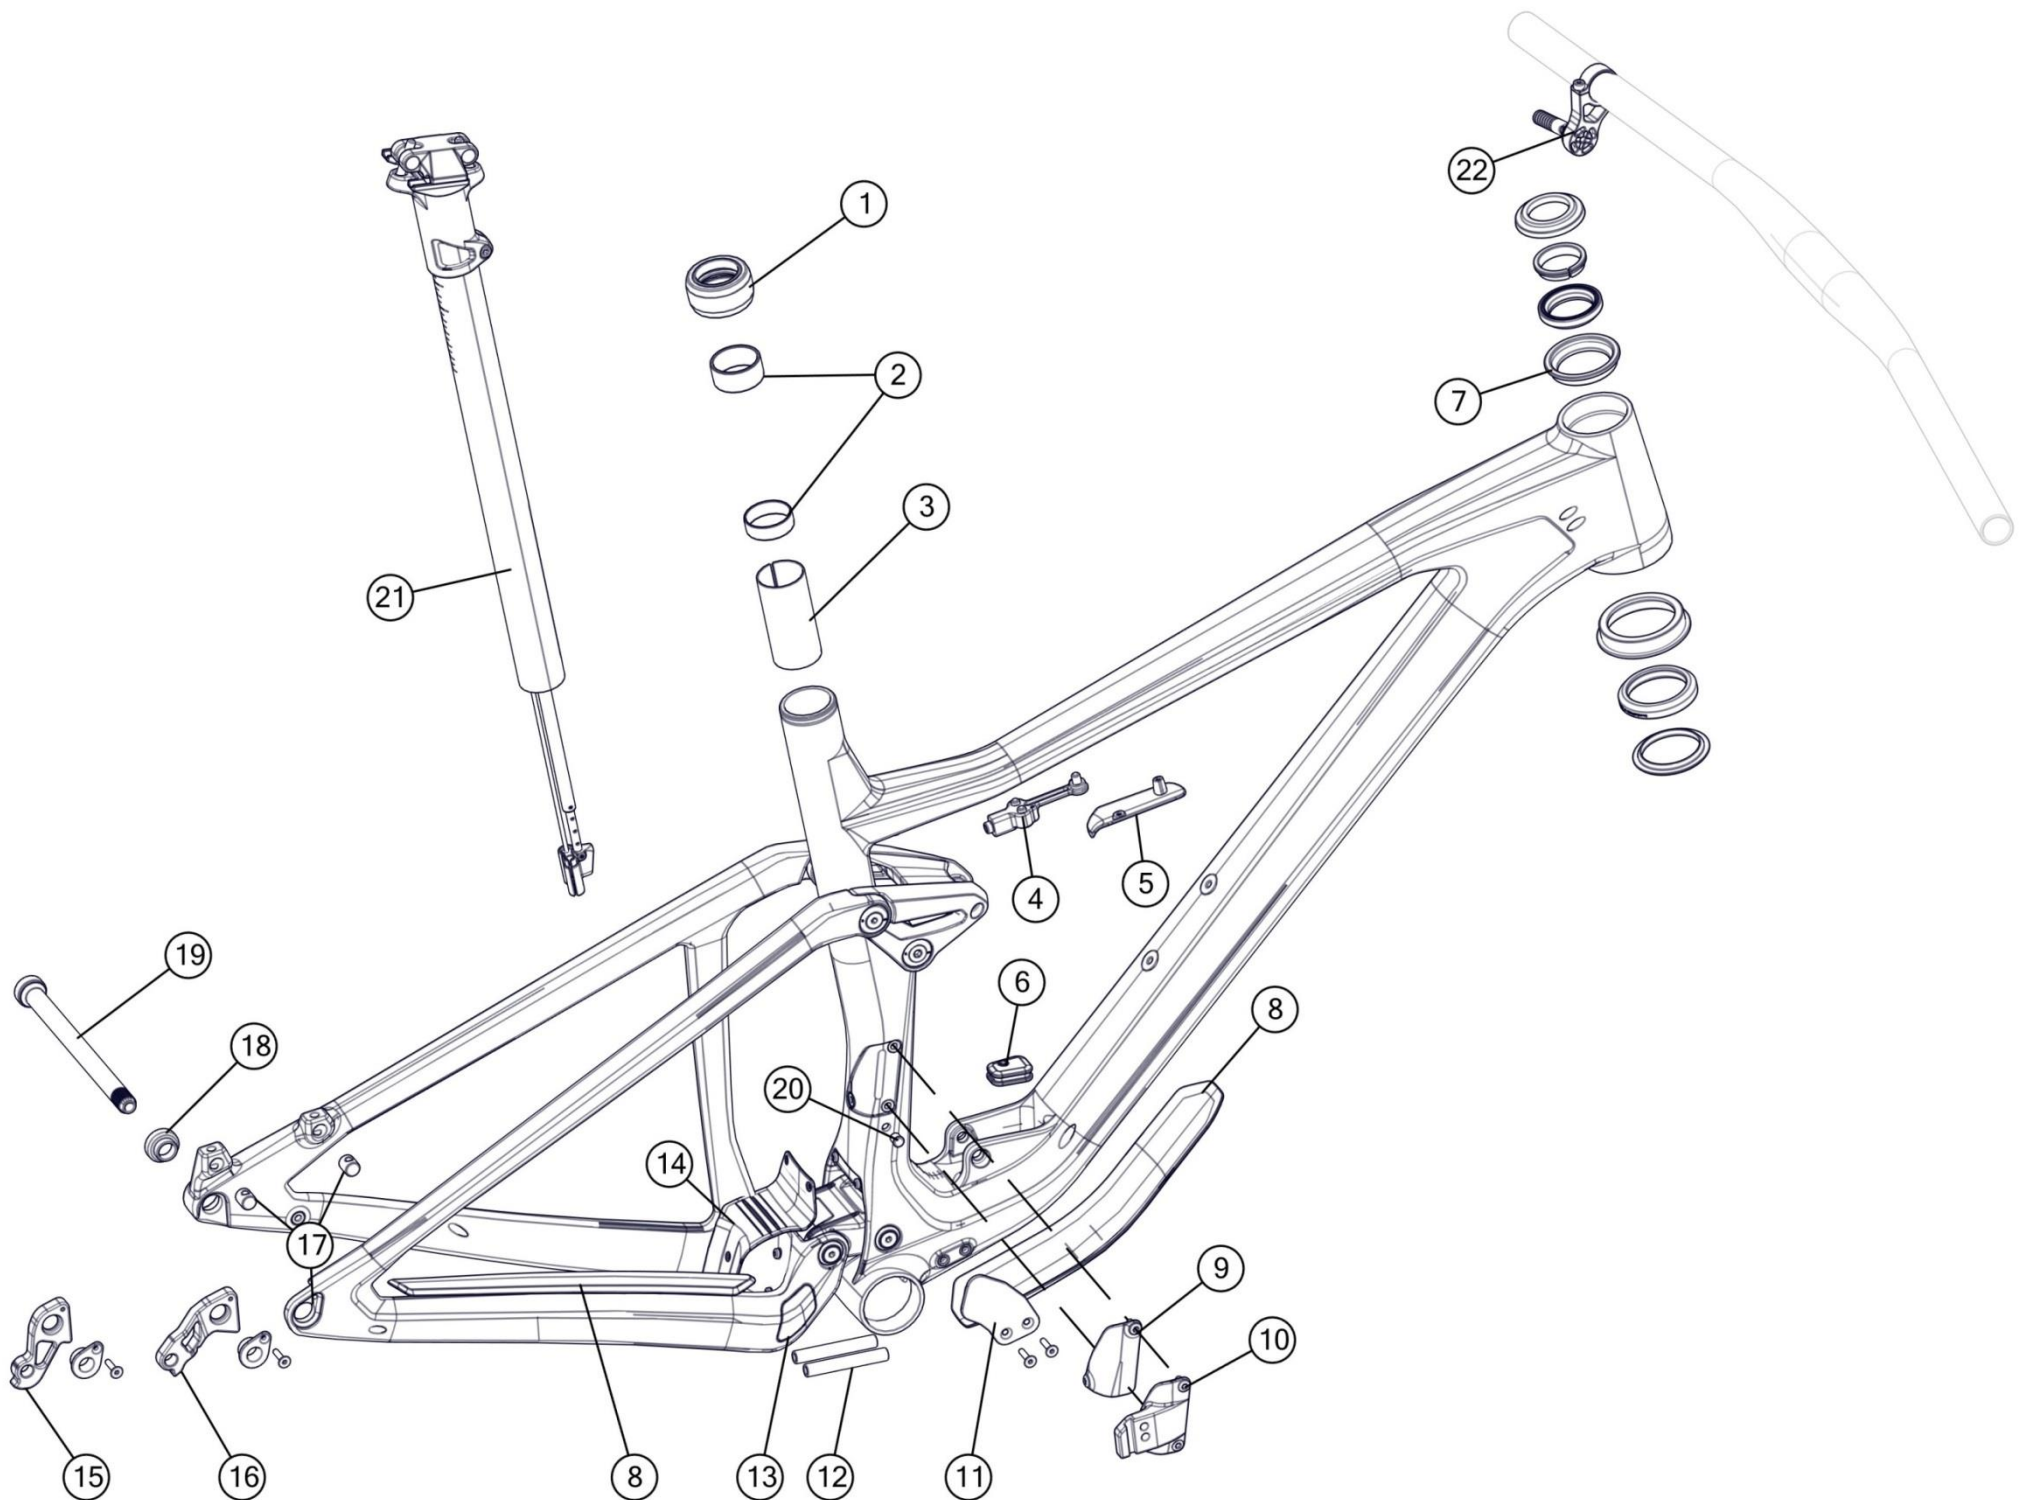

speedfox 01

Pos. N°	Part N°	Part Name	Description
1	301218	Trailsync dust wiper	
2	301197	speedfox Bushing kit	
3	301205	Sleeve kit	
4	301221	Trailsync lockbody kit	
5	301198	speedfox Lockbody cover	
6	301203	Shock remote rubber seal	5 pcs/set
7	300467	Headset A45AC1	
8	301199	speedfox agonist C/S and D/T protection	
9	301195	speedfox agonist FD Cover	
10	301194	speedfox agonist FD Hanger	
11	221315	Chaincatcher SF01/02 29	
12	301204	Cable guide tubes	10 pcs/set
13	301200	speedfox01 agonist01 650b & 29" Anti chainsuck plate	
14	301196	Lowerlink protection	
15	301701	Dropout #65	Standard (Shimano/Sram)
16	301702	Dropout #66	Direct mount (Shimano only)
17	215670	post mount bolt Ø10x11.6mm, silver	
18	301193	speedfox 01 agonist 01 Dropout bushing kit	10 pcs/set
19	301696	Thru axle kit #5	Black, M12x1mm
20	213693	Di2 plug kit # 2	10 pcs/set
21	301660	Trailsync post S 29	
21	301212	Trailsync post M 29	
21	301213	Trailsync post L 29	
21	301214	Trailsync post XL 29	
22	301271	Trailsync remote lever