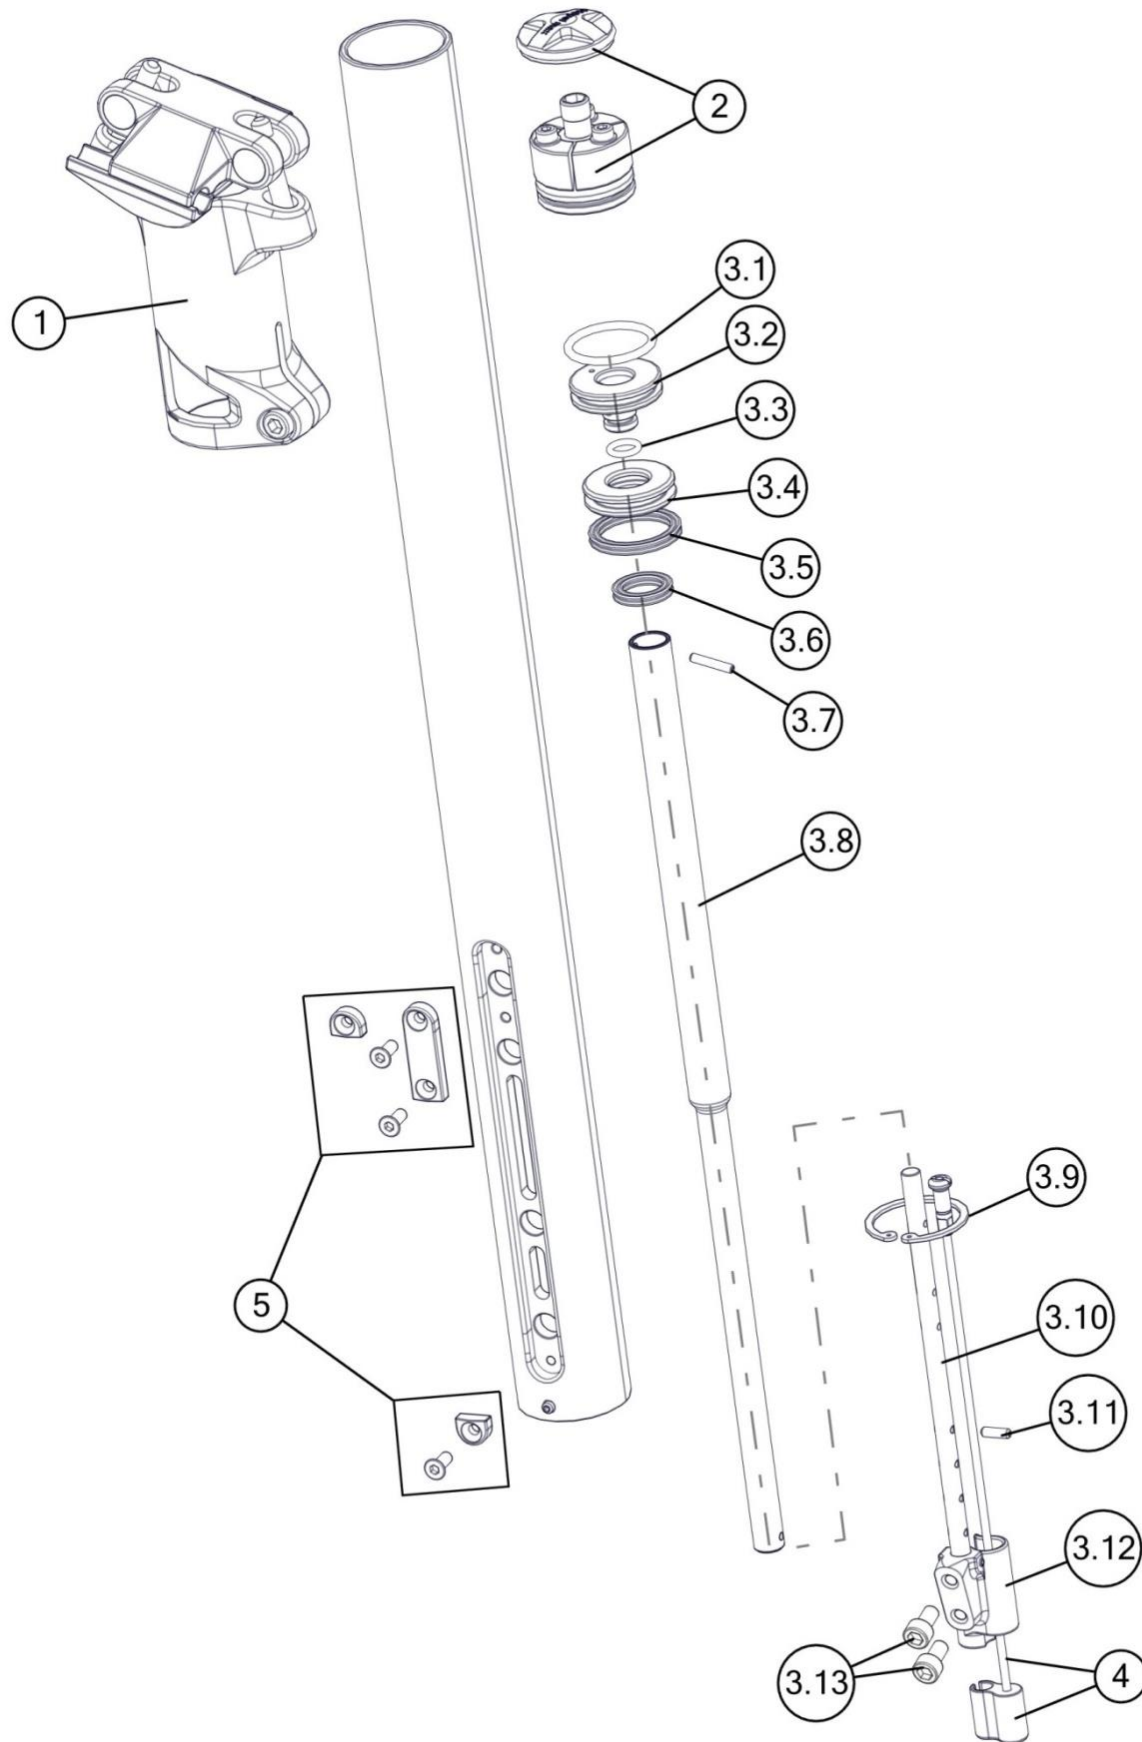

Trailsync post

Pos. N°	Part N°	Part Name	Description
1	301215	Trailsync saddle clamp short	
1	301248	Trailsync saddle clamp long	
2	301216	Trailsync valve head	
3	301223	Trailsync airshaft & seal rebuild kit	
4	301219	Trailsync spoke & glider kit	
5	301222	Trailsync end stop kit