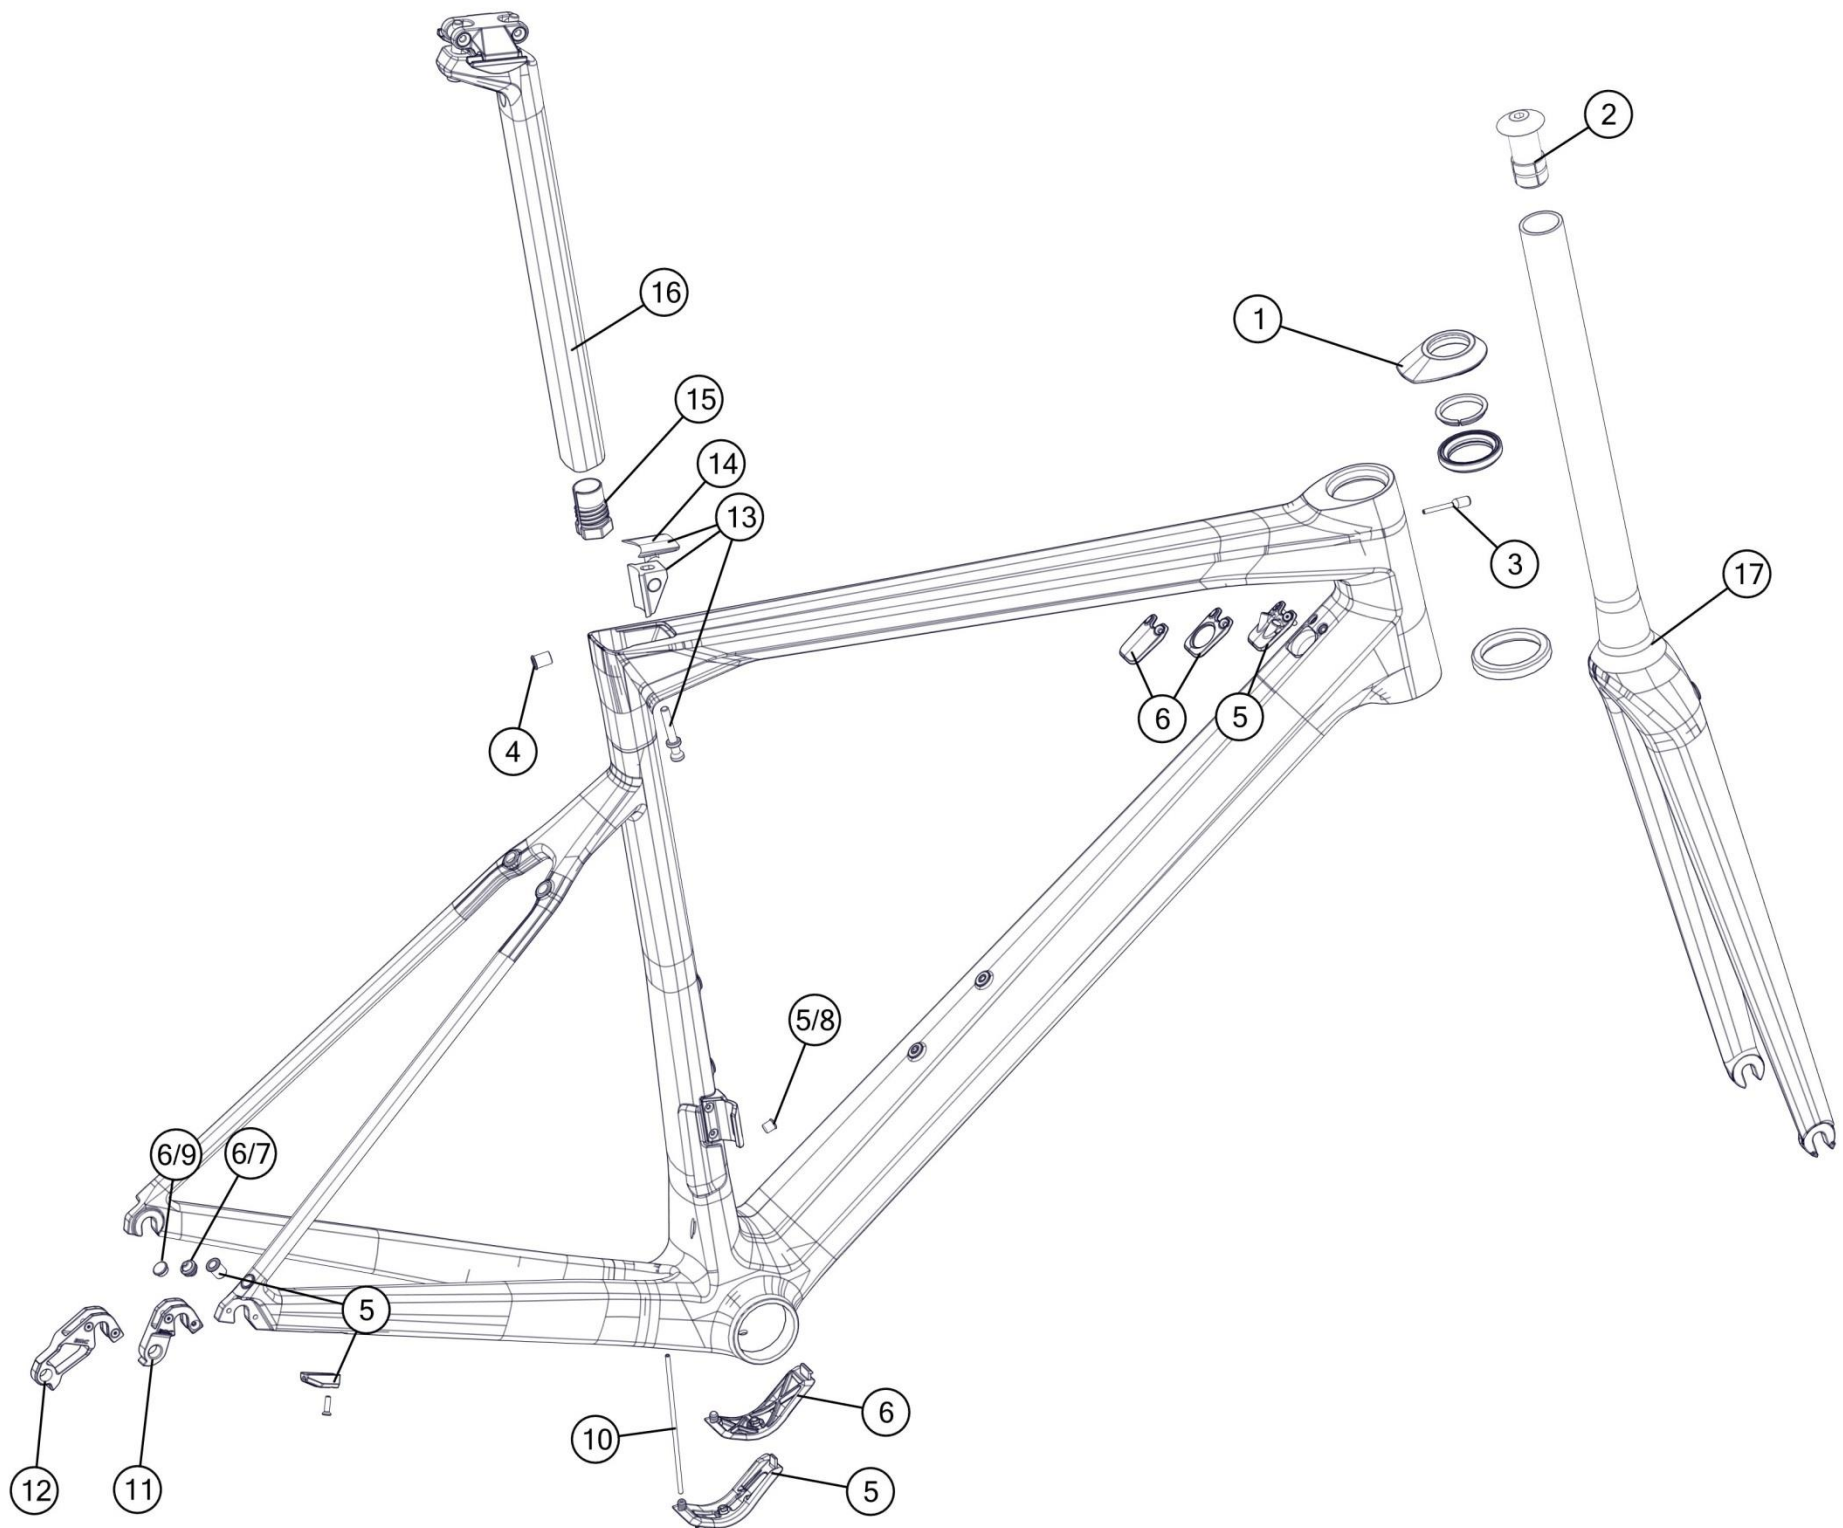

teammachine SLR01

Pos. N°	Part N°	Part Name	Description
1	301148	Headset SLR01/02 MY18	
2	213678	Expander # 1	
3	301104	Ball ferrules	10 pcs/set
3/4	301105	Cable stopper kit # 1	
5	301100	Mechanical kit # 7	
6	301102	Di2 kit # 8	Di2/ Etap
7	213675	Di2 plug kit # 1	10 pcs/set (Di2)
8	212492	Di2 Plug kit # 3	10 pcs/set (Mech.)
9	301103	Di2 Plug kit # 6	10 pcs/set (Etap)
10	301149	FD wire liner	10 pcs/set (Mech.)
11	301090	Dropout # 56	Standard (Shimano/Sram)
11	302108	Dropout # 69	12 speed (SRAM AXS)
12	301091	Dropout # 57	Direct mount (Shimano only)
13/14	301098	Seatpost clamp # 21	
14	301270	Seatpost clamp cover kit	3x 47/51, 7x 54-61
15	212500	Internal battery adapter	
16	301896	teammachine SLR01 seatpost, 0mm offset	stealth
16	301897	teammachine SLR01 seatpost, 15mm offset	stealth
16	301898	teammachine SLR01 seatpost, 30mm offset	stealth
17	302058008038	teammachine SLR01 ONE/MOD 1 fork	gry blk red
17	302058008039	teammachine SLR01 TWO/MOD 2 fork	blu red cbn