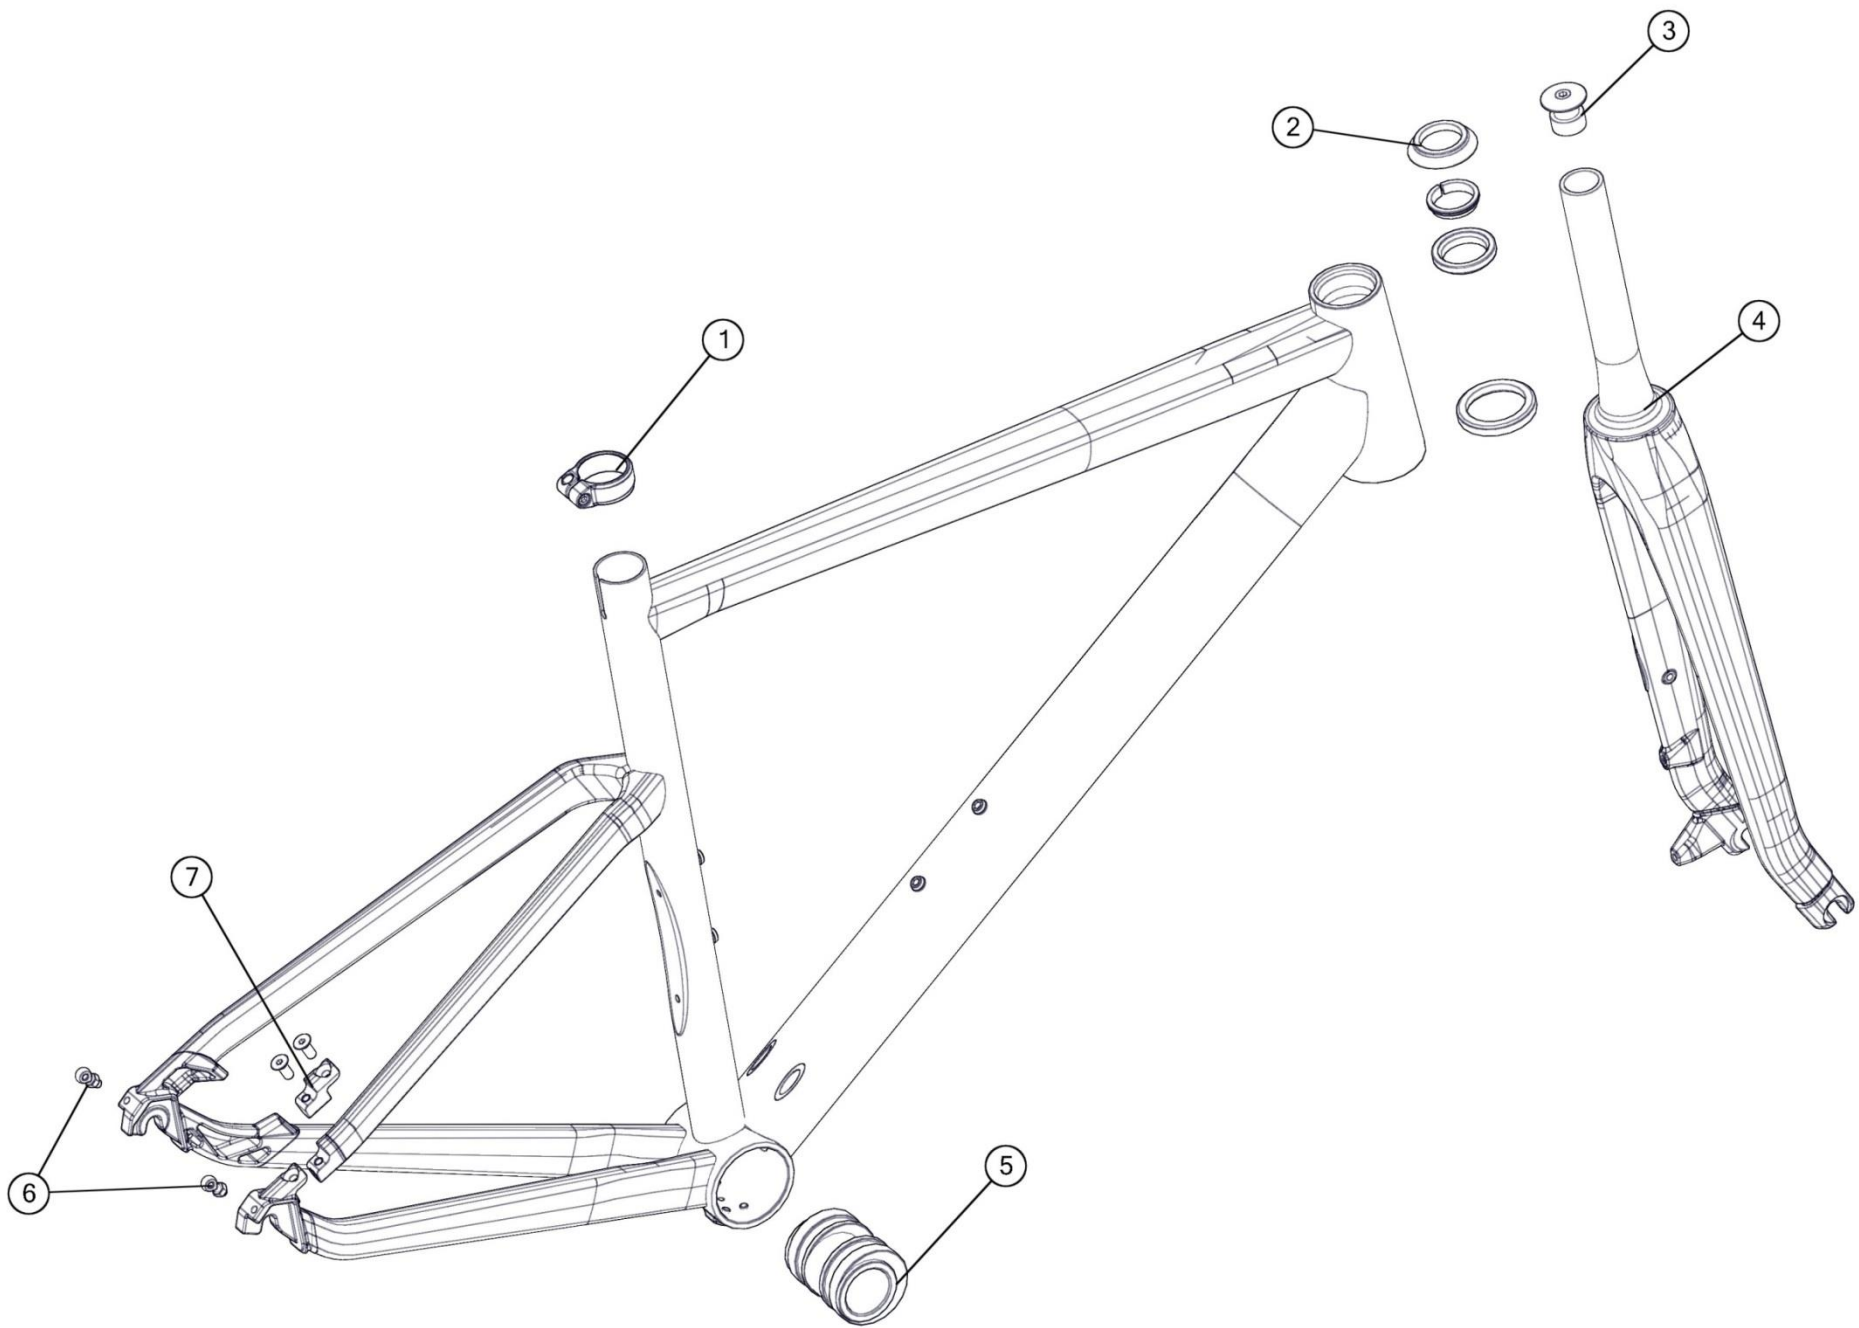

alpenchallenge AC01 IGH (internal gears)

Pos. N°	Part N°	Part Name	Description
1	207460	Raceclamp	Sandblasted black anodized
2	213713	Headset VP-B351AC1	Black, for carbon fork
2	300650	Headset FSA NO. 42 / 48 / ACB	Black, for alloy fork
3	220579	Expander # 3	Black/ silver
4	302057008036	alpenchallenge 01 ONE fork	snd snd snd
4	302057008037	alpenchallenge 01 TWO fork	amb amb amb
5	213718	Eccentric	Silver
6	216673	Fender mount	Silver
7	213715	Belt Gate	Black anodized
-	301167	Kickstand mount cover	
-	218465	AC01 City Kit Fenders - Black, Front & Rear