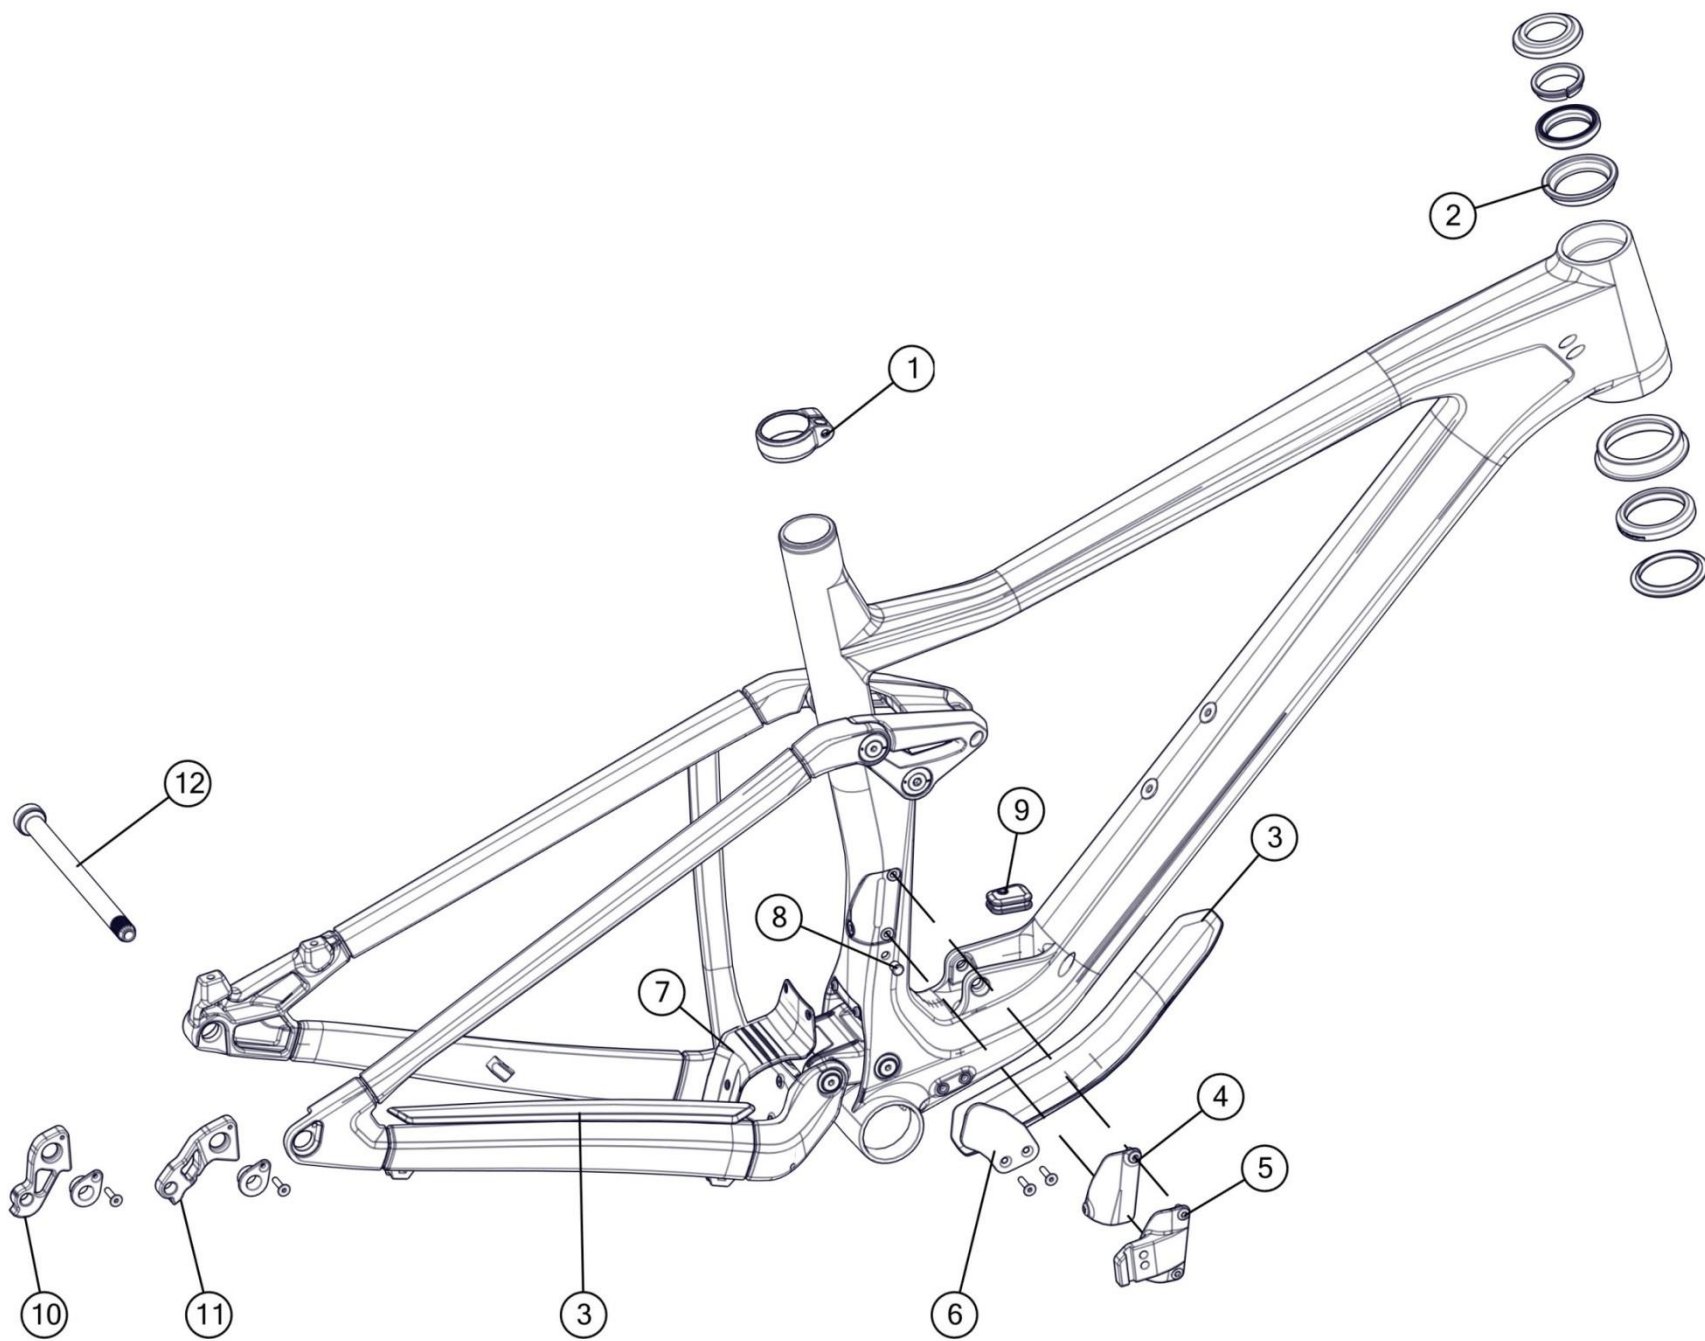

agonist 02

Pos. N°	Part N°	Part Name	Description
1	207460	Raceclamp	Sandblasted black anodized
2	300467	Headset A45AC1	
3	301199	speedfox agonist C/S and D/T protection	
4	301195	speedfox / agonist FD Cover	
5	301194	speedfox / agonist FD Hanger	
6	221315	Chaincatcher SF01/02 29	
7	301196	Lowerlink Protection	
8	213693	Di2 plug kit # 2	10 pcs/set
9	301203	Shock Remote Rubber Seal	5 pcs/set
10	301701	Dropout #65	Standard (Shimano/Sram)
11	301702	Dropout #66	Direct mount (Shimano only)
12	301696	Thru axle kit #5	Black, M12x1mm