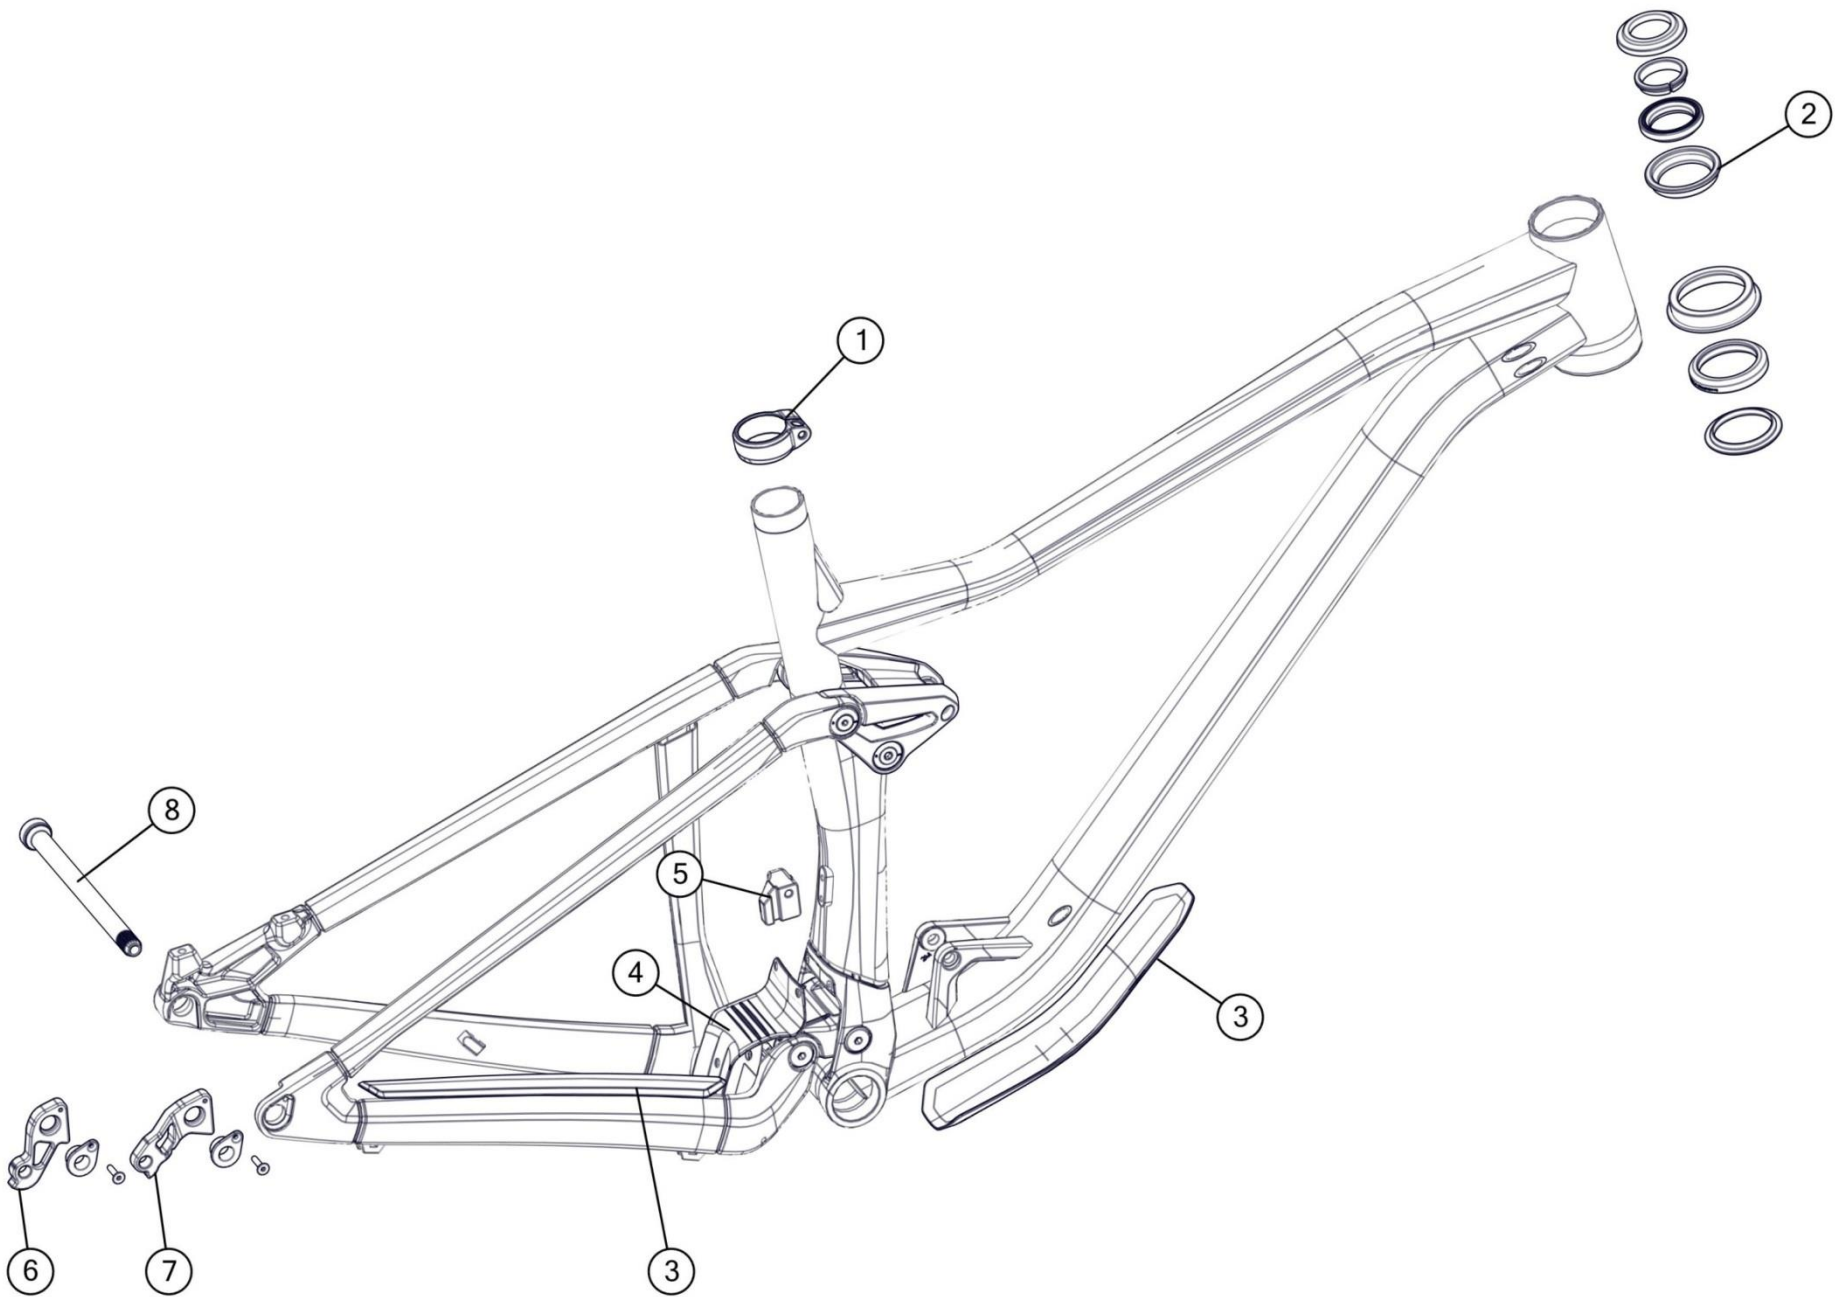

speedfox 03

Pos. N°	Part N°	Part Name	Description
1	207460	Raceclamp	Sandblasted black anodized
2	300467	Headset A45AC1	
3	301199	speedfox agonist C/S and D/T protection	
4	301196	Lowerlink Protection	
5	301209	speedfox 03 FD mount	
6	301701	Dropout #65	Standard (Shimano/Sram)
7	301702	Dropout #66	Direct mount (Shimano only)
8	301696	Thru axle kit #5	Black, M12x1mm