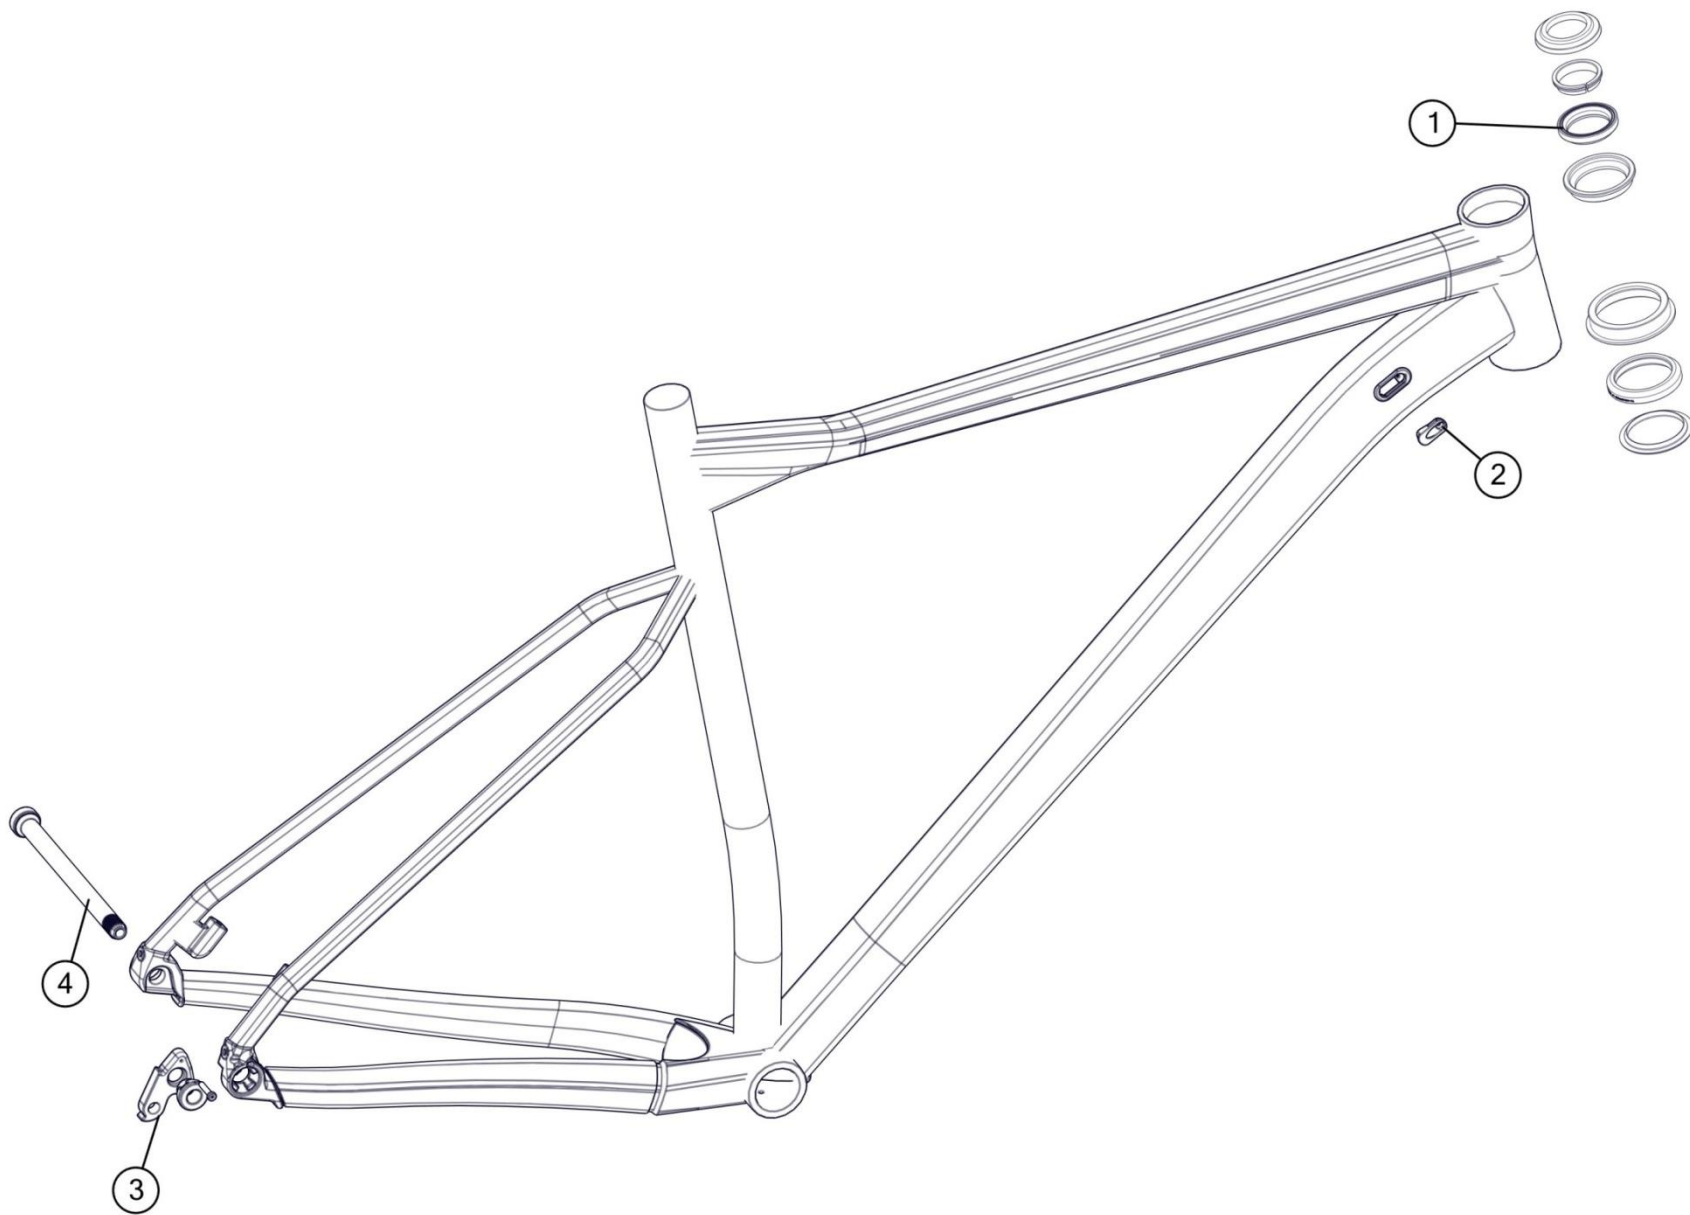

teamelite 03

Pos. N°	Part N°	Part Name	Description
1	301131	Headset FSA NO-57	Black
2	301096	Cable guide # 18	Black
3	301088	Dropout #54	Black
4	301696	Thru axle kit #5	Black