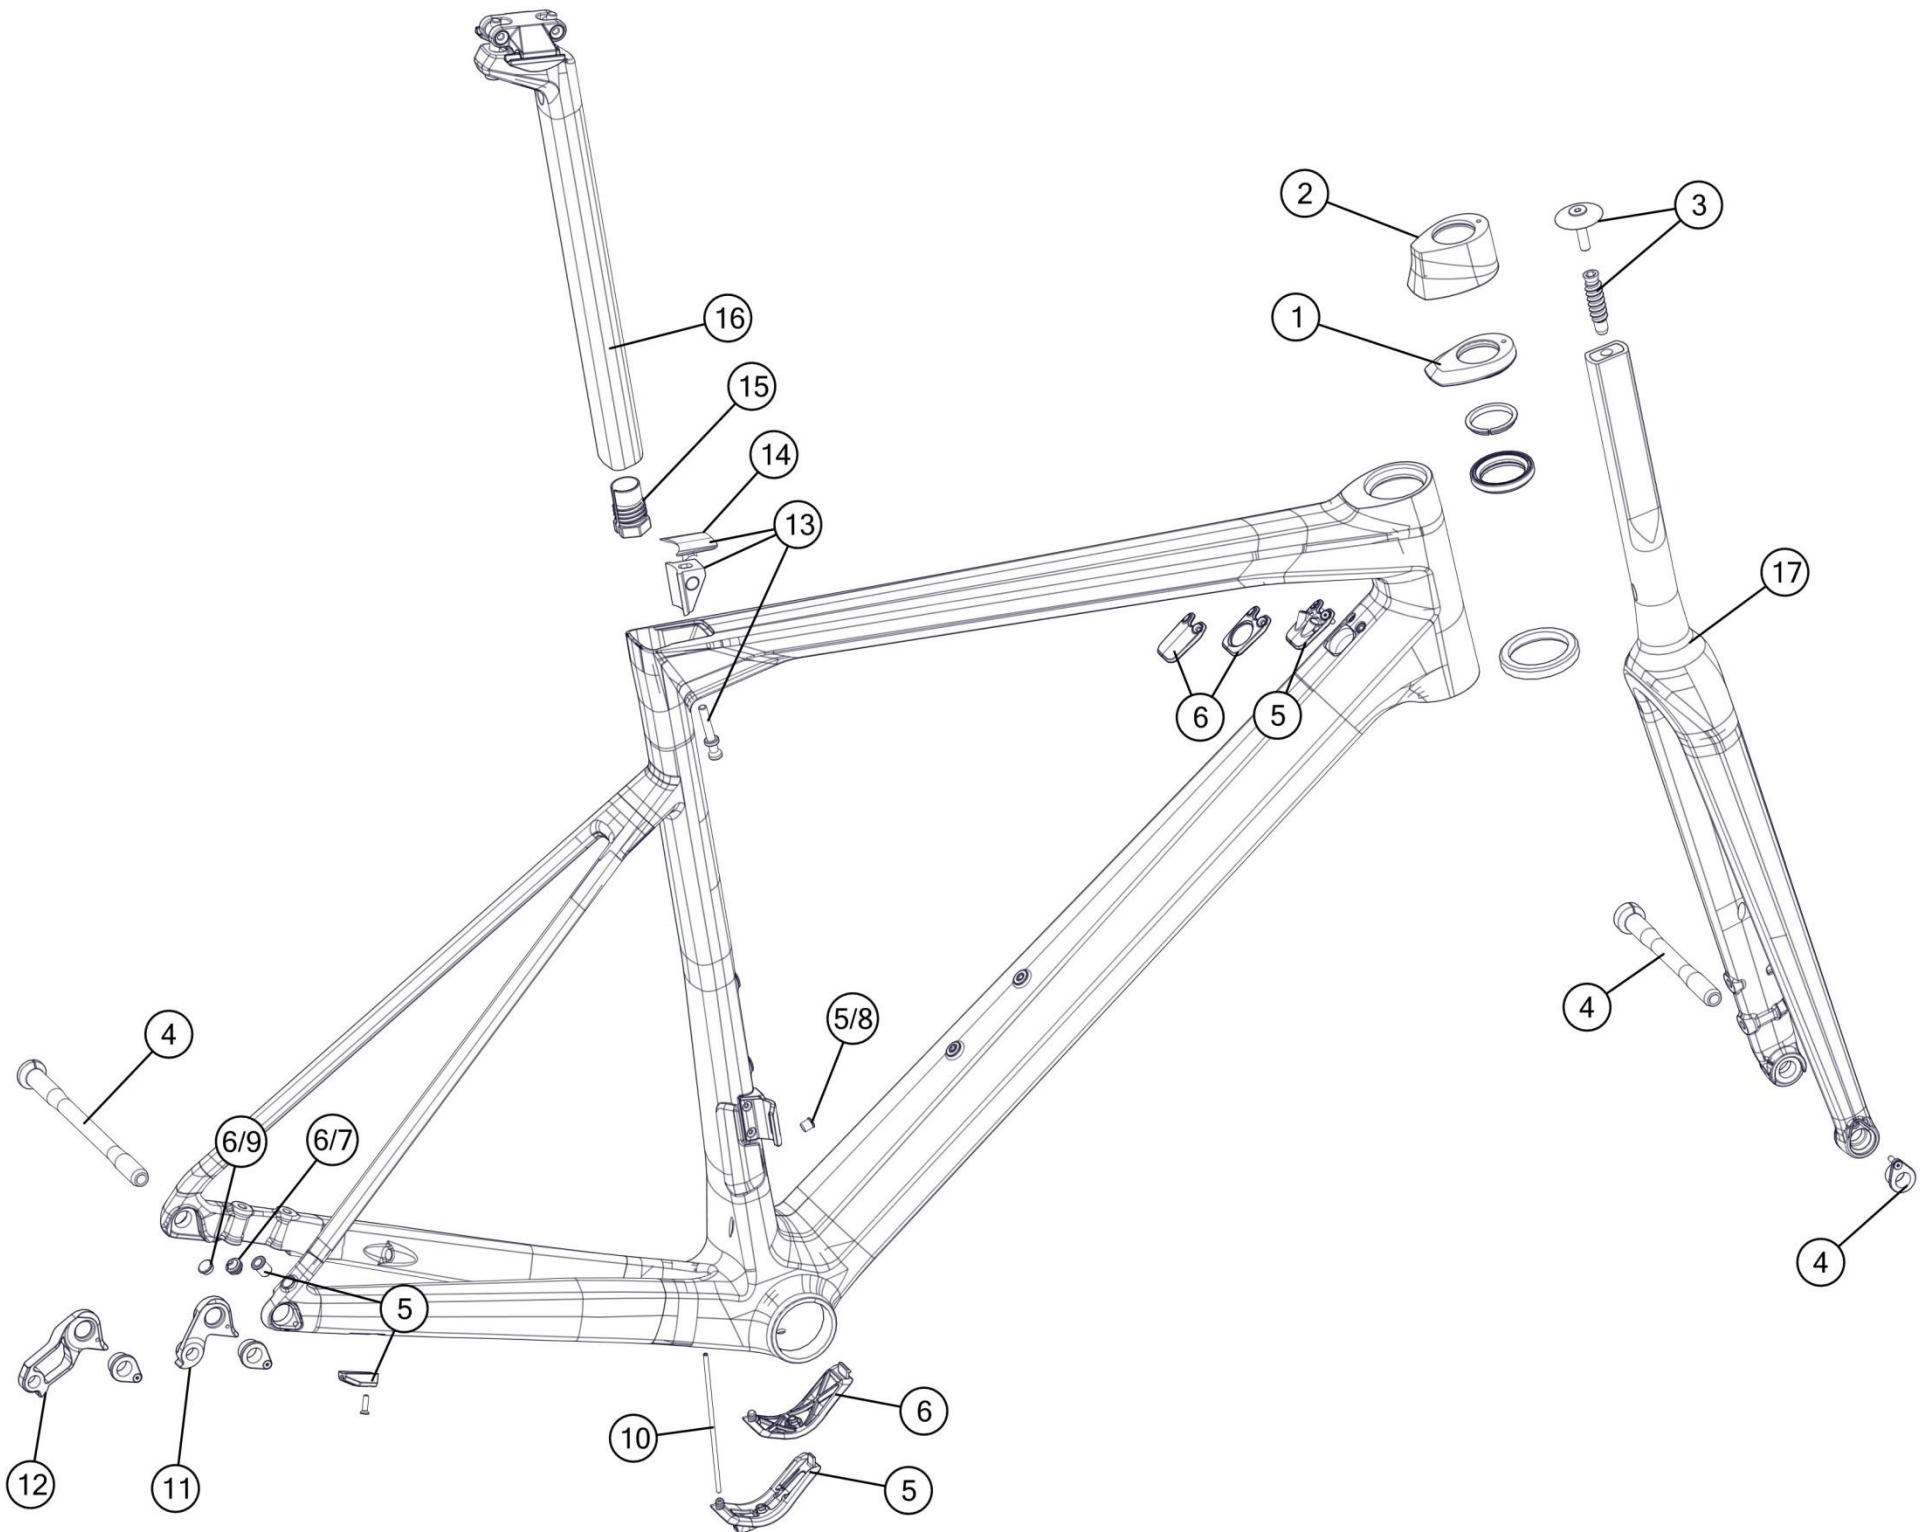

teammachine SLR01 Disc

Pos. N°	Part N°	Part Name	Description
1	301154	Headset SLR01 ICS MY18	
2	302084	Topcone ICS high, 32 mm	for flat steerer only
3	300695	IC Carbon Disc Fork Topcap	Black
4	301628	Thru axle kit #1	front & rear axle, 12x1mm
5	301100	Mechanical kit # 7	
6	301102	Di2 kit # 8	Di2/ Etap
7	213675	Di2 plug kit # 1	10 pcs/set (Di2)
8	212492	Di2 Plug kit # 3	10 pcs/set (Mech.)
9	301103	Di2 Plug kit # 6	10 pcs/set (Etap)
10	301149	FD wire liner	10 pcs/set (Mech.)
11	301092	Dropout # 58	Standard (Shimano/Sram)
11	302109	Dropout #70	12 speed (SRAM AXS)
12	301093	Dropout # 59	Direct mount (Shimano only)
13	301098	Seatpost clamp # 21	
14	301270	Seatpost clamp cover kit	3x 47/51, 7x 54-61
15	212500	Internal battery adapter	
16	301897	teammachine SLR01 seatpost, 15mm offset	Stealth
17	302059008043	Teammachine SLR01 DISC ONE fork	blu red red
17	302059008044	Teammachine SLR01 DISC TWO fork	gry wht gry
17	302059008041	Teammachine SLR01 DISC THREE fork	wht blk red
17	302059008098	Teammachine SLR01 DISC FOUR fork	gry blk red
17	302059008042	Teammachine SLR01 DISC MOD fork	blu red cbn
17	302059008045	Teammachine SLR01 DISC MOD fork	cbn gol gry
17	302059008047	Teammachine SLR01 DISC MOD fork	cbn blk cbn