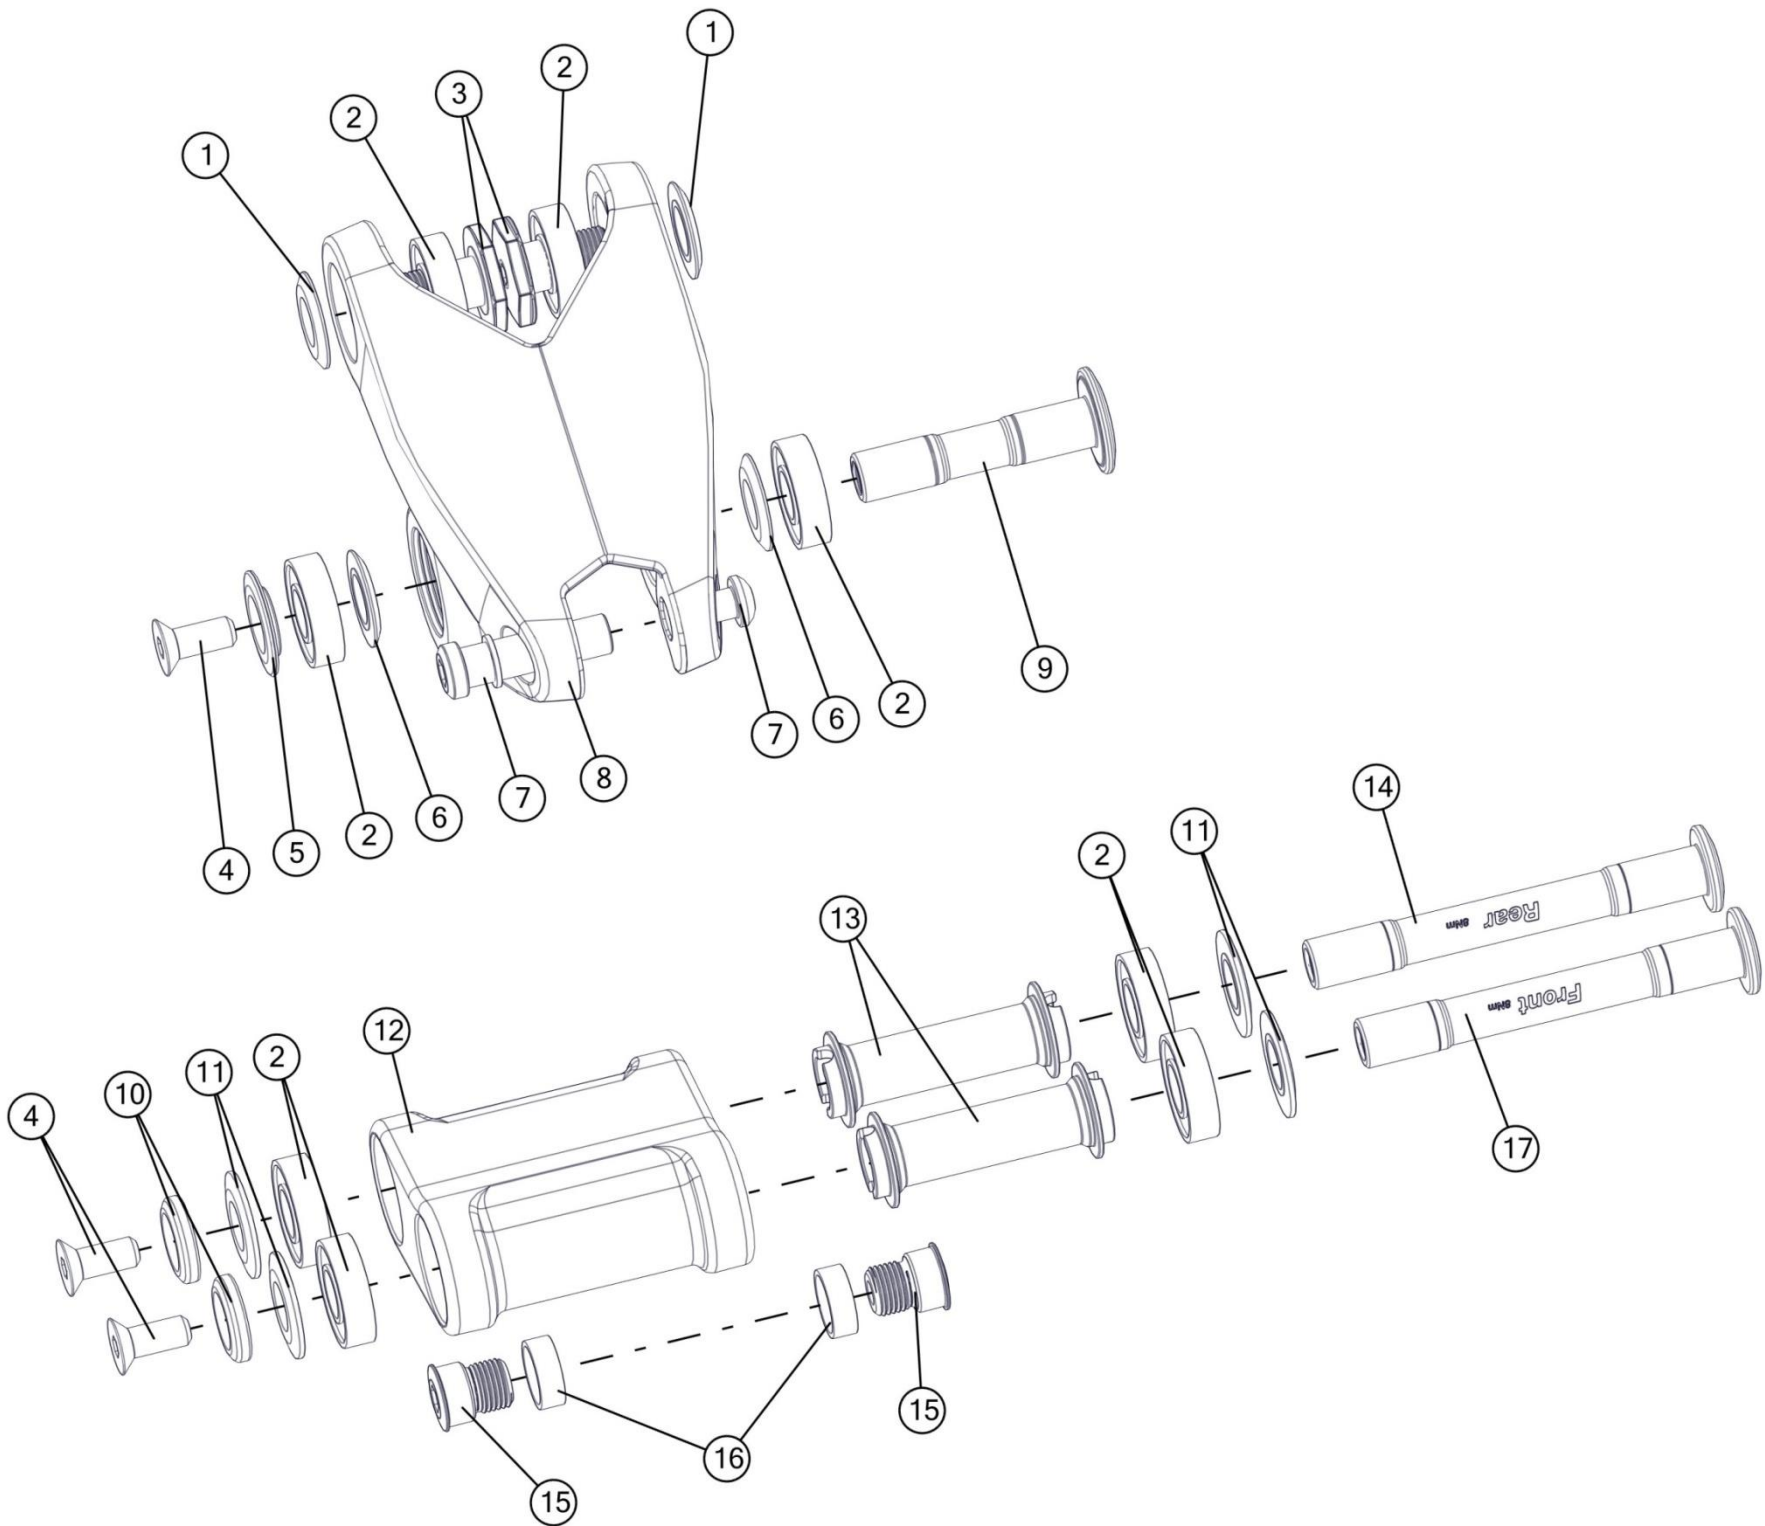

Fourstroke 01 suspension parts

Pos. N°	Part N°	Part Name	Description
1-7,9-11,13-17	301734	Bolt Kit # 26	black anodized
8,12	301733	Fourstroke 01 linkage kit	Carbon/ black anodized