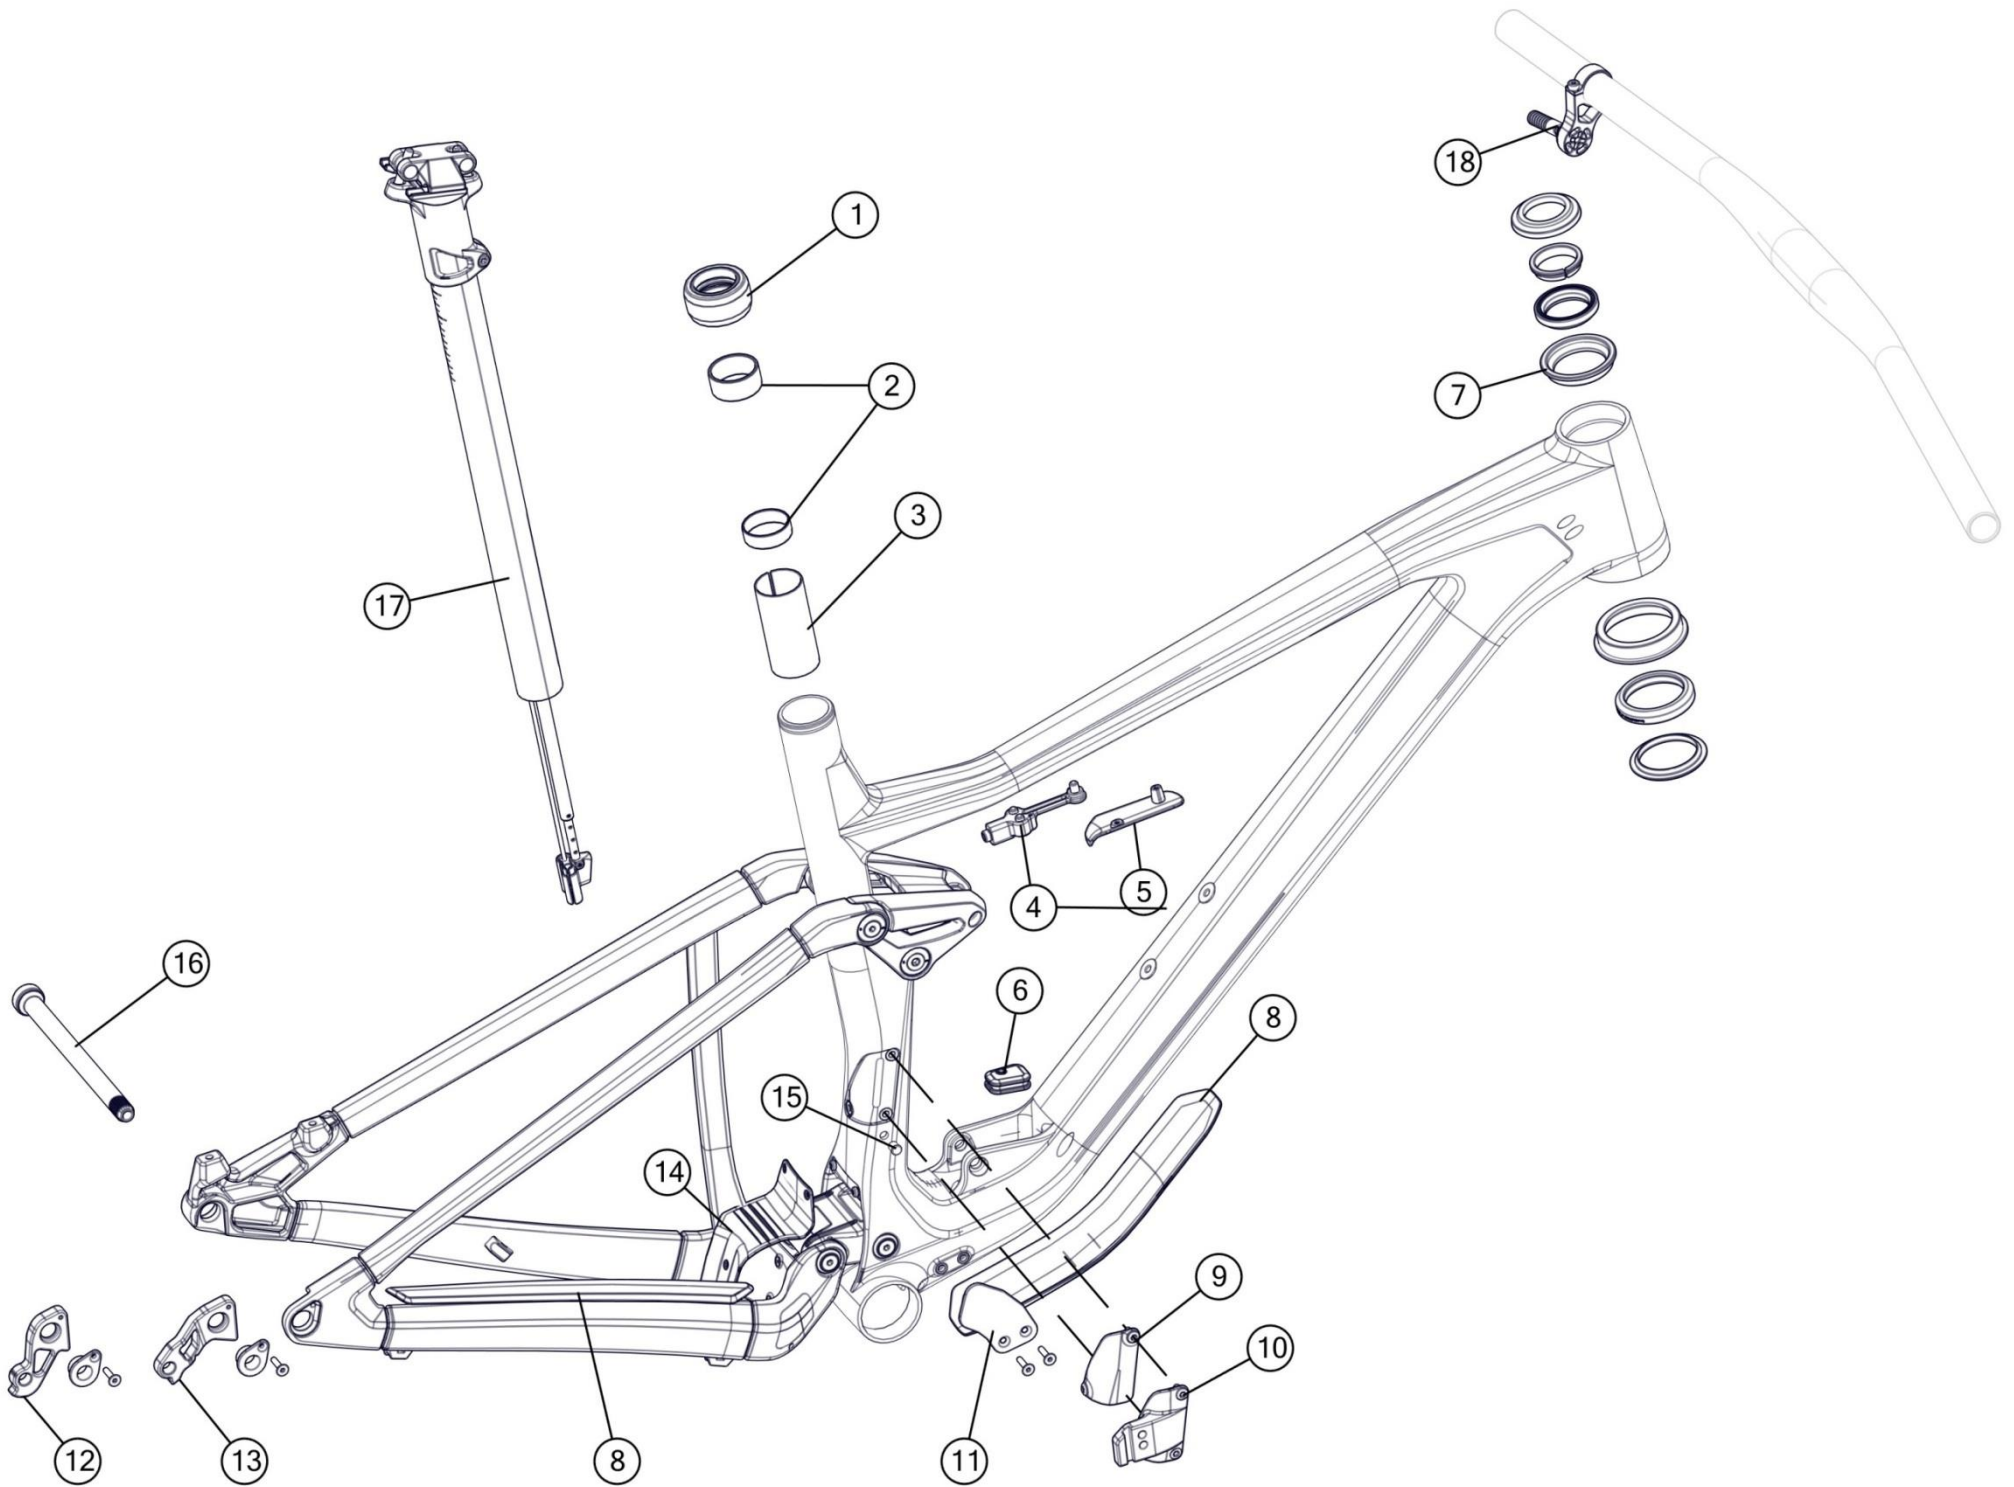

speedfox 02

Pos. N°	Part N°	Part Name	Description
1	301218	Trailsync dust wiper	
2	301197	Speedfox Bushing Kit	
3	301205	Sleeve Kit	
4	301221	Trailsync lockbody kit	
5	301198	Speedfox Lockbody Cover	
6	301203	Shock Remote Rubber Seal	10 pcs/set
7	300467	Headset A45AC1	
8	301199	speedfox agonist C/S and D/T protection	
9	301195	speedfox agonist FD Cover	
10	301194	speedfox agonist FD Hanger	
11	221315	Chaincatcher SF01/02 29	
12	301701	Dropout #65	Standard (Shimano/Sram)
13	301702	Dropout #66	Direct mount (Shimano only)
14	301196	Lowerlink Protection	
15	213693	Di2 plug kit # 2	10 pcs/set
16	301696	Thru axle kit #5	Black, M12x1mm
17	301660	Trailsync post S 29	
17	301212	Trailsync post M 29	
17	301213	Trailsync post L 29	
17	301214	Trailsync post XL 29	
18	301271	Trailsync remote lever