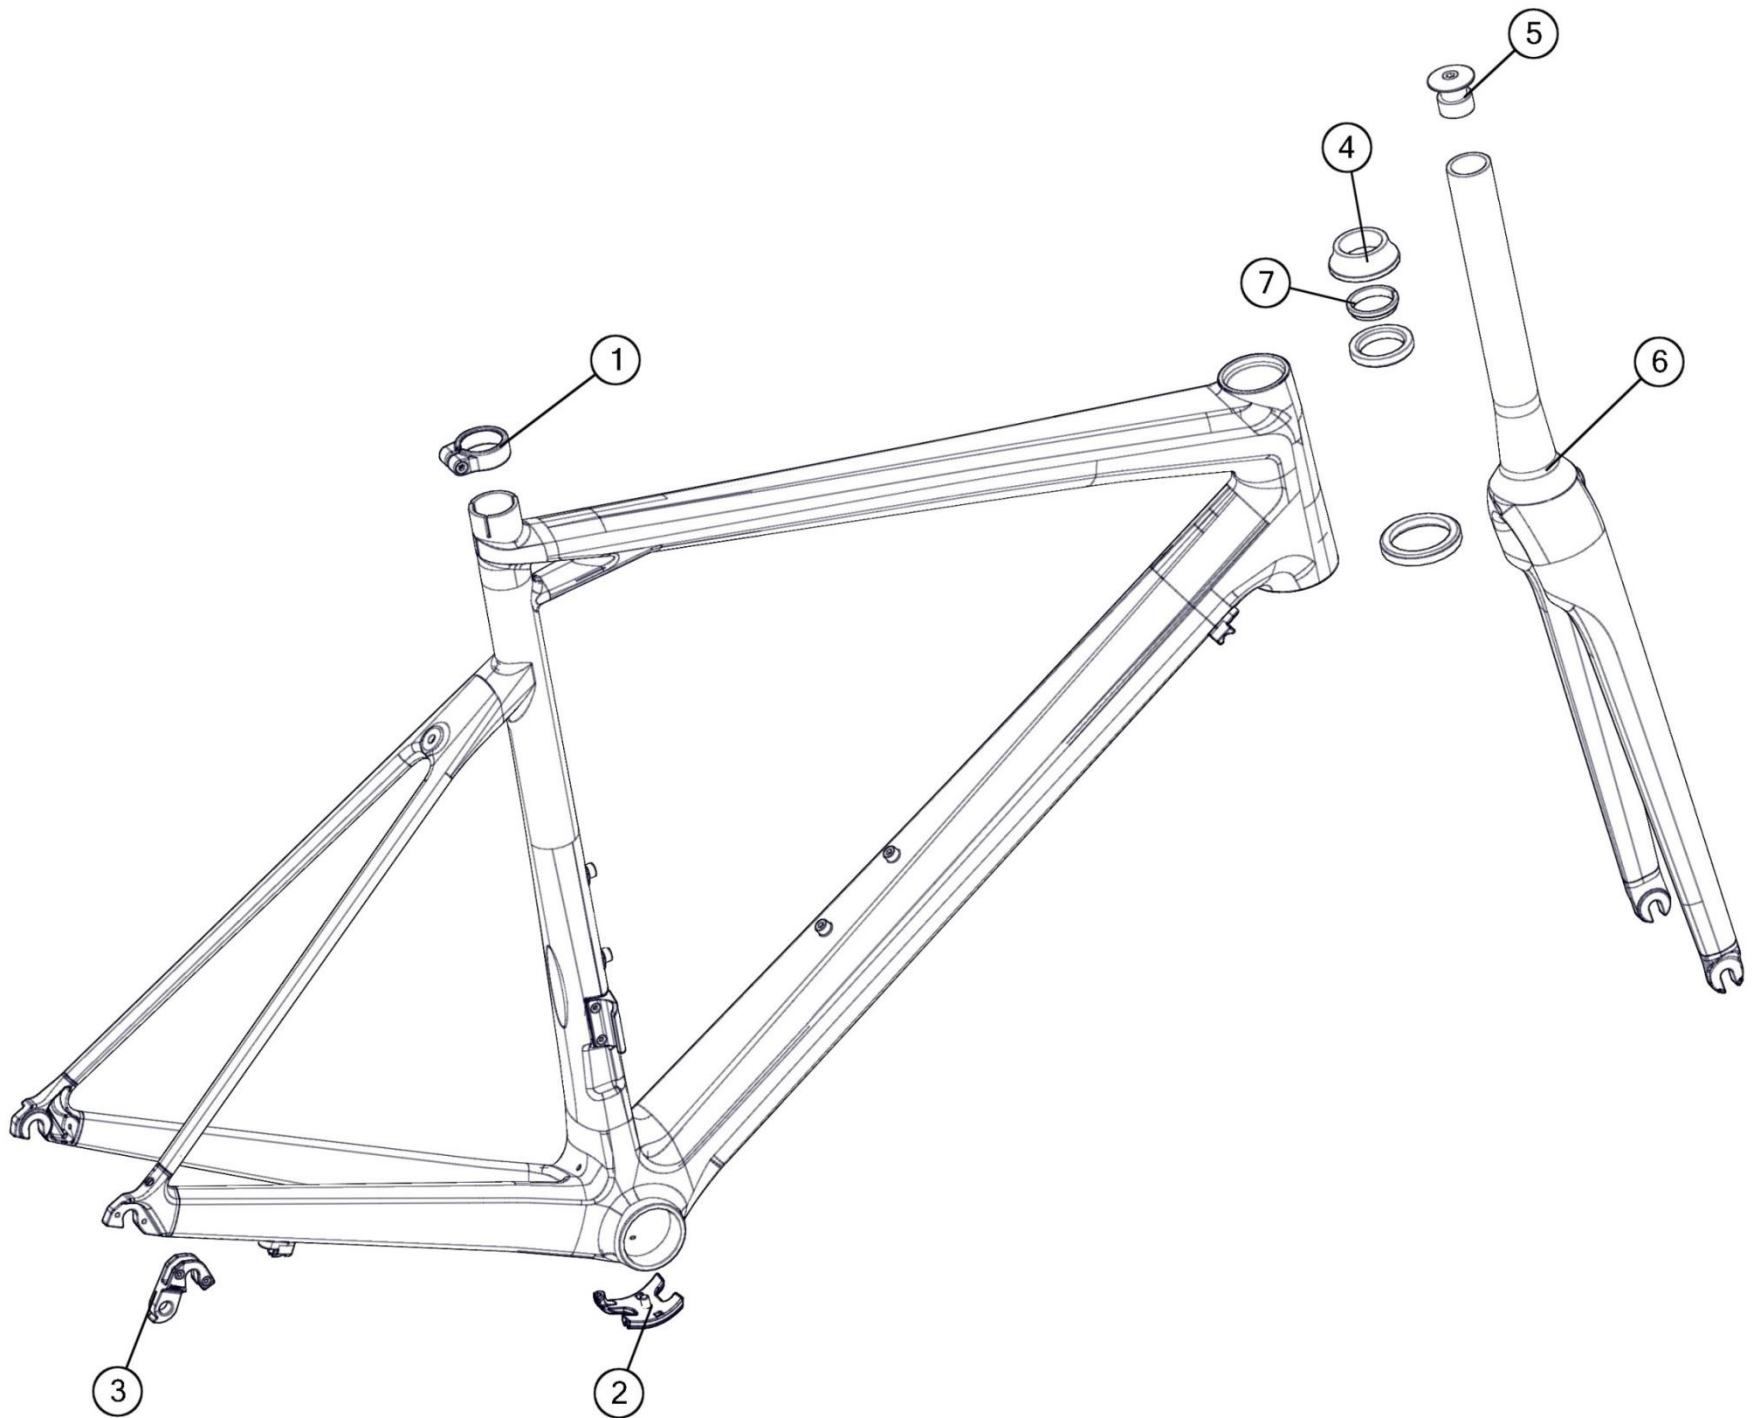

teammachine SLR03

Pos. N°	Part N°	Part Name	Description
1	212176	Seat post clamp # 10	Sandblasted black anodized
2	300451	BB cable guide #1-black	Black
3	214967	Dropout # 41	Sandblasted black anodized
4	300669	Headset FSA IS-2 / 42ACB	Black
5	220579	Expander # 3	Black/ silver
6	302060008048	teammachine SLR03 ONE fork	blk red gry