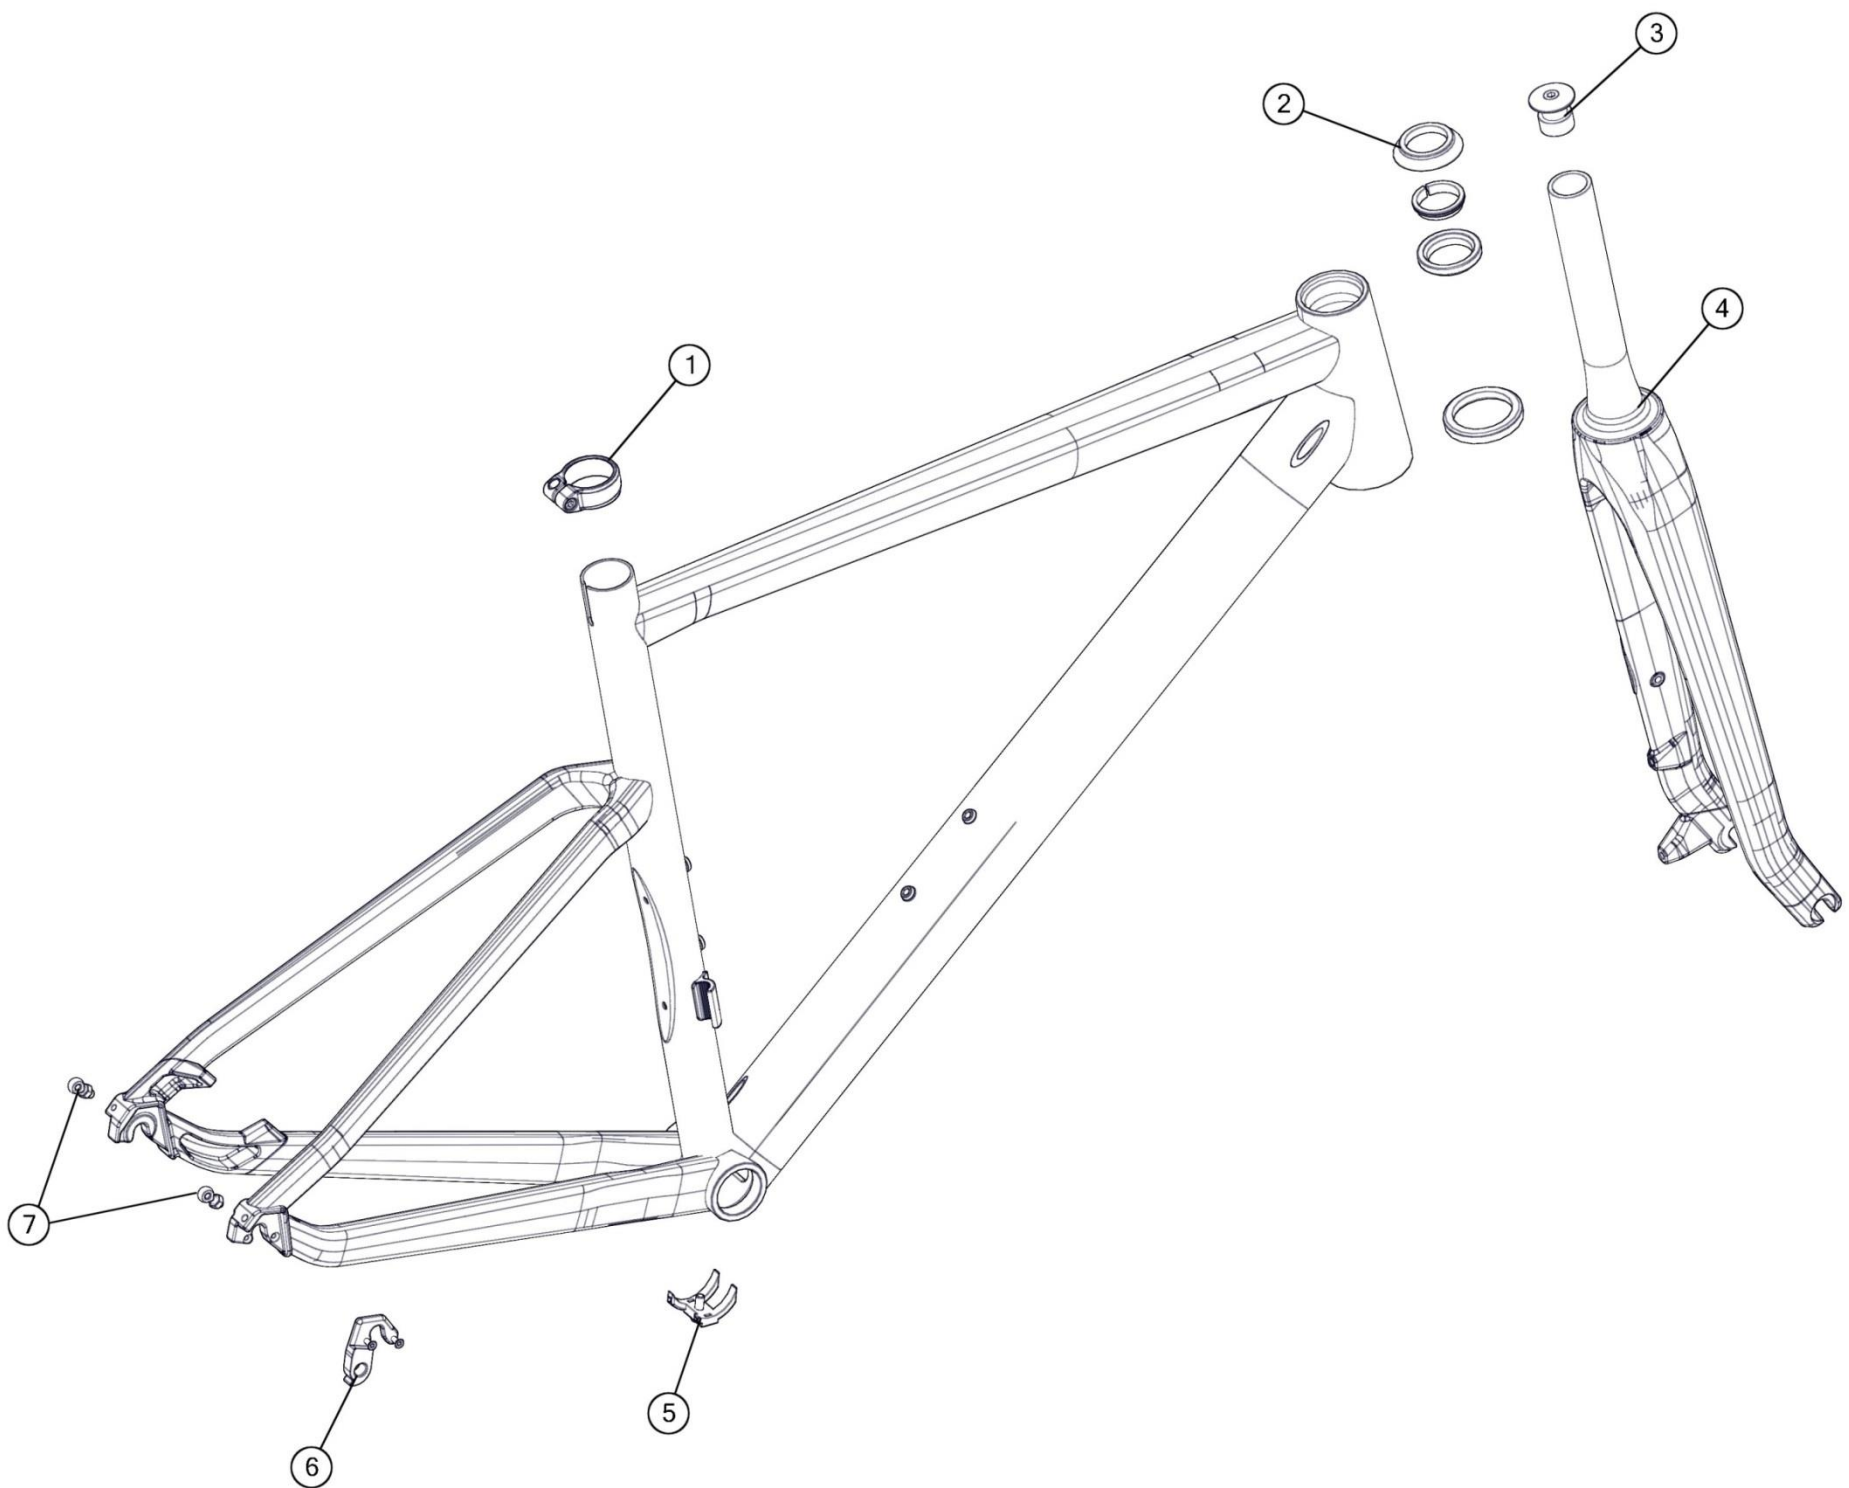

alpenchallenge AC01 Derailleur

Pos. N°	Part N°		Description
1	207460	Raceclamp	Sandblasted black anodized
2	213713	Headset VP-B351AC1	Black, for carbon fork
2	300650	Headset FSA NO. 42 / 48 / ACB	Black, for alloy fork
3	220579	Expander # 3	Black/ silver
4	302057008035	alpenchallenge 01 THREE fork	blu blu blu
	302057008034	alpenchallenge 01 FOUR fork	blk blk blk
5	212539	BB cable guide # 2	Black
6	212177	Dropout # 37	Black
7	216673	Fender mount	Silver
-	301167	Kickstand mount cover	
-	218465	AC01 City Kit Fenders	Black, Front & Rear