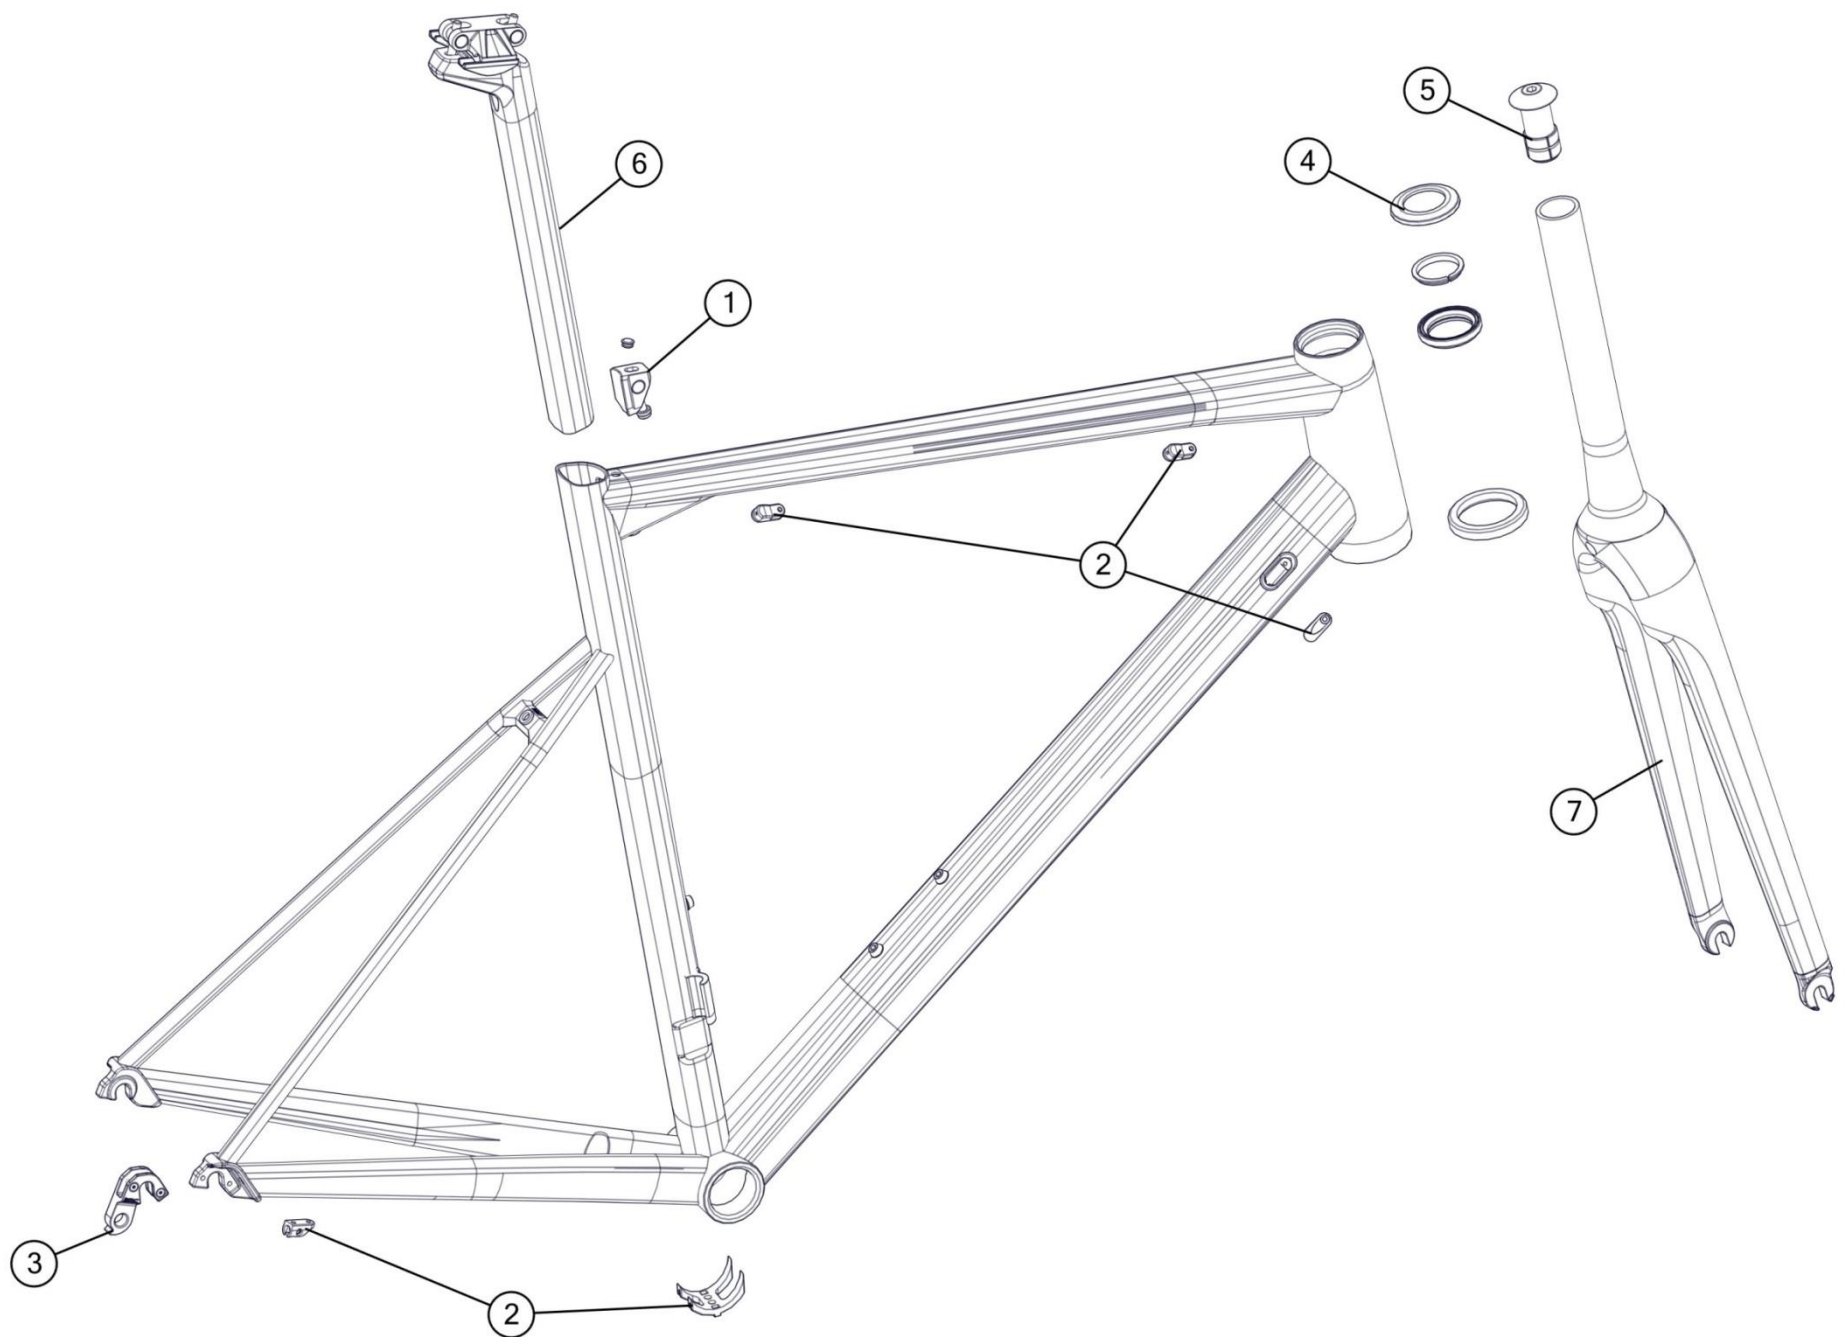

teammachine ALR01

Pos. N°	Part N°	Part Name	Description
1	301631	Seatpost clamp #23	Black anodized
2	301665	Cable guide #21	Black
3	301090	Dropout # 56	Sandblasted black anodized
4/5	301693	teammachine ALR Headset & Expander	Black
6	301145	teammachine seatpost, 15mm offset	Stealth
7	302062008051	teammachine ALR ONE fork	red bru gry
7	302062008052	teammachine ALR TWO fork	gry bru yel