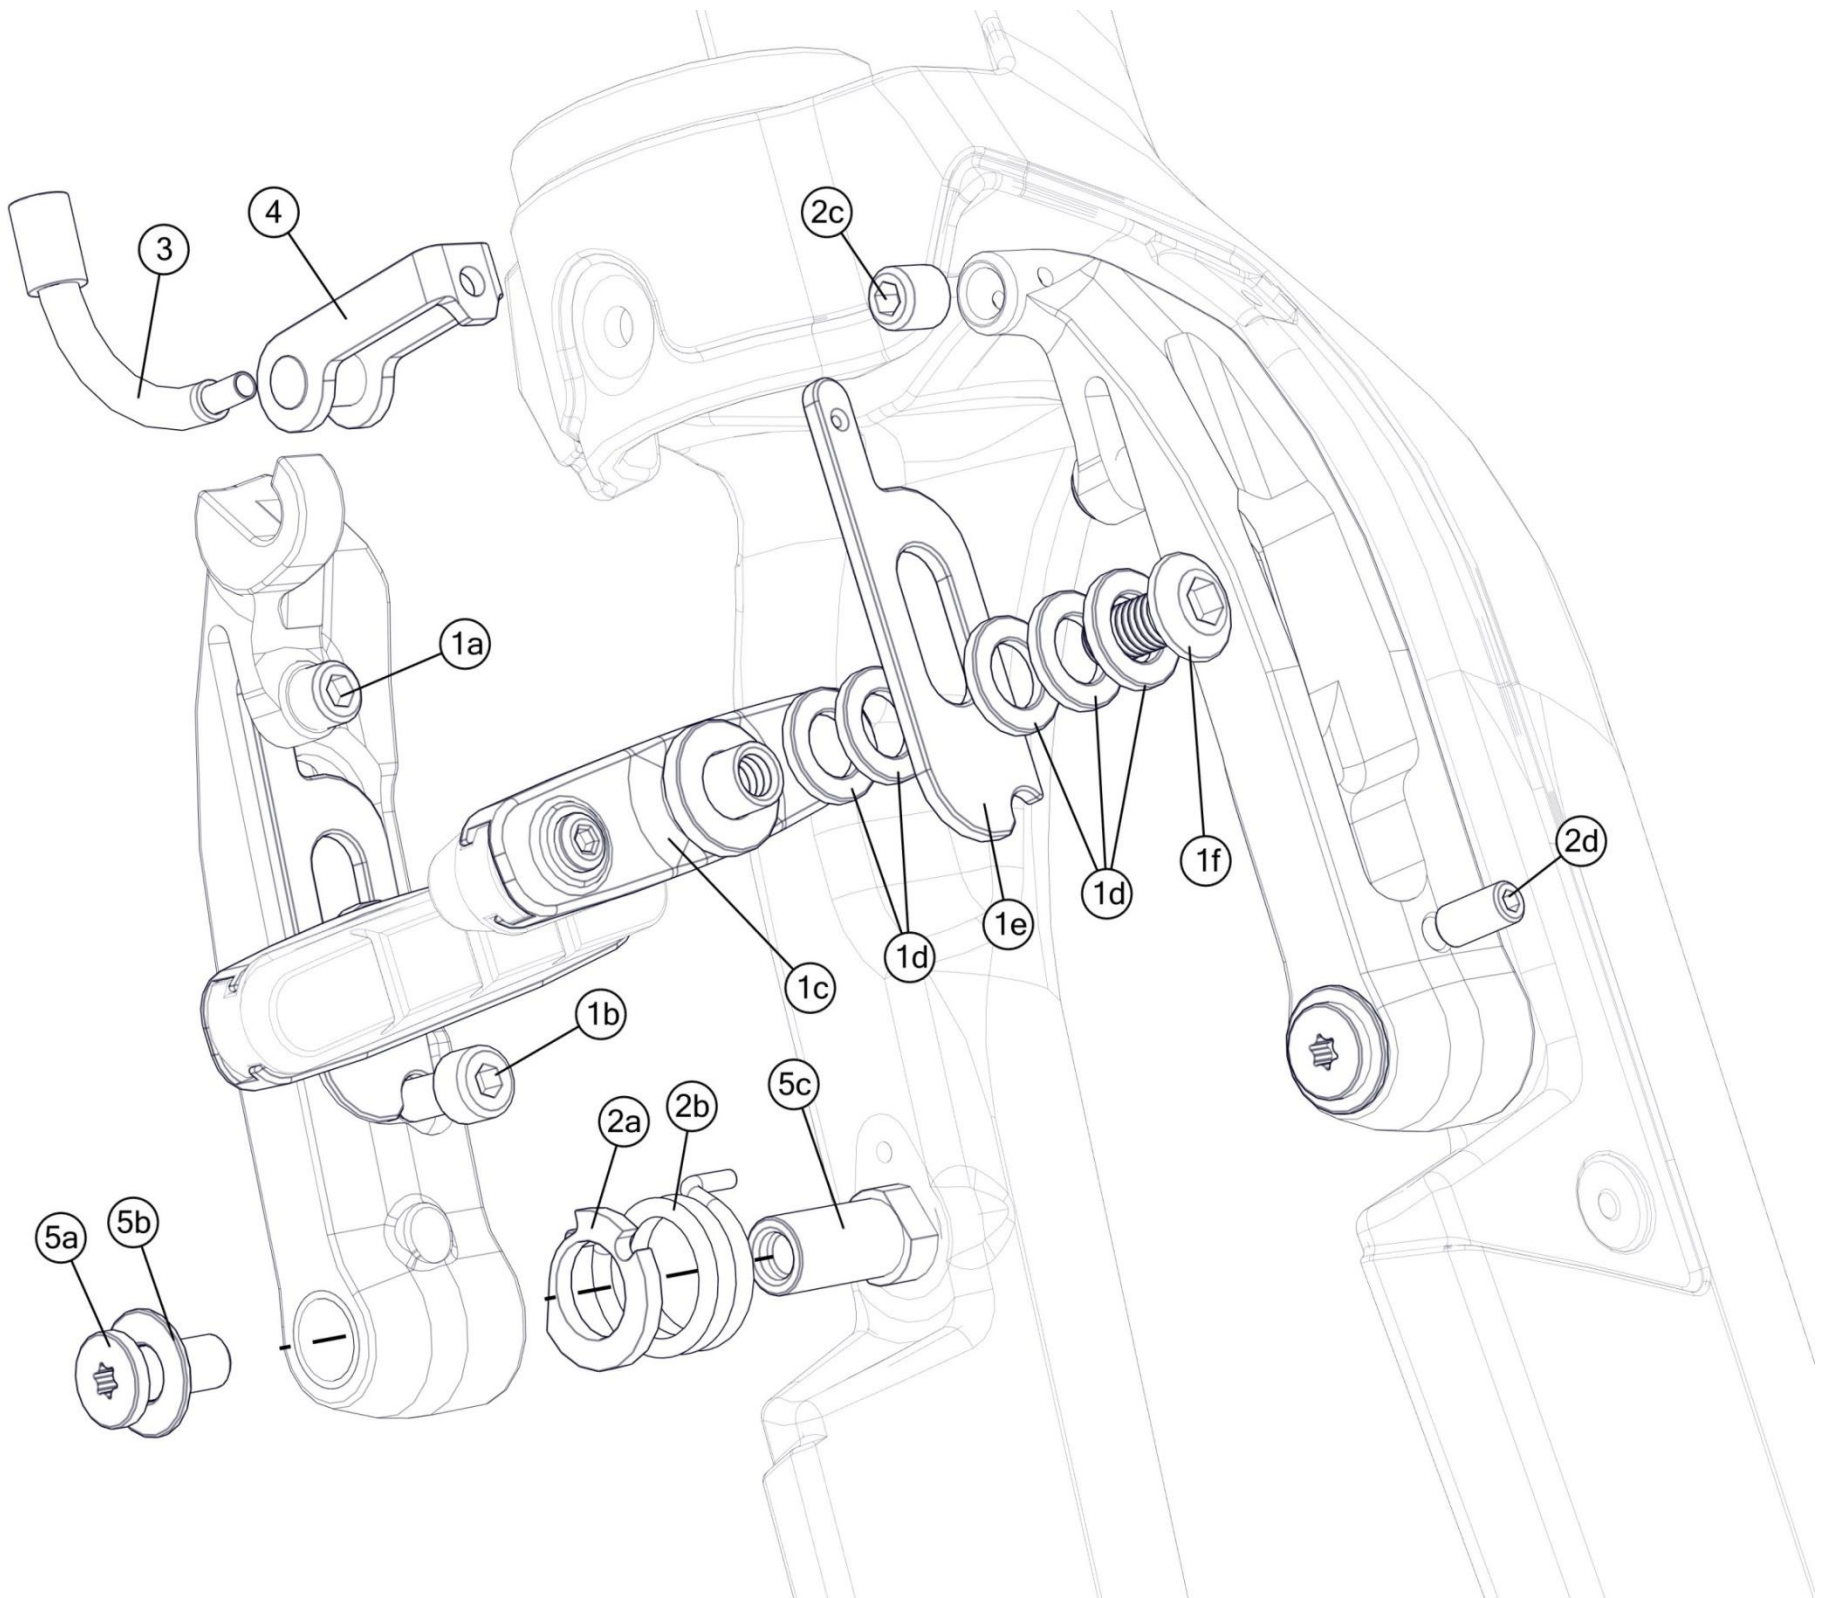

timemachine 01 Brakes

Pos. N°	Part N°	Part Name	Description
-	300818	TM01 Front brake	Complete set
-	300819	TM01 Rear brake	Complete set
1	300820	TM01 Brake shoe holder kit	w/o brake pads
2	300821	TM01 Brake small part kit	
3	300822	TM01 Brake pipe	2 pcs/ set
4	300823	TM01 Brake hook	10 pcs/ set
5	300824	TM01 Brake pivot kit	2 pair