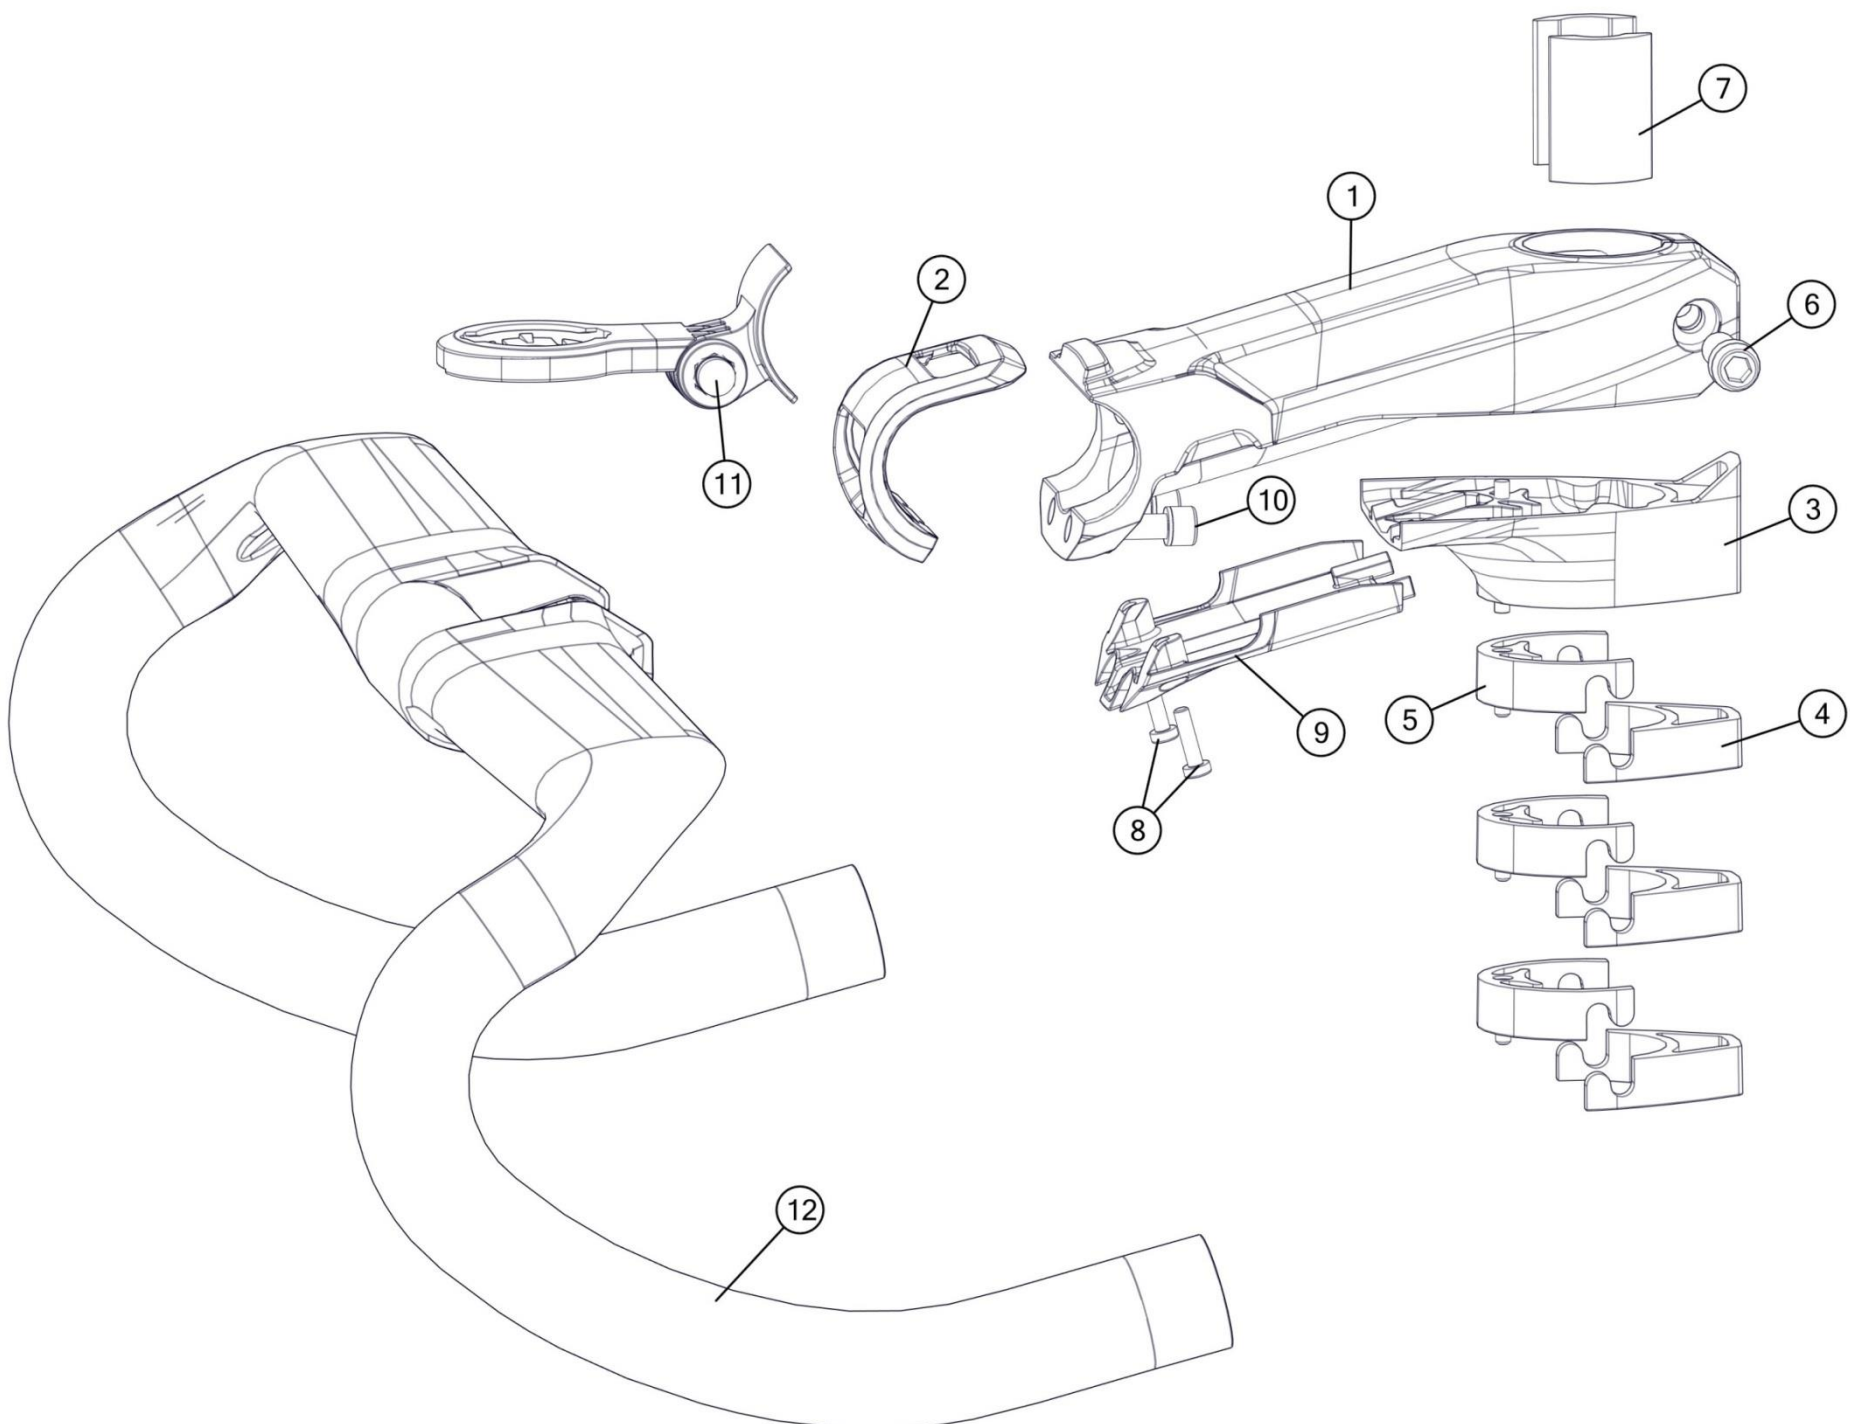

# ICS Aero Stem & Handlebar

Pos. N°	Part N°	Part Name	Description	Angle	Drop	Reach
1 to 10	301704006915	Stem ICS01 AERO	100mm	-15°		
1 to 10	301704006916	Stem ICS01 AERO	110mm	-15°		
1 to 10	301704006917	Stem ICS01 AERO	120mm	-15°		
1 to 10	301704006918	Stem ICS01 AERO	130mm	-15°		
2-10	301666	ICS Aero Stem part kit				
11	301703	Garmin/Go-Pro ICS01 AERO Stem mount set	Not suited for devices over 100g!			
12	301708006922	Handlebar ICS AERO - MY19	400mm, stealth		122mm	64mm
12	301708006923	Handlebar ICS AERO - MY19	420mm, stealth		122mm	64mm
12	301708006924	Handlebar ICS AERO - MY19	440mm, stealth		122mm	64mm
12	302068008091	Handlebar ICS AERO - MY20*	400mm, stealth		118mm	67mm
12	302068008092	Handlebar ICS AERO - MY20*	420mm, stealth, ca. 232g		118mm	67mm
12	302068008093	Handlebar ICS AERO - MY20*	440mm, stealth		118mm	67mm
12	302081008105	Handlebar ICS AERO TEAM Stealth 400mm	400mm, stealth		126mm	80mm
12	302081008106	Handlebar ICS AERO TEAM Stealth 420mm	420mm, stealth		126mm	80mm
12	302081008107	Handlebar ICS AERO TEAM Stealth 440mm	440mm, stealth		126mm	80mm
-	302189	ICS01 Garmin Mount Long Alloy				