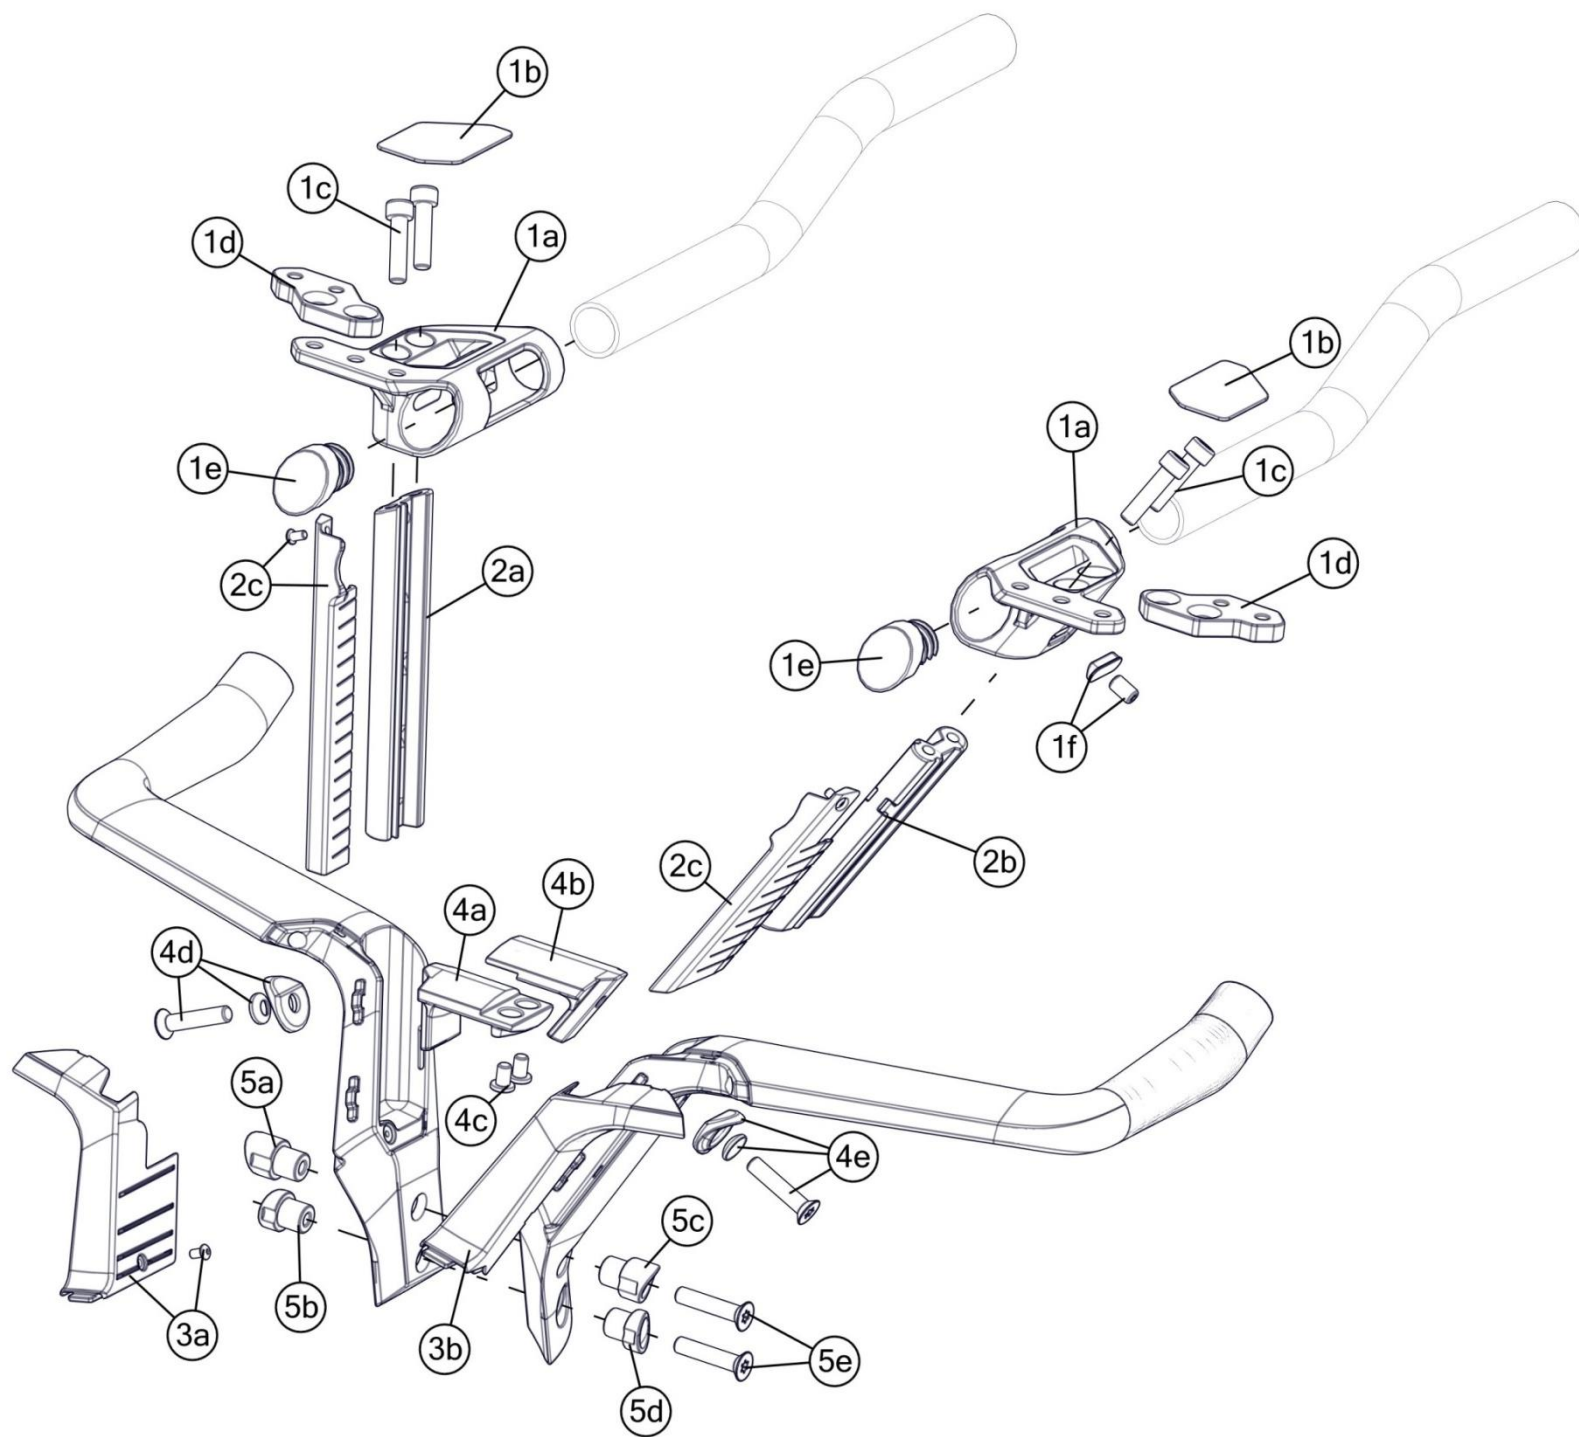

timemachine 01 V-Cockpit

Pos. N°	Part N°	Part Name	Description
1 - 5	300886	TM01 V-Cockpit	
1	300828	TM01 Extension bracket kit	
2	300829	TM01 Slider kit	short & long
2c	300830	TM01 Slider covers	
3	300831	TM01 V covers	
4	300832	TM01 V-Cockpit bridge	
5	300833	TM01 V & Flat Cockpit bolt kit	
1b	300834	TM01 Extension cover plates	
1d	300877	TM01 Additional reach plates	incl. Bolts
1f	300878	TM01 Extension clamp	
1e	300961	TM01 Extension end plugs	
-	301687	TM01 V-Cockpit, angle brackets 10° left/right