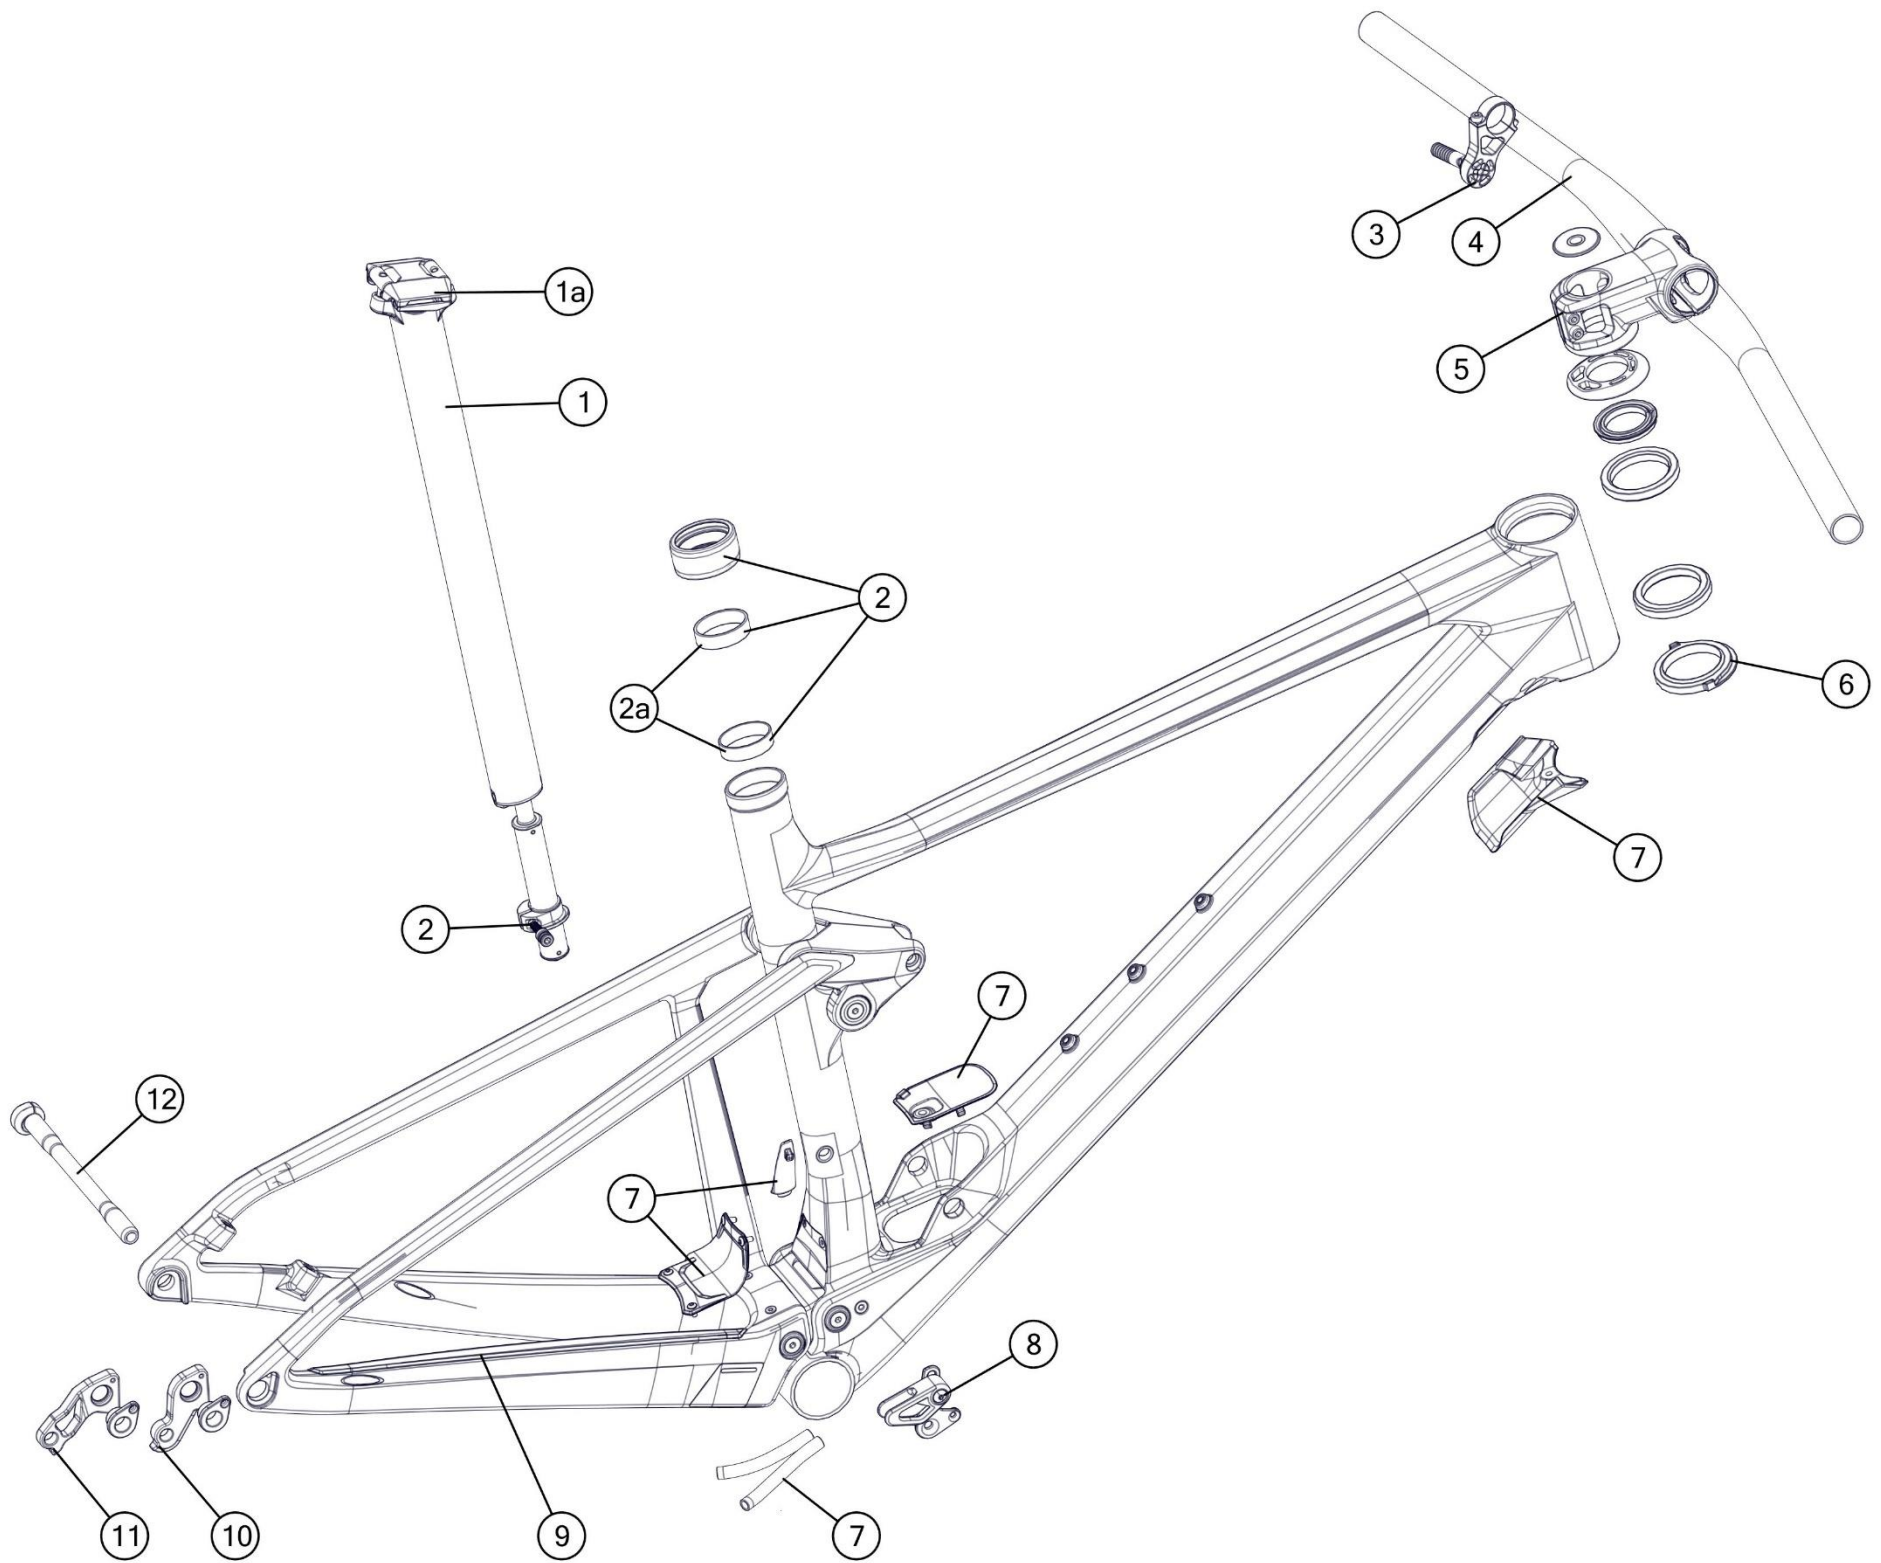

fourstroke 01

Pos. N°	Part N°	Part Name	Description
1	301738	Fourstroke 01 dropper post, S	
1	301739	Fourstroke 01 dropper post, M,L,XL	
1a	302170	RAD saddle clamp	
2	301736	Fourstroke 01 seatpost small parts	
2a	302113	RAD bushing kit	
3	301768	Fourstroke 01 dropper post remote lever	
4	301714	Handlebar MFB01	750mm, ca. 235g
5	301713006925	Stem MSM01	50mm
5	301713006926	Stem MSM01	60mm
5	301713006927	Stem MSM01	70mm
6	301737	Fourstroke 01 headset	
7	301735	Fourstroke 01 small part kit	
8	301740	Lightweight 1x Chainguide	
9	301741	Chainstay protector	
10	301701	Dropout # 65	Standard (Shimano/Sram)
11	301702	Dropout # 66	Direct mount (Shimano only)
12	301769	Thru axle kit #6